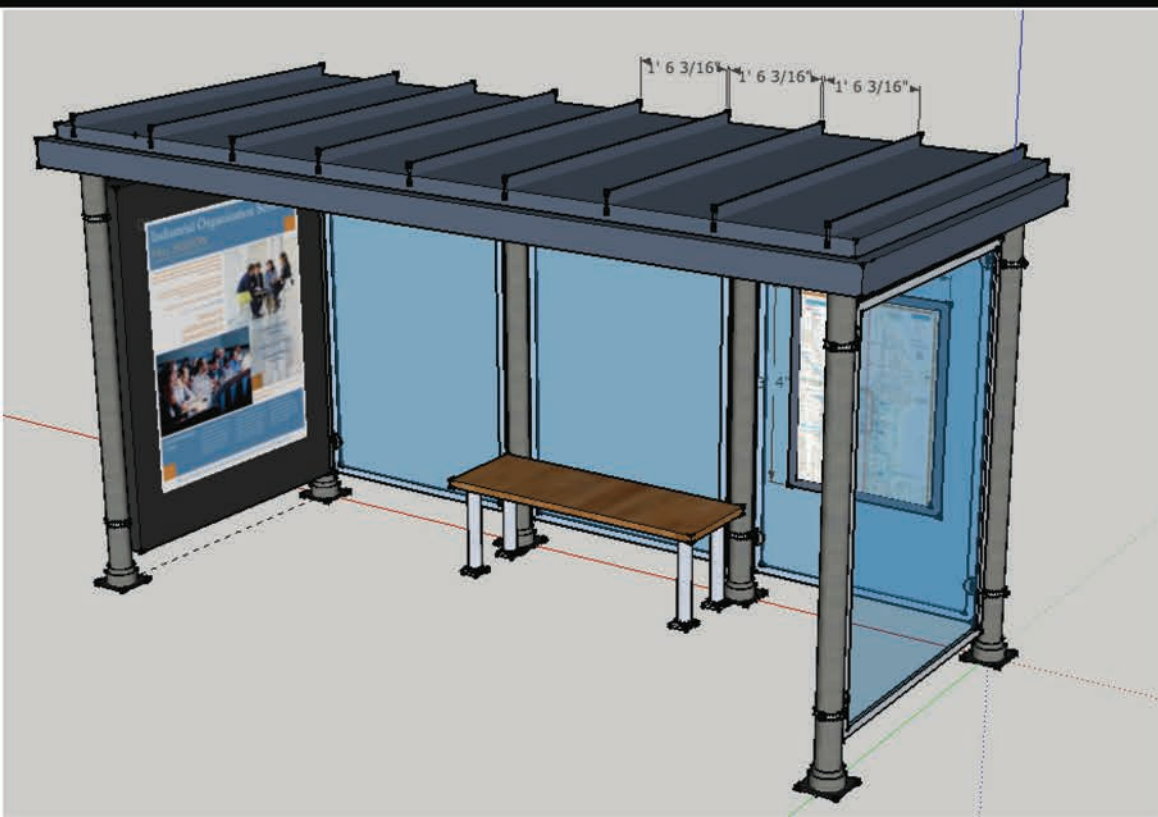

RENDERING: