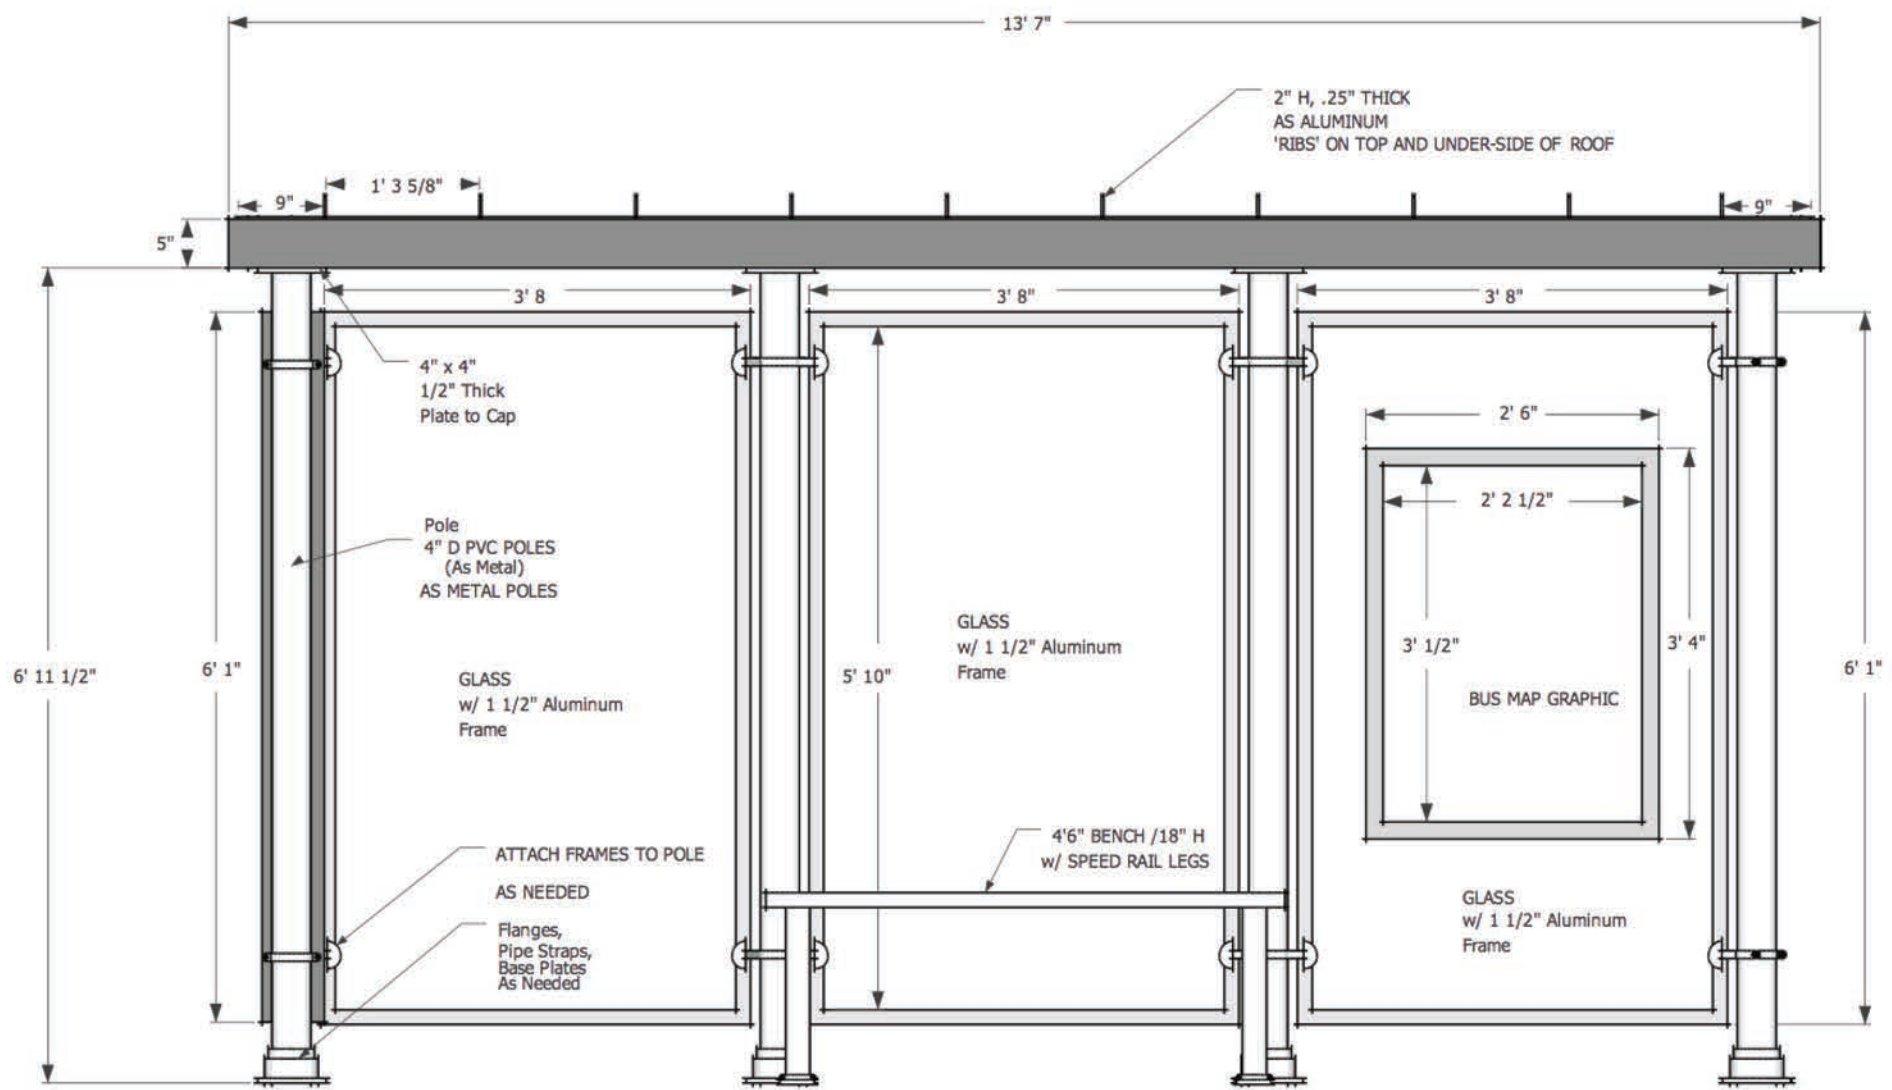

SKETCHUP DESIGN

FRONT VIEW