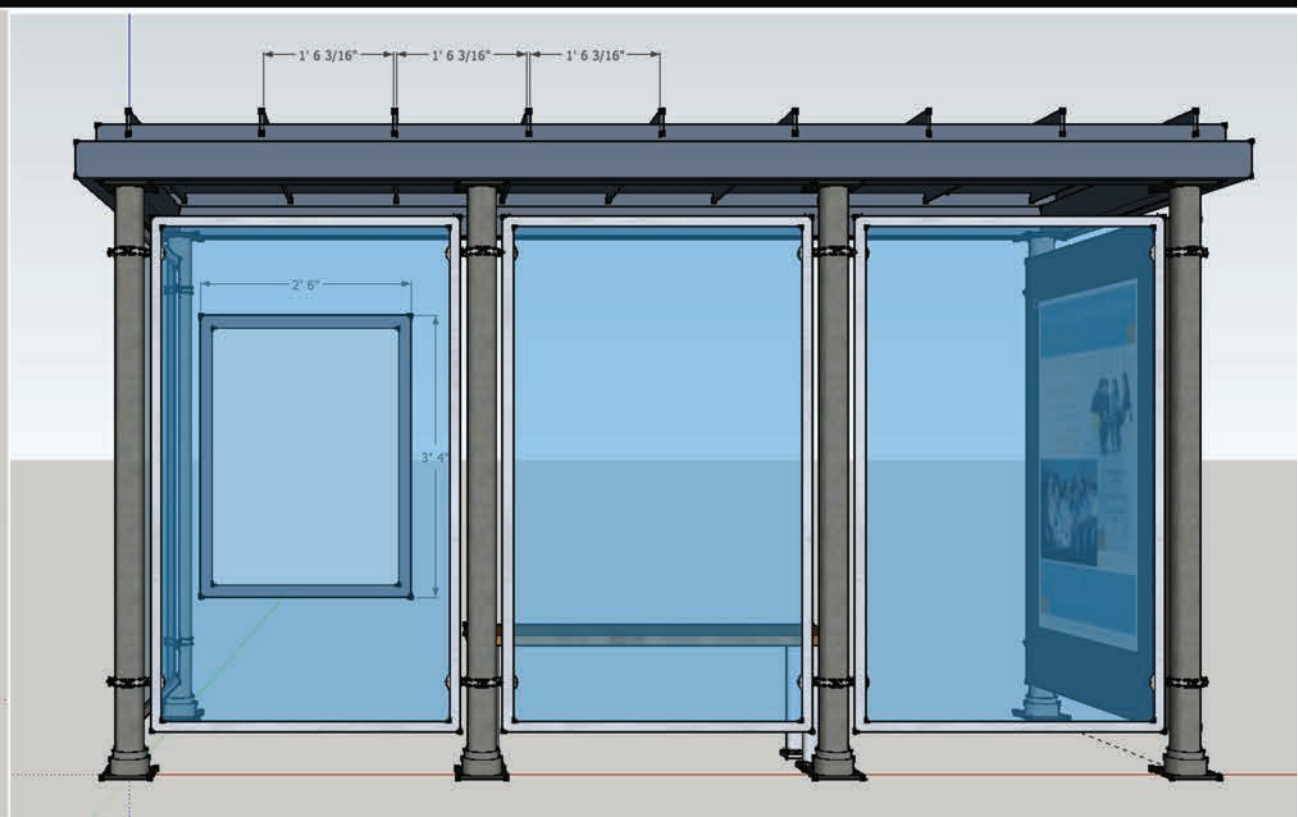

RENDERING: