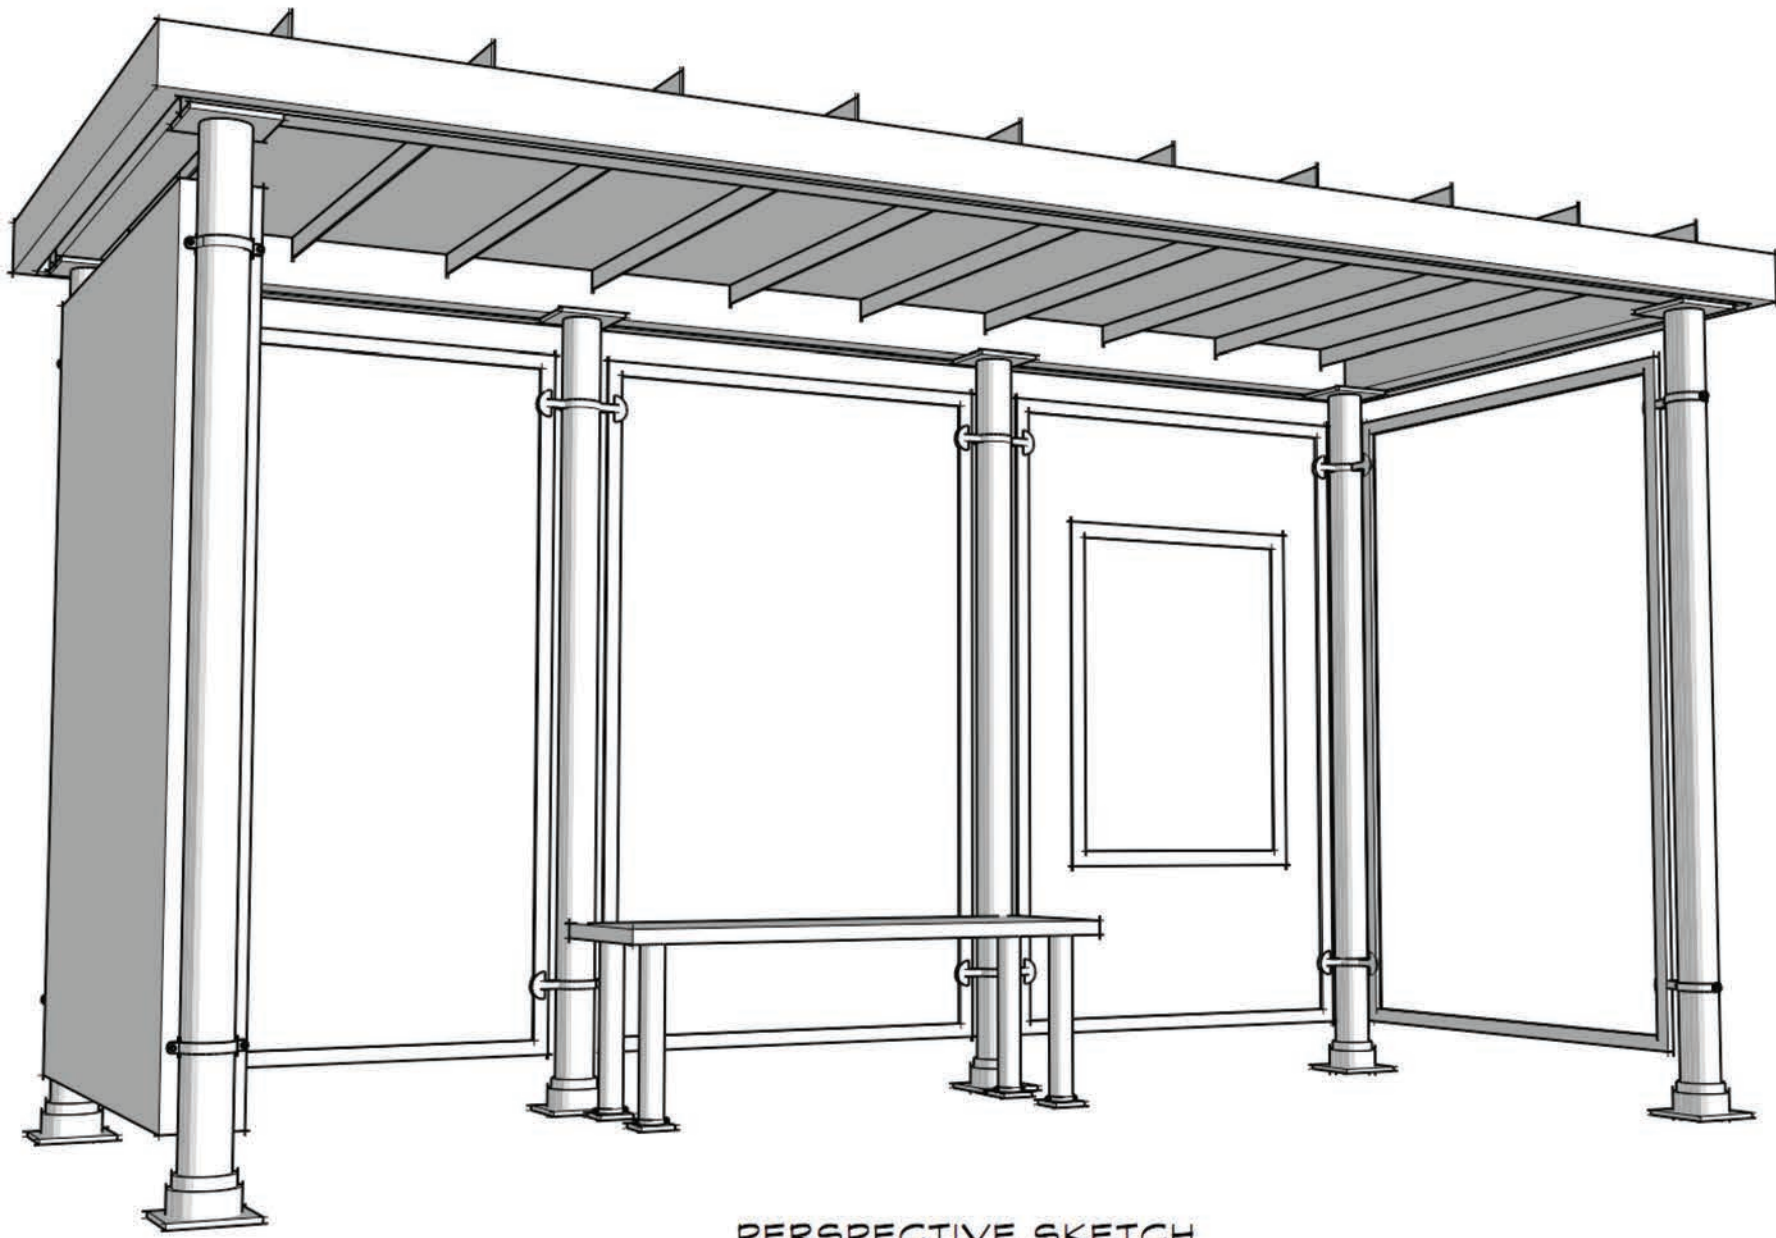

DIVISION 11 FACILITY

APPLICATION:

SKETCHUP DESIGN

FRONT VIEW

EXT BUS STOP SHELTER
(MAKE 2)

Ep.221

EXT BUS STOP SHELTER
(MAKE 2)

Ep.221