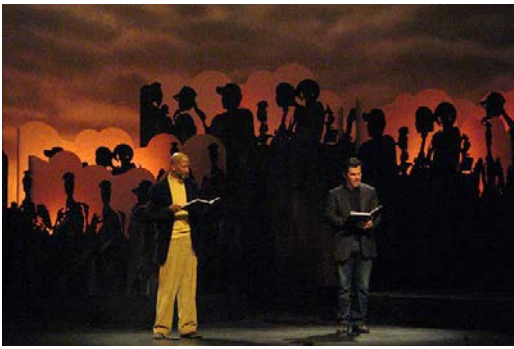

**THE PEOPLE SPEAK**

Documentary  
Feature Film  
Narrated by the late,  
acclaimed historian,  
**Howard Zinn**

**SHAQ  
VS**