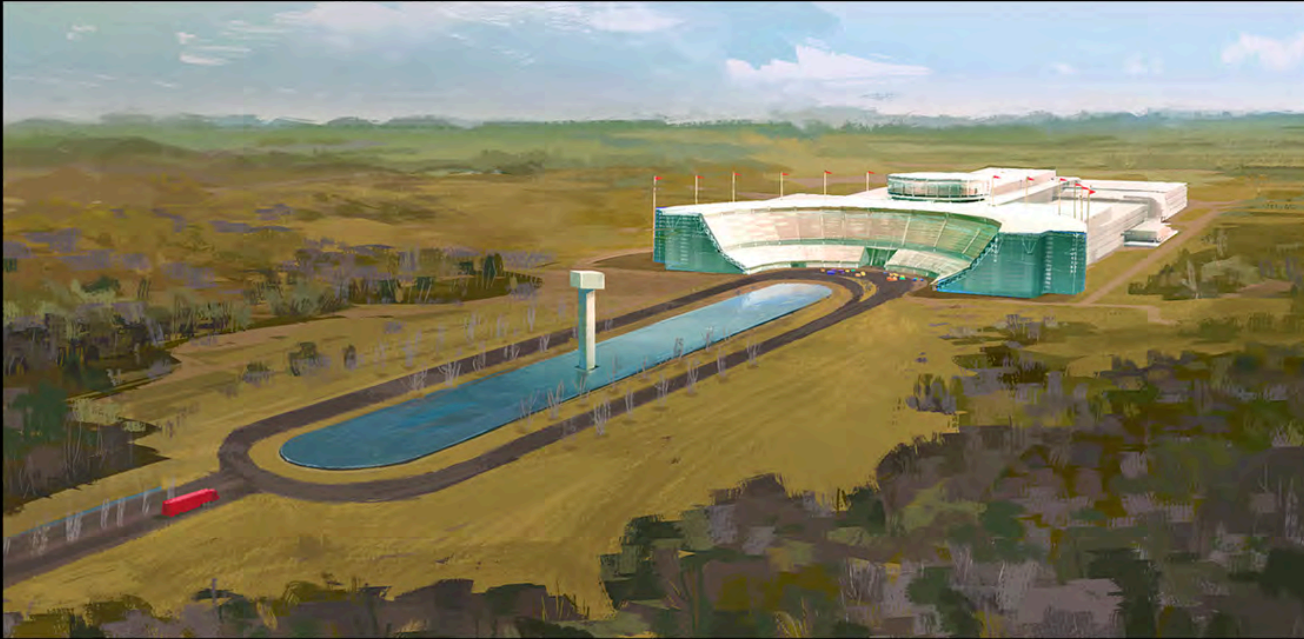

Jay Shuster & Bill Cone
Production Designers
Pixar Animation Studios

★ TONIGHT ★
SWEET TEA
AND
the LEGENDS
★ BOBBY BACKFIRE JAMBOREE ★
★ the PITTIFULS ★
with SAD SAM
7:00 PM the COTTER PIN
SEAT COVER SEATING FIRST COME FIRST SERVED

THE
COTTER PIN
LIVE ON THE LEGENDS STAGE
★ Manny FOLD ★
Tonight
★ Tess DRIVE ★
THUR. JULY 28
STANDING ROOM ONLY!

- 20 1
- 95 2
- 4 3
- 5 4
- 6 5
- 11 6
- 15 7
- 18 8
- 21 9
- 24 10
- 28 11
- 31 12
- 33 13
- 34 14
- 36 15
- 39 16
- 48 17