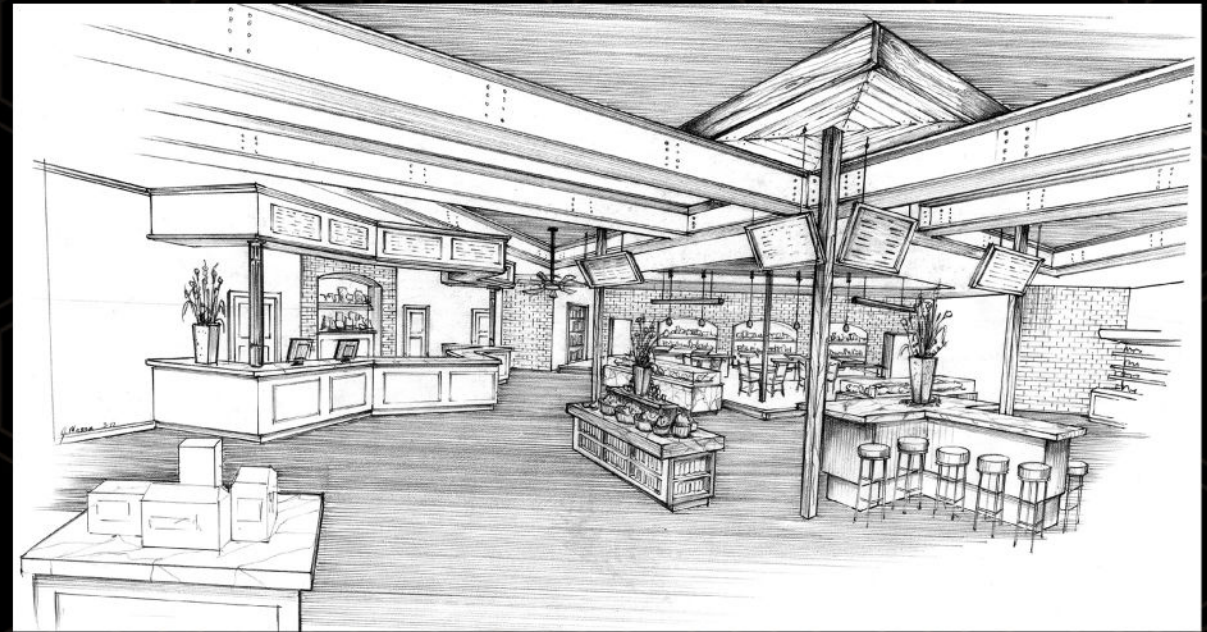

ART COORDINATOR
JON BUSH

LEADMAN
TOMMY SAMONA

SET DEC BUYER
KATE FETTIS

AMERICAN
HORROR
STORY
FX

EPISODE 701
EPISODE 708

AMERICAN
HORROR
STORY
N. II

INT, BUTCHERY ON MAIN

BUTCHERY ON MAIN - CONCEPT SKETCH

AMERICAN
HORROR
STORY III

INT. BUTCHERY ON MAIN

AMERICAN
HORROR
STORY III

INT. BUTCHERY ON MAIN - CONCEPT SKETCH

INT. IVY MANSION- KITCHEN

AMERICAN
HORROR
STORY III

INT. VY MANSION - KITCHEN CONCEPT SKETCH

INT. IVY MANSION - LIVING ROOM