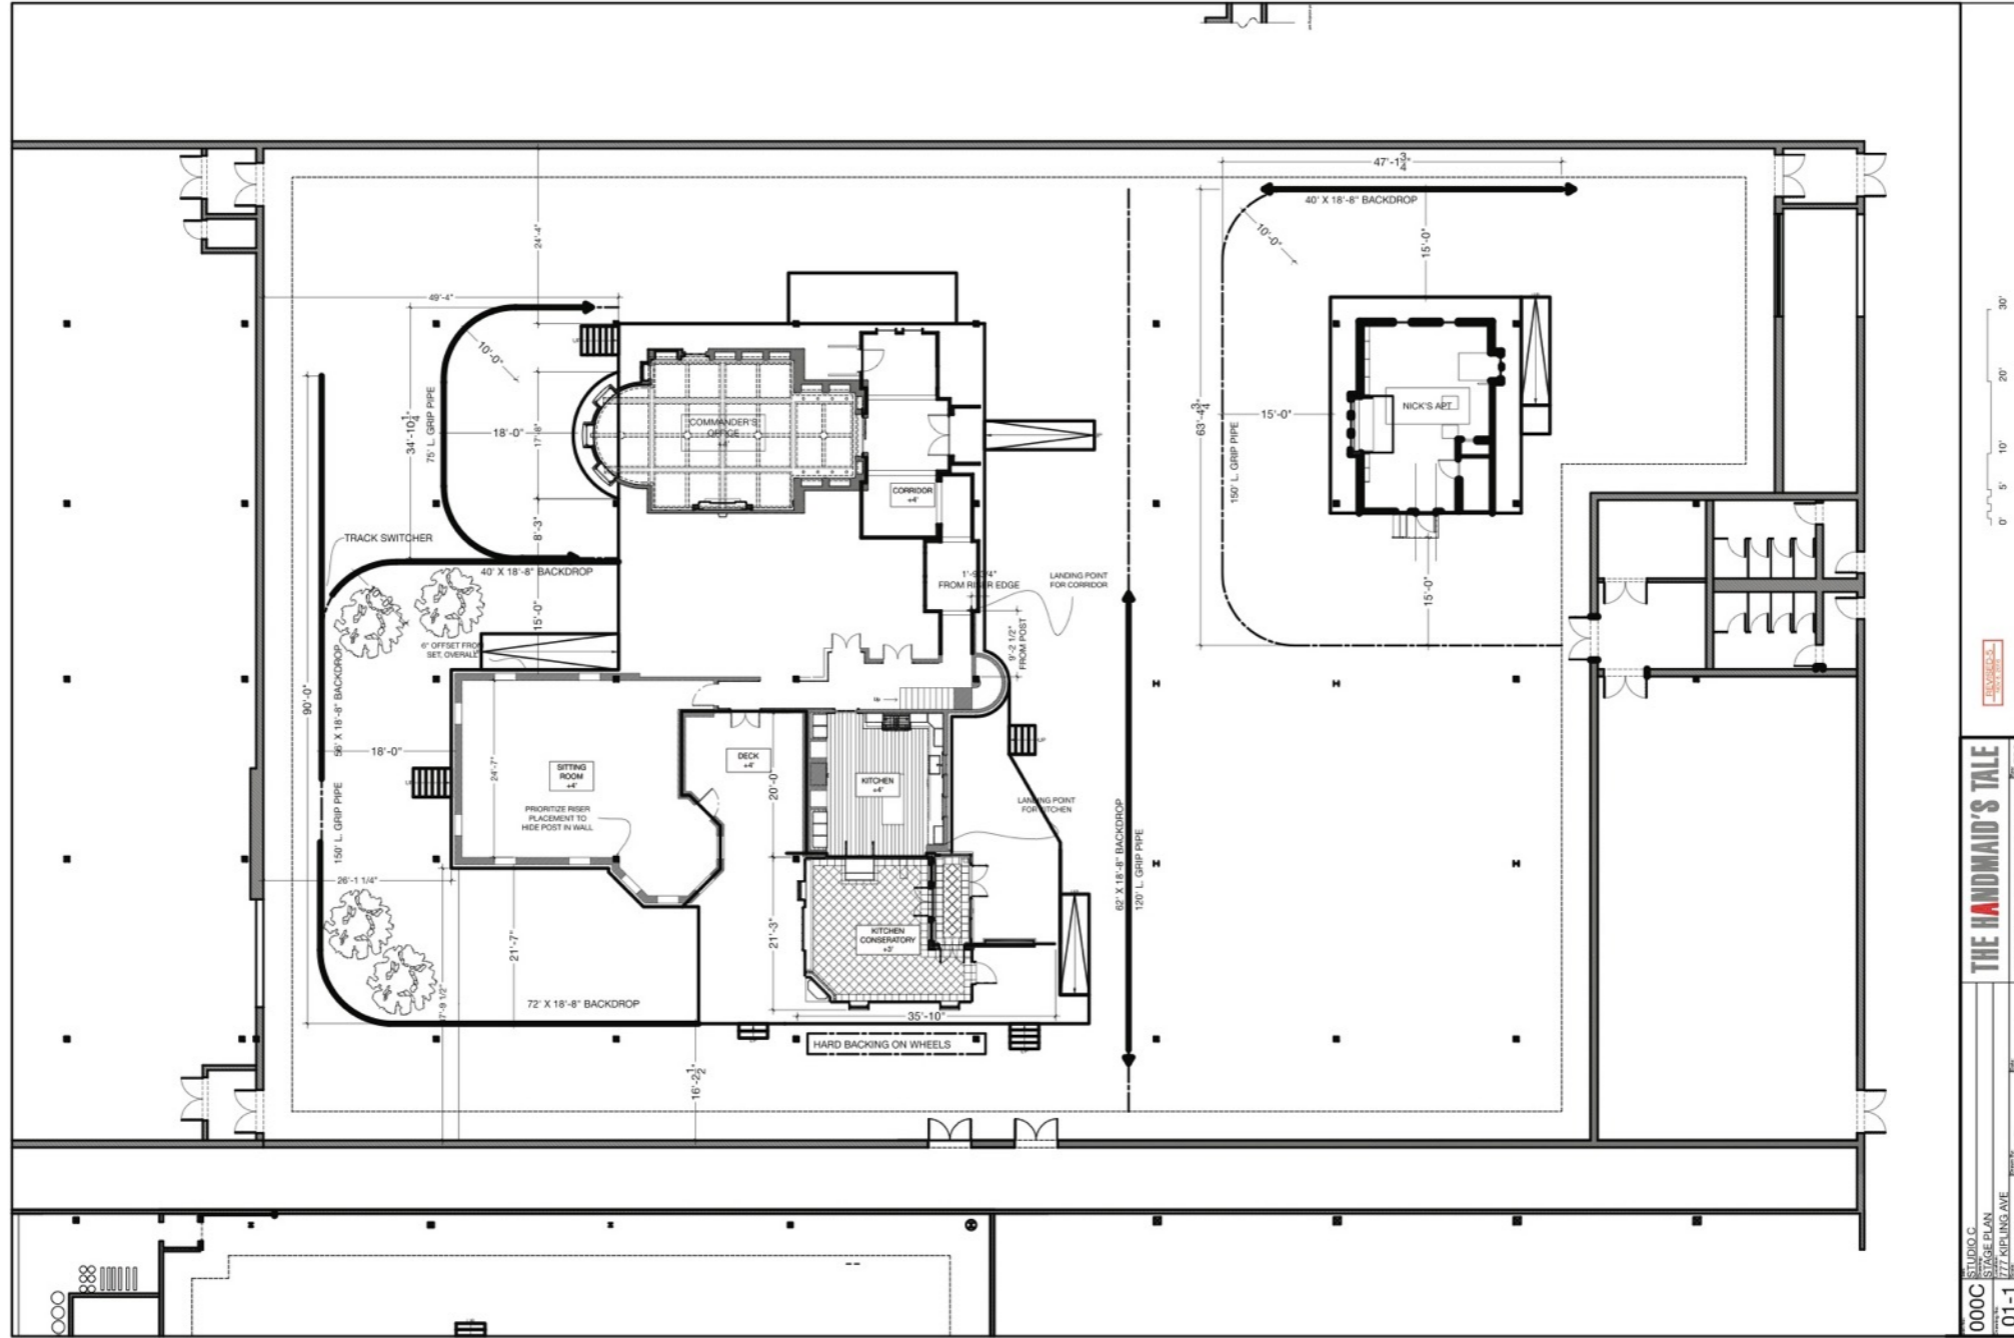

# INT. WATERFORD COMPOUND: FLOOR PLAN

**THE HANDMAID'S TALE**  
ARCHITECTURAL SERVICES

0000 STUDIO C  
 STAGE PLAN  
 177 KIDUNG AVE  
 01-1 PER: 12-15-2016  
 1/8" = 1'-0" PKT: 12-15-2016

director: **REED MORANO** show runner: **BRUCE MILLER** production designer: **JULIE BERGHOFF**