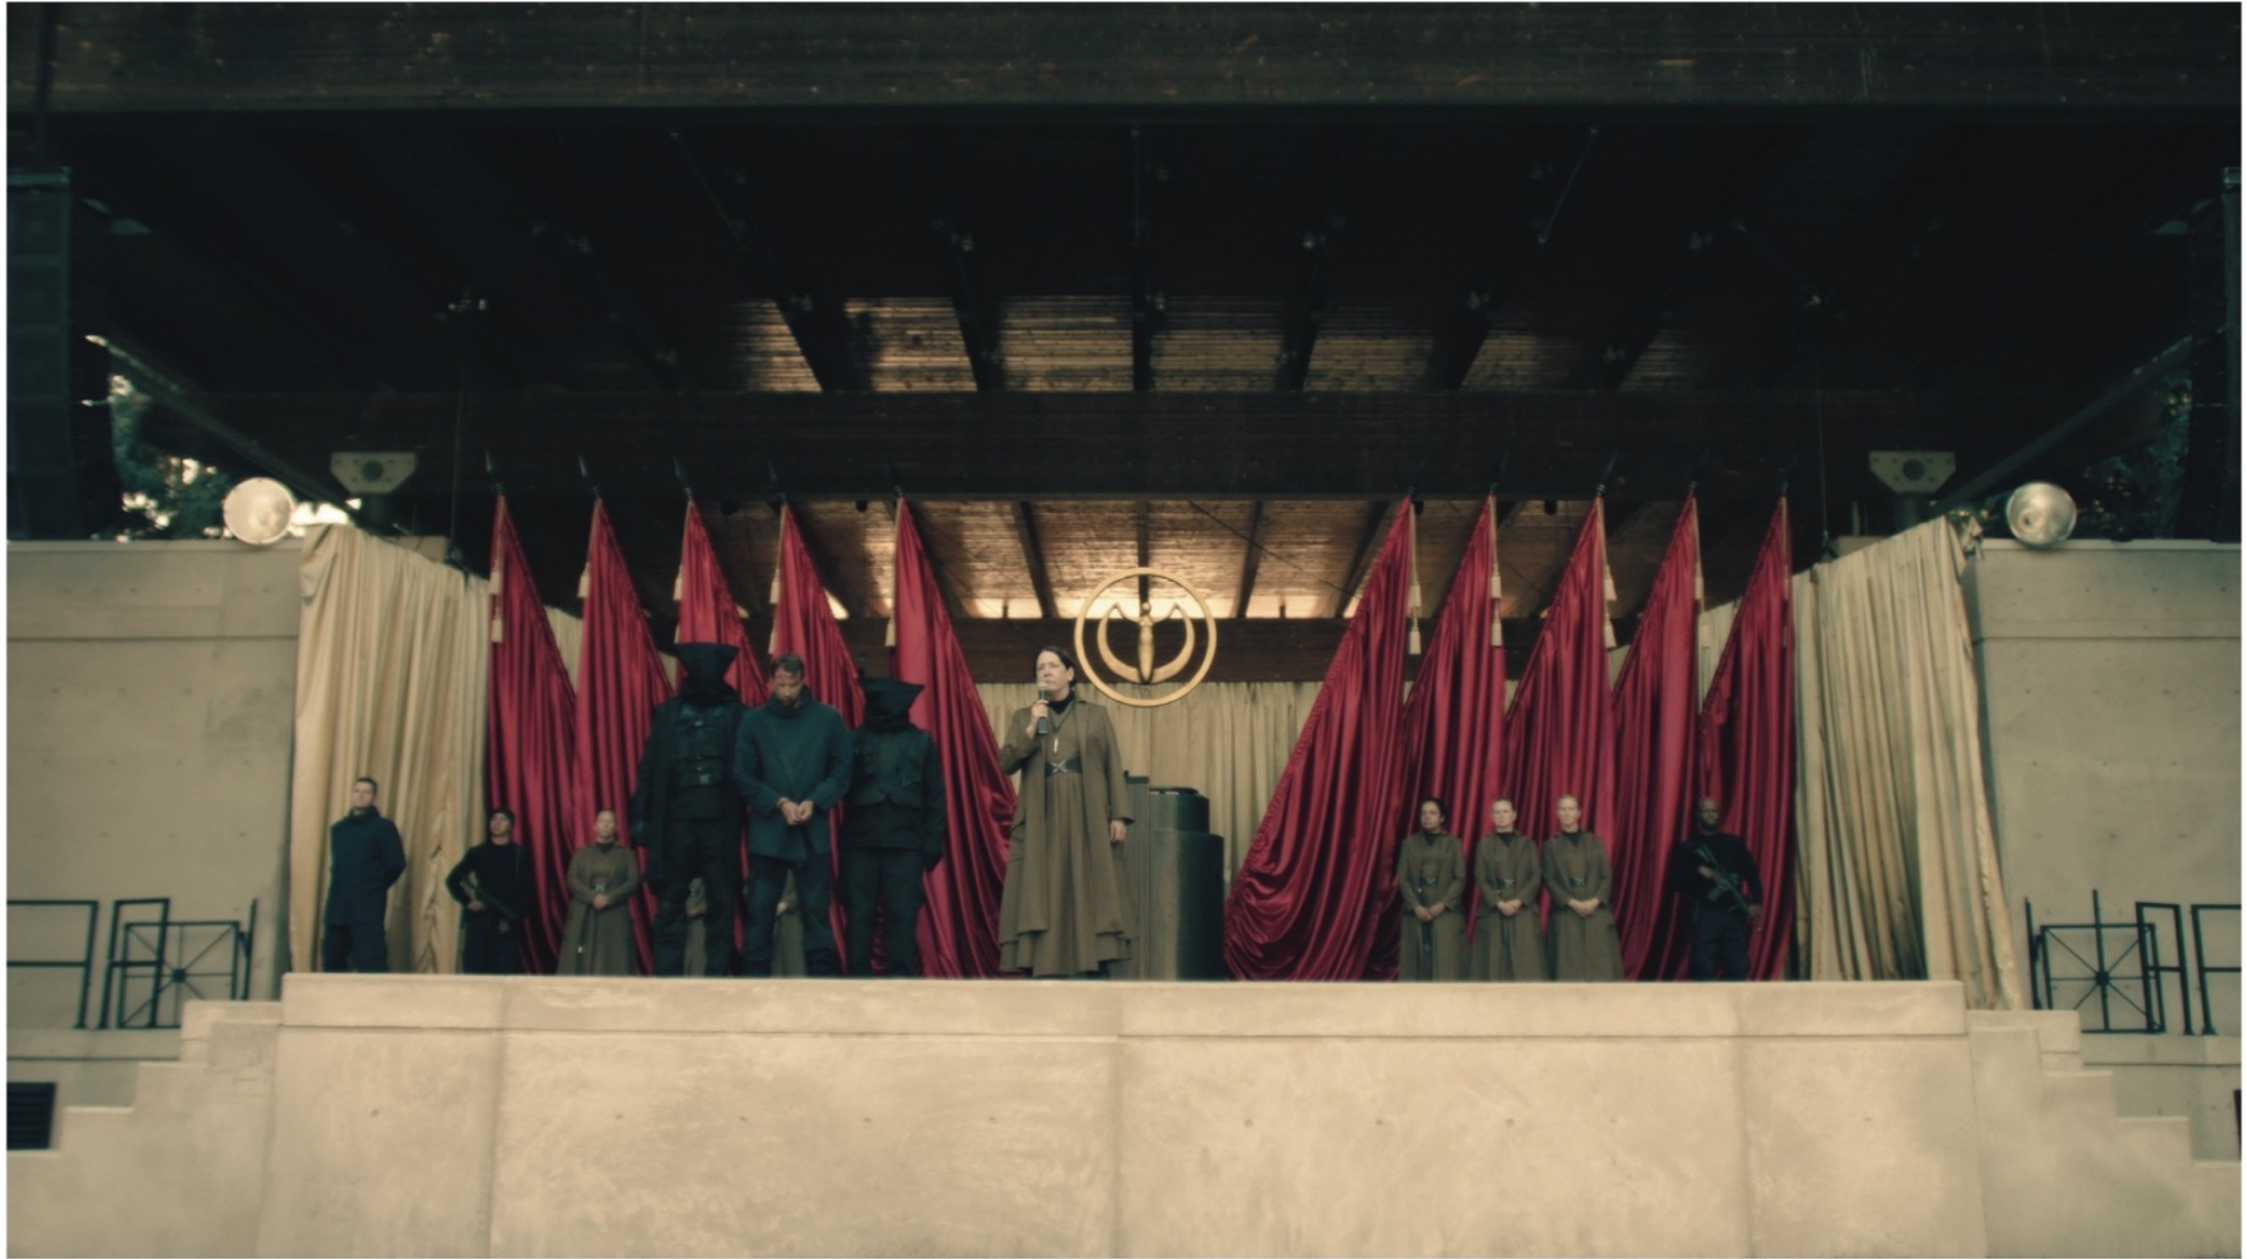

The Common

director: **REED MORANO** show runner: **BRUCE MILLER** production designer: **JULIE BERGHOFF**