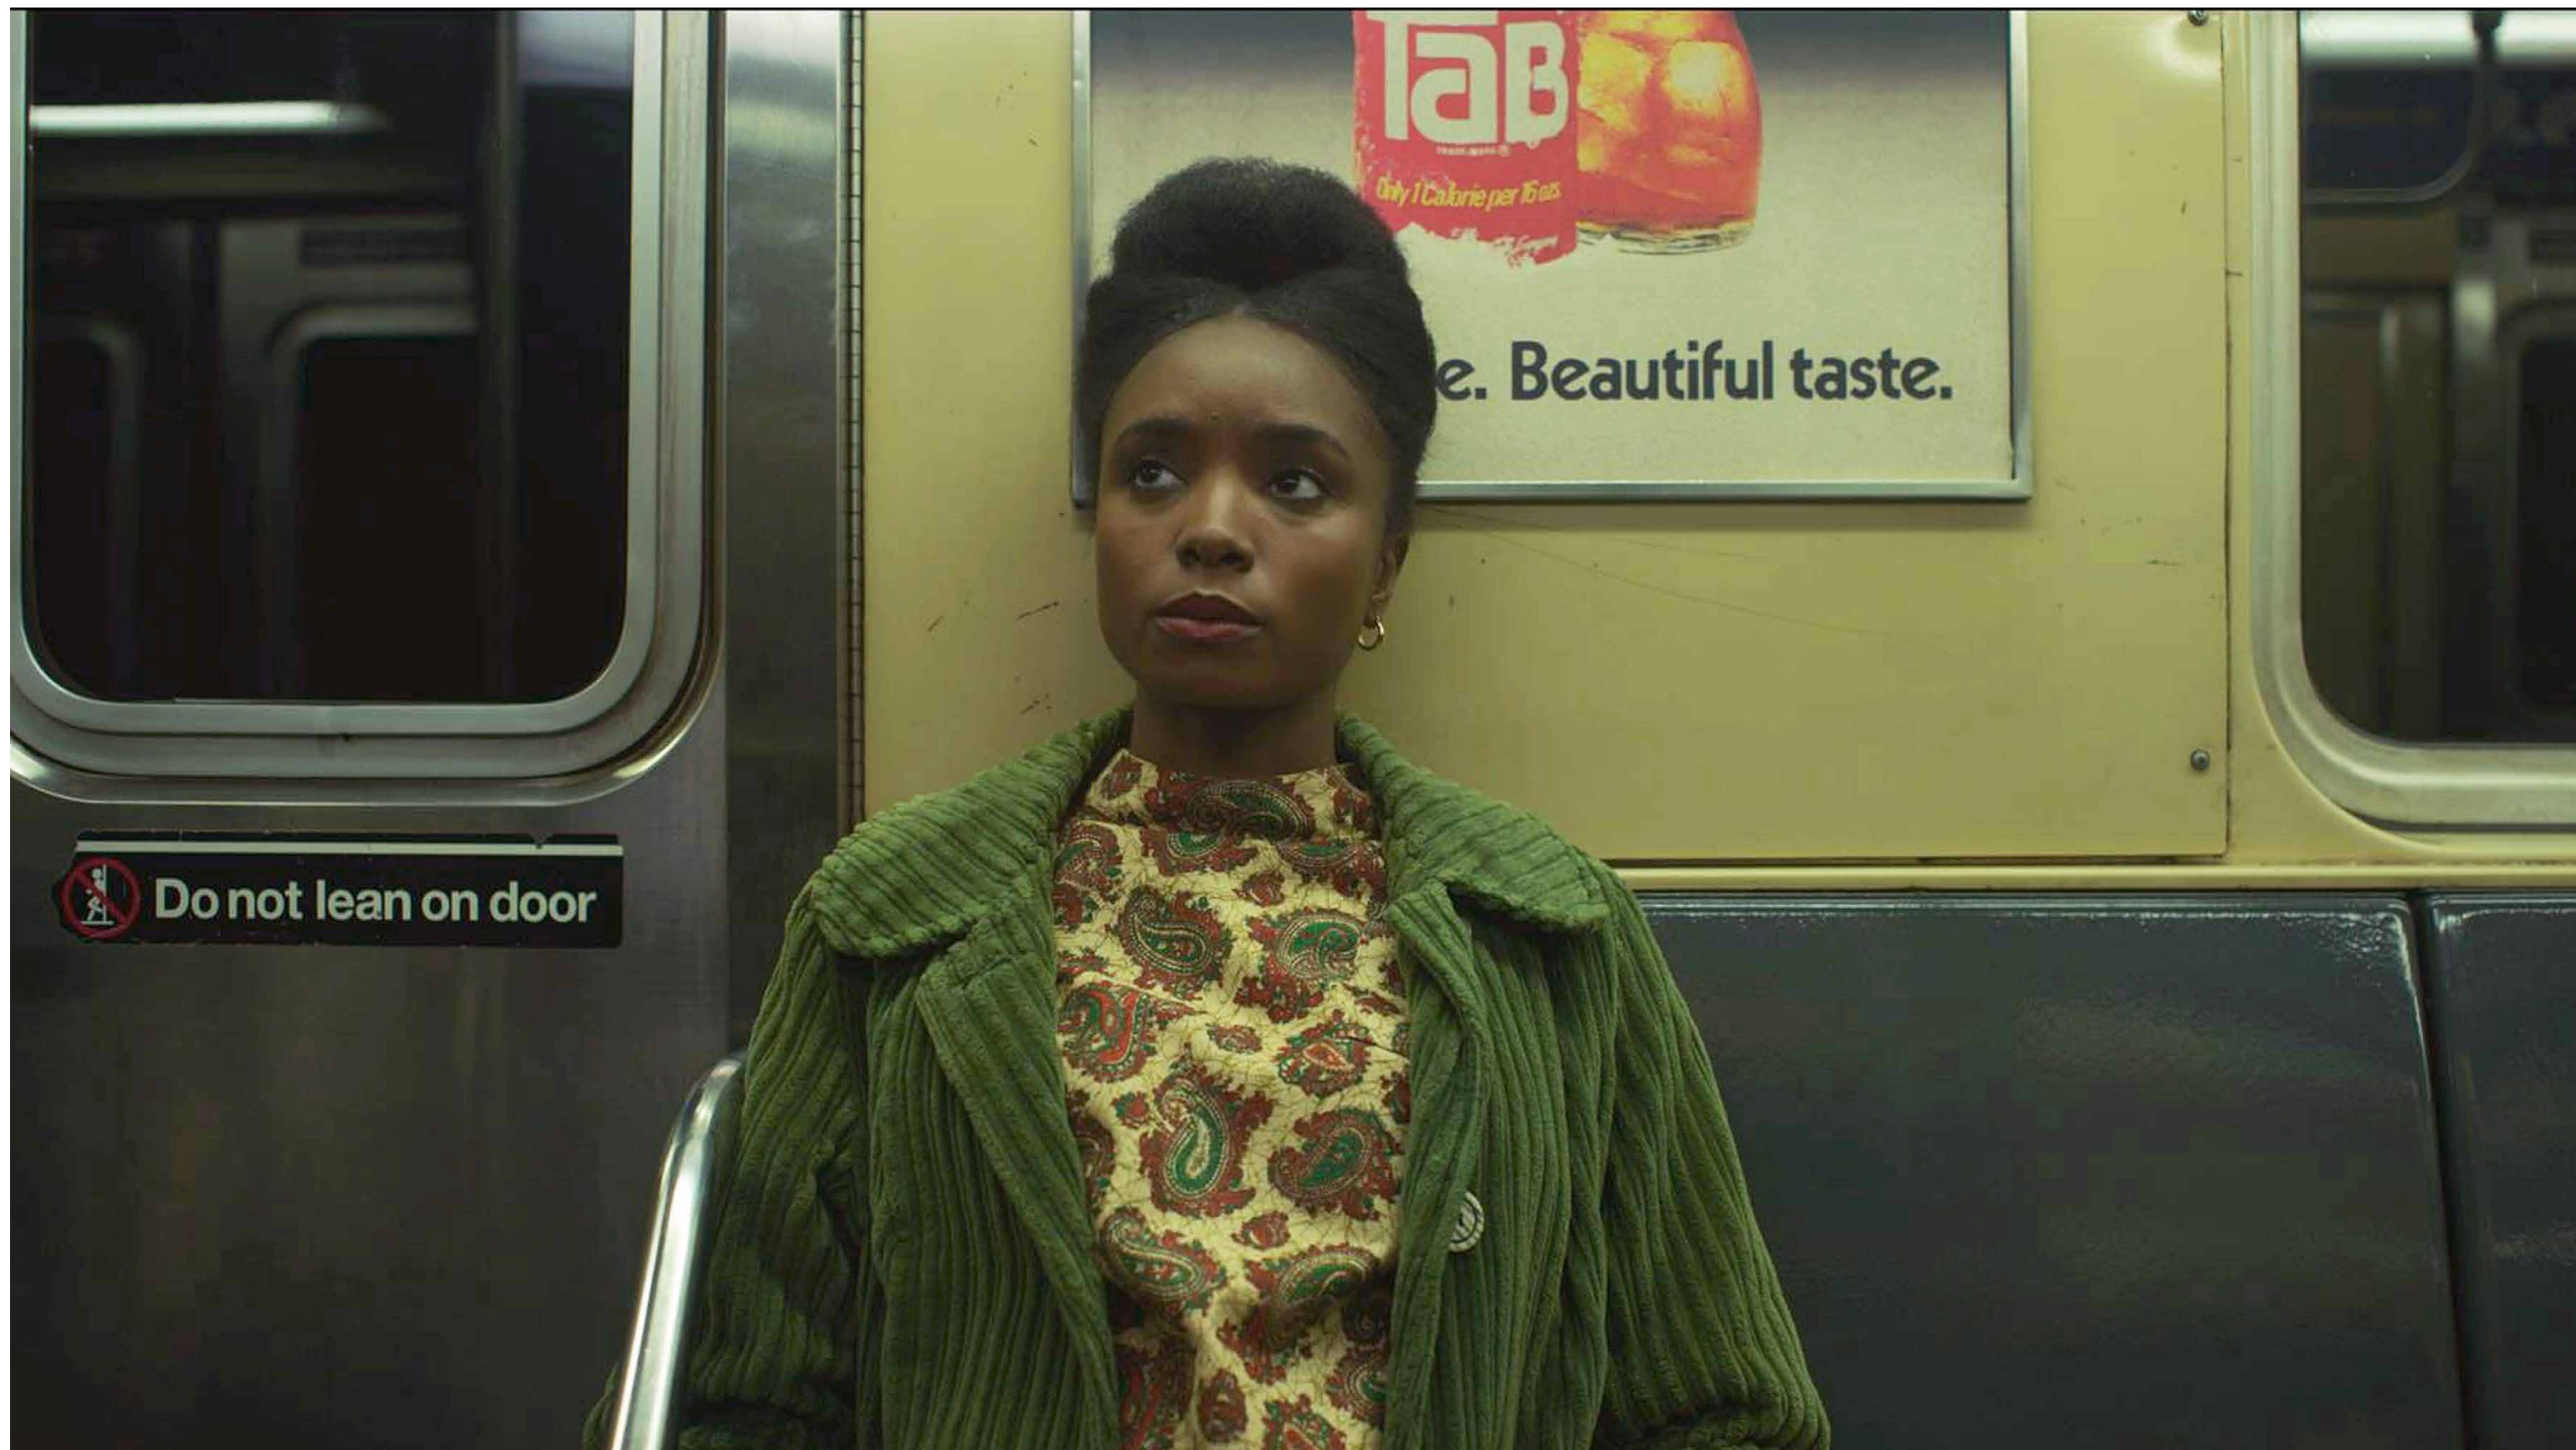

Historical Reference: Fat Black Pussycat, Minetta St.

Conceptual Illustration, Location: Panchito's, 13 Minetta St.

Set Image

INT. SUBWAY CAR - C TRAIN

Reference

Reference

Set Image

Set Image with VFX