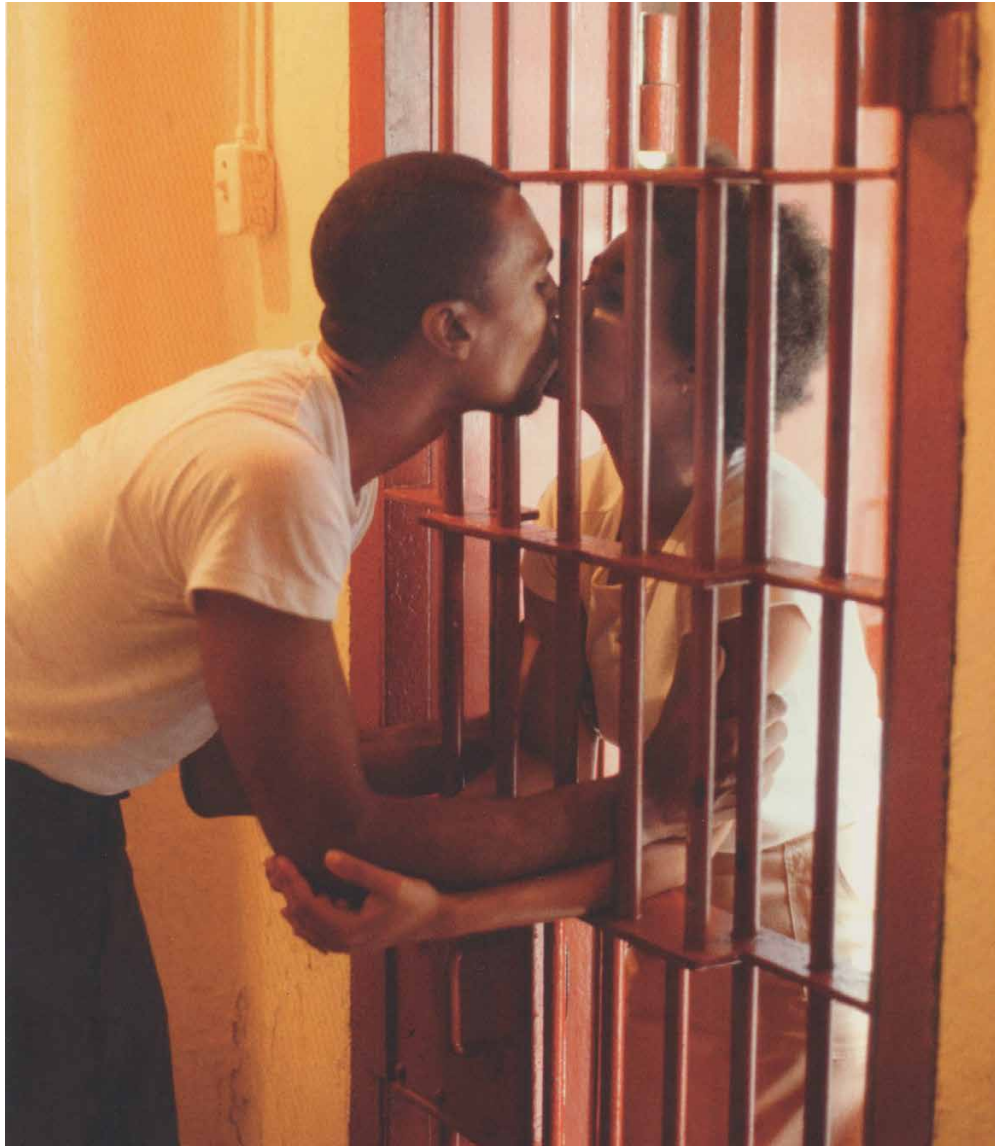

*IF BEALE STREET
COULD TALK*

EXT. RIVERSIDE PARK

Set Image

INT. NYC CORRECTIONAL FACILITY - VISITING ROOM

Reference - Jamel Shabazz

Reference

Reference

Model