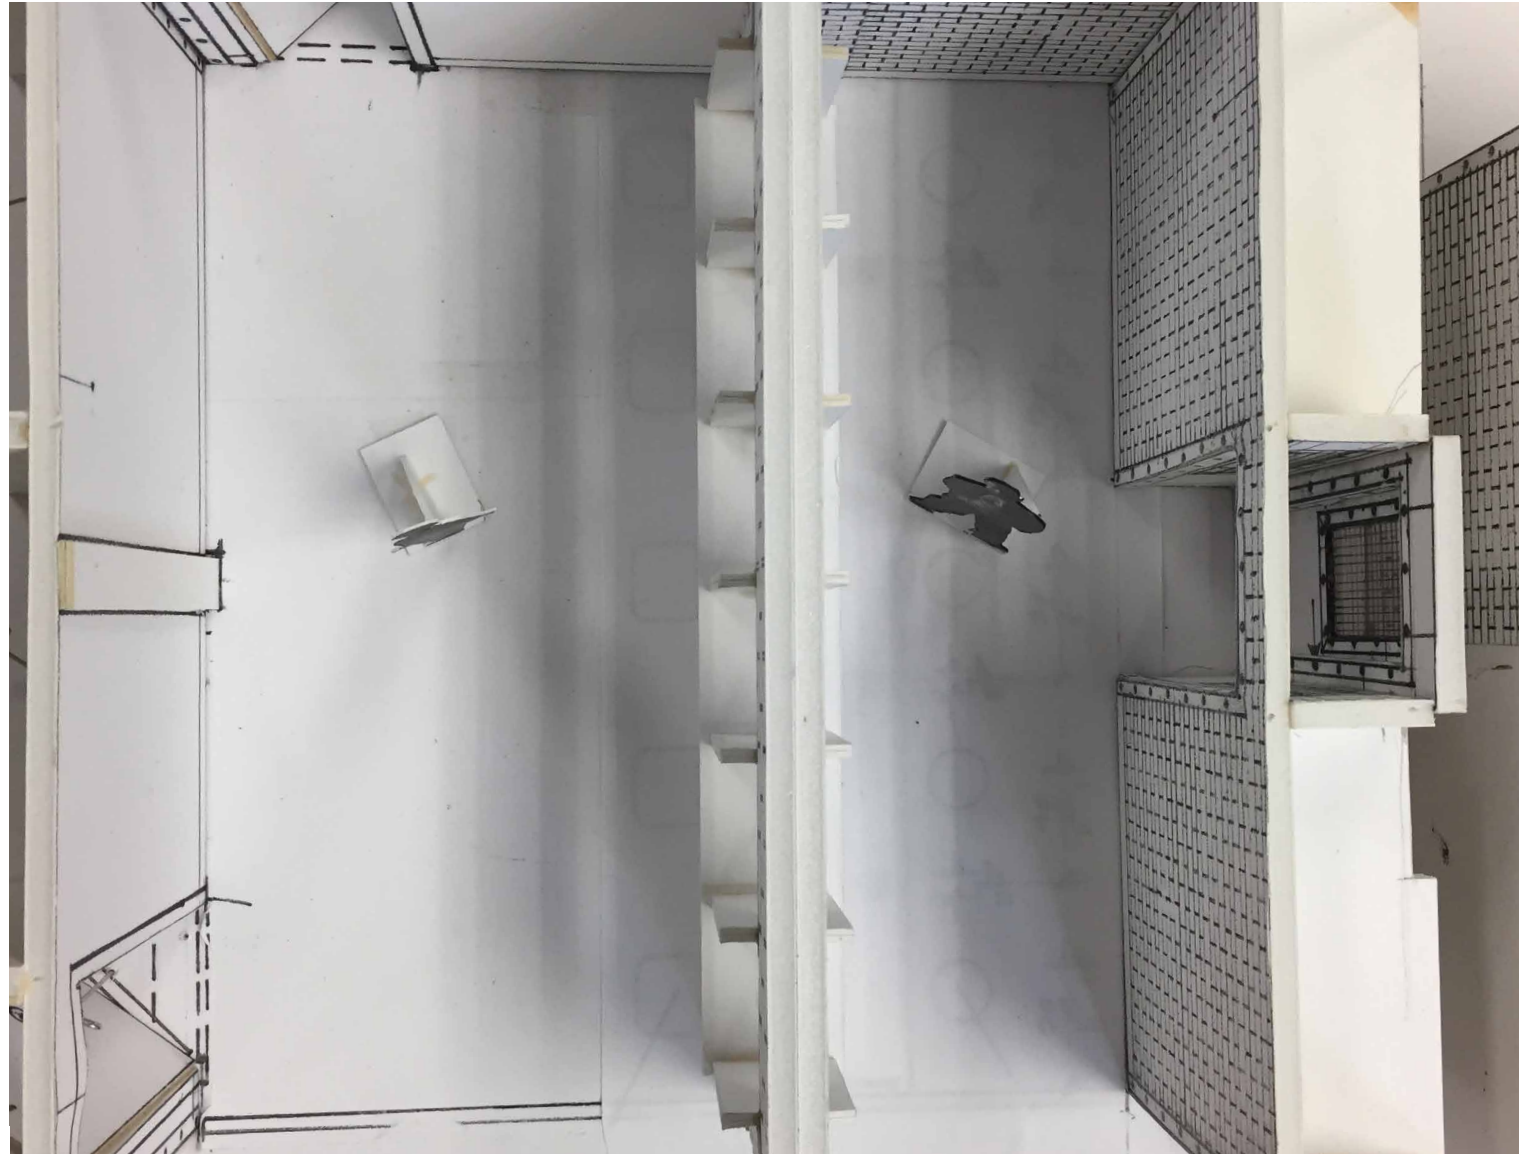

*IF BEALE STREET
COULD TALK*

EXT. RIVERSIDE PARK

Set Image

INT. NYC CORRECTIONAL FACILITY - VISITING ROOM

Reference - Jamel Shabazz

Reference

Reference

Model

- ORIGINAL WALLS
- BUILT WALLS
- COUNTERTOP
- WAINSCOTING
- CHAIR RAIL

<p style="font-size: 2em; font-family: cursive;">IF BEALE STREET COULD TALK</p>	SET NAME INT. TISH'S HOME	DATE 9/25	REVISED	SET NO. 101
	DRAWING DIRECTOR'S PLAN	SCALE 1/2"	DRAWN BY	SHEET NO. 1
	LOCATION 52 EDGECOMBE AVE, 10030	PREPS	SHOOTS	
DIRECTOR: BARRY JENKINS	PRODUCTION DESIGNER: MARK FRIEDBERG	ART DIRECTOR: ROBERT PYZOCHA		