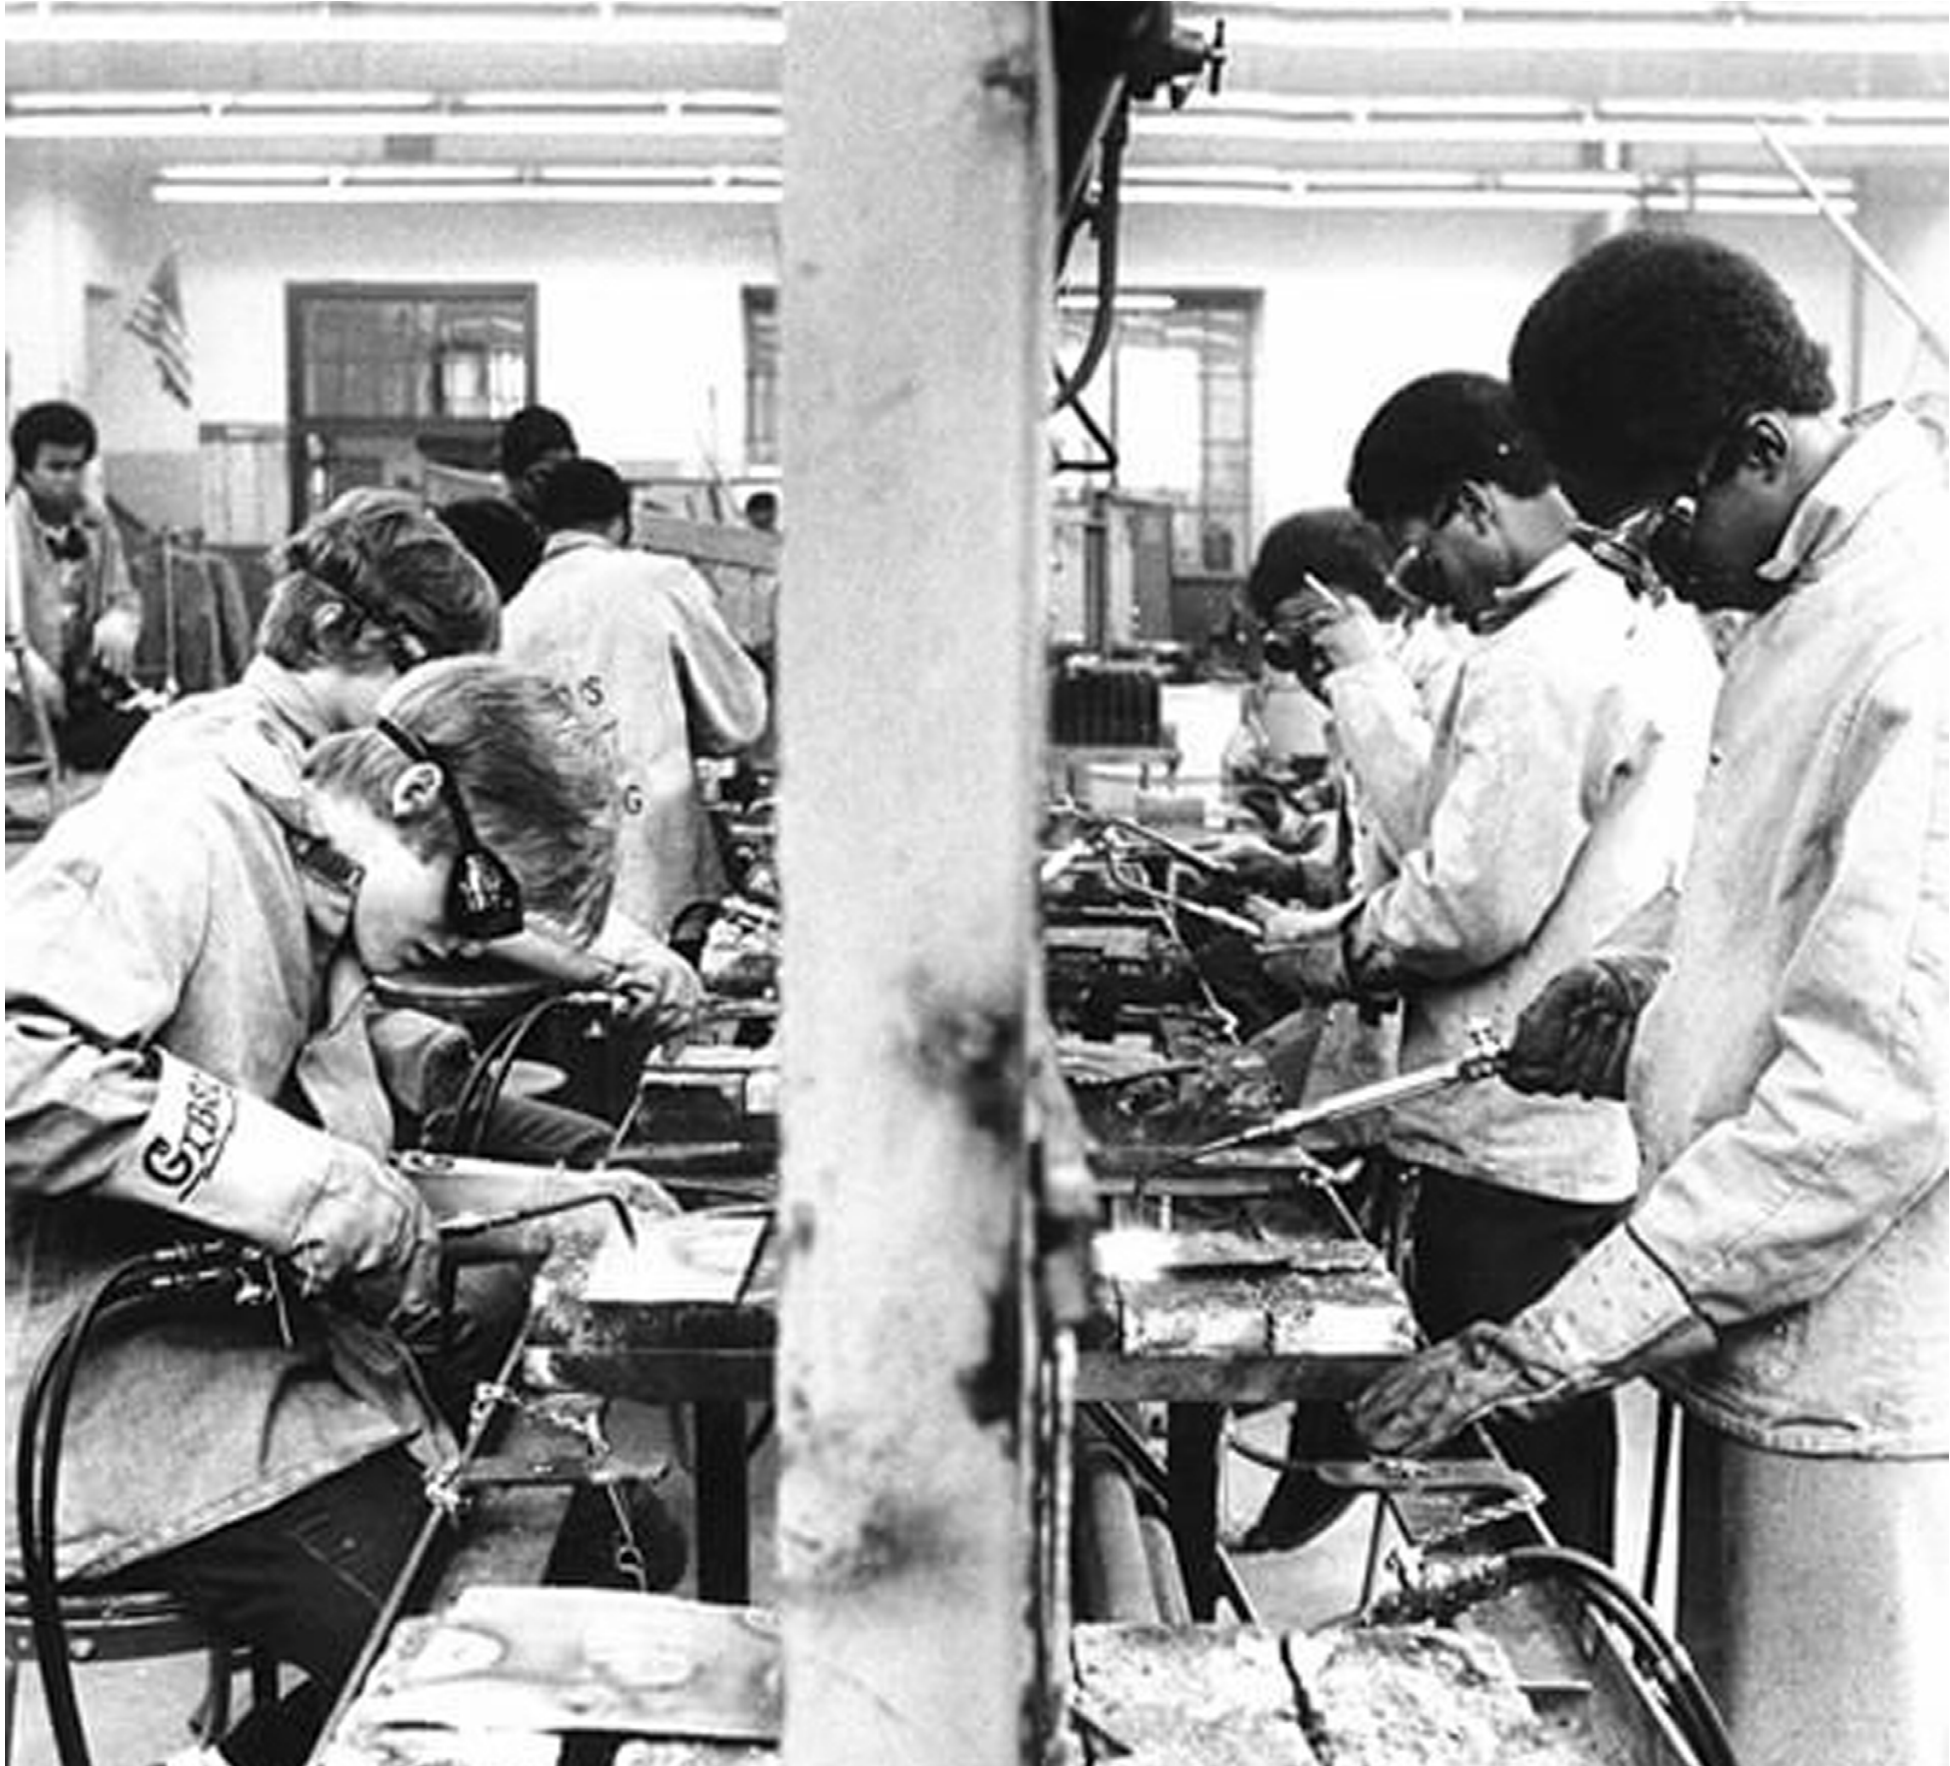

INT. HARLEM VOCATIONAL SCHOOL

Reference