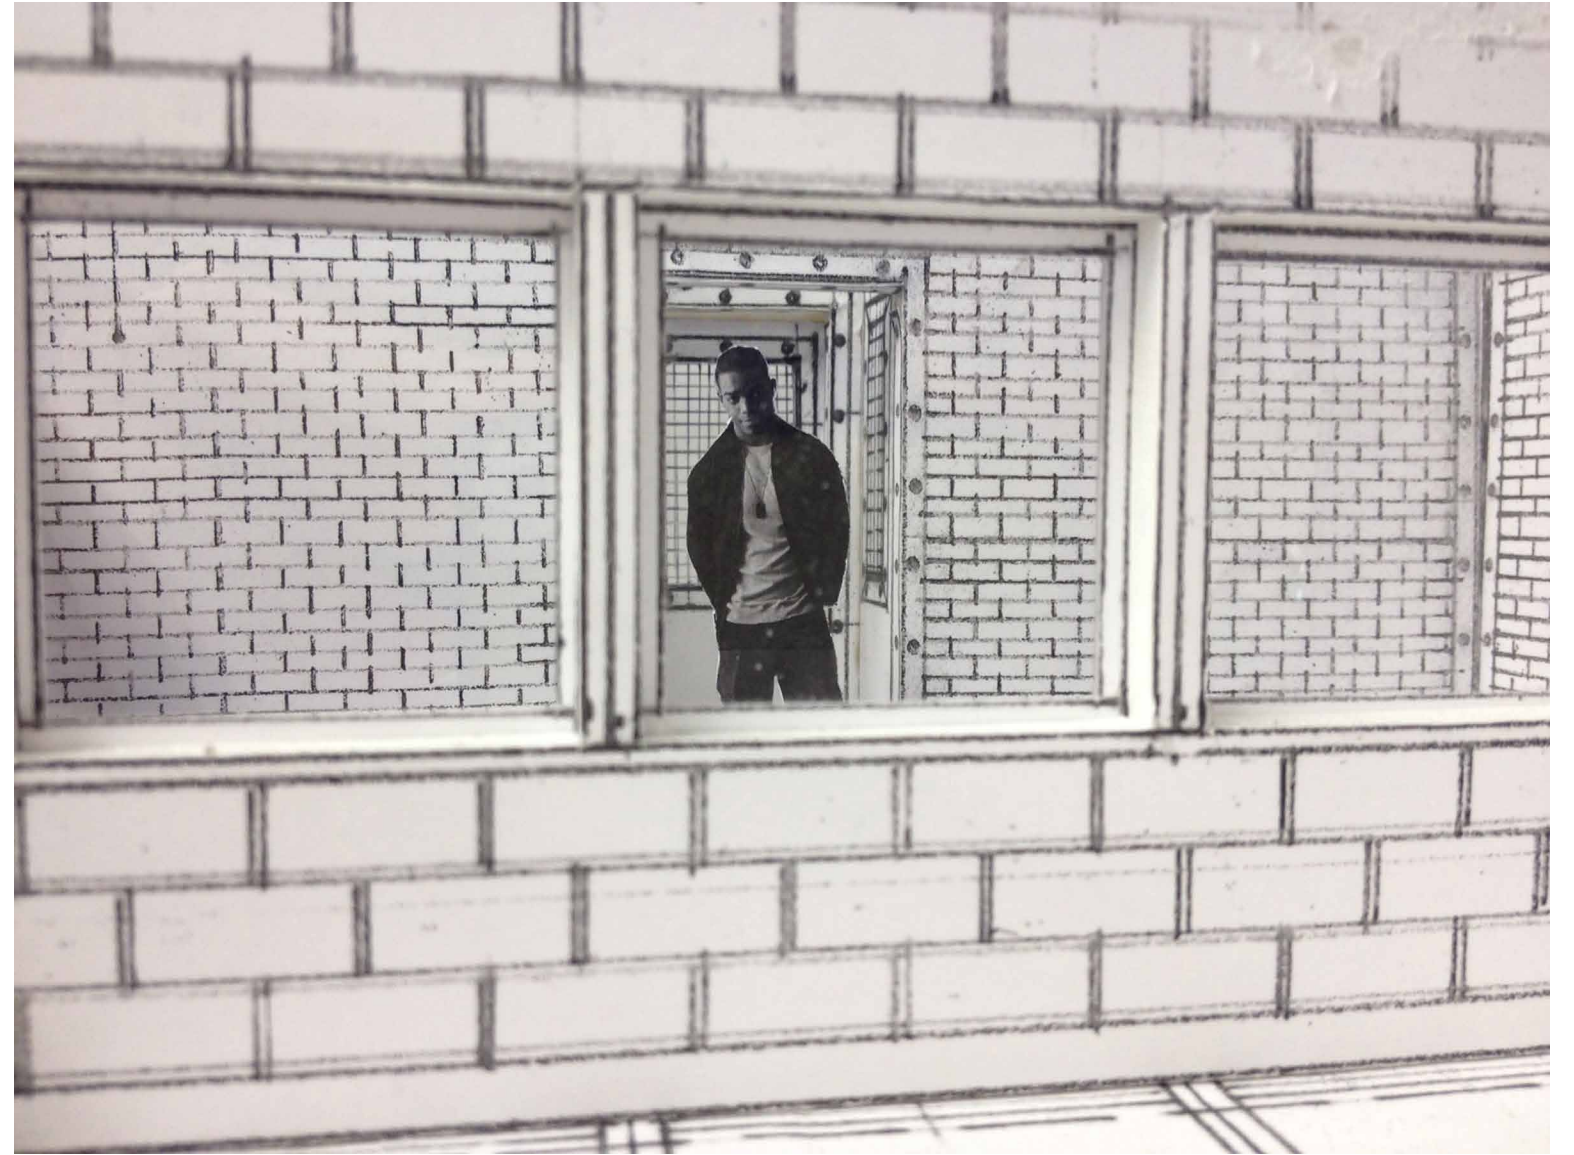

*IF BEALE STREET
COULD TALK*

EXT. RIVERSIDE PARK

Set Image

INT. NYC CORRECTIONAL FACILITY - VISITING ROOM

Reference - Jamel Shabazz

Reference

Reference

Model