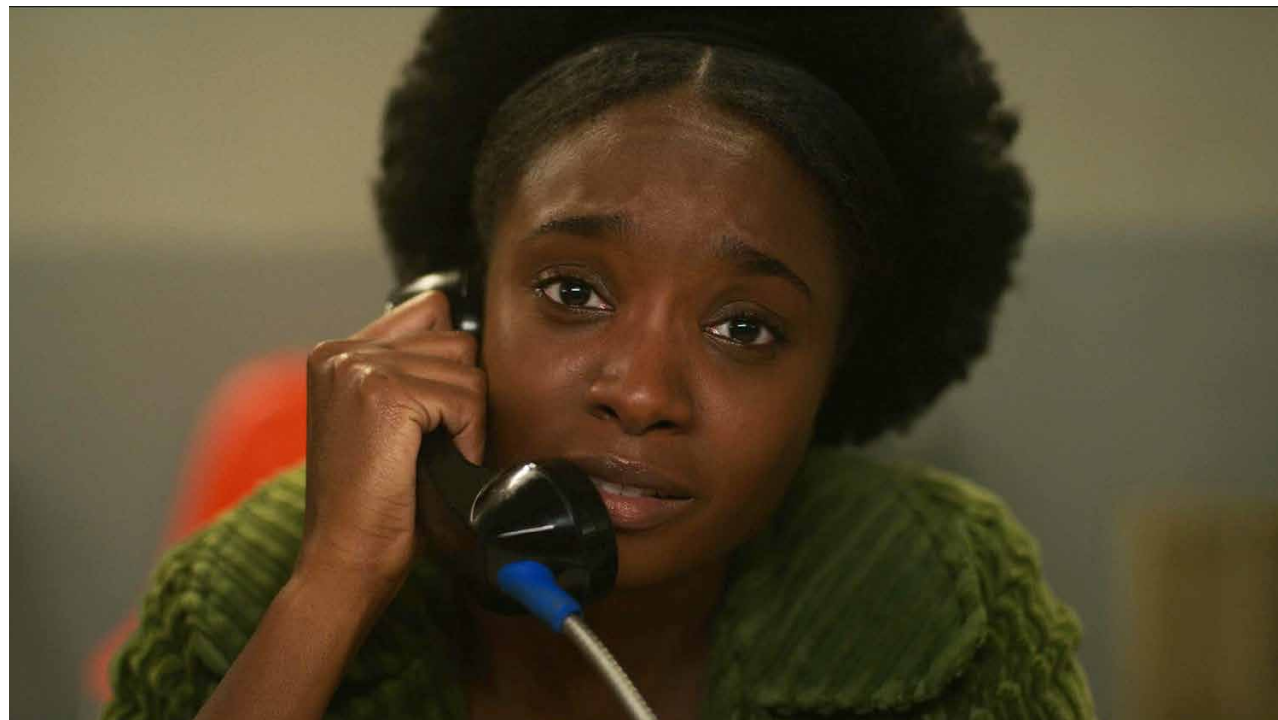

*IF BEALE STREET
COULD TALK*

EXT. RIVERSIDE PARK

Set Image

INT. NYC CORRECTIONAL FACILITY - VISITING ROOM

Reference - Jamel Shabazz

Reference

Reference

Model

Model

Set Images

Set Images

Set Image

EXT. TISH HOME'S HOME - FRONT DOOR

Reference

Reference - Gordon Parks

Reference