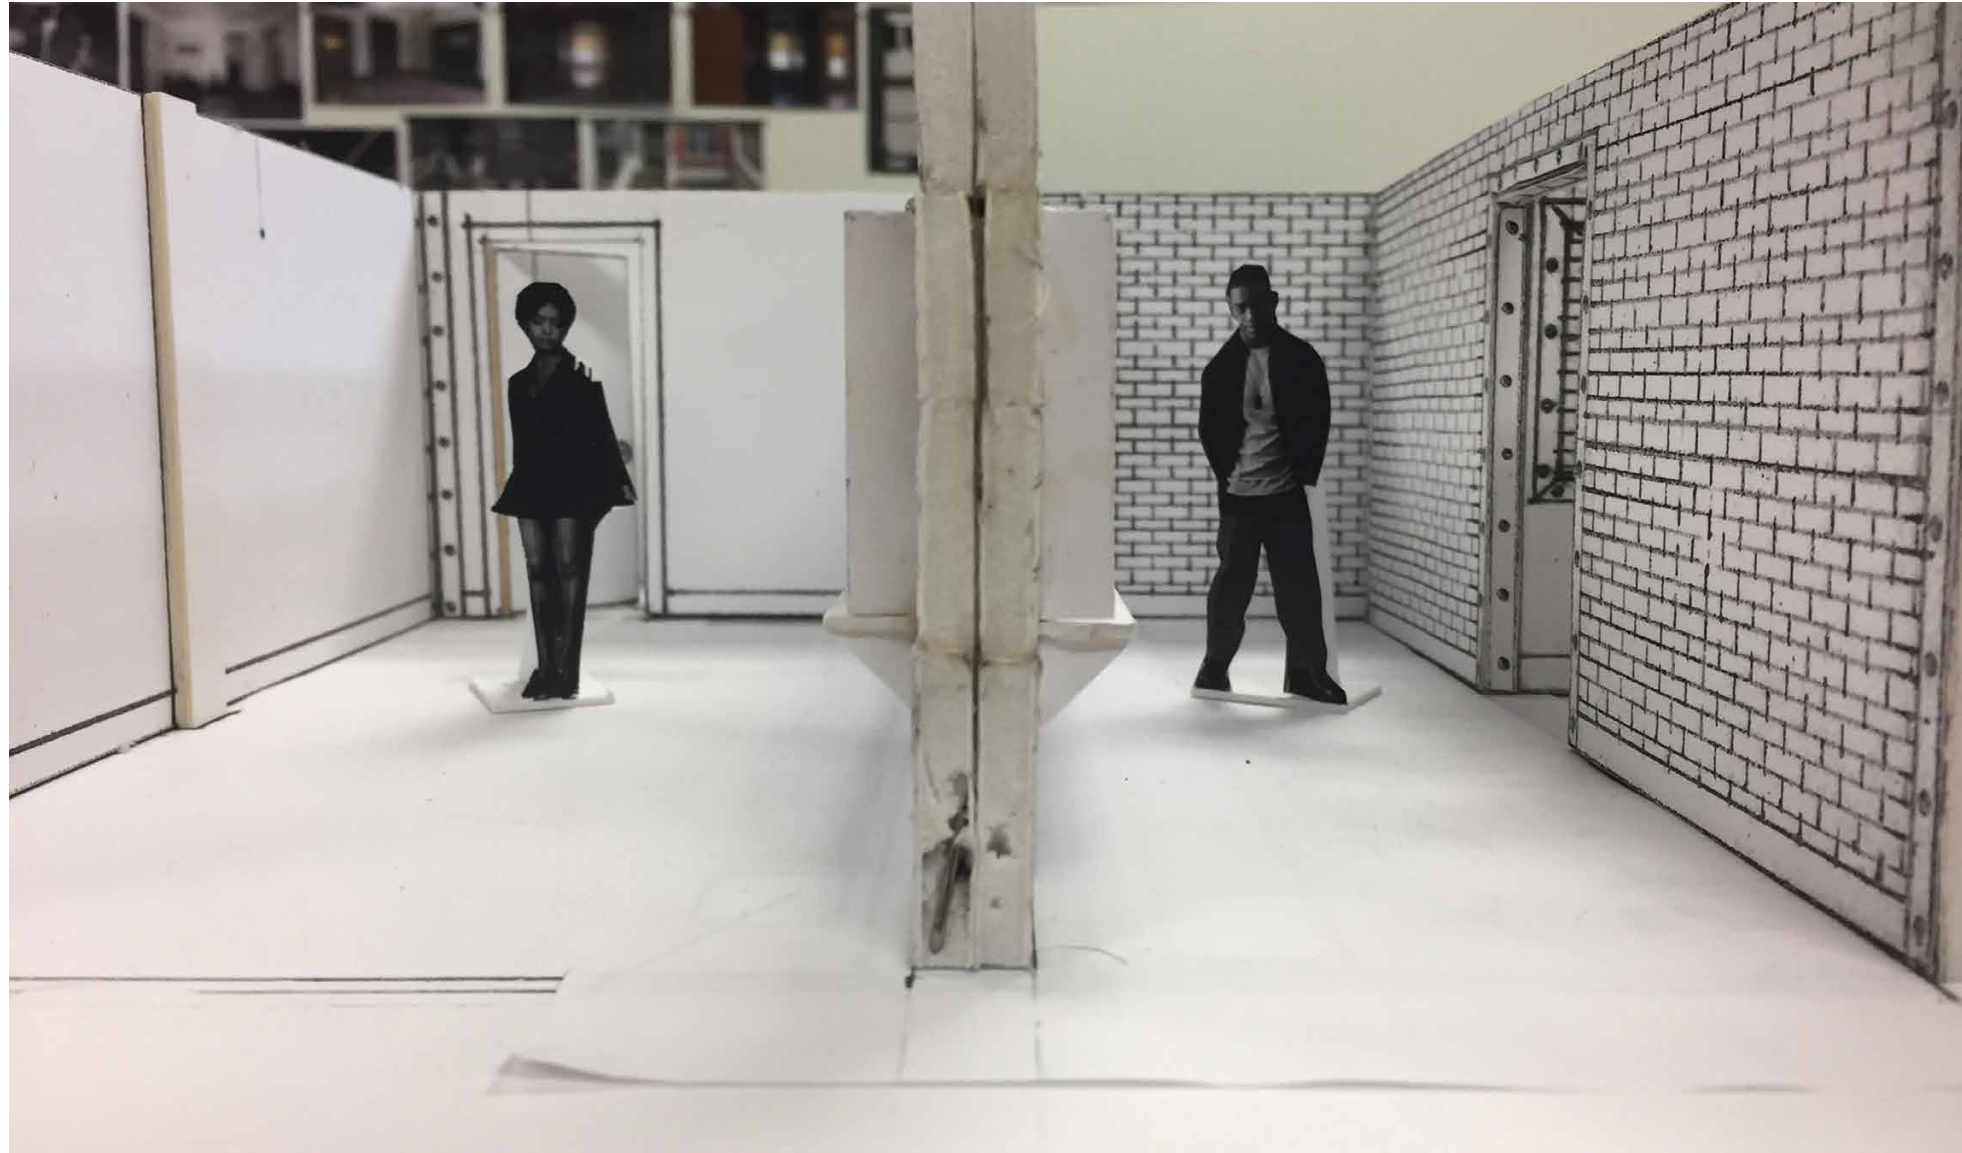

*IF BEALE STREET
COULD TALK*

EXT. RIVERSIDE PARK

Set Image

INT. NYC CORRECTIONAL FACILITY - VISITING ROOM

Reference - Jamel Shabazz

Reference

Reference

Model

- ORIGINAL WALLS
- BUILT WALLS
- COUNTERTOP
- WAINSCOTING
- CHAIR RAIL

<p style="font-size: 2em; font-family: cursive;">IF BEALE STREET COULD TALK</p>	SET NAME INT. TISH'S HOME	DATE 9/25	REVISED	SET NO. 101
	DRAWING DIRECTOR'S PLAN	SCALE 1/2"	DRAWN BY	SHEET NO. 1
	LOCATION 52 EDGECOMBE AVE, 10030	PREPS	SHOOTS	
DIRECTOR: BARRY JENKINS	PRODUCTION DESIGNER: MARK FRIEDBERG	ART DIRECTOR: ROBERT PYZOCHA		