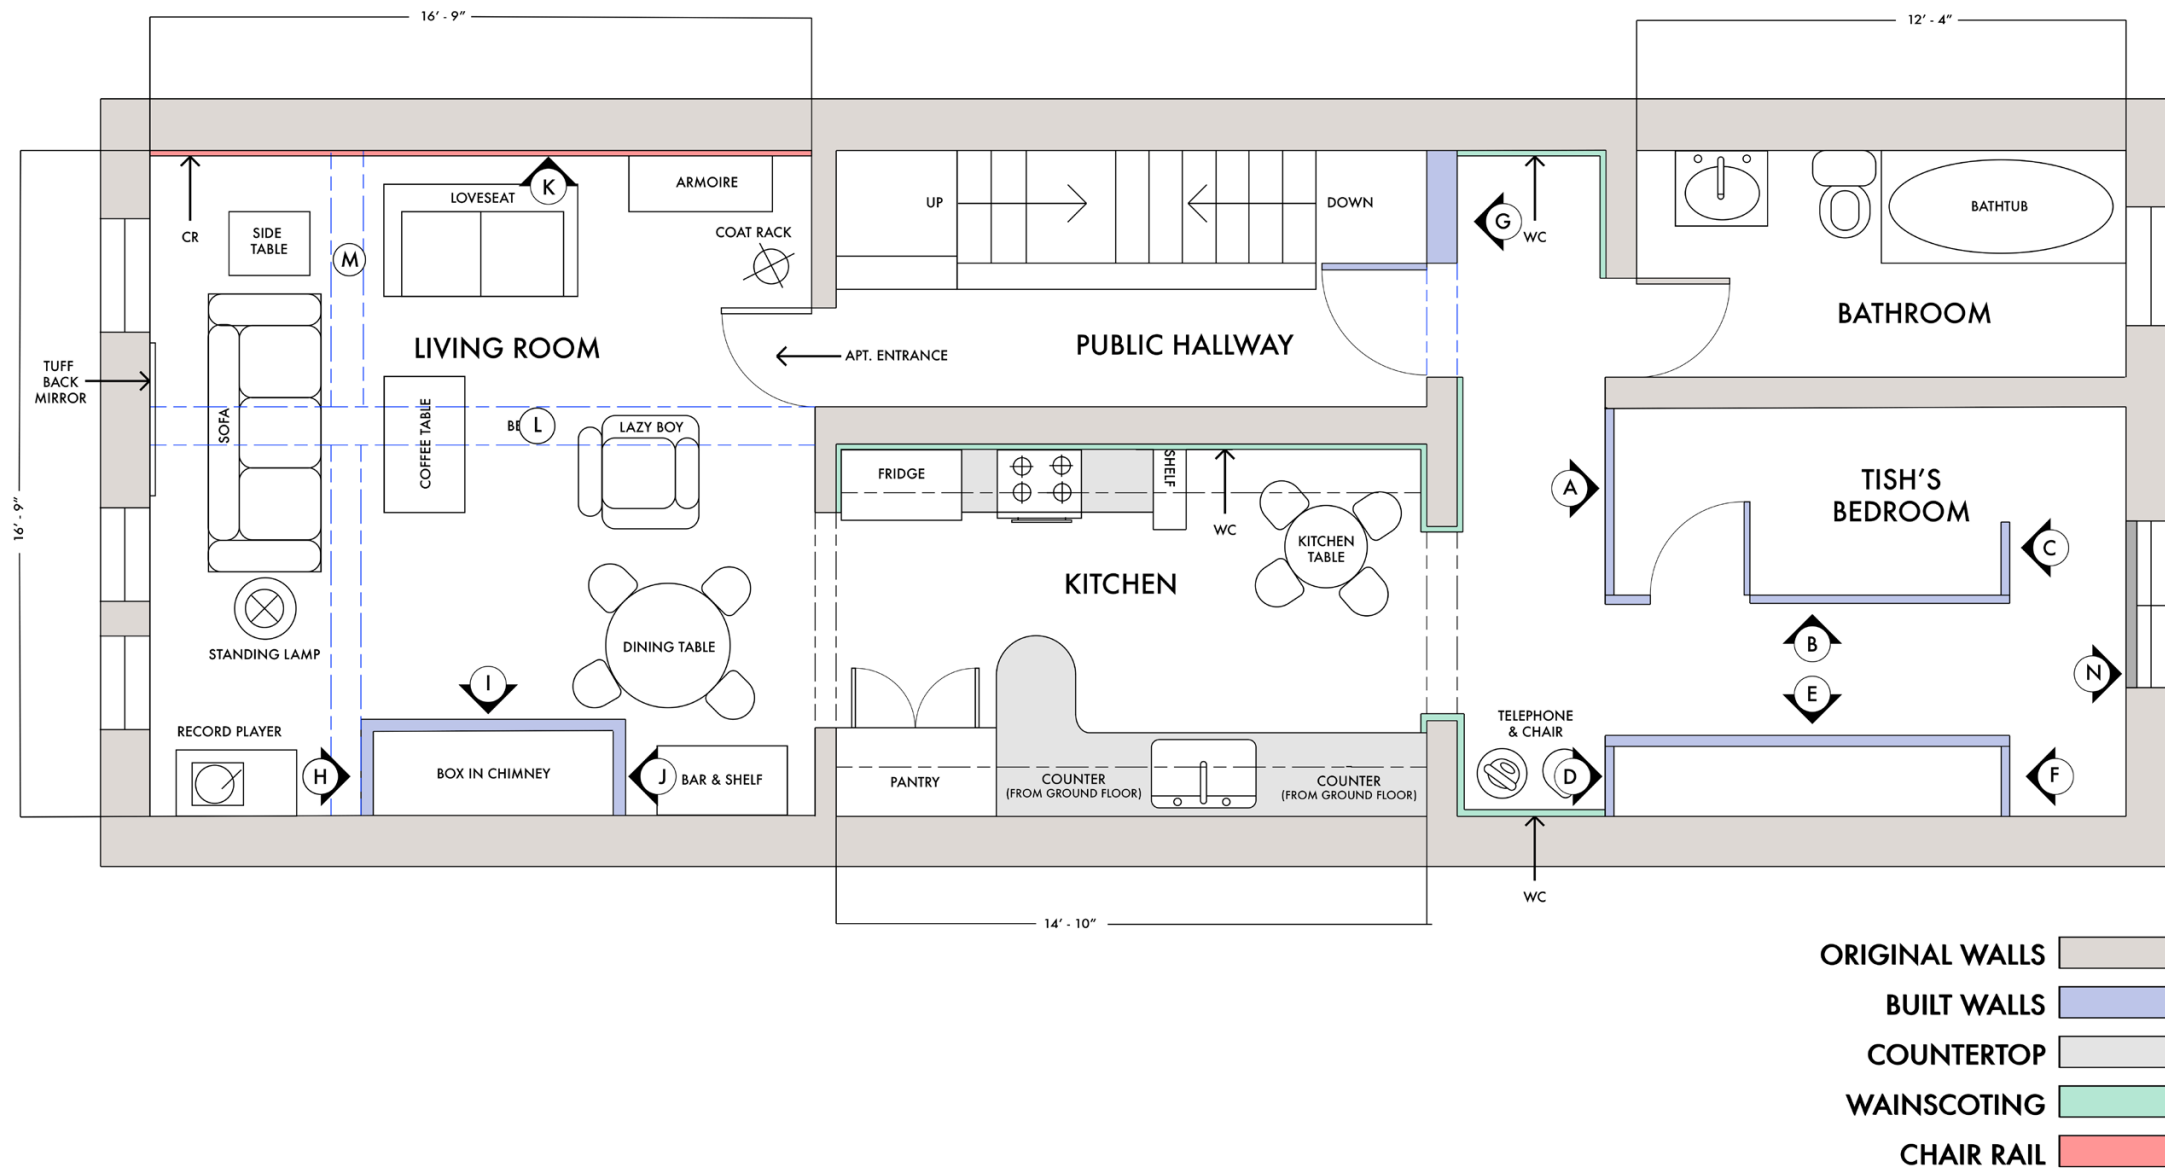

- ORIGINAL WALLS
- BUILT WALLS
- COUNTERTOP
- WAINSCOTING
- CHAIR RAIL

<p style="font-size: 2em; font-family: cursive;">IF BEALE STREET COULD TALK</p>	SET NAME INT. TISH'S HOME	DATE 9/25	REVISED	SET NO. 101
	DRAWING DIRECTOR'S PLAN	SCALE 1/2"	DRAWN BY	SHEET NO. 1
	LOCATION 52 EDGECOMBE AVE, 10030	PREPS	SHOOTS	
DIRECTOR: BARRY JENKINS	PRODUCTION DESIGNER: MARK FRIEDBERG	ART DIRECTOR: ROBERT PYZOCHA		

Set Image

Set Images

Set Image

INT. TISH'S BEDROOM

Model

Model

Set Images

Set Image