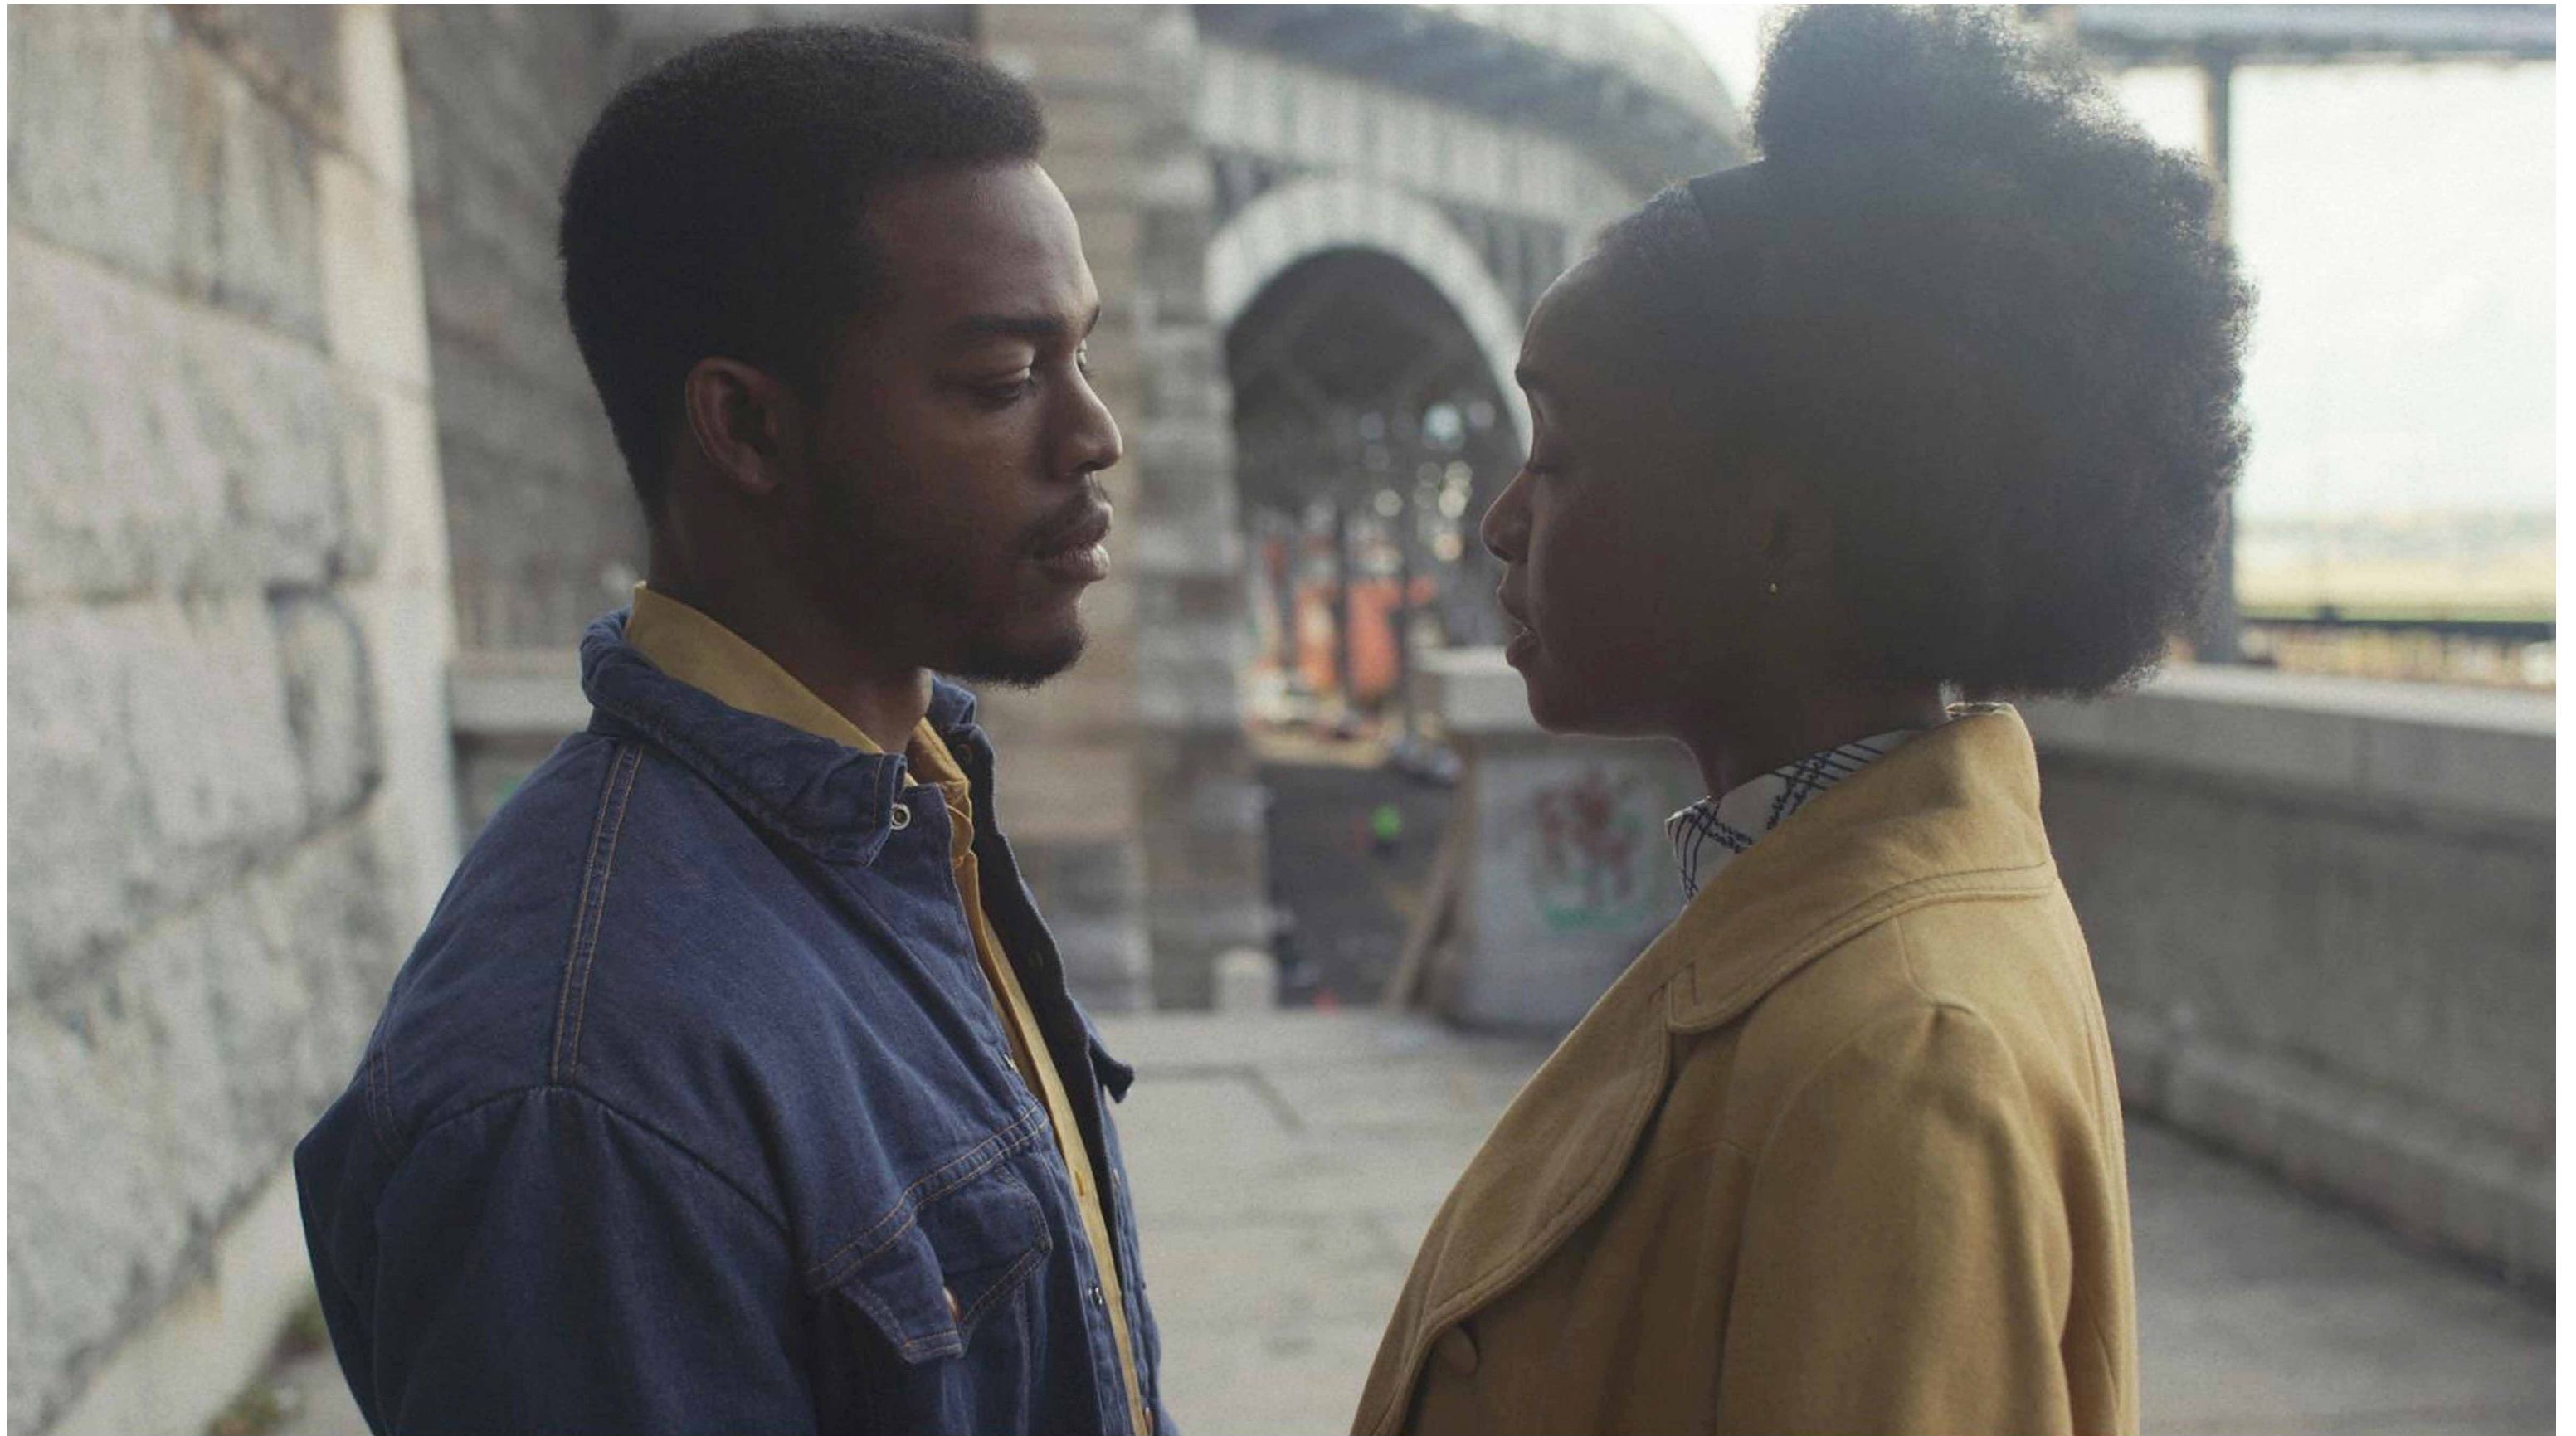

*IF BEALE STREET
COULD TALK*

EXT. RIVERSIDE PARK

Set Image

INT. NYC CORRECTIONAL FACILITY - VISITING ROOM

Reference - Jamel Shabazz

Reference

Reference

Model