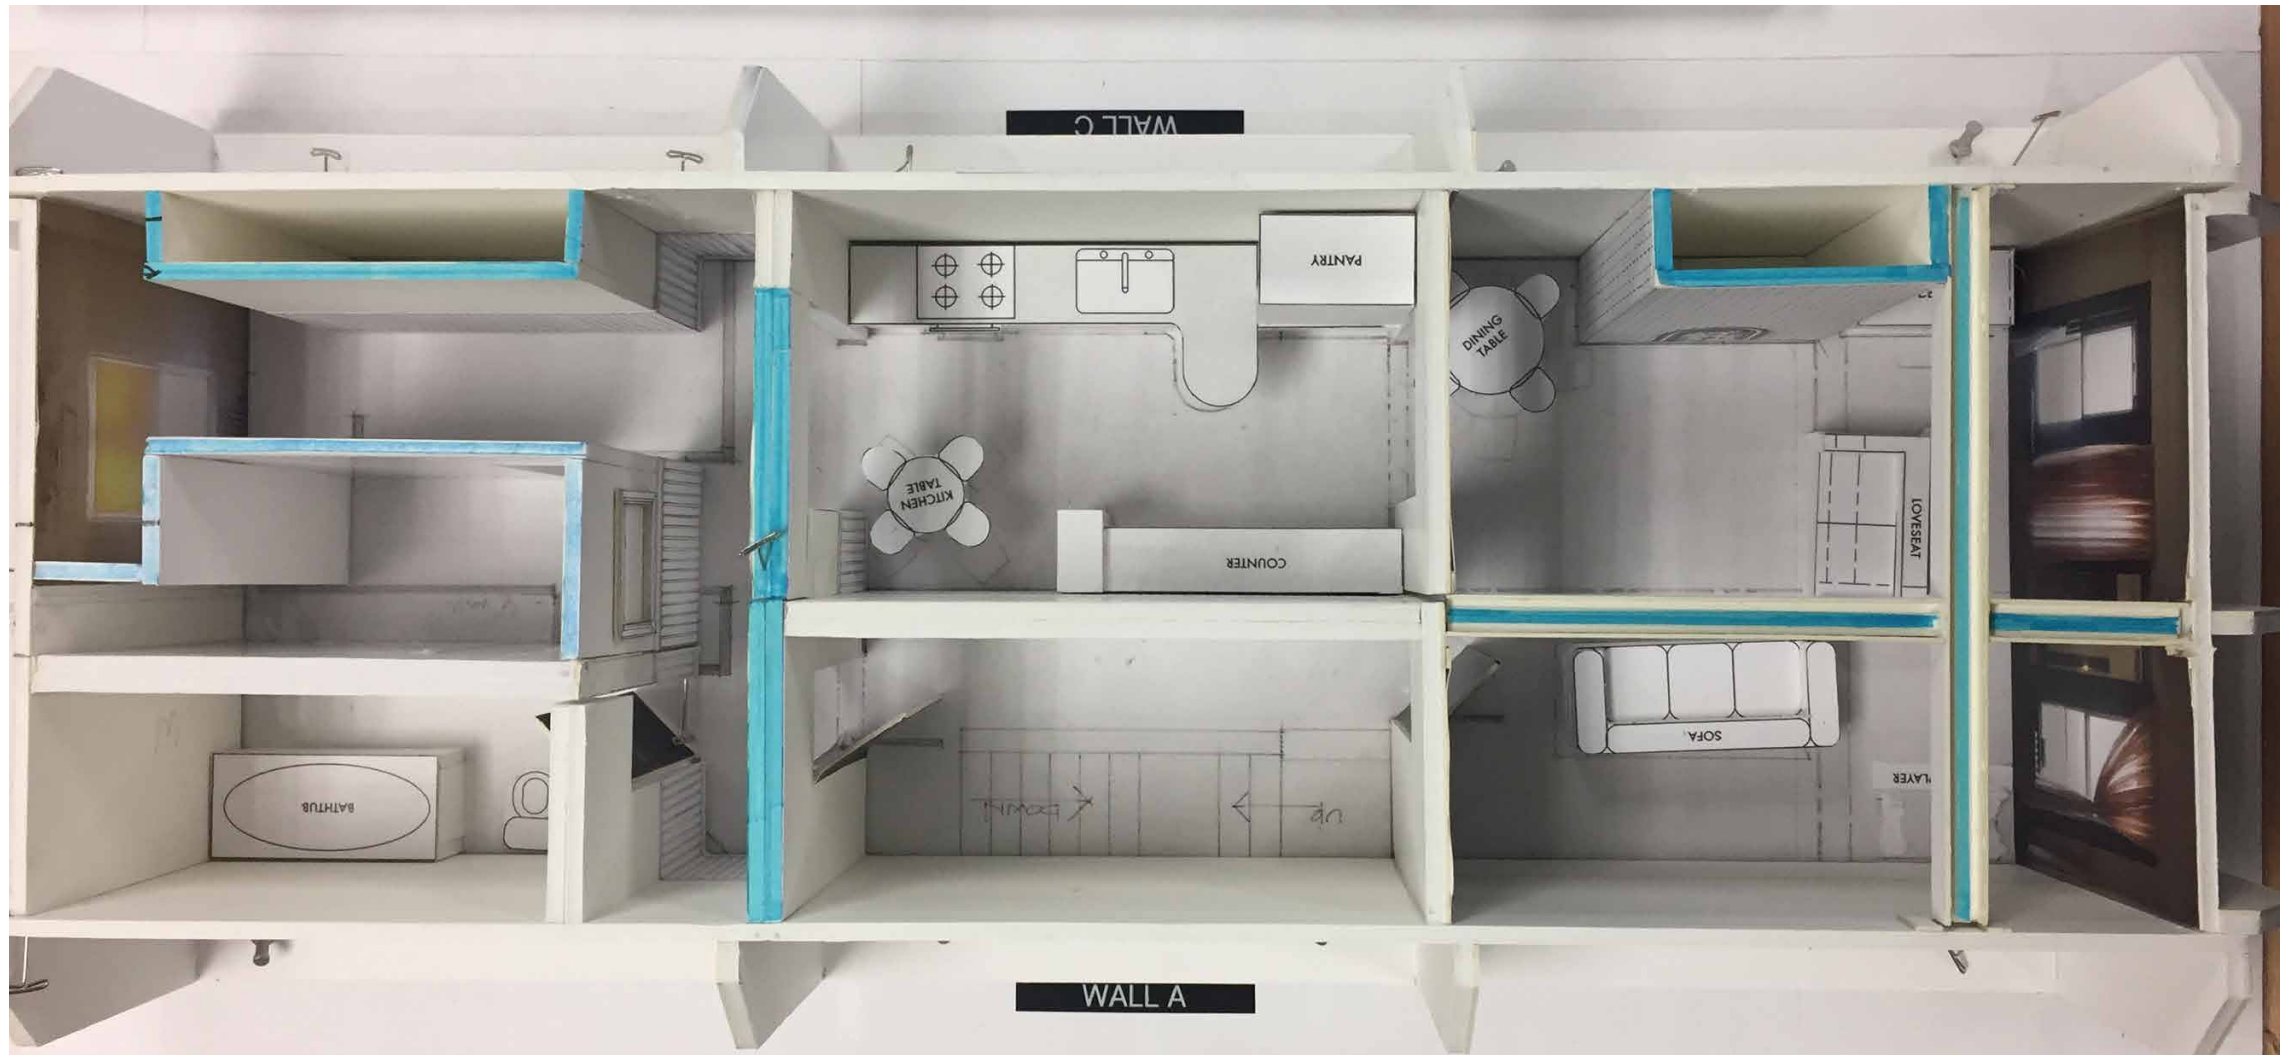

- ORIGINAL WALLS
- BUILT WALLS
- COUNTERTOP
- WAINSCOTING
- CHAIR RAIL

<p style="font-size: 2em; font-family: cursive;">IF BEALE STREET COULD TALK</p>	SET NAME INT. TISH'S HOME	DATE 9/25	REVISED	SET NO. 101
	DRAWING DIRECTOR'S PLAN	SCALE 1/2"	DRAWN BY	SHEET NO. 1
	LOCATION 52 EDGECOMBE AVE, 10030	PREPS	SHOOTS	
DIRECTOR: BARRY JENKINS	PRODUCTION DESIGNER: MARK FRIEDBERG	ART DIRECTOR: ROBERT PYZOCHA		

Set Image

Set Images

Set Image

INT. TISH'S BEDROOM

Model

Model

Set Images

Set Image