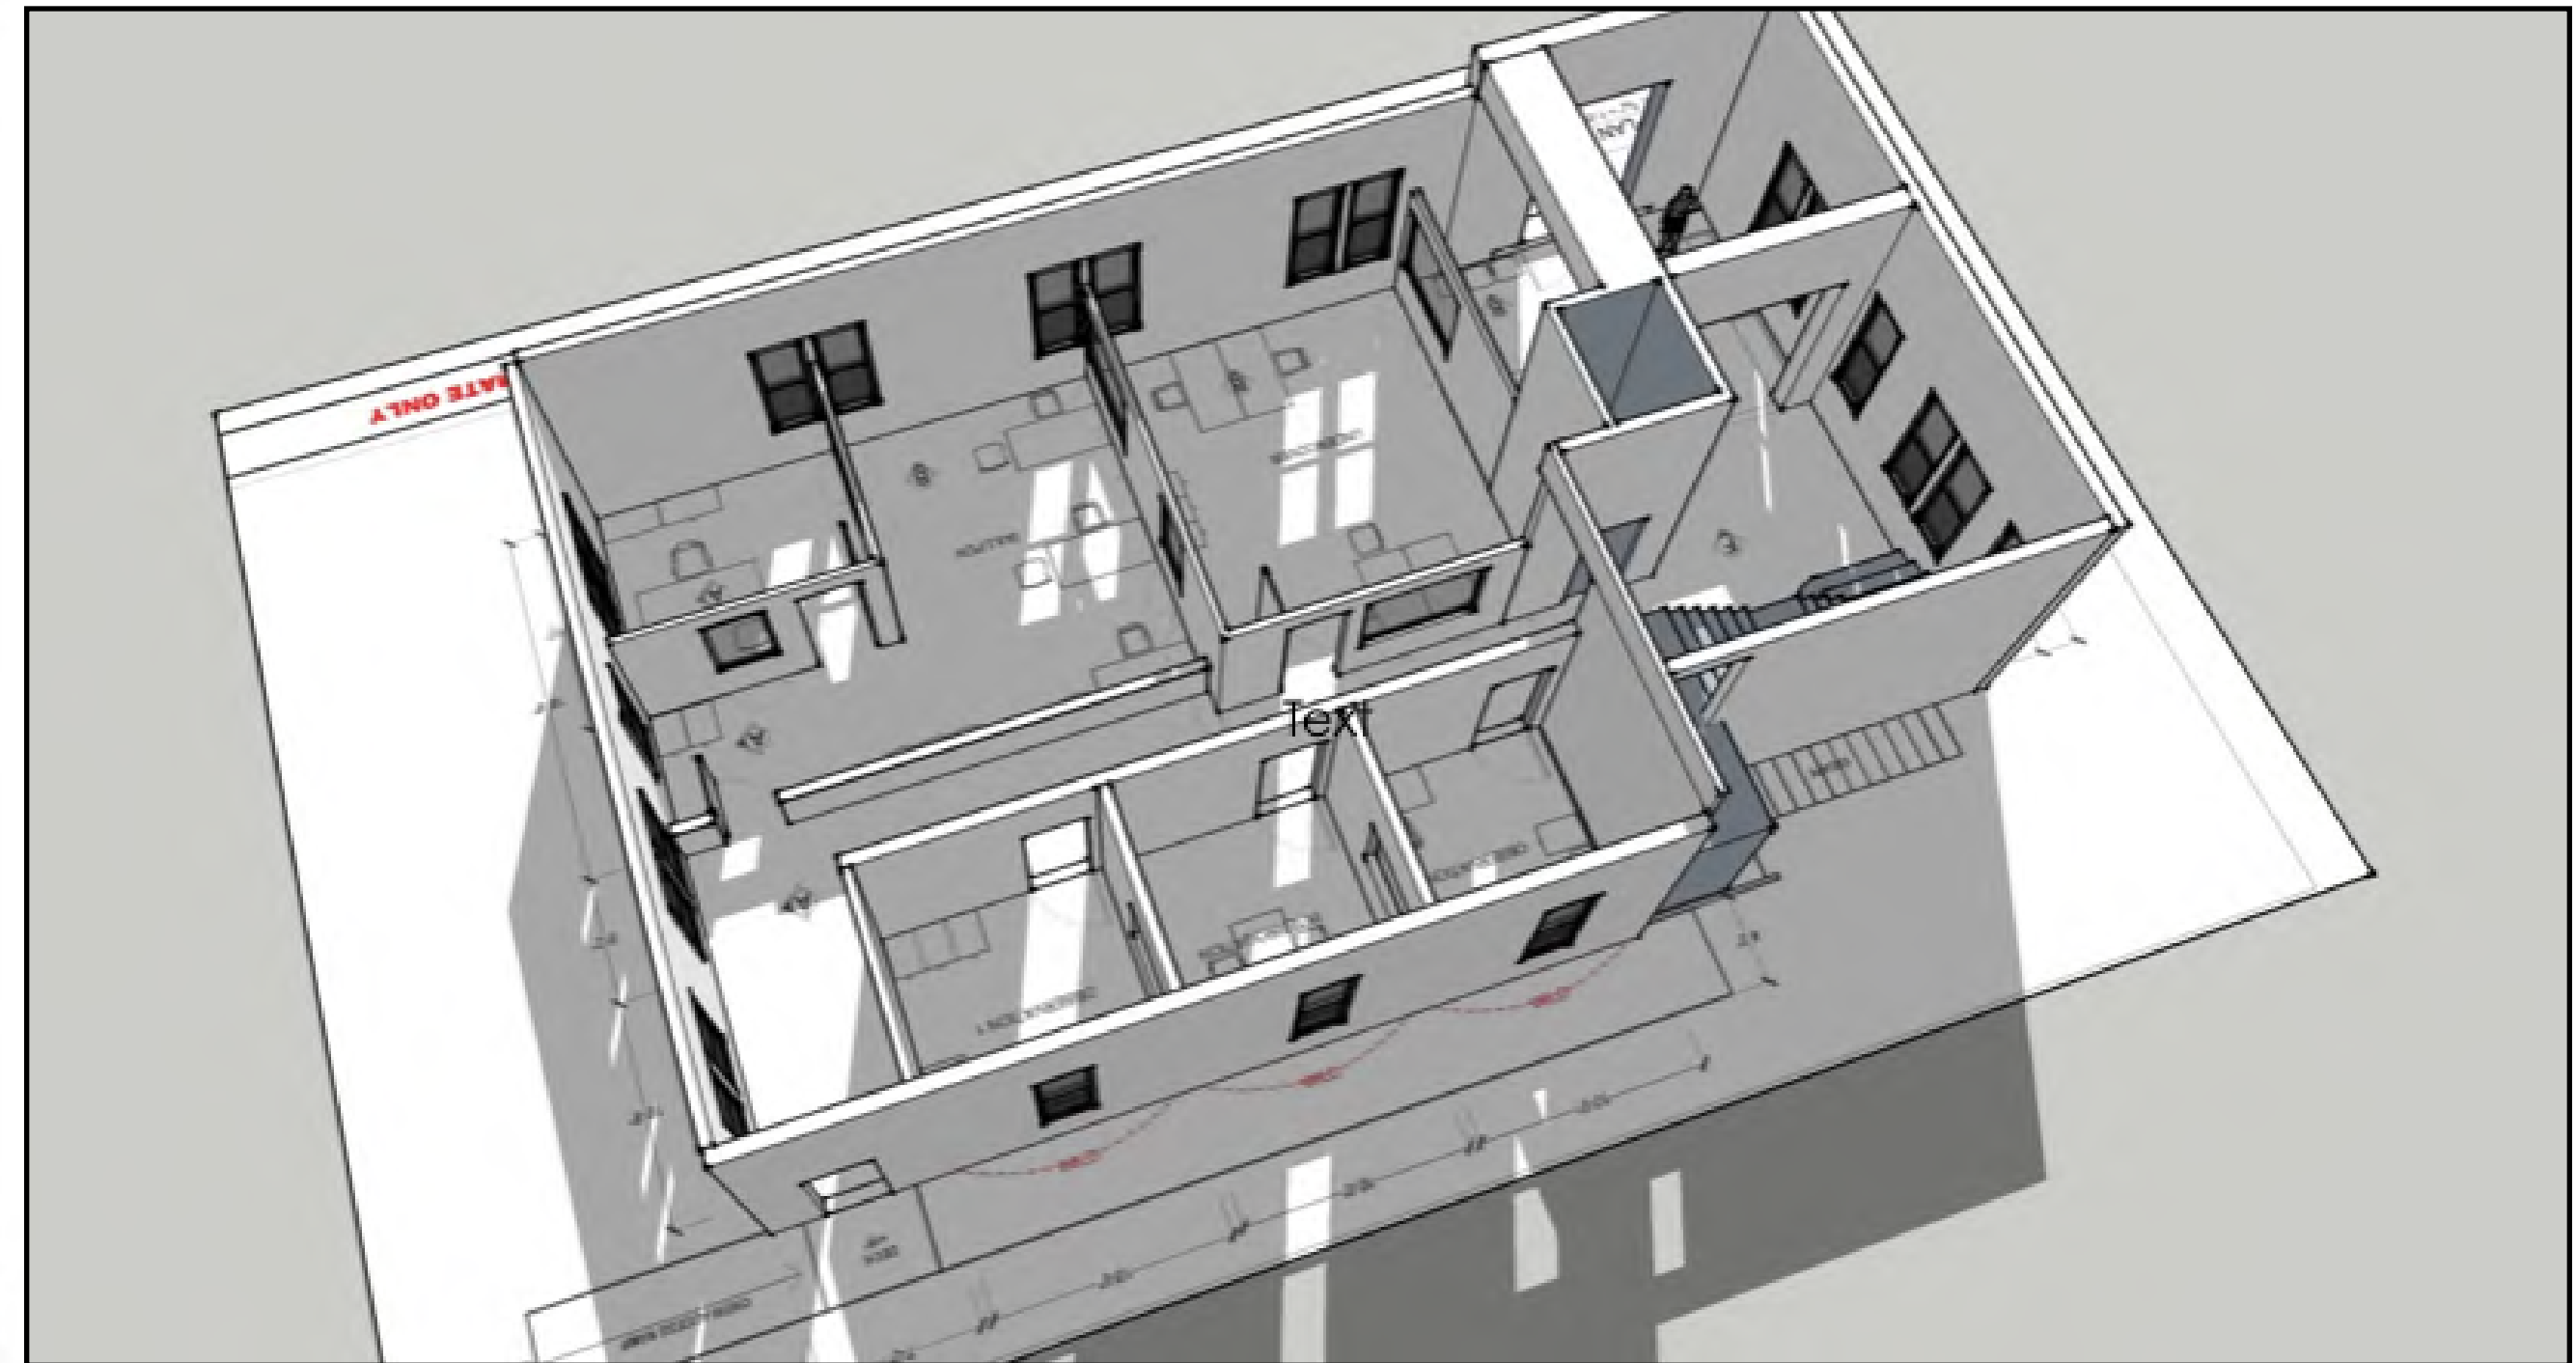

CONCEPT SKETCH FOR THE EXTERIOR POLICE STATION

EXTERIOR POLICE STATION - SET PHOTOS

CONCEPT SKETCH FOR THE INTERIOR POLICE STATION

INTERIOR POLICE STATION - GROUND PLAN & ISOMETRIC VIEW

SET PHOTOS - STAGE BUILD

SET PHOTOS - STAGE BUILD

KEY MURAL ART

CONCEPT SKETCH FOR BRENTON'S MURAL

BRENTON'S ROOM - SET PHOTOS

BRENTON'S NEW HOME

SKATE PARK - GRAFFITI ART

CLAIRE'S APARTMENT

DESIGN FOR KEY PAINTING