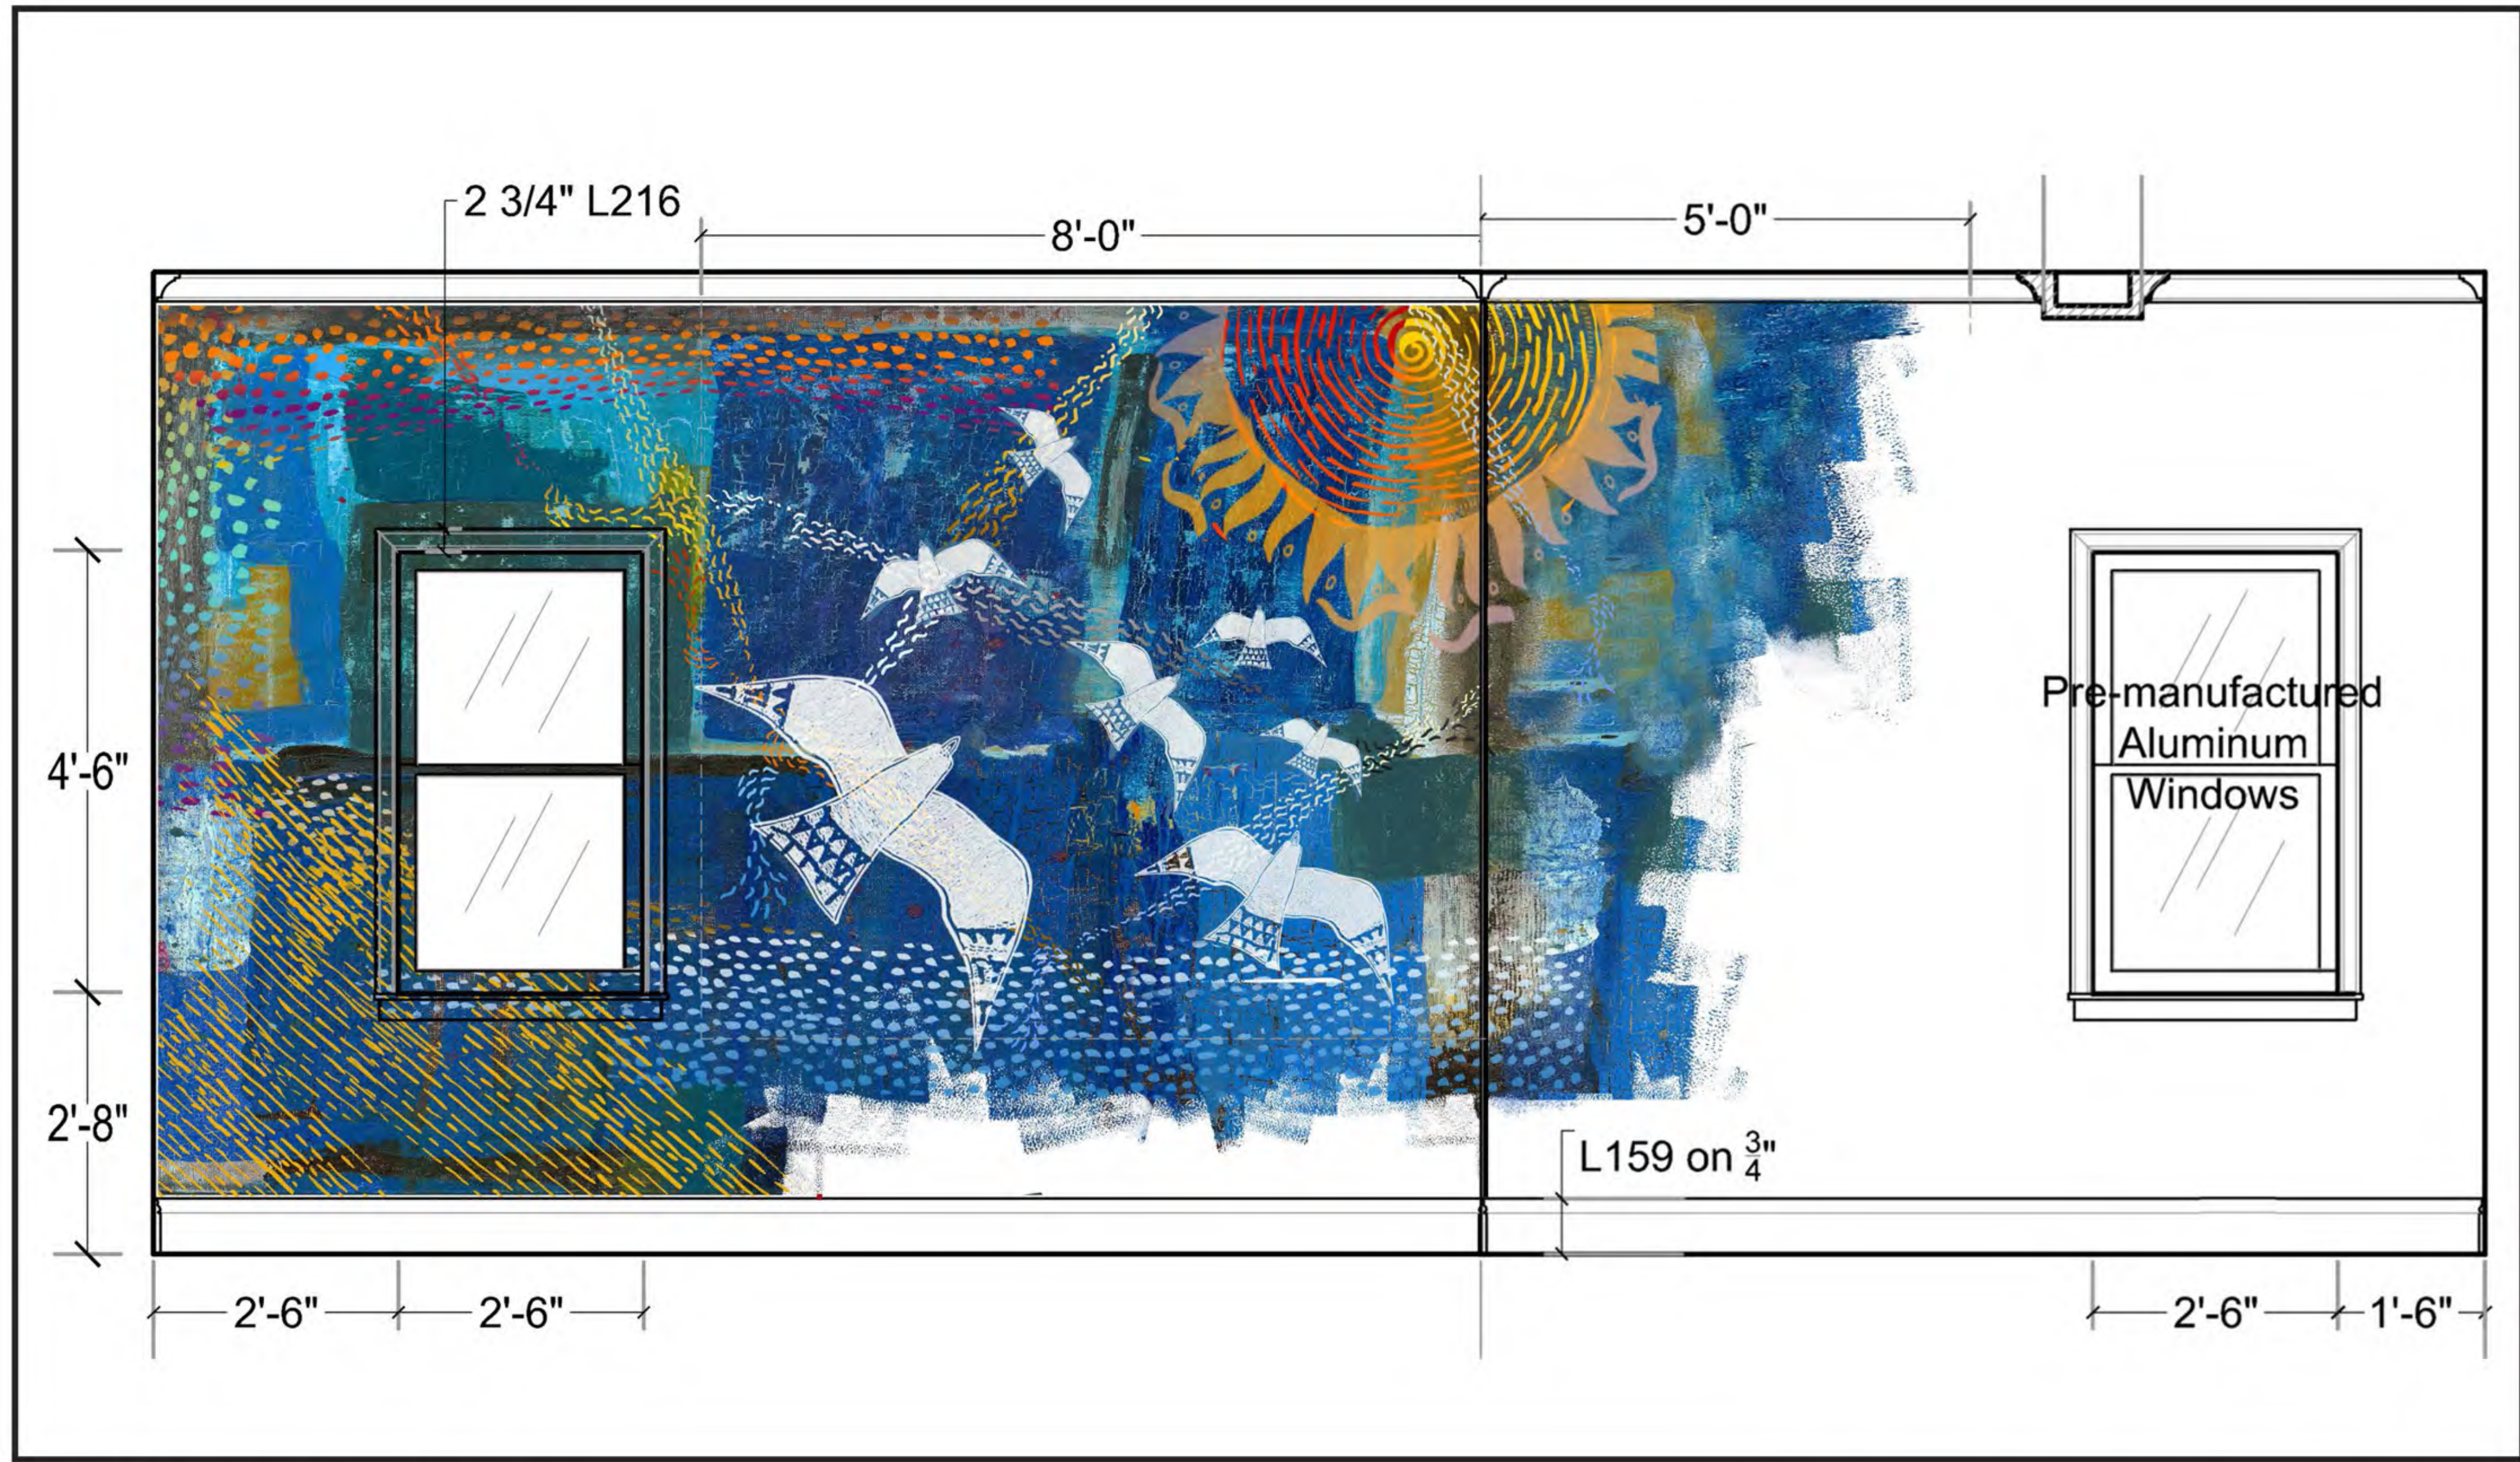

CONCEPT SKETCH FOR THE EXTERIOR POLICE STATION

EXTERIOR POLICE STATION - SET PHOTOS

CONCEPT SKETCH FOR THE INTERIOR POLICE STATION

INTERIOR POLICE STATION - GROUND PLAN & ISOMETRIC VIEW

SET PHOTOS - STAGE BUILD

SET PHOTOS - STAGE BUILD

KEY MURAL ART

CONCEPT SKETCH FOR BRENTON'S MURAL

BRENTON'S ROOM - SET PHOTOS

BRENTON'S NEW HOME

SKATE PARK - GRAFFITI ART

CLAIRE'S APARTMENT

DESIGN FOR KEY PAINTING