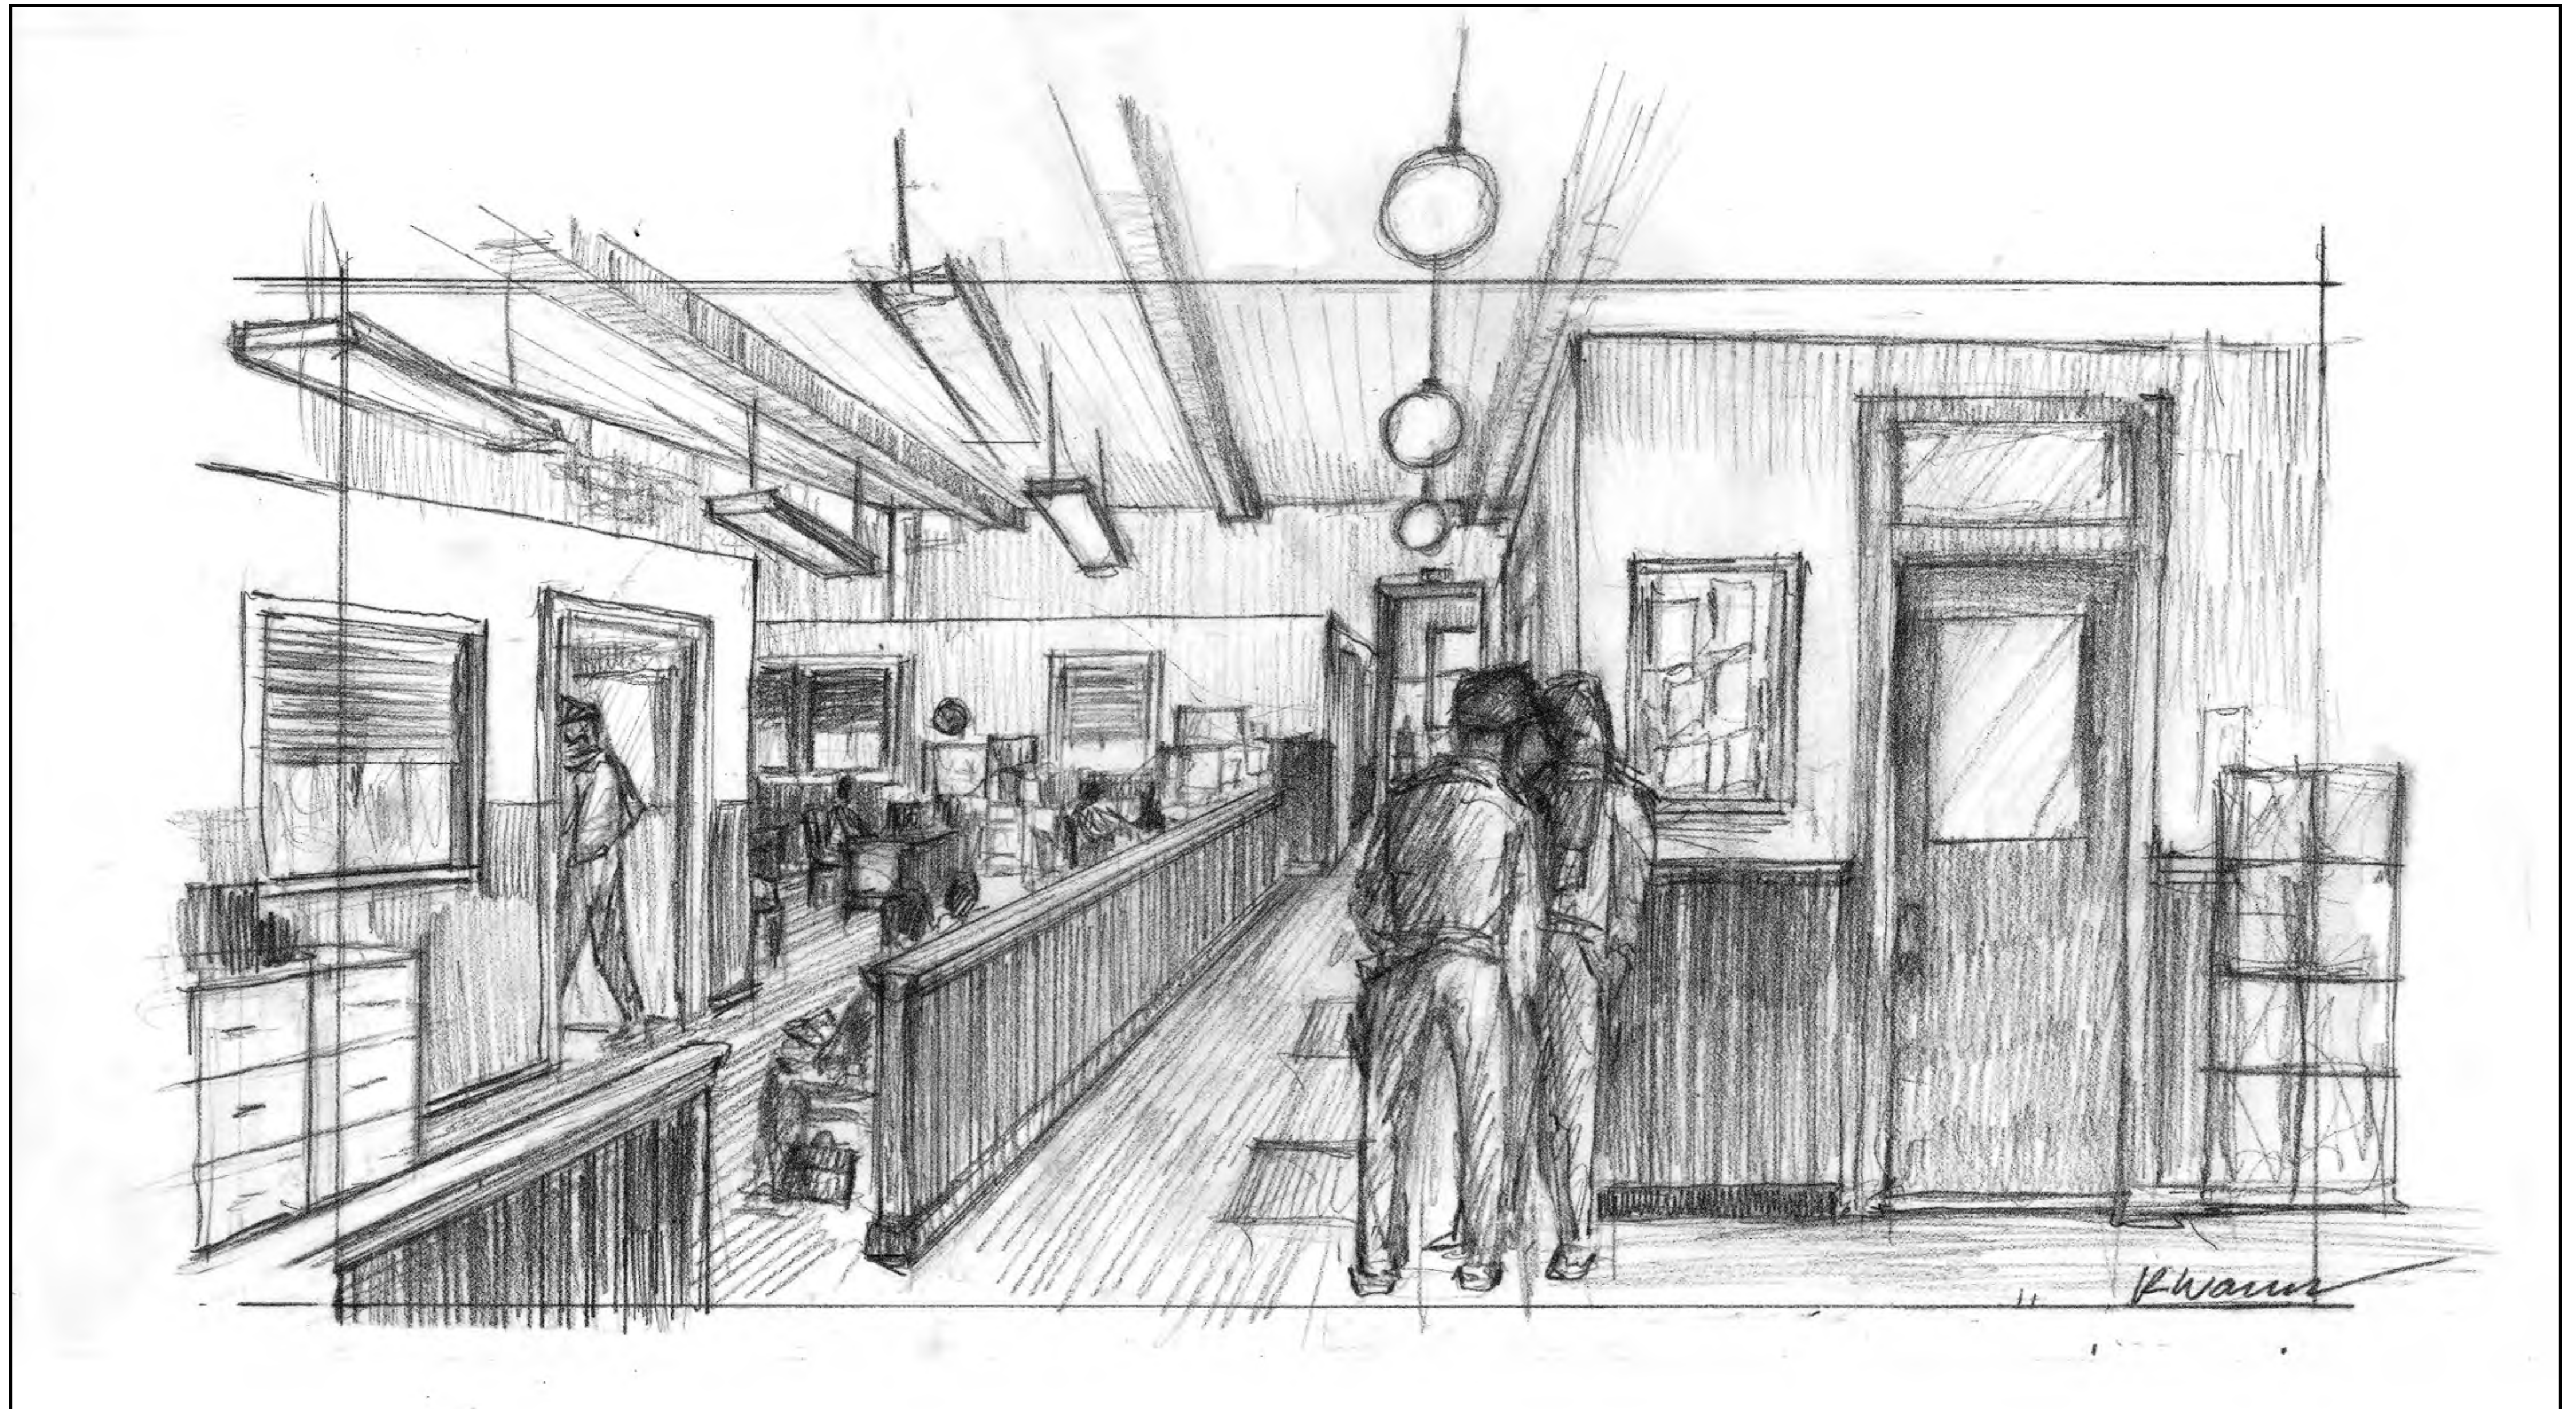

NETFLIX

CREATED BY VEENA SUD

SEVEN SECONDS

PRODUCTION DESIGN BY KALINA IVANOV

ART DIRECTION BY: ALISON FORD

SET DECORATION BY LYDIA MARKS

CONCEPT SKETCH FOR THE ACCIDENT SITE

GREENVILLE POLICE PRECINCT

CONCEPT SKETCH FOR THE EXTERIOR POLICE STATION

EXTERIOR POLICE STATION - SET PHOTOS

CONCEPT SKETCH FOR THE INTERIOR POLICE STATION

INTERIOR POLICE STATION - GROUND PLAN & ISOMETRIC VIEW

SET PHOTOS - STAGE BUILD

SET PHOTOS - STAGE BUILD

KEY MURAL ART

CONCEPT SKETCH FOR BRENTON'S MURAL

BRENTON'S ROOM - SET PHOTOS

BRENTON'S NEW HOME

SKATE PARK - GRAFFITI ART

CLAIRE'S APARTMENT

DESIGN FOR KEY PAINTING