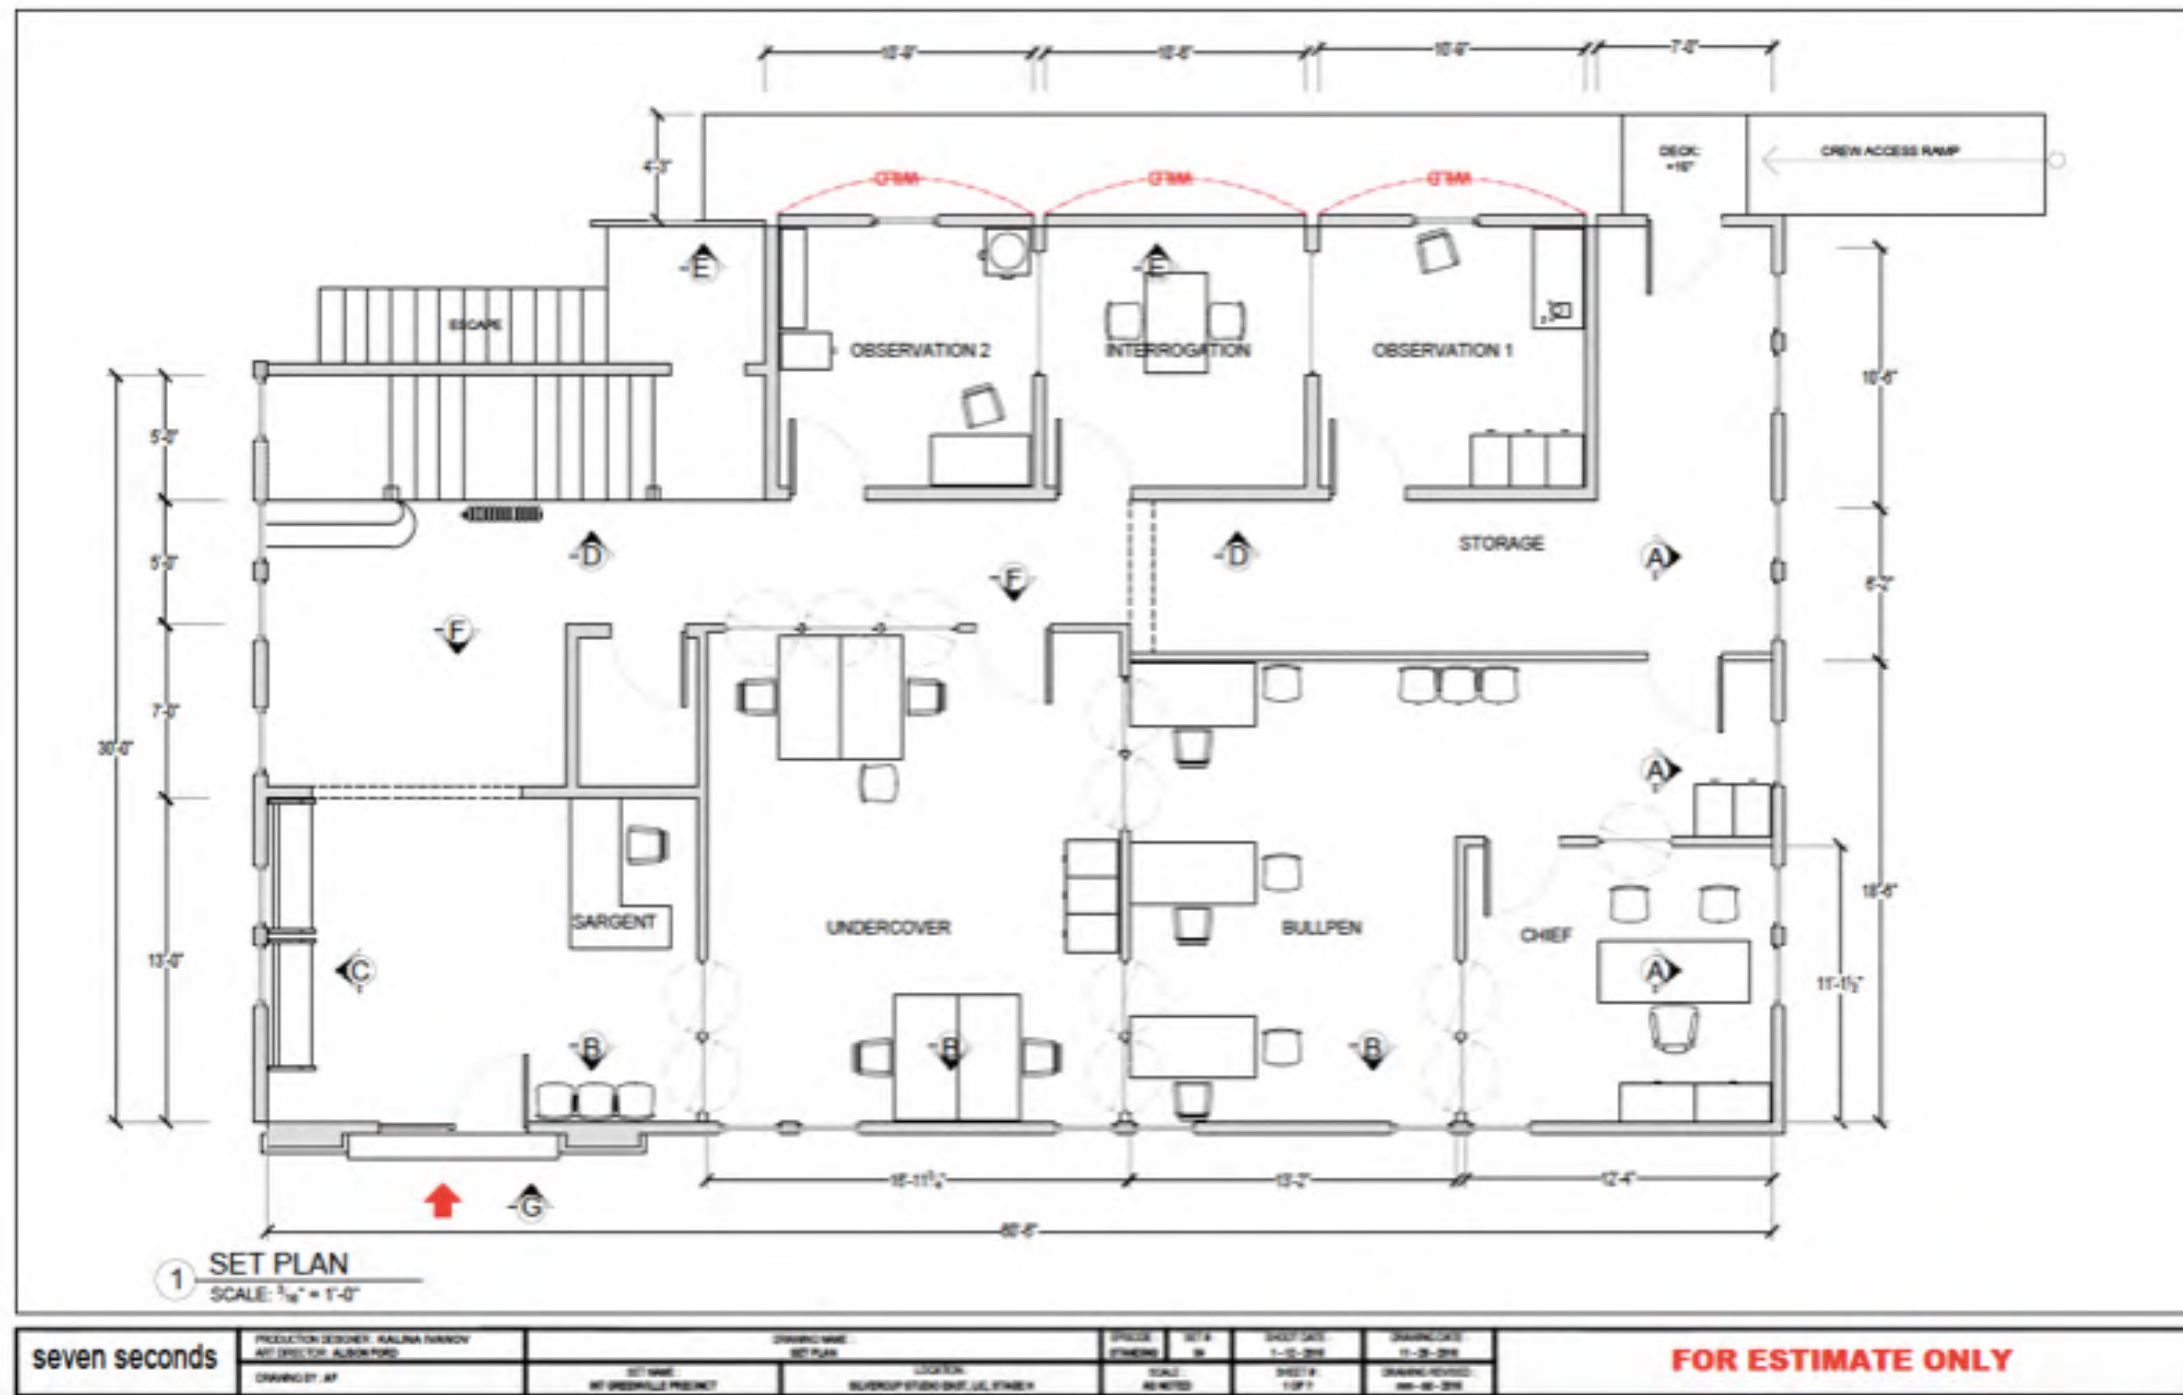

CONCEPT SKETCH FOR THE EXTERIOR POLICE STATION

EXTERIOR POLICE STATION - SET PHOTOS

CONCEPT SKETCH FOR THE INTERIOR POLICE STATION

INTERIOR POLICE STATION - GROUND PLAN & ISOMETRIC VIEW

SET PHOTOS - STAGE BUILD

SET PHOTOS - STAGE BUILD

KEY MURAL ART

CONCEPT SKETCH FOR BRENTON'S MURAL

BRENTON'S ROOM - SET PHOTOS

BRENTON'S NEW HOME

SKATE PARK - GRAFFITI ART

CLAIRE'S APARTMENT

DESIGN FOR KEY PAINTING