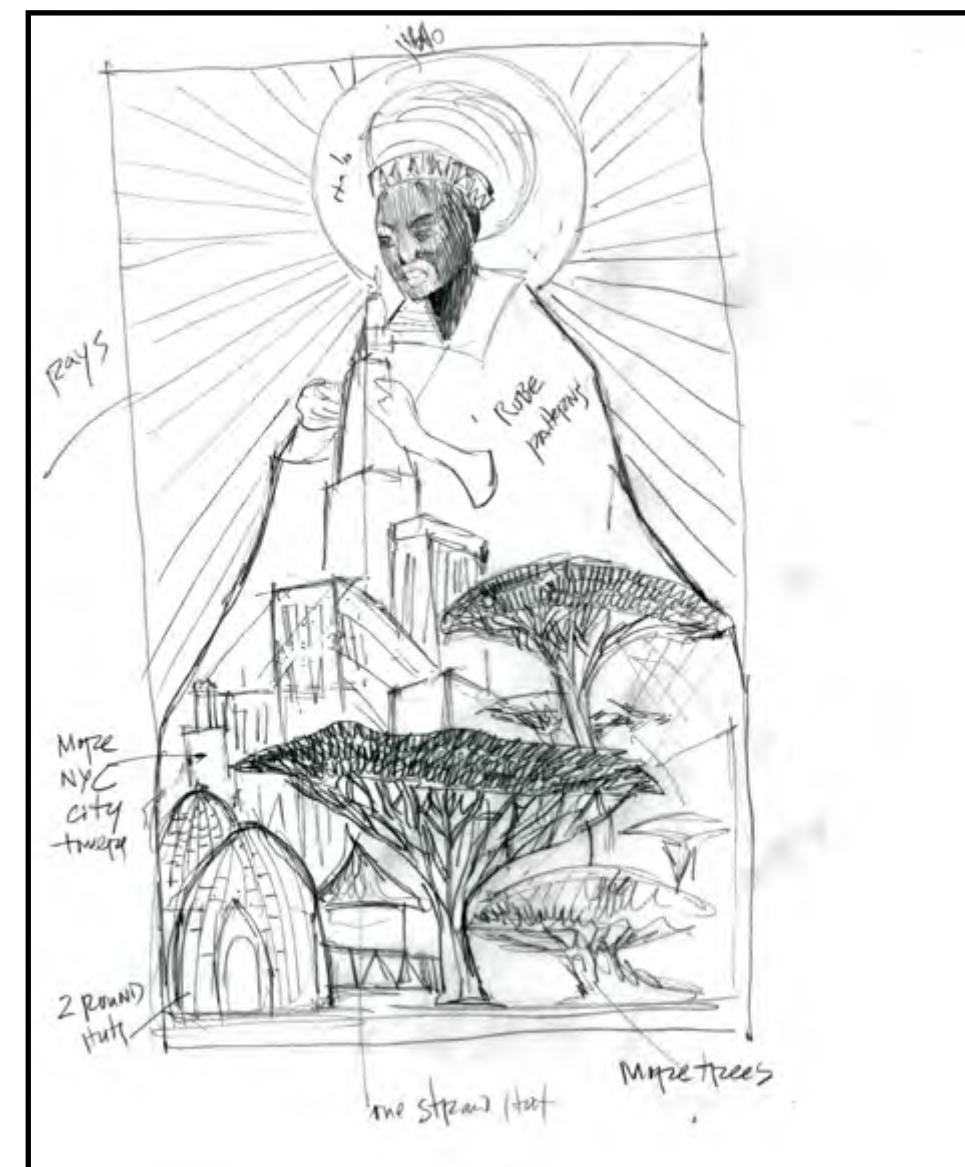

NETFLIX

CREATED BY VEENA SUD

SEVEN SECONDS

PRODUCTION DESIGN BY KALINA IVANOV

ART DIRECTION BY: ALISON FORD

SET DECORATION BY LYDIA MARKS

CONCEPT SKETCH FOR THE ACCIDENT SITE

GREENVILLE POLICE PRECINCT

SET PHOTOS - STAGE BUILD

KEY MURAL ART

CONCEPT SKETCH FOR BRENTON'S MURAL

BRENTON'S ROOM - SET PHOTOS

BRENTON'S NEW HOME

SKATE PARK - GRAFFITI ART

CLAIRE'S APARTMENT

DESIGN FOR KEY PAINTING