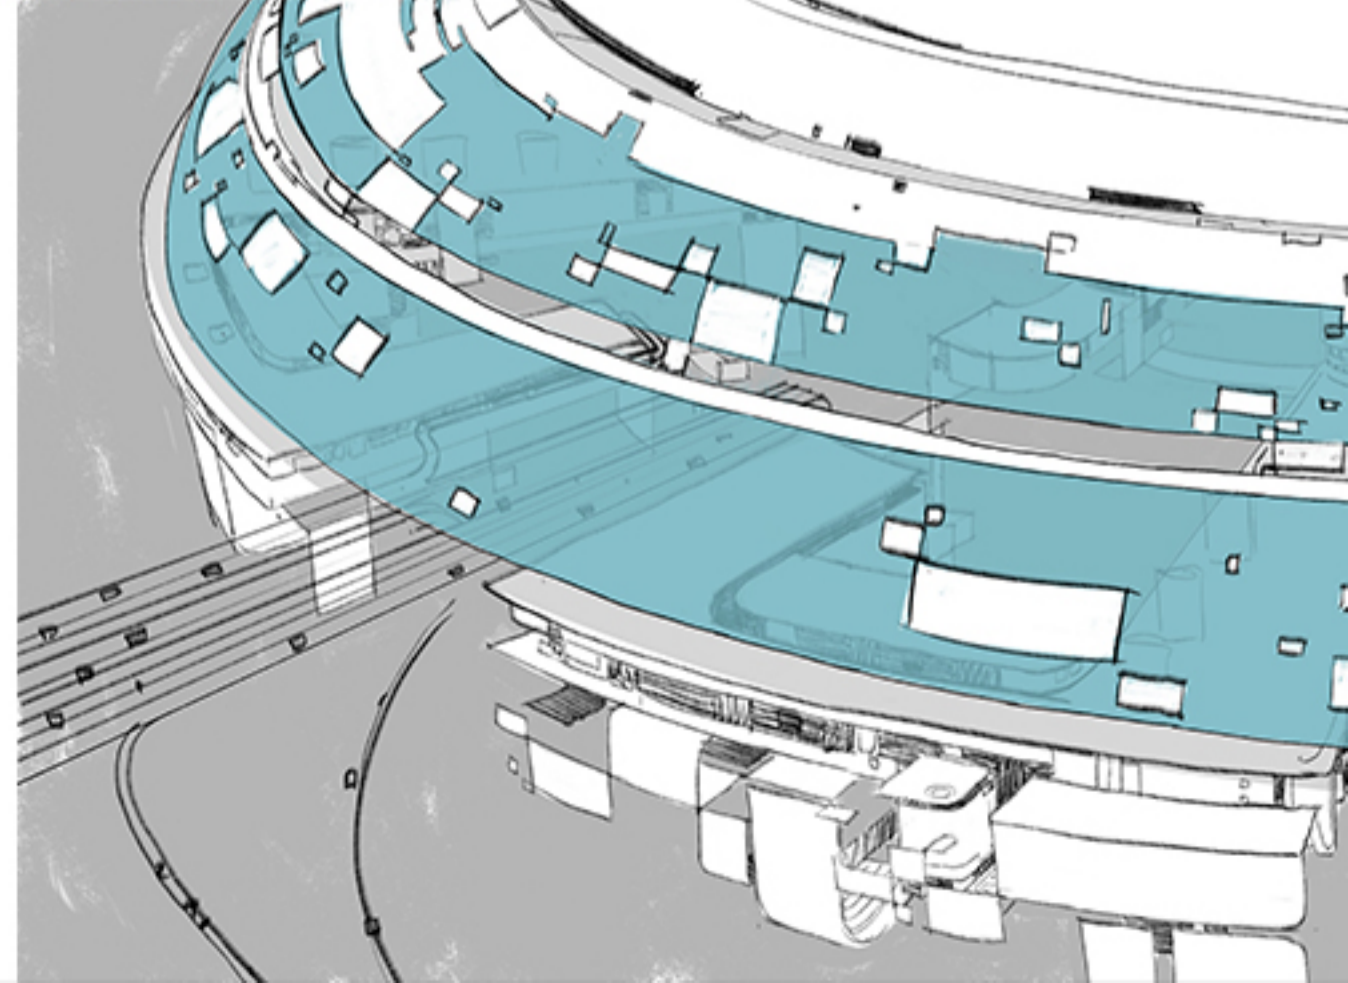

"A PLACE CALLED SLAUGHTER RACE"

FINAL FRAMES

VISUAL DEVELOPMENT

SLAUGHTER RACE BUILDING

EBAY EXTERIOR

OH MY DISNEY

BUZZZTUBE

* IF YOU NEED MORE LOOK UP 1950 MERCURY

MORE VANES FROM MODELING

AMLEY CAR
ONT 3/4 - EXT

WORLD WAR 1
US 1918
BRASS KNIVCLE
TESNOW KNIFE

Flamethrower is fed by the oil drums in trunk area

VEHICLES