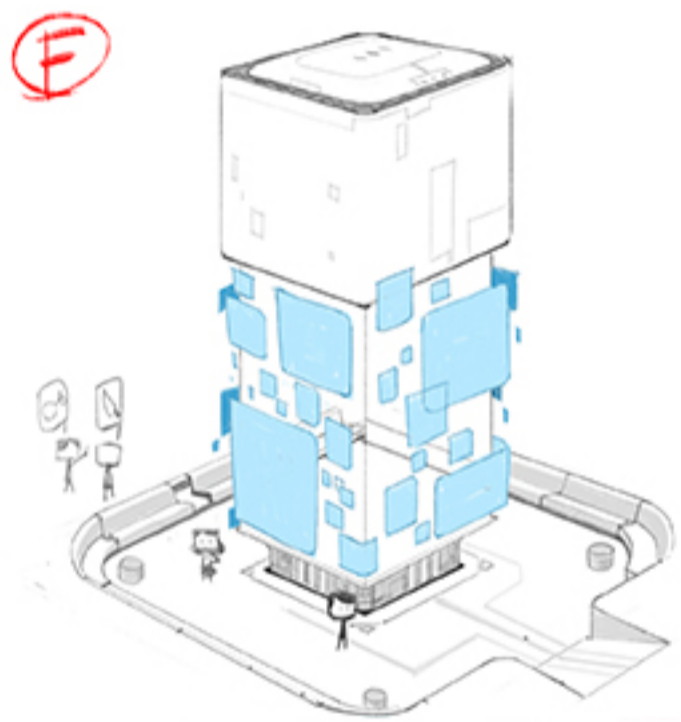

"A PLACE CALLED SLAUGHTER RACE"

FINAL FRAMES

VISUAL DEVELOPMENT

SLAUGHTER RACE BUILDING

EBAY EXTERIOR

OH MY DISNEY

BUZZZTUBE

* IF YOU NEED MORE LOOK UP 1950 MERCURY

MORE VANES FROM MODELING

AMLEY CAR
ONT 3/4 - EXT

WORLD WAR 1
US 1918
BRASS KNIVCLE
TESNOW KNIFE

Flamethrower is fed by the oil drums in trunk area

VEHICLES