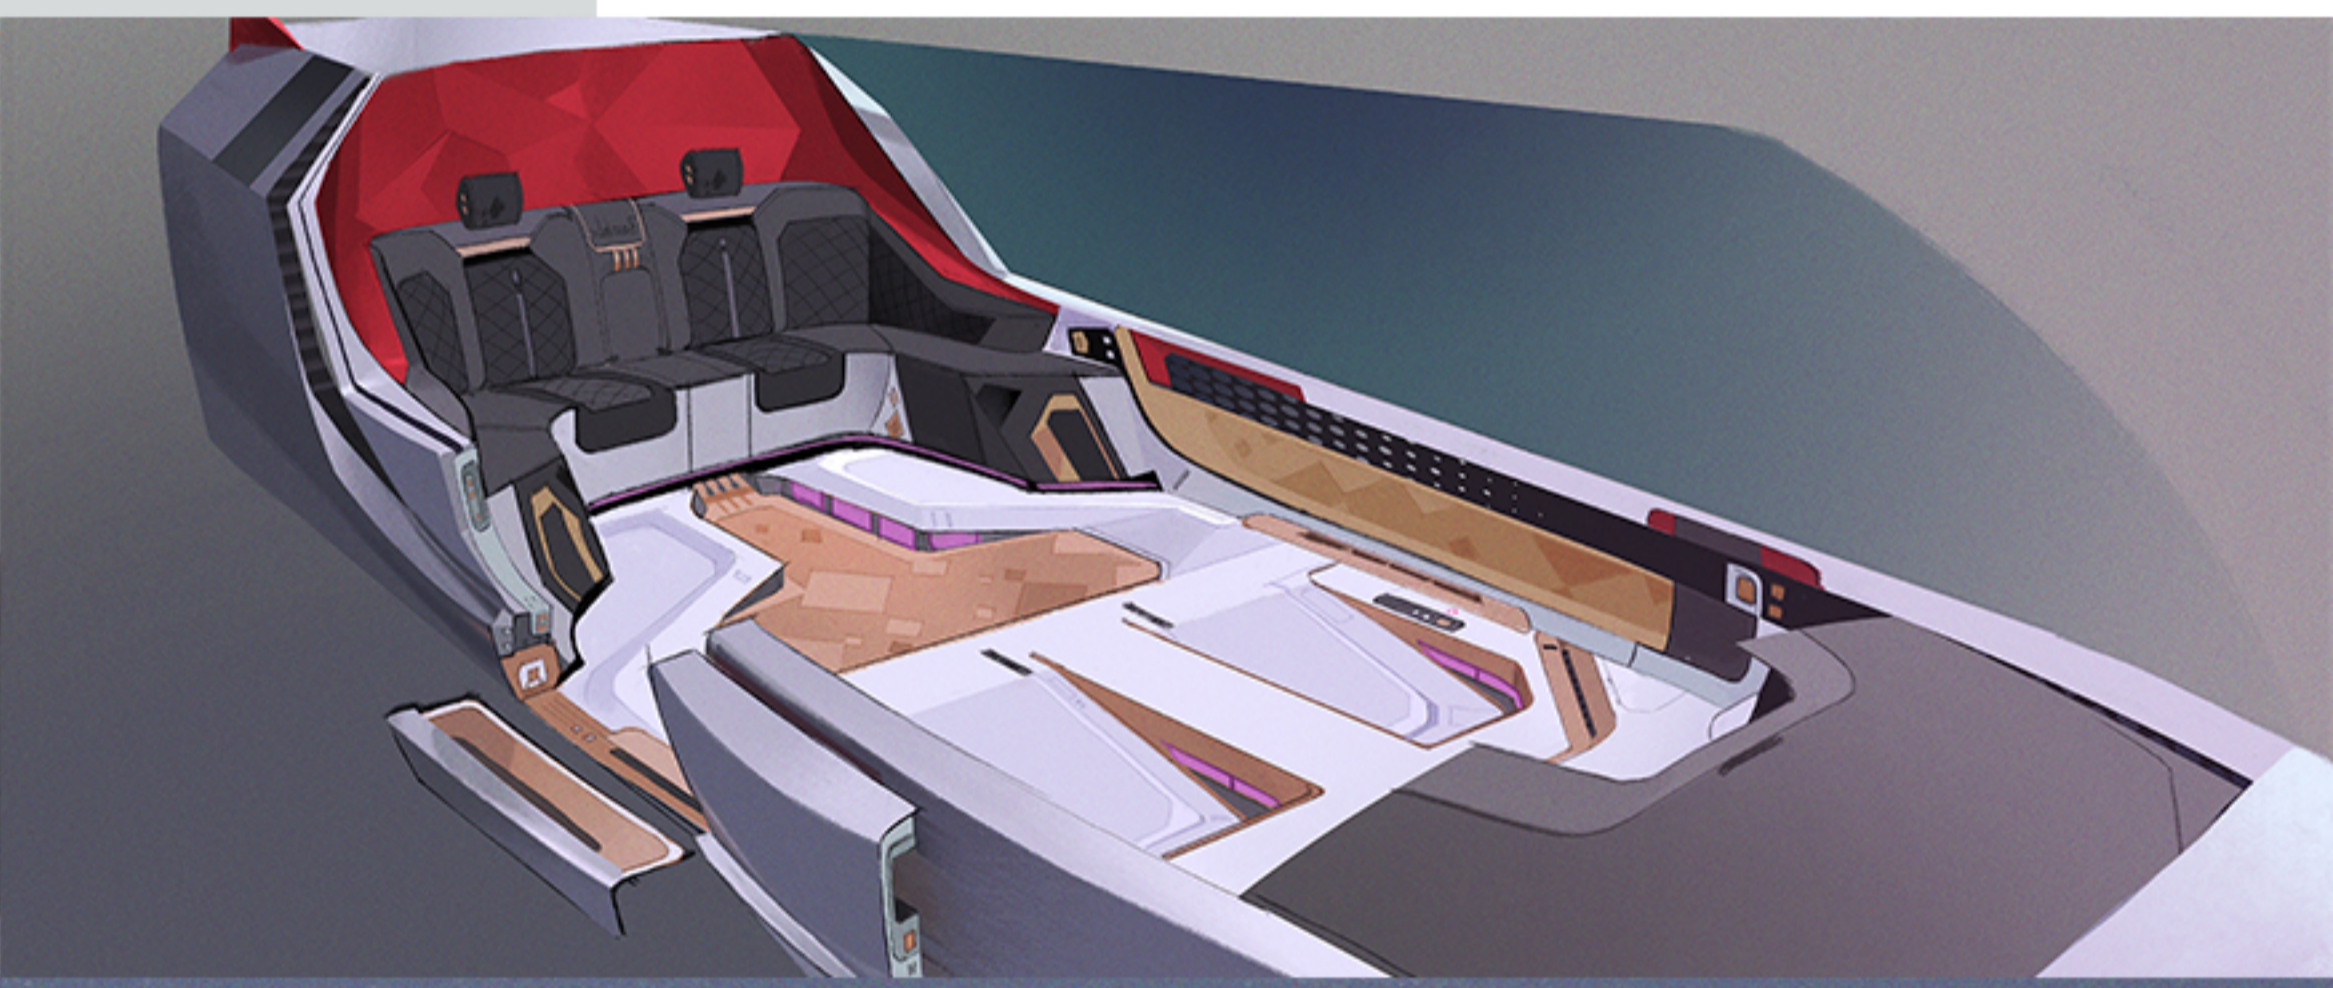

MORE VANES FROM MODELING

AMLEY CAR
ONT 3/4 - EXT

WORLD WAR 1
US 1918
BRASS KNIVCLE
TESNOW KNIFE

Flamethrower is fed by the oil drums in trunk area

VEHICLES