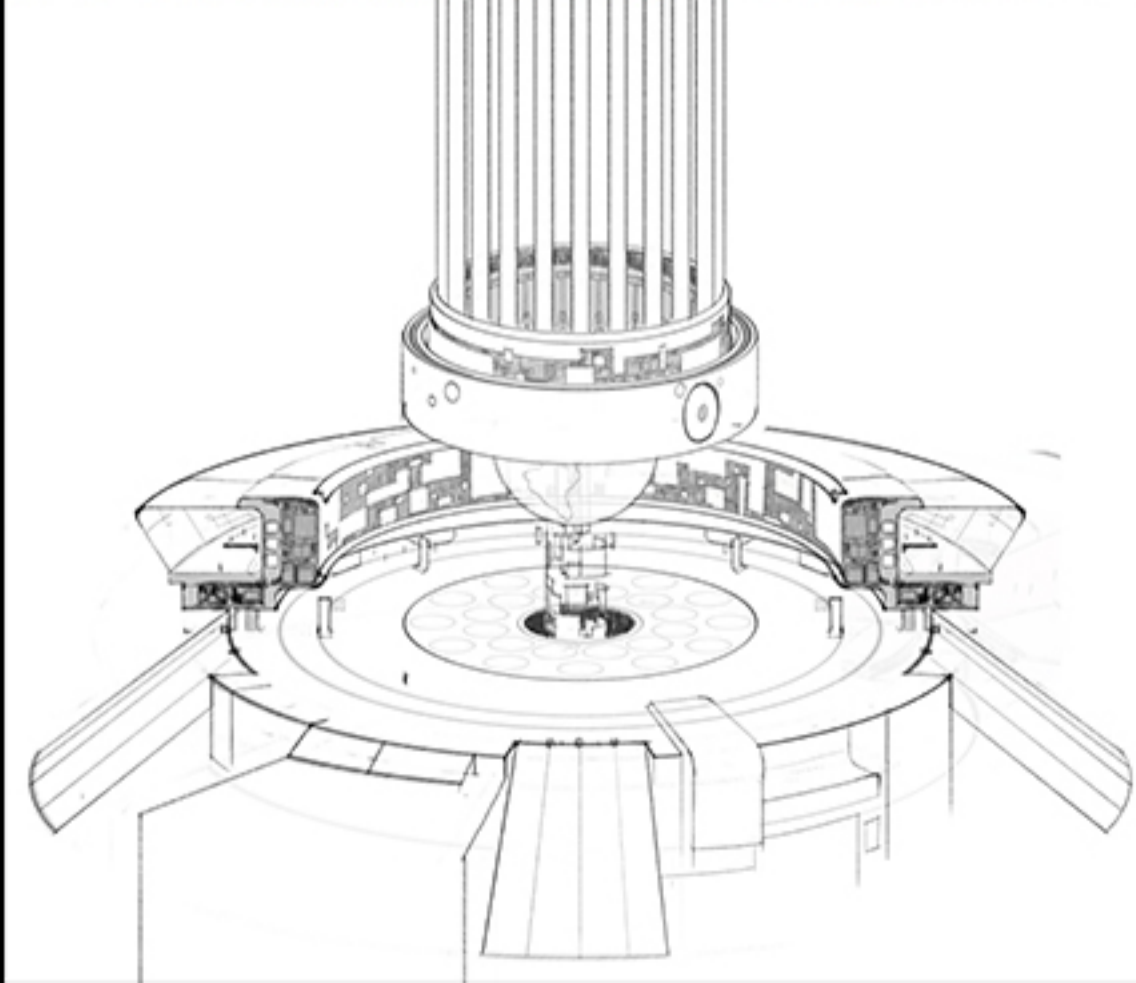

"A PLACE CALLED SLAUGHTER RACE"

FINAL FRAMES

VISUAL DEVELOPMENT

SLAUGHTER RACE BUILDING

EBAY EXTERIOR

OH MY DISNEY

BUZZZTUBE

* IF YOU NEED MORE LOOK UP 1950 MERCURY

MORE VANES FROM MODELING

AMLEY CAR
ONT 3/4 - EXT

WORLD WAR 1
US 1918
BRASS KNIVCLE
TESNOW KNIFE

Flamethrower is fed by the oil drums in trunk area

VEHICLES