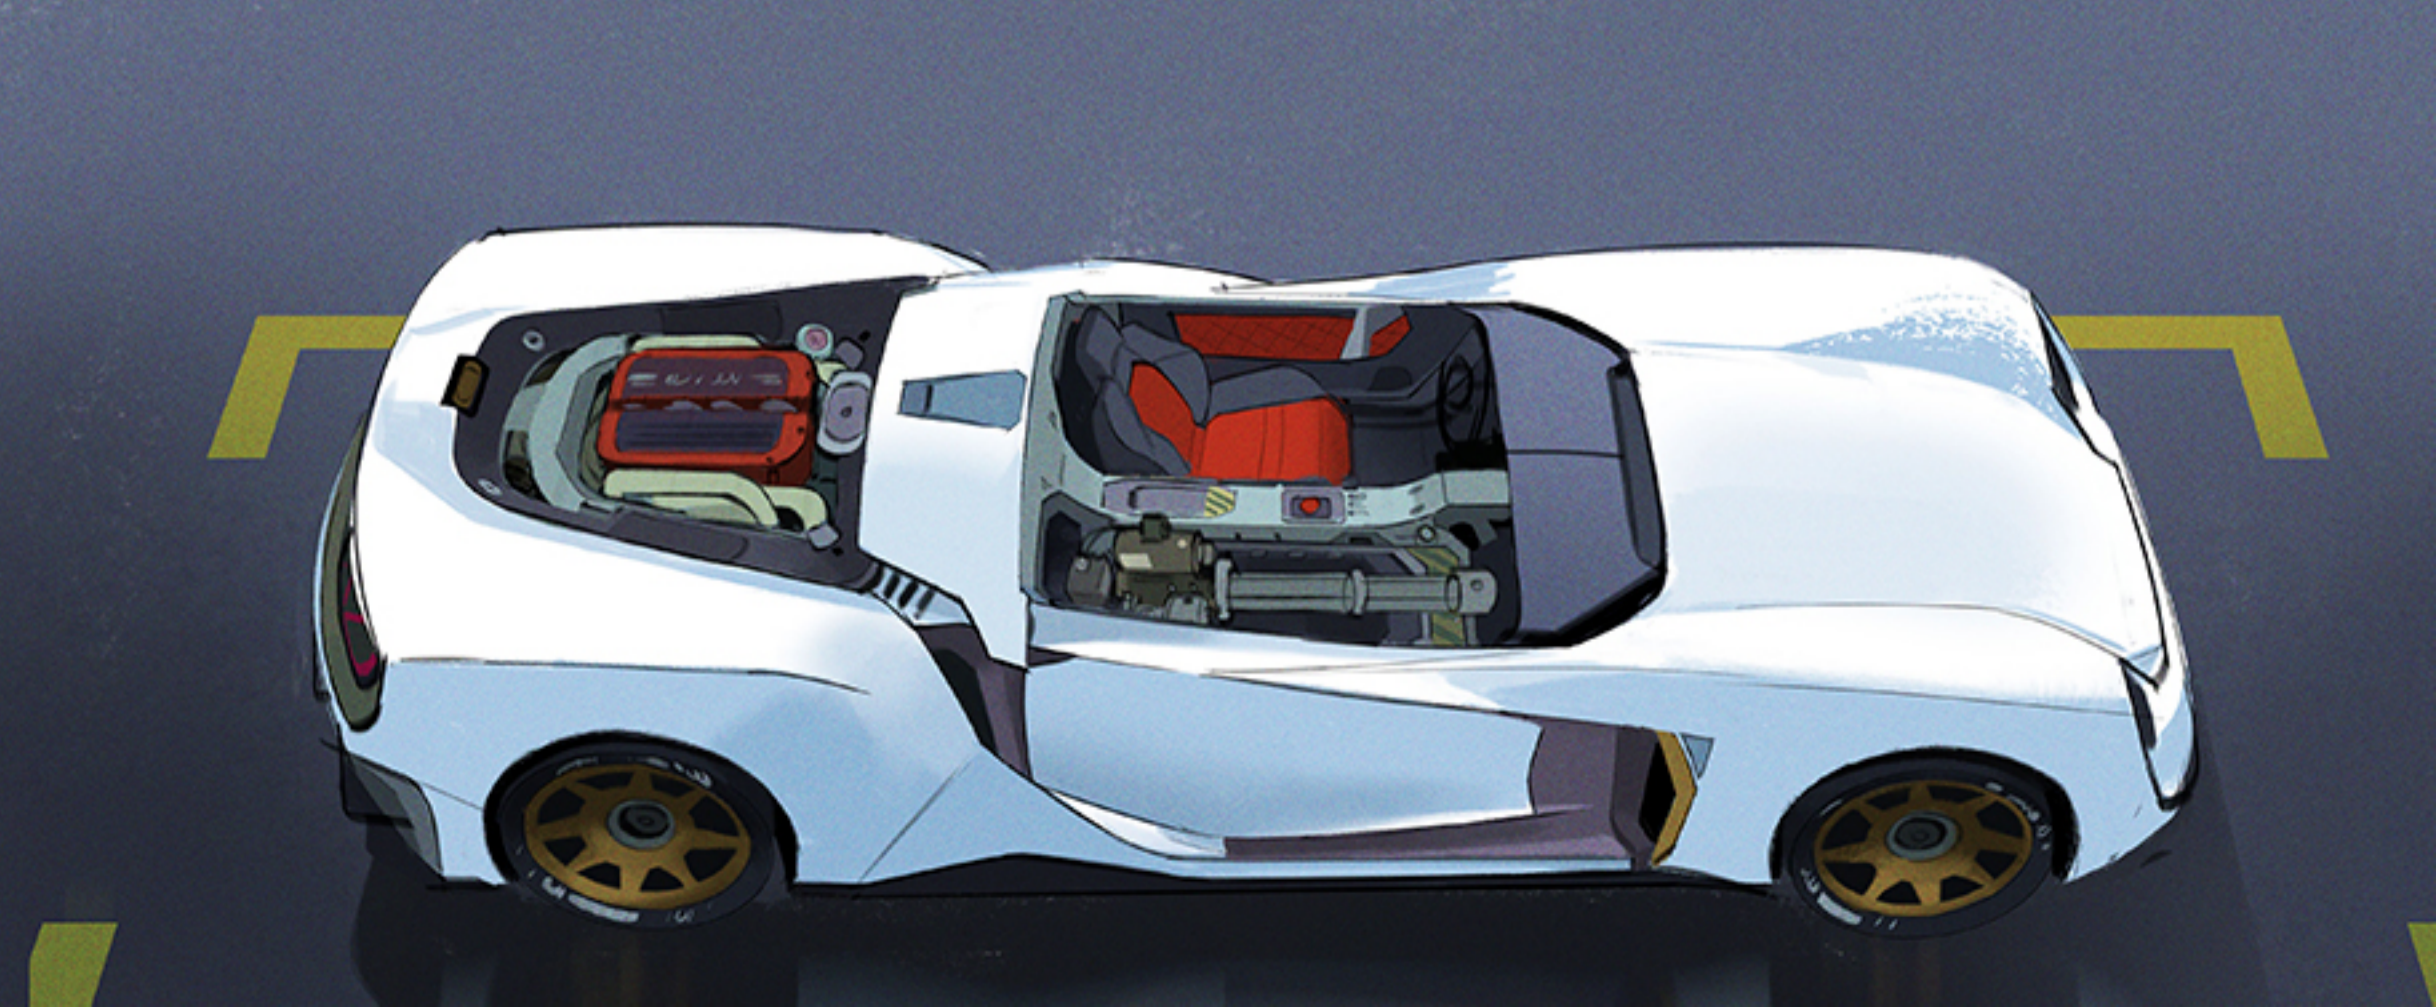

MORE VANES FROM MODELING

AMLEY CAR
ONT 3/4 - EXT

WORLD WAR 1
US 1918
BRASS KNIVCLE
TESNOW KNIFE

Flamethrower is fed by the oil drums in trunk area

VEHICLES