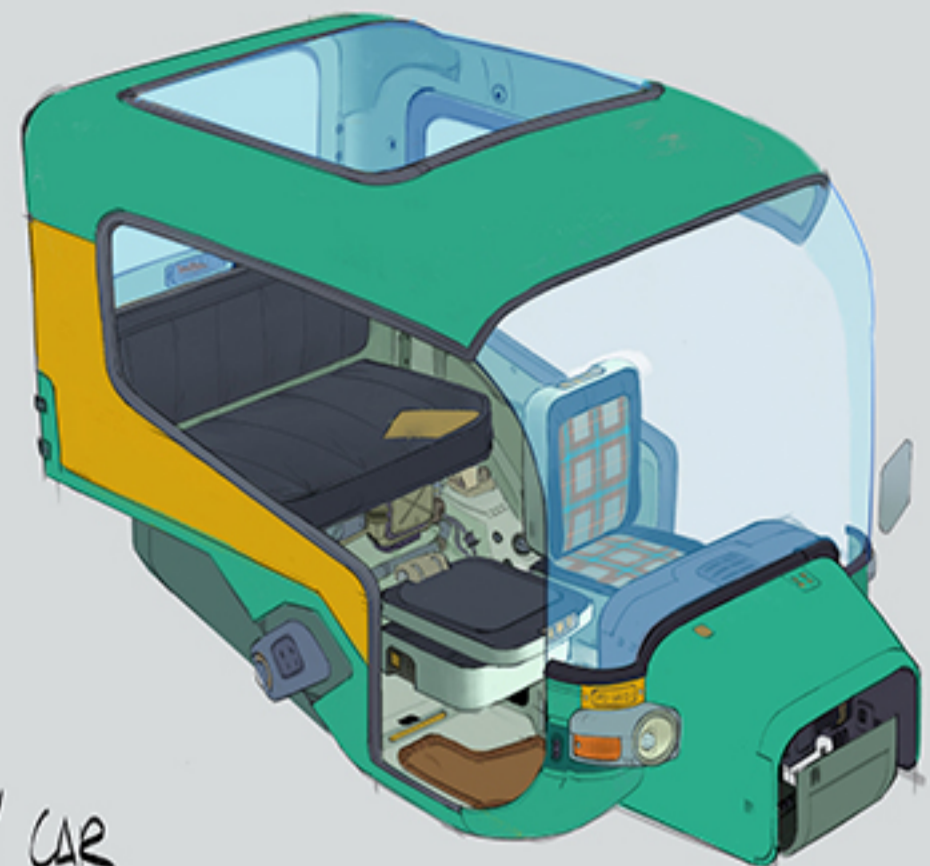

GREAT INTERIOR COLORS

PERFECT FLAMES AND IRIDESCENT PAINT

PINSTRIPING REF

THATS THE WHEEL!

HAVE MODELING ADD HOLES TO FILL SPACE

GREAT INTERIOR REF

NICE VARIETY OF METALS

BURNED CHROME

MORE VANES FROM MODELING

AMLEY CAR
ONT 3/4 - EXT

WORLD WAR 1
US 1918
BRASS KNIVCLE
TESNOW KNIFE

Flamethrower is fed by the oil drums in trunk area

VEHICLES