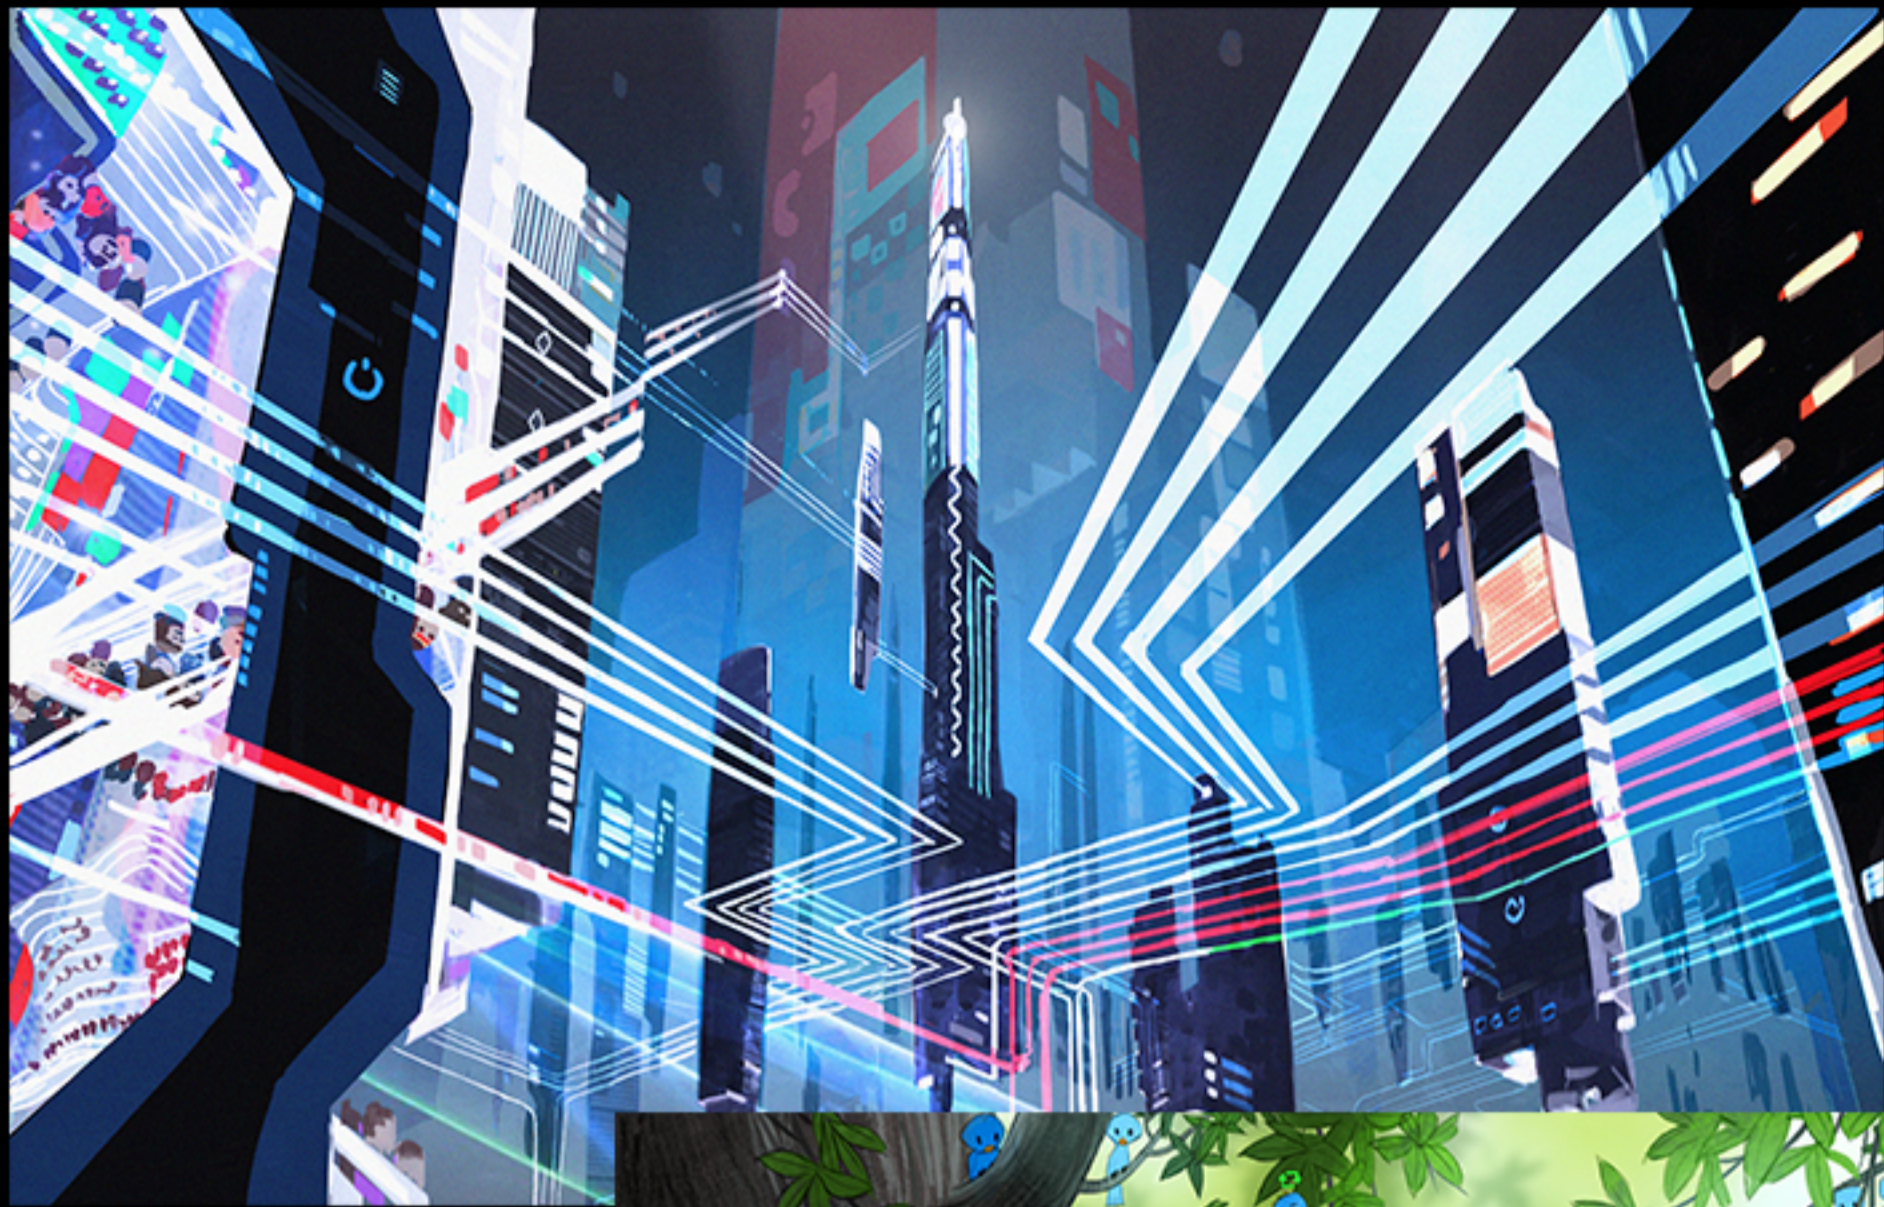

VISUAL DEVELOPMENT