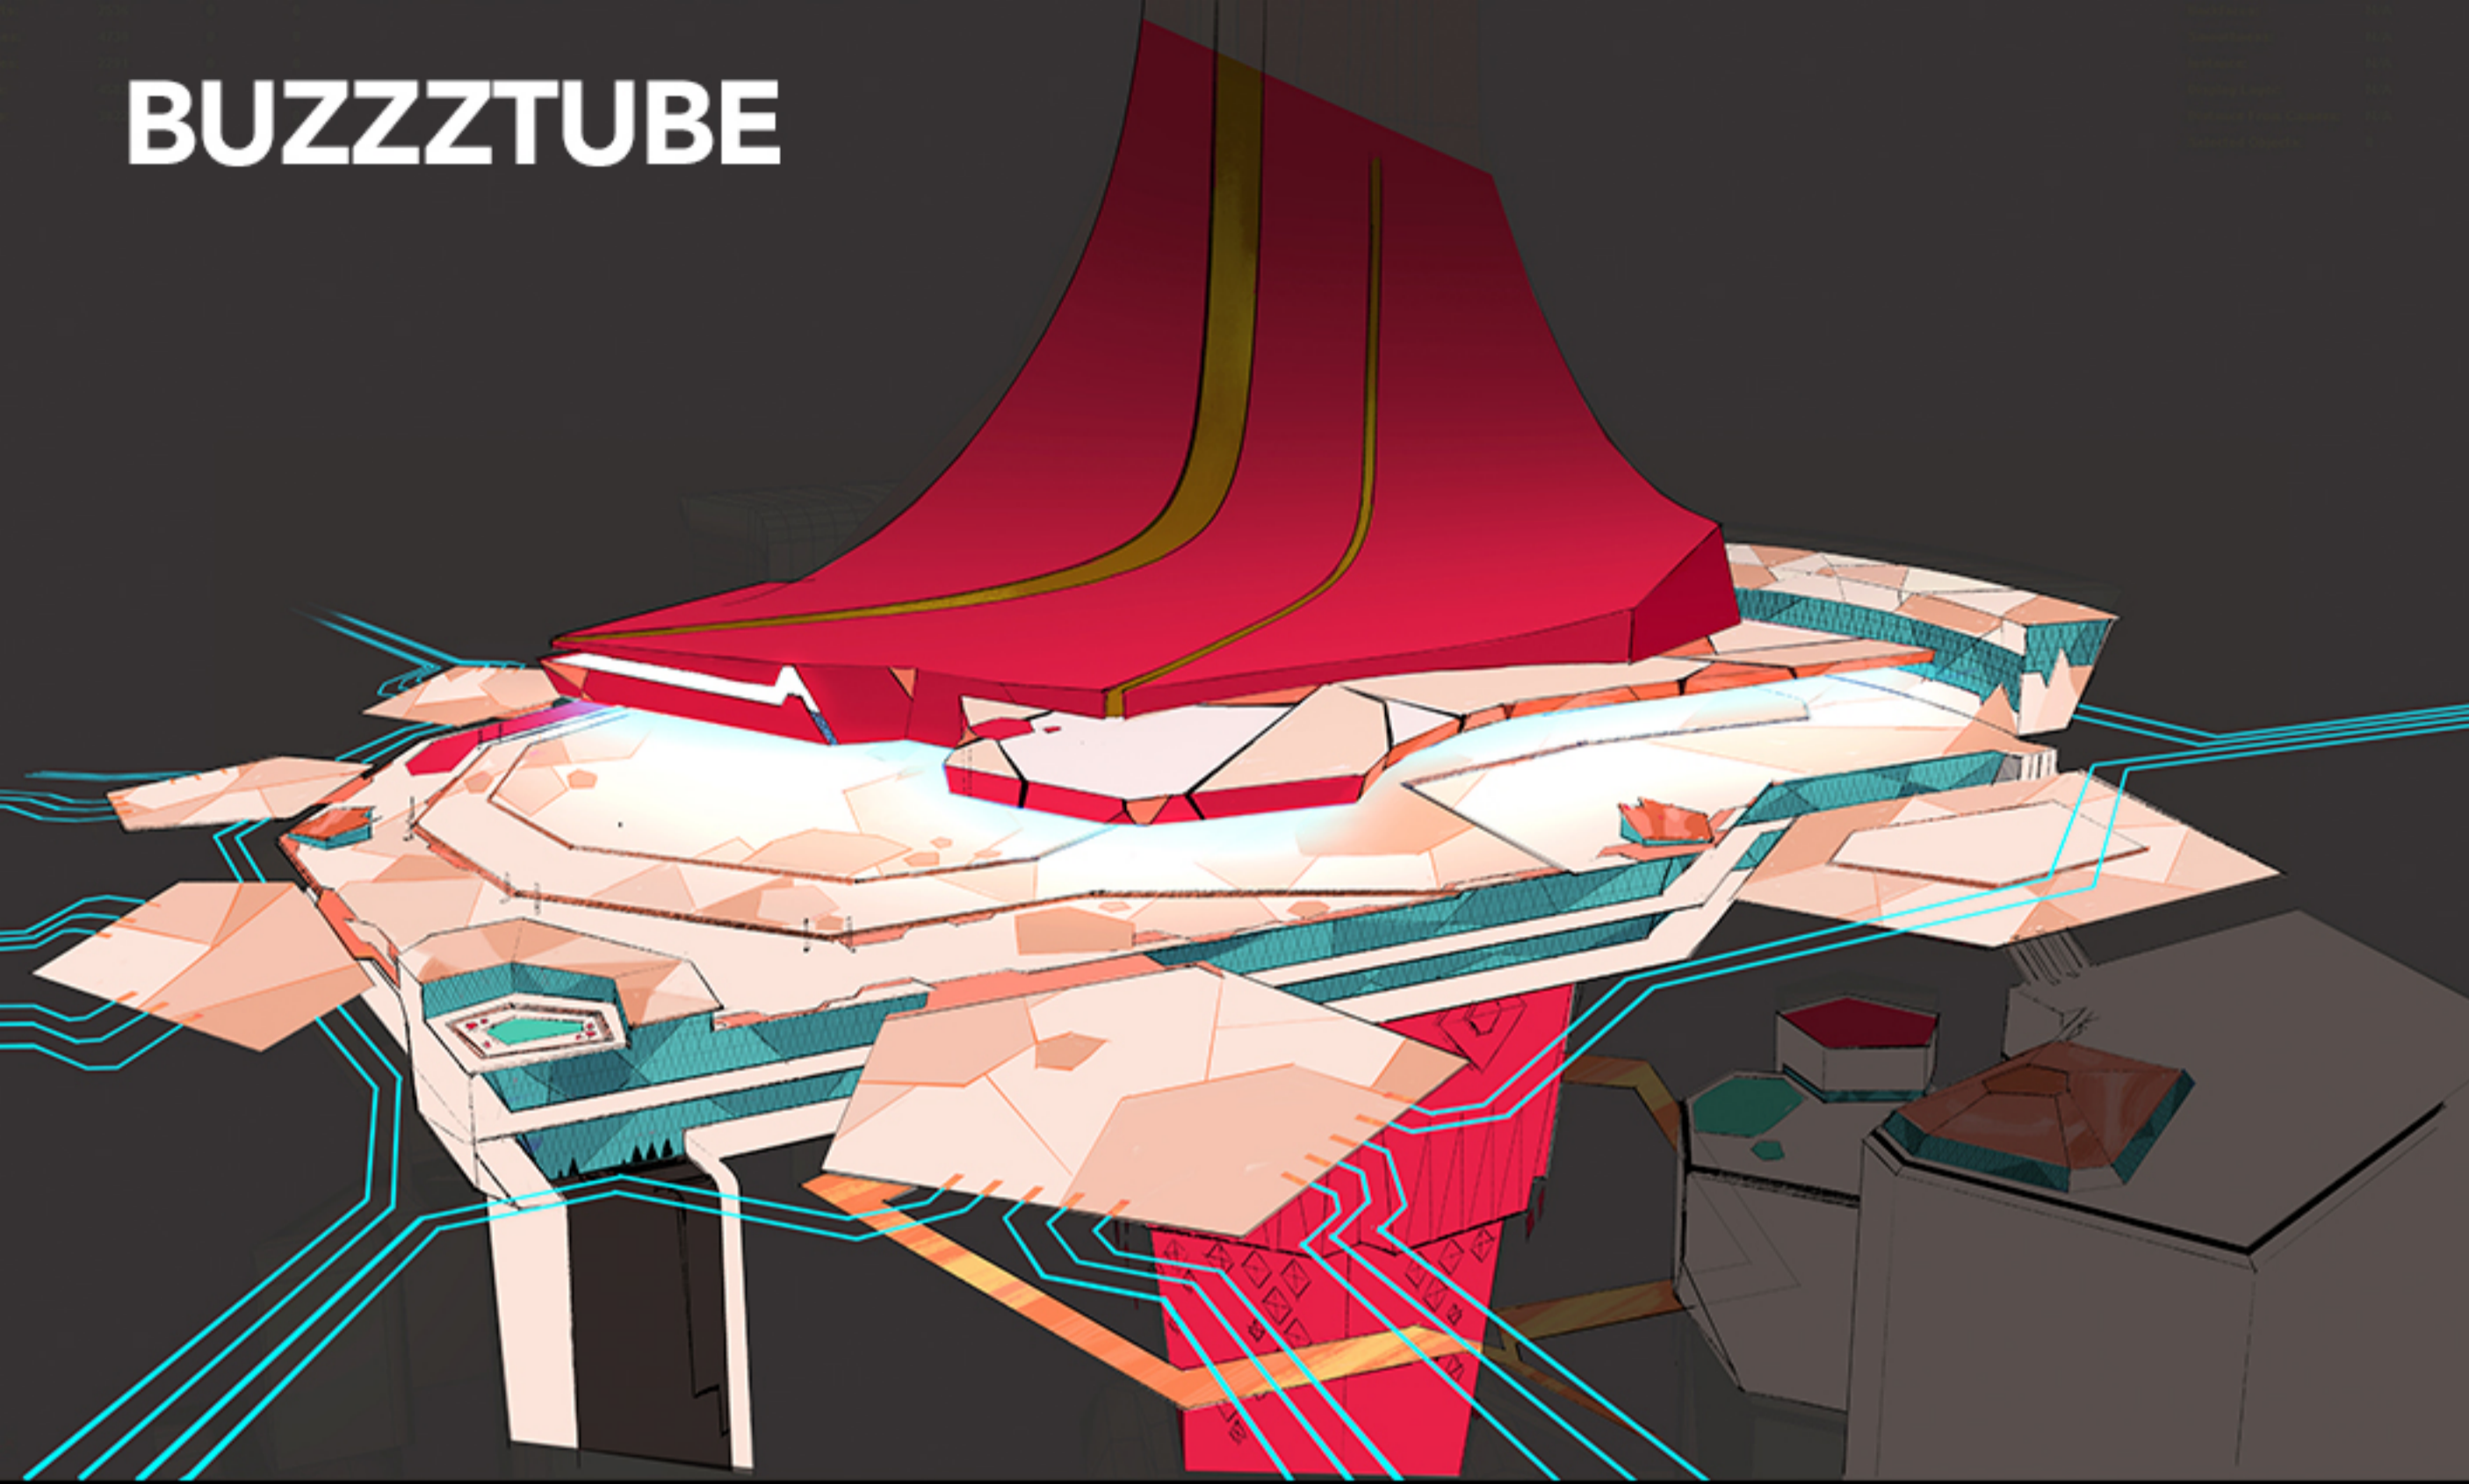

"A PLACE CALLED SLAUGHTER RACE"

FINAL FRAMES

VISUAL DEVELOPMENT

SLAUGHTER RACE BUILDING

EBAY EXTERIOR

OH MY DISNEY

BUZZZTUBE

* IF YOU NEED MORE LOOK UP 1950 MERCURY

MORE VANES FROM MODELING

AMLEY CAR
ONT 3/4 - EXT

WORLD WAR 1
US 1918
BRASS KNIVCLE
TESNOW KNIFE

Flamethrower is fed by the oil drums in trunk area

VEHICLES