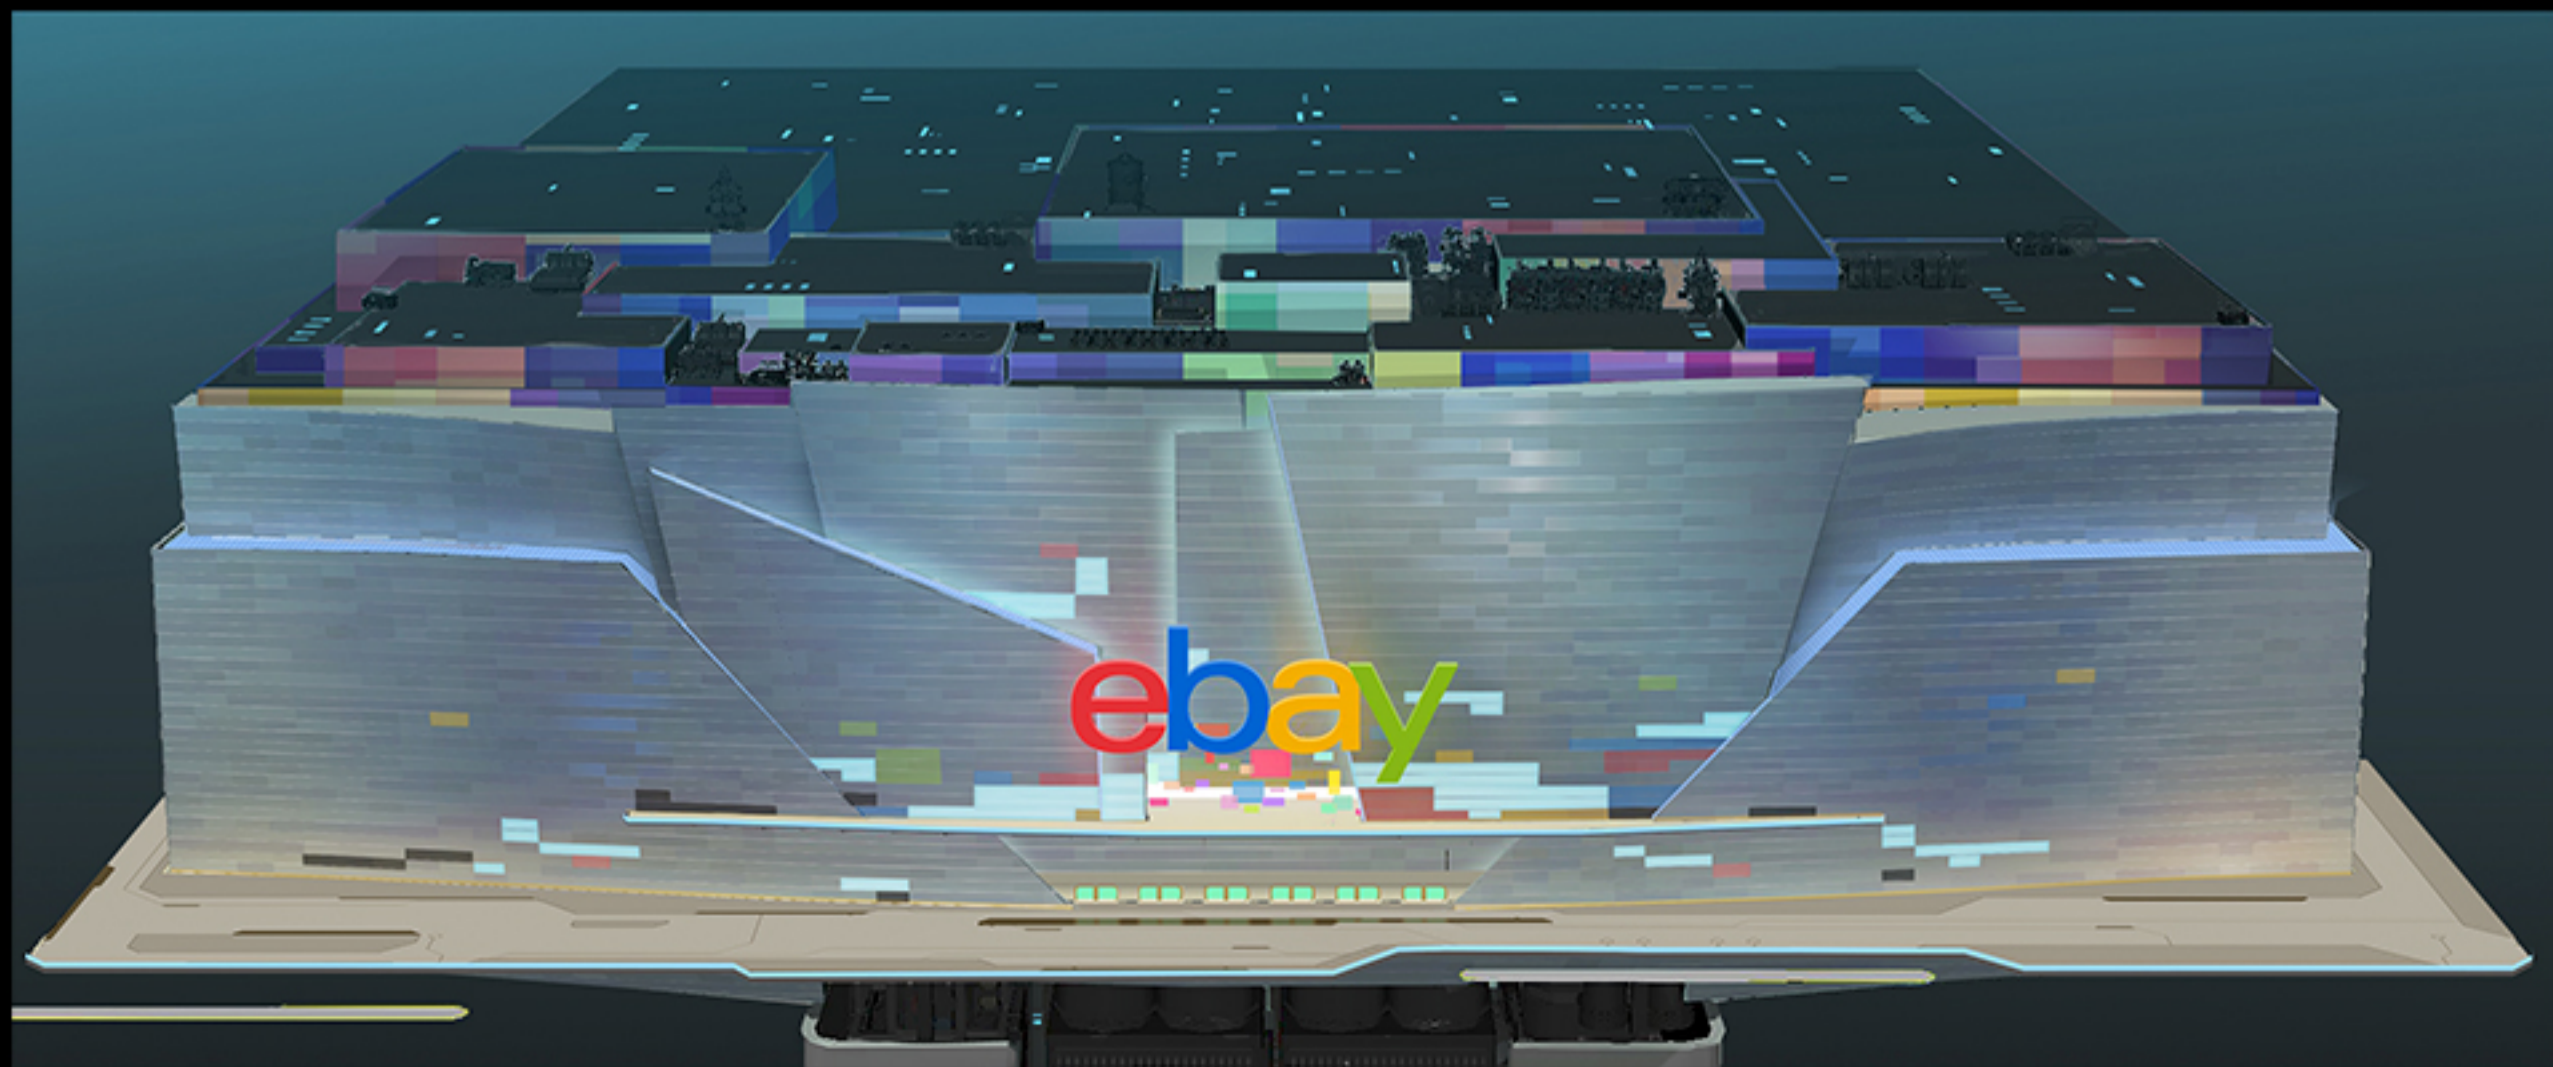

"A PLACE CALLED SLAUGHTER RACE"

FINAL FRAMES

VISUAL DEVELOPMENT

SLAUGHTER RACE BUILDING

EBAY EXTERIOR

OH MY DISNEY

BUZZZTUBE

* IF YOU NEED MORE LOOK UP 1950 MERCURY

MORE VANES FROM MODELING

AMLEY CAR
ONT 3/4 - EXT

WORLD WAR 1
US 1918
BRASS KNIVCLE
TESNOW KNIFE

Flamethrower is fed by the oil drums in trunk area

VEHICLES