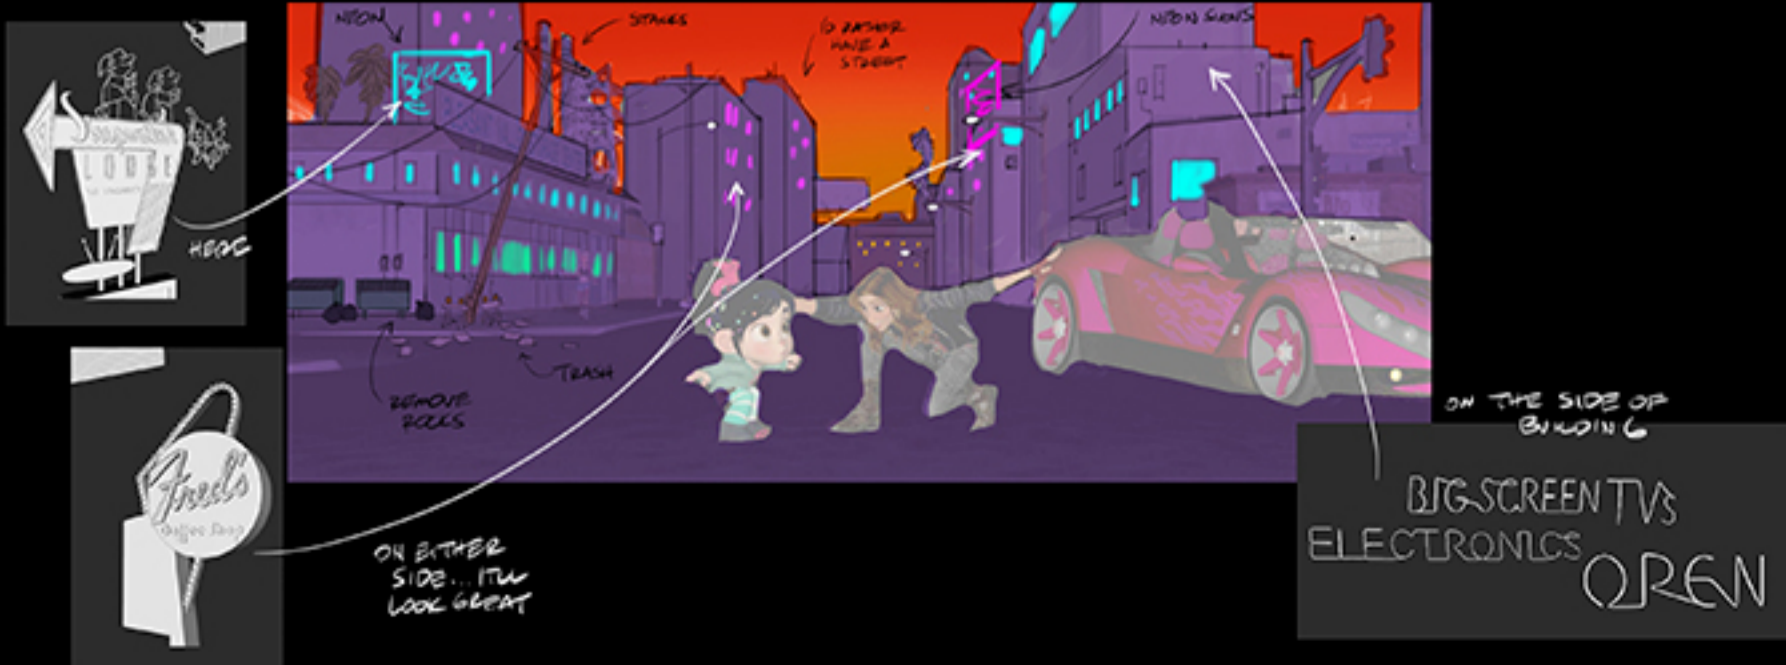

"A PLACE CALLED SLAUGHTER RACE"

FINAL FRAMES

VISUAL DEVELOPMENT

SLAUGHTER RACE BUILDING

EBAY EXTERIOR

OH MY DISNEY

BUZZZTUBE

* IF YOU NEED MORE LOOK UP 1950 MERCURY

MORE VANES FROM MODELING

AMLEY CAR
ONT 3/4 - EXT

WORLD WAR 1
US 1918
BRASS KNIVCLE
TESNOW KNIFE

Flamethrower is fed by the oil drums in trunk area

VEHICLES