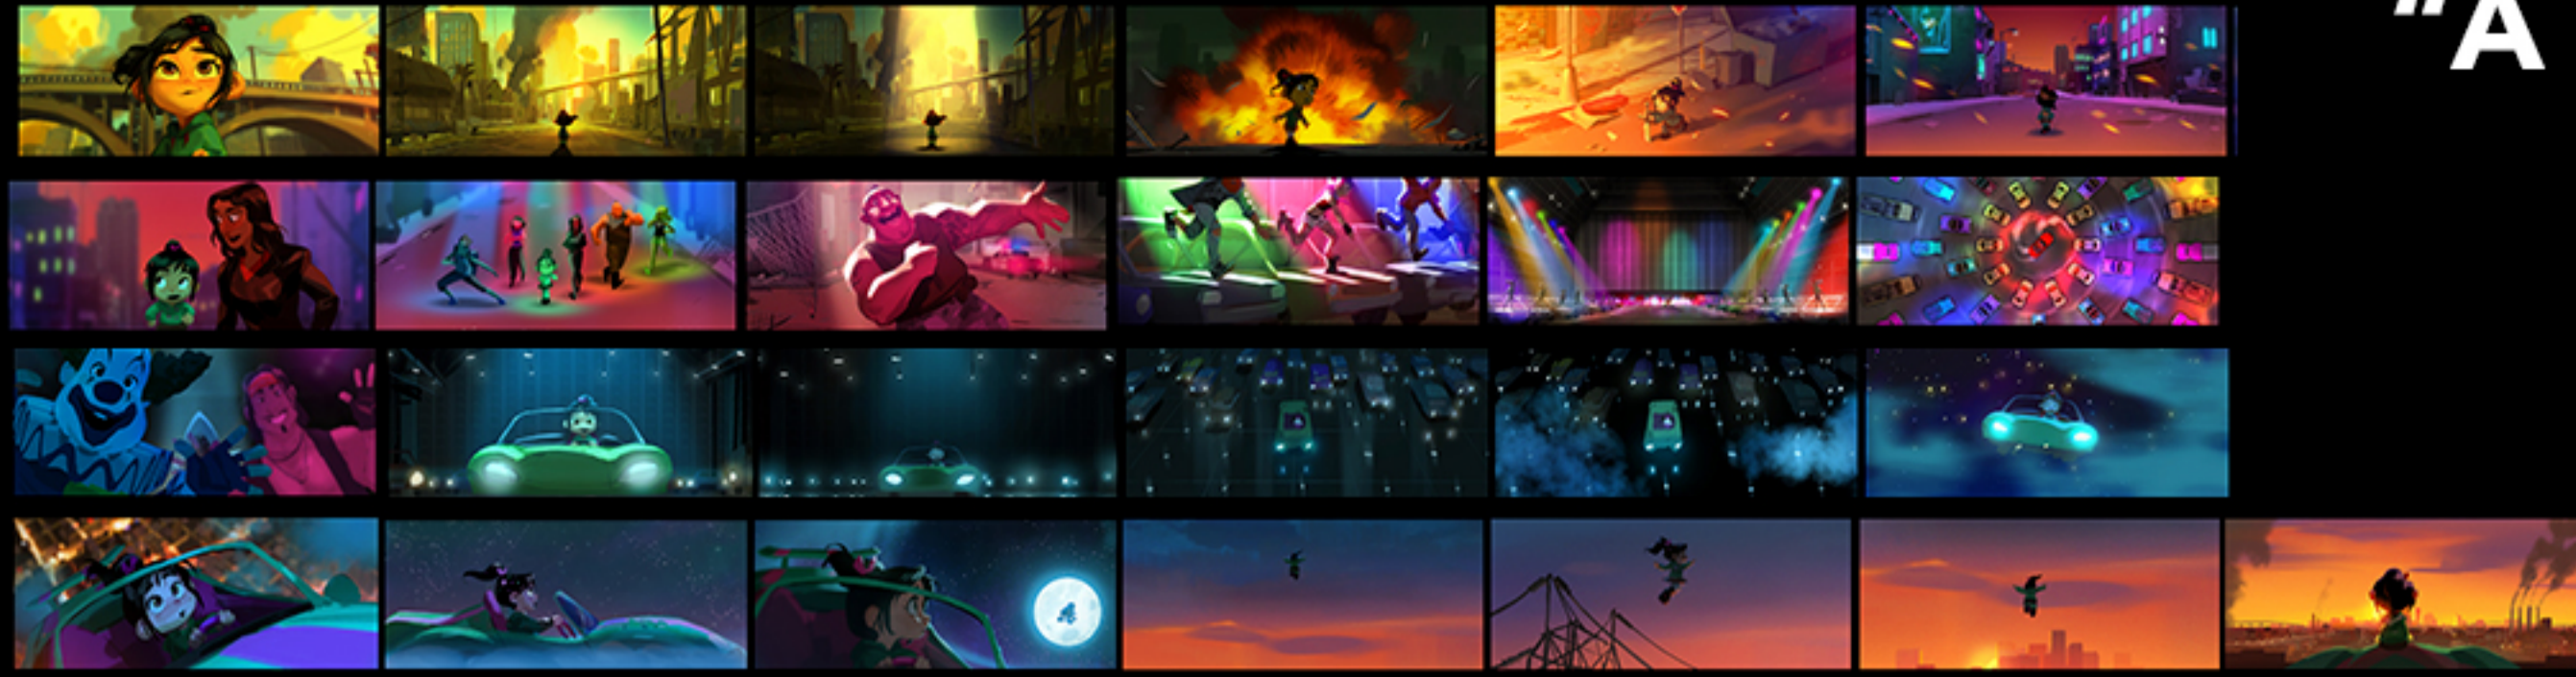

"A PLACE CALLED SLAUGHTER RACE"

FINAL FRAMES

VISUAL DEVELOPMENT

SLAUGHTER RACE BUILDING

EBAY EXTERIOR

OH MY DISNEY

BUZZZTUBE

* IF YOU NEED MORE LOOK UP 1950 MERCURY

GREAT INTERIOR COLORS

PERFECT FLAMES AND IRIDESCENT PAINT

PINSTRIPING REF

THATS THE WHEEL!

HAVE MODELING ADD HOLES TO FILL SPACE

GREAT INTERIOR REF

NICE VARIETY OF METALS

BURNED CHROME

MORE VANES FROM MODELING

AMLEY CAR
ONT 3/4 - EXT

WORLD WAR 1
US 1918
BRASS KNIVCLE
TESNOW KNIFE

Flamethrower is fed by the oil drums in trunk area

VEHICLES