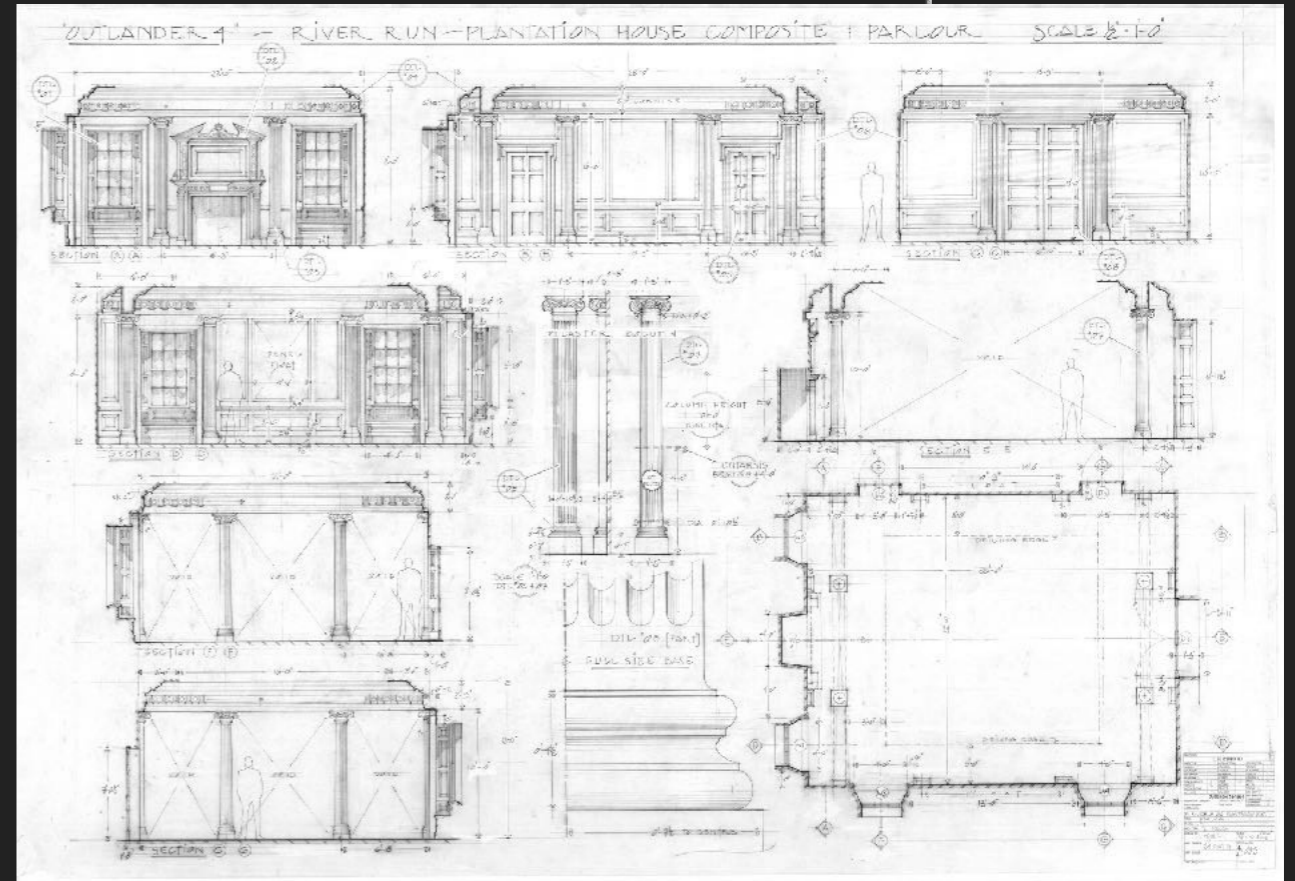

JON GARY STEELE

NICKI McCALLUM

STUART BRYCE

INT. RIVER RUN PARLOUR - FIREPLACE

INT. RIVER RUN DINING ROOM

OUTLANDER 4 - RIVER RUN - PLANTATION HOUSE COMPOSITE : ENTRANCE HALL

SCALE 1/2" = 1'-0"

NO.	DESCRIPTION	DATE	BY	CHECKED
1	DESIGN			
2	REVISED			
3	REVISED			
4	REVISED			
5	REVISED			
6	REVISED			
7	REVISED			
8	REVISED			
9	REVISED			
10	REVISED			
11	REVISED			
12	REVISED			
13	REVISED			
14	REVISED			
15	REVISED			
16	REVISED			
17	REVISED			
18	REVISED			
19	REVISED			
20	REVISED			
21	REVISED			
22	REVISED			
23	REVISED			
24	REVISED			
25	REVISED			
26	REVISED			
27	REVISED			
28	REVISED			
29	REVISED			
30	REVISED			
31	REVISED			
32	REVISED			
33	REVISED			
34	REVISED			
35	REVISED			
36	REVISED			
37	REVISED			
38	REVISED			
39	REVISED			
40	REVISED			
41	REVISED			
42	REVISED			
43	REVISED			
44	REVISED			
45	REVISED			
46	REVISED			
47	REVISED			
48	REVISED			
49	REVISED			
50	REVISED			
51	REVISED			
52	REVISED			
53	REVISED			
54	REVISED			
55	REVISED			
56	REVISED			
57	REVISED			
58	REVISED			
59	REVISED			
60	REVISED			
61	REVISED			
62	REVISED			
63	REVISED			
64	REVISED			
65	REVISED			
66	REVISED			
67	REVISED			
68	REVISED			
69	REVISED			
70	REVISED			
71	REVISED			
72	REVISED			
73	REVISED			
74	REVISED			
75	REVISED			
76	REVISED			
77	REVISED			
78	REVISED			
79	REVISED			
80	REVISED			
81	REVISED			
82	REVISED			
83	REVISED			
84	REVISED			
85	REVISED			
86	REVISED			
87	REVISED			
88	REVISED			
89	REVISED			
90	REVISED			
91	REVISED			
92	REVISED			
93	REVISED			
94	REVISED			
95	REVISED			
96	REVISED			
97	REVISED			
98	REVISED			
99	REVISED			
100	REVISED			

INT. RIVER RUN ENTRANCE HALL STAIRCASE

INT. RIVER RUN ENTRANCE HALL STAIRCASE

EXT. FRASER'S RIDGE CABIN

EXT. FRASER'S RIDGE CABIN

EXT. FRASER'S RIDGE CABIN

EXT. FRASER'S RIDGE CABIN

STARZ

INT. TAVERN BEDROOM