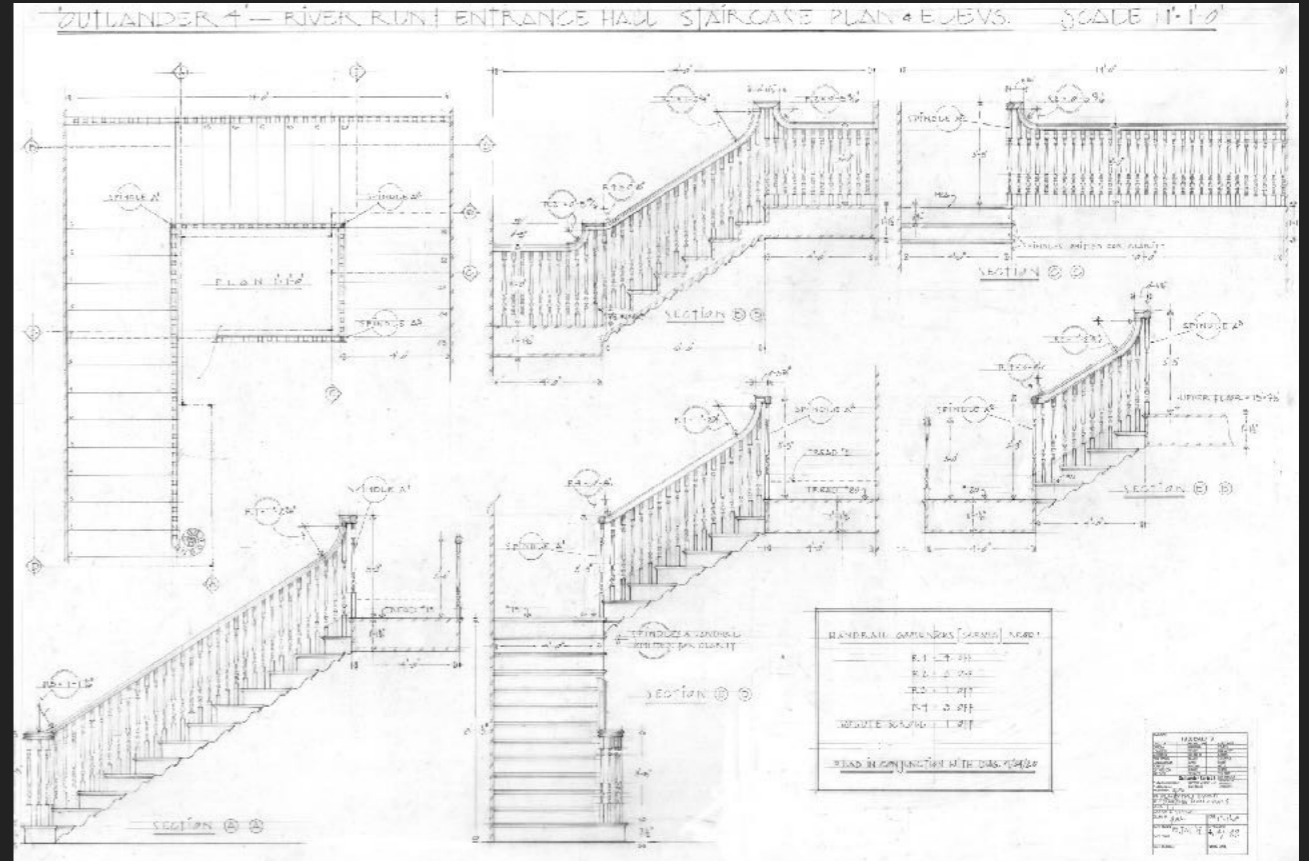

JON GARY STEELE

NICKI McCALLUM

STUART BRYCE

INT. RIVER RUN PARLOUR - FIREPLACE

INT. RIVER RUN DINING ROOM

OUTLANDER 4 - RIVER RUN - PLANTATION HOUSE COMPOSITE : ENTRANCE HALL

SCALE 1/2" = 1'-0"

NO.	DESCRIPTION	DATE	BY	CHECKED
1	DESIGN			
2	REVISED			
3	REVISED			
4	REVISED			
5	REVISED			
6	REVISED			
7	REVISED			
8	REVISED			
9	REVISED			
10	REVISED			
11	REVISED			
12	REVISED			
13	REVISED			
14	REVISED			
15	REVISED			
16	REVISED			
17	REVISED			
18	REVISED			
19	REVISED			
20	REVISED			
21	REVISED			
22	REVISED			
23	REVISED			
24	REVISED			
25	REVISED			
26	REVISED			
27	REVISED			
28	REVISED			
29	REVISED			
30	REVISED			
31	REVISED			
32	REVISED			
33	REVISED			
34	REVISED			
35	REVISED			
36	REVISED			
37	REVISED			
38	REVISED			
39	REVISED			
40	REVISED			
41	REVISED			
42	REVISED			
43	REVISED			
44	REVISED			
45	REVISED			
46	REVISED			
47	REVISED			
48	REVISED			
49	REVISED			
50	REVISED			
51	REVISED			
52	REVISED			
53	REVISED			
54	REVISED			
55	REVISED			
56	REVISED			
57	REVISED			
58	REVISED			
59	REVISED			
60	REVISED			
61	REVISED			
62	REVISED			
63	REVISED			
64	REVISED			
65	REVISED			
66	REVISED			
67	REVISED			
68	REVISED			
69	REVISED			
70	REVISED			
71	REVISED			
72	REVISED			
73	REVISED			
74	REVISED			
75	REVISED			
76	REVISED			
77	REVISED			
78	REVISED			
79	REVISED			
80	REVISED			
81	REVISED			
82	REVISED			
83	REVISED			
84	REVISED			
85	REVISED			
86	REVISED			
87	REVISED			
88	REVISED			
89	REVISED			
90	REVISED			
91	REVISED			
92	REVISED			
93	REVISED			
94	REVISED			
95	REVISED			
96	REVISED			
97	REVISED			
98	REVISED			
99	REVISED			
100	REVISED			

INT. RIVER RUN ENTRANCE HALL STAIRCASE

INT. RIVER RUN ENTRANCE HALL STAIRCASE

EXT. FRASER'S RIDGE CABIN

EXT. FRASER'S RIDGE CABIN

EXT. FRASER'S RIDGE CABIN

EXT. FRASER'S RIDGE CABIN

STARZ

INT. TAVERN BEDROOM