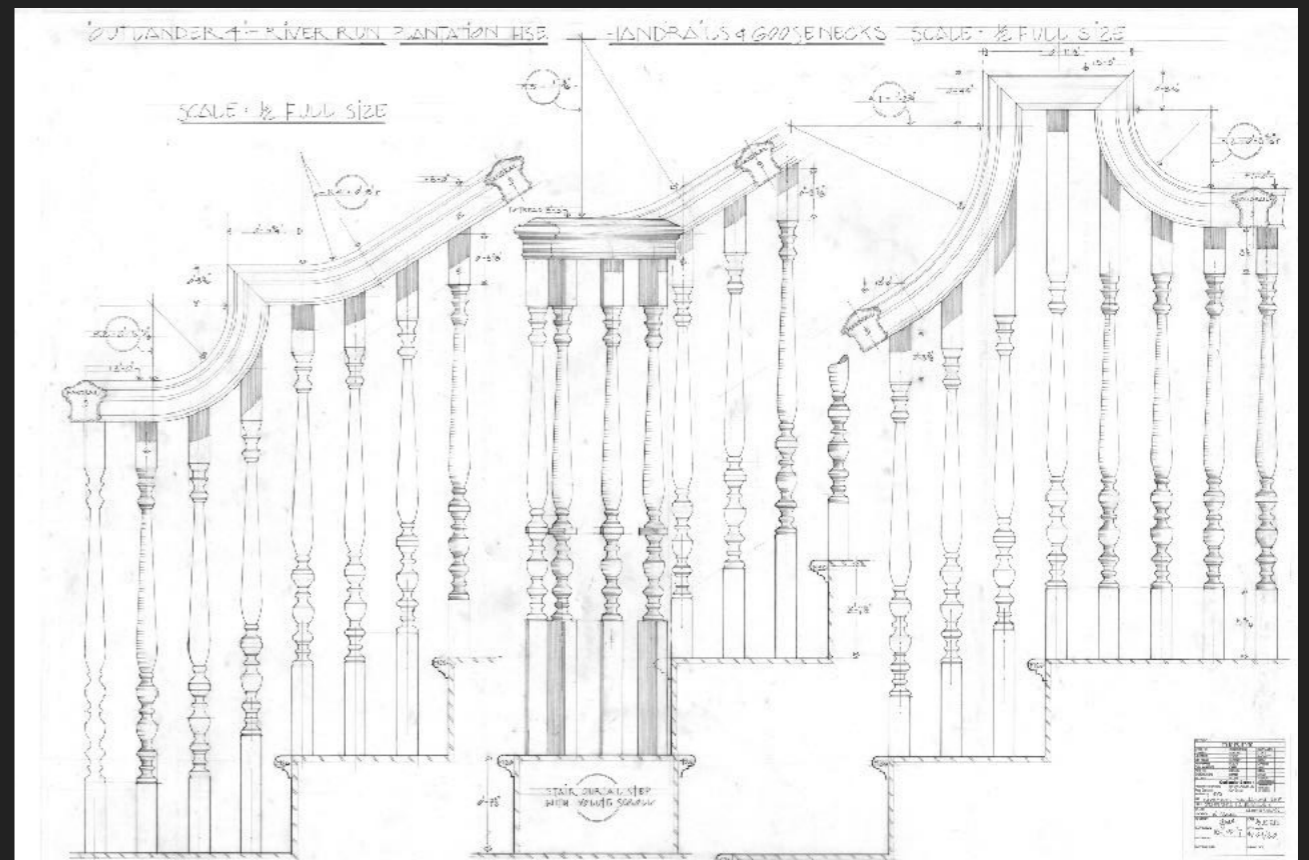

JON GARY STEELE

NICKI McCALLUM

STUART BRYCE

INT. RIVER RUN PARLOUR - FIREPLACE

INT. RIVER RUN DINING ROOM

OUTLANDER 4 - RIVER RUN - PLANTATION HOUSE COMPOSITE : ENTRANCE HALL

SCALE 1/2" = 1'-0"

NO.	DESCRIPTION	DATE	BY	CHECKED
1	DESIGN			
2	REVISED			
3	REVISED			
4	REVISED			
5	REVISED			
6	REVISED			
7	REVISED			
8	REVISED			
9	REVISED			
10	REVISED			
11	REVISED			
12	REVISED			
13	REVISED			
14	REVISED			
15	REVISED			
16	REVISED			
17	REVISED			
18	REVISED			
19	REVISED			
20	REVISED			
21	REVISED			
22	REVISED			
23	REVISED			
24	REVISED			
25	REVISED			
26	REVISED			
27	REVISED			
28	REVISED			
29	REVISED			
30	REVISED			
31	REVISED			
32	REVISED			
33	REVISED			
34	REVISED			
35	REVISED			
36	REVISED			
37	REVISED			
38	REVISED			
39	REVISED			
40	REVISED			
41	REVISED			
42	REVISED			
43	REVISED			
44	REVISED			
45	REVISED			
46	REVISED			
47	REVISED			
48	REVISED			
49	REVISED			
50	REVISED			
51	REVISED			
52	REVISED			
53	REVISED			
54	REVISED			
55	REVISED			
56	REVISED			
57	REVISED			
58	REVISED			
59	REVISED			
60	REVISED			
61	REVISED			
62	REVISED			
63	REVISED			
64	REVISED			
65	REVISED			
66	REVISED			
67	REVISED			
68	REVISED			
69	REVISED			
70	REVISED			
71	REVISED			
72	REVISED			
73	REVISED			
74	REVISED			
75	REVISED			
76	REVISED			
77	REVISED			
78	REVISED			
79	REVISED			
80	REVISED			
81	REVISED			
82	REVISED			
83	REVISED			
84	REVISED			
85	REVISED			
86	REVISED			
87	REVISED			
88	REVISED			
89	REVISED			
90	REVISED			
91	REVISED			
92	REVISED			
93	REVISED			
94	REVISED			
95	REVISED			
96	REVISED			
97	REVISED			
98	REVISED			
99	REVISED			
100	REVISED			

INT. RIVER RUN ENTRANCE HALL STAIRCASE

INT. RIVER RUN ENTRANCE HALL STAIRCASE

EXT. FRASER'S RIDGE CABIN

EXT. FRASER'S RIDGE CABIN

EXT. FRASER'S RIDGE CABIN

EXT. FRASER'S RIDGE CABIN

STARZ

INT. TAVERN BEDROOM