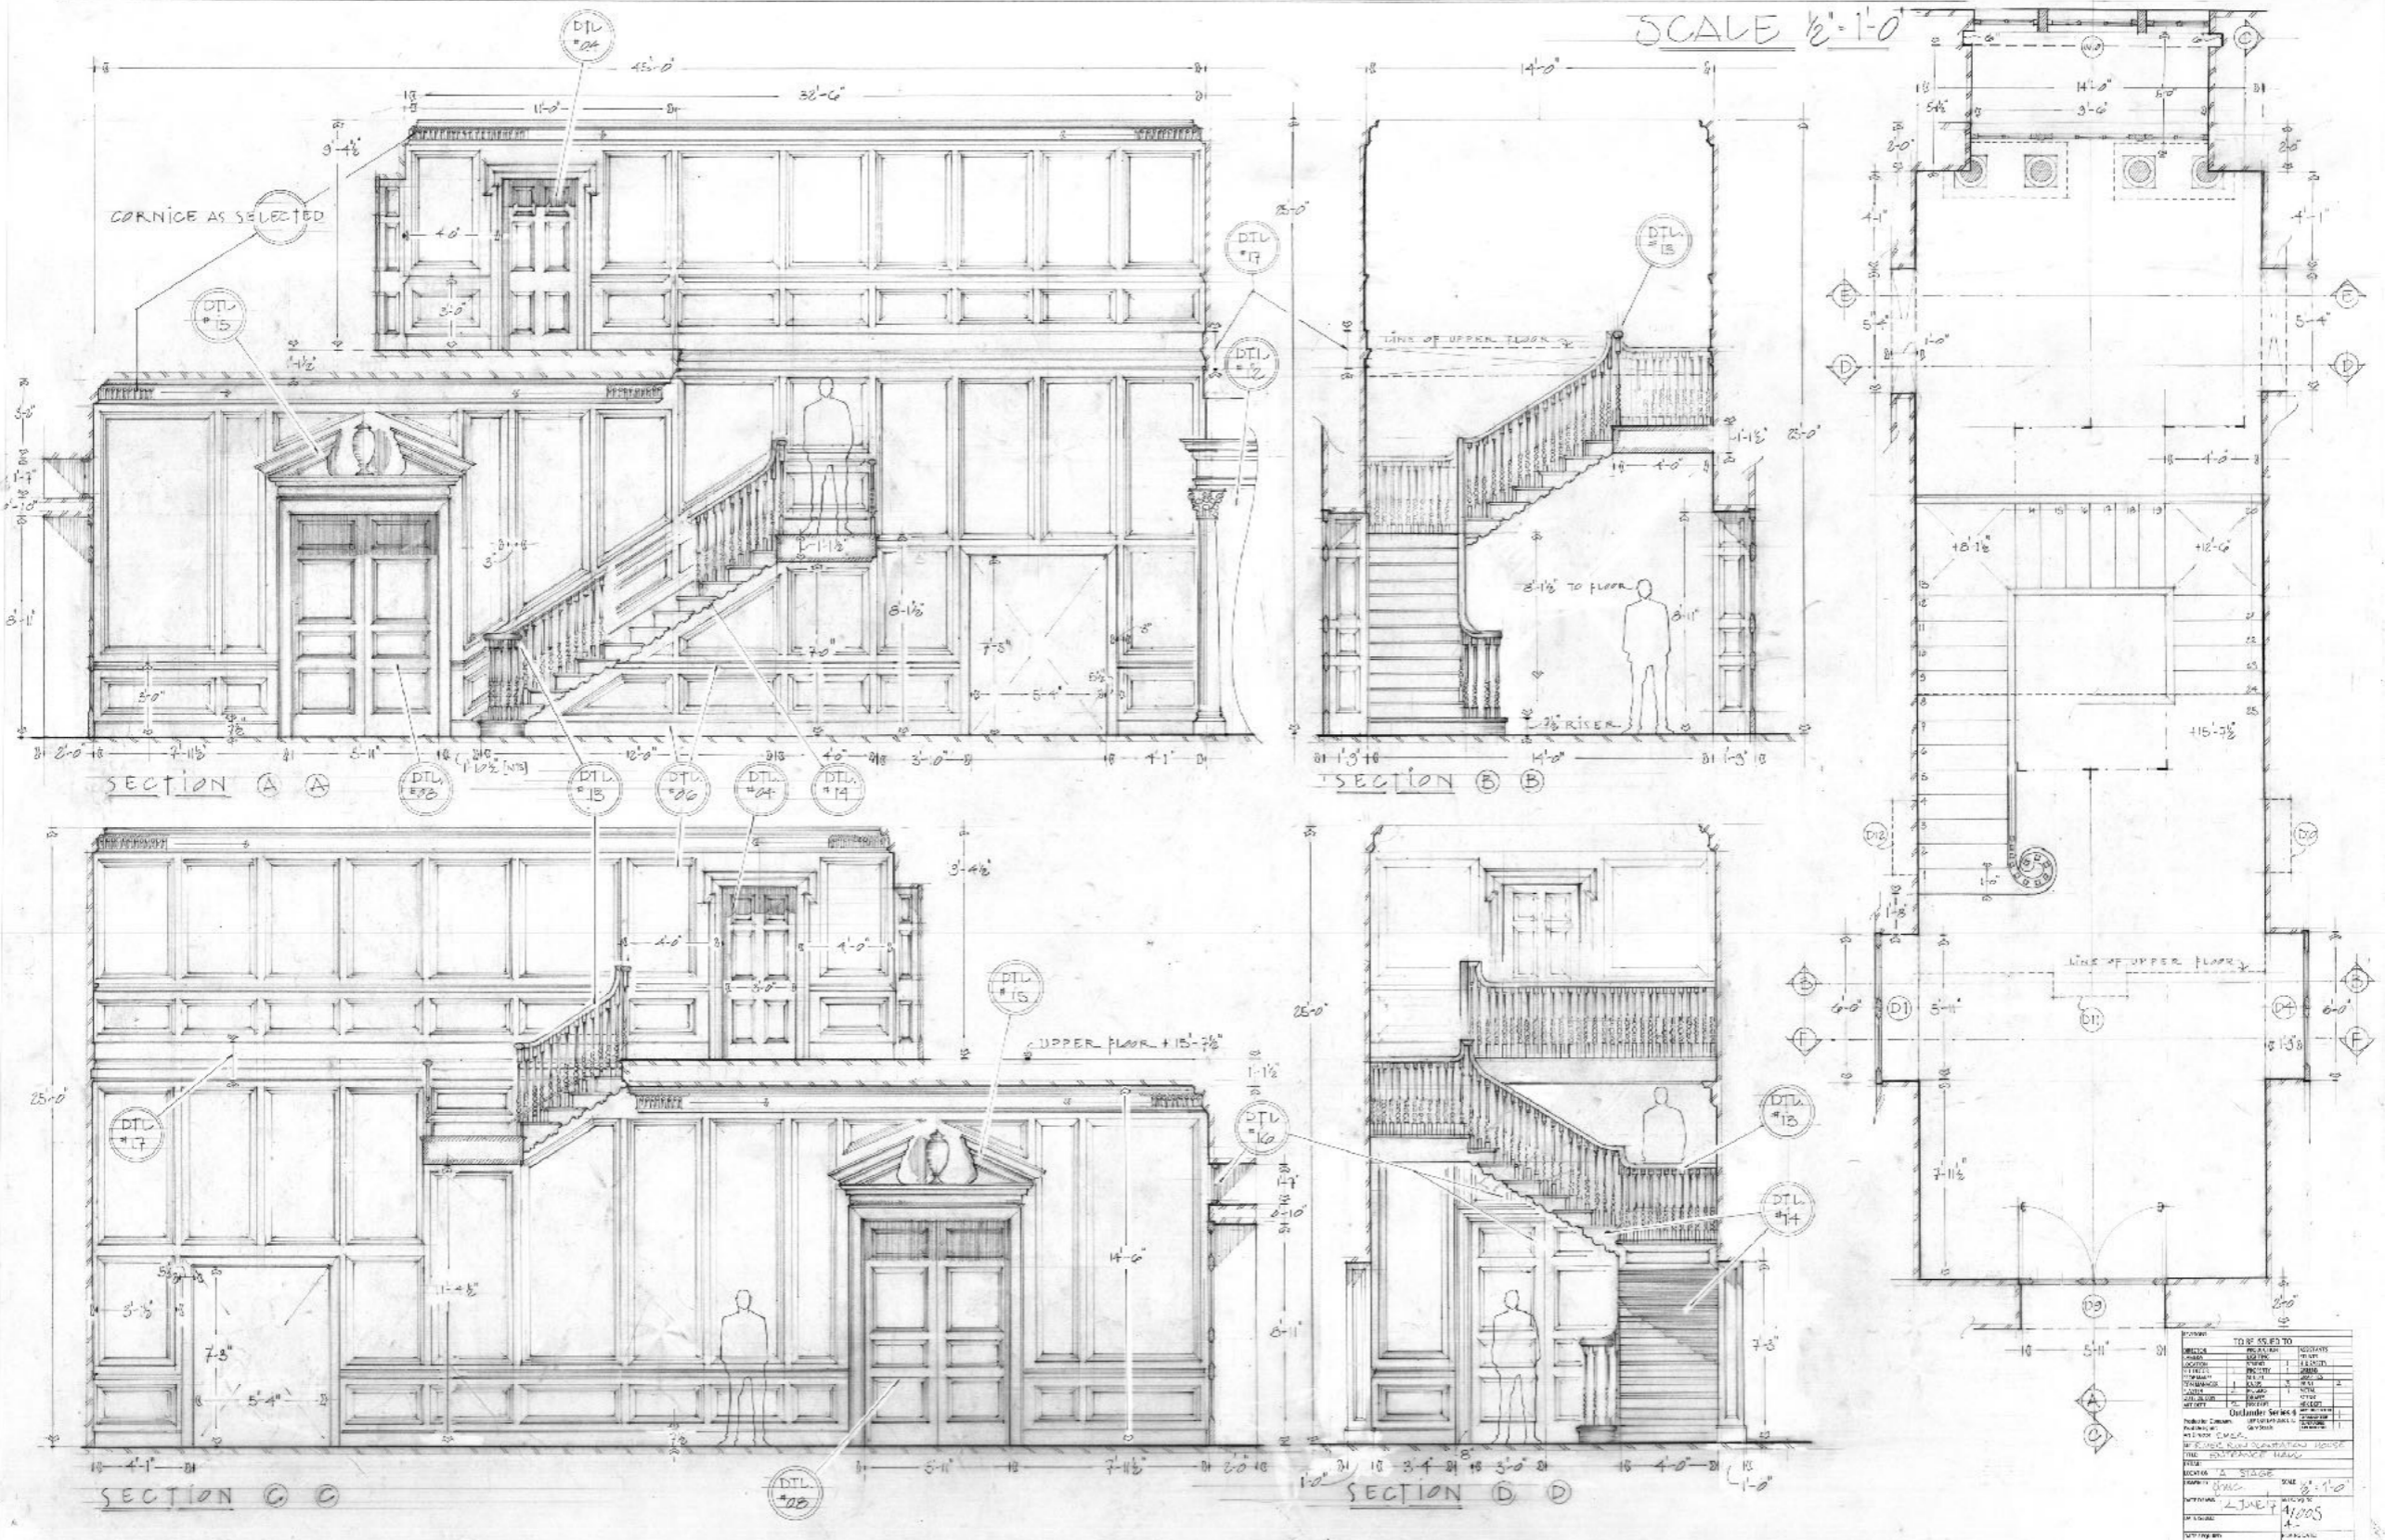

OUTLANDER 4 - RIVER RUN - PLANTATION HOUSE COMPOSITE : ENTRANCE HALL

SCALE 1/2" = 1'-0"