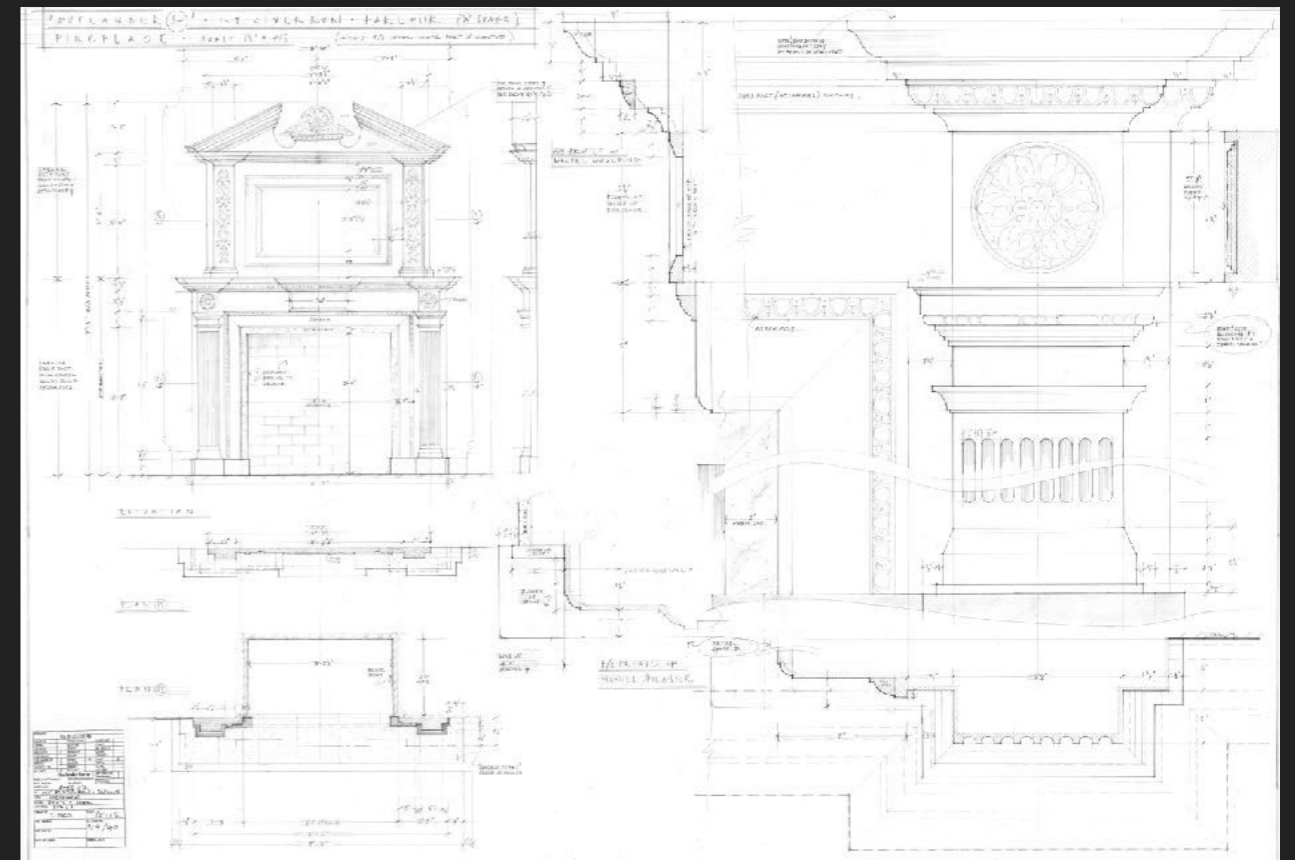

JON GARY STEELE

NICKI McCALLUM

STUART BRYCE

INT. RIVER RUN PARLOUR - FIREPLACE

INT. RIVER RUN DINING ROOM

OUTLANDER 4 - RIVER RUN - PLANTATION HOUSE COMPOSITE : ENTRANCE HALL

SCALE 1/2" = 1'-0"

NO.	DESCRIPTION	DATE	BY	CHECKED
1	DESIGN			
2	REVISED			
3	REVISED			
4	REVISED			
5	REVISED			
6	REVISED			
7	REVISED			
8	REVISED			
9	REVISED			
10	REVISED			
11	REVISED			
12	REVISED			
13	REVISED			
14	REVISED			
15	REVISED			
16	REVISED			
17	REVISED			
18	REVISED			
19	REVISED			
20	REVISED			
21	REVISED			
22	REVISED			
23	REVISED			
24	REVISED			
25	REVISED			
26	REVISED			
27	REVISED			
28	REVISED			
29	REVISED			
30	REVISED			
31	REVISED			
32	REVISED			
33	REVISED			
34	REVISED			
35	REVISED			
36	REVISED			
37	REVISED			
38	REVISED			
39	REVISED			
40	REVISED			
41	REVISED			
42	REVISED			
43	REVISED			
44	REVISED			
45	REVISED			
46	REVISED			
47	REVISED			
48	REVISED			
49	REVISED			
50	REVISED			
51	REVISED			
52	REVISED			
53	REVISED			
54	REVISED			
55	REVISED			
56	REVISED			
57	REVISED			
58	REVISED			
59	REVISED			
60	REVISED			
61	REVISED			
62	REVISED			
63	REVISED			
64	REVISED			
65	REVISED			
66	REVISED			
67	REVISED			
68	REVISED			
69	REVISED			
70	REVISED			
71	REVISED			
72	REVISED			
73	REVISED			
74	REVISED			
75	REVISED			
76	REVISED			
77	REVISED			
78	REVISED			
79	REVISED			
80	REVISED			
81	REVISED			
82	REVISED			
83	REVISED			
84	REVISED			
85	REVISED			
86	REVISED			
87	REVISED			
88	REVISED			
89	REVISED			
90	REVISED			
91	REVISED			
92	REVISED			
93	REVISED			
94	REVISED			
95	REVISED			
96	REVISED			
97	REVISED			
98	REVISED			
99	REVISED			
100	REVISED			

INT. RIVER RUN ENTRANCE HALL STAIRCASE

INT. RIVER RUN ENTRANCE HALL STAIRCASE

EXT. FRASER'S RIDGE CABIN

EXT. FRASER'S RIDGE CABIN

EXT. FRASER'S RIDGE CABIN

EXT. FRASER'S RIDGE CABIN

STARZ

INT. TAVERN BEDROOM