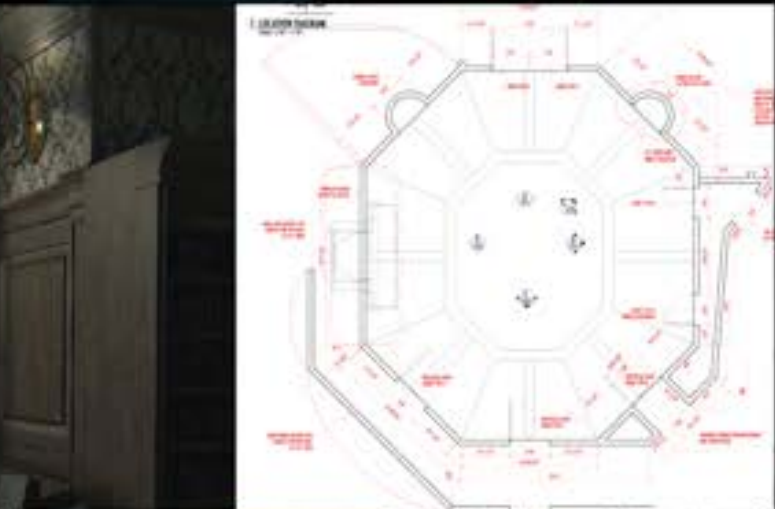

— H.P. Lovecraft, The Dreams in the Witch House

SPELLMAN LIVING ROOM

PALETTE

SETS

One of the oldest geometric shapes found throughout the ancient world are spirals. Petroglyphs of spirals date back to around the Neolithic period. Yet, ancient cultures throughout the world carved the same symbol with little or no communication with each other.