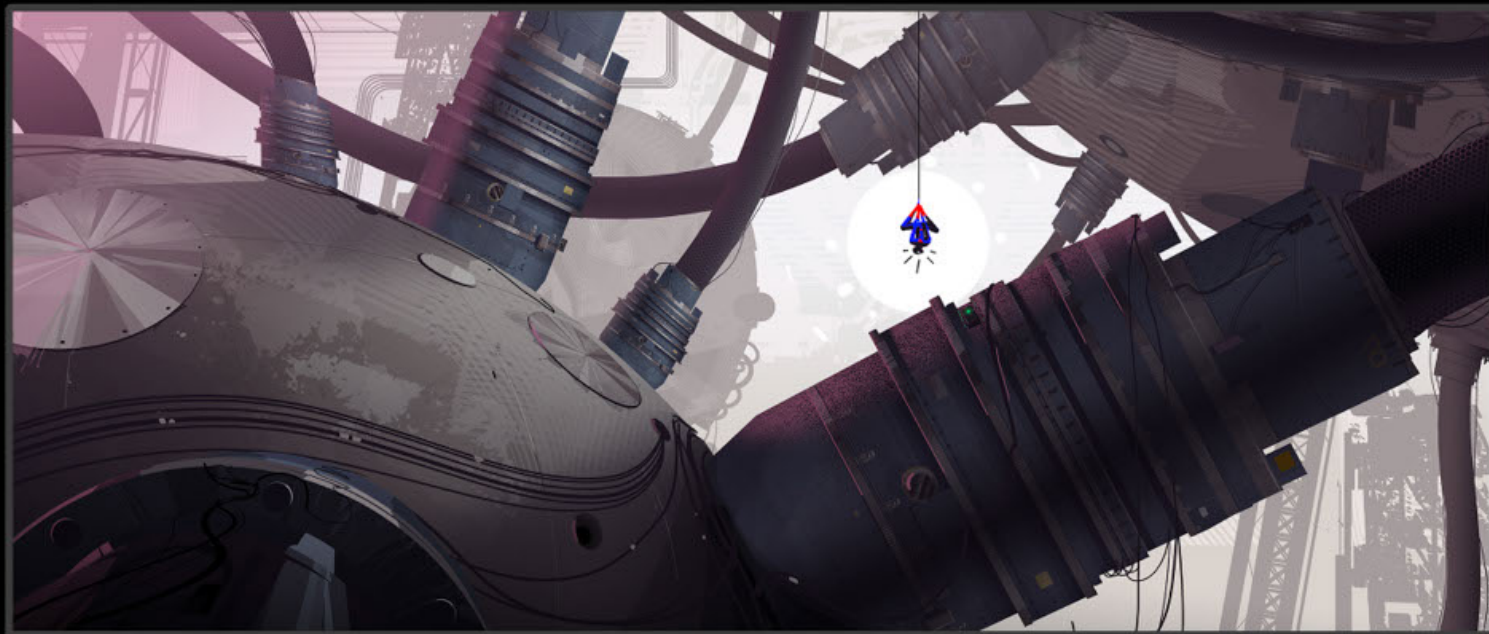

SPIDER-MAN

INTO THE SPIDER-VERSE

PRODUCTION DESIGNER: JUSTIN K. THOMPSON

SPIDER-MAN
INTO THE SPIDER-VERSE

PRODUCTION DESIGN - JUSTIN K. THOMPSON

SPIDER-MAN
INTO THE SPIDER-VERSE

PRODUCTION DESIGN - JUSTIN K. THOMPSON