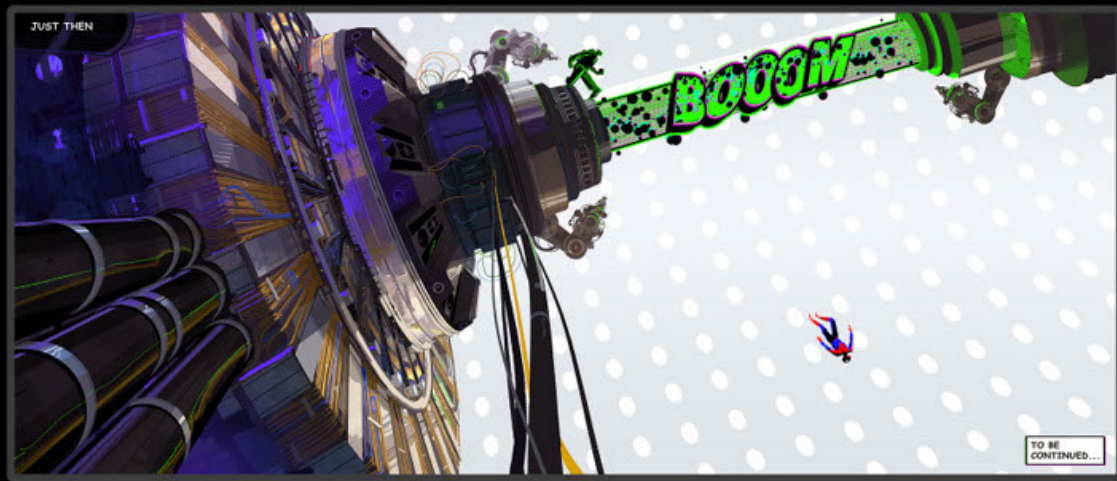

SPIDER-MAN

INTO THE SPIDER-VERSE

PRODUCTION DESIGNER: JUSTIN K. THOMPSON

SPIDER-MAN
INTO THE SPIDER-VERSE

PRODUCTION DESIGN - JUSTIN K. THOMPSON

SPIDER-MAN
INTO THE SPIDER-VERSE

PRODUCTION DESIGN - JUSTIN K. THOMPSON