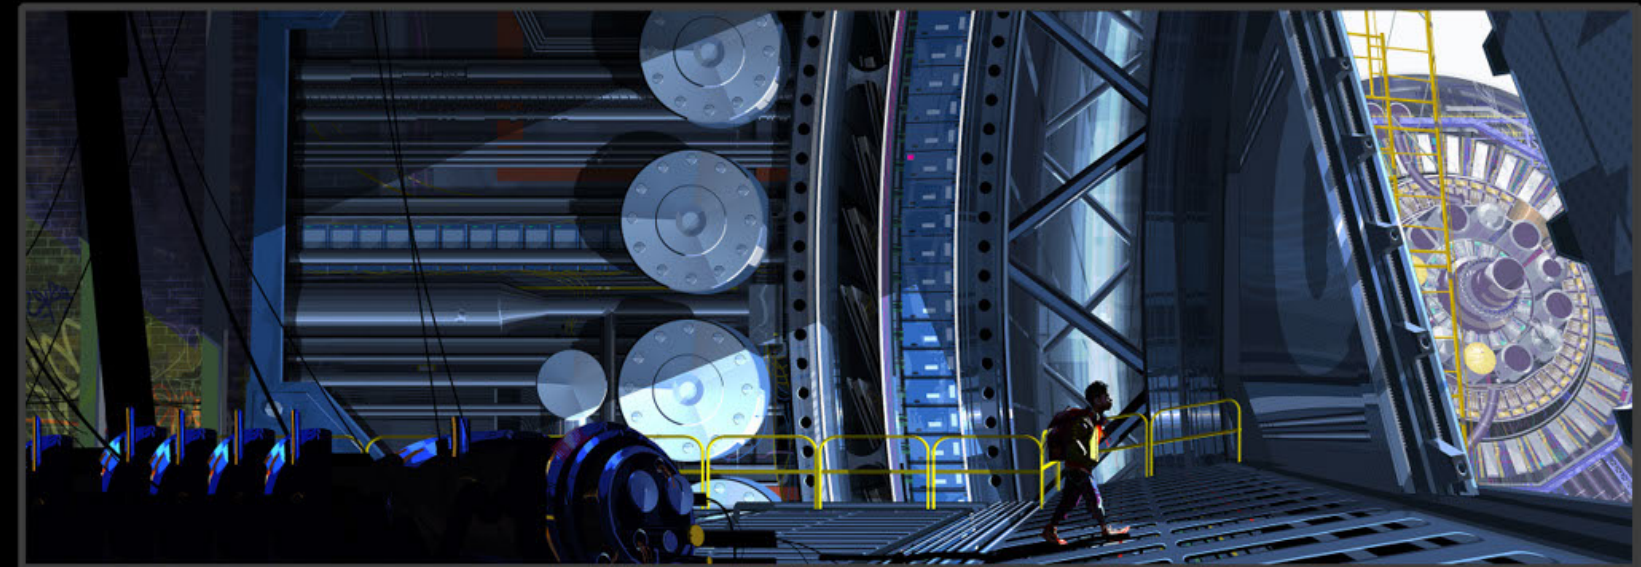

SPIDER-MAN

INTO THE SPIDER-VERSE

PRODUCTION DESIGNER: JUSTIN K. THOMPSON

SPIDER-MAN
INTO THE SPIDER-VERSE

PRODUCTION DESIGN - JUSTIN K. THOMPSON

SPIDER-MAN
INTO THE SPIDER-VERSE

PRODUCTION DESIGN - JUSTIN K. THOMPSON

SPIDER-MAN
INTO THE SPIDER-VERSE

PRODUCTION DESIGN - JUSTIN K. THOMPSON

SPIDER-MAN
INTO THE SPIDER-VERSE

PRODUCTION DESIGN - JUSTIN K. THOMPSON

SPIDER-MAN
INTO THE SPIDER-VERSE

PRODUCTION DESIGN - JUSTIN K. THOMPSON

SPIDER-MAN
INTO THE SPIDER-VERSE

PRODUCTION DESIGN - JUSTIN K. THOMPSON