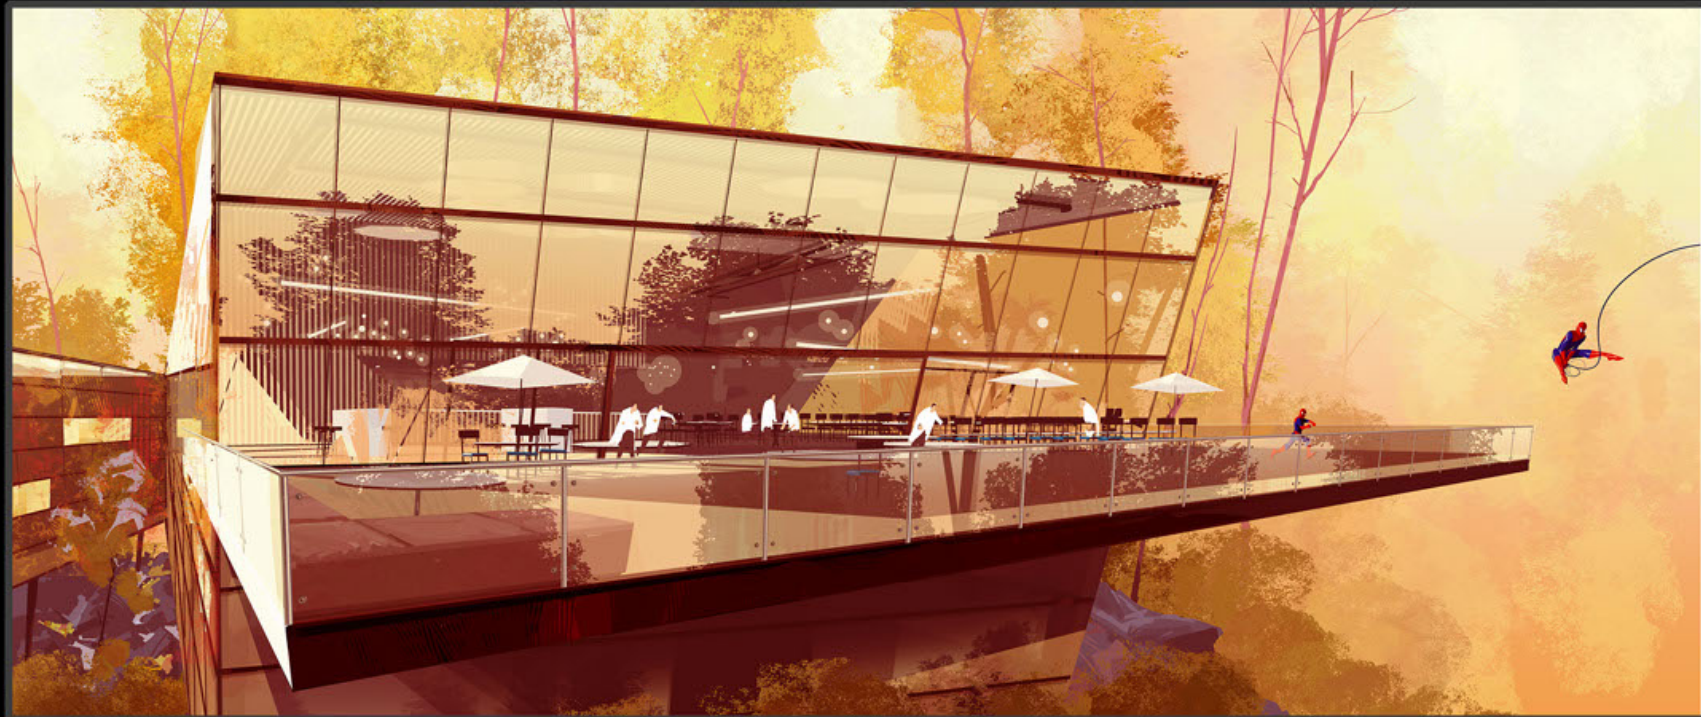

SPIDER-MAN
INTO THE SPIDER-VERSE

PRODUCTION DESIGN - JUSTIN K. THOMPSON