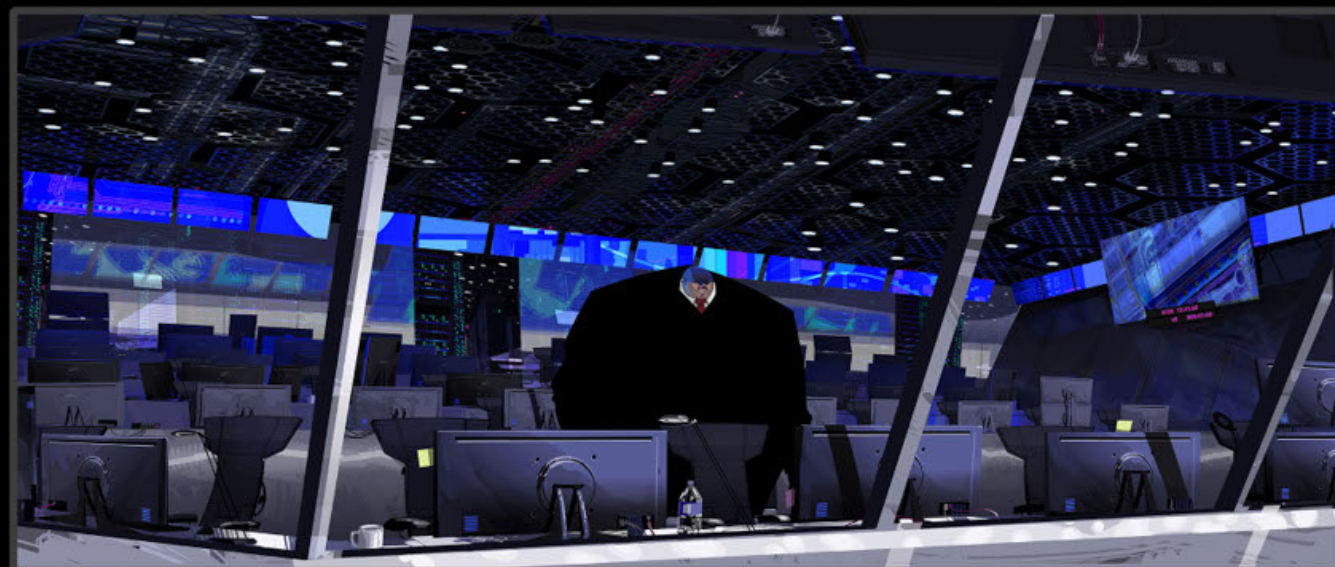

SPIDER-MAN

INTO THE SPIDER-VERSE

PRODUCTION DESIGNER: JUSTIN K. THOMPSON

SPIDER-MAN
INTO THE SPIDER-VERSE

PRODUCTION DESIGN - JUSTIN K. THOMPSON

SPIDER-MAN
INTO THE SPIDER-VERSE

PRODUCTION DESIGN - JUSTIN K. THOMPSON