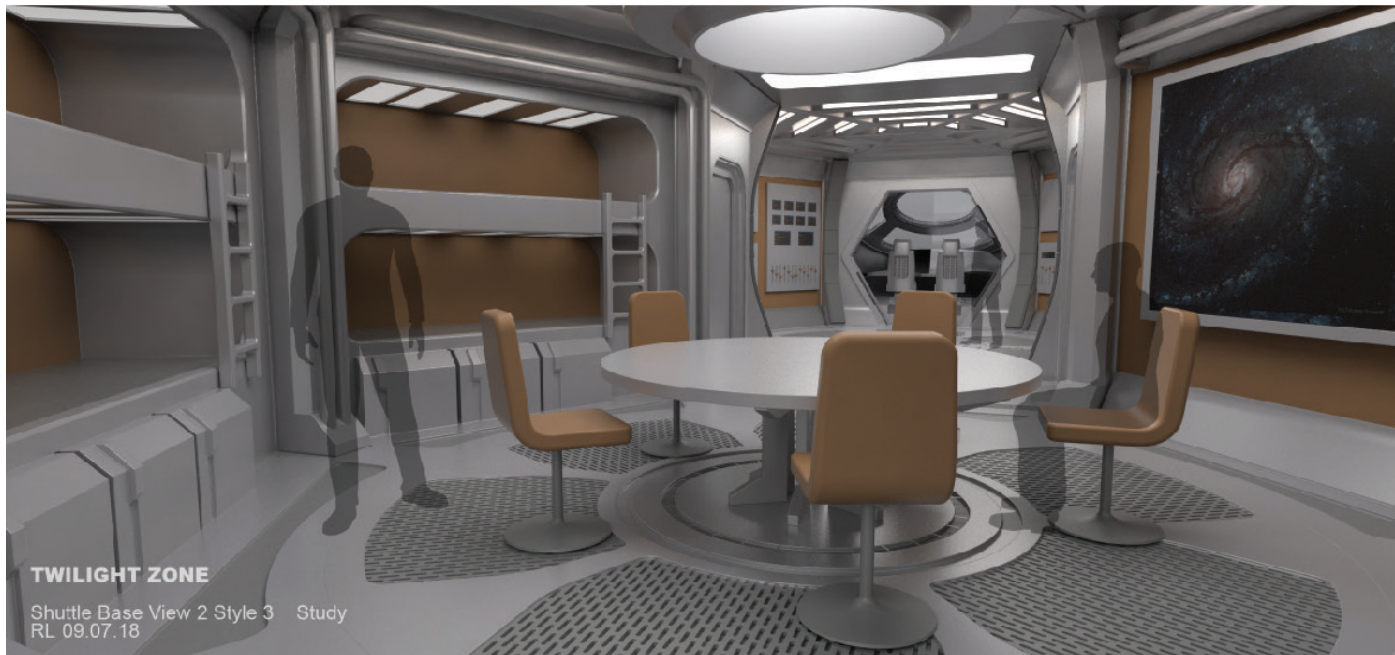

“SIX DEGREES OF FREEDOM”

PRODUCTION DESIGNER: MICHAEL WYLIE

ART DIRECTOR: MICHAEL NORMAN WONG

“SIX DEGREES OF FREEDOM”

PRODUCTION DESIGNER: MICHAEL WYLIE

ART DIRECTOR: MICHAEL NORMAN WONG

TWILIGHT ZONE

Shuttle Base View 2 Style 3 Study
RL 09.07.18