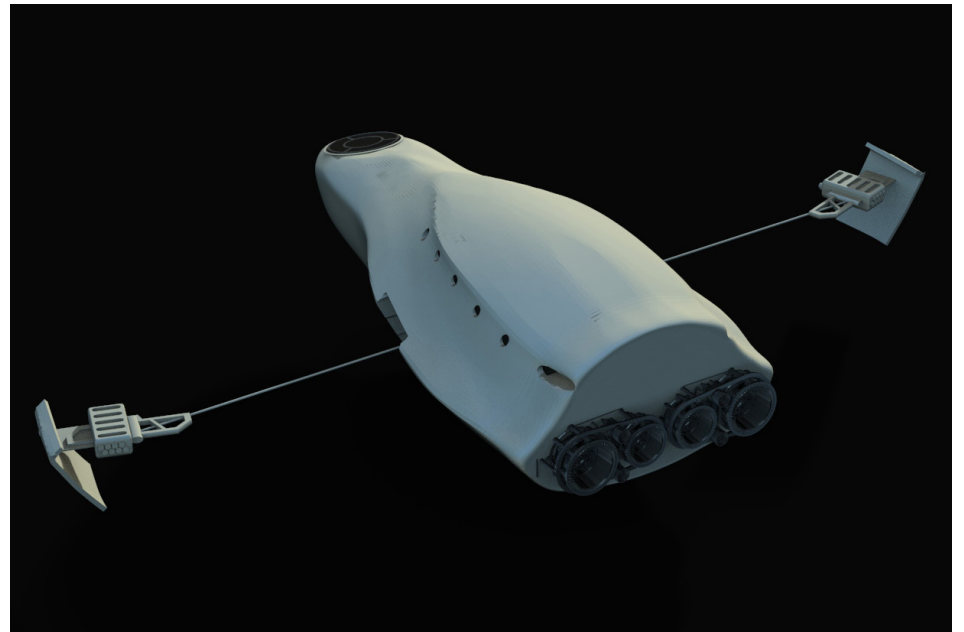

“SIX DEGREES OF FREEDOM”

PRODUCTION DESIGNER: MICHAEL WYLIE

ART DIRECTOR: MICHAEL NORMAN WONG

“SIX DEGREES OF FREEDOM”

PRODUCTION DESIGNER: MICHAEL WYLIE

ART DIRECTOR: MICHAEL NORMAN WONG

TWILIGHT ZONE

Shuttle Base View 2 Style 3 Study
RL 09.07.18