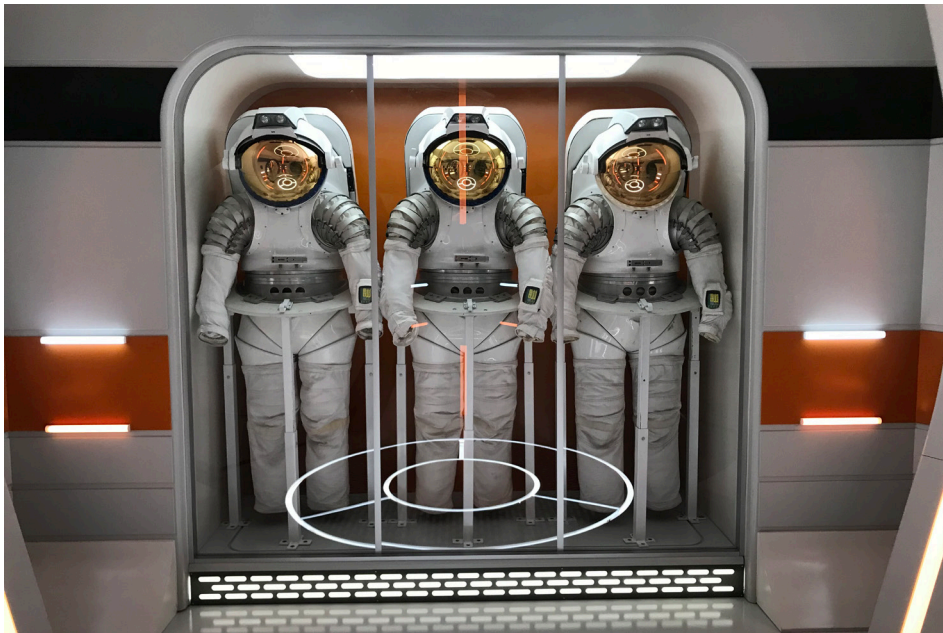

“SIX DEGREES OF FREEDOM”

PRODUCTION DESIGNER: MICHAEL WYLIE