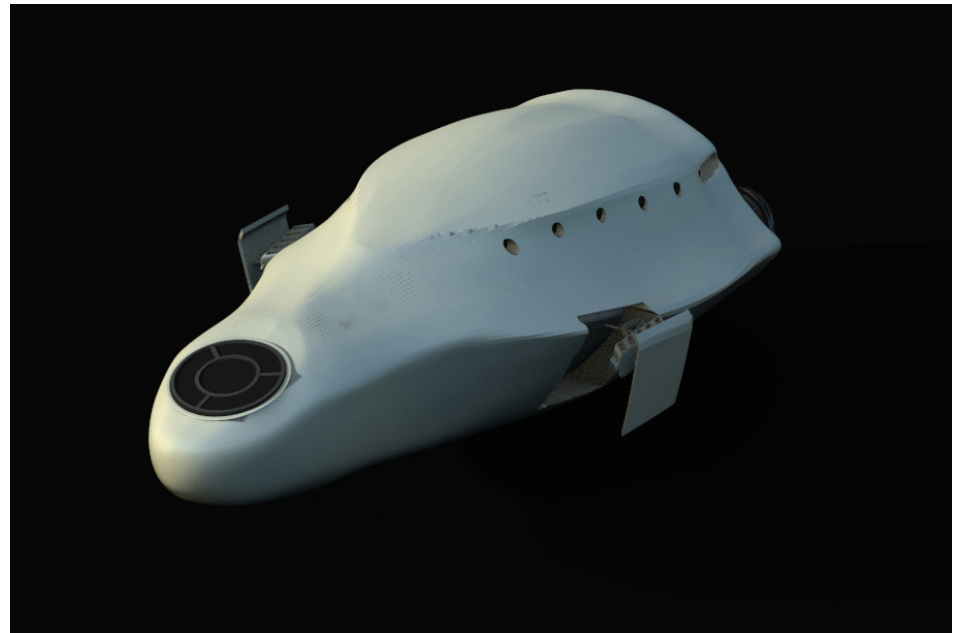

“SIX DEGREES OF FREEDOM”

PRODUCTION DESIGNER: MICHAEL WYLIE

ART DIRECTOR: MICHAEL NORMAN WONG

“SIX DEGREES OF FREEDOM”

PRODUCTION DESIGNER: MICHAEL WYLIE

ART DIRECTOR: MICHAEL NORMAN WONG

TWILIGHT ZONE

Shuttle Base View 2 Style 3 Study
RL 09.07.18