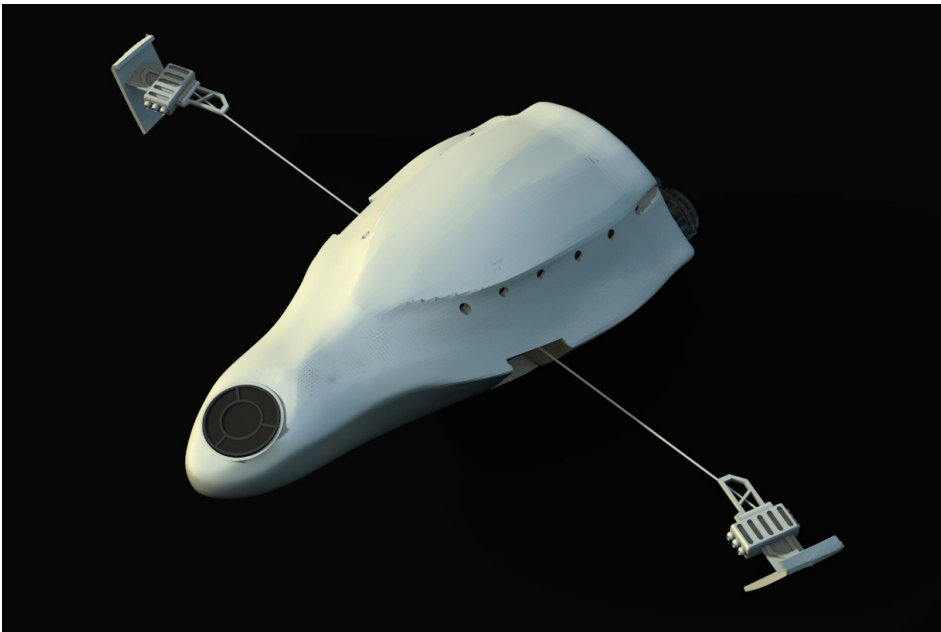

“SIX DEGREES OF FREEDOM”

PRODUCTION DESIGNER: MICHAEL WYLIE

ART DIRECTOR: MICHAEL NORMAN WONG

“SIX DEGREES OF FREEDOM”

PRODUCTION DESIGNER: MICHAEL WYLIE

ART DIRECTOR: MICHAEL NORMAN WONG

TWILIGHT ZONE

Shuttle Base View 2 Style 3 Study
RL 09.07.18

“SIX DEGREES OF FREEDOM”

PRODUCTION DESIGNER: MICHAEL WYLIE

ART DIRECTOR: MICHAEL NORMAN WONG

“SIX DEGREES OF FREEDOM”

PRODUCTION DESIGNER: MICHAEL WYLIE

ART DIRECTOR: MICHAEL NORMAN WONG

“SIX DEGREES OF FREEDOM”