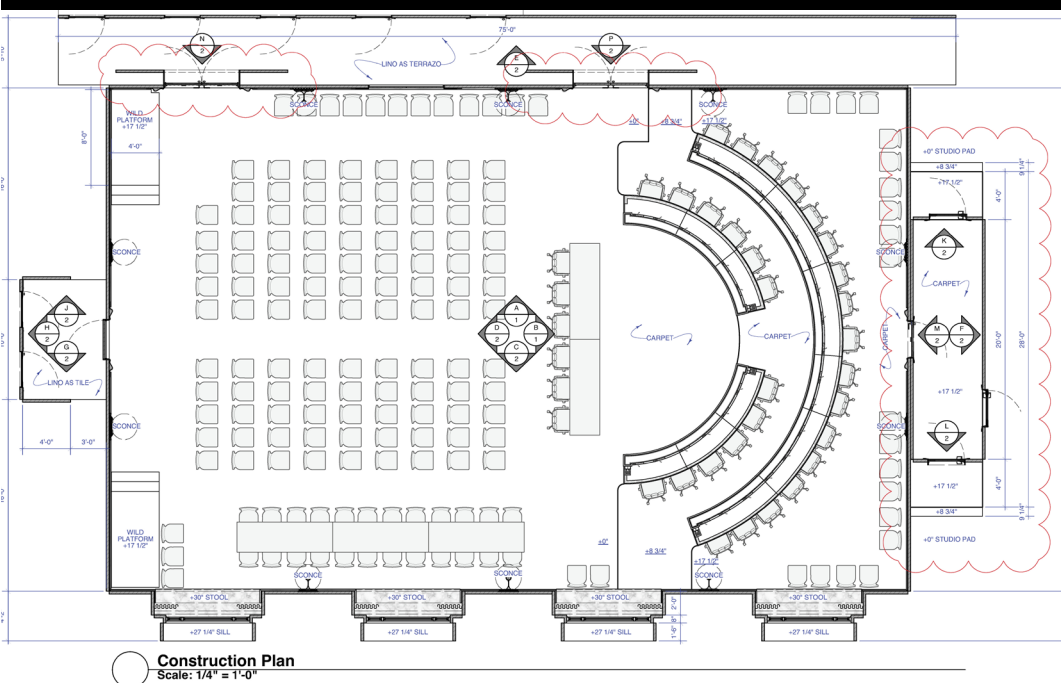

INT. SENATE BUILDING - HEARING ROOM RENDERING & DRAWINGS

INT. SENATE BUILDING - HEARING ROOM
IMAGES OF FINISHED SET

INT. SENATE BUILDING - HEARING ROOM
ON-SET PHOTOS

INT. LOGAN'S APARTMENT
IMAGE OF FINISHED SET

INT. LOGAN'S APARTMENT
SET PHOTOS & PLAN

INT. ROY PRIVATE JET
IMAGE OF FINISHED SET

INT. ROY PRIVATE JET
RENDERING & IN-PROGRESS IMAGES

INT. ROY PRIVATE JET
RENDERING & SET IMAGES

'WHISTLEBLOWER' SPECIAL NEWS REPORT ON LOCATION RENDERING FOR IN-CAMERA PLAYBACK