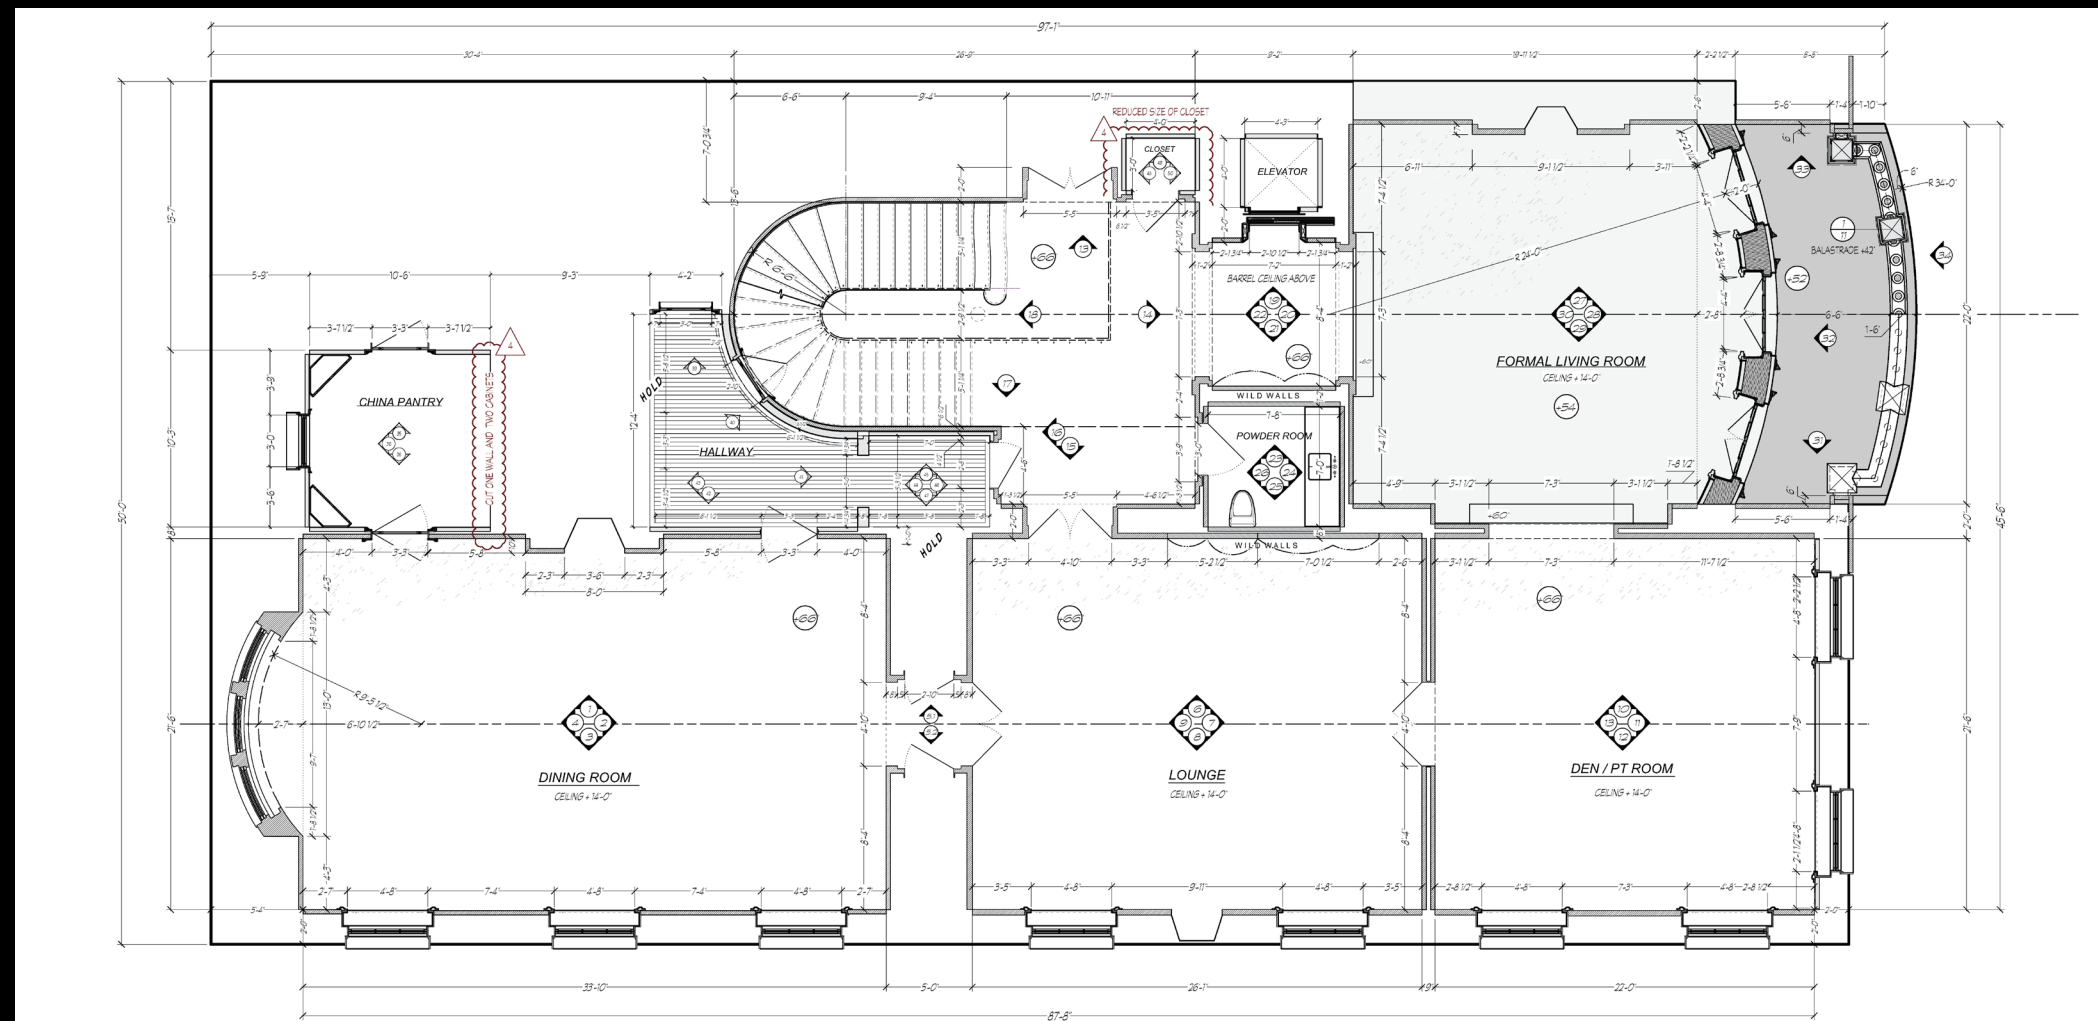

INT. SENATE BUILDING - HEARING ROOM RENDERING & DRAWINGS

INT. SENATE BUILDING - HEARING ROOM
IMAGES OF FINISHED SET

INT. SENATE BUILDING - HEARING ROOM
ON-SET PHOTOS

INT. LOGAN'S APARTMENT
IMAGE OF FINISHED SET

INT. LOGAN'S APARTMENT
SET PHOTOS & PLAN

INT. ROY PRIVATE JET
IMAGE OF FINISHED SET

INT. ROY PRIVATE JET
RENDERING & IN-PROGRESS IMAGES

INT. ROY PRIVATE JET
RENDERING & SET IMAGES

'WHISTLEBLOWER' SPECIAL NEWS REPORT ON LOCATION RENDERING FOR IN-CAMERA PLAYBACK