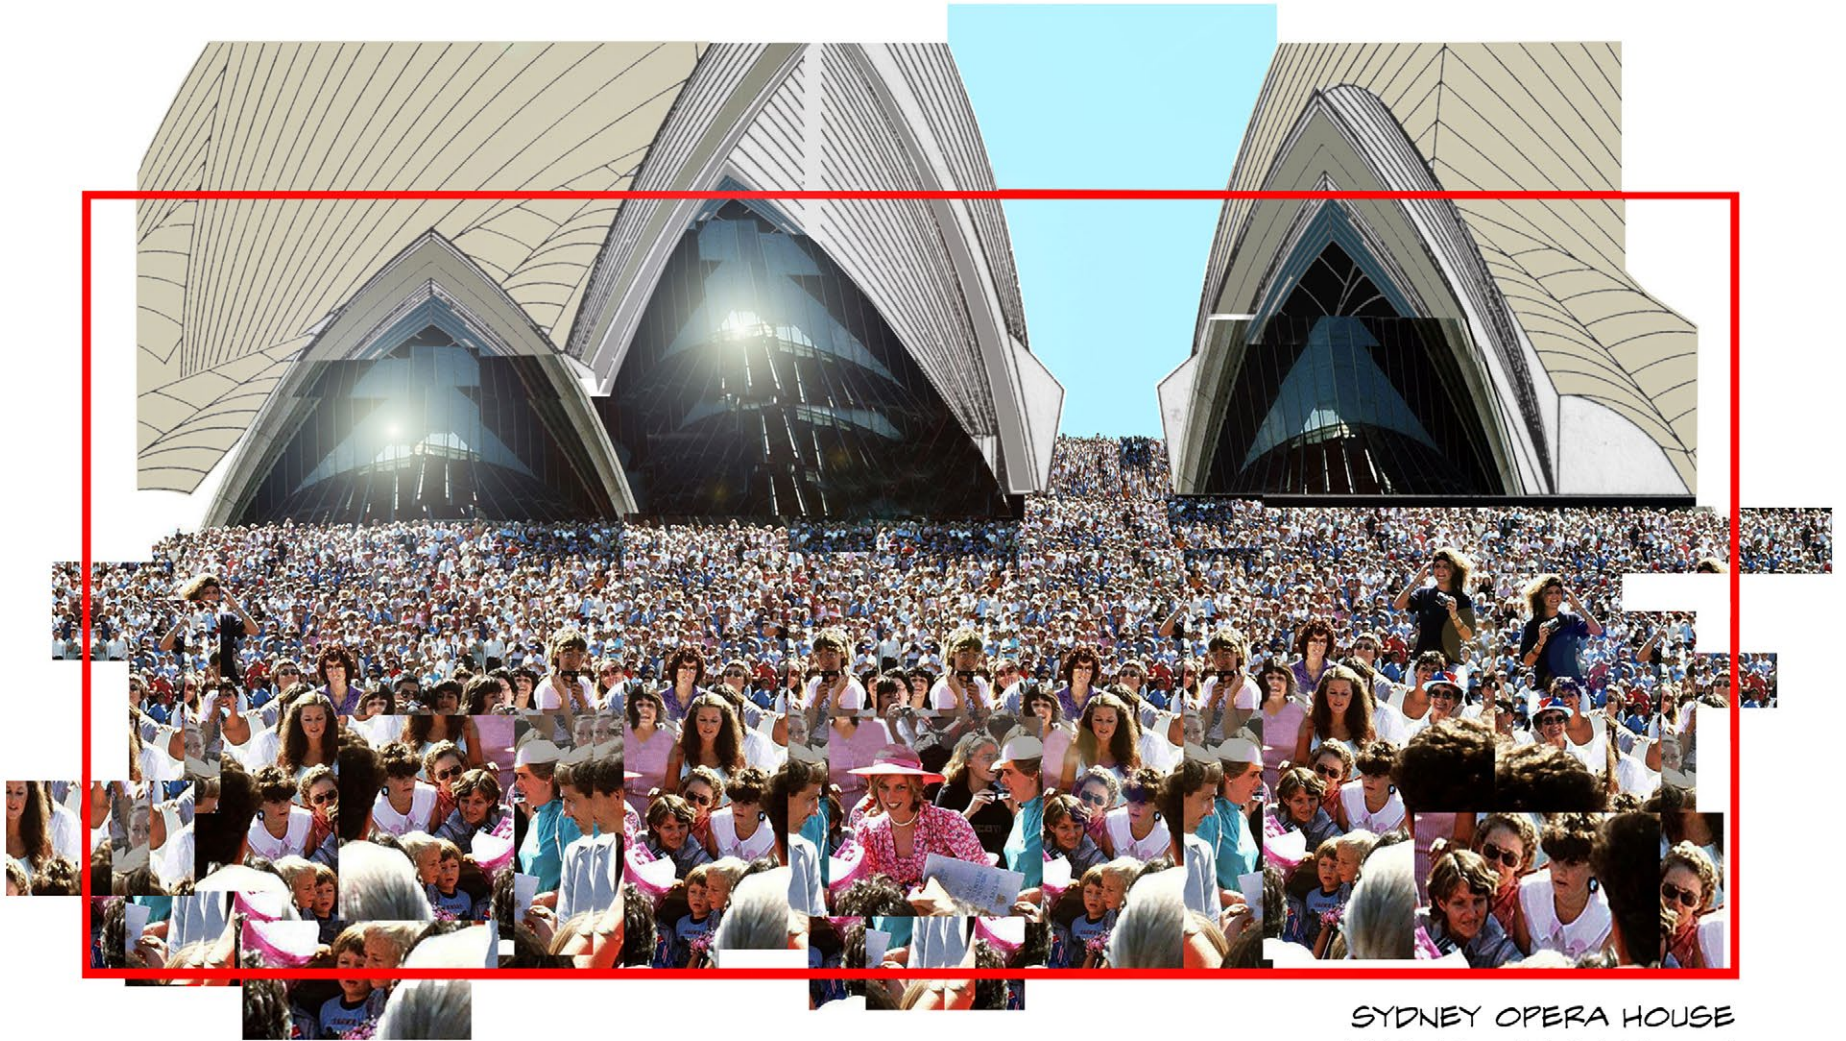

Luke Deering

PRINCE EDWARD'S BIRTHDAY WINDSOR CASTLE THE CROWN SEASON 4

Luke Deering

SYDNEY HARBOUR THE CROWN SEASON FOUR MC

SYDNEY OPERA HOUSE
'THE CROWN' SEASON 4
MC 20/03/19

ROYAL EARLSWOOD HOSPITAL THE CROWN SEASON 4