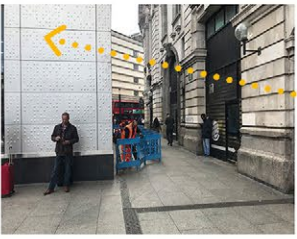

Luke Deering

BLOOMSBURY, LITERARY AGENCY
BEDFORD SQUARE
THE CROWN SEASON 4 BLOCK 2
REVISED MC 01.10.19

squatters

first floor
interior

(tea shack to disguise bike rack
and "lower the tone")

(hero door)

THE PHANTOM OF THE OPERA THE CROWN SEASON 4

Luke Deering

VICTORIA STATION AS
VICTORIA STATION
 THE CROWN SEASON 4 BLOCK 2
 MC 09.09.19

EXISTING

PROPOSED

*10' high green screen with access behind & in front (*tbc)

EXISTING

PROPOSED

EXISTING

PROPOSED

A

free-standing lamps

B

C

B & C are true elevations, A is C flopped.

* Visitors' centre to be clad as gents' loo, revamped as ladies' with reversed graphics

SCALE: 1" = 1'0" & FS @ A0