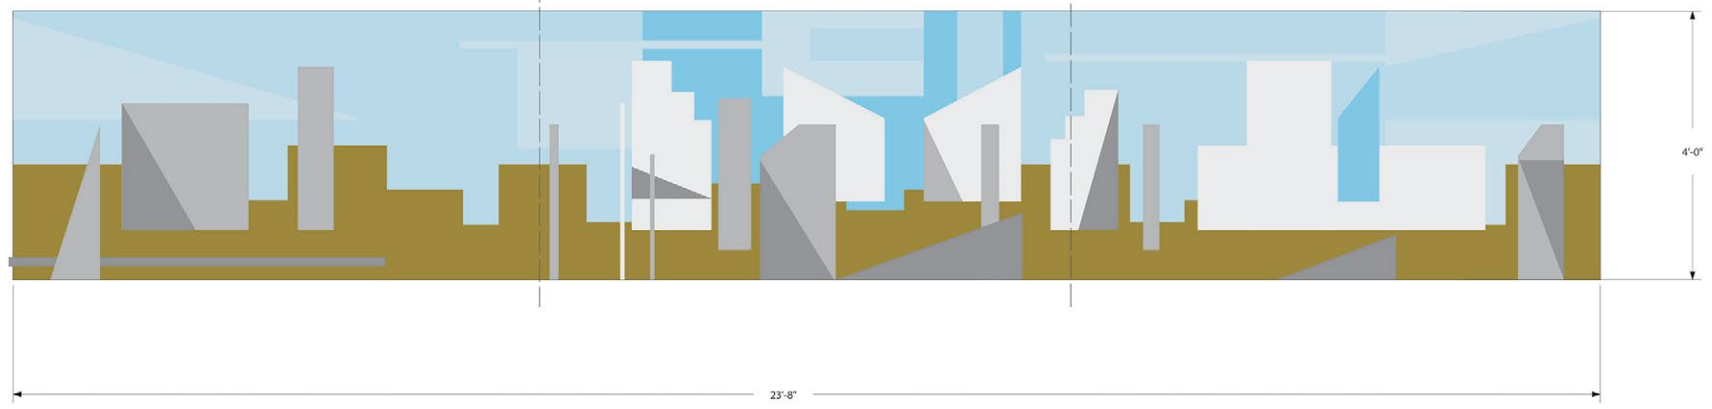

RECEPTION MURAL #2 - PAINTED ONTO PLY