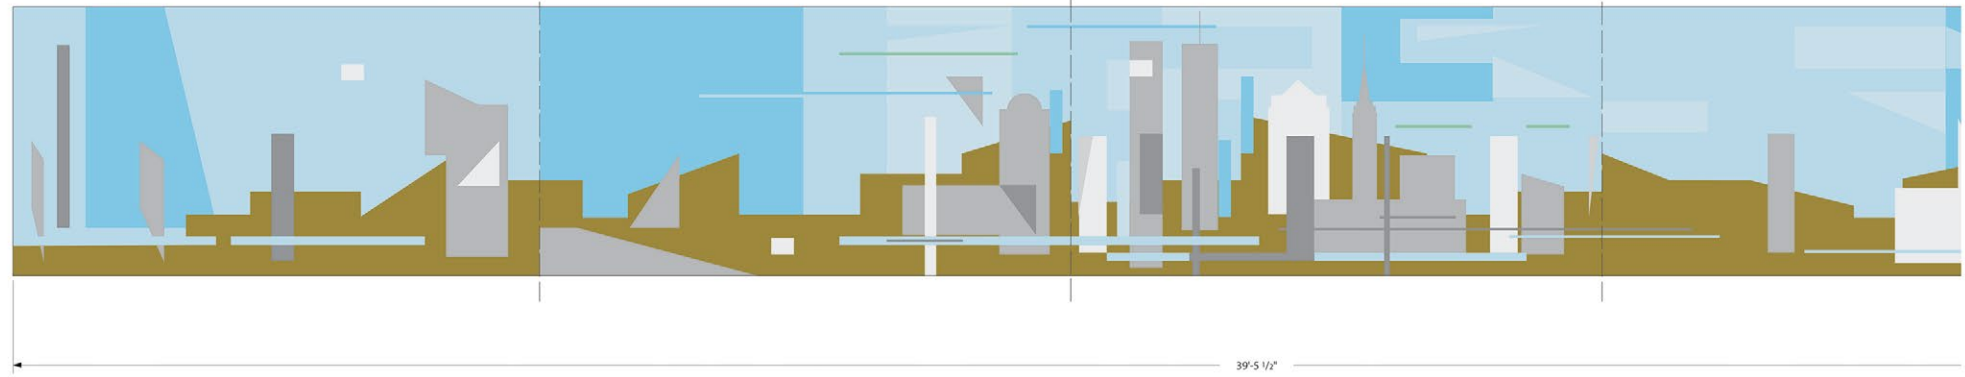

RECEPTION MURAL #1 - PAINTED ONTO PLY