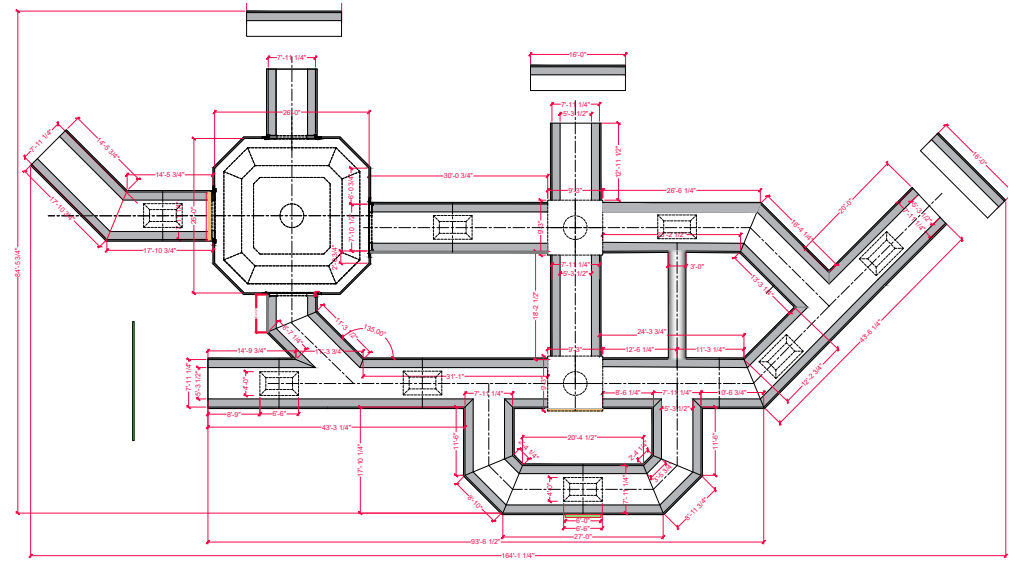

INT. DIVE BAR & EXT. MEGA CHURCH
DRESSED LOCATION

EXT. ISOLATED PARKING LOT
LOCATION

EXT. BECCAS HOUSE
LOCATION

EXT. MARINE BASE
LOCATION BUILT

INT. EAGLE THE ARCHERS LOFT
DRESSED LOCATION

CONCEPT

EXT/INT. WHALE
LOCATION BUILT

CONCEPT

INT. STORMDRAIN
LOCATION BUILT

CONCEPT

CONCEPT

LOCATION

Disaster Recovery Center

DONATE.SUPPORT.CARE.

INT. CHURCH - DISASTER RELIEF
DRESSED LOCATION