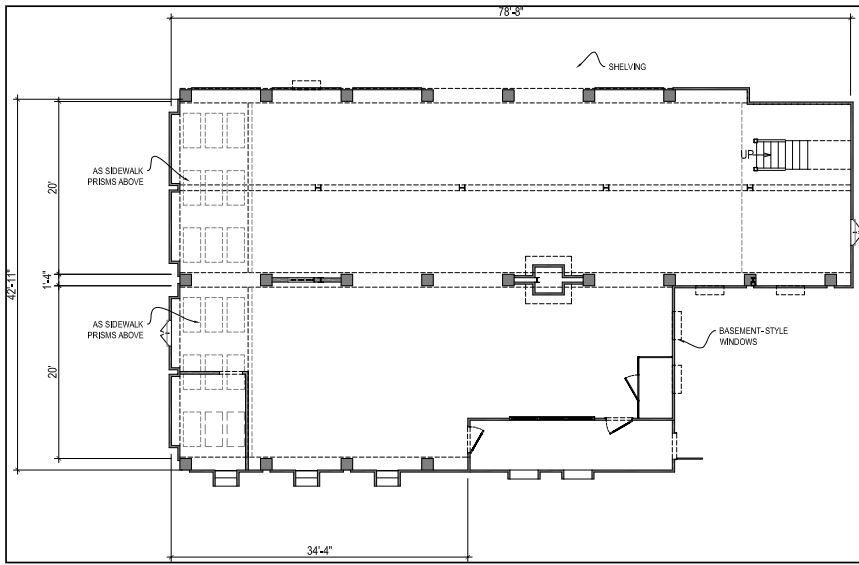

CONCEPT

INT. SEVEN TOWER - CORRIDOR
SET BUILT

INT. SYRIAN HOUSE
SET BUILT

INT. HAITIAN KINGS BASEMENT
SET BUILT

CONCEPT

INT. HAITIAN KINGS BASEMENT
SET BUILT

CONCEPT

INT. HAITIAN KINGS BASEMENT
SET BUILT

CONCEPT

LOCATION

EXT. GOLD GALORE
DRESSED LOCATION

 **NEW YORK POST** Page Six
 TUESDAY JULY 7, 2020 Sunco 75 / Weather: P.47 METRO EDITION nypost.com \$3.00

Suspected killer remains at large

BILLY THE BUTCHER?