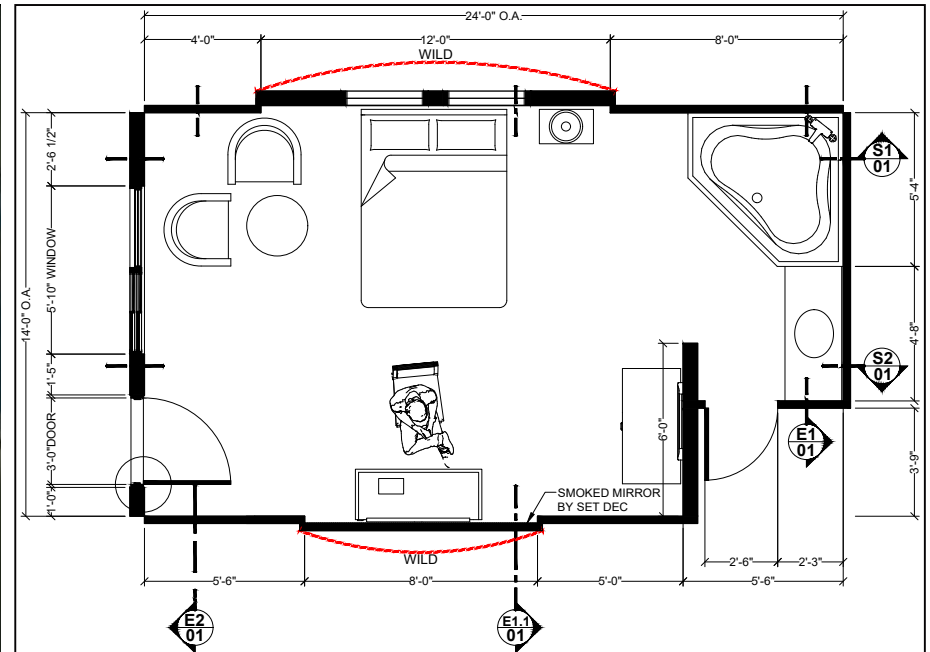

100 million international viewers for William B. Davis, suspended at killing multiple victims at her residence home in Connecticut. New York
 PAGES 3-4

INT. SUBWAY CAR
 DRESSED LOCATION

CONCEPT

INT. MEGACHURCH
DRESSED LOCATION

INT. DIVE BAR & EXT. MEGA CHURCH
DRESSED LOCATION

EXT. ISOLATED PARKING LOT
LOCATION

EXT. BECCAS HOUSE
LOCATION

EXT. MARINE BASE
LOCATION BUILT

INT. EAGLE THE ARCHERS LOFT
DRESSED LOCATION

CONCEPT

EXT/INT. WHALE
LOCATION BUILT