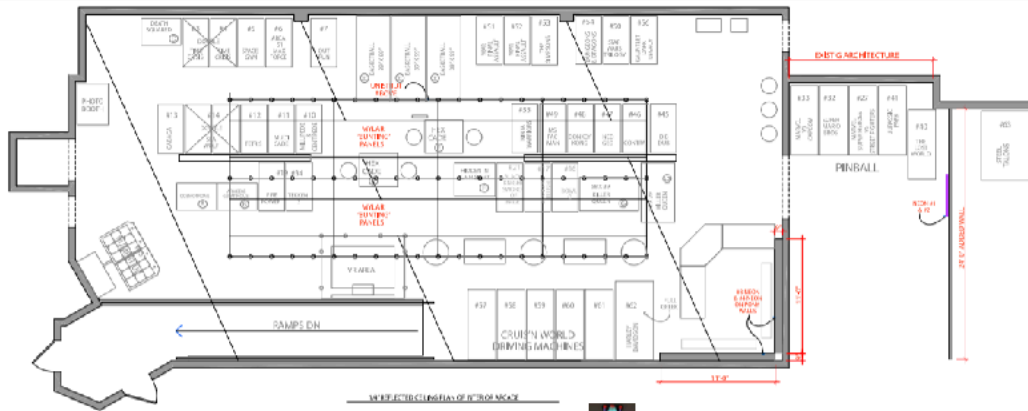

DEAD TO ME	
E21101	
DATE	08/23/2019
SCALE	20'
PROJECT	DEAD TO ME
LOCATION	10000 100TH AVE, SUITE 100, BOSTON, MA 02124
CLIENT	NETFLIX
DESIGNER	NETFLIX

EPISODE 203 - INT JEN'S HOUSE - 1ST FLOOR

Dead to Me NETFLIX

Dead to Me NETFLIX

INT NEW ARCADE PLAN B
1/4" = 1'-0"

RELEASED 10/25/2019

DEAD TO ME	
SEASON 1	
PRODUCTION NUMBER	00000001
ISSUE NUMBER	0
ISSUE DATE	10/25/2019
ISSUE TYPE	1

EPISODE 205 - INT NEW ARCADE PLAN