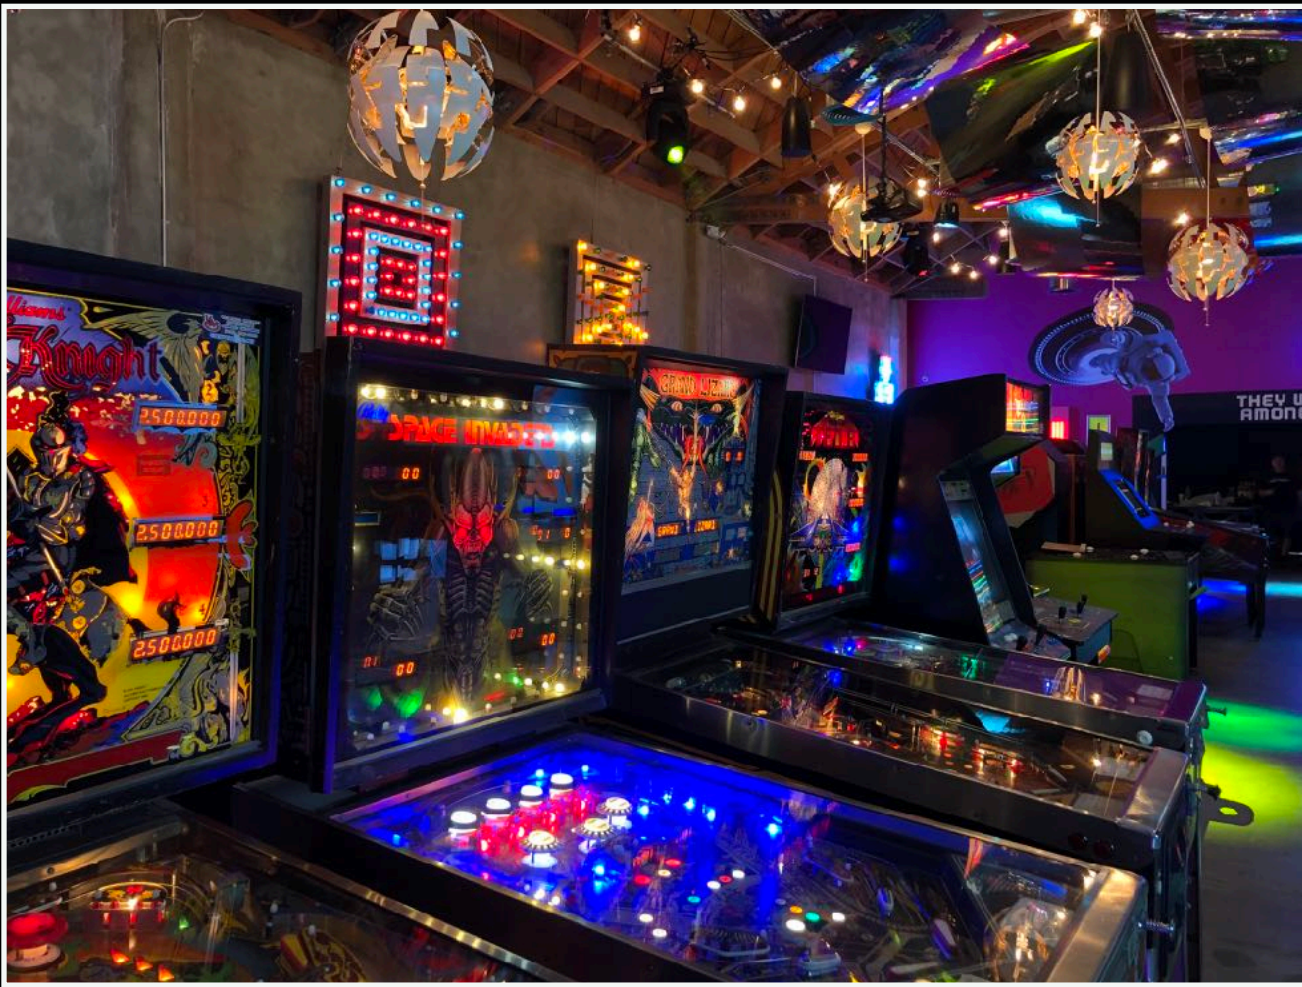

DEAD TO ME	
E21101	
DATE	08/23/2019
SCALE	20'
PROJECT	DEAD TO ME
LOCATION	10000 100TH AVE, SUITE 100, BOSTON, MA 02124
CLIENT	NETFLIX
DESIGNER	NETFLIX

EPISODE 203 - INT JEN'S HOUSE - 1ST FLOOR

Dead to Me NETFLIX

*Dead
to Me* **NETFLIX**

TBD Address Laguna Beach, CA **7755 SQ FT**
11 BEDROOM
7 BATH
4 CAR GARAGE

Bring your double or covering approximately 9,200 square feet, this beautiful Cape Cod Colonial has a 4-car garage and a large, open kitchen with new modern stainless appliances. Traditional woodwork and touches abound in this open-concept master piece complete with open ceilings and exposed beams. This gorgeous single-family home can't be missed!