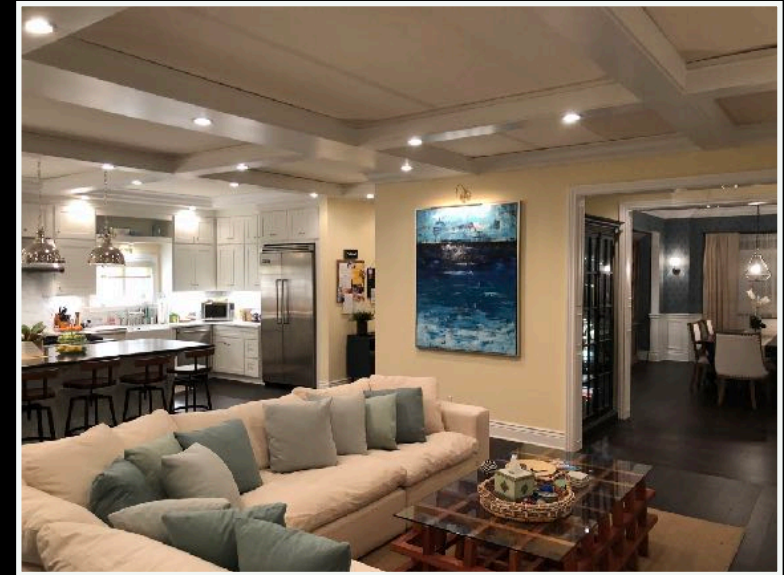

*Dead
to Me* **NETFLIX**