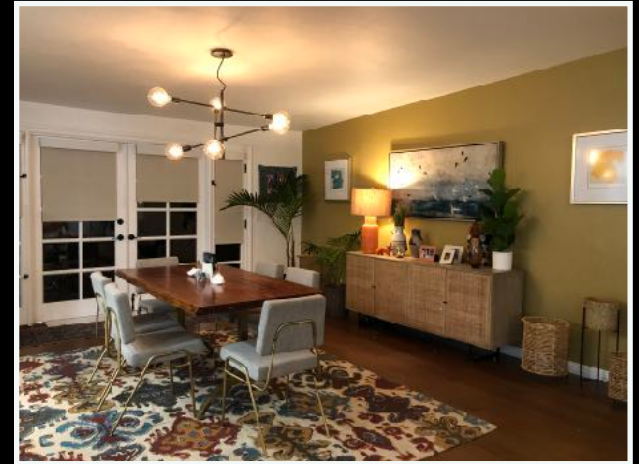

Dead to Me **NETFLIX**