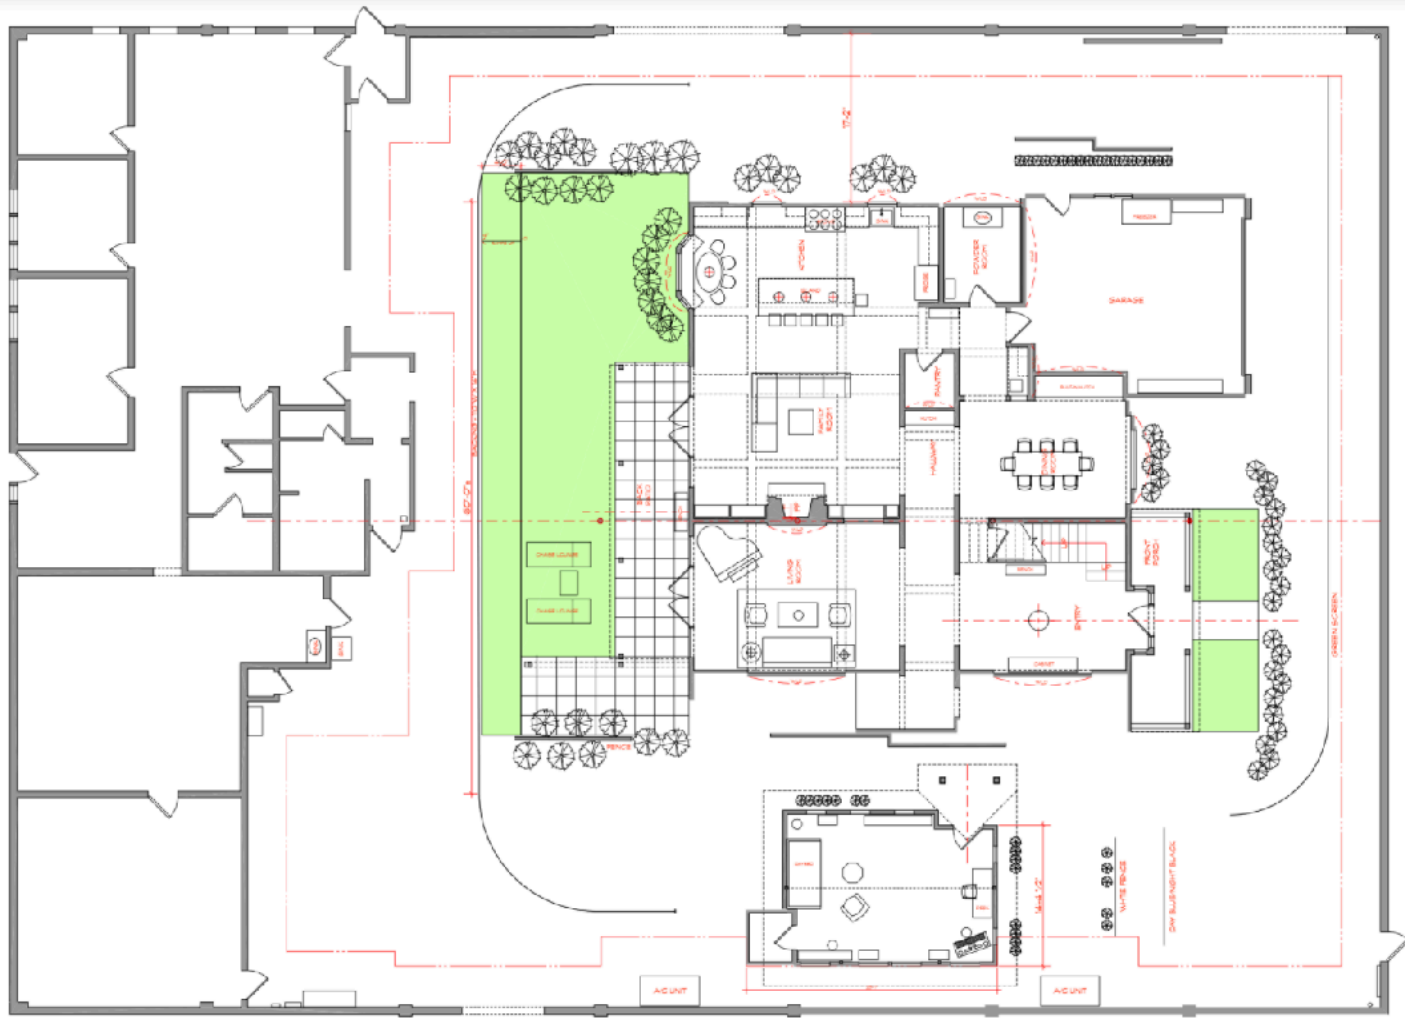

1/4" JEN'S HSE SPOT PLAN

REVISED 10/05/2019
RELEASED 08/23/2019

DEAD TO ME	
E21101	
DATE	08/23/2019
SCALE	20'
PROJECT	DEAD TO ME
LOCATION	10000 100TH AVE, SUITE 100, BOSTON, MA 02124
CLIENT	NETFLIX
DESIGNER	NETFLIX

EPISODE 203 - INT JEN'S HOUSE - 1ST FLOOR

Dead to Me NETFLIX