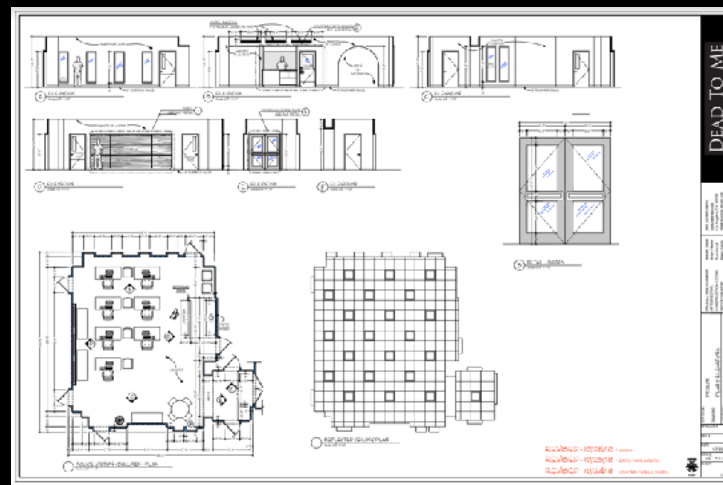

Dead to Me NETFLIX