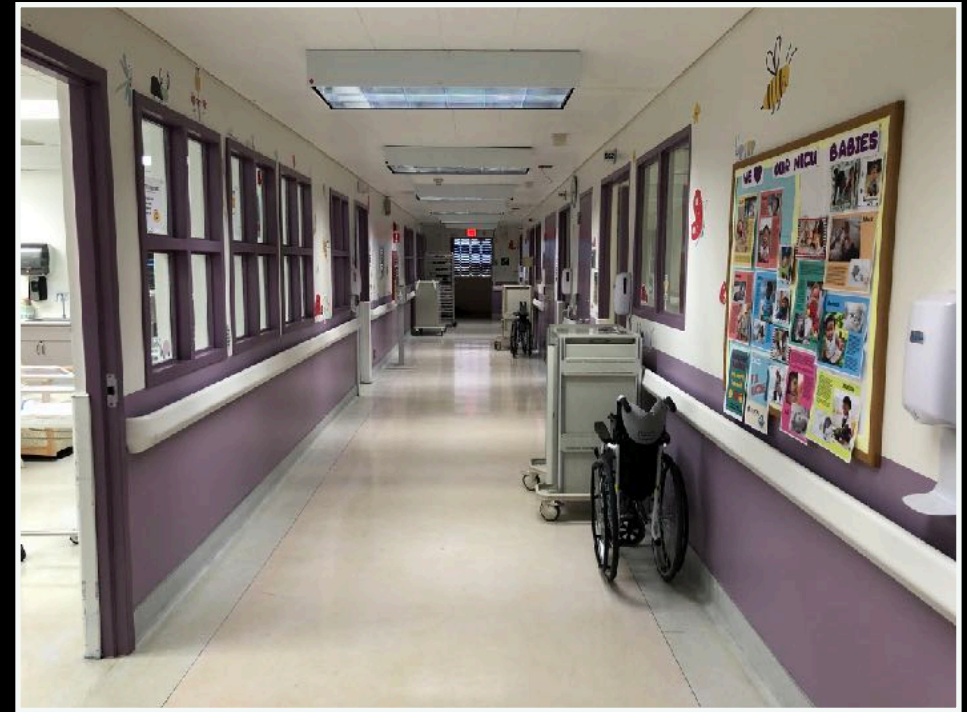

Dead to Me NETFLIX