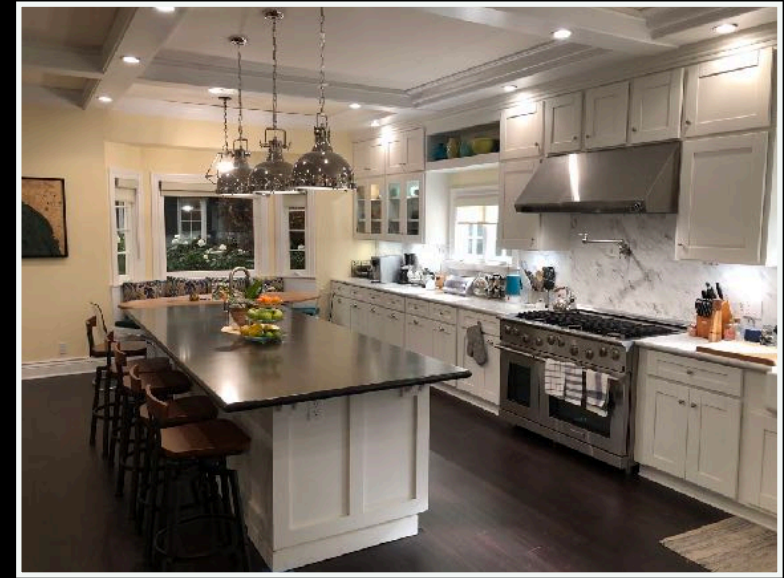

*Dead
to Me* **NETFLIX**