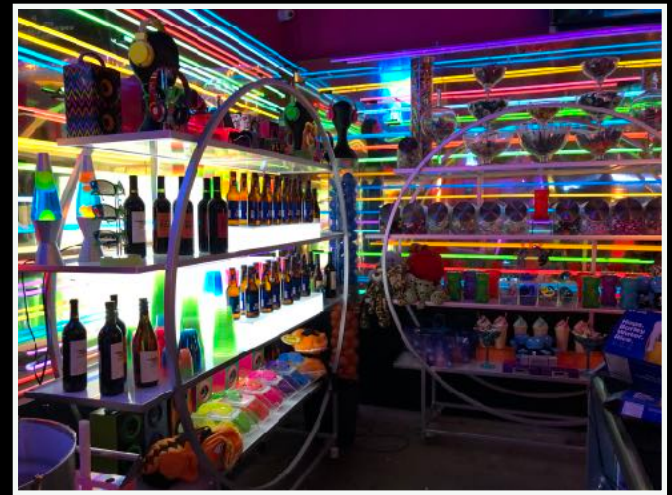

Dead to Me NETFLIX