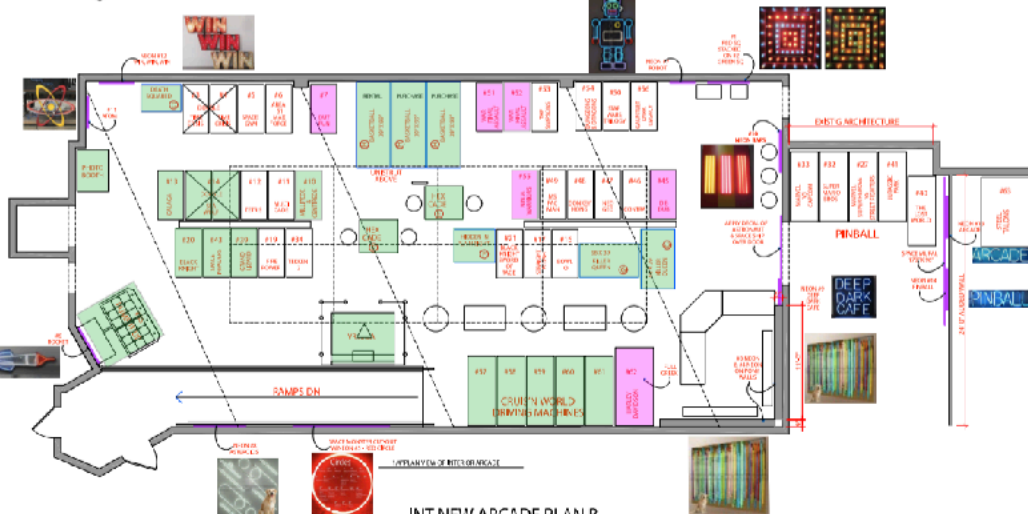

DEAD TO ME	
E21101	
DATE	08/23/2019
SCALE	20'
PROJECT	DEAD TO ME
LOCATION	10000 100TH AVE, SUITE 100, BOSTON, MA 02124
CLIENT	NETFLIX
DESIGNER	NETFLIX

EPISODE 203 - INT JEN'S HOUSE - 1ST FLOOR

Dead to Me NETFLIX

Dead to Me NETFLIX

INT NEW ARCADE PLAN B
1/4" = 1'-0"

RELEASED 10/25/2019

DEAD TO ME	
SEASON 1	
PRODUCTION NUMBER	00000001
ISSUE NUMBER	0
ISSUE DATE	10/25/2019
ISSUE TYPE	1

EPISODE 205 - INT NEW ARCADE PLAN

Backing = 1/4" clear plex - cut to shape

Layer 1 = 1/4" orange sinta
Layer 2 = 1/4" red sinta
Layer 3 = 1" white gator (with graphic printed on top and sides wrapped with silver)

✦ ✦ 2 stars cut out of clear plex and backed with prismatic vinyl

*Dead
to Me* **NETFLIX**

TBD Address Laguna Beach, CA **7755 SQ FT**
11 BEDROOM
7 BATH
4 CAR GARAGE

Bring your double or covering approximately 9,200 square feet, this beautiful Cape Cod Colonial has a 4-car garage and a large, open kitchen with new modern stainless appliances. Traditional woodwork and touches abound in this open-concept master piece complete with open ceilings and exposed beams. This gorgeous single-family home can't be missed!