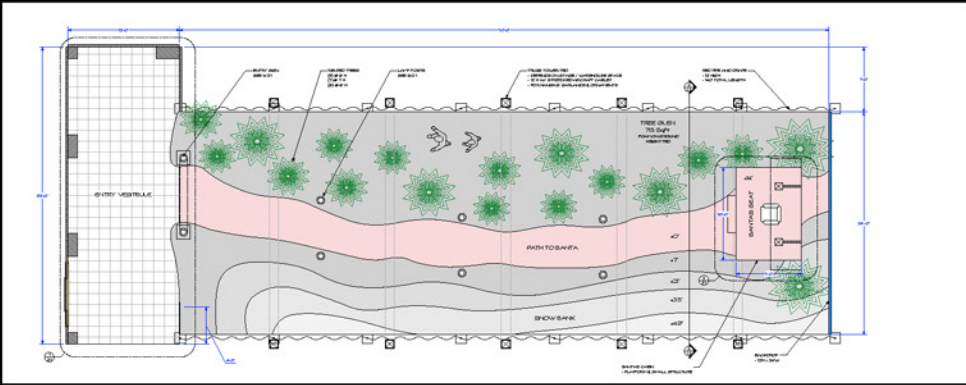

Lily's Apartment Exterior

This is the saddest, most
depressing music I've ever heard.
It makes me so happy.

Dash's Apartment - Interior

Exterior Macy's Santa Land

Interior Macy's Santa Land - Stage Build

Interior Macy's Santa Land - Stage Build

Interior Macy's Santa Land - Stage Build

Interior Macy's Santa Land - Stage Build

Garlands with twinkle lights hung across path to create effect below.

Interior Macy's Santa Land- Stage Build

Geodes concept:

Bottom two balls of each snowperson are carved foam and pre-split to break in chunks

Real snow reference for heads:

The Strand Exterior

The Strand Interior - Stage Build

The Strand Interior- Stage Build

The Strand Interior - Stage Build