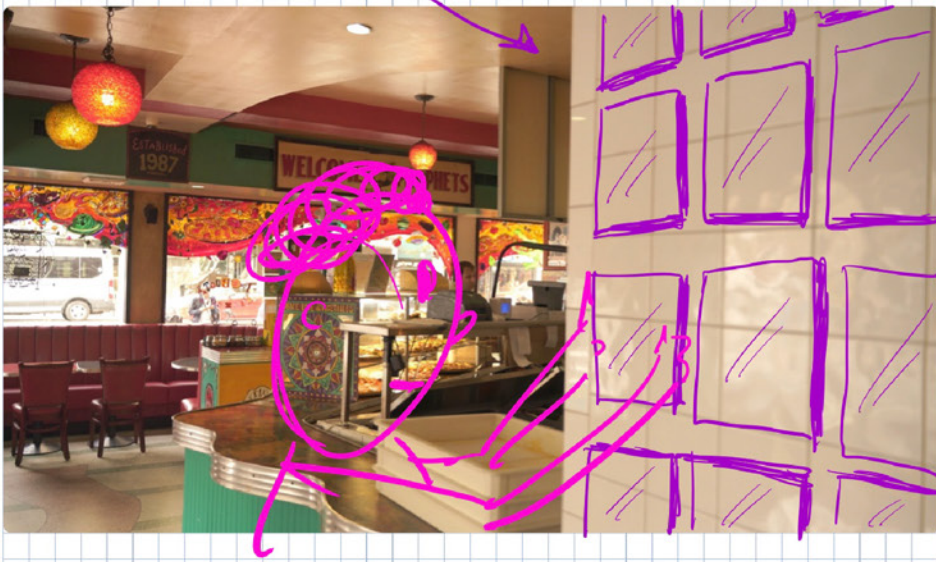

Bottom two balls of each snowperson are carved foam and pre-split to break in chunks

Real snow reference for heads:

The Strand Exterior

The Strand Interior - Stage Build

The Strand Interior- Stage Build

The Strand Interior - Stage Build

Interior Subway Car

Concept to Final for Subway Ads

Two Boots Interior

Two Boots Interior

Hero angle for BOOMER to see Red Notebook.

Xmas themed shelf build.

FRAMED PHOTO WALL:
Boomer removes one "local celeb." photo & hangs the "EF" headshot.