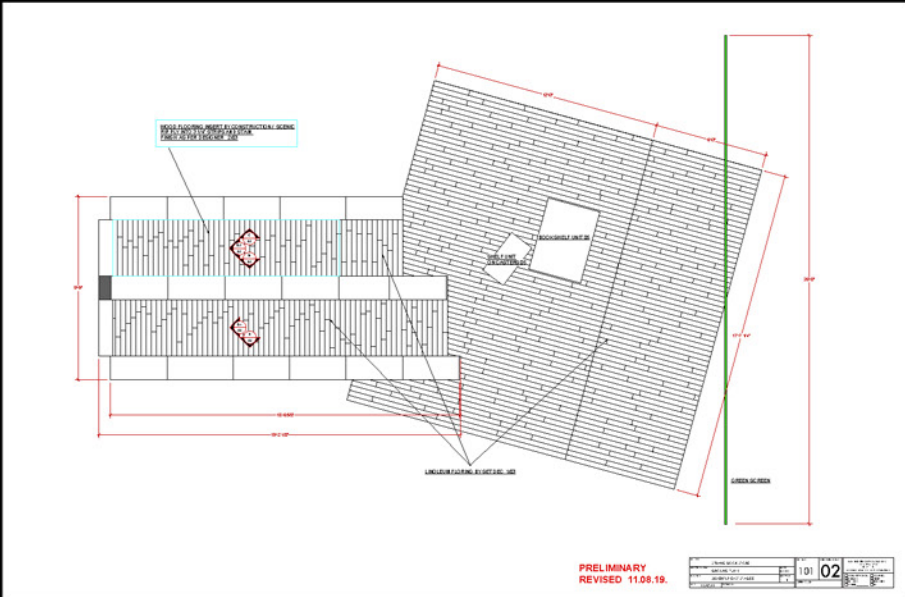

Interior Macy's Santa Land - Stage Build

Interior Macy's Santa Land - Stage Build

Garlands with twinkle lights hung across path to create effect below.

Interior Macy's Santa Land- Stage Build

Geodes concept:

Bottom two balls of each snowperson are carved foam and pre-split to break in chunks

Real snow reference for heads:

The Strand Exterior

The Strand Interior - Stage Build

The Strand Interior- Stage Build

The Strand Interior - Stage Build

Interior Subway Car

Concept to Final for Subway Ads

Two Boots Interior

Two Boots Interior

Hero angle for BOOMER to see Red Notebook.

Xmas themed shelf build.

FRAMED PHOTO WALL:
Boomer removes one "local celeb." photo & hangs the "EF" headshot.