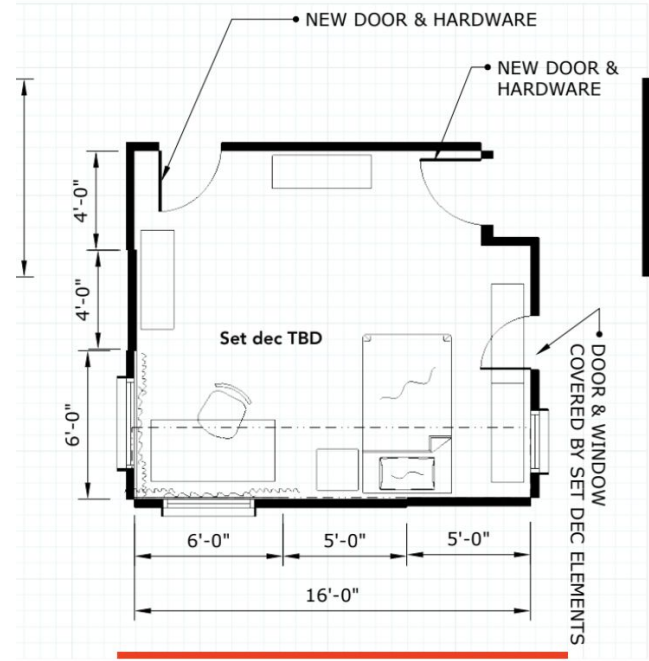

GABE'S ROOM