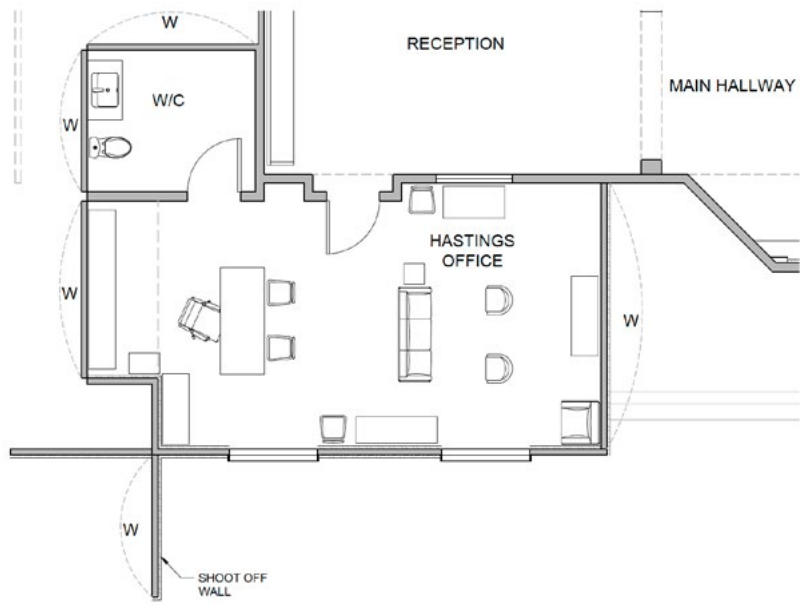

<b>Omens</b>		INT ST. TERESA'S HOSPITAL LEADED GLASS WINDOW	10
DIRECTOR:	PROJECT MANAGER:	DATE:	01
EXECUTIVE:	PROJECT COORDINATOR:	DATE:	02

**ST. TERESA'S CENTER FOR MENTAL HEALTH**  
SCALE: 1/12

**ST. TERESA'S - HASTING'S OFFICE**  
SCALE: 1/12