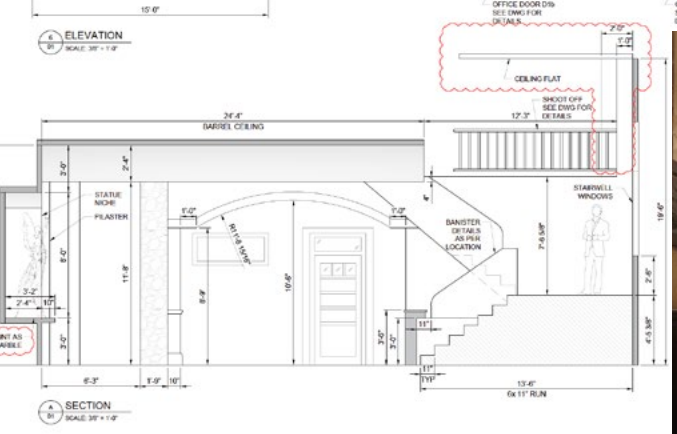

<b>Omens</b>		INT ST. TERESA'S HOSPITAL LEADED GLASS WINDOW	10
DIRECTOR:	PROJECT MANAGER:	DATE:	01
EXECUTIVE:	PROJECT COORDINATOR:	DATE:	02

**ST. TERESA'S CENTER FOR MENTAL HEALTH**  
SCALE: 1/12

**ST. TERESA'S - HASTING'S OFFICE**  
SCALE: 1/12