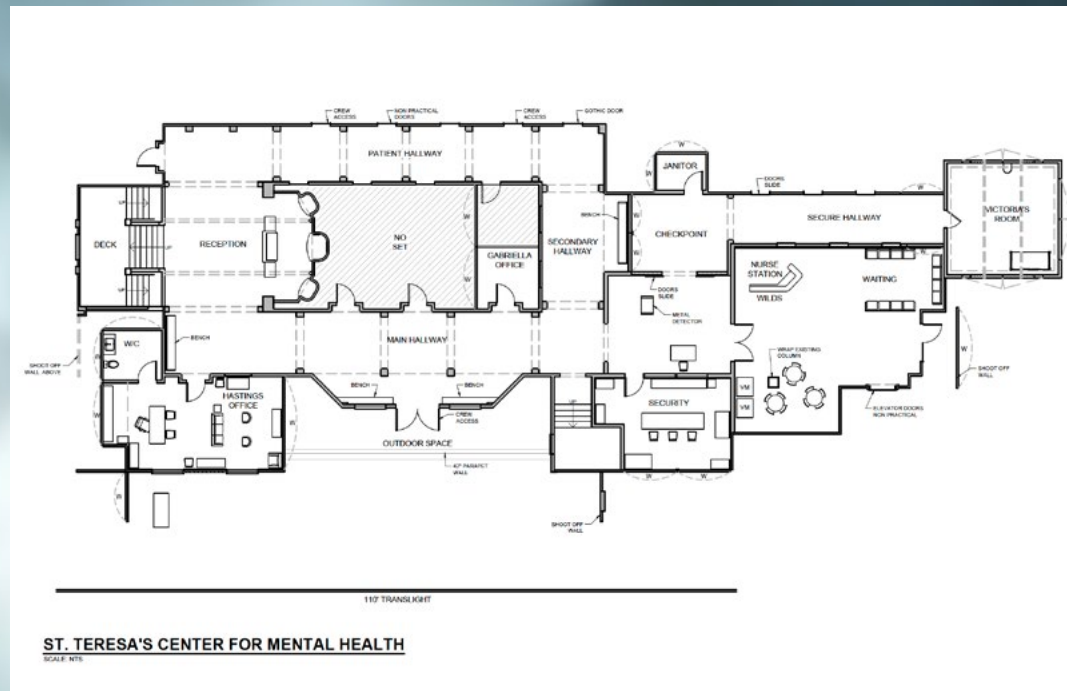

<b>Omens</b>		INT ST. TERESA'S HOSPITAL LEADED GLASS WINDOW	10
DIRECTOR:	PROJECT MANAGER:	DATE:	01
EXECUTIVE:	PROJECT COORDINATOR:	DATE:	02

**ST. TERESA'S CENTER FOR MENTAL HEALTH**  
SCALE: 1/12

**ST. TERESA'S - HASTING'S OFFICE**  
SCALE: 1/12