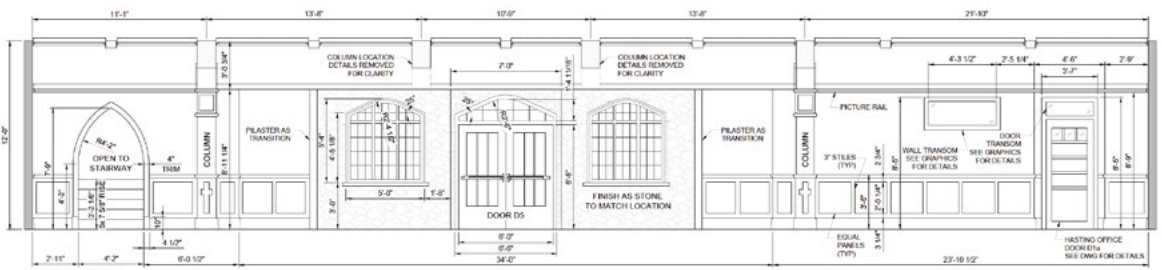

<b>Omens</b>		INT ST. TERESA'S HOSPITAL LEADED GLASS WINDOW	10
DIRECTOR:	PROJECT MANAGER:	DATE:	01
EXECUTIVE:	PROJECT COORDINATOR:	DATE:	02

**ST. TERESA'S CENTER FOR MENTAL HEALTH**  
SCALE: 1/12

**ST. TERESA'S - HASTING'S OFFICE**  
SCALE: 1/12