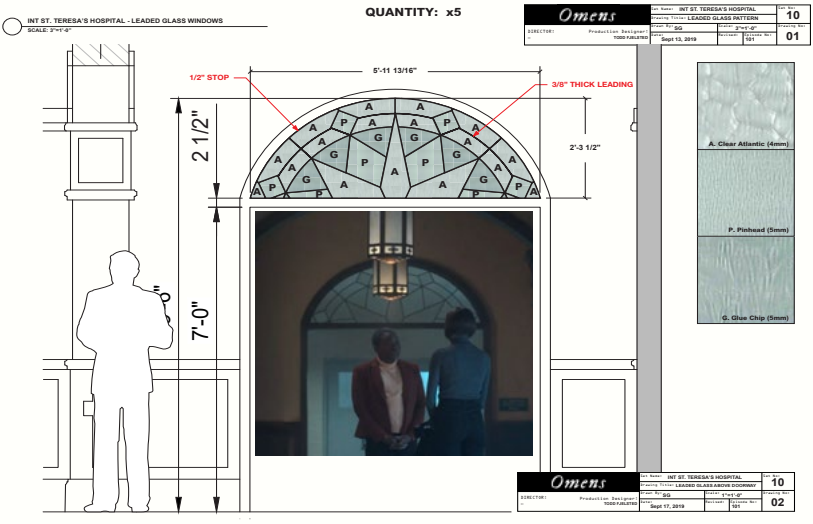

<b>Omens</b>		INT ST. TERESA'S HOSPITAL LEADED GLASS WINDOW	10
DIRECTOR:	PROJECT MANAGER:	DATE:	01
EXECUTIVE:	PROJECT COORDINATOR:	DATE:	02

**ST. TERESA'S CENTER FOR MENTAL HEALTH**  
SCALE: 1/12

**ST. TERESA'S - HASTING'S OFFICE**  
SCALE: 1/12