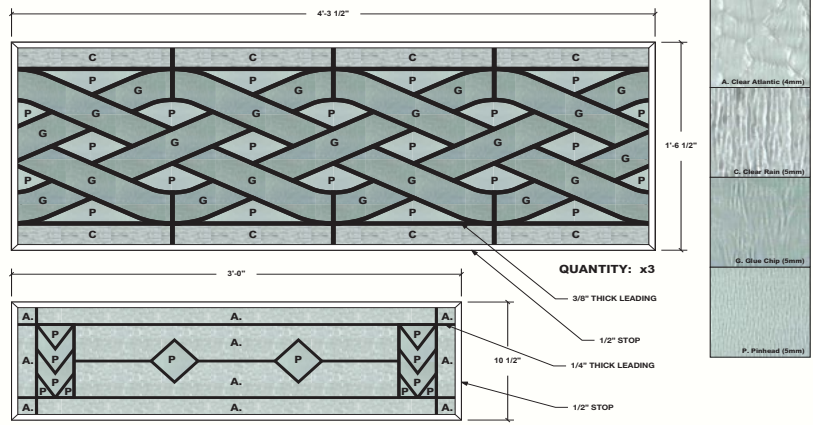

<b>Omens</b>		INT ST. TERESA'S HOSPITAL LEADED GLASS WINDOW	10
DIRECTOR:	PROJECT MANAGER:	DATE:	01
EXECUTIVE:	PROJECT COORDINATOR:	DATE:	02

**ST. TERESA'S CENTER FOR MENTAL HEALTH**  
SCALE: 1/12

**ST. TERESA'S - HASTING'S OFFICE**  
SCALE: 1/12