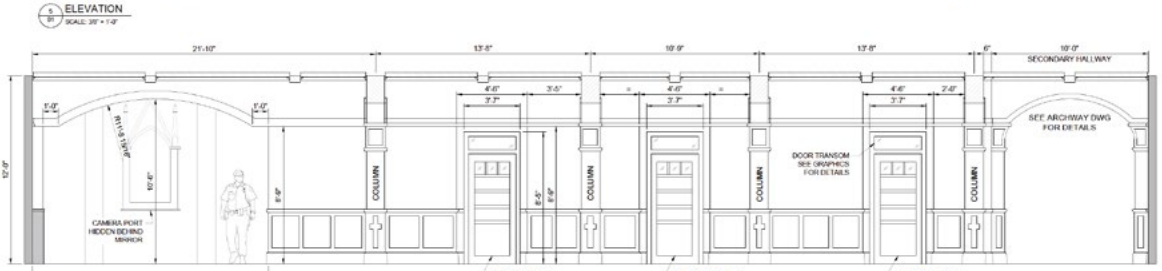

<b>Omens</b>		INT ST. TERESA'S HOSPITAL LEADED GLASS WINDOW	10
DIRECTOR:	PROJECT MANAGER:	DATE:	01
EXECUTIVE:	PROJECT COORDINATOR:	DATE:	02

**ST. TERESA'S CENTER FOR MENTAL HEALTH**  
SCALE: 1/12

**ST. TERESA'S - HASTING'S OFFICE**  
SCALE: 1/12