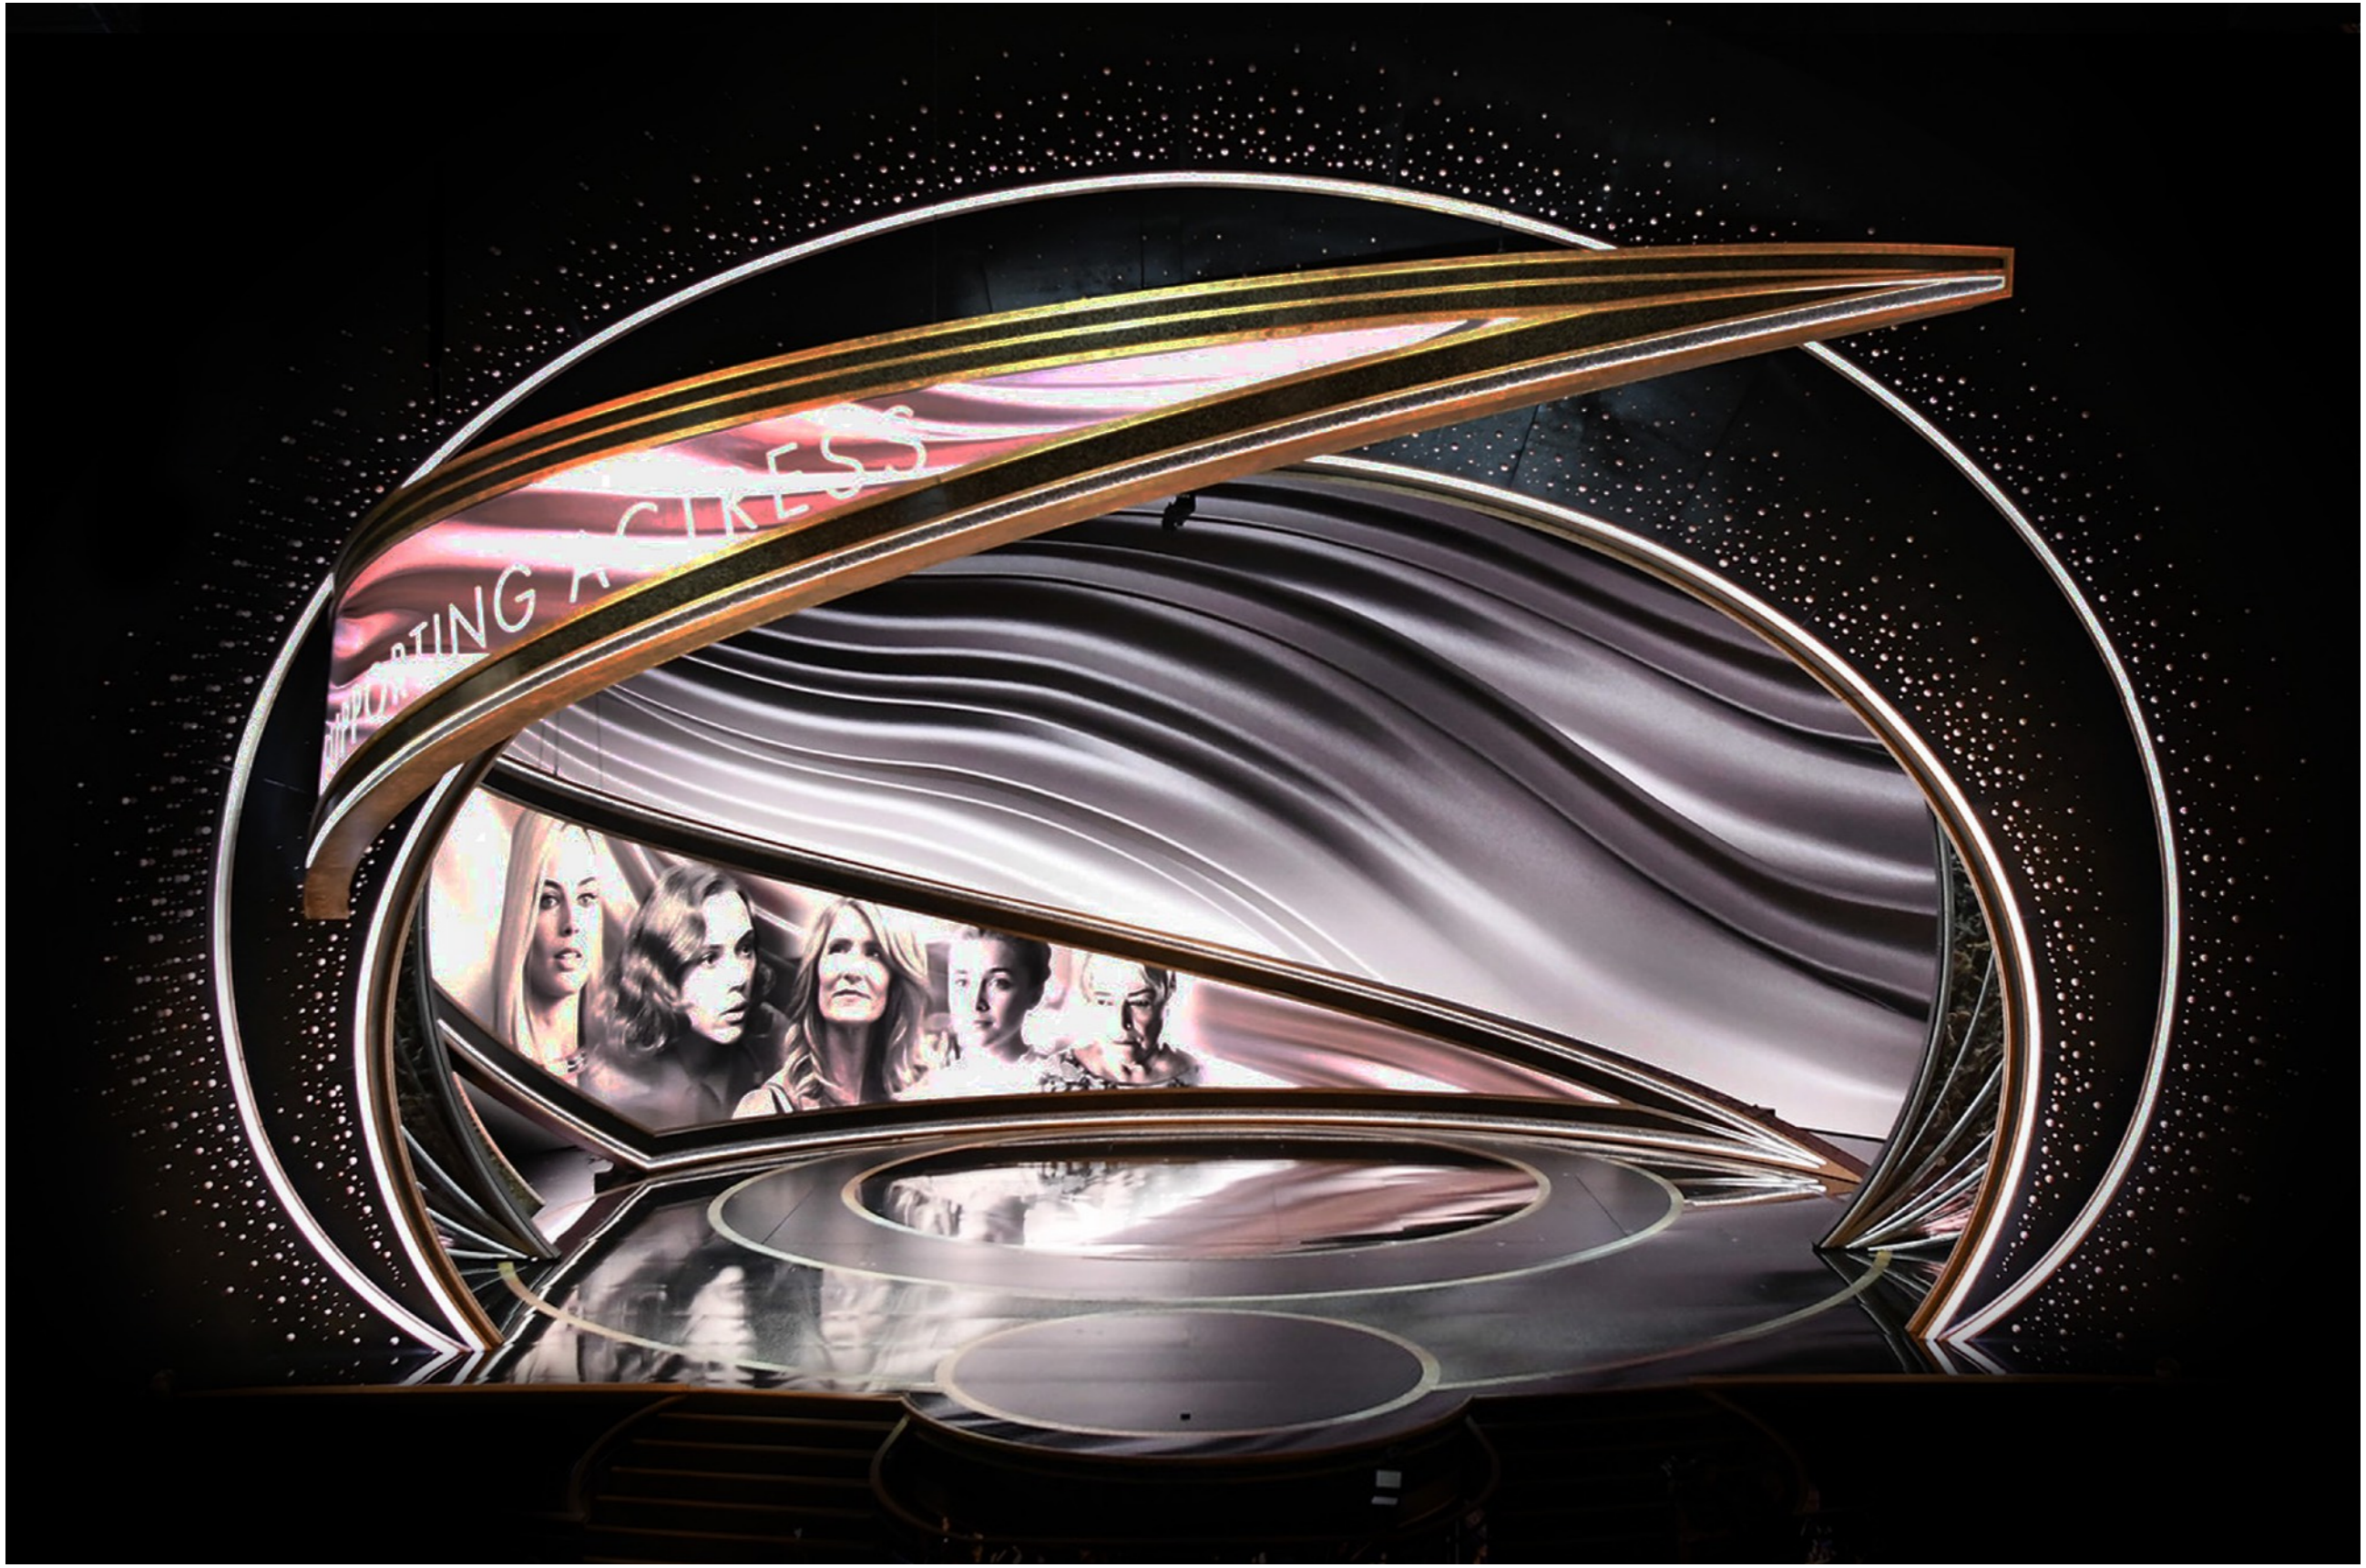

THE
OSCAR®S.