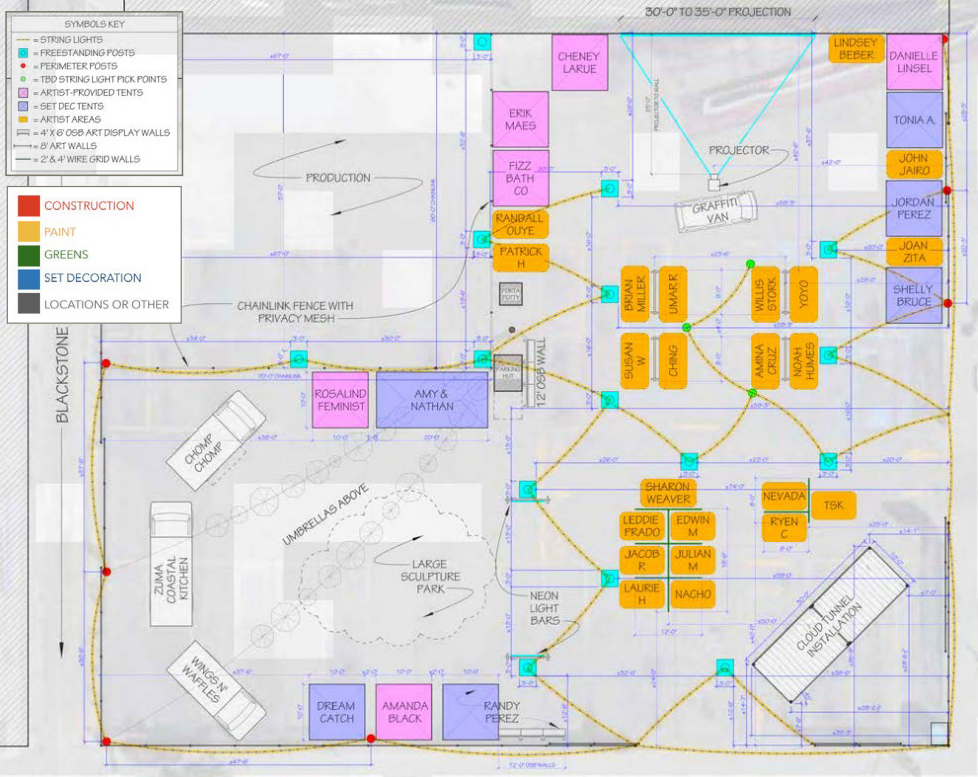

insecure

HBO

DTLA ART WALK

Downtown
art expo

artist led pop up experience
featuring installations by
leading local artists

COLOR CALLOUTS

- RV 188 SHINING GREEN
- RV 279 ROSE ROSARIO
- RV 3020 LIGHT RED
- RV 105 TANGERINE
- RV 152 EUROPE BLUE
- RV 245 CYAN
- RV 276 BISHOP VIOLET
- RV 1021 LIGHT YELLOW
- RV 9011 BLACK