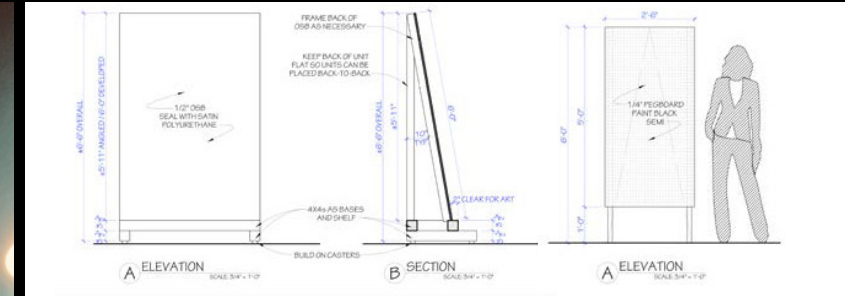

insecure

HBO

DTLA ART WALK

Downtown
art expo

artist led pop up experience
featuring installations by
leading local artists

COLOR CALLOUTS

- RV 188 SHINING GREEN
- RV 279 ROSE ROSARIO
- RV 3020 LIGHT RED
- RV 105 TANGERINE
- RV 152 EUROPE BLUE
- RV 245 CYAN
- RV 276 BISHOP VIOLET
- RV 1021 LIGHT YELLOW
- RV 9011 BLACK