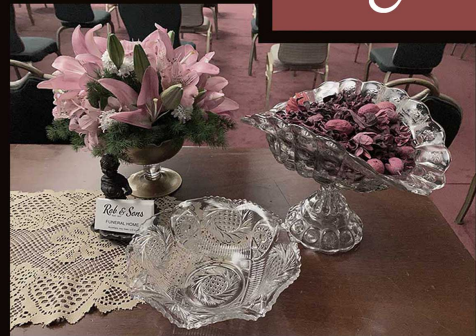

Yearly Departed

Yearly Departed

YEARLY DEPARTED
 PRODUCTION DESIGNER: SUELLAN WILSON / SET DESIGNER: DOUG MOWAT
STAGE 1 SET A SCALE: SEE BAR
 FIVE LOT, 1041 N. FORMOSA AVE. DATE: 10/20/22
 WEST HOLLYWOOD