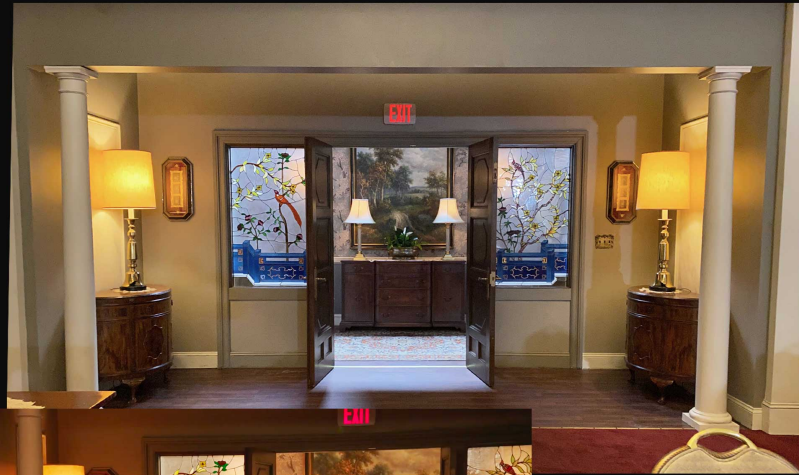

Yearly Departed

Mourner/Audience Side