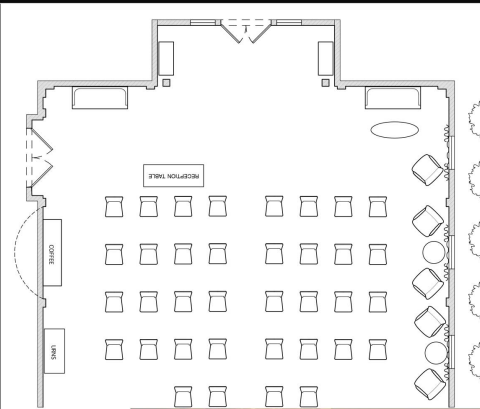

Yearly Departed

Mourner/Audience Side