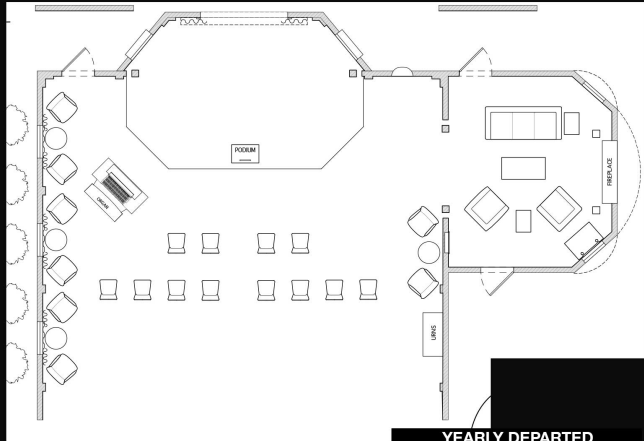

Yearly Departed

Eulogist/Stage Side