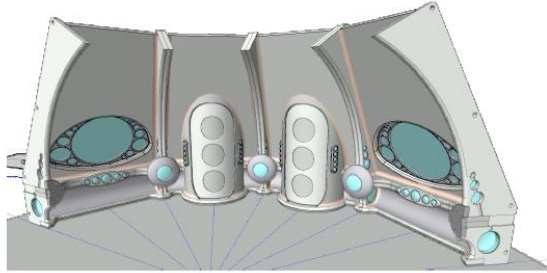

Blue indicates elements which could be made to glow, if requested.

Pink indicates body filler along all internal corners, with a 9mm radius from the mixing sticks.