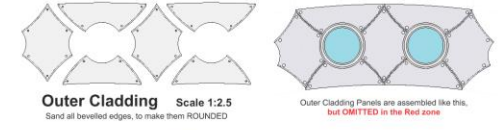

Aardman Mothership - Sheet 06

15th August

HIPS Cladding

Parts have been CNC'd with a bevelled edge, shown by dashed lines, for CNC'd HIPS to give well rounded edges, like this: