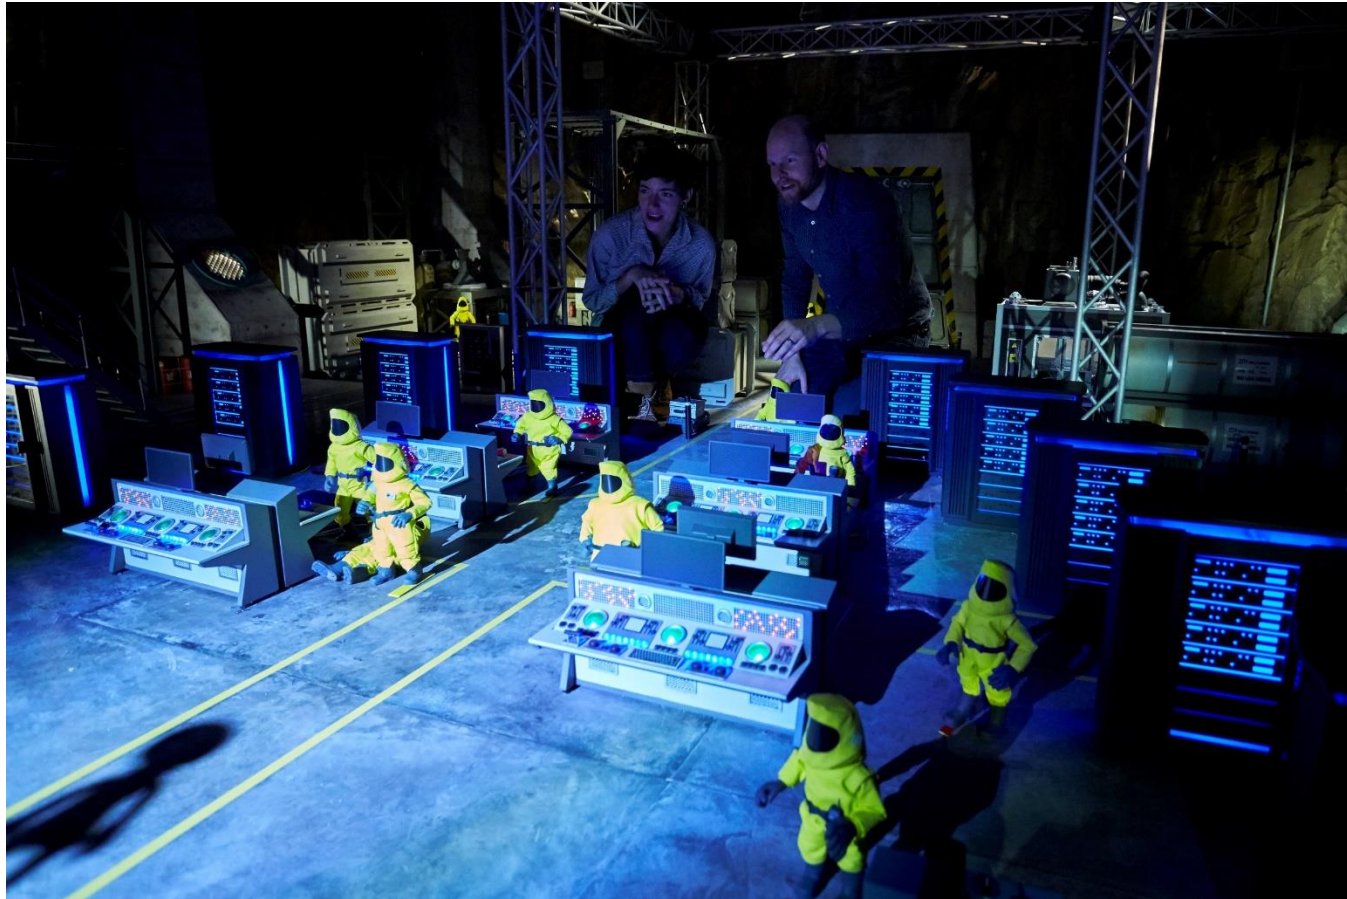

MAD BASE

A Shaun the Sheep MOVIE
FARMAGEDDON

STUDIOCANAL

Aardman