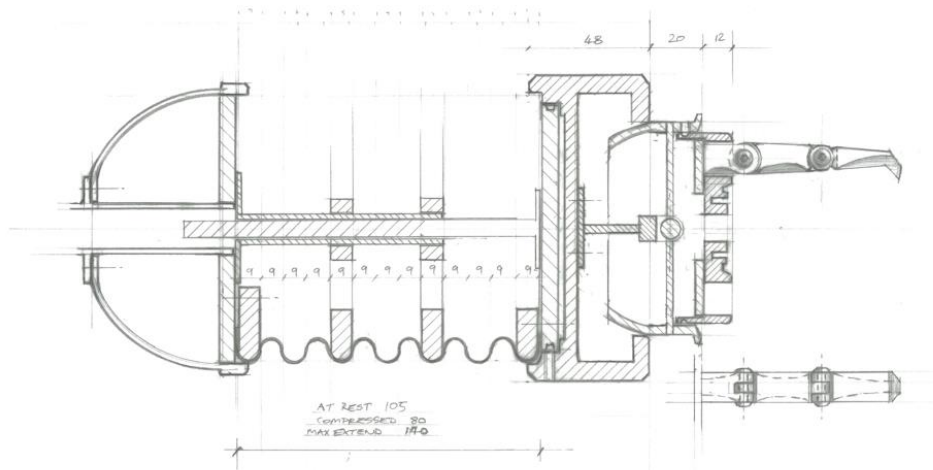

MECH SUIT

A Shaun the Sheep MOVIE
FARMAGEDDON