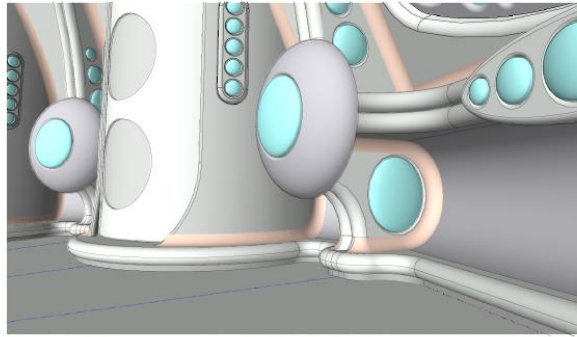

Parts have been CNC'd with a bevelled edge, shown by dashed lines, for CNC'd HIPS to give well rounded edges, like this:

Some pieces need cutting in half, where they meet the RED zone

Fastcast Frame vents shown inside as that for the Louvered Vents - see Sheet 07

DOORS THIS SIDE

THE MOTHERSHIP

A Shaun the Sheep MOVIE
FARMAGEDDON

STUDIOCANAL

Aardman

Blue indicates elements which could be made to glow, if requested.

Pink indicates body filler along all internal corners, with a 9mm radius from the mixing sticks.