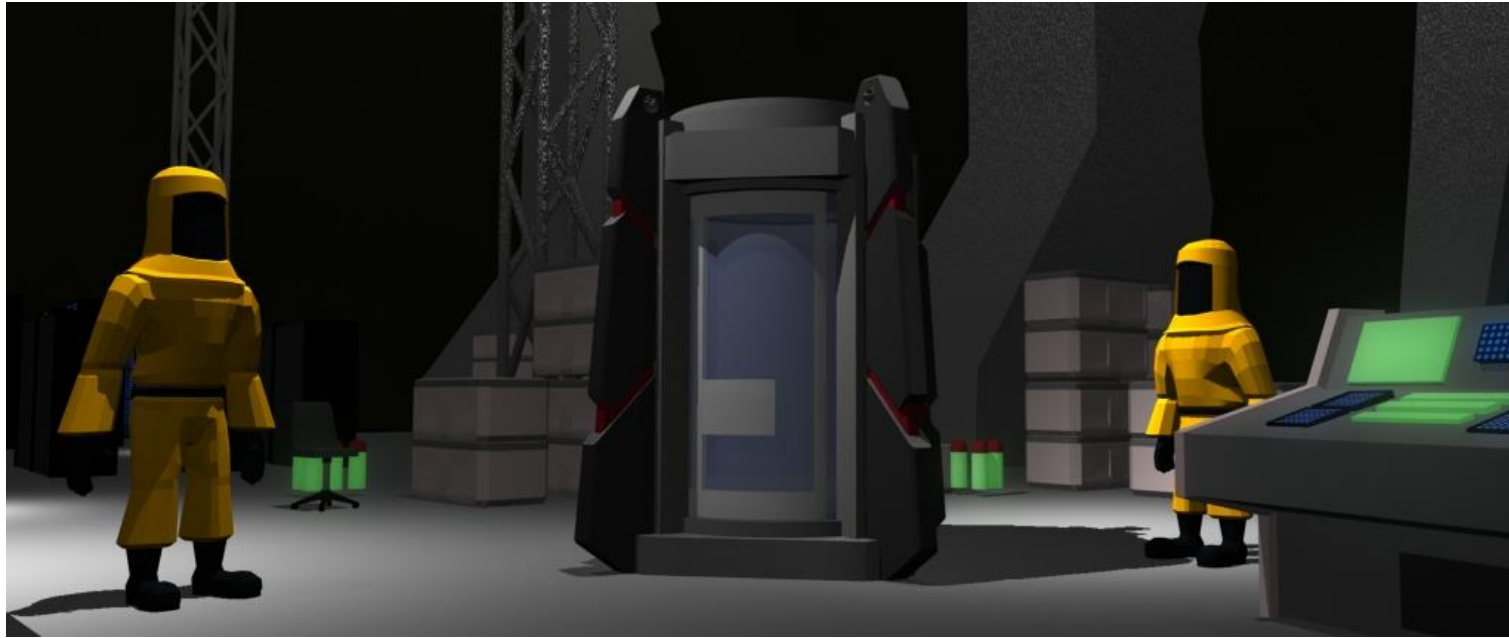

MECH SUIT

A Shaun the Sheep MOVIE
FARMAGEDDON

STUDIOCANAL

 Aardman

MUGG-1N5

A Shaun the Sheep MOVIE
FARMAGEDDON

STUDIOCANAL

Aardman