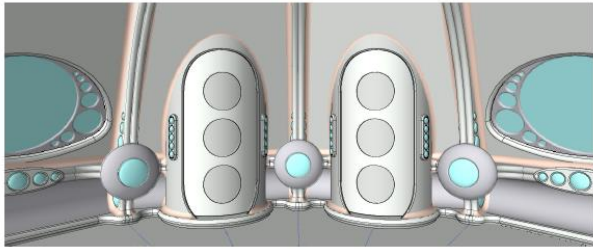

Parts have been CNC'd with a bevelled edge, shown by dashed lines, for CNC'd HIPS to give well rounded edges, like this:

Some pieces need cutting in half, where they meet the RED zone

Fastcast Frame vents shown inside as that for the Louvered Vents - see Sheet 07

DOORS THIS SIDE

THE MOTHERSHIP

A Shaun the Sheep MOVIE
FARMAGEDDON

STUDIOCANAL

Aardman

Blue indicates elements which could be made to glow, if requested.

Pink indicates body filler along all internal corners, with a 9mm radius from the mixing sticks.