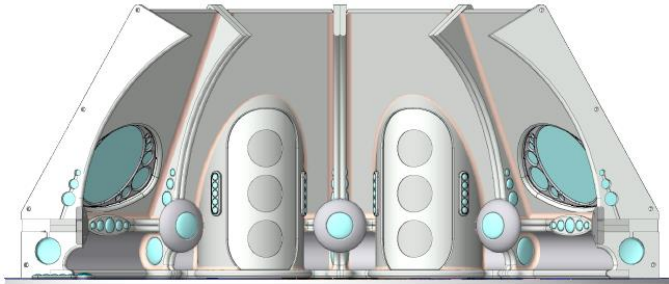

Blue indicates elements which could be made to glow, if requested.

Pink indicates body filler along all internal corners, with a 9mm radius from the mixing sticks.