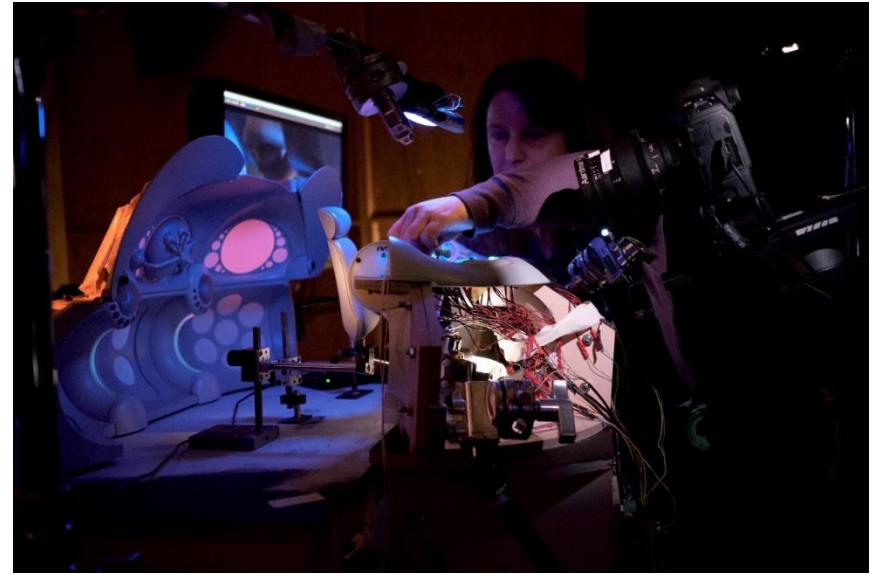

THE MOTHERSHIP

A Shaun the Sheep MOVIE
FARMAGEDDON

STUDIOCANAL

Aardman