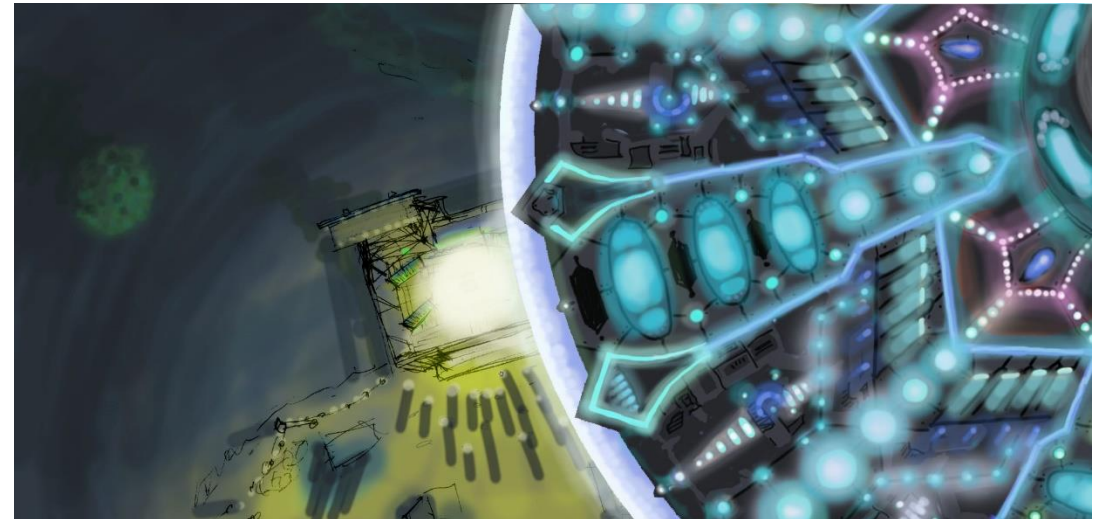

THE MOTHERSHIP

A Shaun the Sheep MOVIE
FARMAGEDDON

STUDIOCANAL

Aardman