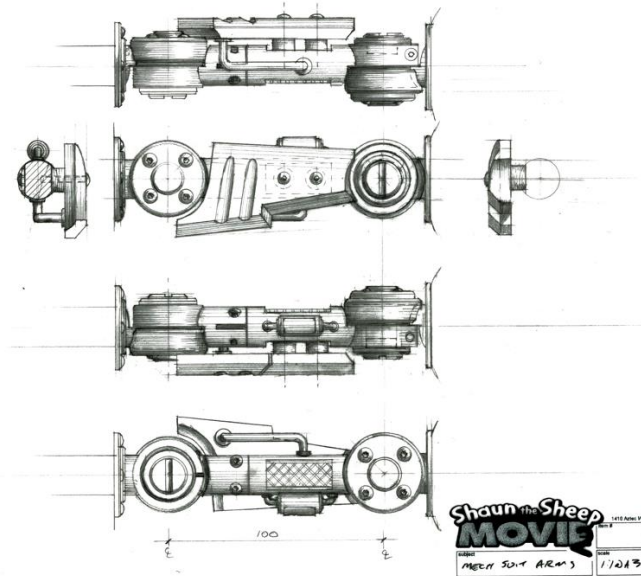

STUDIOCANAL

 Aardman

FARMAGEDDON

A Shaun the Sheep MOVIE
FARMAGEDDON

STUDIOCANAL

 Aardman

MECH SUIT

A Shaun the Sheep MOVIE
FARMAGEDDON