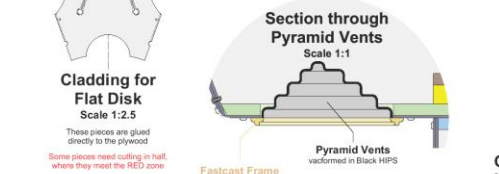

Some pieces need cutting in half, where they meet the RED zone

Fastcast Frame vents shown inside as that for the Louvered Vents - see Sheet 07

DOORS THIS SIDE