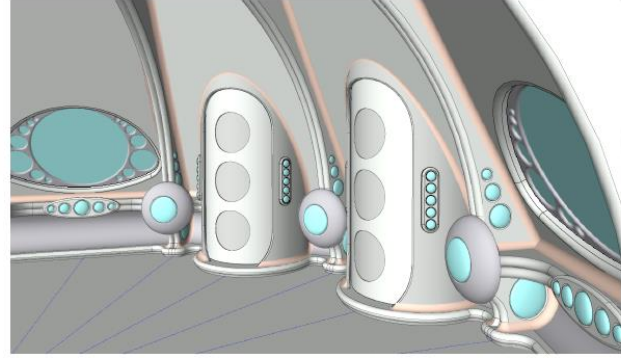

Parts have been CNC'd with a bevelled edge, shown by dashed lines, for CNC'd HIPS to give well rounded edges, like this:

Some pieces need cutting in half, where they meet the RED zone

Fastcast Frame vents shown inside as that for the Louvered Vents - see Sheet 07

DOORS THIS SIDE

THE MOTHERSHIP

A Shaun the Sheep MOVIE
FARMAGEDDON

STUDIOCANAL

Aardman

Blue indicates elements which could be made to glow, if requested.

Pink indicates body filler along all internal corners, with a 9mm radius from the mixing sticks.