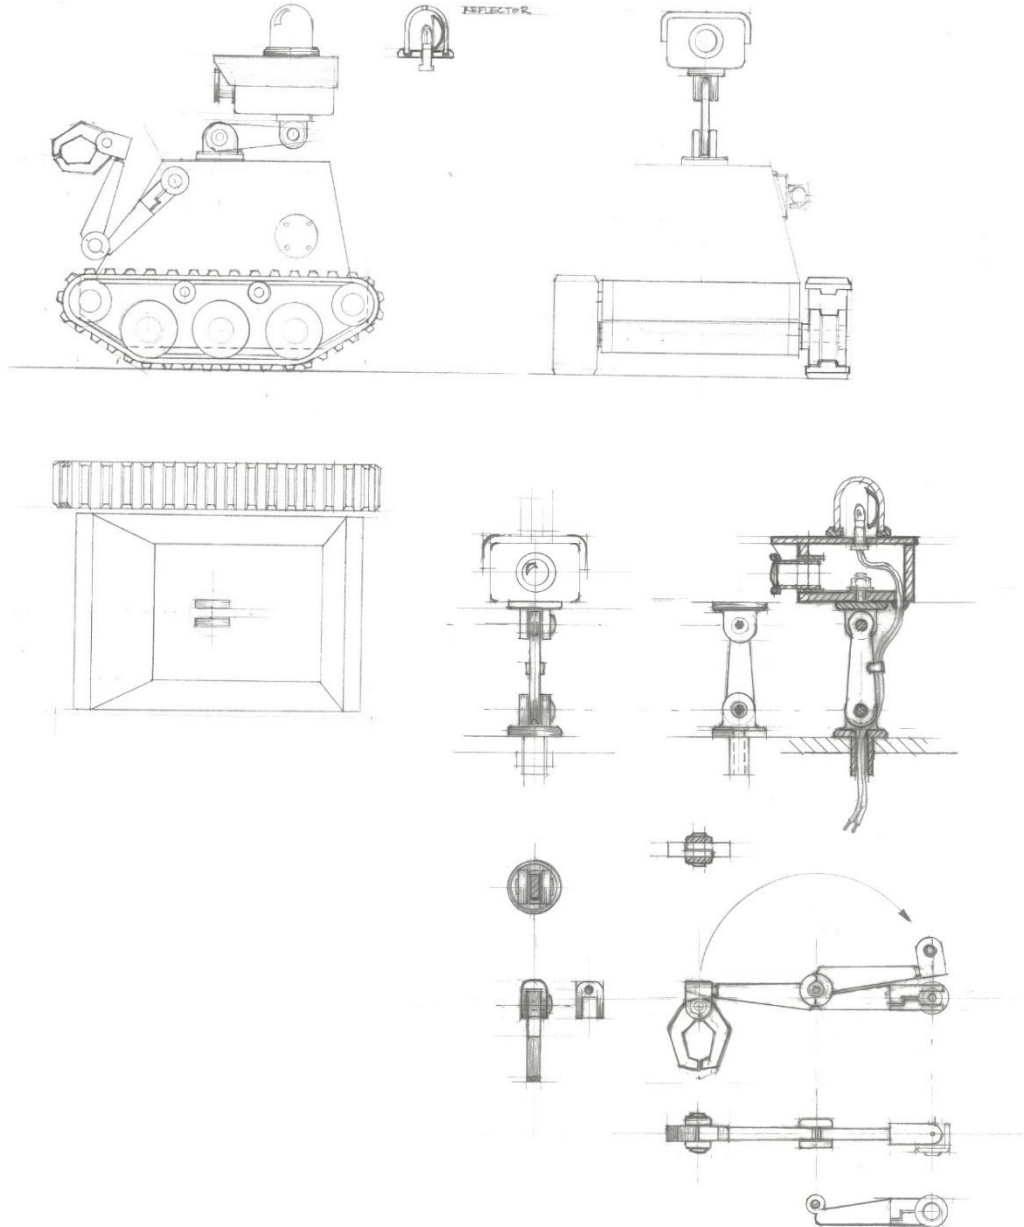

MECH SUIT

A Shaun the Sheep MOVIE
FARMAGEDDON

STUDIOCANAL

 Aardman

MUGG-1N5

A Shaun the Sheep MOVIE
FARMAGEDDON

STUDIOCANAL

Aardman