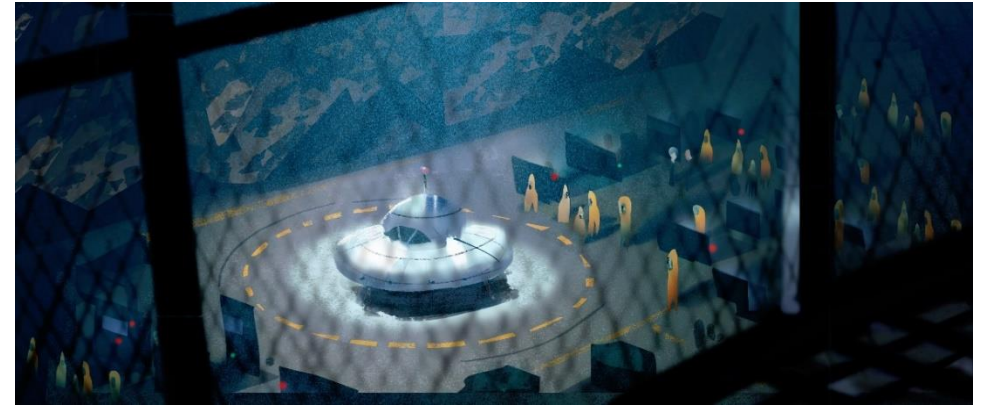

MAD BASE

A Shaun the Sheep MOVIE
FARMAGEDDON

STUDIOCANAL

Aardman