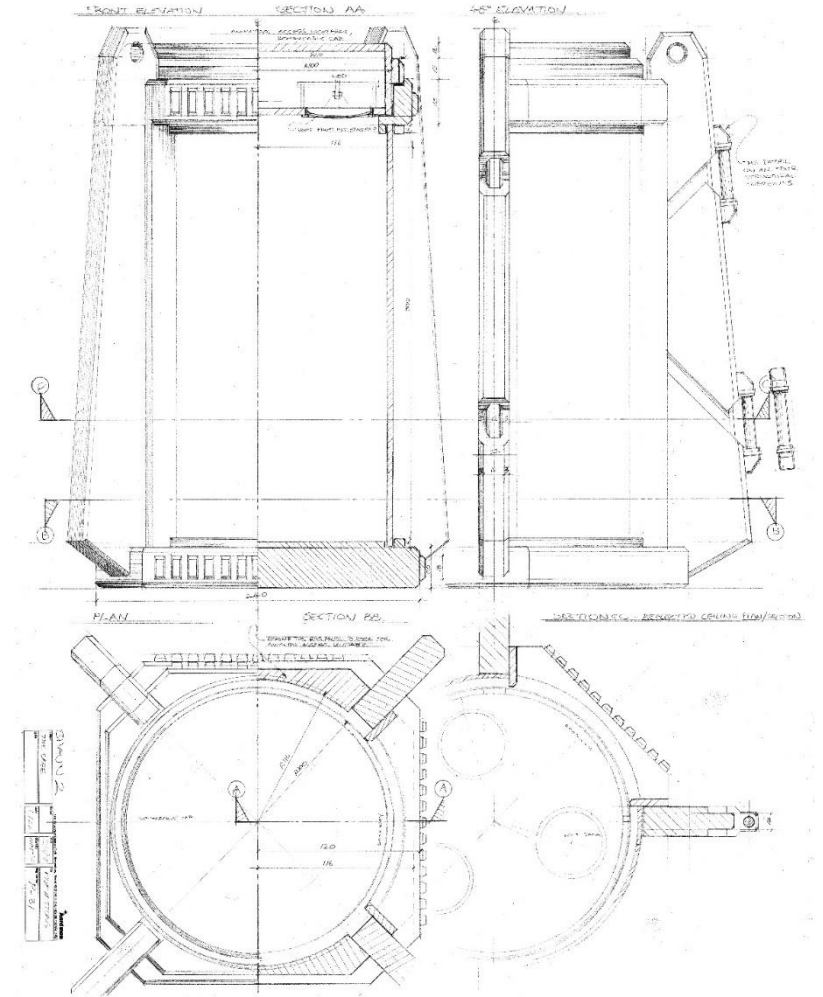

MECH SUIT

A Shaun the Sheep MOVIE
FARMAGEDDON

STUDIOCANAL

 Aardman

MUGG-1N5

A Shaun the Sheep MOVIE
FARMAGEDDON

STUDIOCANAL

Aardman