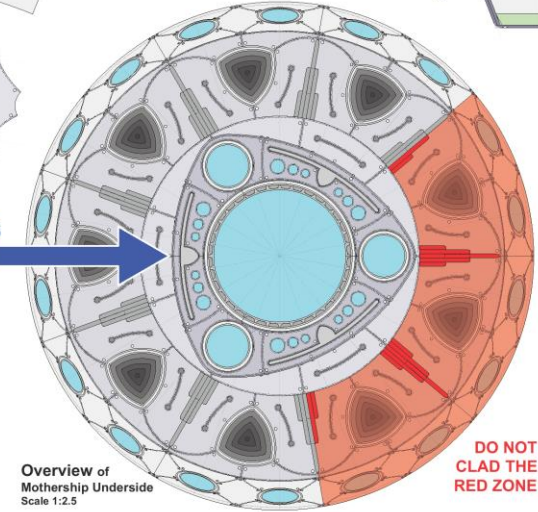

THE MOTHERSHIP

A Shaun the Sheep MOVIE
FARMAGEDDON

STUDIOCANAL

Aardman