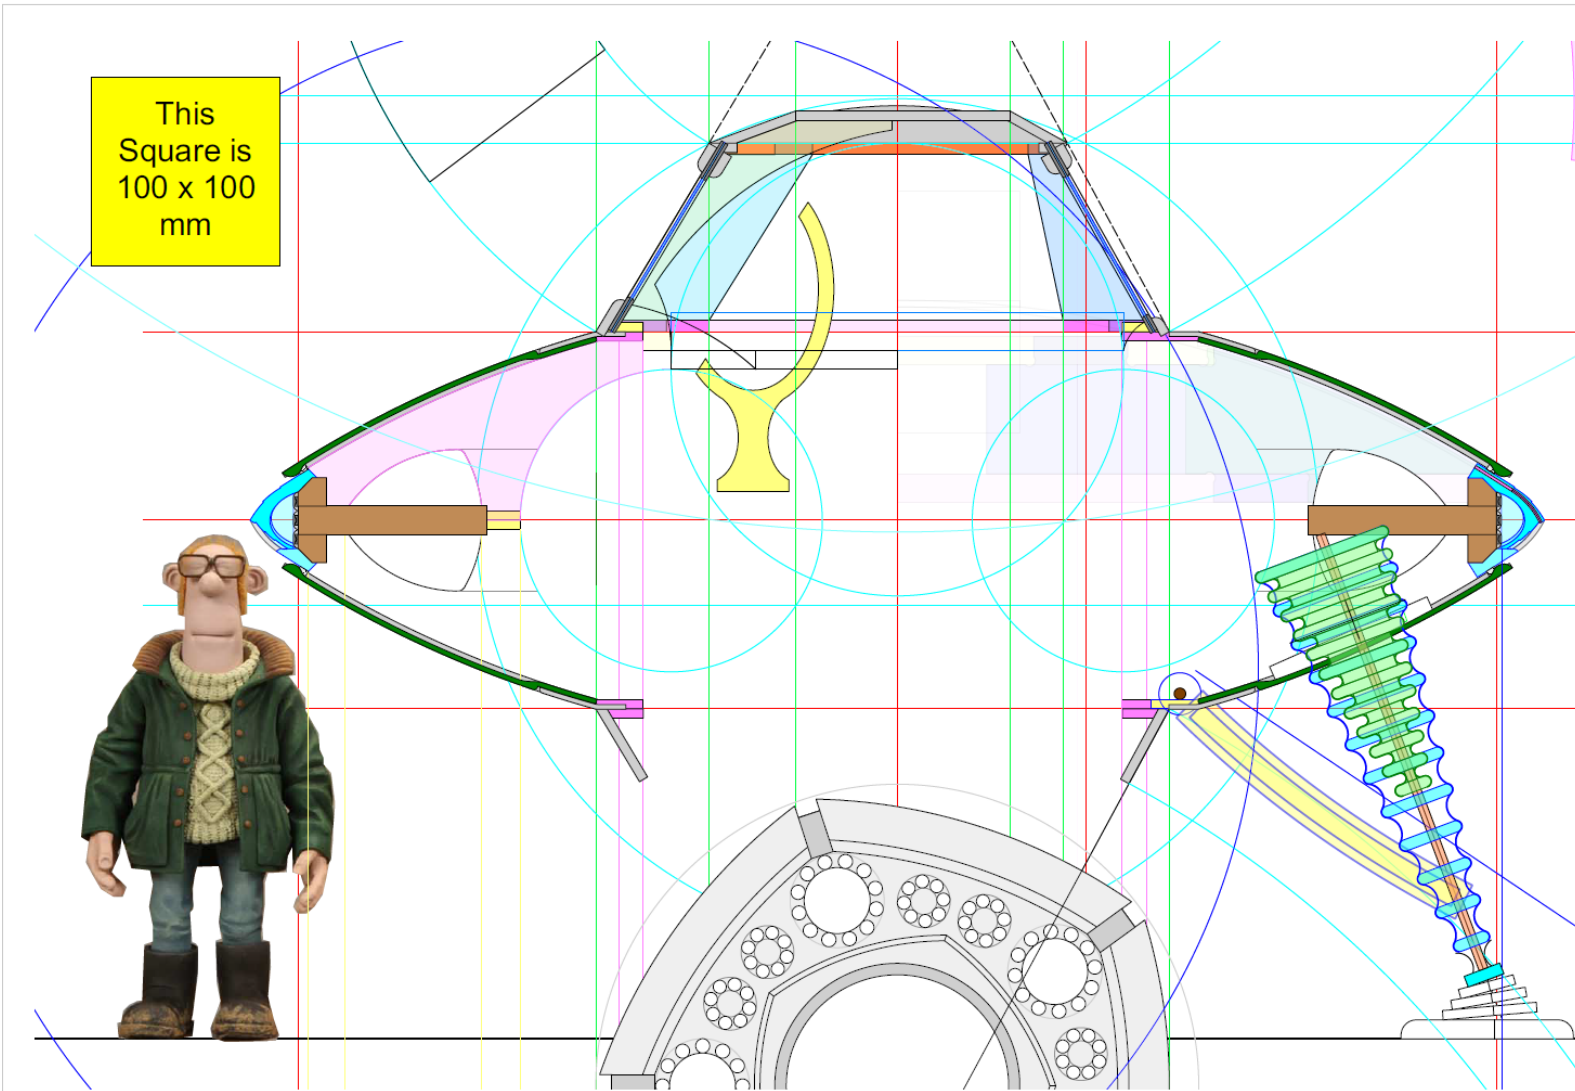

SPACESHIP

A Shaun the Sheep MOVIE
FARMAGEDDON