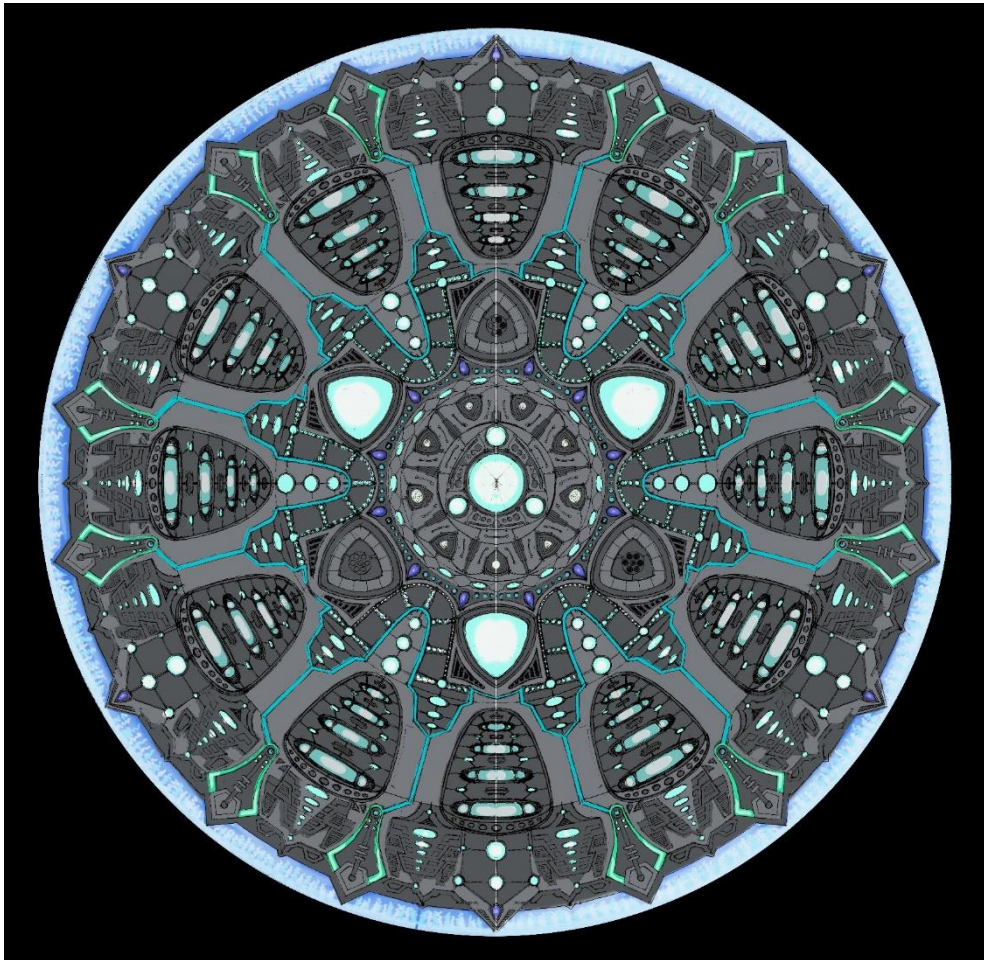

THE MOTHERSHIP

A Shaun the Sheep MOVIE
FARMAGEDDON

STUDIOCANAL

Aardman