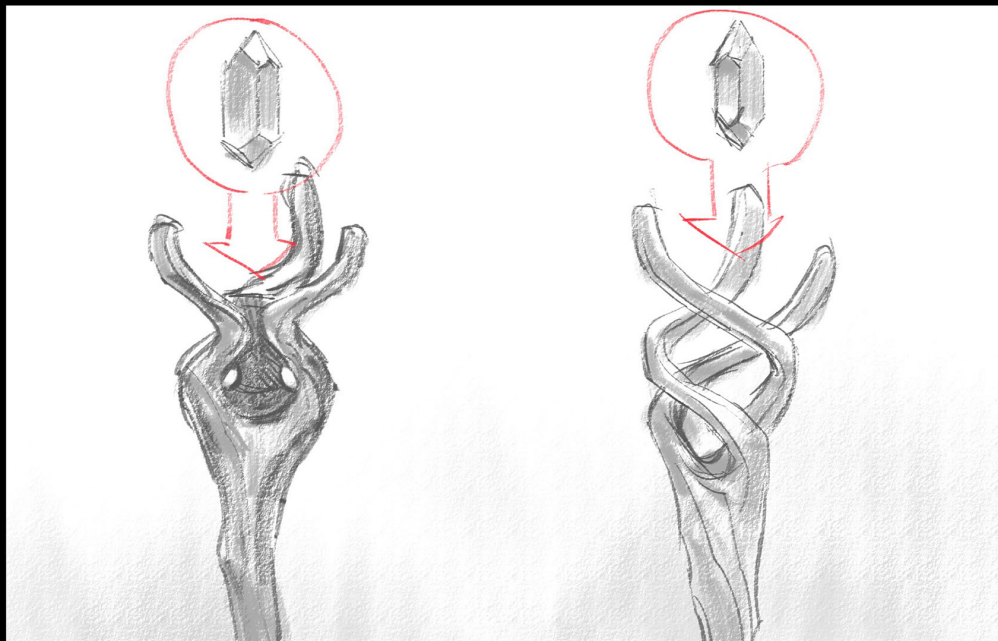

Disney · PIXAR

ONWARD

Production Designer
Noah Klocek

Growth Spell

When a wizard desireth items of diminutive stature to increase both in size and weight, they should look no farther than the Growth Spell.

Aimeth thine staff at the subject of intention, and reciteth this mystic incantation;

Magnora Gancuan

- Casting Magnitude -

Die must match*

str	dex	con	wis
14	20	18	3
str	dex	con	wis
17	8	5	18
str	dex	con	wis
20	15	2	4

*using 20-sided die

Magic Decree
To magnify an object magnify your attention upon it.

TRIO
Model Packet:
Manticore's Tavern

03.20.2018

SG Signs & Stickers

Lotto

atm

grog
light