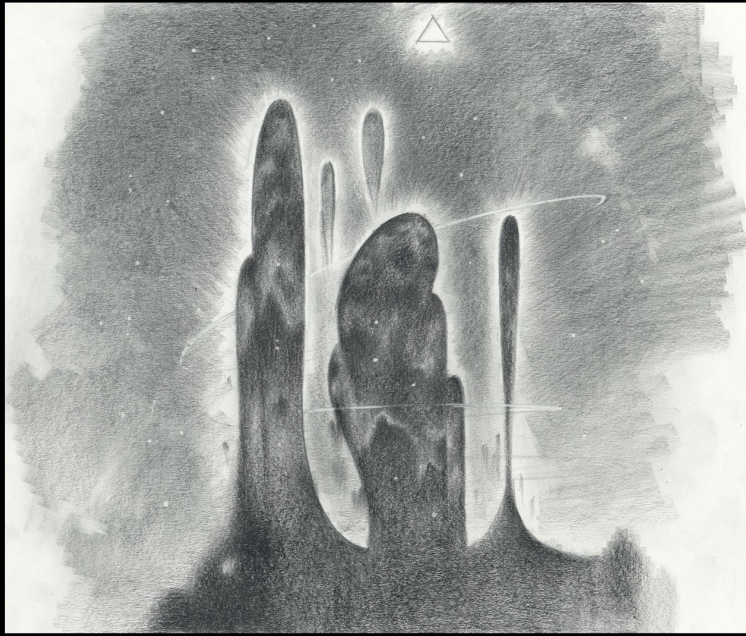

The background is a dark blue, stylized illustration of a cityscape with buildings and a winding path. The title 'SOUL' is rendered in large, blue, block letters with a white and yellow circular glow in the center of the 'O'. Above the title, the words 'Disney · PIXAR' are written in a smaller, white, cursive font.

- ethereal, transparent, semi-opaque, soft forms

Limbo

- abstract, minimalist

YOU SEMINAR

LOST SOULS

ASTRAL HILLS / WANDERING CLOUDS

ASTRAL HOLLOW

MOONWIND'S SHIP