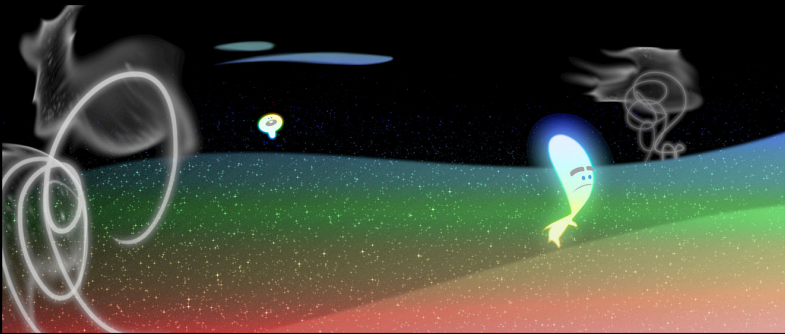

The background is a dark blue, stylized illustration of a cityscape with buildings and a winding path. The title 'SOUL' is rendered in large, blue, block letters with a white and yellow circular glow in the center of the 'O'. Above the title, the words 'Disney · PIXAR' are written in a smaller, white, cursive font.

- ethereal, transparent, semi-opaque, soft forms

Limbo

- abstract, minimalist

YOU SEMINAR

LOST SOULS

ASTRAL HILLS / WANDERING CLOUDS

ASTRAL HOLLOW

MOONWIND'S SHIP