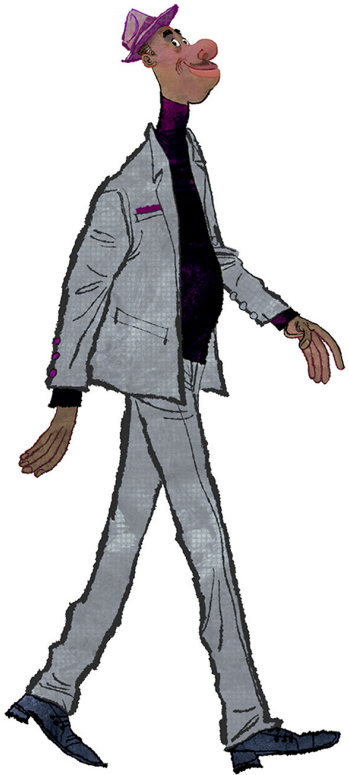

The background is a dark blue, stylized illustration of a cityscape with buildings and a winding path. The title 'SOUL' is rendered in large, blue, block letters with a white and yellow circular glow in the center of the 'O'. Above the title, the words 'Disney · PIXAR' are written in a smaller, white, cursive font.

Disney · PIXAR

SOUL

production designer

Steve Pilcher

VISUAL CONTRASTS

HUMAN World

- amplified tactile, solid, surfaces

SOUL World

- ethereal, transparent, semi-opaque, soft forms

Limbo

- abstract, minimalist

YOU SEMINAR

LOST SOULS

ASTRAL HILLS / WANDERING CLOUDS

ASTRAL HOLLOW

MOONWIND'S SHIP

THE ZONE

ASTRAL FOG

DREAMEATER

DREAM FIELDS