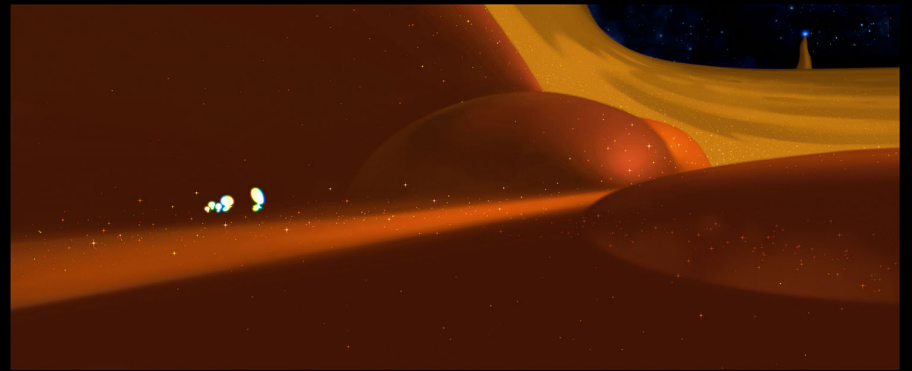

The background is a dark blue, stylized illustration of a cityscape with buildings and a winding path. The title 'SOUL' is rendered in large, blue, block letters with a white and yellow circular glow in the center of the 'O'. Above the title, the words 'Disney · PIXAR' are written in a smaller, white, cursive font.

- ethereal, transparent, semi-opaque, soft forms

Limbo

- abstract, minimalist

YOU SEMINAR

LOST SOULS

ASTRAL HILLS / WANDERING CLOUDS

ASTRAL HOLLOW

MOONWIND'S SHIP