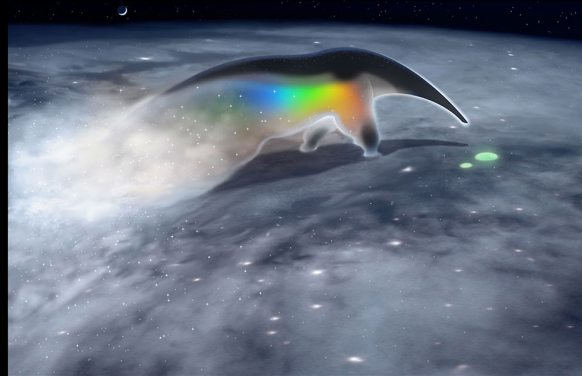

The background is a dark blue, stylized illustration of a cityscape with buildings and a winding path. The title 'SOUL' is rendered in large, blue, block letters with a white and yellow circular glow in the center of the 'O'. Above the title, the words 'Disney · PIXAR' are written in a smaller, white, cursive font.

Disney · PIXAR

SOUL

production designer

Steve Pilcher

VISUAL CONTRASTS

HUMAN World

- amplified tactile, solid, surfaces

SOUL World

- ethereal, transparent, semi-opaque, soft forms

Limbo

- abstract, minimalist

YOU SEMINAR

LOST SOULS

ASTRAL HILLS / WANDERING CLOUDS

ASTRAL HOLLOW

MOONWIND'S SHIP