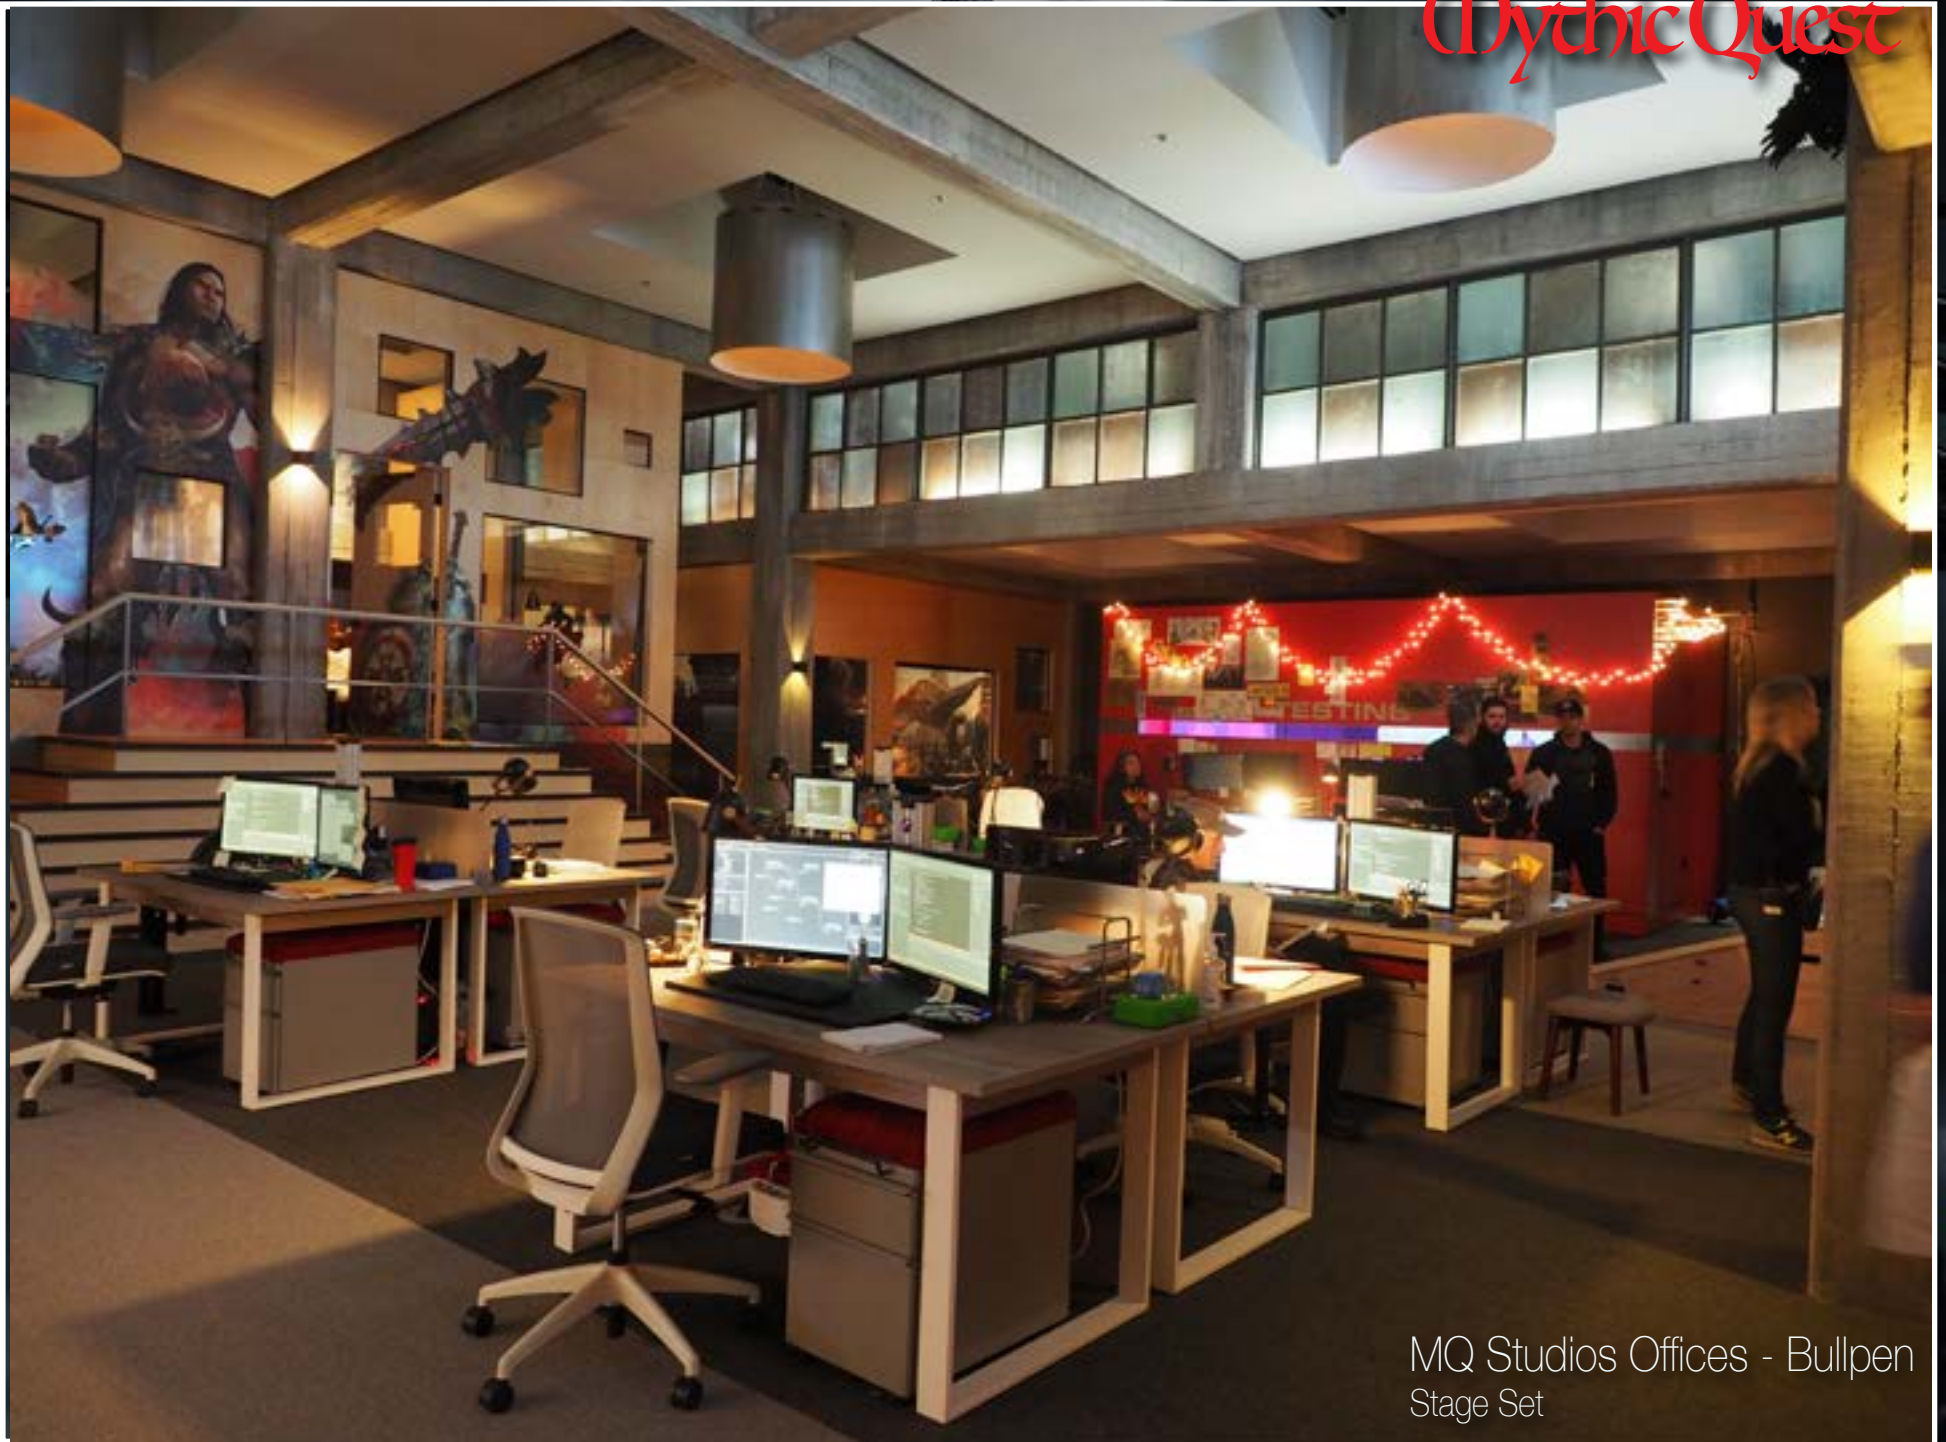

Mythic Quest

MQ Studios Offices - Bullpen
Stage Set