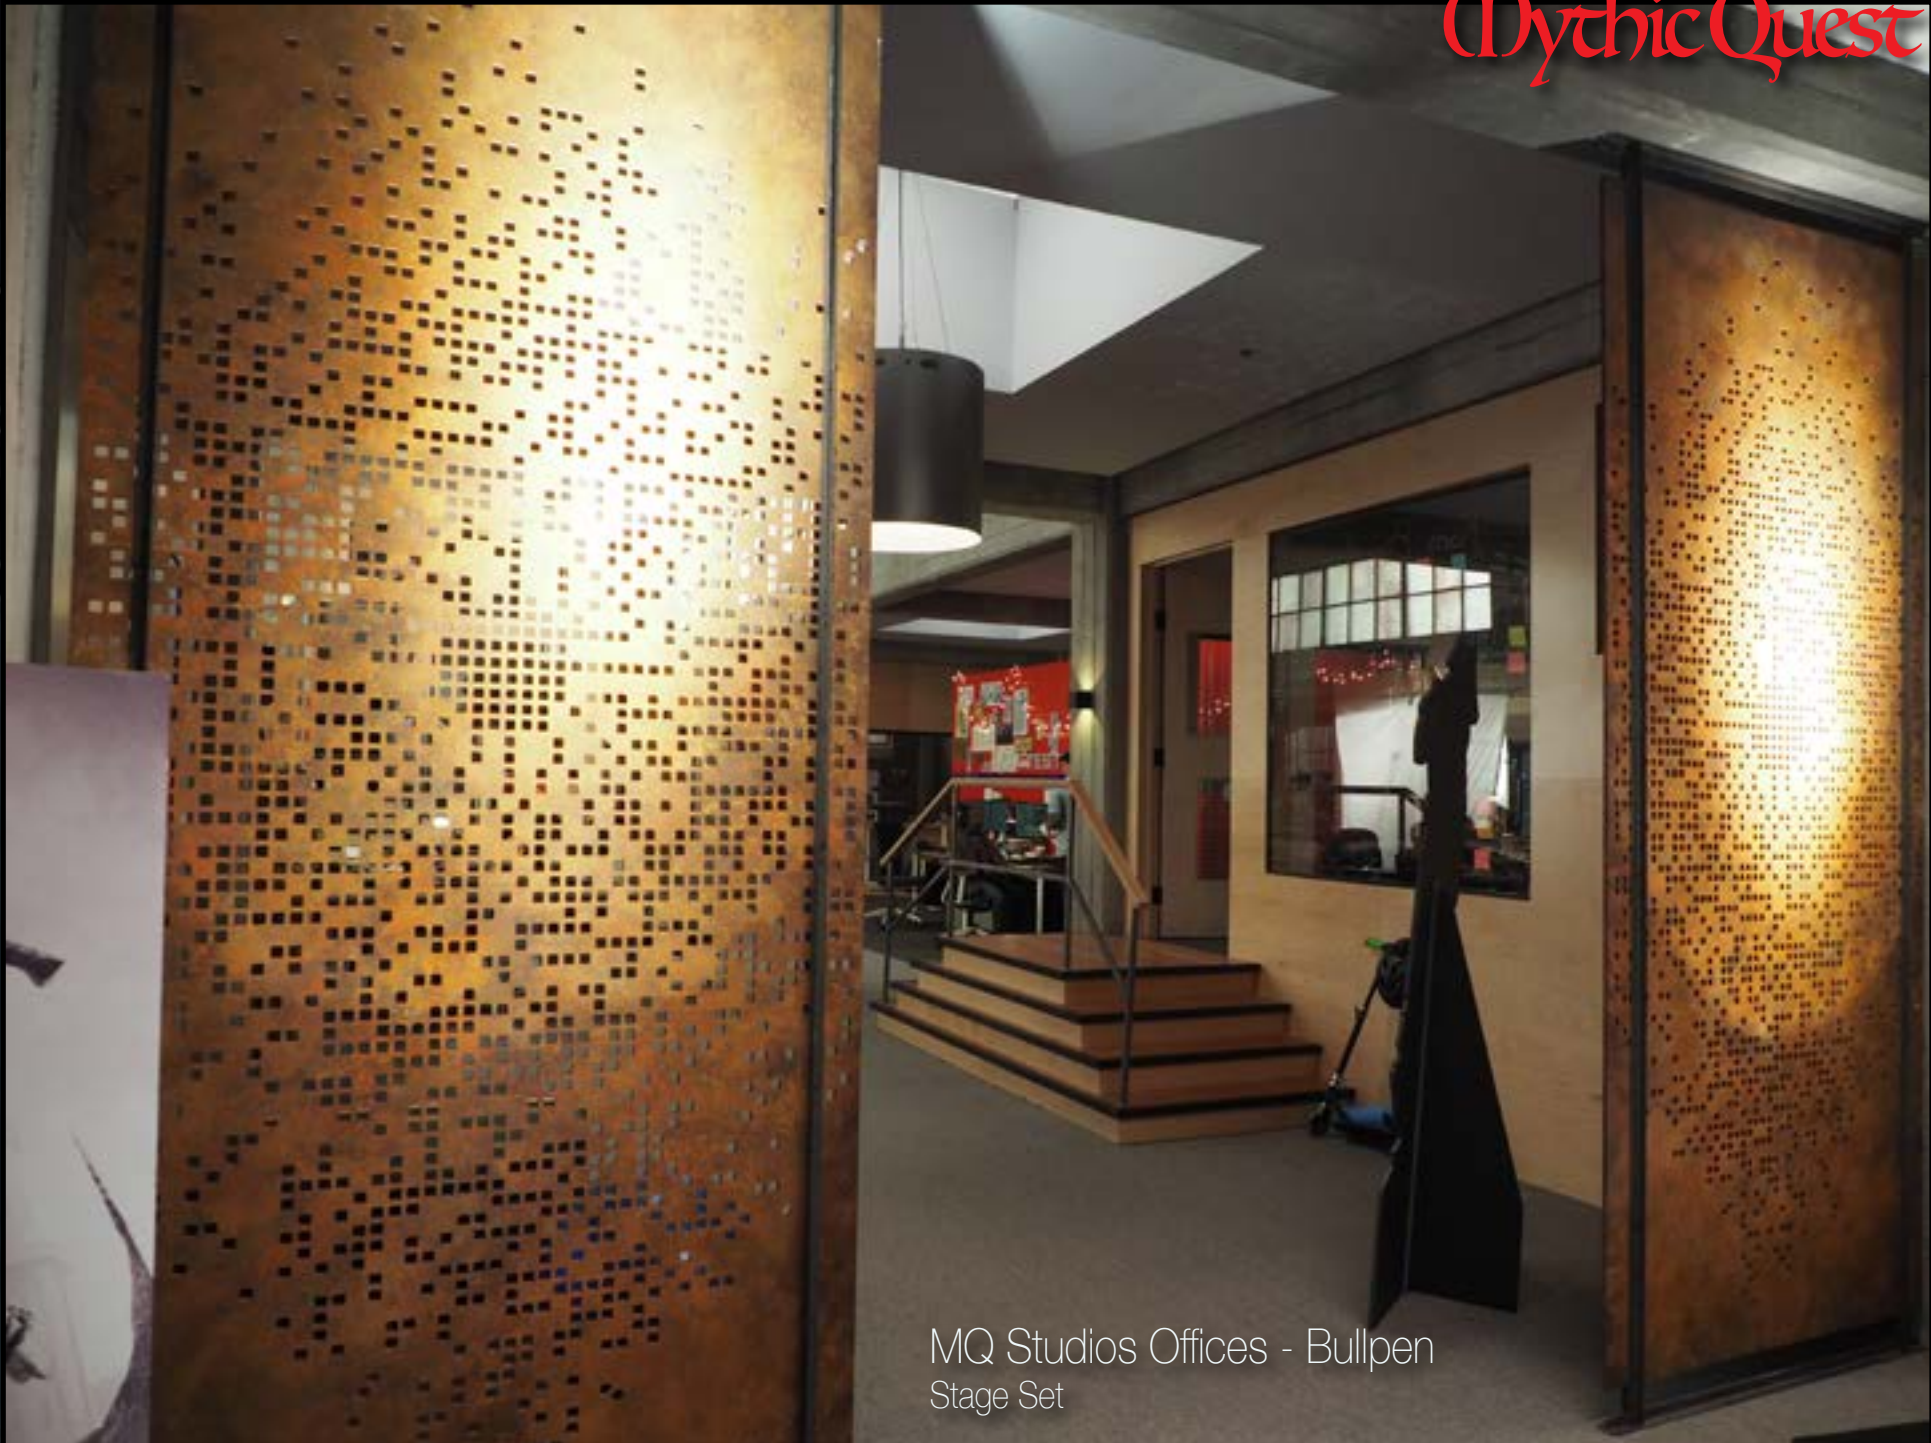

MYTHIC QUEST:

RAVEN'S
BANQUET

PILOT EPISODE

Kelly Berry
DECORATOR

Mark Worthington
PRODUCTION DESIGNER

David DiGiacomo
ART DIRECTOR

Mythic Quest

MQ Studios Offices - Bullpen
Stage Set

Mythic Quest

MQ Studios Offices - Bullpen
Stage Set

MQ Studios Offices - Bullpen
Stage Set

Mythic Quest

MQ Studios Offices - Bullpen
Stage Set

MQ Studios Offices - Bullpen and Lounge
Stage Set

Mythic Quest

MQ Studios Offices - Lounge and Conference Room
Stage Set