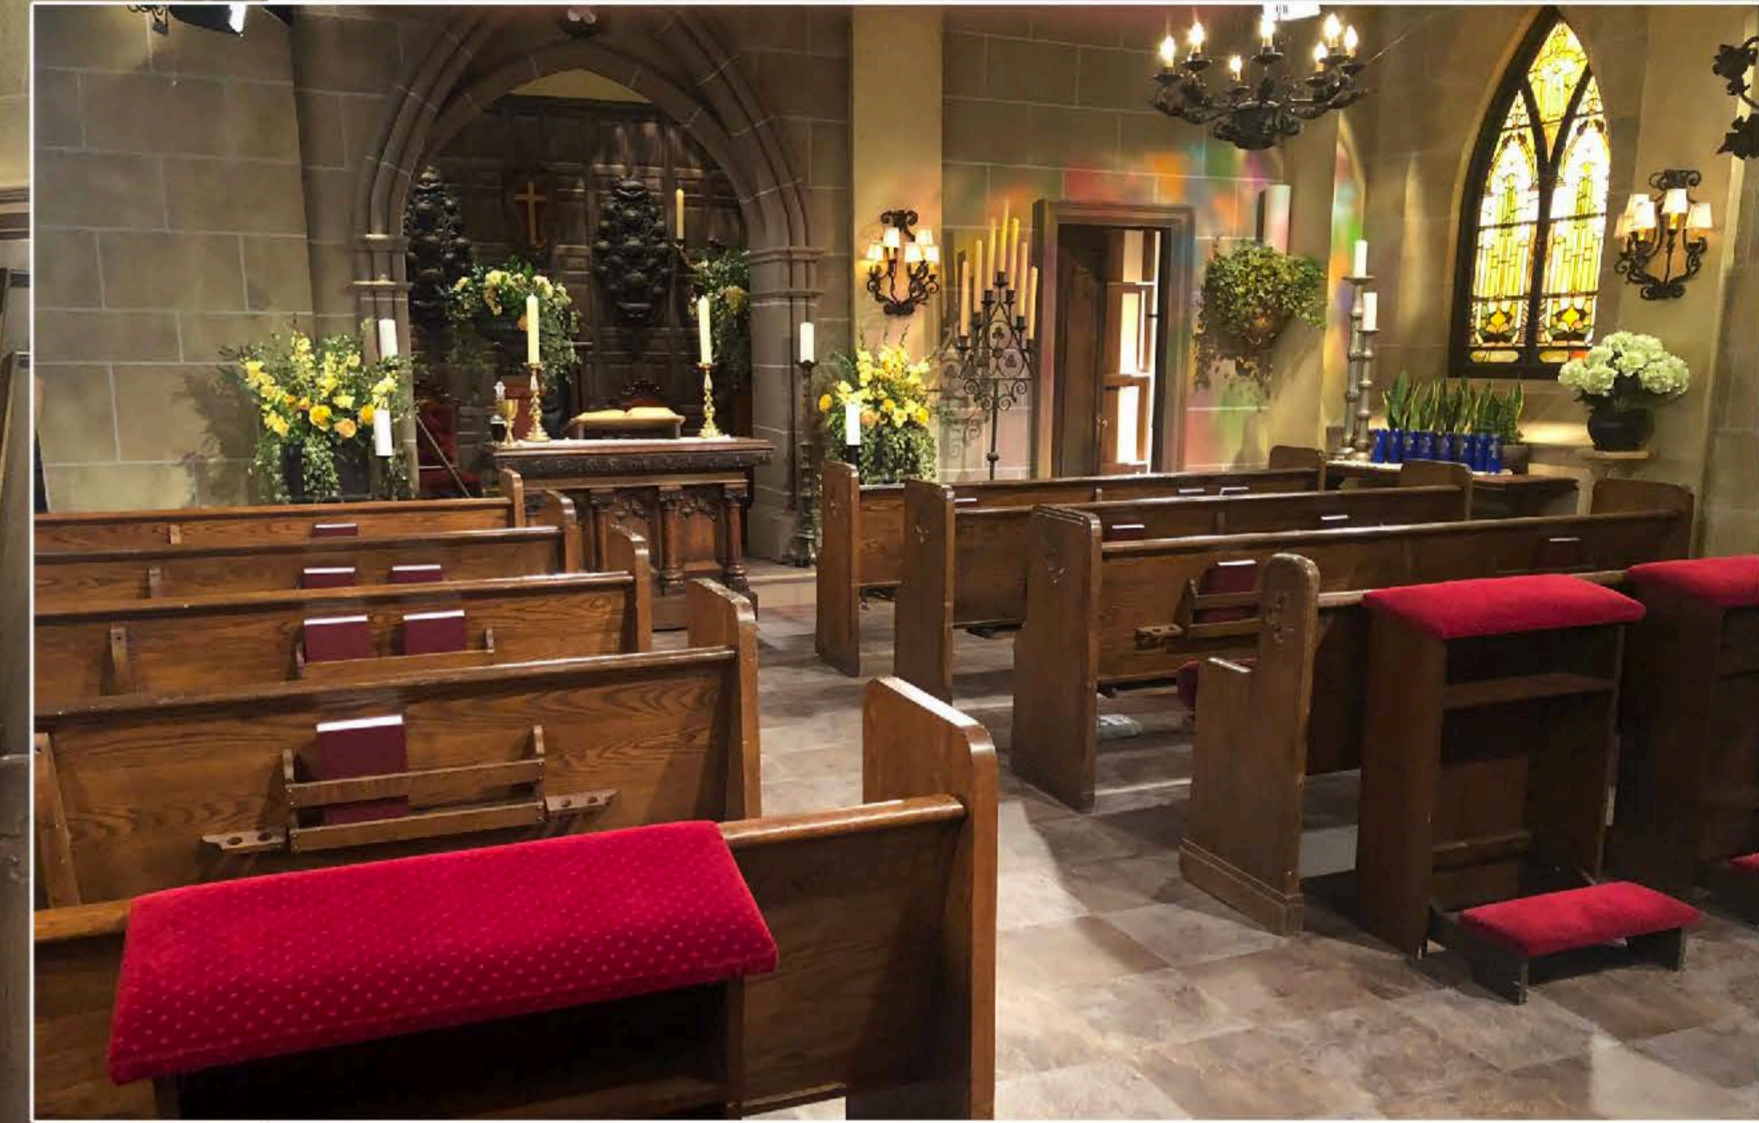

WILL & GRACE Episode #312 "Accidentally on Porpoise"

Int. Church