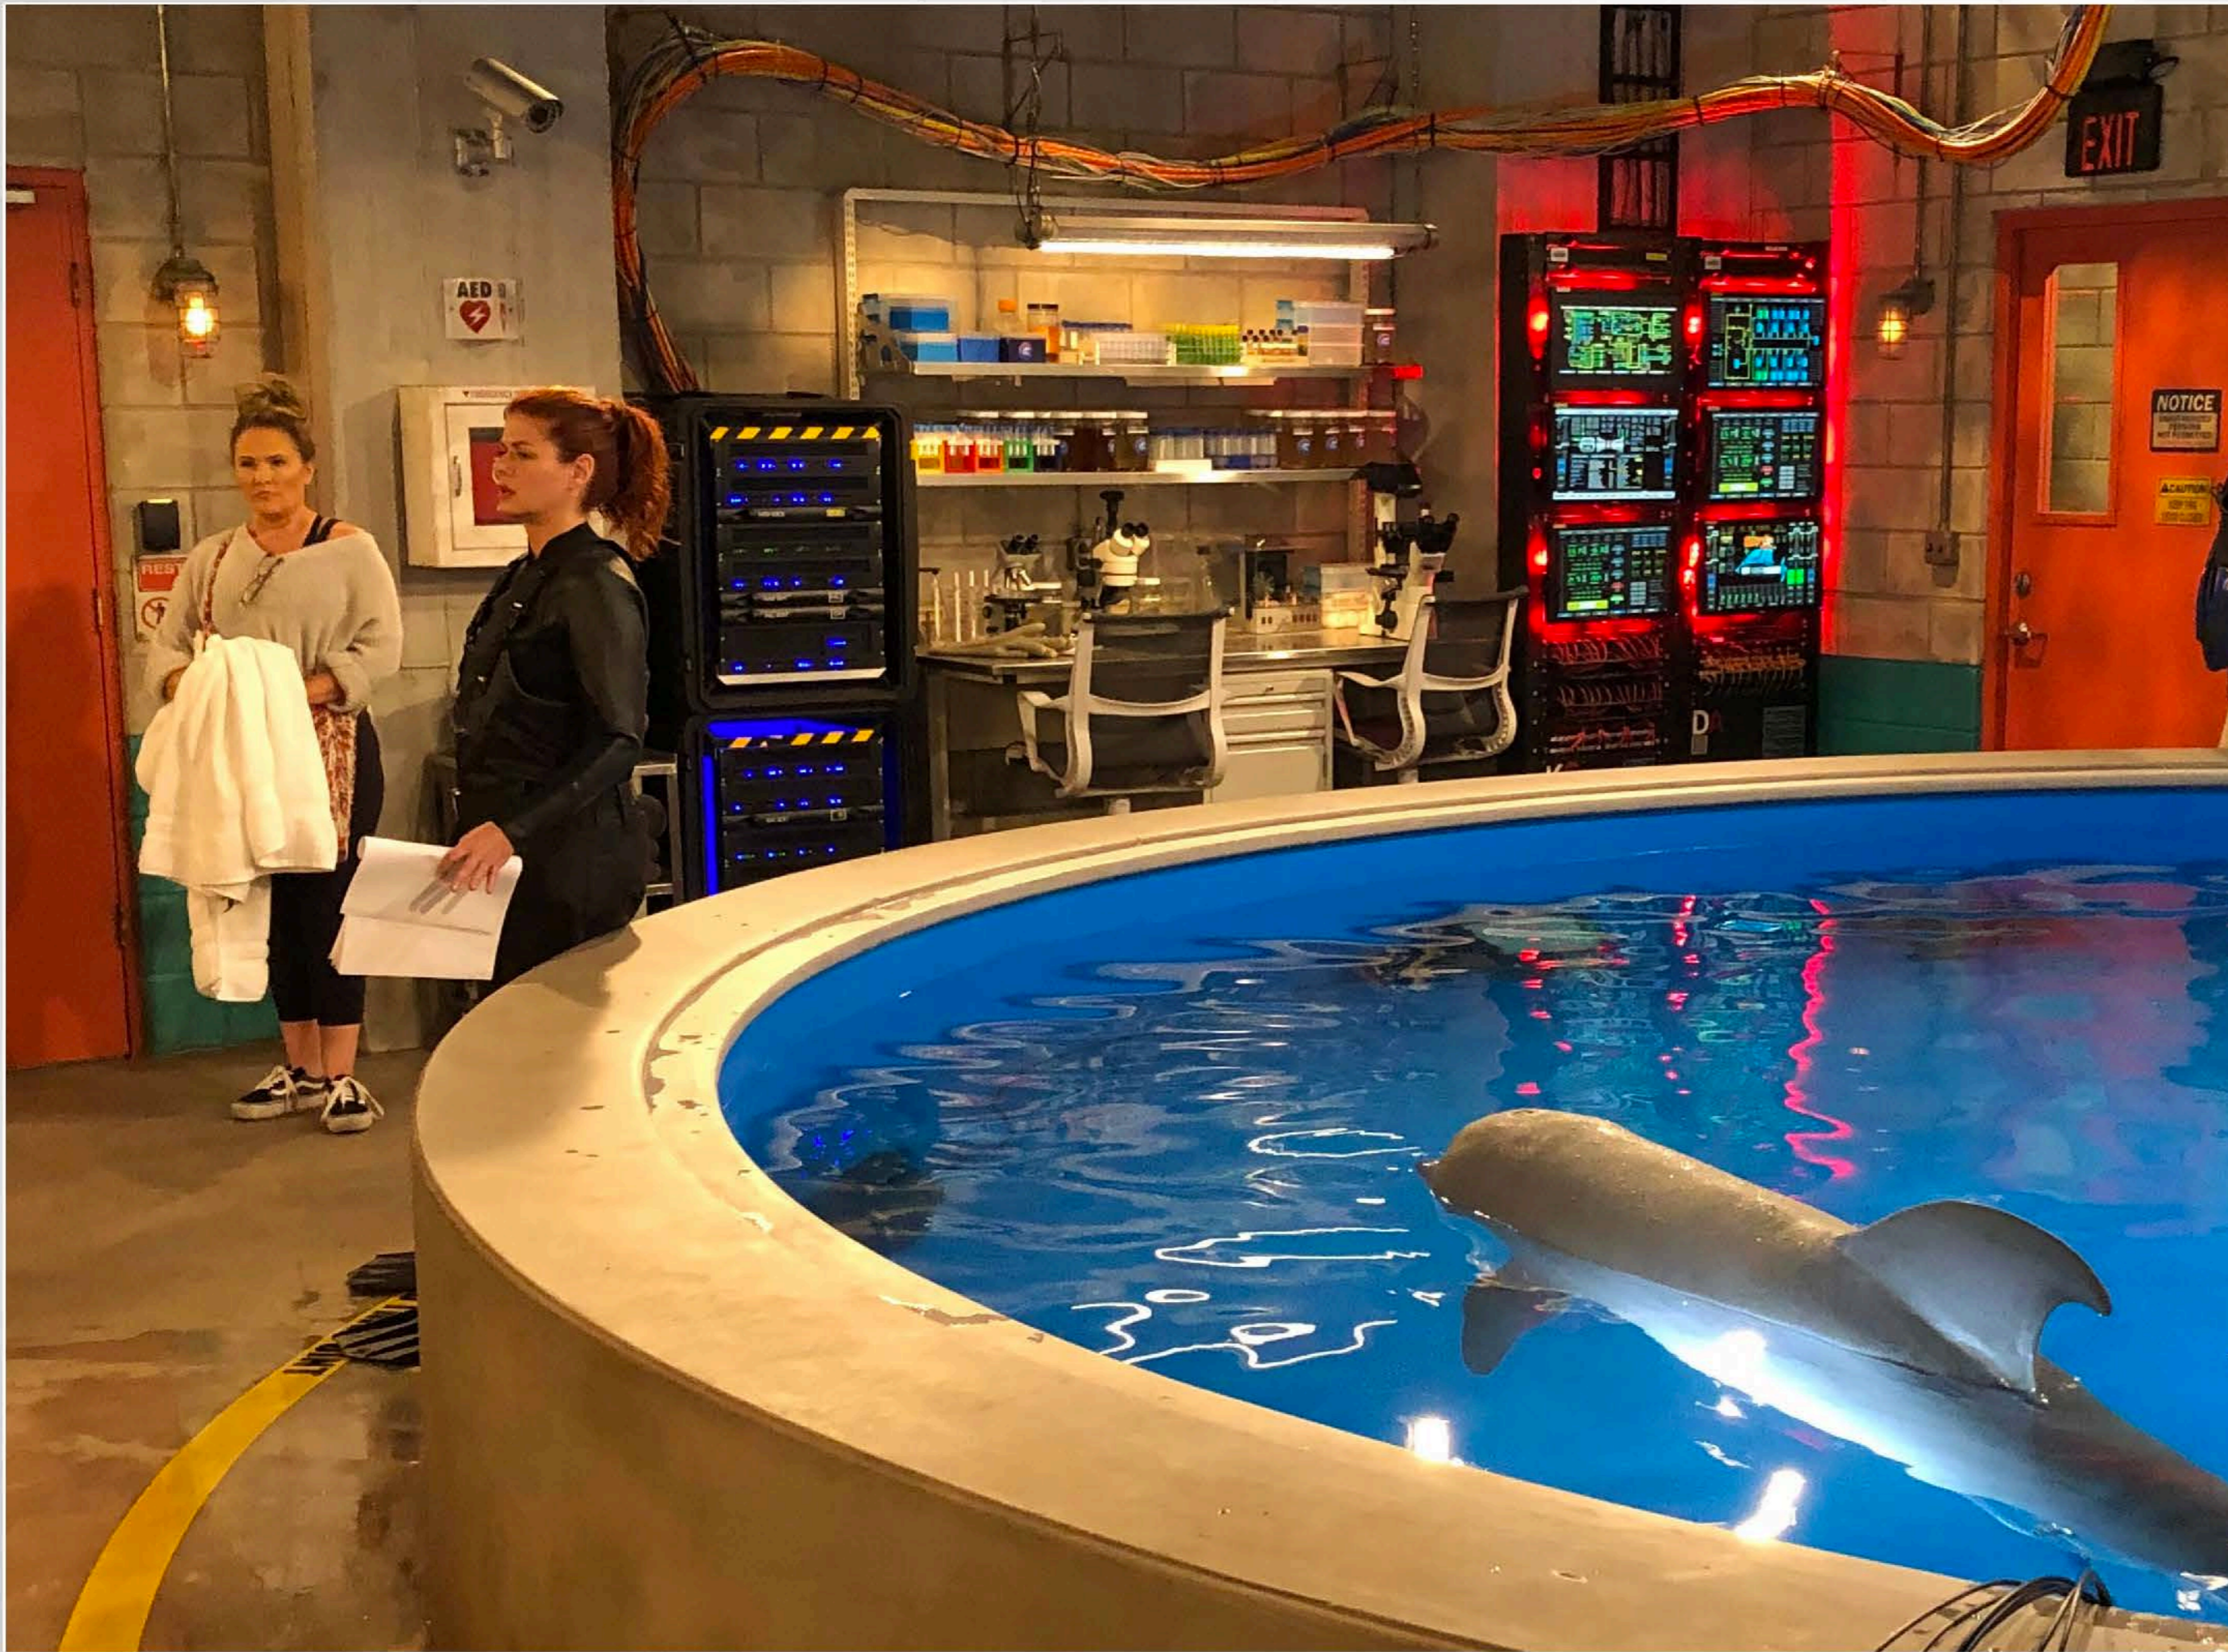

WILL & GRACE

Episode #312 "Accidentally on Porpoise"

Int. Porpoise Tank