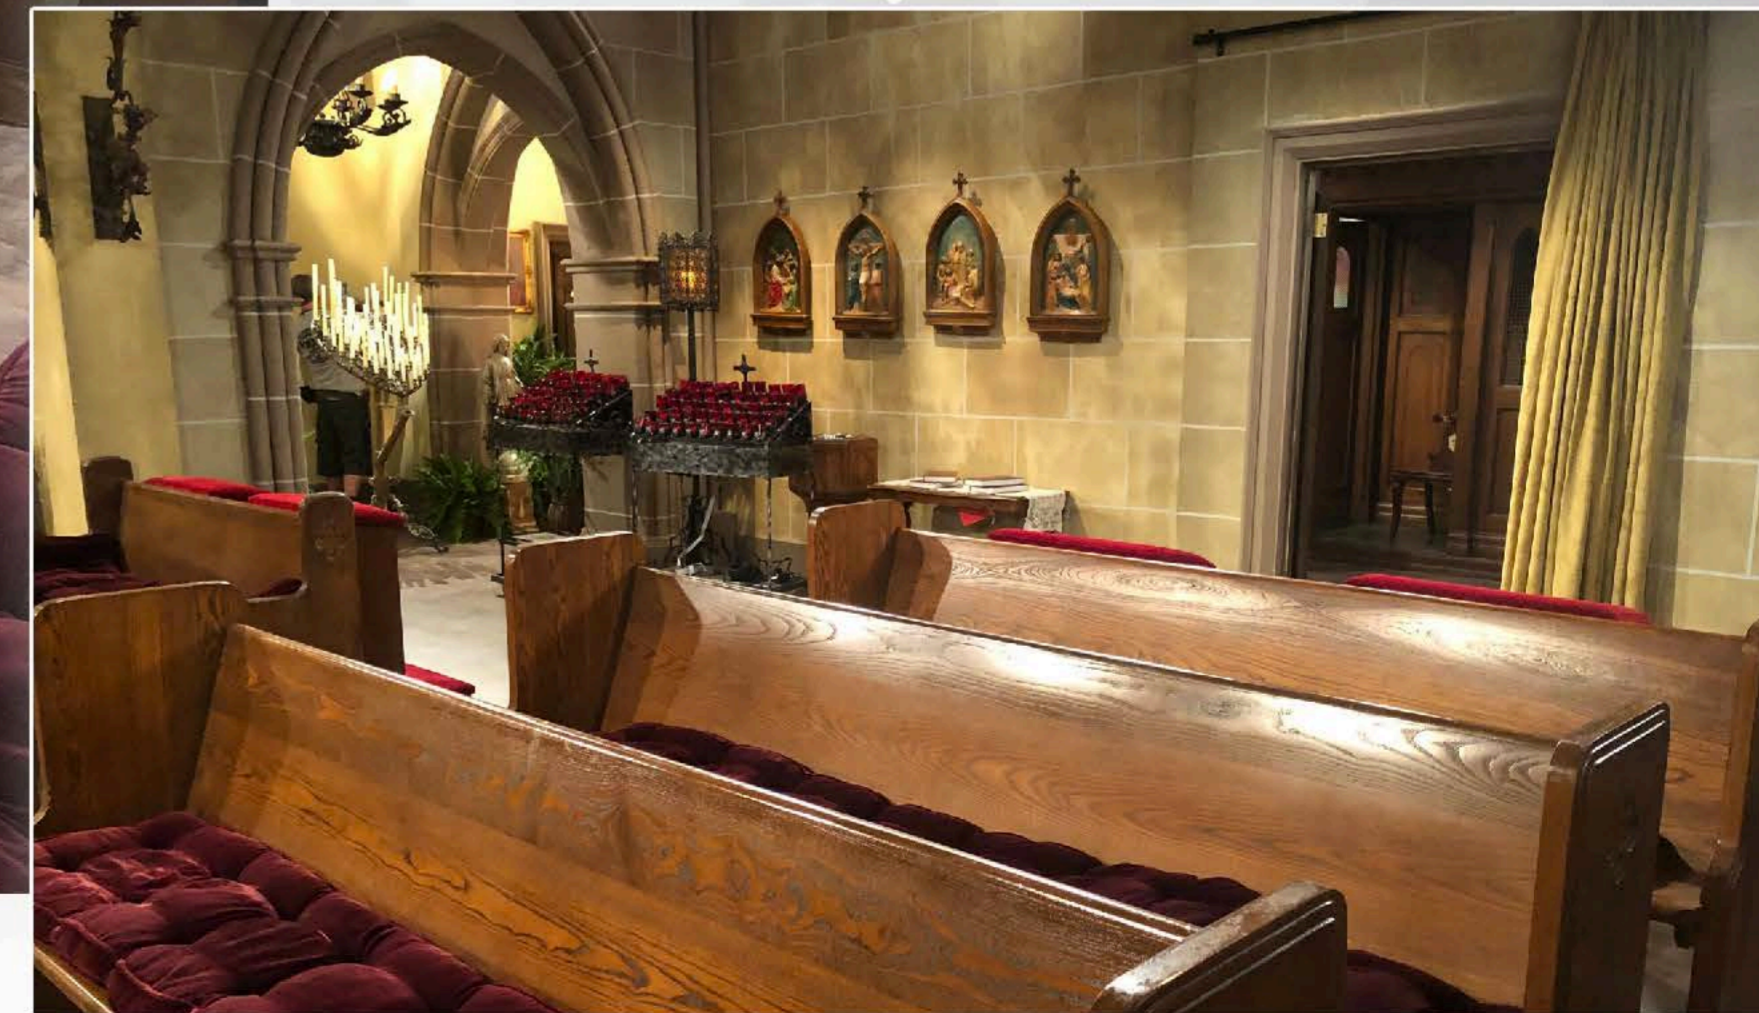

WILL & GRACE Episode #312 "Accidentally on Porpoise"

Int. Church