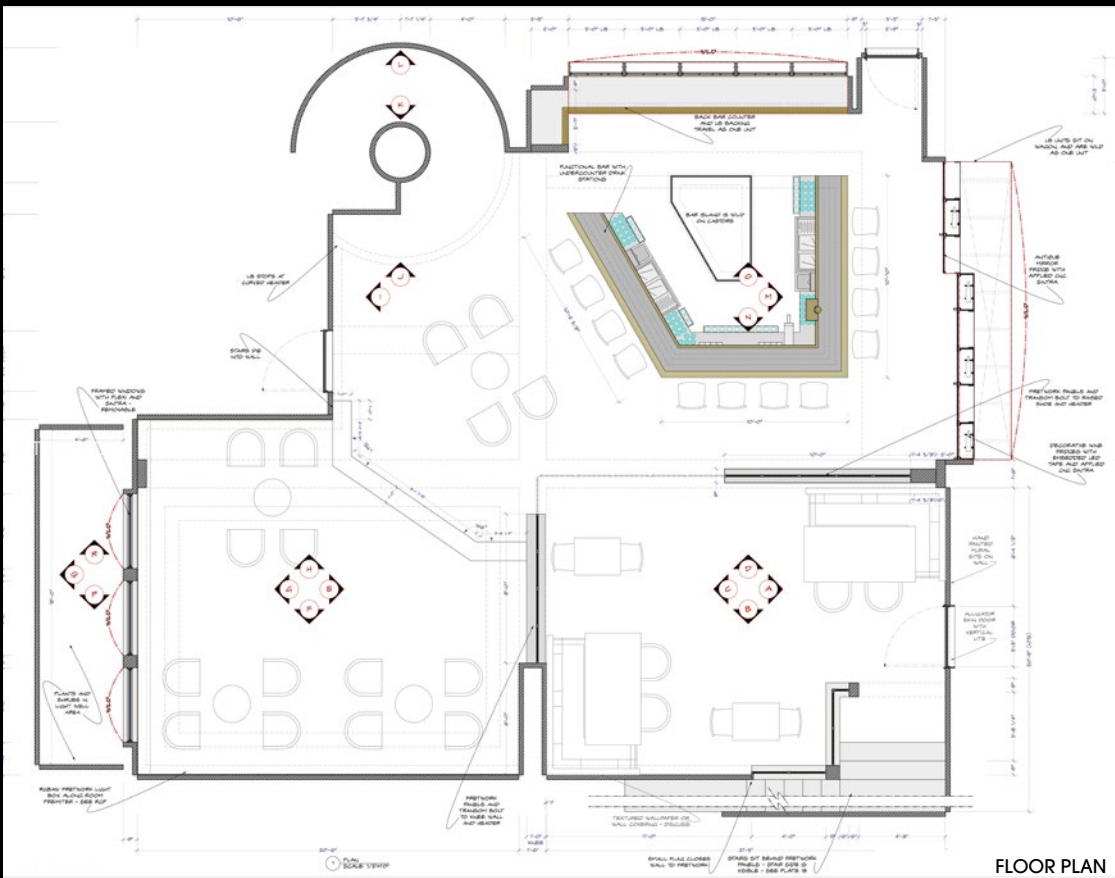

CONCEPT ART

FLOOR PLAN