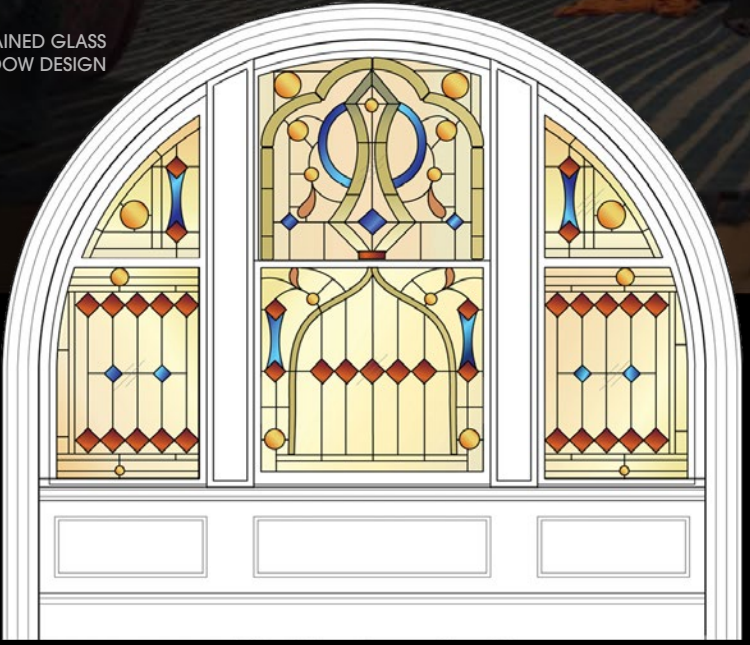

STILL FRAME

CONCEPT ART

CONCEPT ART

SET PHOTO

STILL FRAME

SET PHOTO

STILL FRAME

*Ellie's*  
Apartment

STAINED GLASS WINDOW DESIGN

STILL FRAME

STILL FRAME

STILL FRAME

STILL FRAME

STILL FRAME

Whitney's  
Apartment

LOCATION SET BEDROOM + KITCHEN + LIVING ROOM