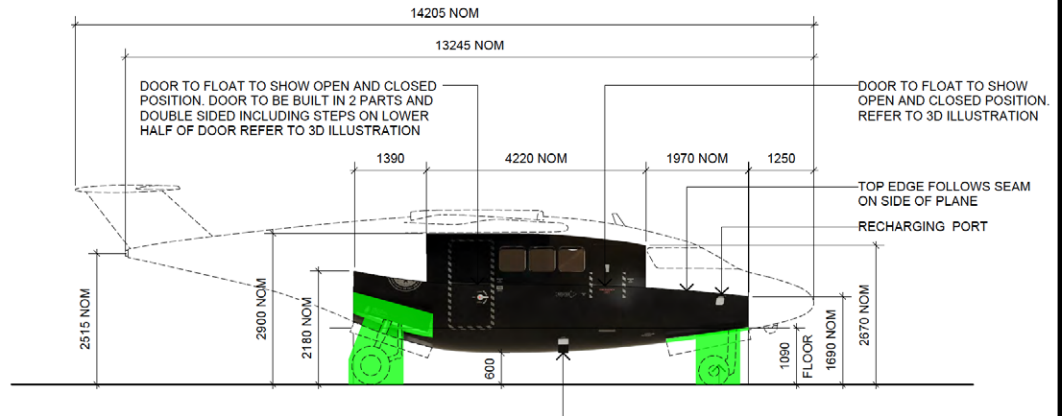

SET PHOTO

SET PLAN

CONCEPT ILLUSTRATION

CONCEPT ILLUSTRATION

LA BREA

CONCEPT ILLUSTRATIONS, STILL & PLANS CLOCK TOWER SET

SET PHOTO

SET PLAN

ON SCREEN STILL

SET PLAN

CONCEPT ILLUSTRATION

LA BREA

CONCEPT ILLUSTRATION, PLANS & STILLS PETERSEN BUILDING SET

3D CONCEPT ILLUSTRATION

3D CONCEPT ILLUSTRATION

3D CONCEPT ILLUSTRATION

PLANE PLANS

ON SCREEN STILL

ON SCREEN STILL

ON SCREEN STILL

ON SCREEN STILL

ON SCREEN STILL

BUILD CURVED 'STAINLESS STEEL' GRAB RAIL EITHER SIDE OF REAR DOOR OPENING. PRAC (TBC)

PLANE PLAN