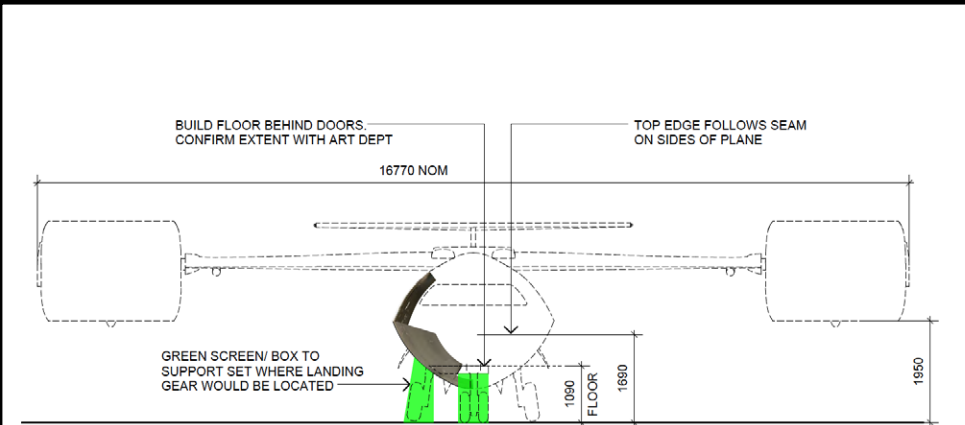

SET PHOTO

SET PLAN

CONCEPT ILLUSTRATION

CONCEPT ILLUSTRATION

LA BREA

CONCEPT ILLUSTRATIONS, STILL & PLANS CLOCK TOWER SET

SET PHOTO

SET PLAN

ON SCREEN STILL

SET PLAN

CONCEPT ILLUSTRATION

LA BREA

CONCEPT ILLUSTRATION, PLANS & STILLS PETERSEN BUILDING SET

3D CONCEPT ILLUSTRATION

3D CONCEPT ILLUSTRATION

3D CONCEPT ILLUSTRATION

PLANE PLANS

ON SCREEN STILL

ON SCREEN STILL

ON SCREEN STILL

ON SCREEN STILL

ON SCREEN STILL

BUILD CURVED 'STAINLESS STEEL' GRAB RAIL EITHER SIDE OF REAR DOOR OPENING. PRAC (TBC)

PLANE PLAN