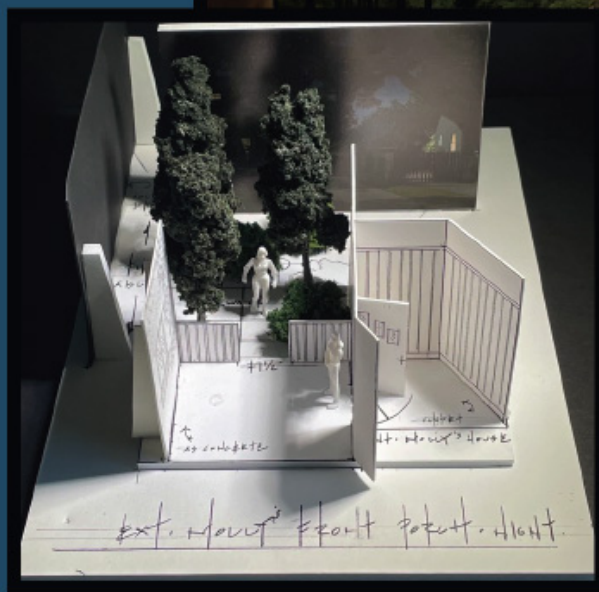

# The CONNERS

NETWORK : ABC

SEASON 3

EP# 315

EPISODE : AN OLD DOG, NEW TRICKS AND A TICKET TO RIDE

SET NAME : INT LANFORD HARDWARE

PRODUCTION DESIGNER : JOHN SHAFFNER

ASST ART DIRECTOR : JERRY DUNN

# The CONNERS

NETWORK : ABC

SEASON 3

EP# 315

EPISODE : AN OLD DOG, NEW TRICKS AND A TICKET TO RIDE

SET NAME : EXT MOLLYS PARENTS FRONT PORCH

PRODUCTION DESIGNER : JOHN SHAFFNER

ASST ART DIRECTOR : JERRY DUNN