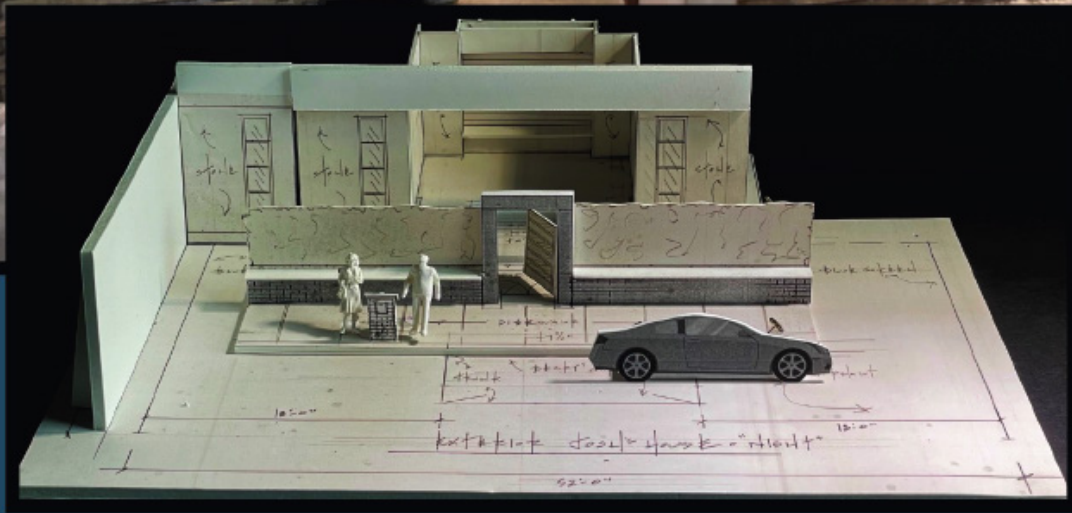

# The CONNERS

NETWORK : ABC

SEASON 3

EP# 312

EPISODE : A STOMACH ACHE, A HEARTBREAK AND A GRAVE MISTAKE

SET NAME : EXT JOSH'S MANSION

PRODUCTION DESIGNER : JOHN SHAFFNER

ASST ART DIRECTOR : JERRY DUNN