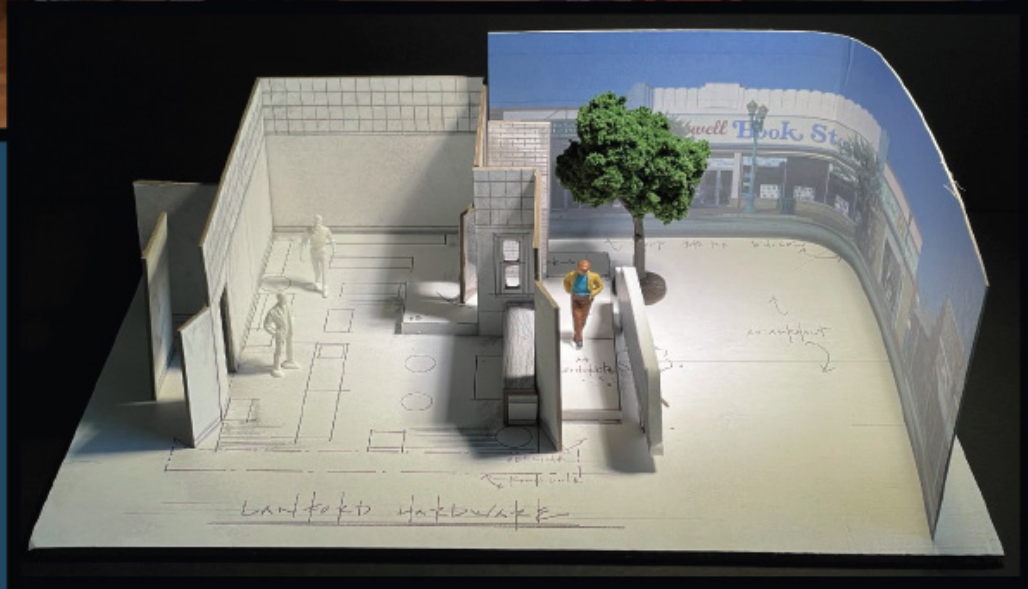

# The CONNERS

NETWORK : ABC

SEASON 3

EP# 312

EPISODE : A STOMACH ACHE, A HEARTBREAK AND A GRAVE MISTAKE

SET NAME : EXT JOSH'S MANSION

PRODUCTION DESIGNER : JOHN SHAFFNER

ASST ART DIRECTOR : JERRY DUNN

# The CONNERS

NETWORK : ABC

SEASON 3

EP# 315

EPISODE : AN OLD DOG, NEW TRICKS AND A TICKET TO RIDE

SET NAME : EXT MOLLYS PARENTS FRONT PORCH

PRODUCTION DESIGNER : JOHN SHAFFNER

ASST ART DIRECTOR : JERRY DUNN