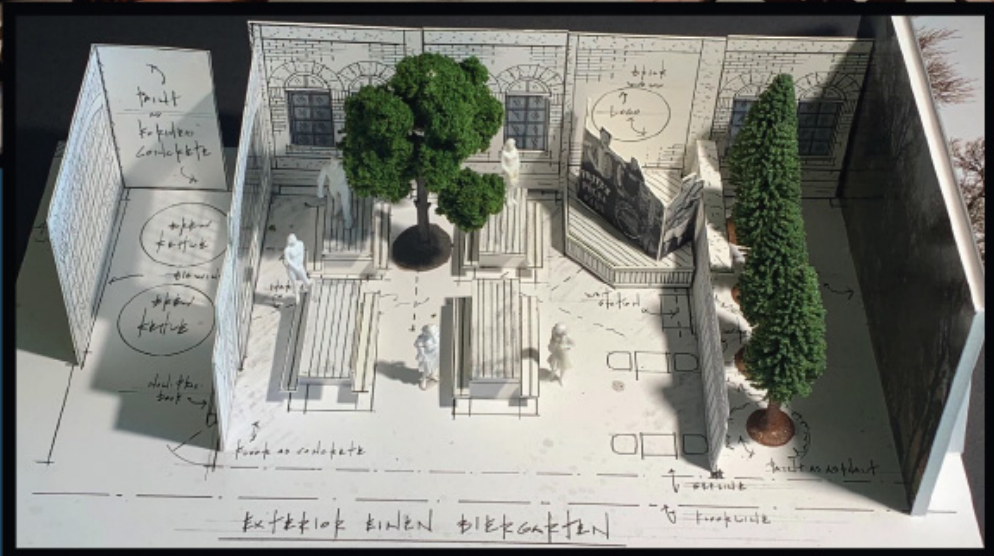

# The CONNERS

NETWORK : ABC

SEASON 3

EP# 315

EPISODE : AN OLD DOG, NEW TRICKS AND A TICKET TO RIDE

SET NAME : EXT MOLLYS PARENTS FRONT PORCH

PRODUCTION DESIGNER : JOHN SHAFFNER

ASST ART DIRECTOR : JERRY DUNN