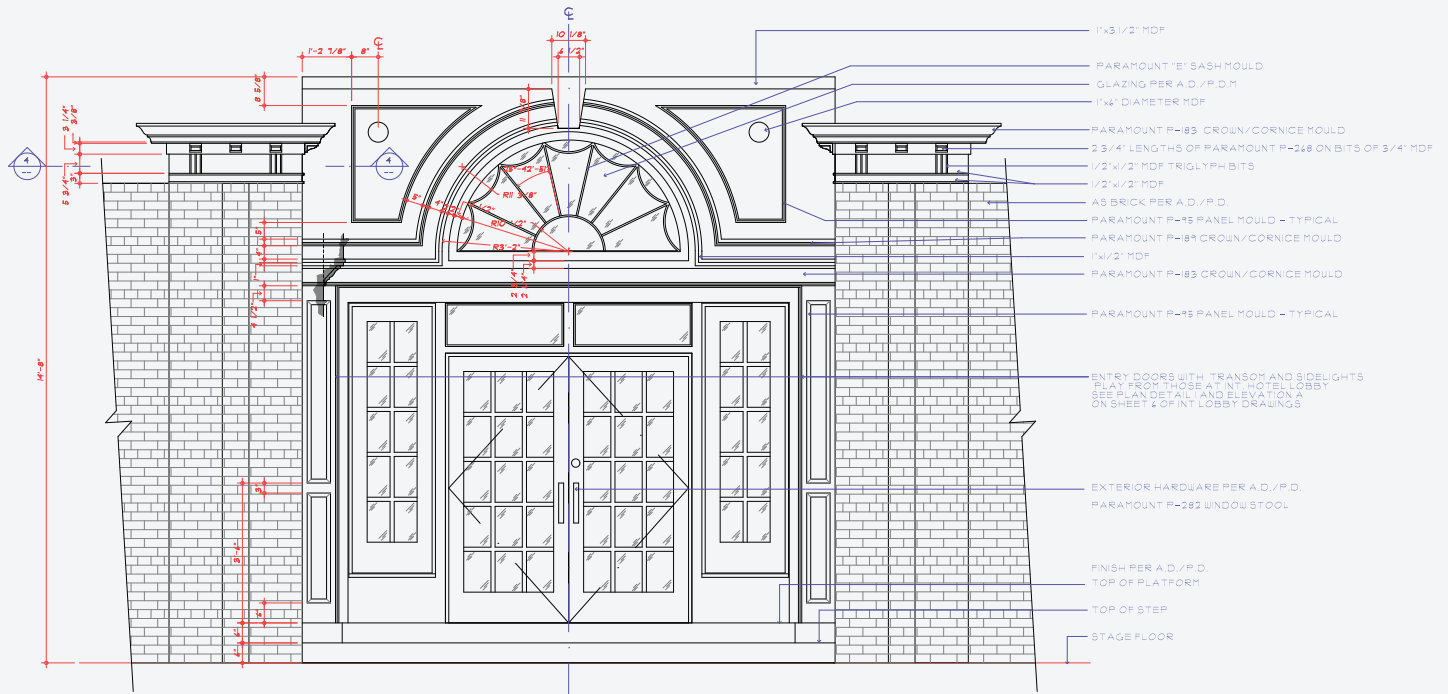

Ext. Cresthaven Hotel - 2020 & 1972 NYE

1 ELEVATION