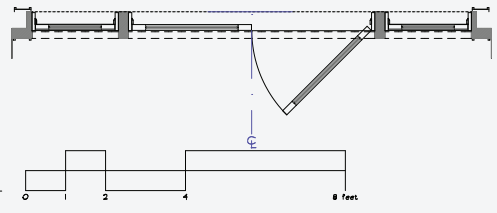

3 PLAN DETAIL