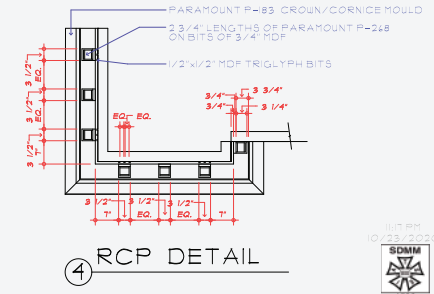

4 RCP DETAIL