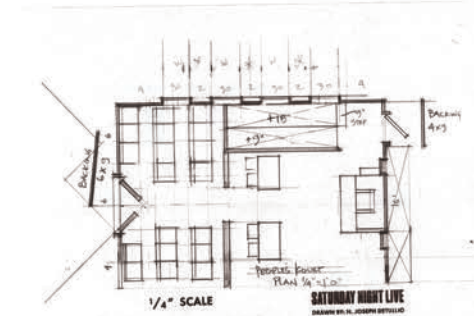

SATURDAY **LIVE**

NIGHT

 **NFL
TODAY**

 **NFL
TODAY**

 **NFL
TODAY**

POWERBALL

DOUBLE PLAY®

SHE 2122
 23
 10/9/21
 TYPE OF SKETCH

"PEOPLE'S COURT"

GRAPHIC PRINTED ON FRONT OF FLIPS (PER CHARLOTTE)

2'-0" THIS PORTION OF WALL FLIPS UP

2'-0" THIS PORTION OF WALL FLIPS UP

2'-0" THIS PORTION OF WALL FLIPS UP

AS STONE BY MARK

DOORS GULLOTINE UP TO REVEAL KEY, DISCUSS

STEPS TRAVEL SEPARATELY

KEY

1 WALL A, ELEVATION
SCALE: 1/2" = 1'-0"

2 WALL A, PLAN
SCALE: 1/2" = 1'-0"

3 WALL B, ELEVATION
SCALE: 1/2" = 1'-0"

4 WALL B, PLAN
SCALE: 1/2" = 1'-0"

5 WALL C, ELEVATION
SCALE: 1/2" = 1'-0"