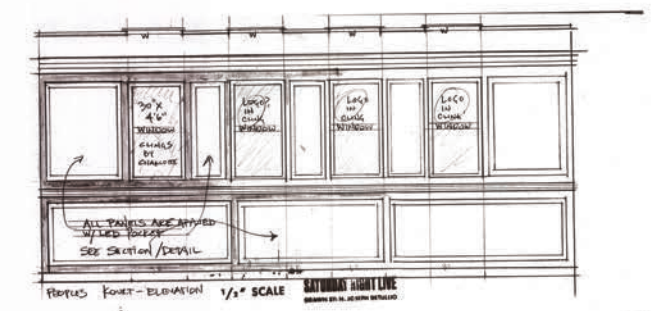

SATURDAY **LIVE**

NIGHT

 **NFL
TODAY**

 **NFL
TODAY**

 **NFL
TODAY**

POWERBALL

DOUBLE PLAY®

SHE 2122
 23
 10/9/21
 TYPE OF SKETCH

"PEOPLE'S COURT"

GRAPHIC PRINTED ON FRONT OF FLIPS (PER CHARLOTTE)

2'-0" THIS PORTION OF WALL FLIPS UP

2'-0" THIS PORTION OF WALL FLIPS UP

2'-0" THIS PORTION OF WALL FLIPS UP

AS STONE BY MARK

DOORS GULLOTINE UP TO REVEAL KEY, DISCUSS

STEPS TRAVEL SEPARATELY

KEY

1 WALL A, ELEVATION
SCALE: 1/2" = 1'-0"

2 WALL A, PLAN
SCALE: 1/2" = 1'-0"

3 WALL B, ELEVATION
SCALE: 1/2" = 1'-0"

4 WALL B, PLAN
SCALE: 1/2" = 1'-0"

5 WALL C, ELEVATION
SCALE: 1/2" = 1'-0"