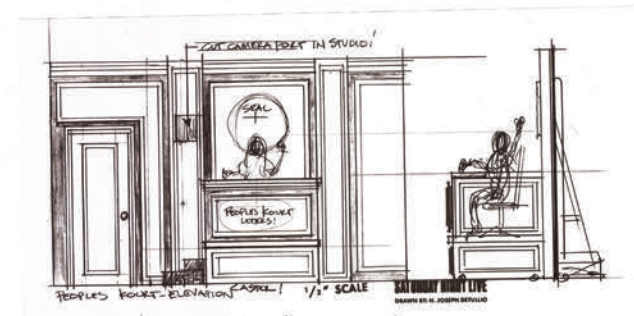

SATURDAY **LIVE**

NIGHT

 **NFL
TODAY**

 **NFL
TODAY**

 **NFL
TODAY**

POWERBALL

DOUBLE PLAY®

SHE 2122
 23
 10/9/21
 TYPE OF SKETCH

"PEOPLE'S COURT"

GRAPHIC PRINTED ON FRONT OF FLIPS (PER CHARLOTTE)

2'-0" THIS PORTION OF WALL FLIPS UP

2'-0" THIS PORTION OF WALL FLIPS UP

2'-0" THIS PORTION OF WALL FLIPS UP

AS STONE BY MARK

DOORS GULLOTINE UP TO REVEAL KEY, DISCUSS

STEPS TRAVEL SEPARATELY

KEY

1 WALL A, ELEVATION
SCALE: 1/2" = 1'-0"

2 WALL A, PLAN
SCALE: 1/2" = 1'-0"

3 WALL B, ELEVATION
SCALE: 1/2" = 1'-0"

4 WALL B, PLAN
SCALE: 1/2" = 1'-0"

5 WALL C, ELEVATION
SCALE: 1/2" = 1'-0"