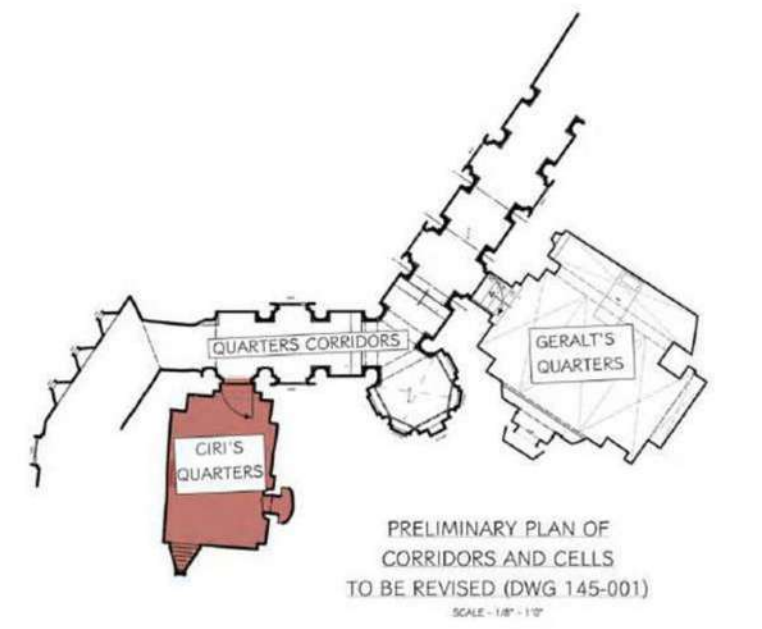

B028 C002

● REC

MEDIA 0:31 h

TC 15:12:44:16

Forest Trail - Set Photo

The Witcher II
Episode 201

Kaer Morhen - *Ciri's Quarters*
 The Witcher II
 Episode 201

Ciri's Quarters - *Set Photo*