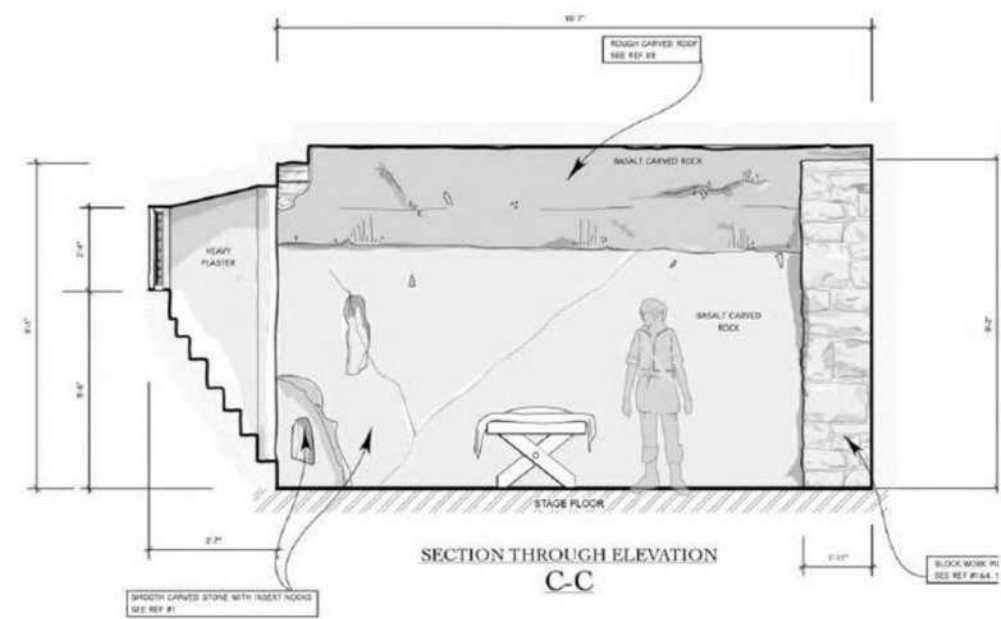

B028 C002

● REC

MEDIA 0:31 h

TC 15:12:44:16

Forest Trail - Set Photo

The Witcher II
Episode 201

Kaer Morhen - *Ciri's Quarters*
 The Witcher II
 Episode 201

Ciri's Quarters - *Set Photo*