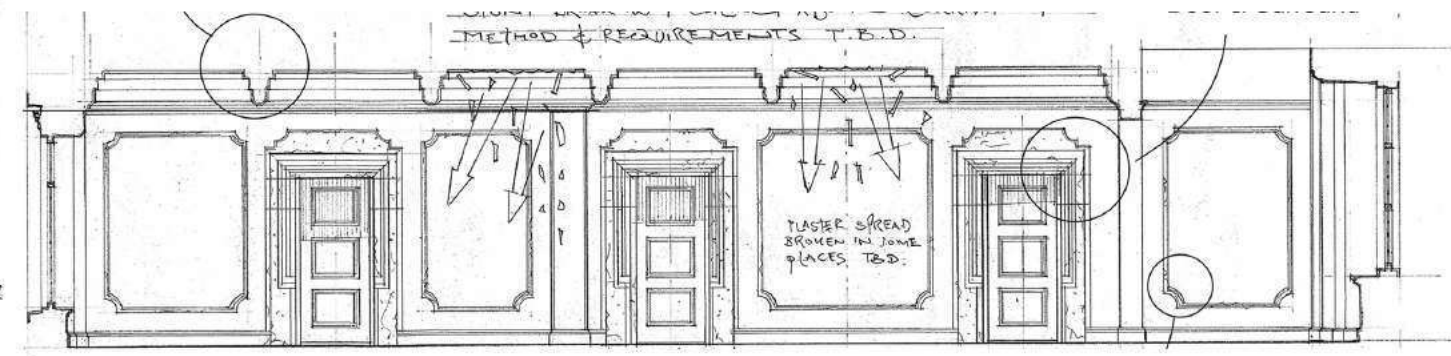

A024 C002 ● REC

MEDIA 0:28 h

TC 16:06:28:11

Mansion Dining Room - Set Photo

The Witcher II
Episode 201

Nivellen's Zoetrope

The Witcher II
Episode 201

Nivellen's Mansion - *Portrait Room*

The Witcher II
Episode 201

Nivellen's Mansion - *Portrait Room*

The Witcher II
Episode 201

- This set revamps in 4 stages:**
1. Int. Entrance Hall & Drawing Room
 2. Dining Room
 3. Portrait Room
 4. Bedron & Hallway (inc. stunt window)