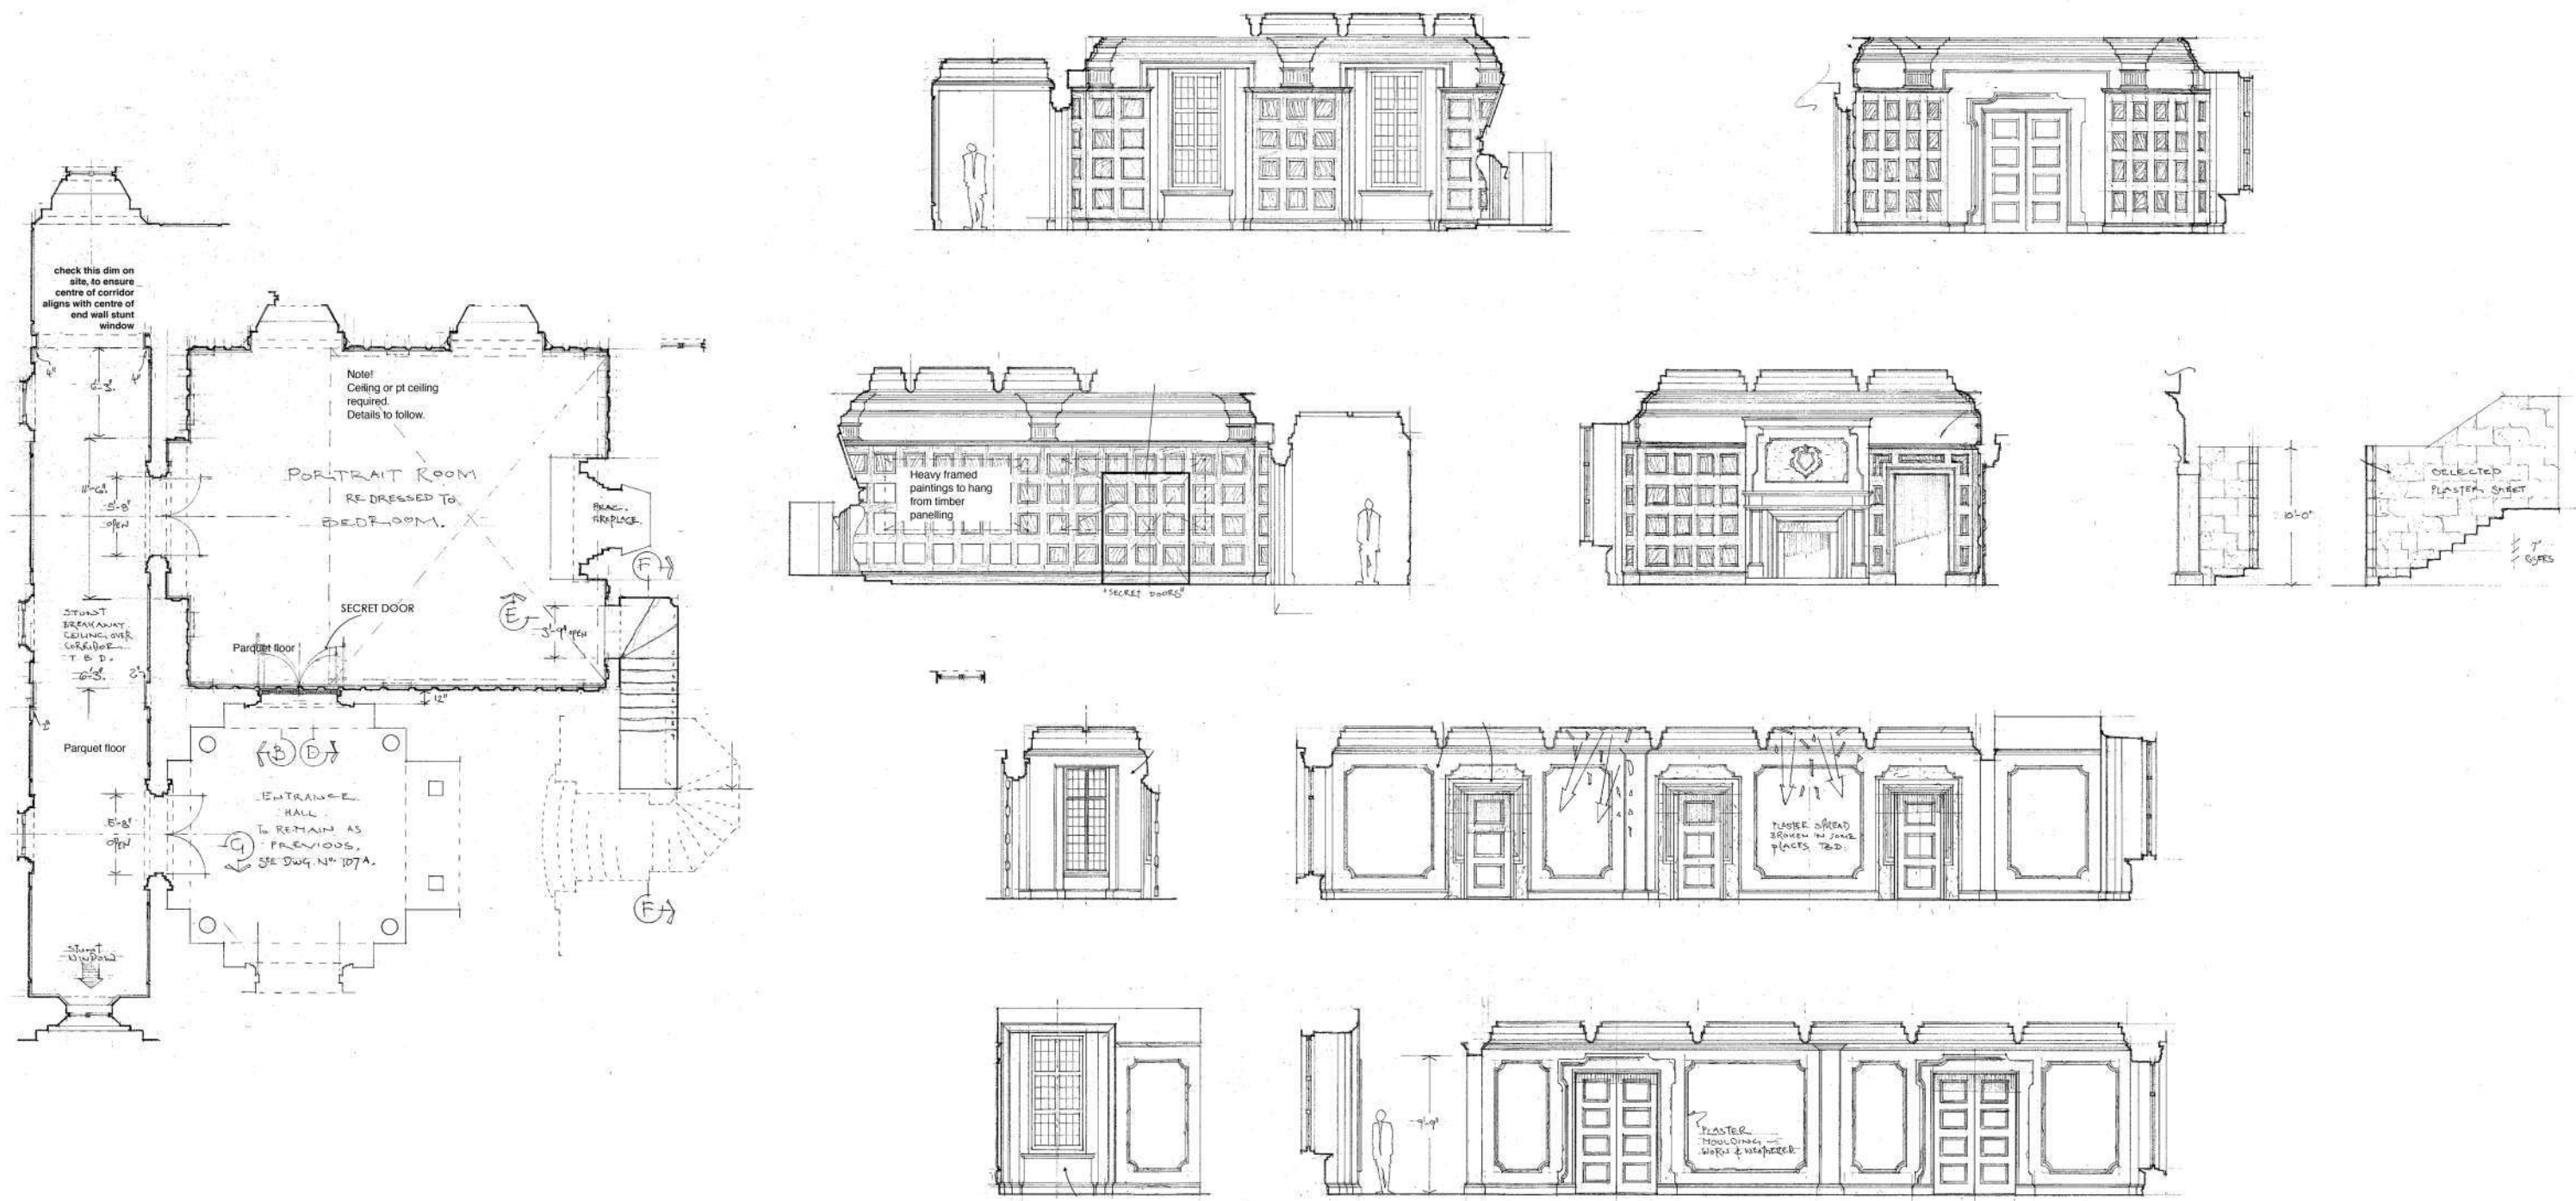

The Witcher II
Episode 201

Nivellen's Mansion - *Portrait Room*

The Witcher II
Episode 201

- This set revamps in 4 stages:**
1. Int. Entrance Hall & Drawing Room
 2. Dining Room
 3. Portrait Room
 4. Bedron & Hallway (inc. stunt window)

Nivellen's Mansion - Portrait Room

The Witcher II

Episode 201

Mansion Portrait Room - *Set Photo*

The Witcher II
Episode 201

Mansion Portrait Room - Set Photo

The Witcher II
Episode 201

Nivellen's Mansion - Portrait Room Plan & Elevations