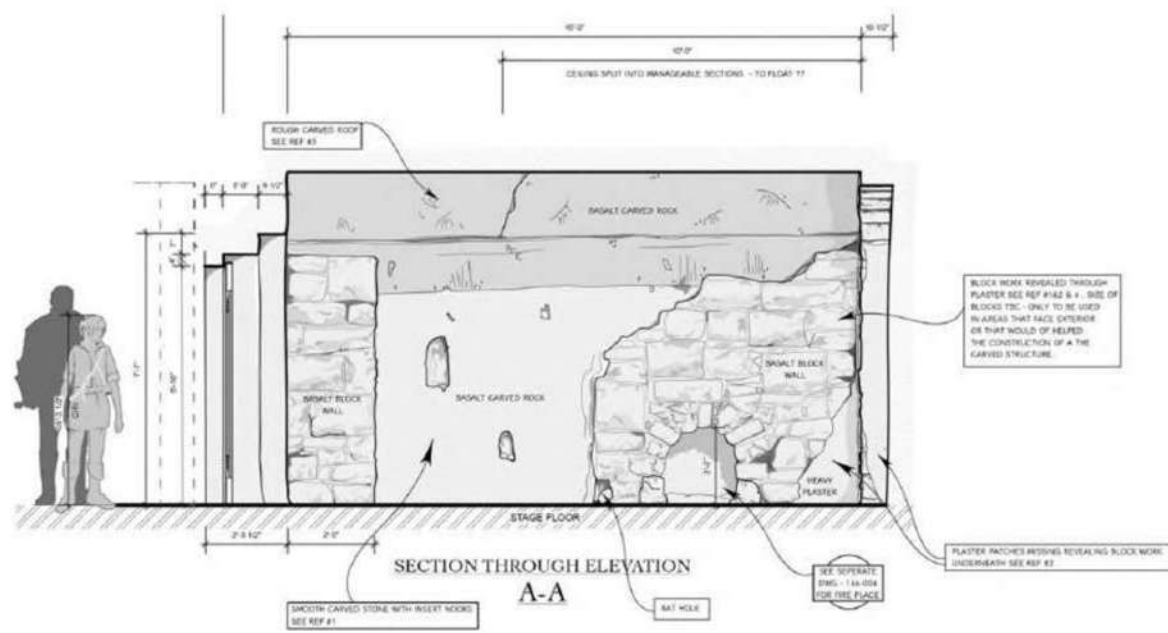

B028 C002

● REC

MEDIA 0:31 h

TC 15:12:44:16

Forest Trail - Set Photo

The Witcher II
Episode 201

Kaer Morhen - *Ciri's Quarters*
 The Witcher II
 Episode 201

Ciri's Quarters - *Set Photo*