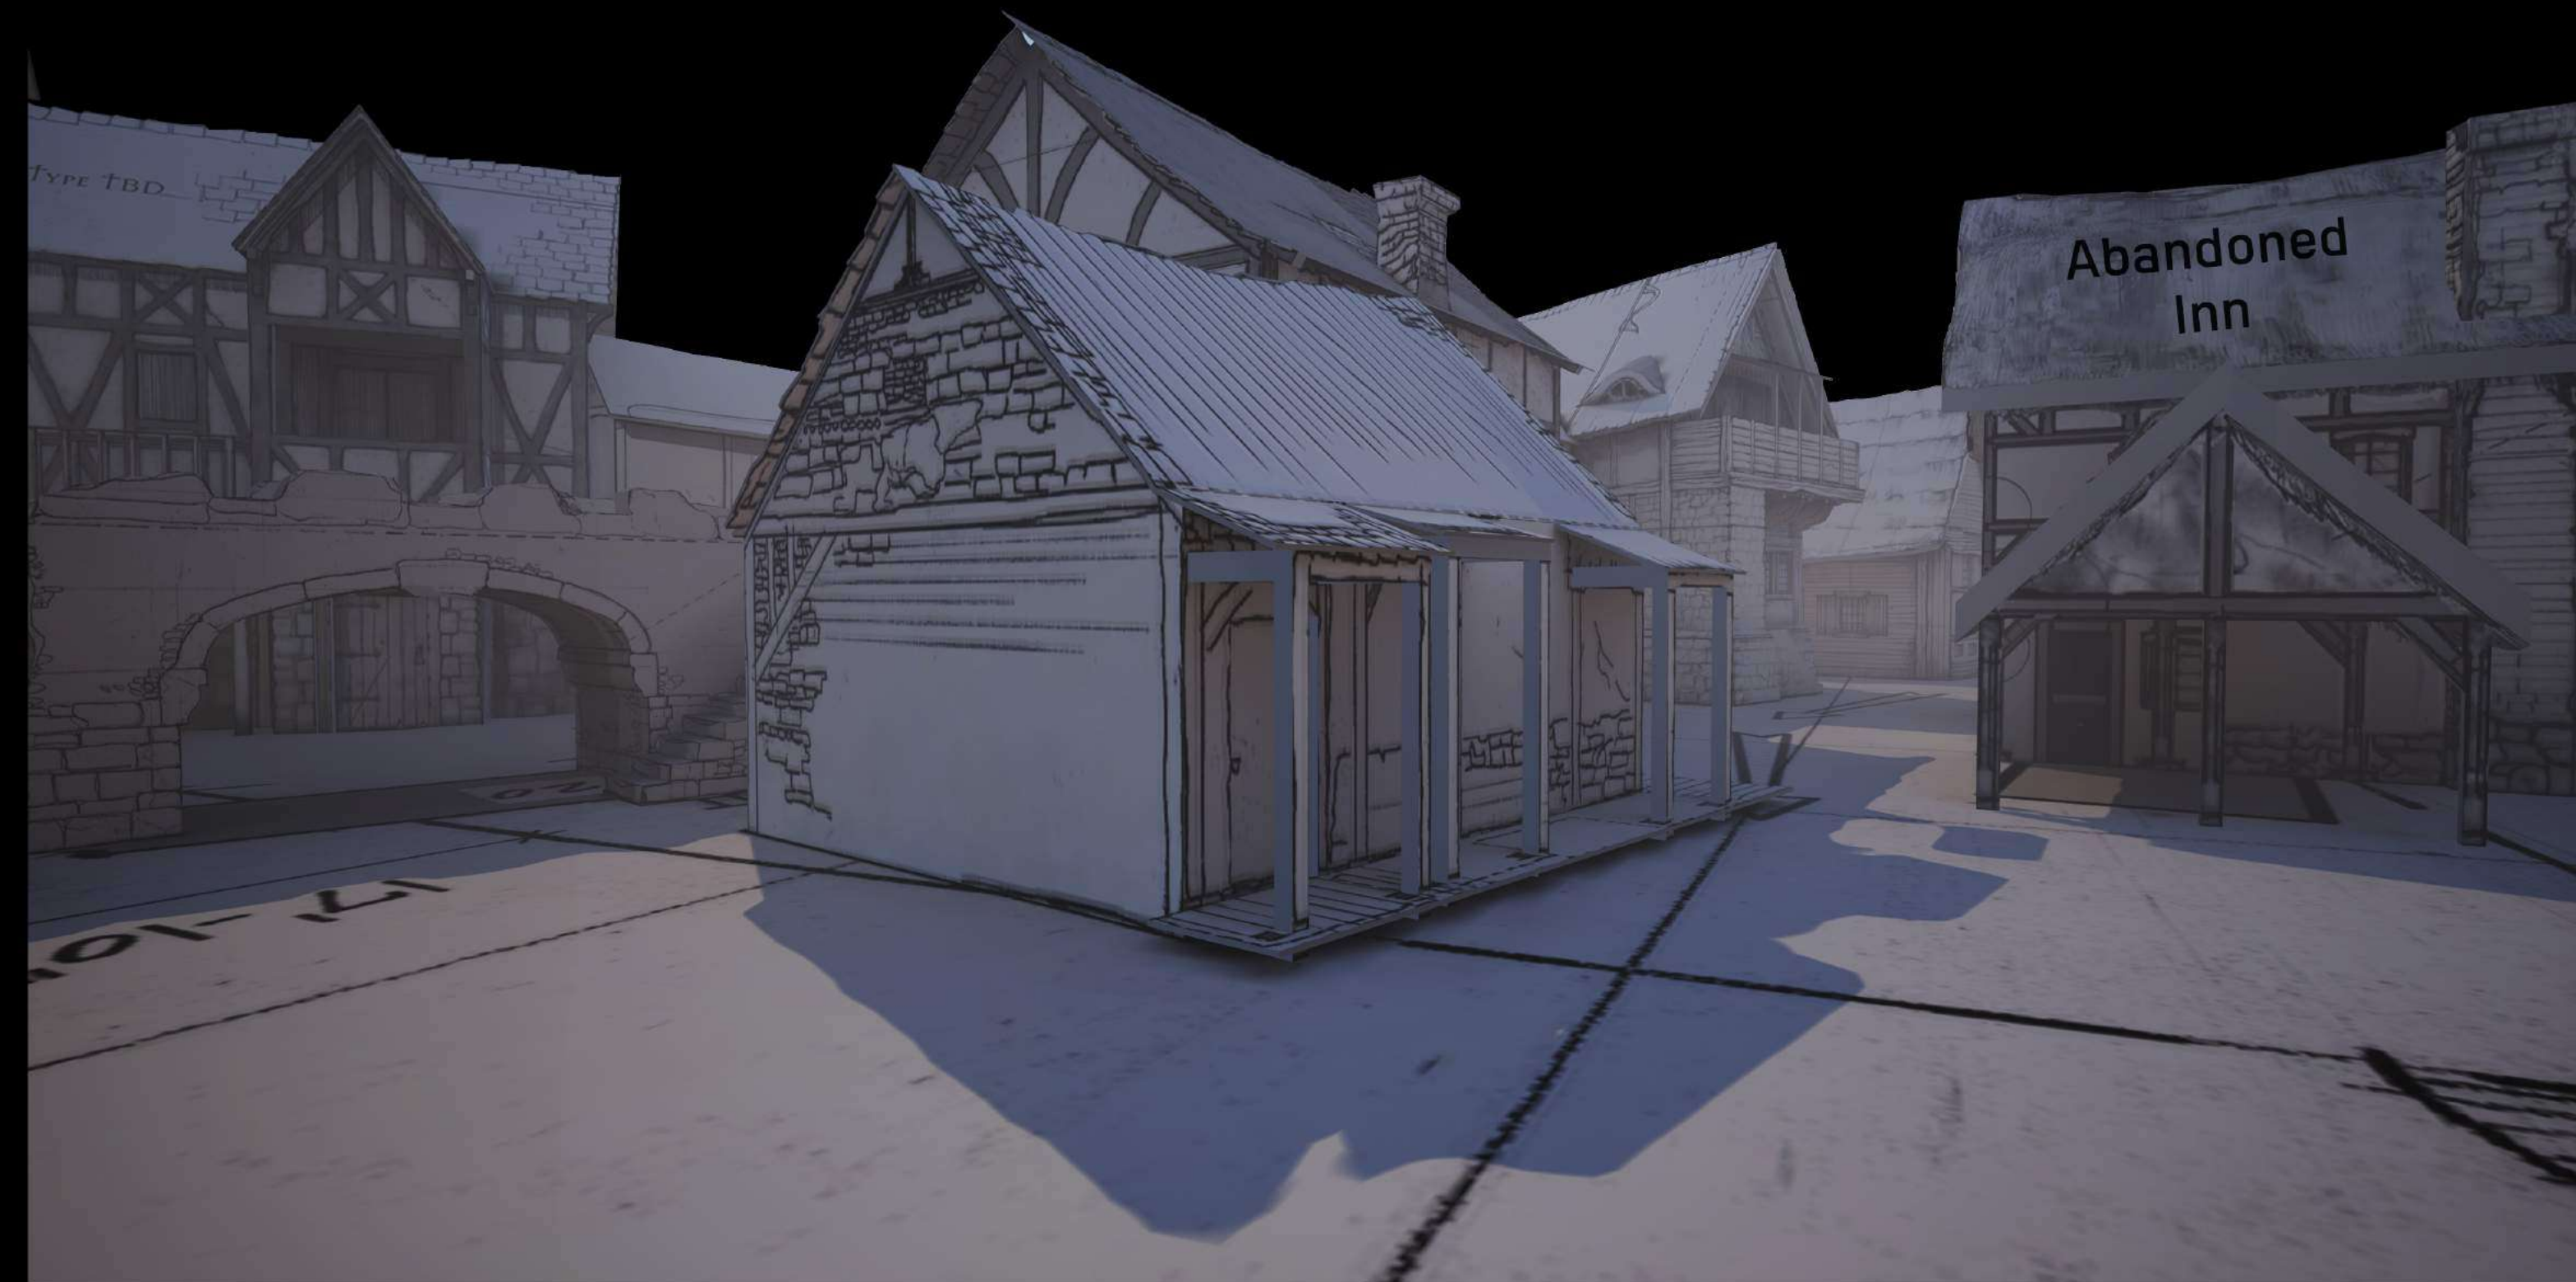

Abandoned Village

Studio Backlot Build

The Witcher II

Episode 201