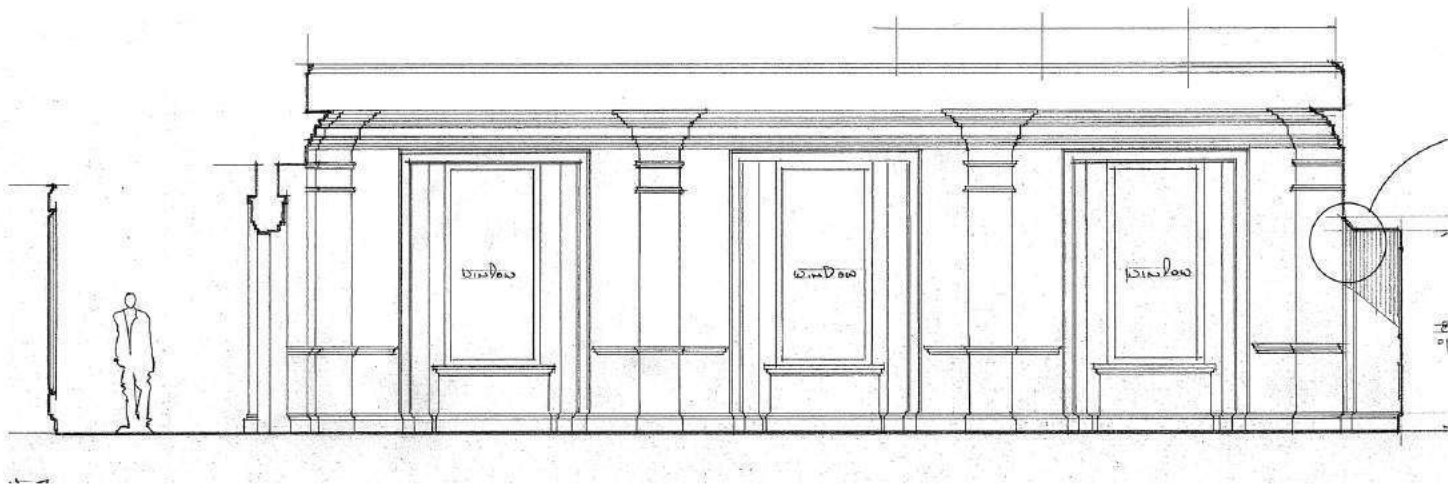

BAT 2 27.8V

● REC

CLIP C057C002

REMAIN 0:31 h / 0:31 h

Mansion Entry - Set Photo

The Witcher II

Episode 201

- This set revamps in 4 stages:**
1. Int. Entrance Hall & Drawing Room
 2. Dining Room
 3. Portrait Room
 4. Bedroom & Hallway (inc. stunt window)