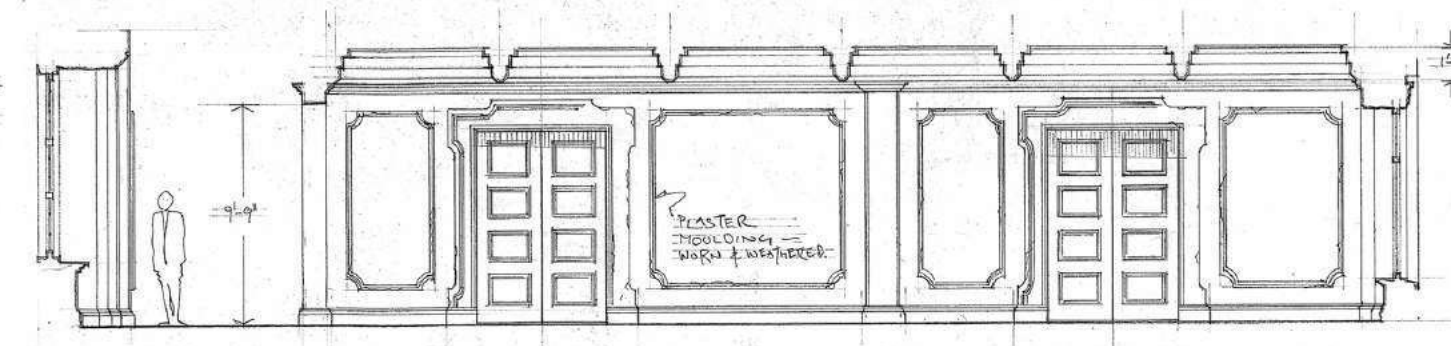

A024 C002 ● REC

MEDIA 0:28 h

TC 16:06:28:11

Mansion Dining Room - Set Photo

The Witcher II
Episode 201

Nivellen's Zoetrope

The Witcher II
Episode 201

Nivellen's Mansion - *Portrait Room*

The Witcher II
Episode 201

Nivellen's Mansion - *Portrait Room*

The Witcher II
Episode 201

- This set revamps in 4 stages:**
1. Int. Entrance Hall & Drawing Room
 2. Dining Room
 3. Portrait Room
 4. Bedron & Hallway (inc. stunt window)