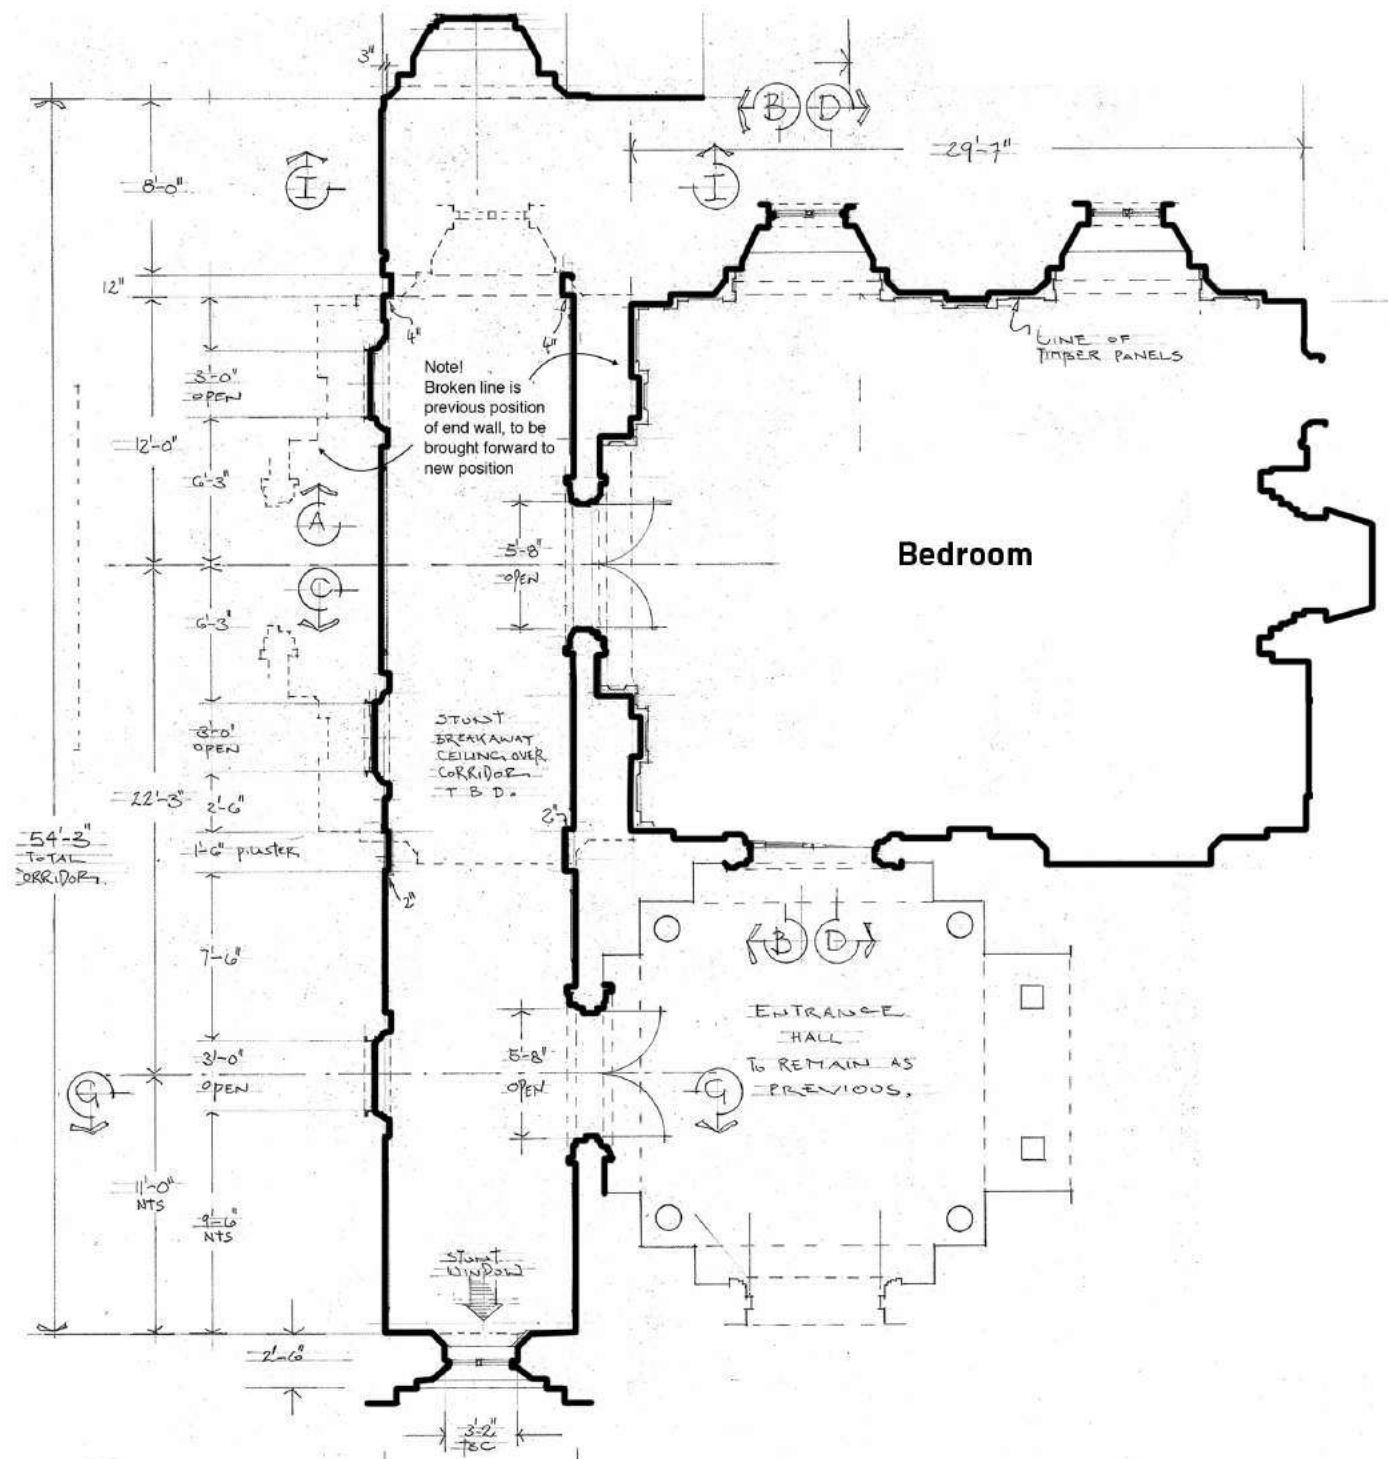

CLIP C021 C010

REMAIN 0:21 h / 0:21 h

Mansion Guest Bedroom - *Set Photo*

The Witcher II

Episode 201

Mansion Nivellen's Bedroom - *Set Photo*

The Witcher II
Episode 201

- This set revamps in 4 stages:**
1. Int. Entrance Hall & Drawing Room
 2. Dining Room
 3. Portrait Room
 4. Bedroom & Hallway (inc. stunt window)