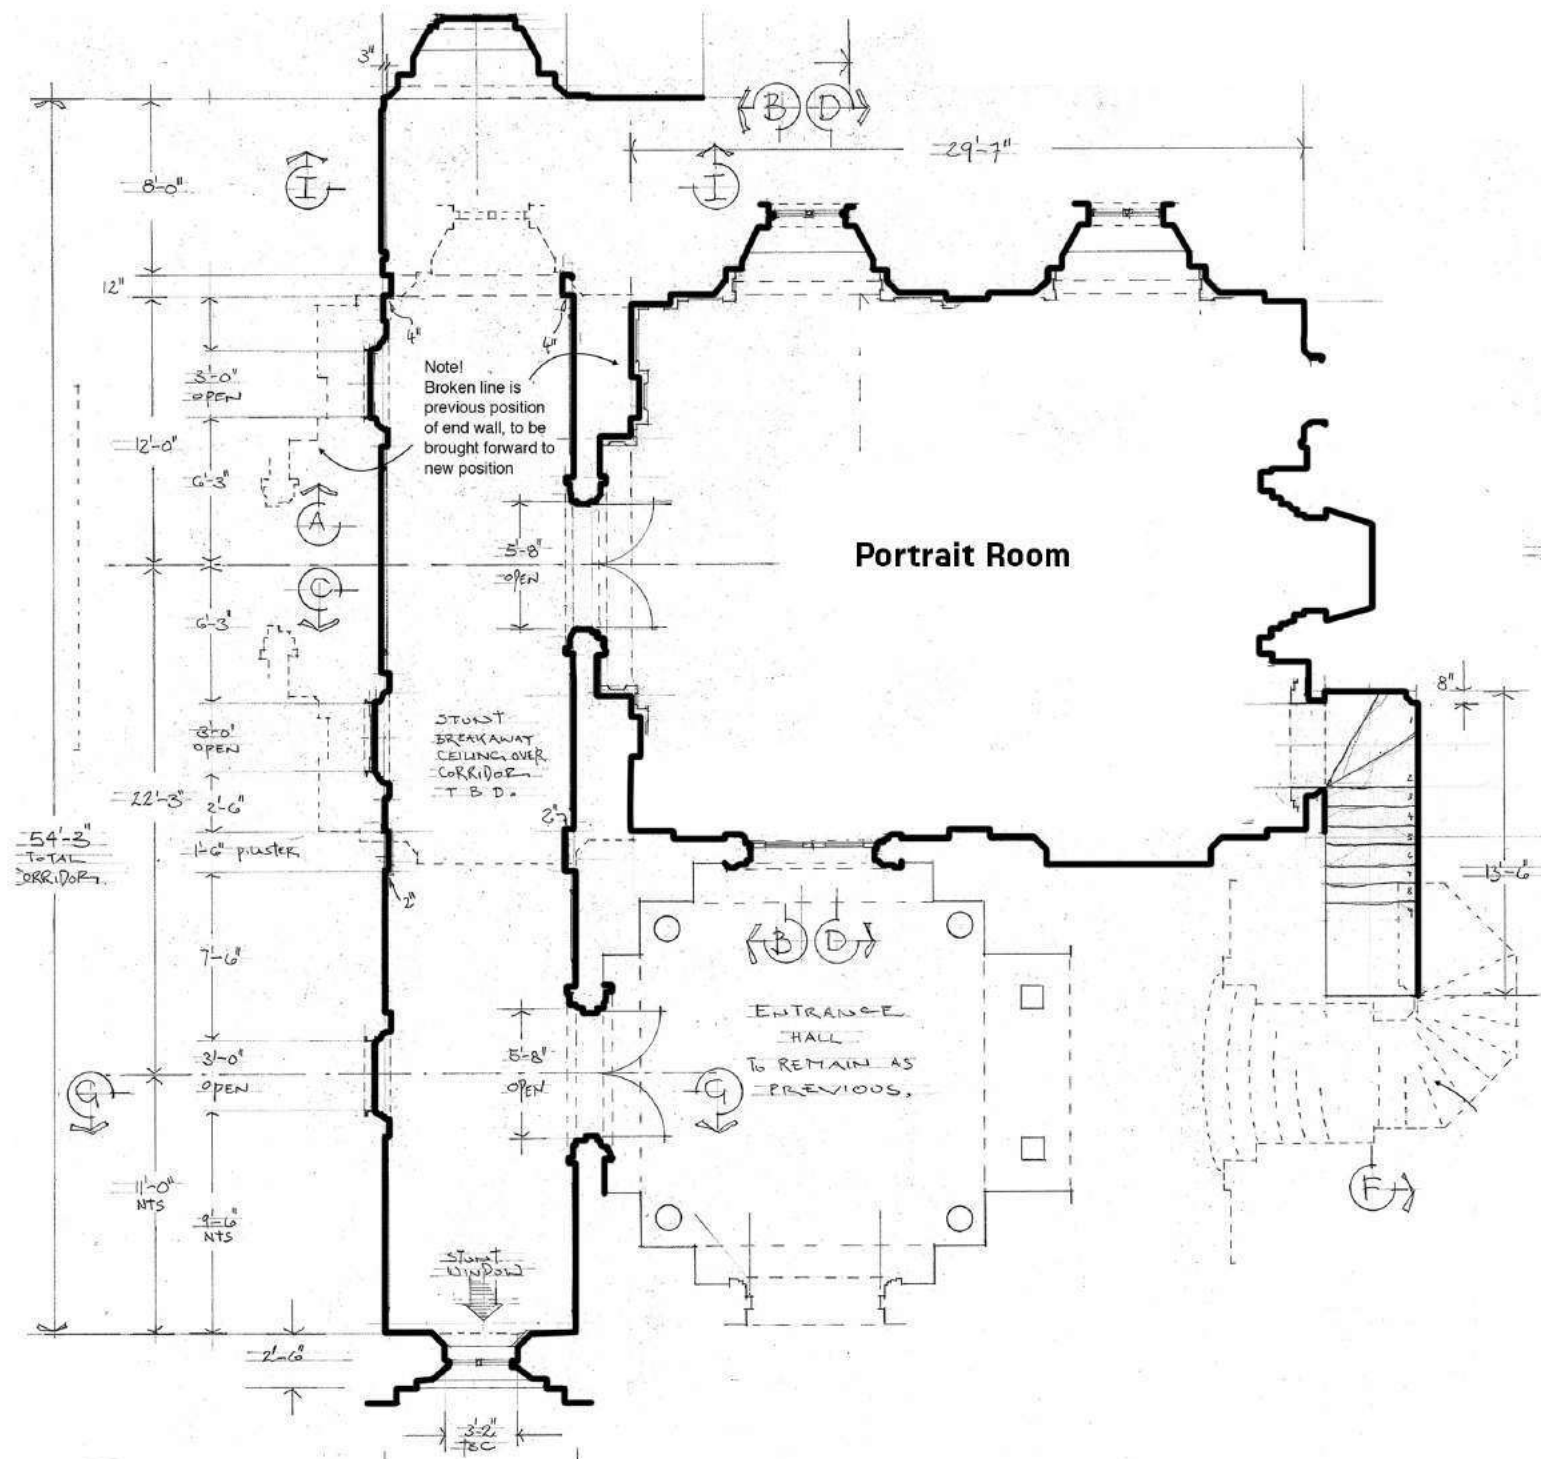

A024 C002 ● REC

MEDIA 0:28 h

TC 16:06:28:11

Mansion Dining Room - Set Photo

The Witcher II
Episode 201

Nivellen's Zoetrope

The Witcher II
Episode 201

Nivellen's Mansion - *Portrait Room*

The Witcher II
Episode 201

Nivellen's Mansion - *Portrait Room*

The Witcher II
Episode 201

- This set revamps in 4 stages:**
1. Int. Entrance Hall & Drawing Room
 2. Dining Room
 3. Portrait Room
 4. Bedron & Hallway (inc. stunt window)