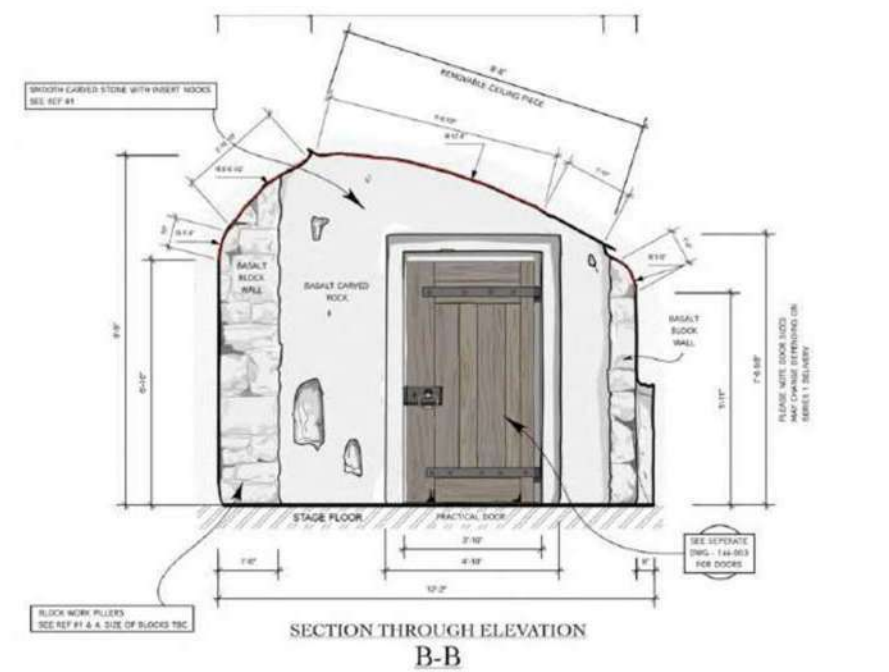

B028 C002

● REC

MEDIA 0:31 h

TC 15:12:44:16

Forest Trail - Set Photo

The Witcher II
Episode 201

Kaer Morhen - *Ciri's Quarters*
 The Witcher II
 Episode 201

Ciri's Quarters - *Set Photo*