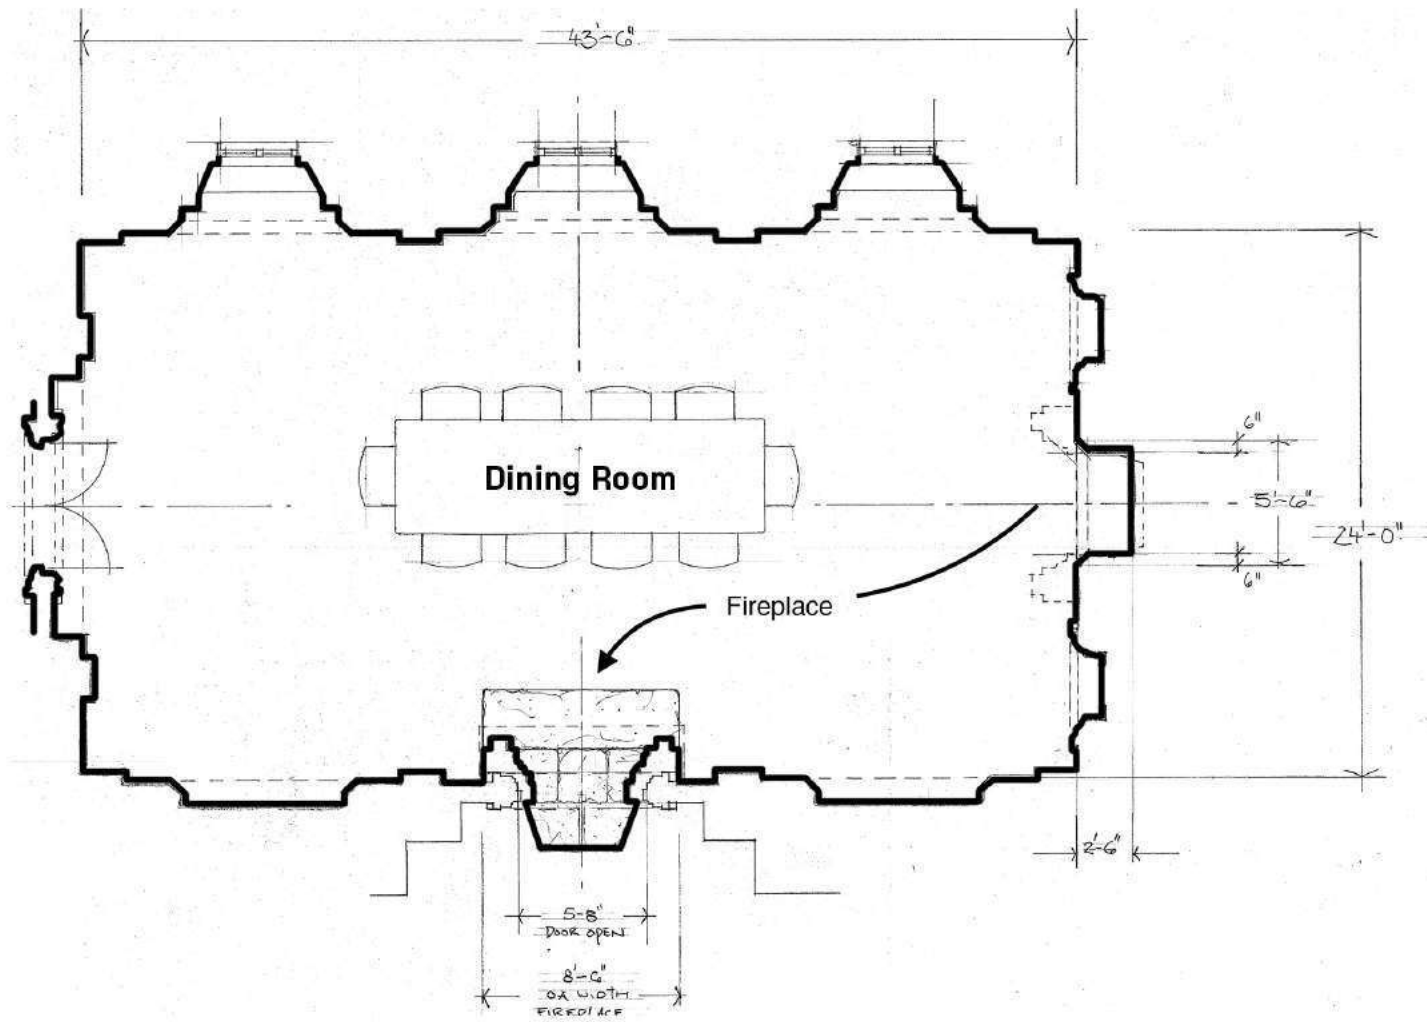

BAT 2 27.8V

● REC

CLIP C057C002

REMAIN 0:31 h / 0:31 h

Mansion Entry - Set Photo

The Witcher II

Episode 201

- This set revamps in 4 stages:**
1. Int. Entrance Hall & Drawing Room
 2. Dining Room
 3. Portrait Room
 4. Bedroom & Hallway (inc. stunt window)