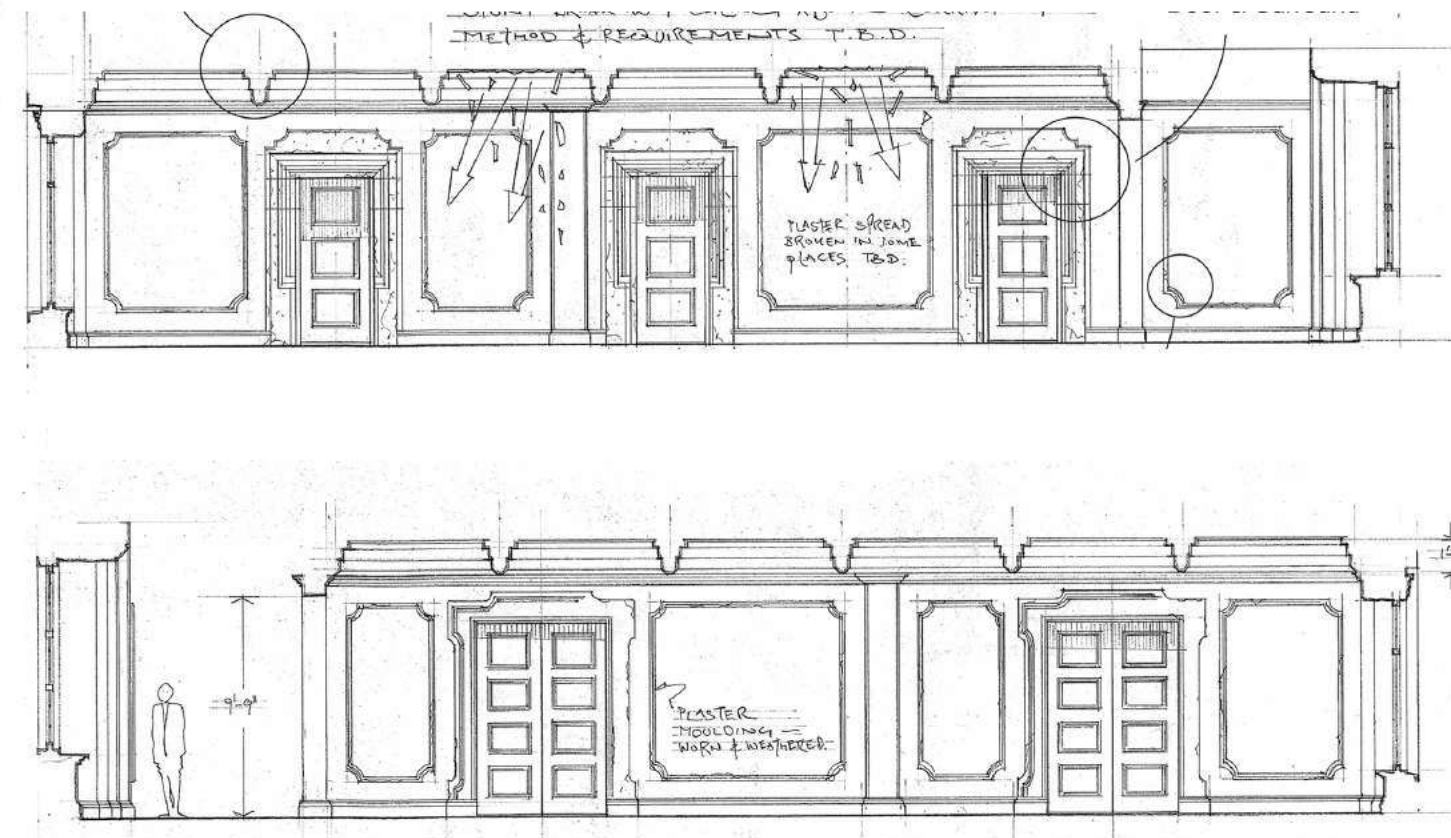

CLIP C021 C010

REMAIN 0:21 h / 0:21 h

Mansion Guest Bedroom - *Set Photo*

The Witcher II

Episode 201

Mansion Nivellen's Bedroom - *Set Photo*

The Witcher II
Episode 201

- This set revamps in 4 stages:**
1. Int. Entrance Hall & Drawing Room
 2. Dining Room
 3. Portrait Room
 4. Bedroom & Hallway (inc. stunt window)