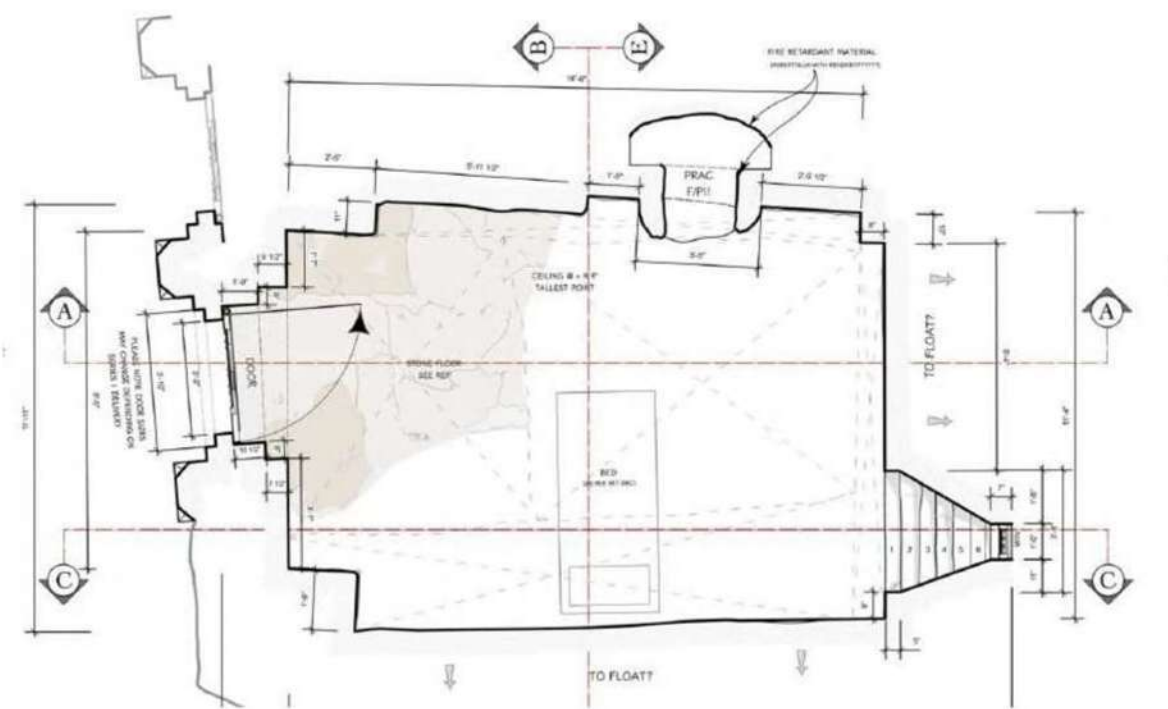

B028 C002

● REC

MEDIA 0:31 h

TC 15:12:44:16

Forest Trail - Set Photo

The Witcher II
Episode 201

Kaer Morhen - *Ciri's Quarters*
 The Witcher II
 Episode 201

Ciri's Quarters - *Set Photo*