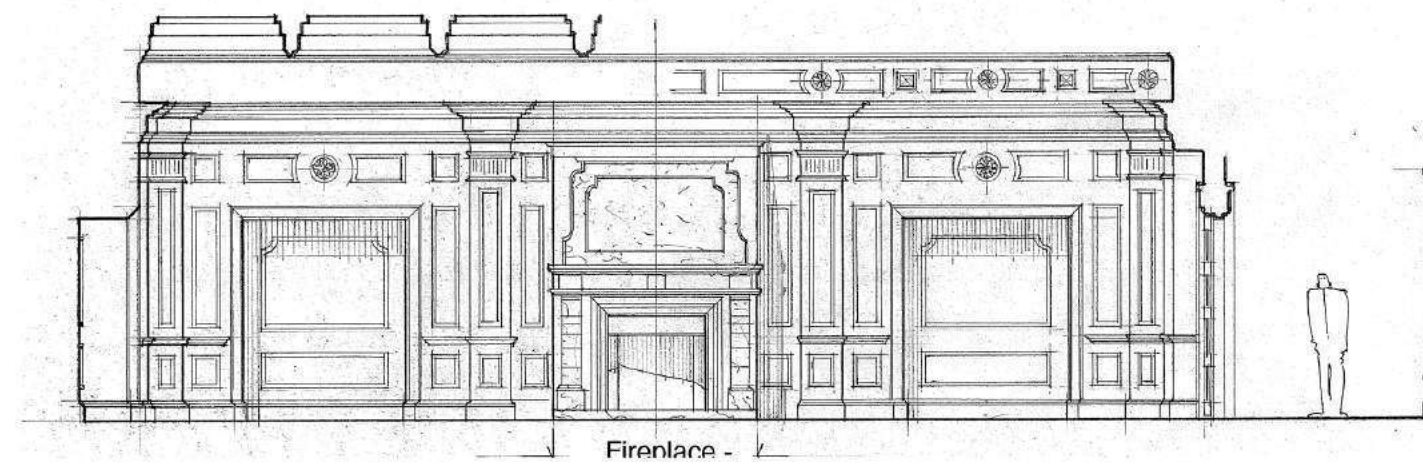

BAT 2 27.8V

● REC

CLIP C057C002

REMAIN 0:31 h / 0:31 h

Mansion Entry - Set Photo

The Witcher II

Episode 201

- This set revamps in 4 stages:**
1. Int. Entrance Hall & Drawing Room
 2. Dining Room
 3. Portrait Room
 4. Bedroom & Hallway (inc. stunt window)