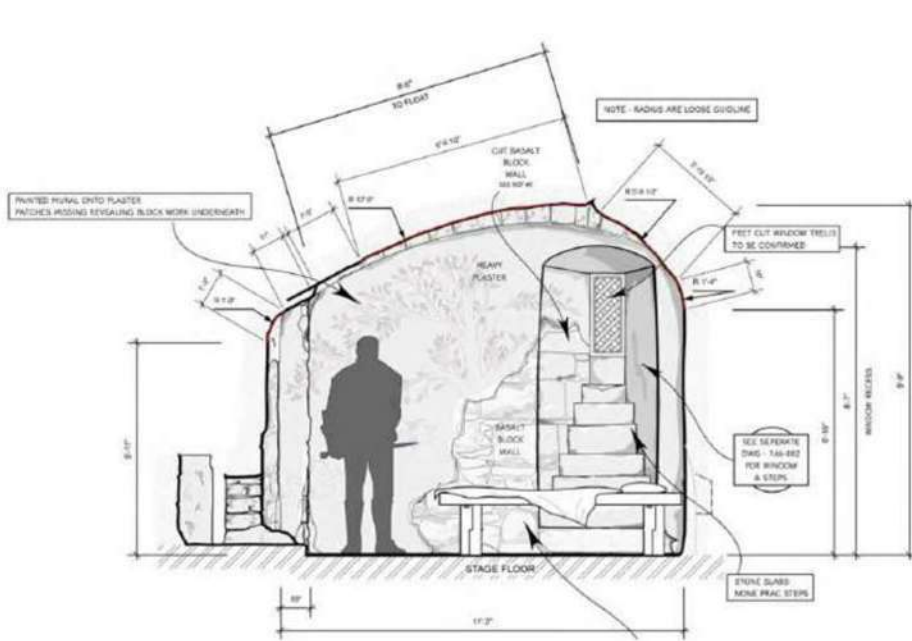

B028 C002

● REC

MEDIA 0:31 h

TC 15:12:44:16

Forest Trail - Set Photo

The Witcher II
Episode 201

Kaer Morhen - *Ciri's Quarters*
 The Witcher II
 Episode 201

Ciri's Quarters - *Set Photo*