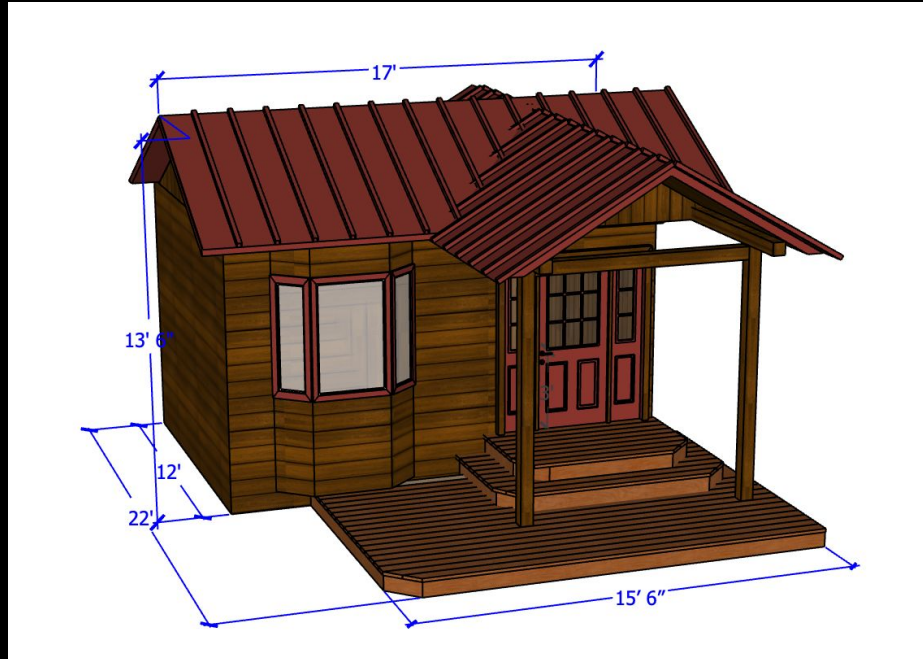

SET: EXTERIOR SKI CHALET DECK - BUILT ON VOLUME STAGE

MODEL

MODEL VIEW

FINISHES

FOR YOUR CONSIDERATION

Booking.com

LOCATION PHOTO PRE BUILD

MODEL VIEW

FINISHES

FOR YOUR CONSIDERATION

LOCATION PHOTO PRE BUILD

FINISHES

MODEL

LOCATION

MODEL

FOR YOUR CONSIDERATION