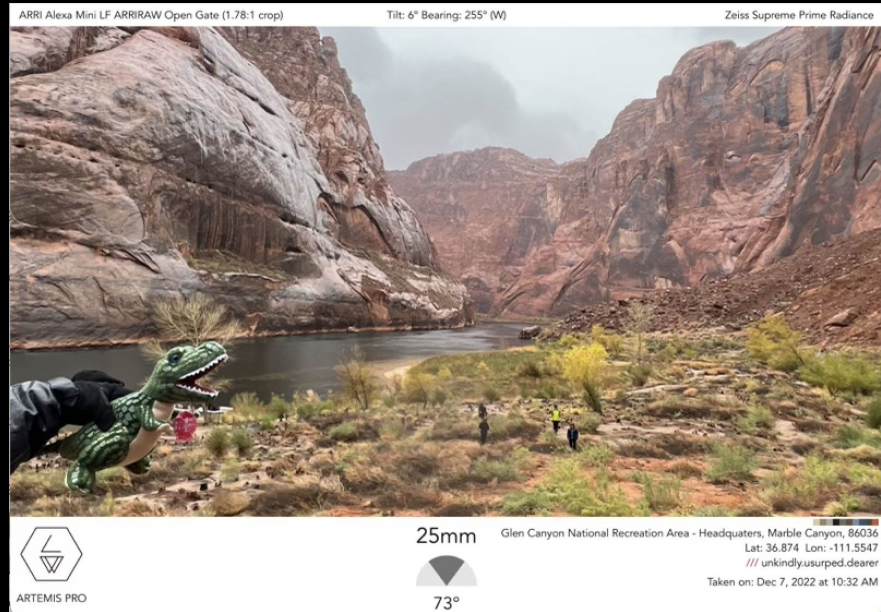

FOR YOUR CONSIDERATION

LOCATION PLATE SHOT
SCOUTED AND SHOT IN PRE PRODUCTION