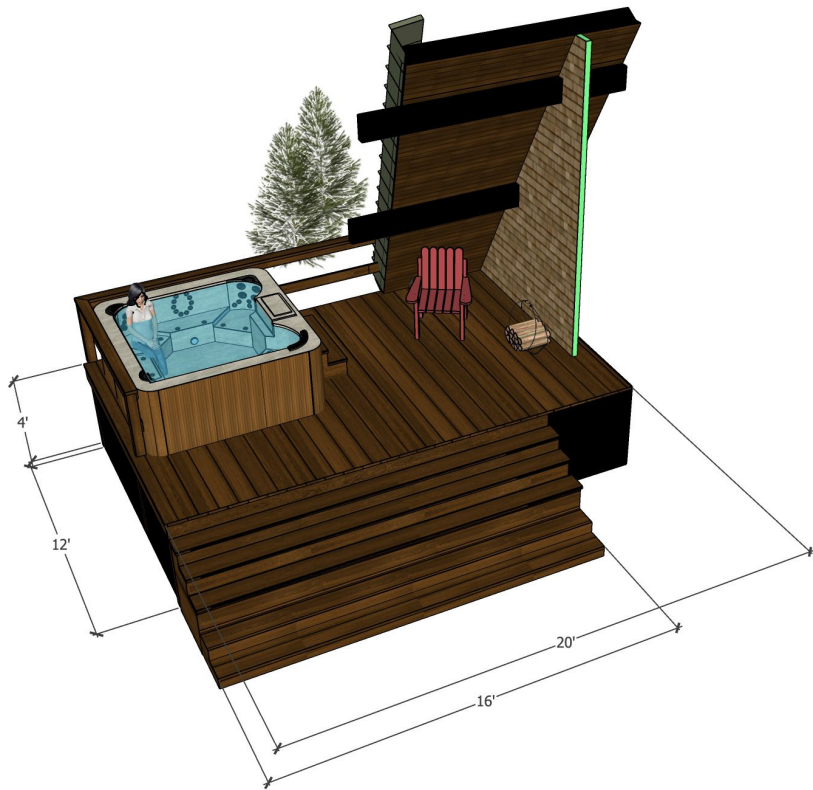

FINISHES

CUSTOM BED BUILD

INSTALL

FOR YOUR CONSIDERATION

VOLUME PLATE SHOT ON LOCATION

FOR YOUR CONSIDERATION

A woman and a child, both wearing colorful patterned robes, stand on a balcony overlooking a vast mountain range at sunrise. The sun is low on the horizon, casting a warm glow over the scene. The room's interior is dimly lit, with a bed in the foreground and a chair on the right.

Booking.com

FOR YOUR CONSIDERATION

MODEL

FINISHES

INSTALL

FOR YOUR CONSIDERATION

VOLUME PLATE SHOT ON LOCATION

VOLUME BACKING - LOCATION SCOUTED WITH DIRECTOR & D.P AND SHOT IN PRE PRODUCTION BY SHOOTING TEAM FOR VOLUME WORK

SET: EXTERIOR SKI CHALET DECK - BUILT ON VOLUME STAGE

MODEL

MODEL VIEW

FINISHES

FOR YOUR CONSIDERATION

Booking.com

LOCATION PHOTO PRE BUILD

MODEL VIEW

A woman with voluminous red hair, wearing a black dress, a leopard print shawl, and a large black hat, is seated at a black wrought-iron table. The table holds a plate of food, a glass of juice, and a plate of fruit. She is positioned on a brick patio next to a swimming pool. A white swan is swimming in the pool. The background features a large, multi-story building with arched windows and a balcony, surrounded by lush greenery and pink flowers.