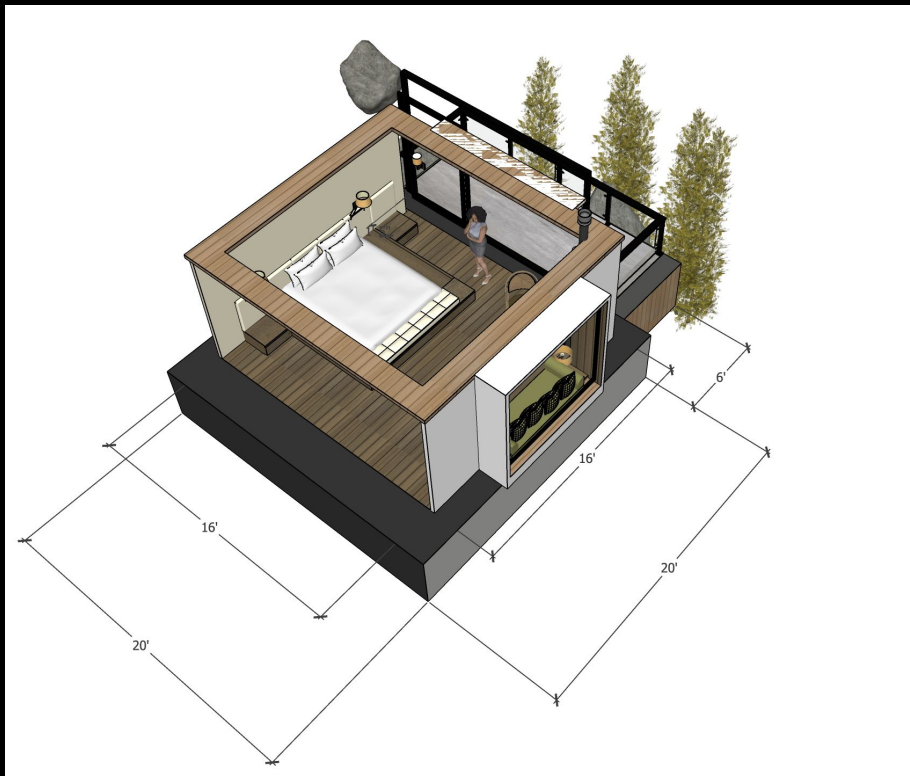

MODEL

FOR YOUR CONSIDERATION