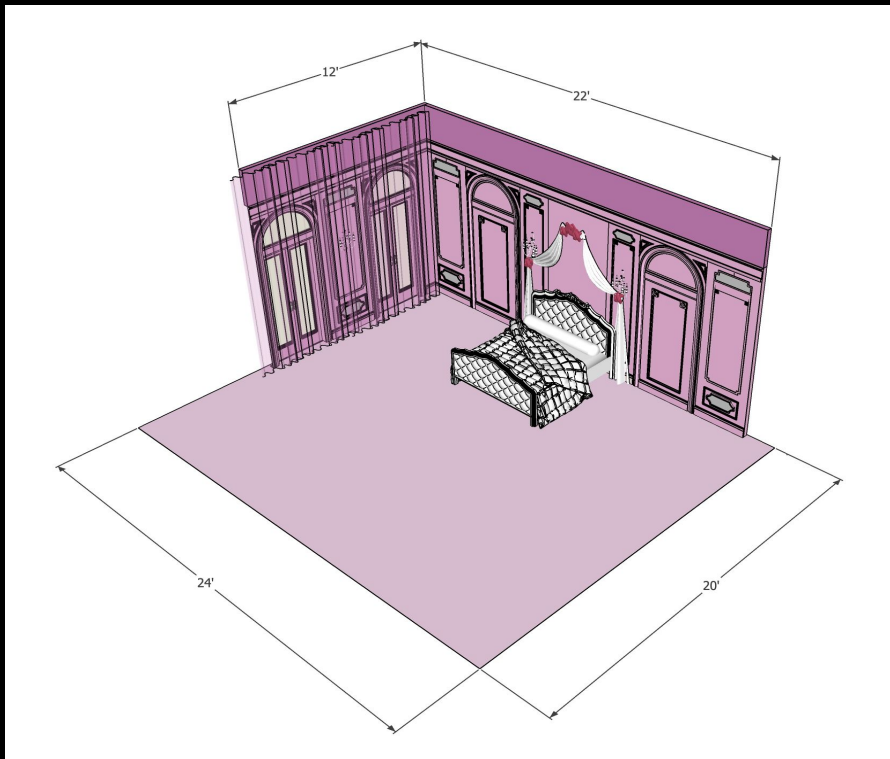

FINISHES

CUSTOM BED BUILD

INSTALL

FOR YOUR CONSIDERATION

VOLUME PLATE SHOT ON LOCATION

FOR YOUR CONSIDERATION

A woman and a child, both wearing colorful patterned robes, stand on a balcony overlooking a vast mountain range at sunrise. The sun is low on the horizon, casting a warm glow over the scene. The room's interior is dimly lit, with a bed in the foreground and a chair on the right.

Booking.com

FOR YOUR CONSIDERATION

MODEL

FINISHES

INSTALL

FOR YOUR CONSIDERATION

VOLUME PLATE SHOT ON LOCATION

VOLUME BACKING - LOCATION SCOUTED WITH DIRECTOR & D.P AND SHOT IN PRE PRODUCTION BY SHOOTING TEAM FOR VOLUME WORK

SET: EXTERIOR SKI CHALET DECK - BUILT ON VOLUME STAGE

MODEL

MODEL VIEW

FINISHES

FOR YOUR CONSIDERATION

Booking.com

LOCATION PHOTO PRE BUILD

MODEL VIEW