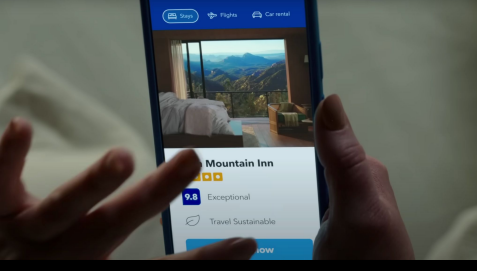

SOMEWHERE, ANYWHERE

A BOOKING.COM MUSICAL

2023 SUPER BOWL COMMERCIAL

PRODUCTION DESIGN | FLORENCIA MARTIN

A boutique hotel near the Boston waterfront.

Booking.com

FOR YOUR CONSIDERATION

MODEL

FINISHES

CUSTOM BED BUILD

INSTALL

FOR YOUR CONSIDERATION

VOLUME PLATE SHOT ON LOCATION

FOR YOUR CONSIDERATION

A woman and a child, both wearing colorful patterned robes, stand on a balcony overlooking a vast mountain range at sunrise. The sun is low on the horizon, casting a warm glow over the scene. The room's interior is dimly lit, with a bed in the foreground and a chair on the right.