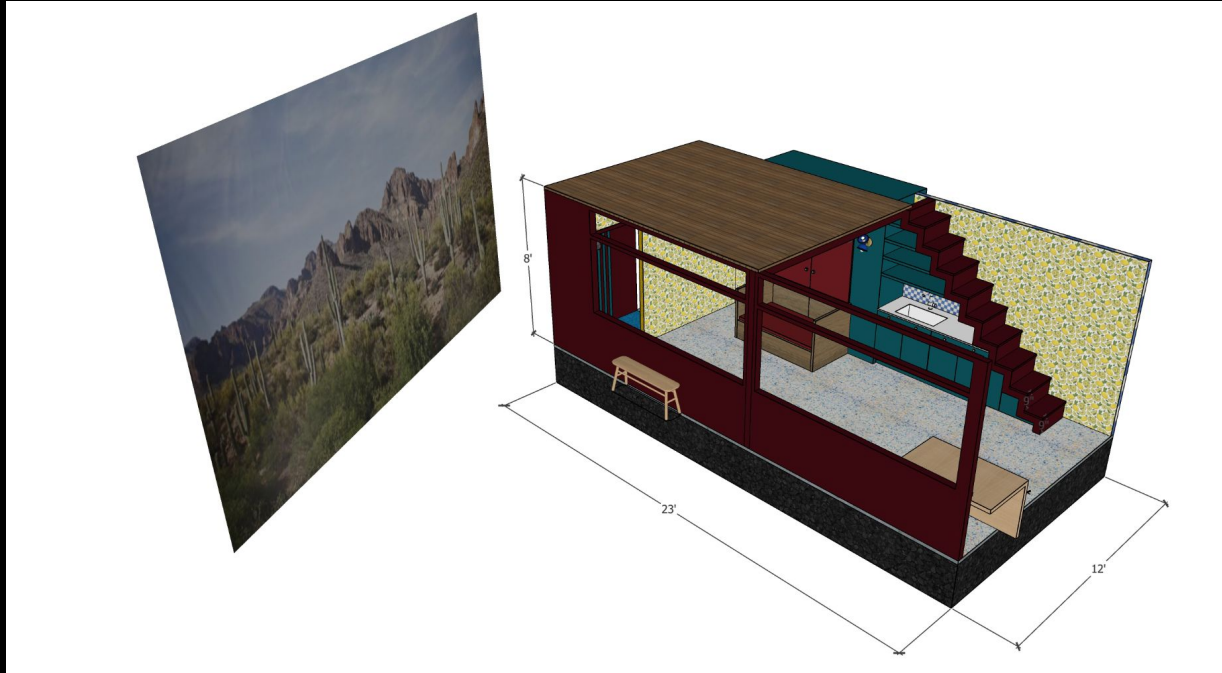

SET: EXTERIOR SKI CHALET DECK - BUILT ON VOLUME STAGE

MODEL

MODEL VIEW

FINISHES

FOR YOUR CONSIDERATION

Booking.com

LOCATION PHOTO PRE BUILD

MODEL VIEW

LOCATION PLATE SHOT
SCOUTED AND SHOT IN PRE PRODUCTION

MODEL

MODEL VIEW

BEHIND THE SCENES

FOR YOUR CONSIDERATION

CUSTOM ILLUSTRATED MURAL BY JAMIE RAMA
PRINTED ON CANVAS

A boutique hotel near the Boston waterfront.