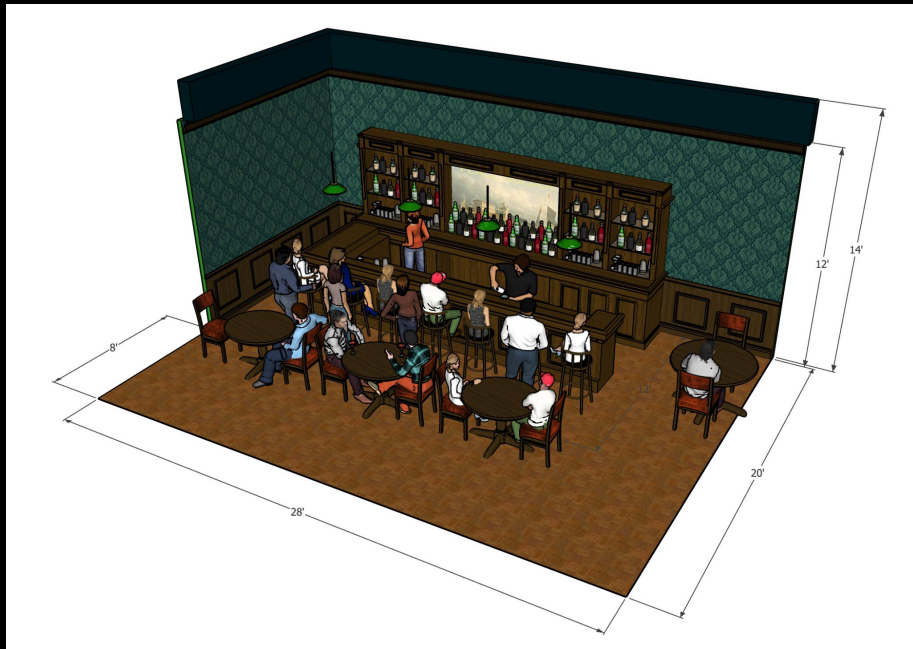

SET: EXTERIOR SKI CHALET DECK - BUILT ON VOLUME STAGE

MODEL

MODEL VIEW

FINISHES

FOR YOUR CONSIDERATION

Booking.com

LOCATION PHOTO PRE BUILD

MODEL VIEW

FINISHES

FOR YOUR CONSIDERATION

LOCATION PHOTO PRE BUILD

FINISHES

MODEL

LOCATION

MODEL

FOR YOUR CONSIDERATION

LOCATION PLATE SHOT
SCOUTED AND SHOT IN PRE PRODUCTION

MODEL

MODEL VIEW

BEHIND THE SCENES

FOR YOUR CONSIDERATION

CUSTOM ILLUSTRATED MURAL BY JAMIE RAMA
PRINTED ON CANVAS

A boutique hotel near the Boston waterfront.