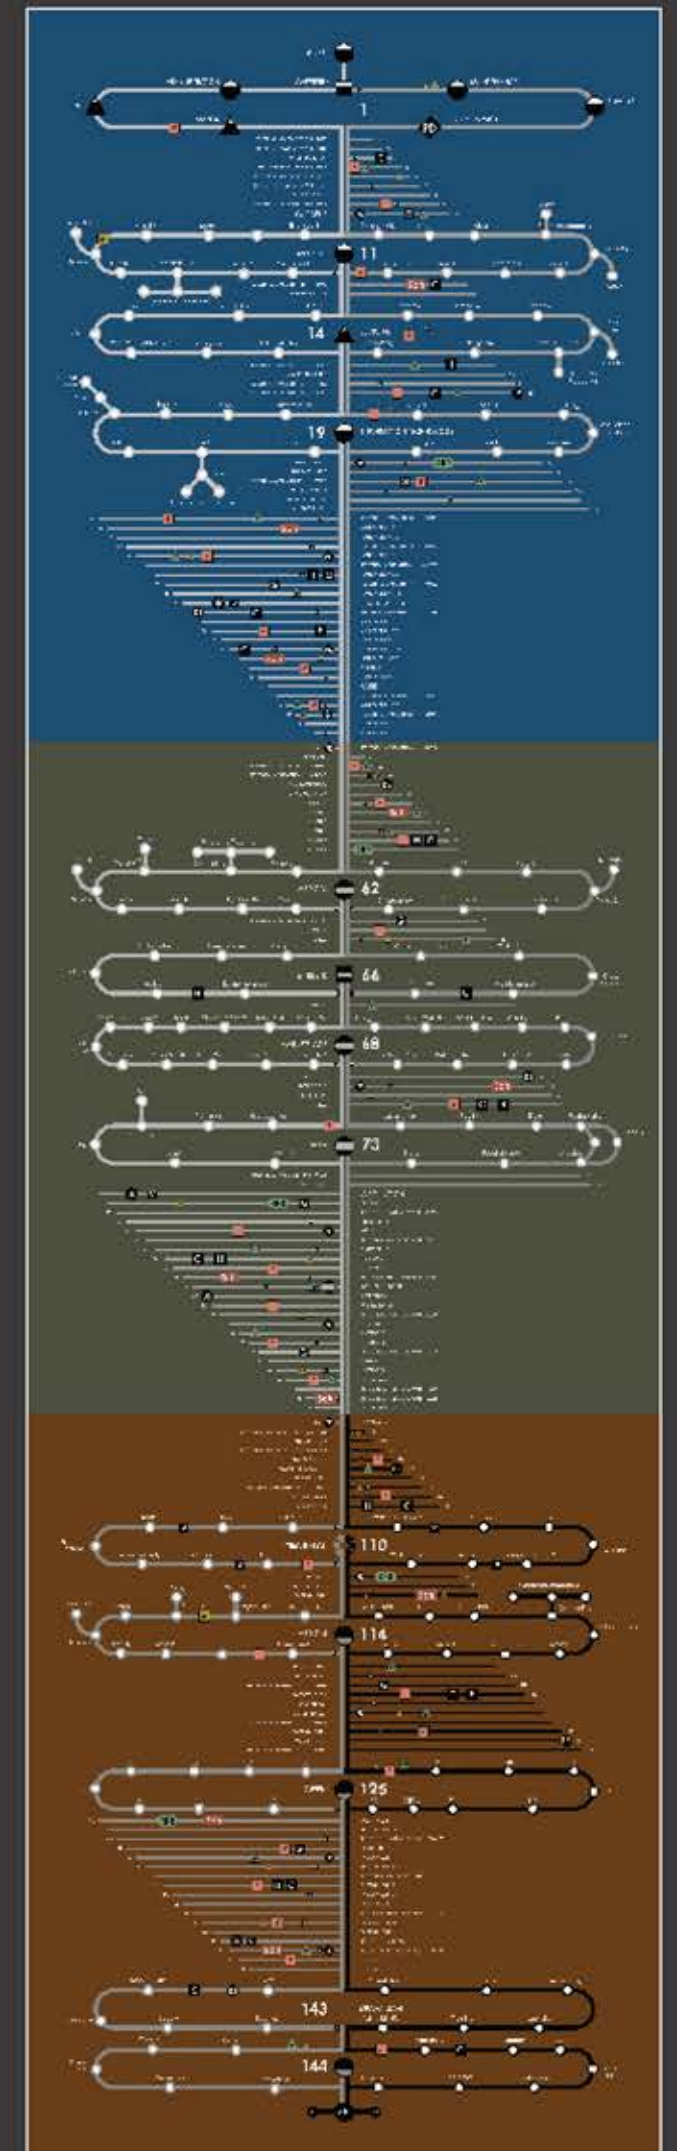

SHAFT CEILING - Set Still

SHAFT CEILING - Concept Art

SILO

SHAFT & ALLEYWAY - Concept Art

SHAFT BALCONY - Set Still

SILO

SET STILLS

ALLEYWAYS & APARTMENTS - Concept Art

SET STILL

BACK HALLWAY - Concept Art

SET STILL

CONTROL ROOM - Concept Art

SILO

MARKET - Concept Art

GEORGE'S SHOP - Set Still

MARKET - Set Stills

SILO

DARK VOID - Concept Art

SECRET PLACE - Set Still

SILO

SECRET PLACE - Concept Art

SILO CREDITS

THE PACT

SILO GRAPHICS

PUBLIC SAFETY SIGNS

SHAFT LEVEL MAP

EXT SILO - Concept Art

EXIT RAMP - Concept Art

EXIT RAMP - Concept Art

SILO