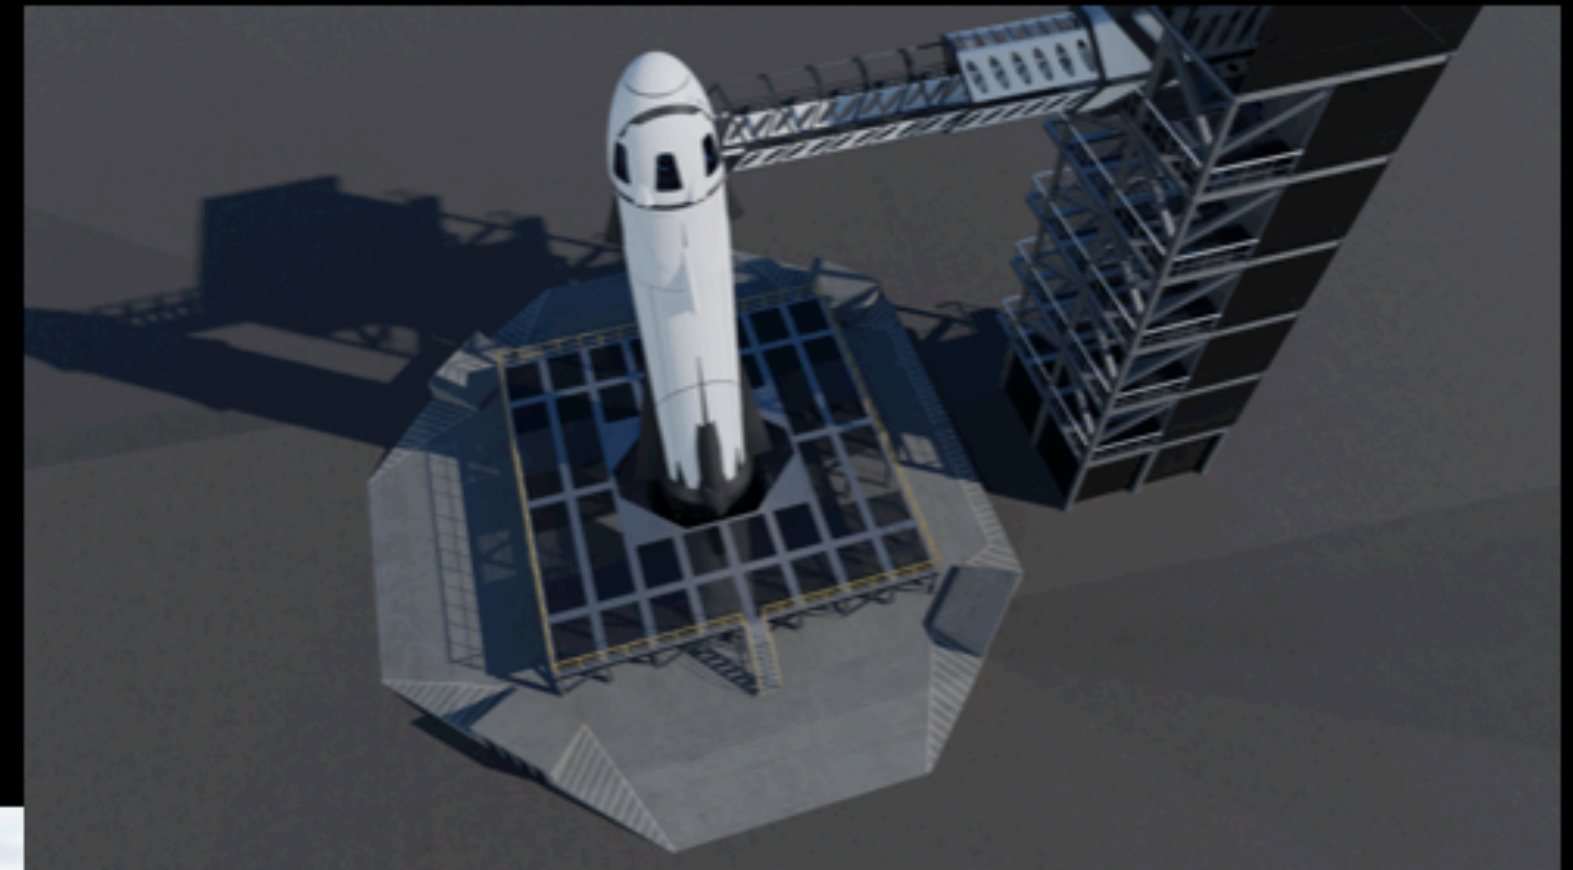

HYPERION ONE LAUNCHPAD