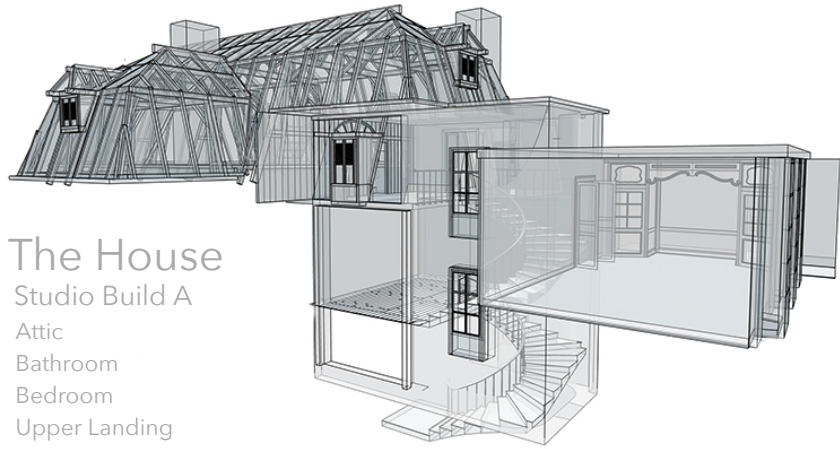

All The Light We Cannot See.

Production Designer Simon Elliott

Design Presentation

The House

Studio Build A

Attic

Bathroom

Bedroom

Upper Landing

Staircase approach

The House

Studio Build B

Kitchen

Entance Lobby

Staircase

Parlour

Hotel Of Bees

The Grotto

Concept visual

SketchUp Model

Studio Construction

Bolangerie Studio Build

Streets St Marlow