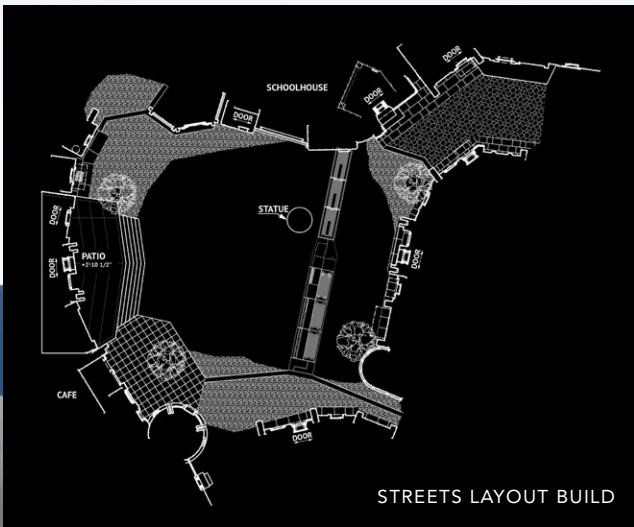

FINAL FRAME

CONCEPT ART

CONCEPT ART

NEVARRO TOWN EXTERIOR

SET PHOTO

SET PHOTO

SET PHOTO

FINAL FRAME

CONCEPT ART

NEVARRO MAGISTRATE'S OFFICE BALCONY

SET PHOTO

CONCEPT ART

FINAL FRAME

NEVARRO MAGISTRATE'S OFFICE

STREETS LAYOUT BUILD

CONCEPT ART