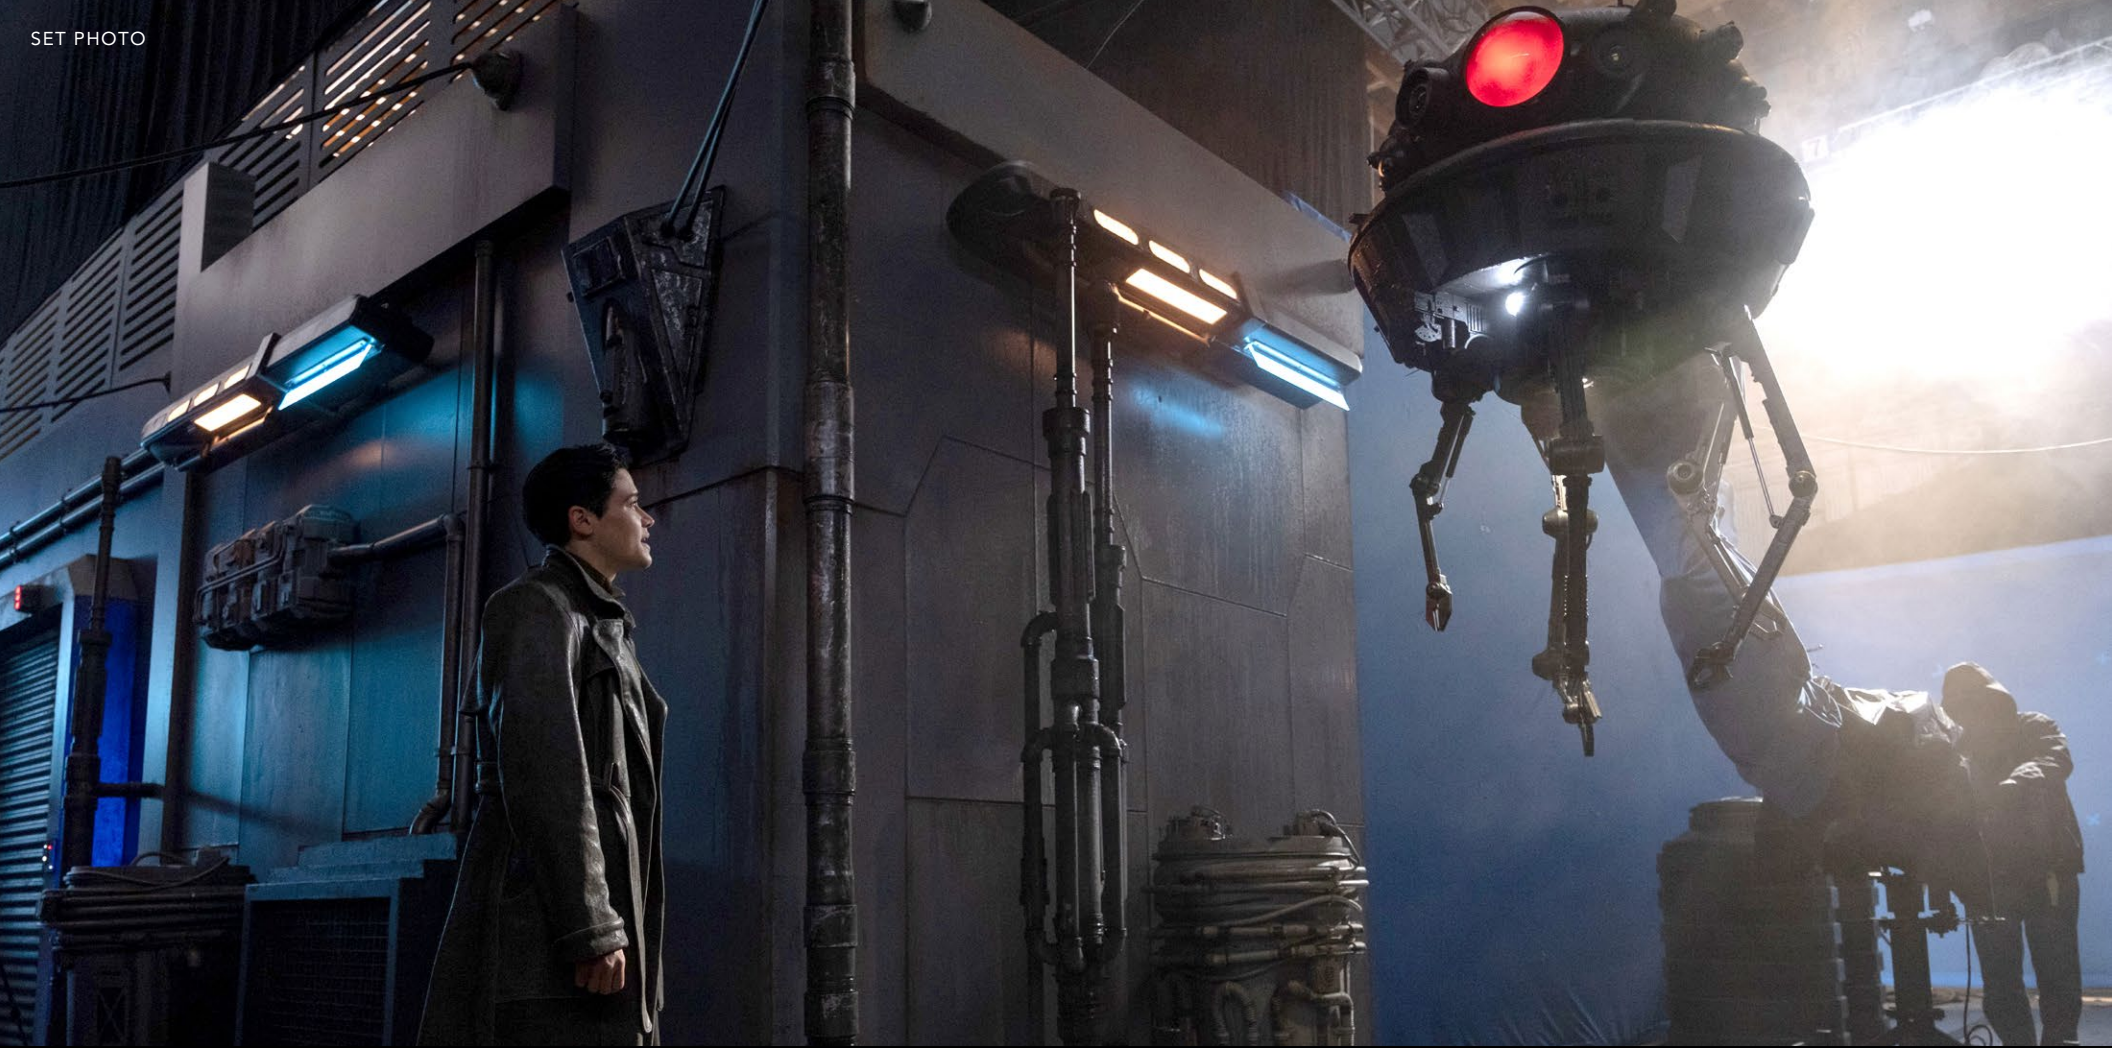

SET PHOTO

FINAL FRAME

CONCEPT ART