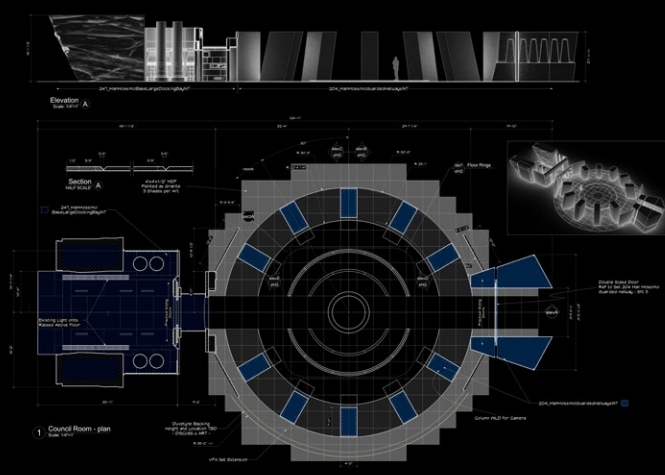

MANDALORE **SHADOW COUNCIL CAVERN**

FINAL FRAME

SET PHOTO

FINAL FRAME

FINAL FRAME

CONCEPT ART

SET DRAWING

SET PHOTO

FINAL FRAME

CONCEPT ART

CONCEPT ART

NEVARRO TOWN EXTERIOR

SET PHOTO

SET PHOTO

SET PHOTO

FINAL FRAME