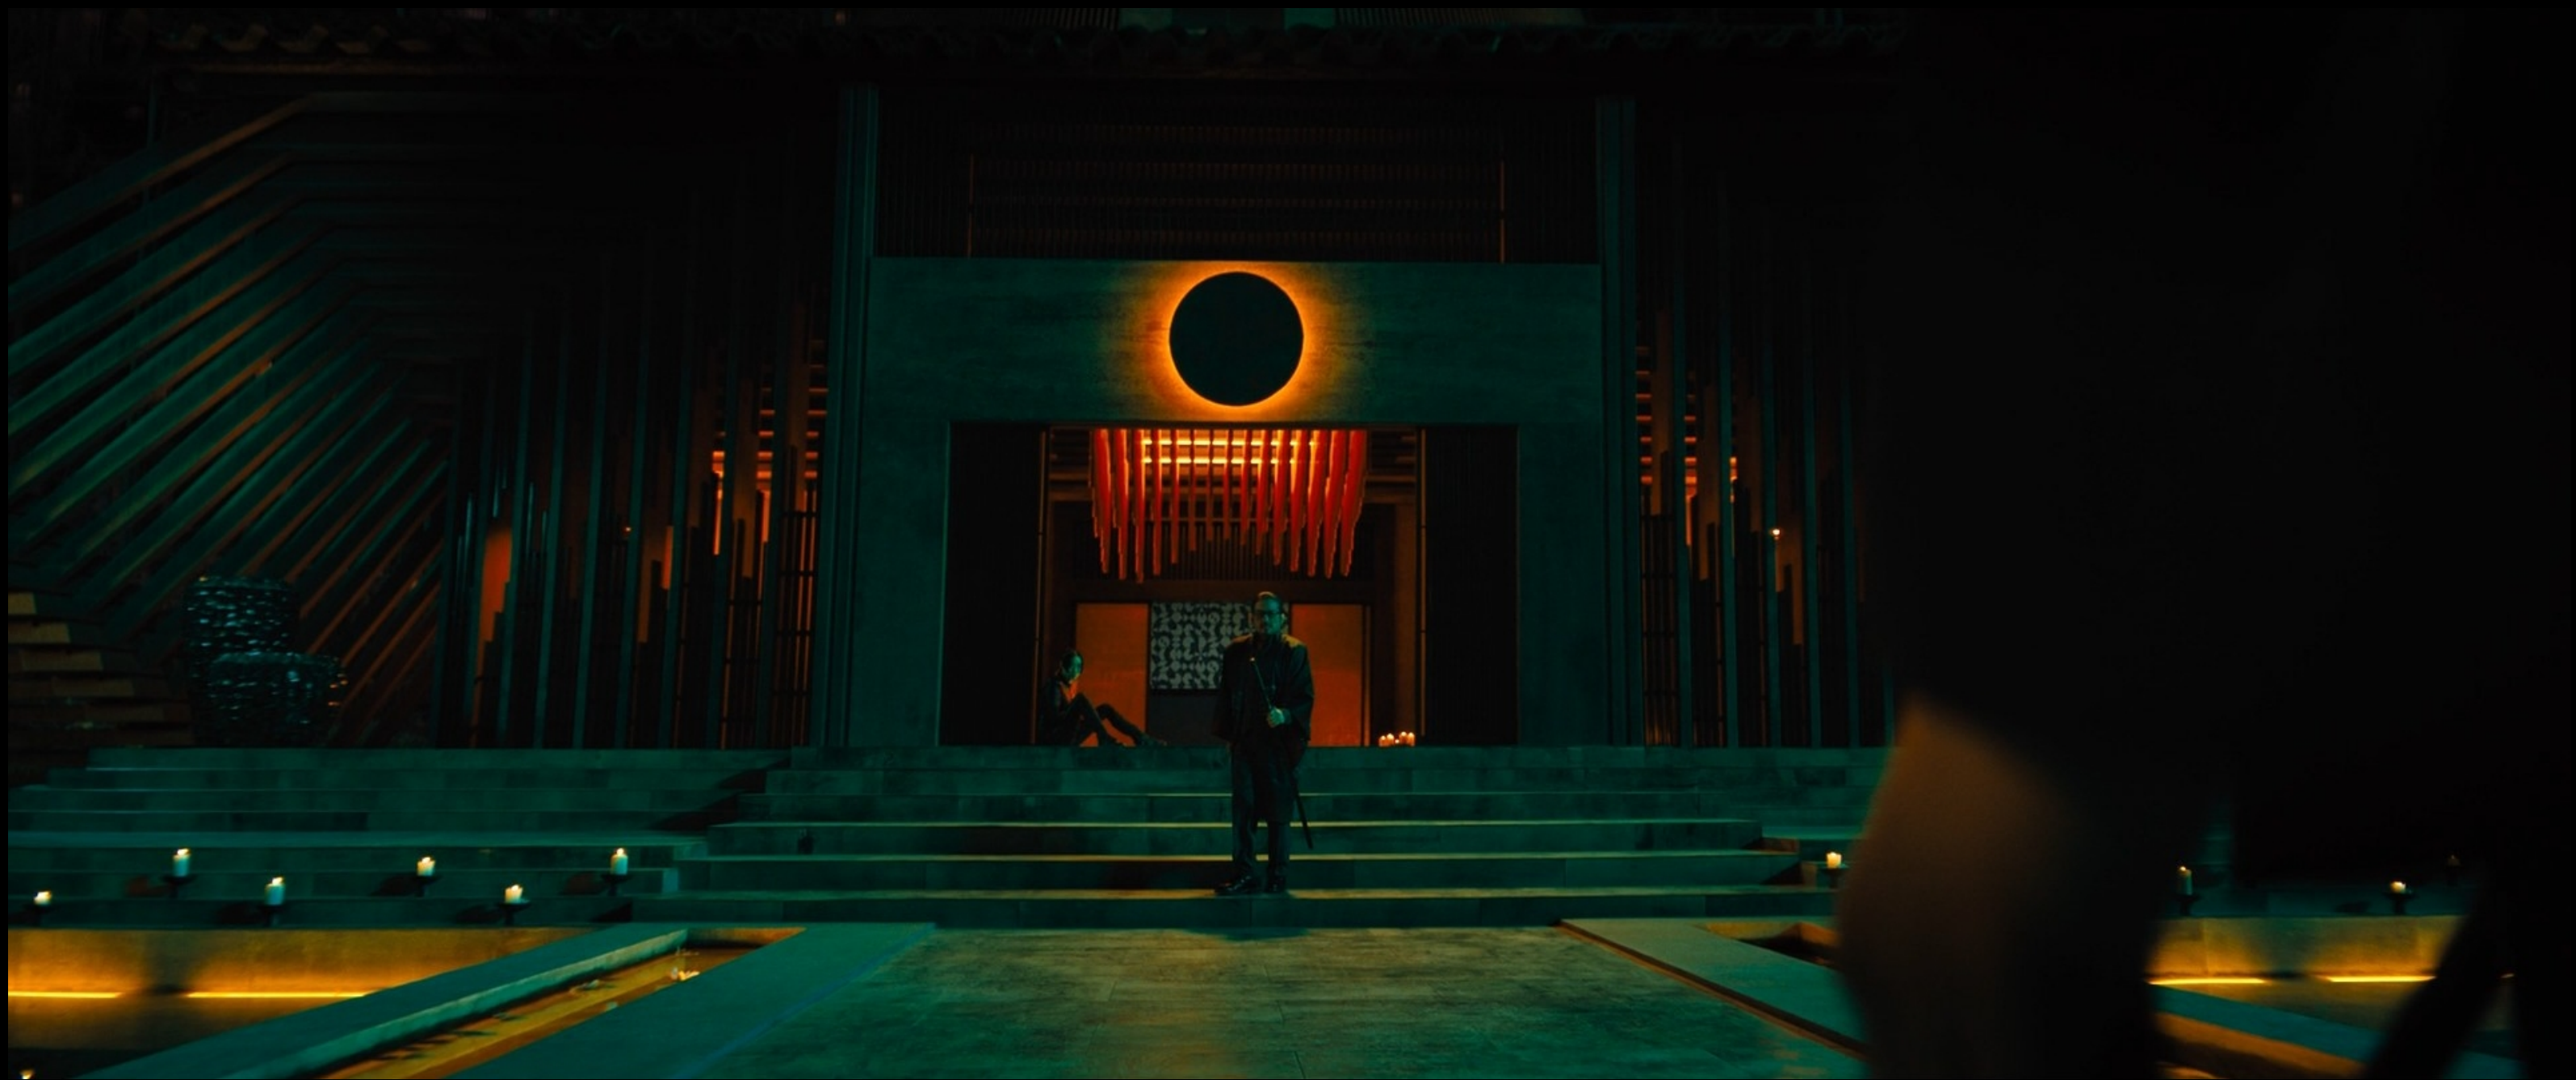

JOHN WICK

CHAPTER 4

PRODUCTION DESIGNER

KEVIN KAVANAUGH

徹貫初

PARIS MASSACRE SHOT 3 | CONCEPT THOMAS MOEHRING

PARIS MASSACRE SHOT 2 | CONCEPT THOMAS MOEHRING

MARQUIS WAR TABLE CLOSE UP | CONCEPT THOMAS MOEHRING