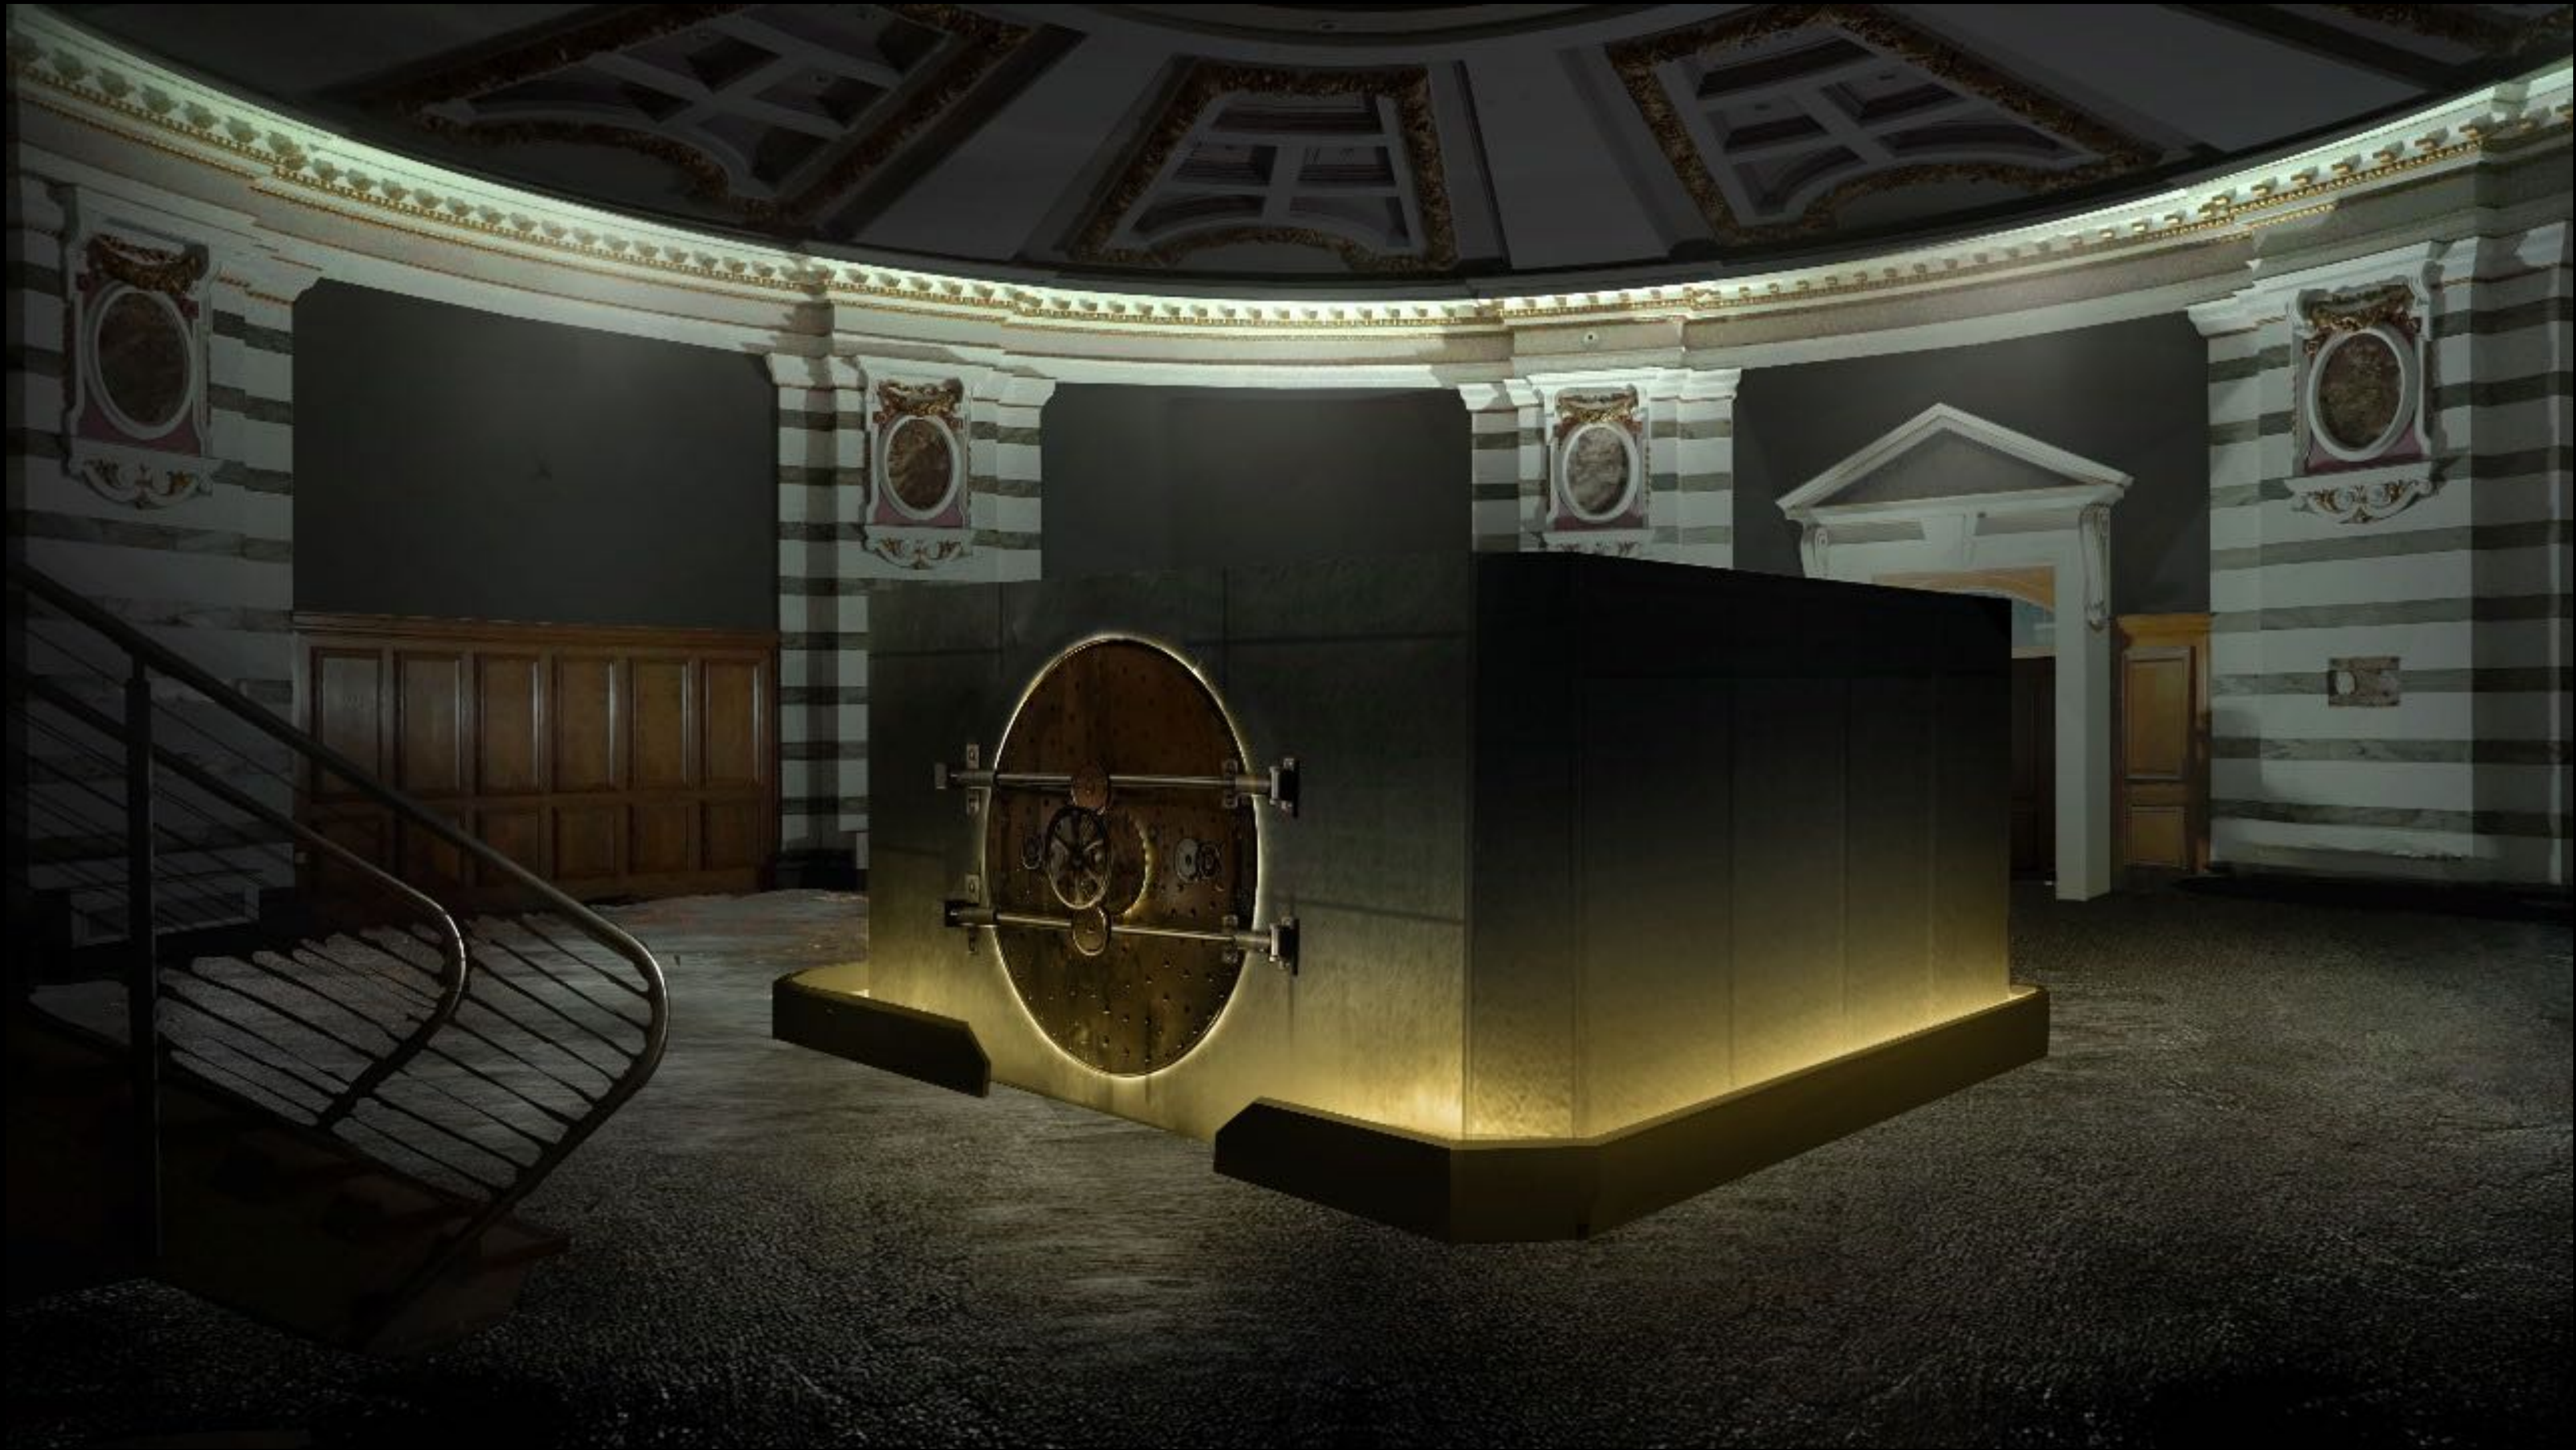

I CAN SEE YOU

WRITTEN AND DIRECTED BY
TAYLOR SWIFT

A night scene of a bridge with a building in the background and a van on the road. The bridge has a metal truss structure. A sign above the road reads "1-9 89tv". The building in the background has several lit windows. The road is illuminated by streetlights, and a white van is driving away from the camera. The overall atmosphere is dark and moody.