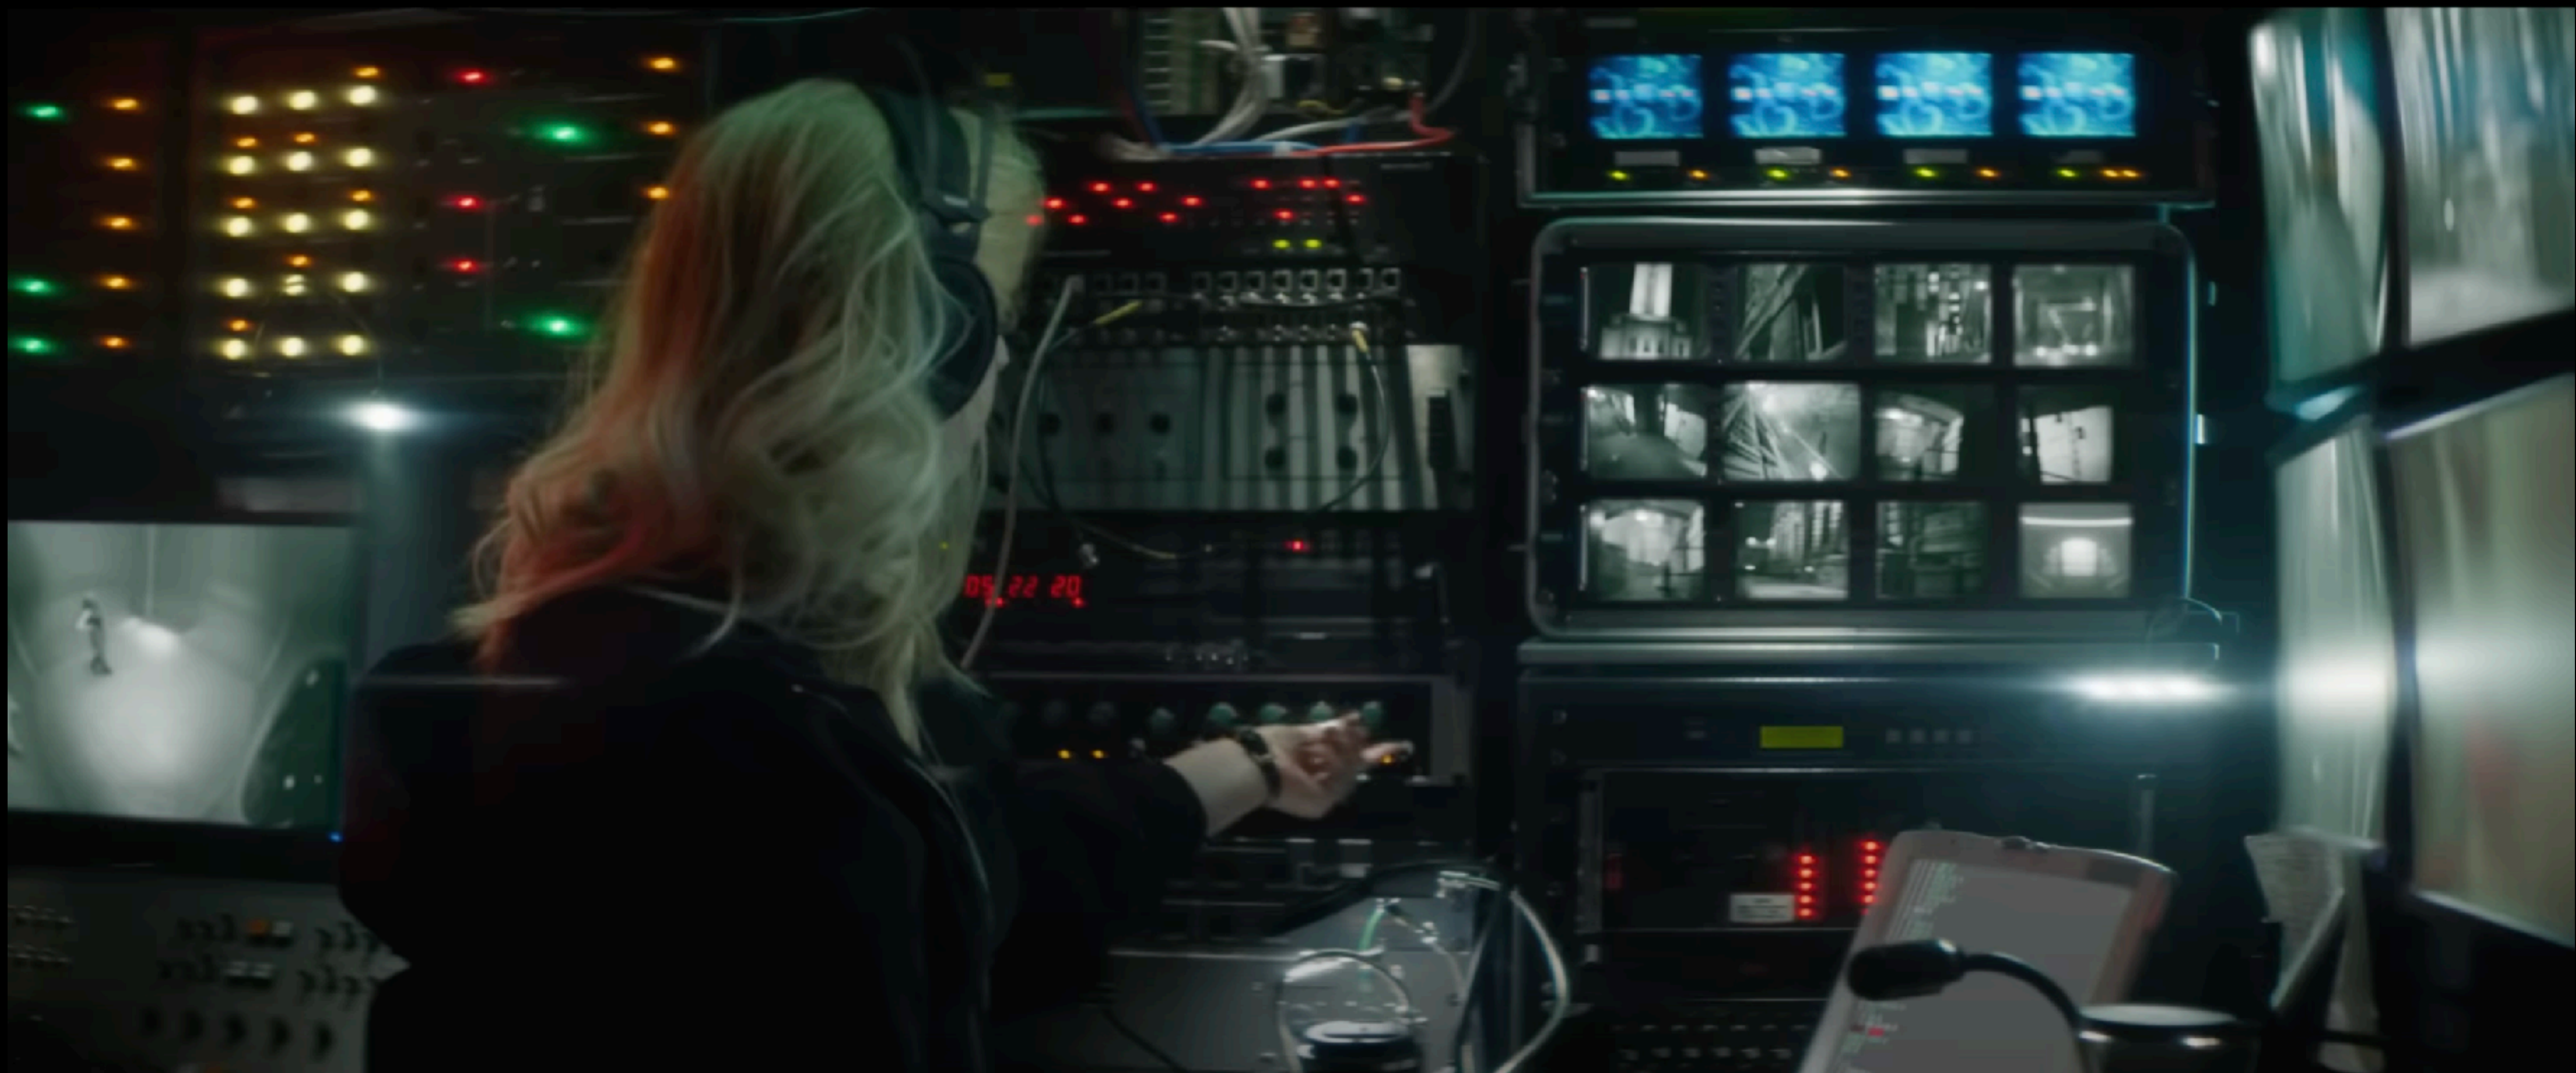

I CAN SEE YOU

WRITTEN AND DIRECTED BY
TAYLOR SWIFT

A night scene of a bridge with a building in the background and a van on the road. The bridge has a metal truss structure. A sign above the road reads "1-9 89tv". The building in the background has several lit windows. The road is illuminated by streetlights, and a white van is driving away from the camera. The overall atmosphere is dark and moody.