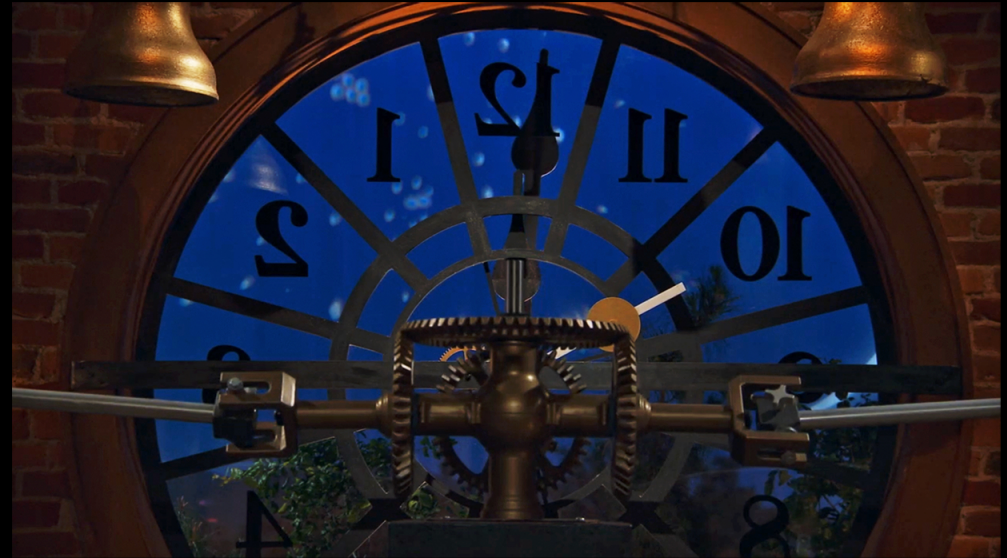

INT. DUSTY TUSH CLOCK TOWER

Production Designer KELLY HOGAN | Set Decorator BRITT WOODS | Assistant Art Director KELSI DREW HOWARD
Graphic Artists BLAIR STRONG FIGARI & COLIE BUCK

INT. DUSTY TUSH CLOCK TOWER