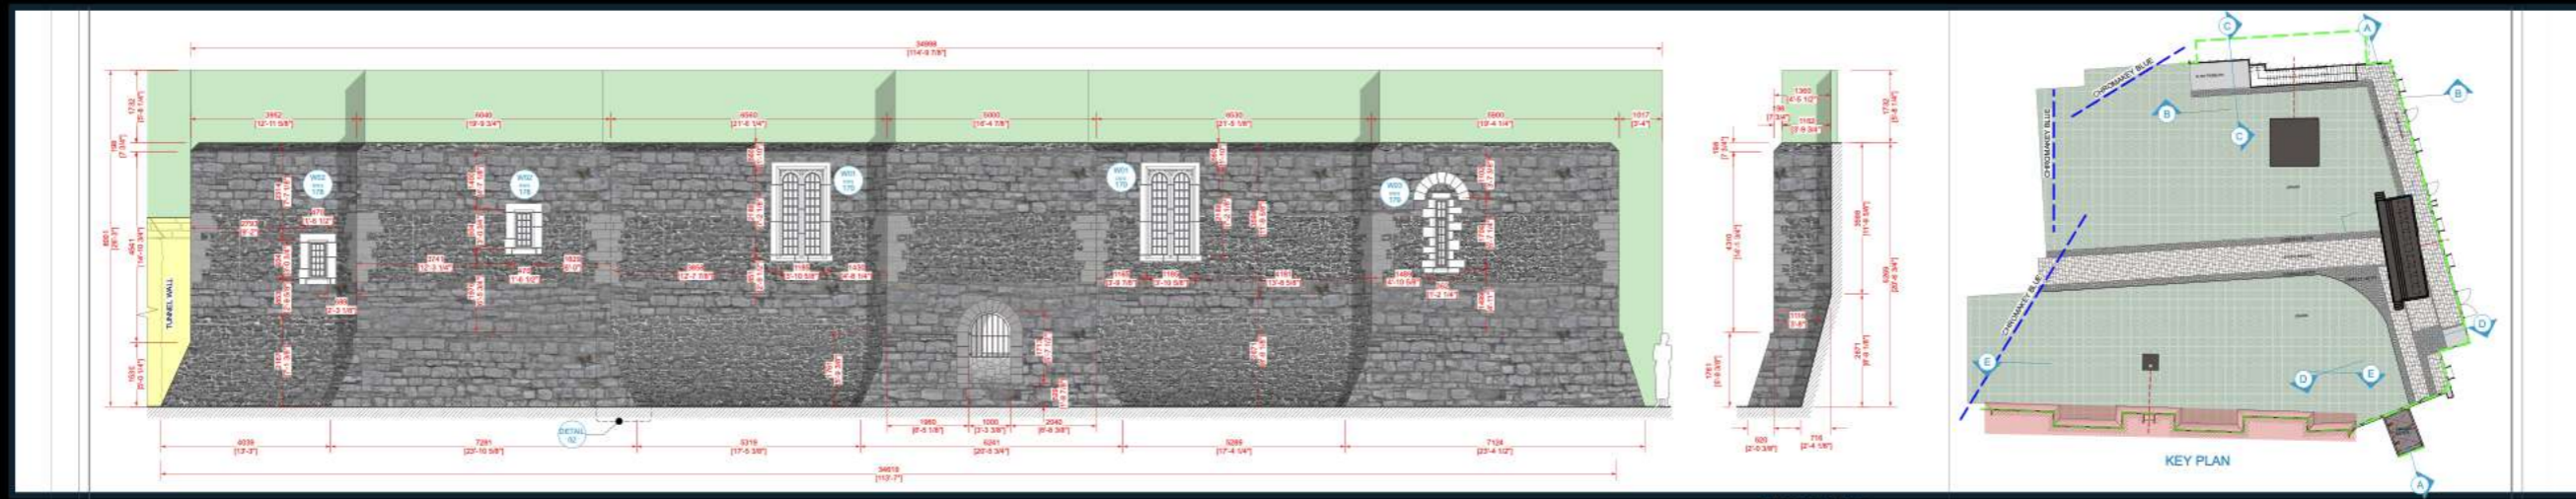

**MY
LADY
JANE**

VARIOUS CORRIDORS (STUDIO BUILDS)

THE GREAT HALL (STUDIO BUILD).

**JANE'S CHAMBERS
STUDIO BUILD**

THE MONARCHS CHAMBERS STUDIO BUILD

**COUNCILLOR'S OFFICE
STUDIO BUILD**

**FRANCES'
CHAMBERS
STUDIO BUILD**

CONVENT STUDIO BUILD

JANES' KITCHEN

TURN AROUND
SET FROM THE
CONVENT

**THE ETHIAN TAVERN
LOCATION AND STUDIO BUILD**

ETHIAN PRISON. STUDIO BUILD.

TOWER CELL. STUDIO BUILD

ETHIAN CAMP. LOCATION BUILD

DOVER CASTLE (TOWER OF LONDON) STUDIO BUILD.

**HAMPTON COURT PALACE
LOCATION DRESS**

SET DRESSING

GRAPHICS

GRAPHICS

**CARRIAGE AND BOAT
BUILDS AND
ADAPTATIONS**

**OTHER CONCEPTS
BY LEWIS PEAKE.**

MY LADY JANE