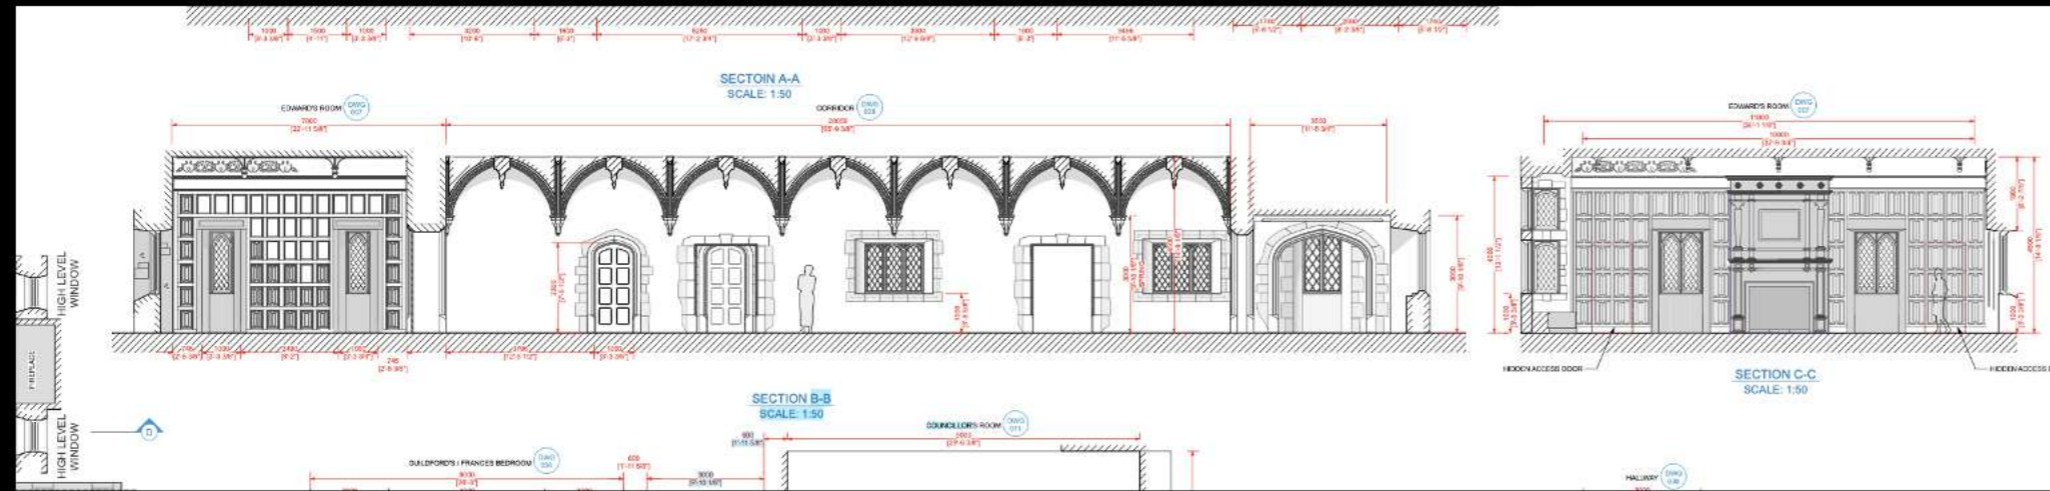

**MY
LADY
JANE**

VARIOUS CORRIDORS (STUDIO BUILDS)

THE GREAT HALL (STUDIO BUILD).

**JANE'S CHAMBERS
STUDIO BUILD**

THE MONARCHS CHAMBERS STUDIO BUILD

**COUNCILLOR'S OFFICE
STUDIO BUILD**

**FRANCES'
CHAMBERS
STUDIO BUILD**

CONVENT STUDIO BUILD

JANES' KITCHEN

TURN AROUND
SET FROM THE
CONVENT

**THE ETHIAN TAVERN
LOCATION AND STUDIO BUILD**

ETHIAN PRISON. STUDIO BUILD.

TOWER CELL. STUDIO BUILD

ETHIAN CAMP. LOCATION BUILD

DOVER CASTLE (TOWER OF LONDON) STUDIO BUILD.

**HAMPTON COURT PALACE
LOCATION DRESS**

SET DRESSING

GRAPHICS

GRAPHICS

**CARRIAGE AND BOAT
BUILDS AND
ADAPTATIONS**

**OTHER CONCEPTS
BY LEWIS PEAKE.**

MY LADY JANE