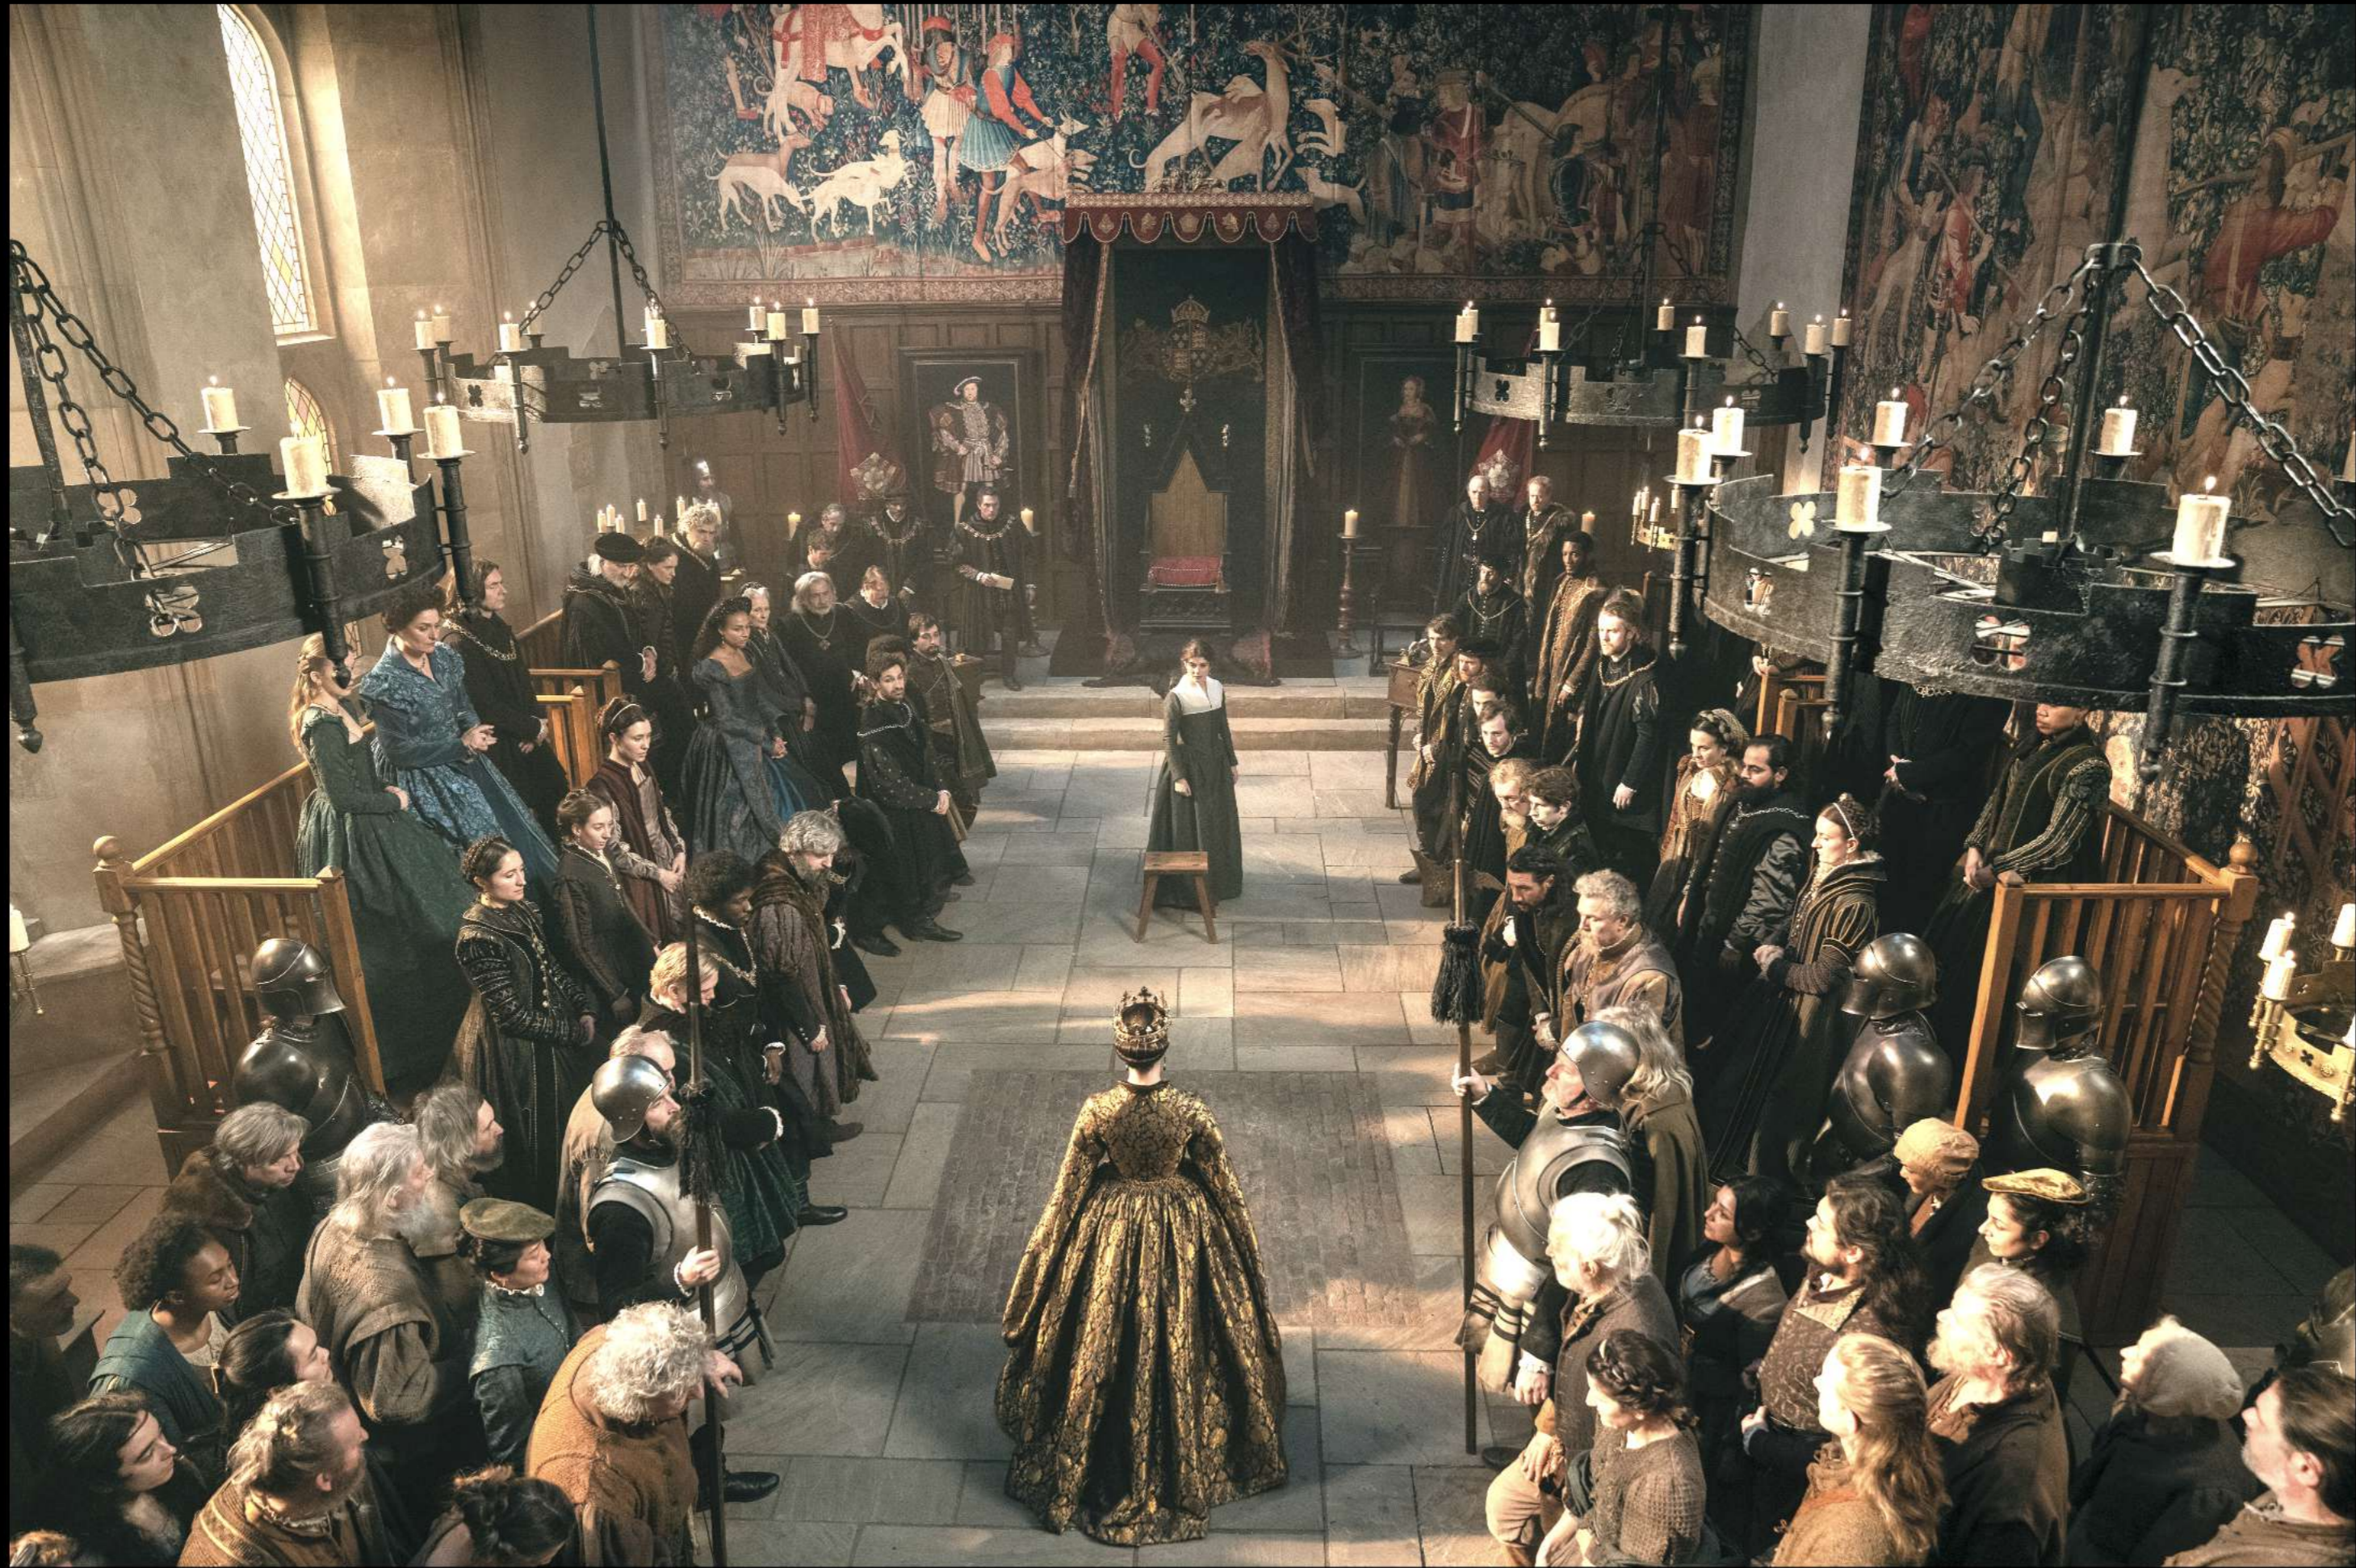

**MY
LADY
JANE**

VARIOUS CORRIDORS (STUDIO BUILDS)

THE GREAT HALL (STUDIO BUILD).

**JANE'S CHAMBERS
STUDIO BUILD**

THE MONARCHS CHAMBERS STUDIO BUILD

**COUNCILLOR'S OFFICE
STUDIO BUILD**

**FRANCES'
CHAMBERS
STUDIO BUILD**

CONVENT STUDIO BUILD

JANES' KITCHEN

TURN AROUND
SET FROM THE
CONVENT

**THE ETHIAN TAVERN
LOCATION AND STUDIO BUILD**

ETHIAN PRISON. STUDIO BUILD.

TOWER CELL. STUDIO BUILD

ETHIAN CAMP. LOCATION BUILD

DOVER CASTLE (TOWER OF LONDON) STUDIO BUILD.

**HAMPTON COURT PALACE
LOCATION DRESS**

SET DRESSING

GRAPHICS

GRAPHICS

**CARRIAGE AND BOAT
BUILDS AND
ADAPTATIONS**

**OTHER CONCEPTS
BY LEWIS PEAKE.**

MY LADY JANE