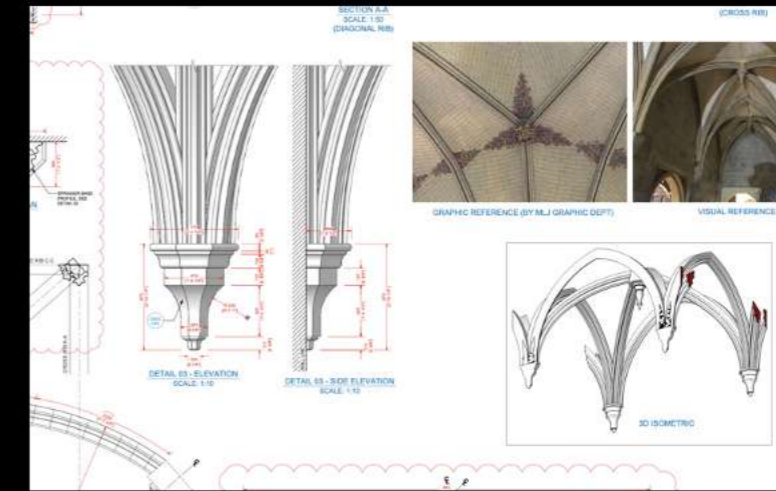

**MY
LADY
JANE**

VARIOUS CORRIDORS (STUDIO BUILDS)

THE GREAT HALL (STUDIO BUILD).

**JANE'S CHAMBERS
STUDIO BUILD**

THE MONARCHS CHAMBERS STUDIO BUILD

**COUNCILLOR'S OFFICE
STUDIO BUILD**

**FRANCES'
CHAMBERS
STUDIO BUILD**

CONVENT STUDIO BUILD

JANES' KITCHEN

TURN AROUND
SET FROM THE
CONVENT

**THE ETHIAN TAVERN
LOCATION AND STUDIO BUILD**

ETHIAN PRISON. STUDIO BUILD.

TOWER CELL. STUDIO BUILD

ETHIAN CAMP. LOCATION BUILD

DOVER CASTLE (TOWER OF LONDON) STUDIO BUILD.

**HAMPTON COURT PALACE
LOCATION DRESS**

SET DRESSING

GRAPHICS

GRAPHICS

**CARRIAGE AND BOAT
BUILDS AND
ADAPTATIONS**

**OTHER CONCEPTS
BY LEWIS PEAKE.**

MY LADY JANE