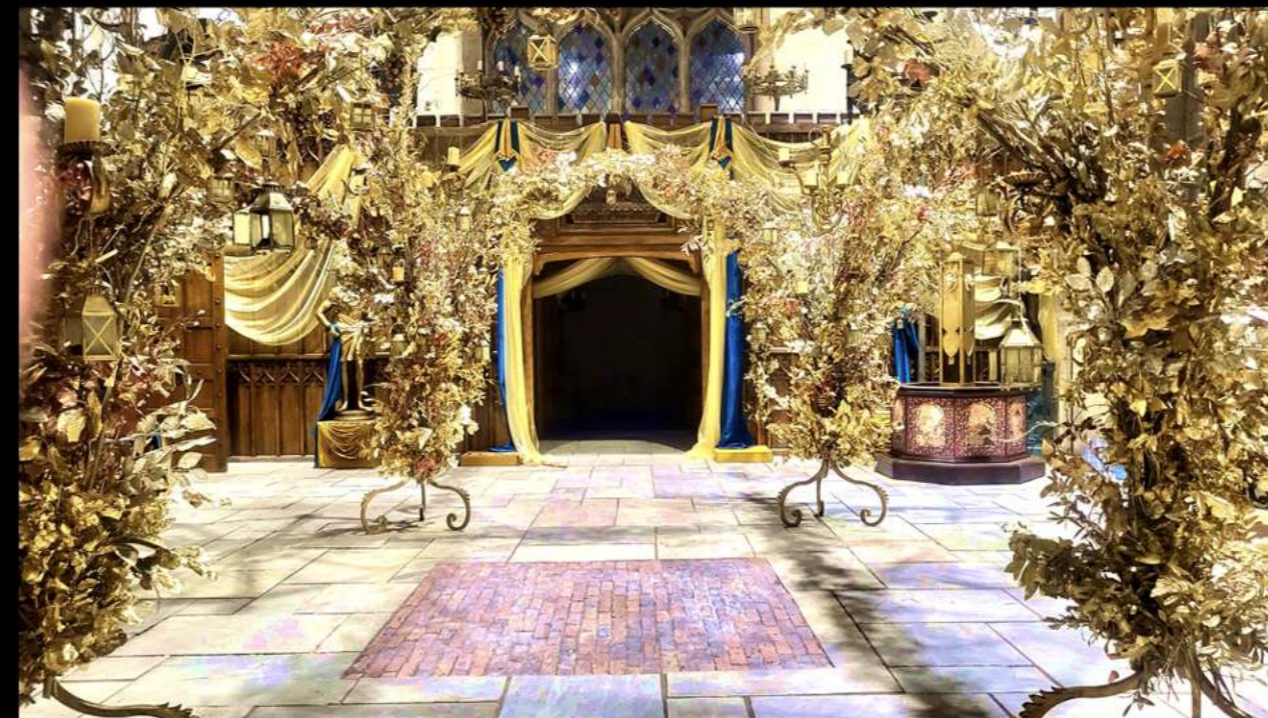

**MY
LADY
JANE**

VARIOUS CORRIDORS (STUDIO BUILDS)

THE GREAT HALL (STUDIO BUILD).

**JANE'S CHAMBERS
STUDIO BUILD**

THE MONARCHS CHAMBERS STUDIO BUILD

**COUNCILLOR'S OFFICE
STUDIO BUILD**

**FRANCES'
CHAMBERS
STUDIO BUILD**

CONVENT STUDIO BUILD

JANES' KITCHEN

TURN AROUND
SET FROM THE
CONVENT

**THE ETHIAN TAVERN
LOCATION AND STUDIO BUILD**

ETHIAN PRISON. STUDIO BUILD.

TOWER CELL. STUDIO BUILD

ETHIAN CAMP. LOCATION BUILD

DOVER CASTLE (TOWER OF LONDON) STUDIO BUILD.

**HAMPTON COURT PALACE
LOCATION DRESS**

SET DRESSING

GRAPHICS

GRAPHICS

**CARRIAGE AND BOAT
BUILDS AND
ADAPTATIONS**

**OTHER CONCEPTS
BY LEWIS PEAKE.**

MY LADY JANE