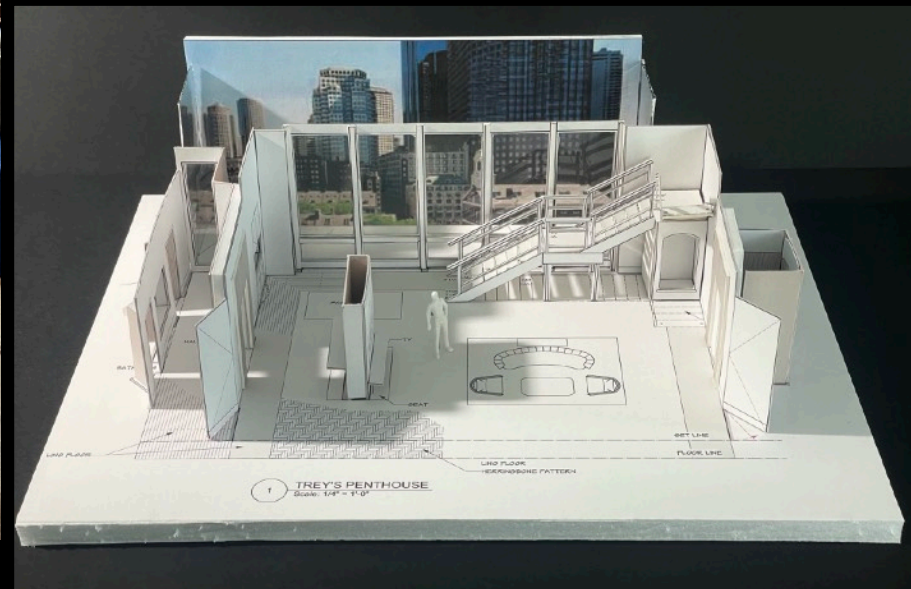

SET NAME : INT. TREY'S APARTMENT LIVING ROOM

PRODUCTION DESIGNER : JERRY DUNN

ASST ART DIRECTOR : BHARGAVI ANGANARASU

Extended

Family

NETWORK : LIONSGATE, NBC

SEASON I

EP# 103