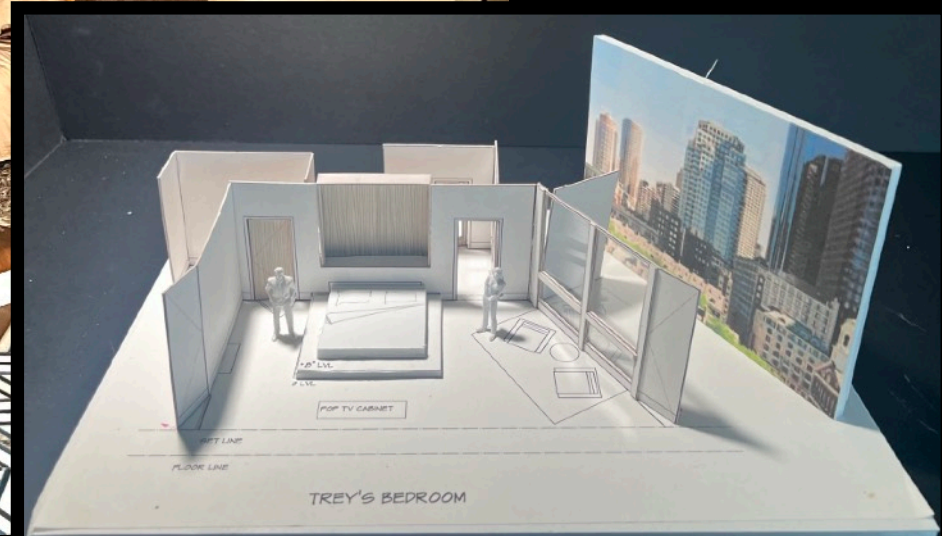

SEASON I

EP# 103

EPISODE : THE CONSEQUENCES OF MATCHMAKING

SET NAME : INT. TREY'S APARTMENT BEDROOM

PRODUCTION DESIGNER : JERRY DUNN

ASST ART DIRECTOR : BHARGAVI ANGANARASU

Extended

Family