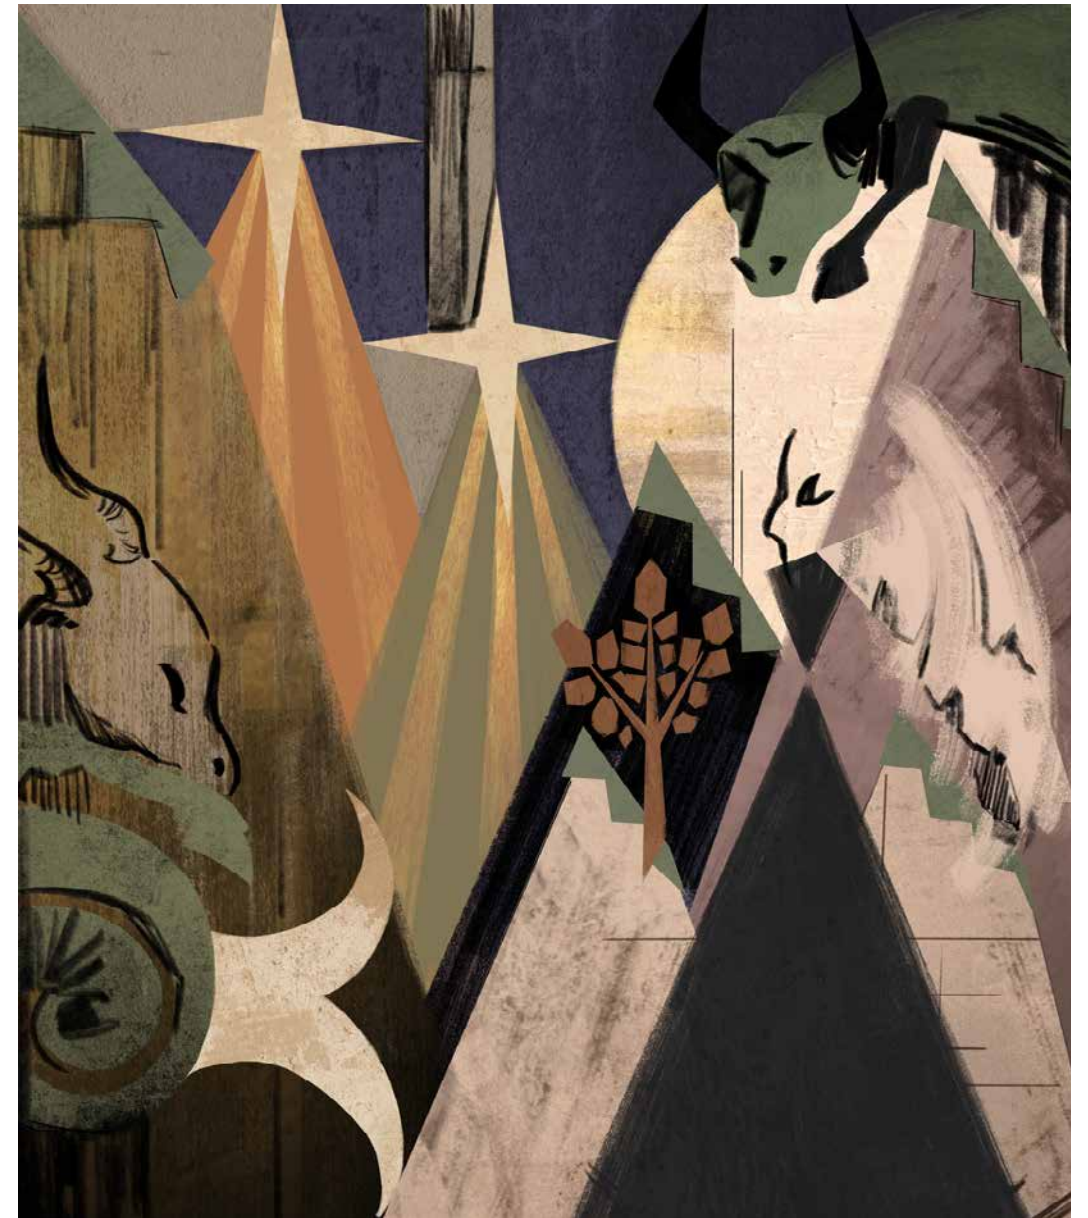

JAMES PHILPOTT
PRODUCTION DESIGN

Death
and
Other Details

S.S. VARUNA — Bar Bas Relief

JAMES PHILPOTT
PRODUCTION DESIGN

earthy signs
→

Taurus | Virgo | Capricorn

Death
and
Other Details

S.S. VARUNA — Bar Murals