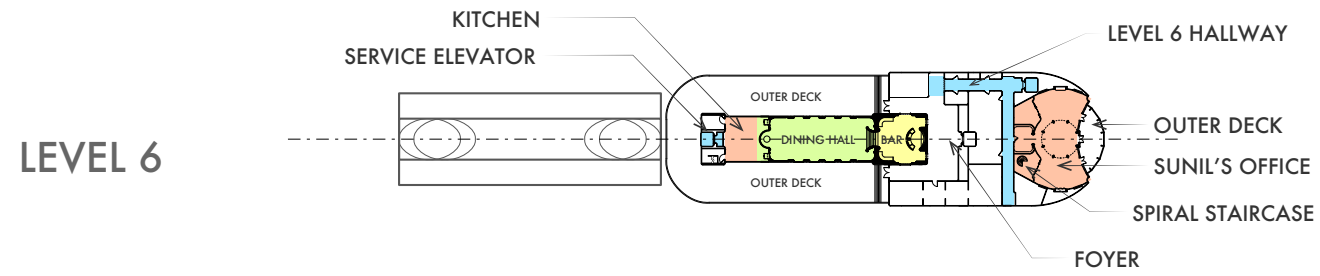

Death and Other Details

JAMES PHILPOTT
PRODUCTION DESIGN

Death
and
Other Details

S.S. VARUNA — Promenade Deck

JAMES PHILPOTT
PRODUCTION DESIGN

Death
and
Other Details

S.S. VARUNA — Promenade Deck

JAMES PHILPOTT
PRODUCTION DESIGN