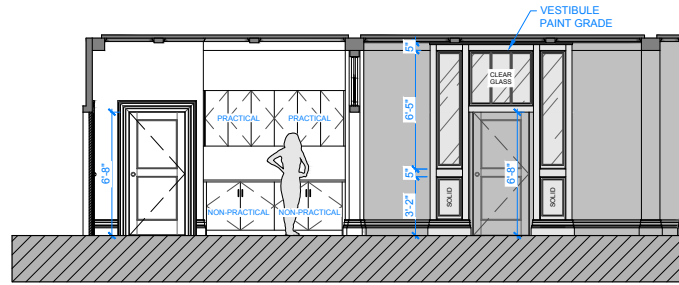

JAMES PHILPOTT
PRODUCTION DESIGN

Death
and
Other Details

JAMES PHILPOTT
PRODUCTION DESIGN

Death
and
Other Details

JAMES PHILPOTT
PRODUCTION DESIGN

B SECTION
SCALE 1/4"=1'-0"

NOTE: ALL INTERIOR WALLS & COLUMNS ARE WALLPAPER & ALL TRIM, WINDOWS & DOORS ARE PAINTED