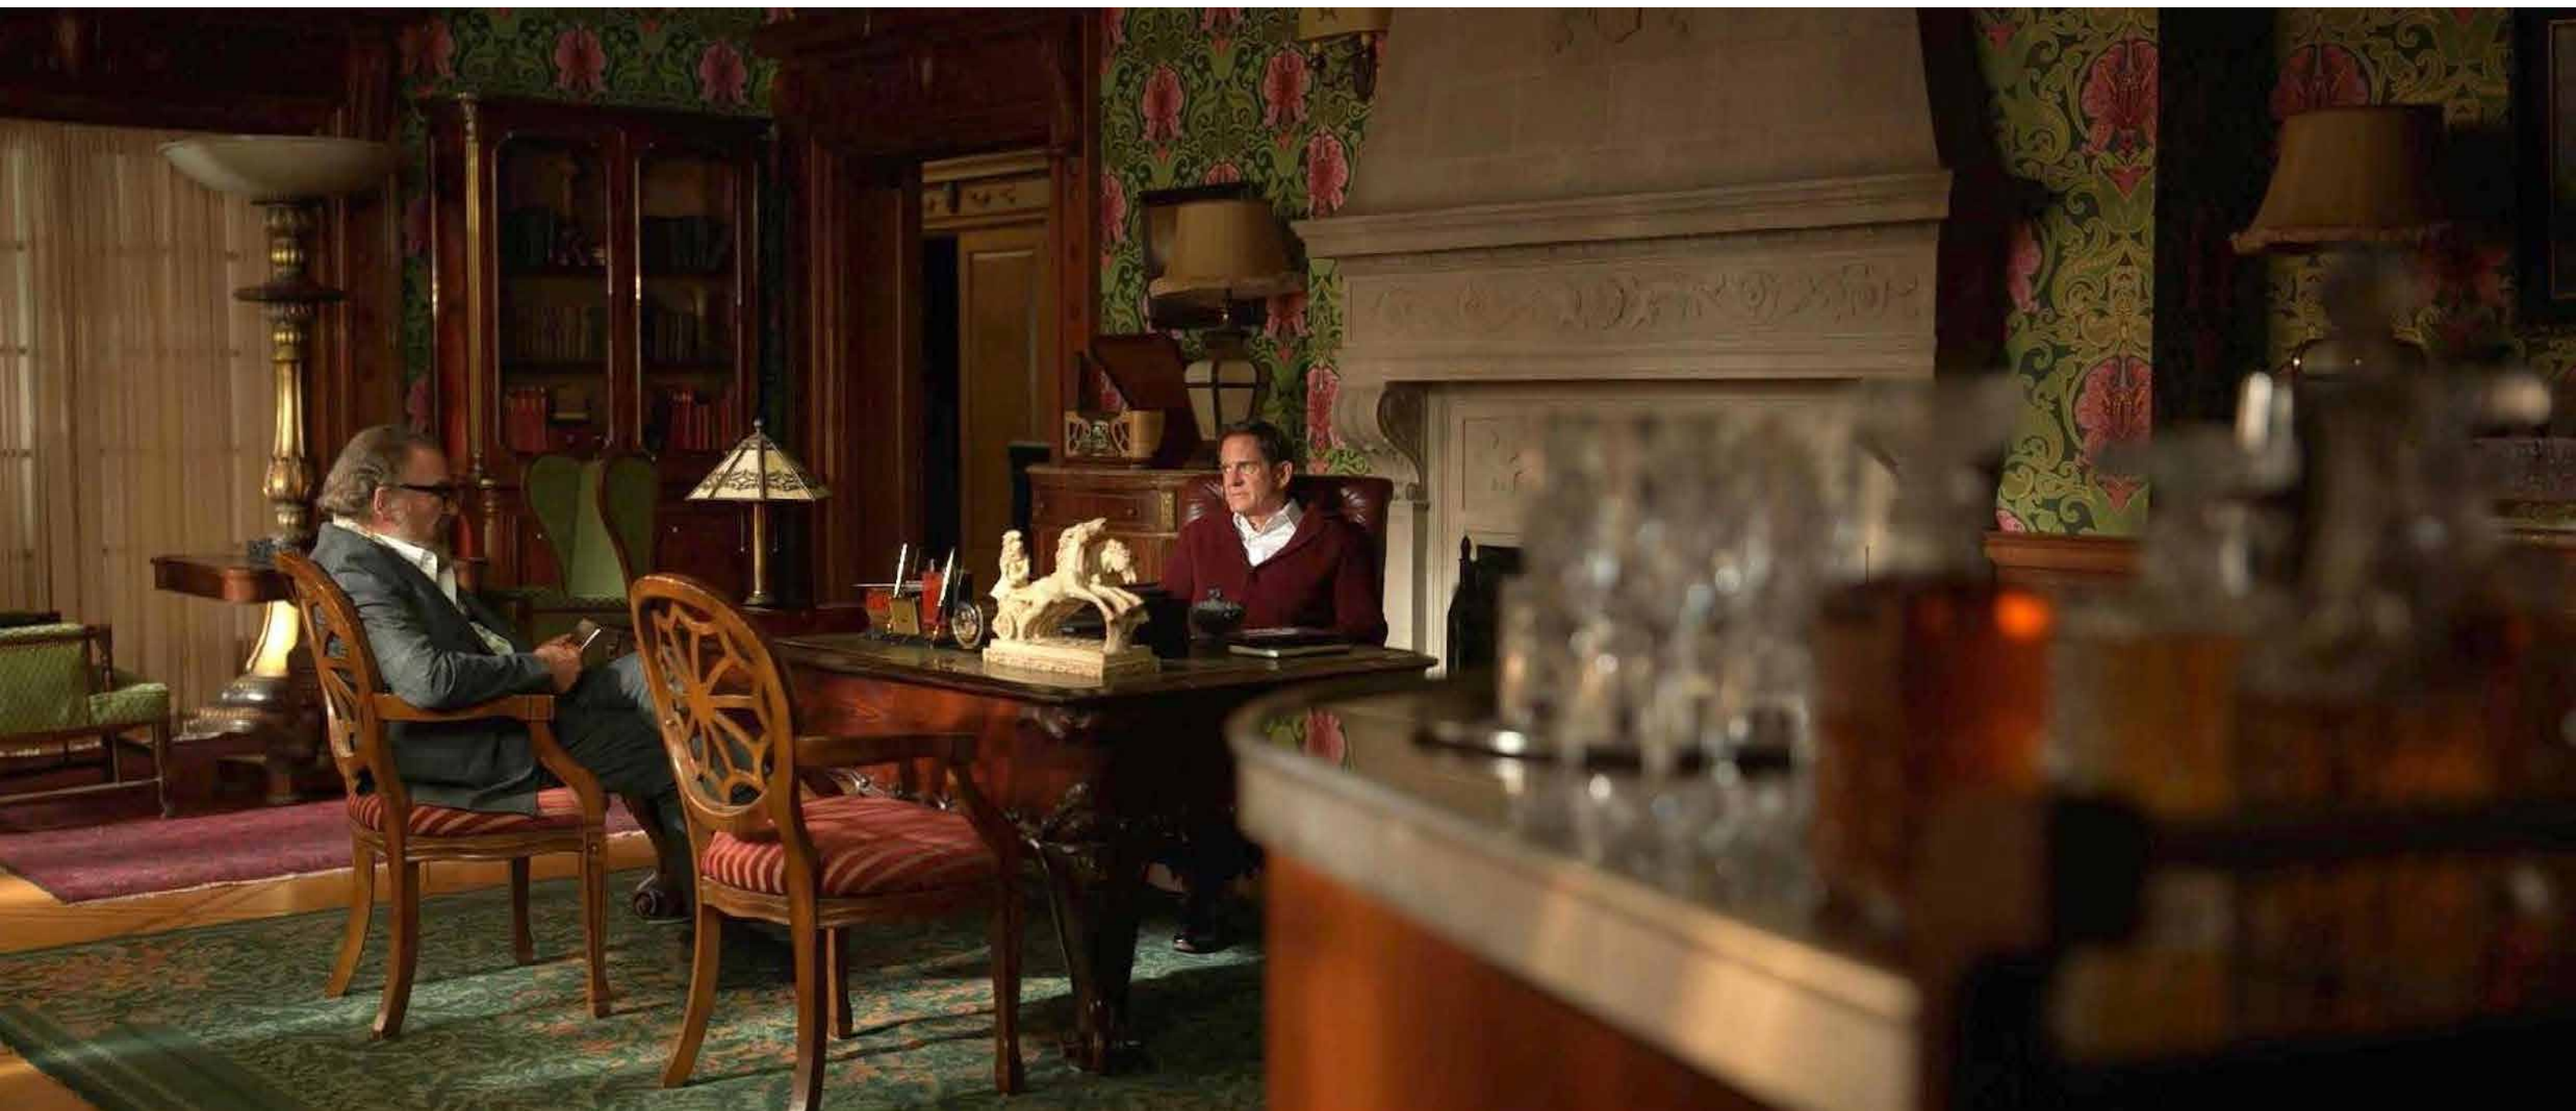

Death
and
Other Details

FOUR CHIMNEYS MANSION

JAMES PHILPOTT
PRODUCTION DESIGN