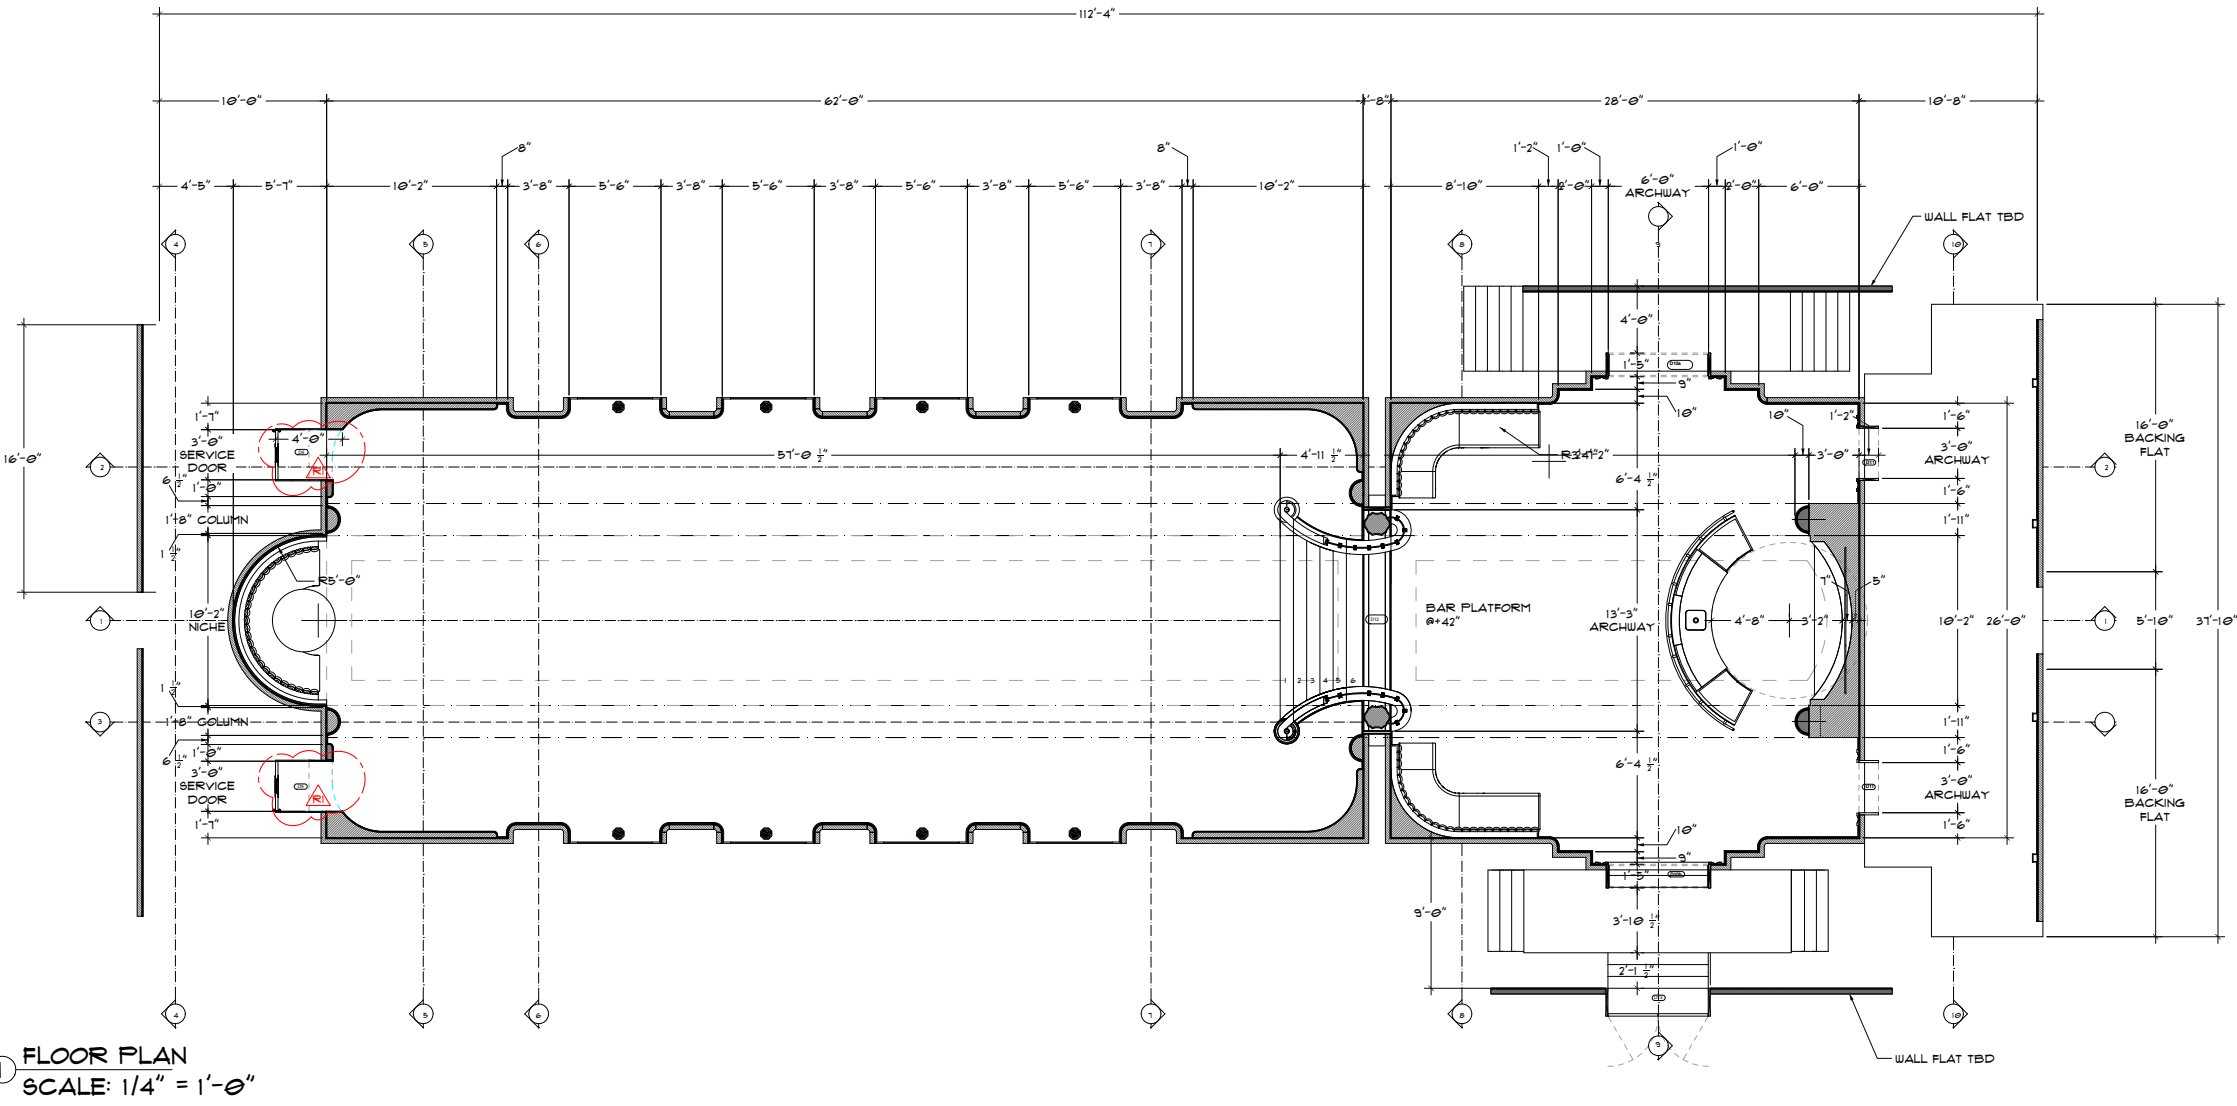

Death
and
Other Details

S.S. VARUNA — Bar

JAMES PHILPOTT
PRODUCTION DESIGN