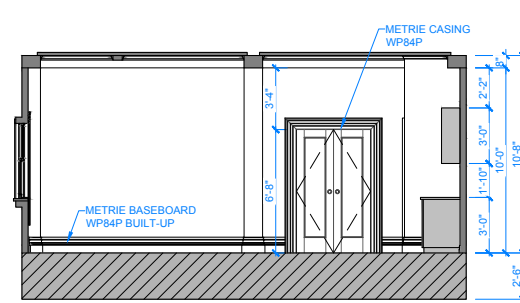

C SECTION
SCALE 1/4"=1'-0"