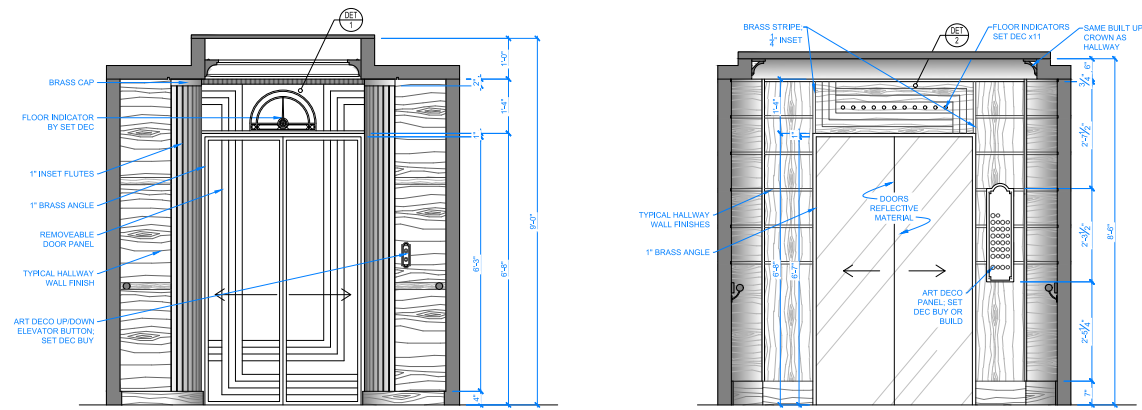

S.S. VARUNA — Bar

JAMES PHILPOTT
PRODUCTION DESIGN

Death
and
Other Details

JAMES PHILPOTT
PRODUCTION DESIGN

A SECTION
SCALE 3/4\"/>

B SECTION
SCALE 3/4\"/>

STATEROOM HALLWAY - STAGE 2 - ELEVATOR PLAN VIEW
SCALE 3/4\"/>