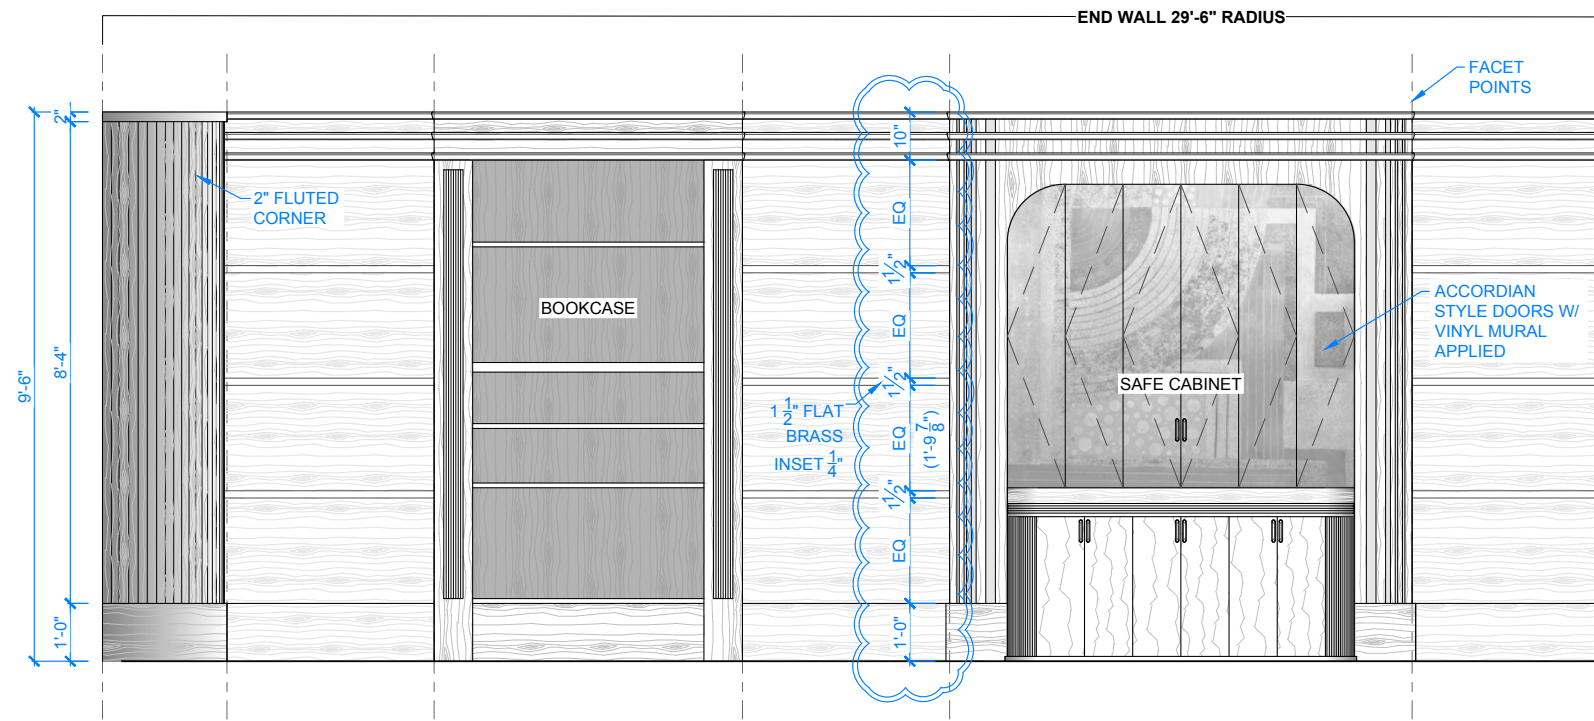

JAMES PHILPOTT
PRODUCTION DESIGN

C SUNIL'S OFFICE - UNFOLDED ELEVATION
SCALE 1/2"=1'-0"

E SUNIL'S OFFICE - UNFOLDED ELEVATION
SCALE 1/2"=1'-0"

CONCEPT

LOCATION

Death
and
Other Details

S.S. VARUNA — Wet Dock