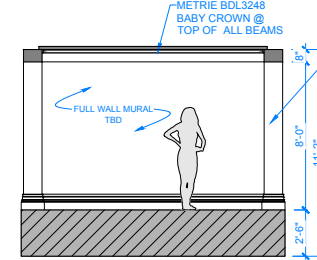

JAMES PHILPOTT
PRODUCTION DESIGN

Death
and
Other Details

JAMES PHILPOTT
PRODUCTION DESIGN

Death
and
Other Details

JAMES PHILPOTT
PRODUCTION DESIGN

B SECTION
SCALE 1/4"=1'-0"

NOTE: ALL INTERIOR WALLS & COLUMNS ARE WALLPAPER & ALL TRIM, WINDOWS & DOORS ARE PAINTED

D SECTION
SCALE 1/4"=1'-0"

E SECTION
SCALE 1/4"=1'-0"

A SECTION
SCALE 1/4"=1'-0"

C SECTION
SCALE 1/4"=1'-0"

F SECTION
SCALE 1/4"=1'-0"

G HALLWAY SECTION
SCALE 1/4"=1'-0"

H HALLWAY SECTION
SCALE 1/4"=1'-0"

Death
and
Other Details