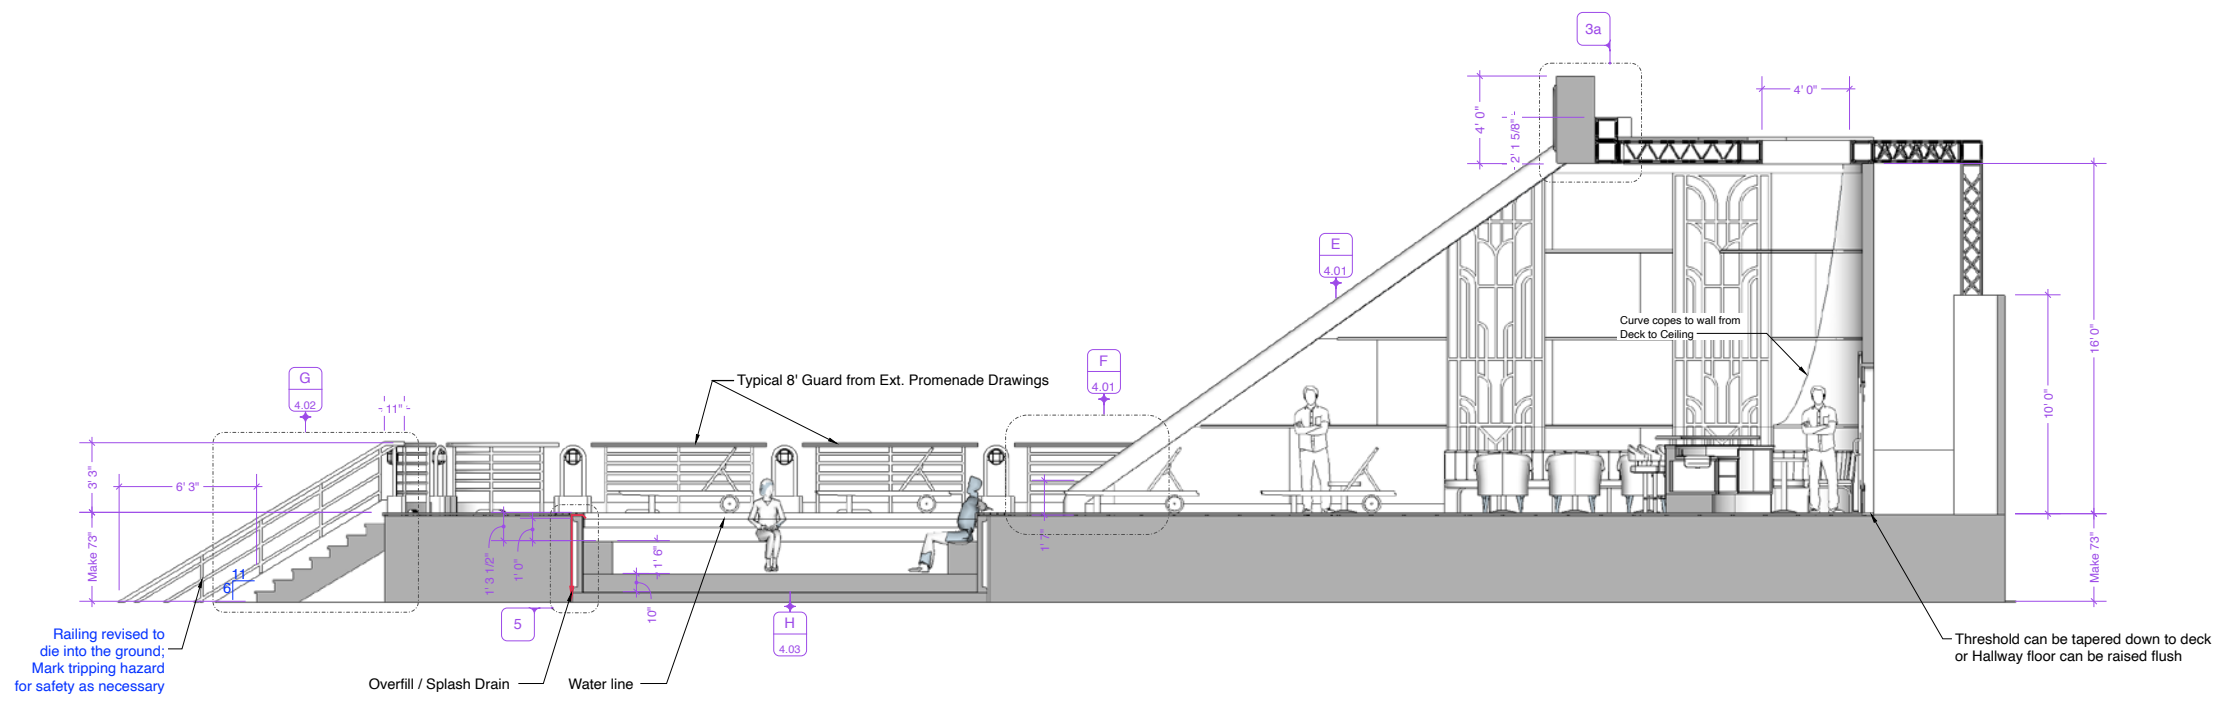

Death
and
Other Details

S.S. VARUNA — Pool Deck

JAMES PHILPOTT
PRODUCTION DESIGN

Death
and
Other Details

S.S. VARUNA — Pool Deck

JAMES PHILPOTT
PRODUCTION DESIGN

JAMES PHILPOTT
PRODUCTION DESIGN

Death
and
Other Details