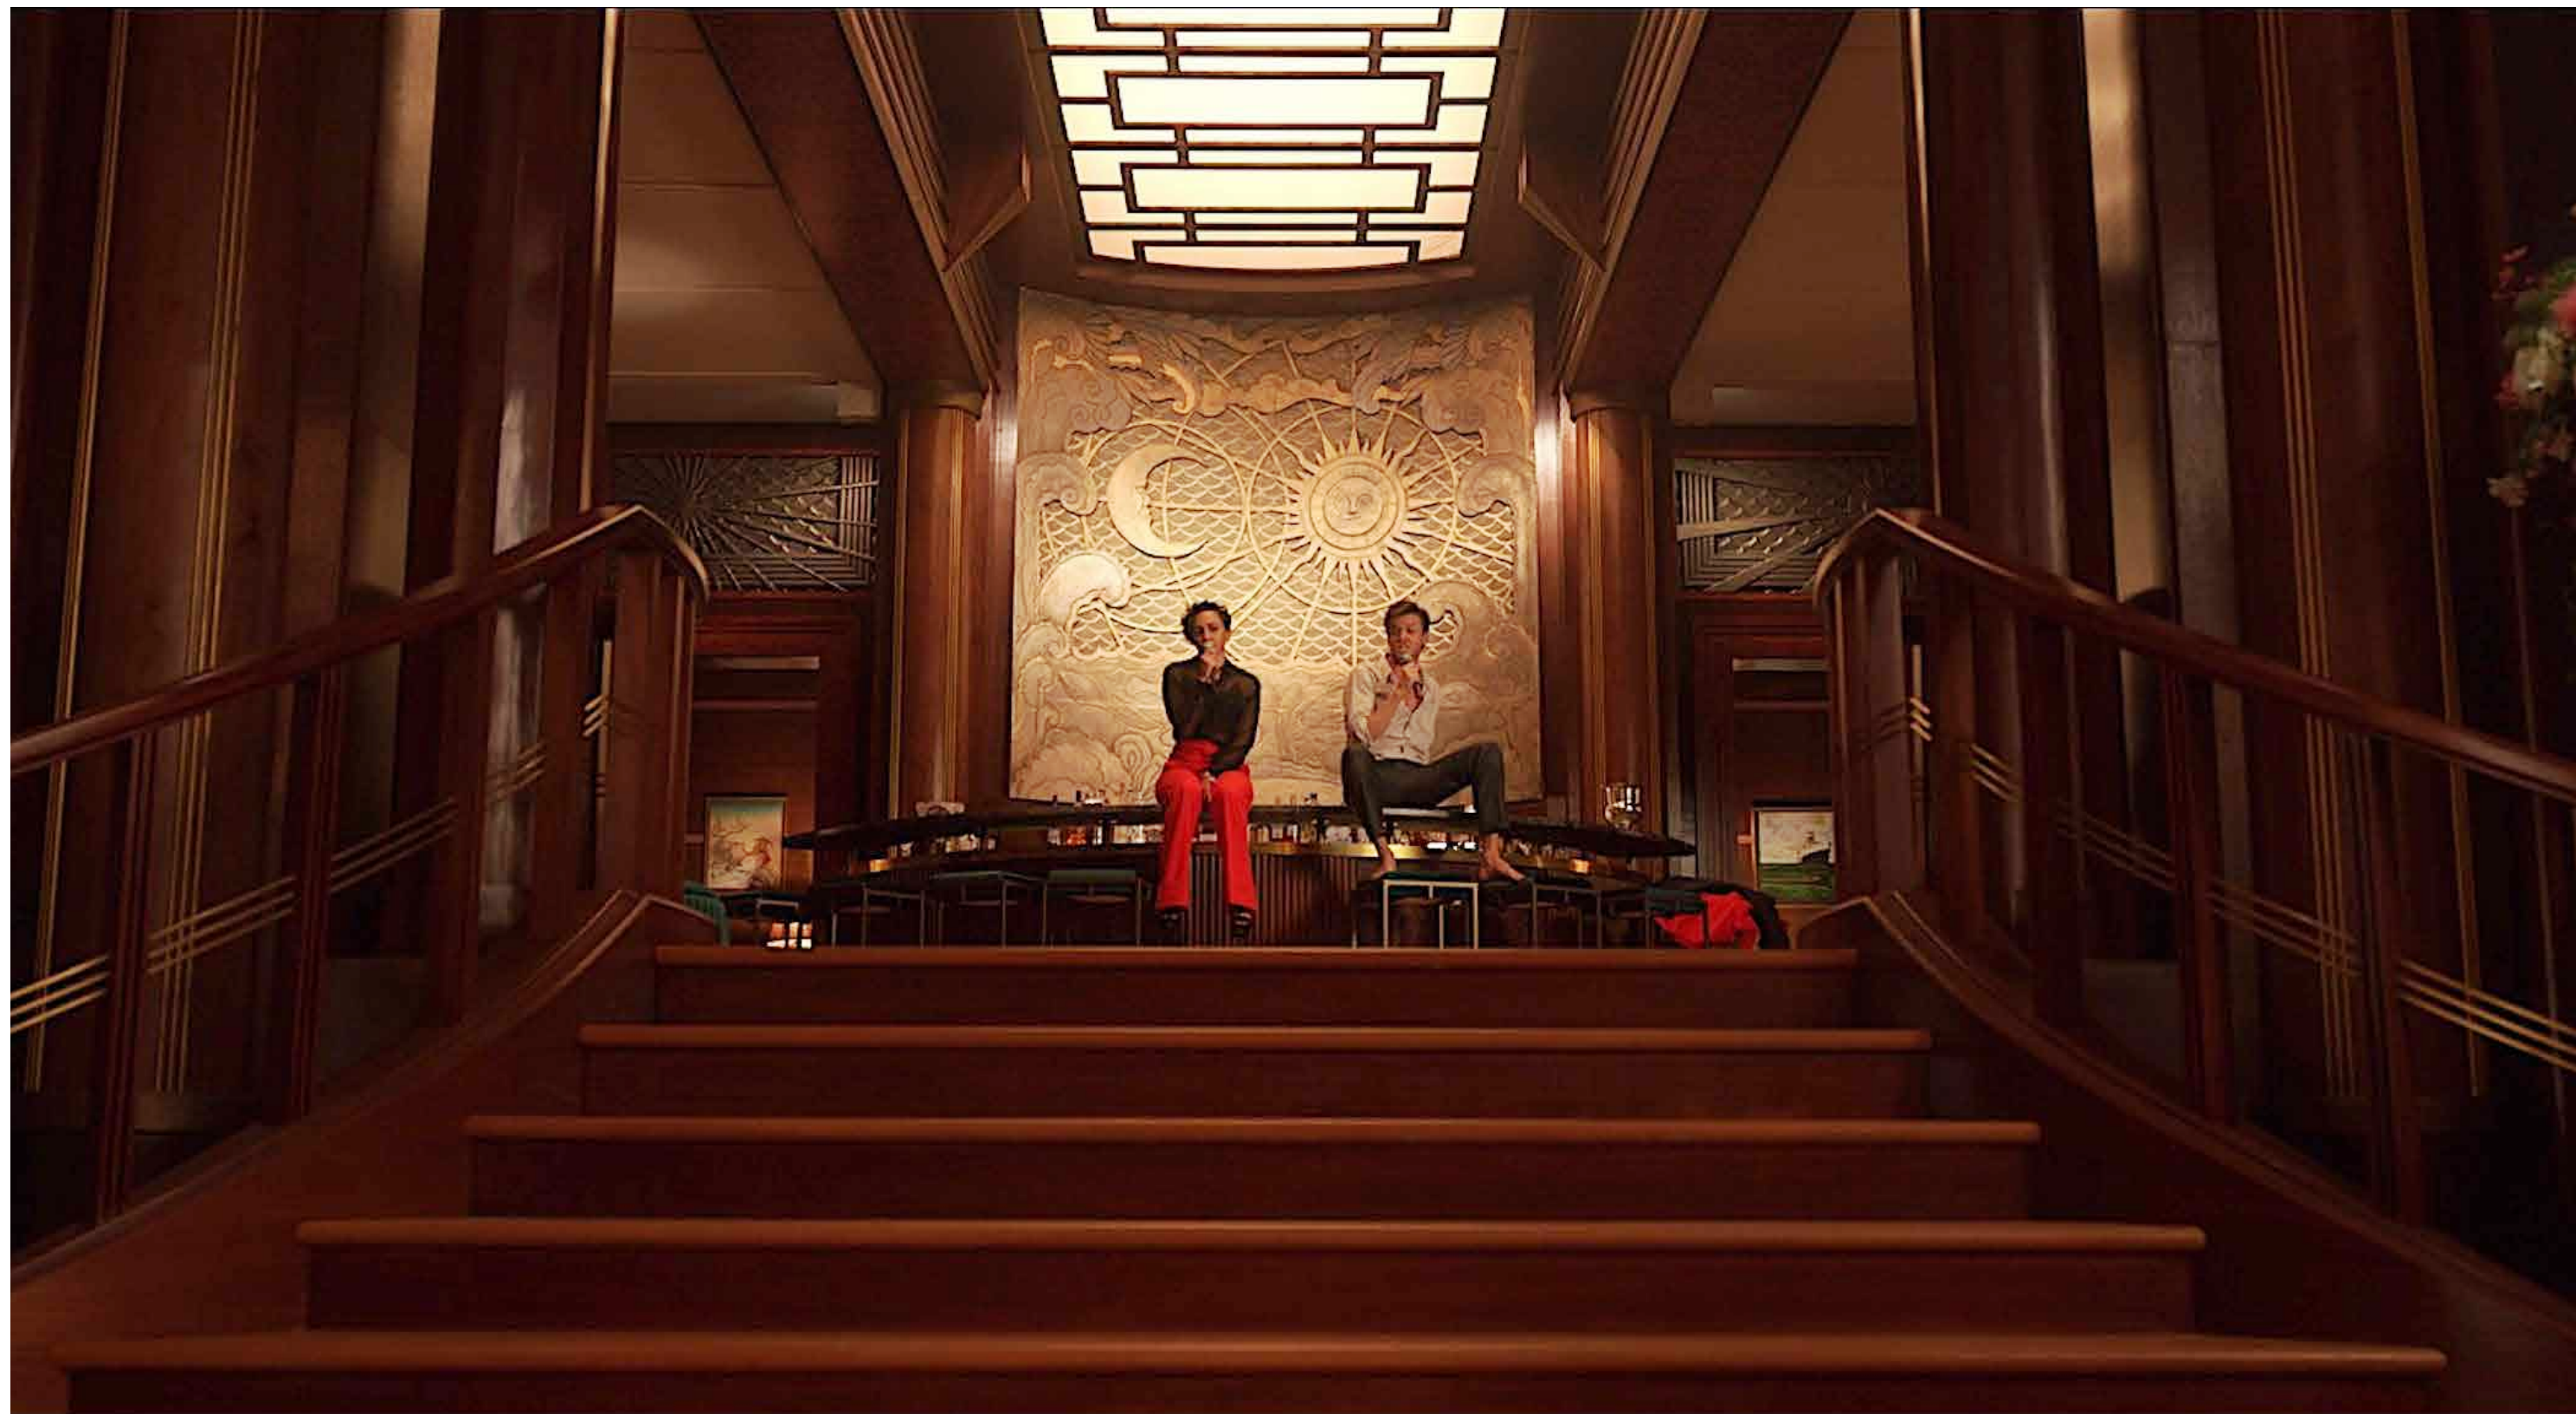

Death
and
Other Details

S.S. VARUNA — Bar

JAMES PHILPOTT
PRODUCTION DESIGN