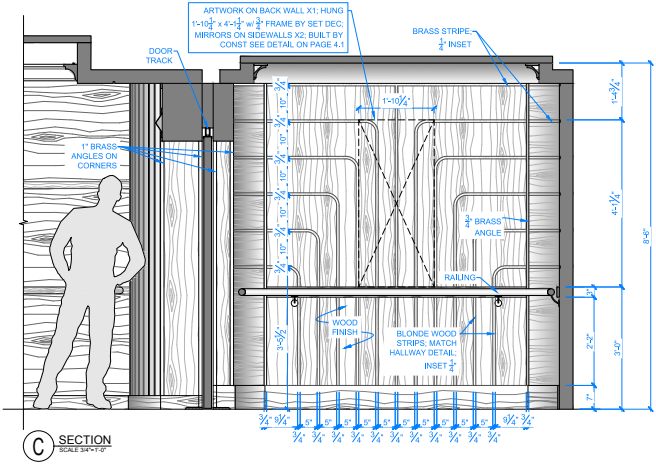

C SECTION
SCALE 3/4\"/>