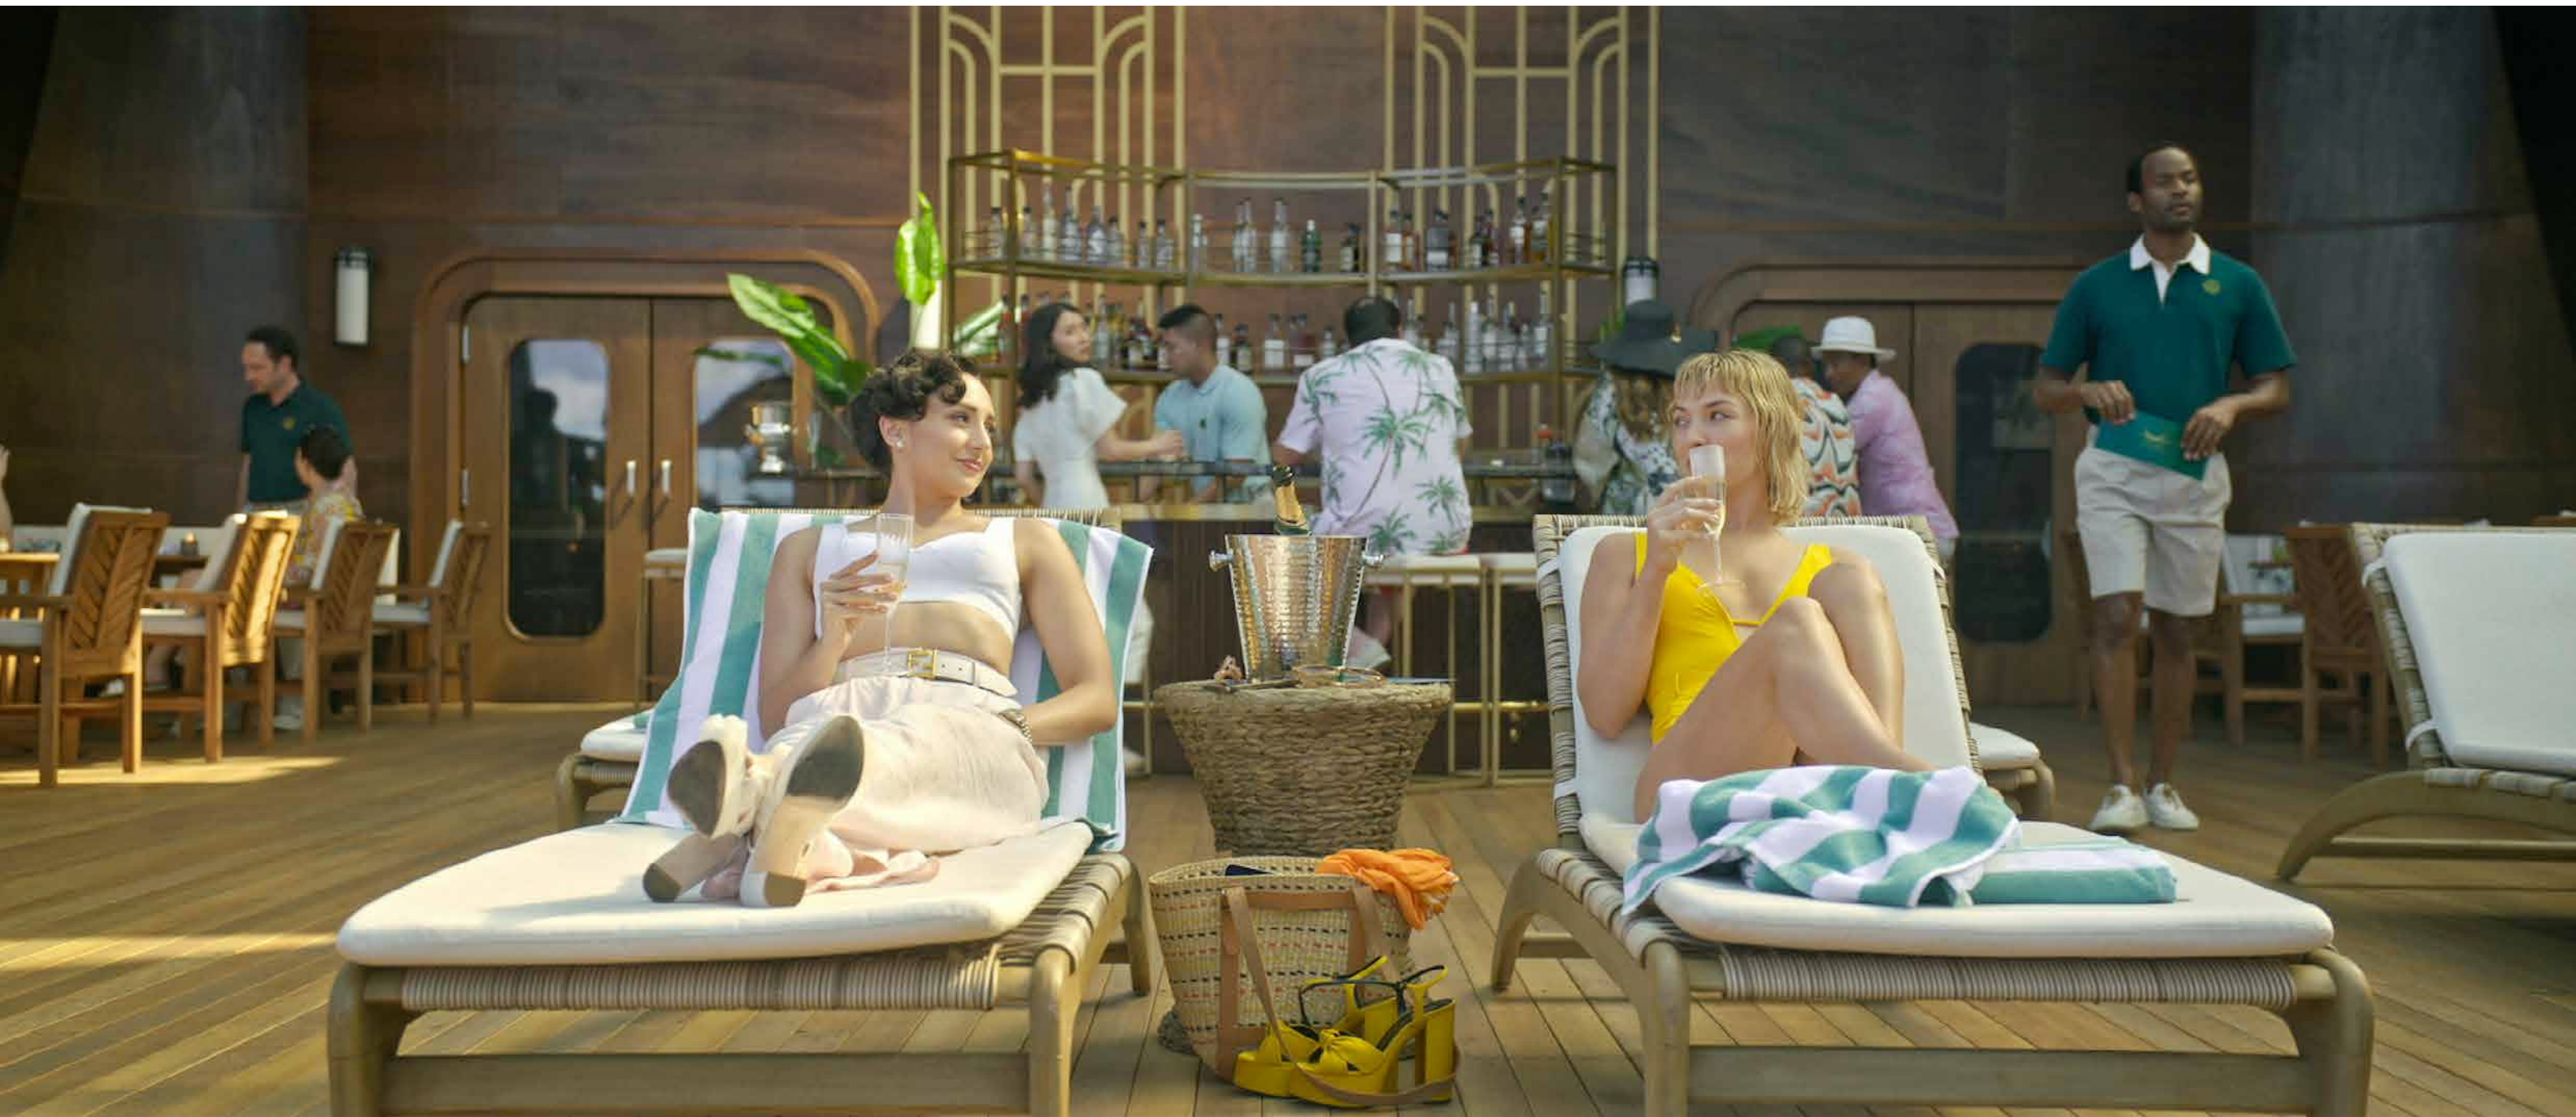

Death
and
Other Details

S.S. VARUNA — Pool Deck

JAMES PHILPOTT
PRODUCTION DESIGN