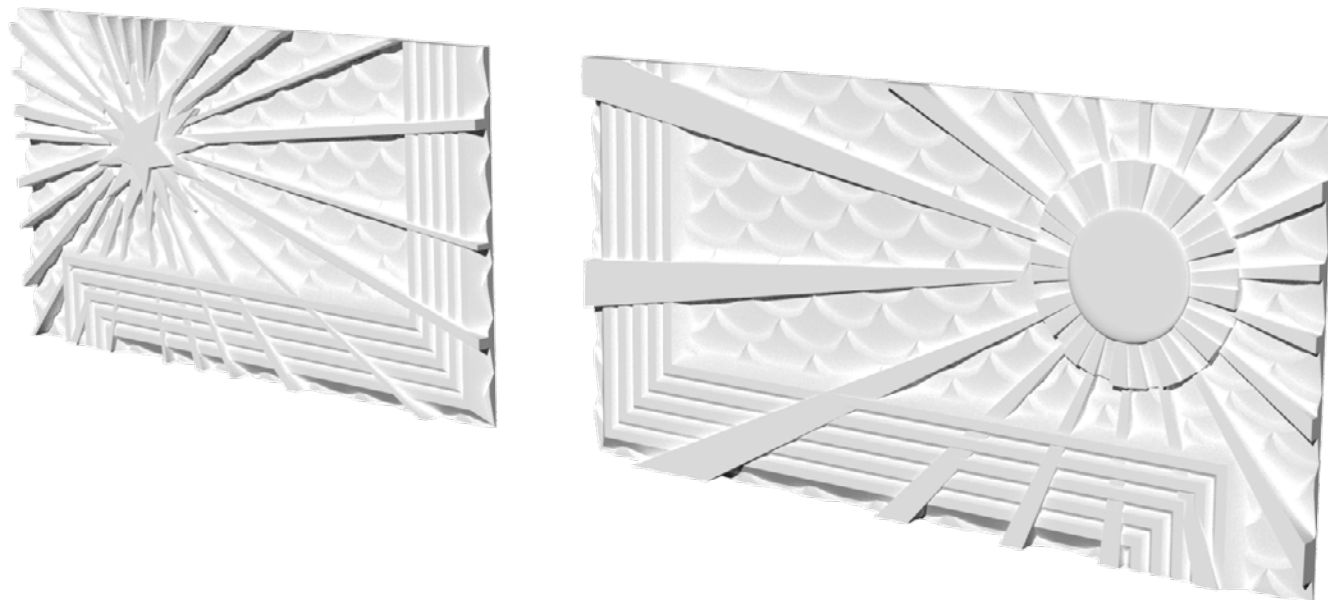

Death
and
Other Details

S.S. VARUNA — Bar Bas Relief

JAMES PHILPOTT
PRODUCTION DESIGN