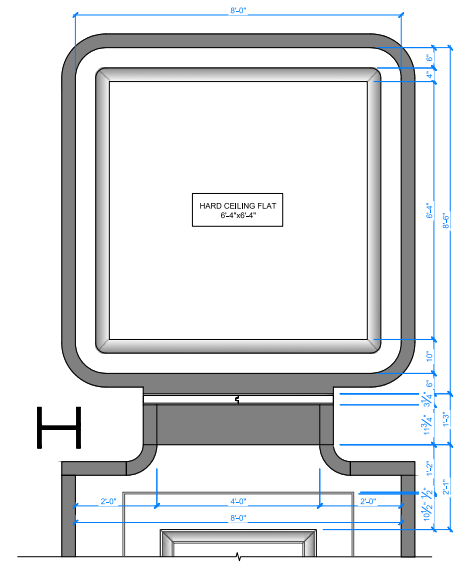

S.S. VARUNA — Bar

JAMES PHILPOTT
PRODUCTION DESIGN

Death
and
Other Details

JAMES PHILPOTT
PRODUCTION DESIGN

A SECTION
SCALE 3/4\"/>

B SECTION
SCALE 3/4\"/>

STATEROOM HALLWAY - STAGE 2 - ELEVATOR PLAN VIEW
SCALE 3/4\"/>