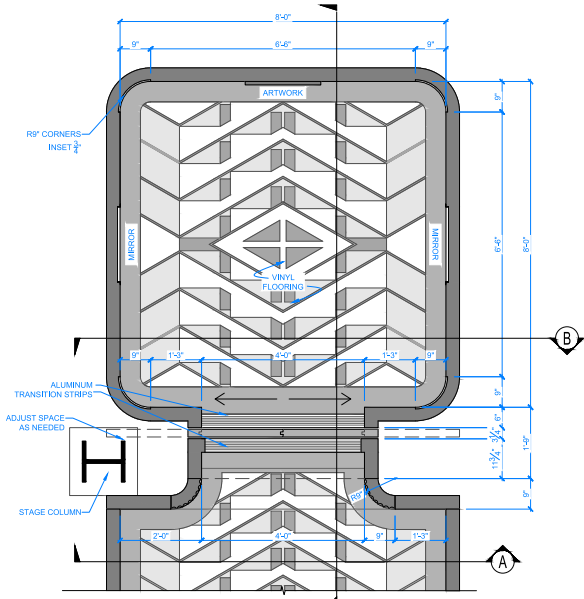

S.S. VARUNA — Bar

JAMES PHILPOTT
PRODUCTION DESIGN

Death
and
Other Details

JAMES PHILPOTT
PRODUCTION DESIGN

A SECTION
SCALE 3/4\"/>

B SECTION
SCALE 3/4\"/>

STATEROOM HALLWAY - STAGE 2 - ELEVATOR PLAN VIEW
SCALE 3/4\"/>

REFLECTED CEILING PLAN
SCALE 3/4\"/>

C SECTION
SCALE 3/4\"/>

Death
and
Other Details

S.S. VARUNA — Elevator

JAMES PHILPOTT
PRODUCTION DESIGN

Death
and
Other Details

S.S. VARUNA — Elevator

JAMES PHILPOTT
PRODUCTION DESIGN