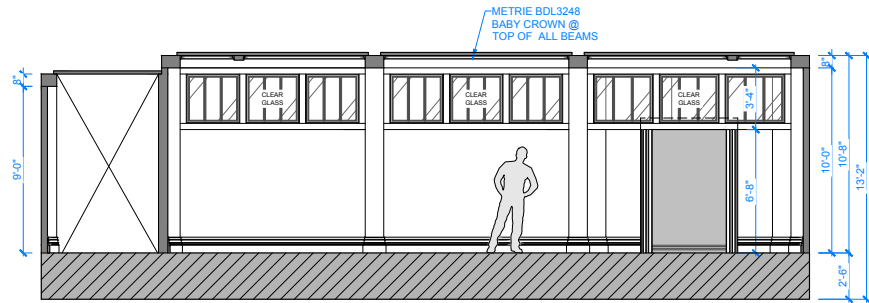

A SECTION
SCALE 1/4"=1'-0"