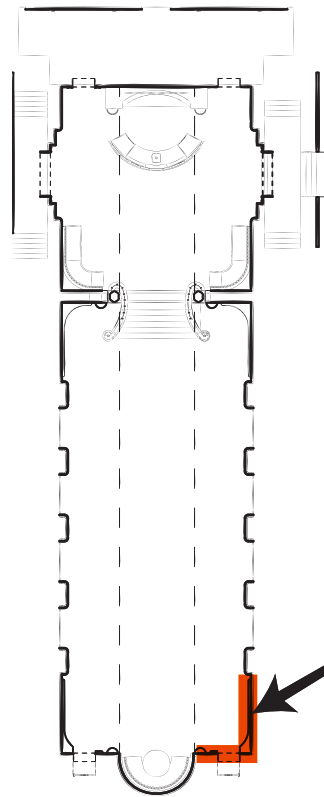

earthy signs
→

Taurus | Virgo | Capricorn

Death
and
Other Details

S.S. VARUNA — Bar Murals

JAMES PHILPOTT
PRODUCTION DESIGN