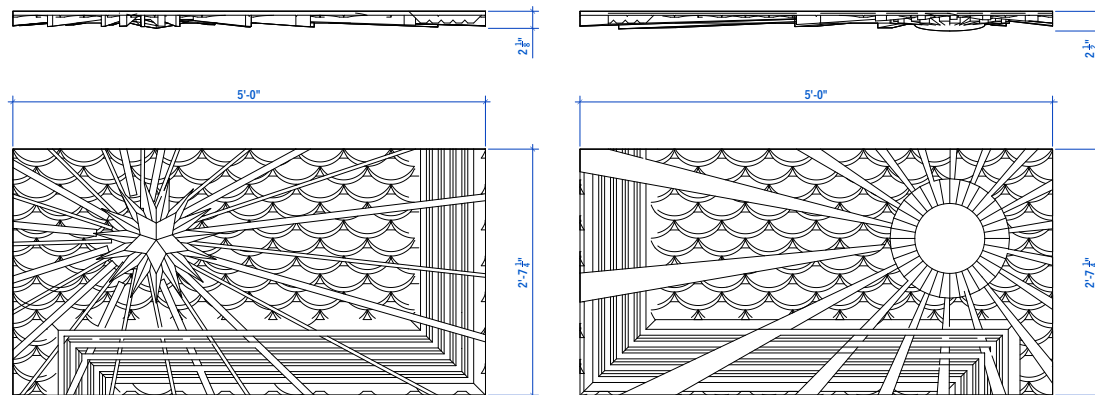

Death
and
Other Details

S.S. VARUNA — Bar Bas Relief

JAMES PHILPOTT
PRODUCTION DESIGN