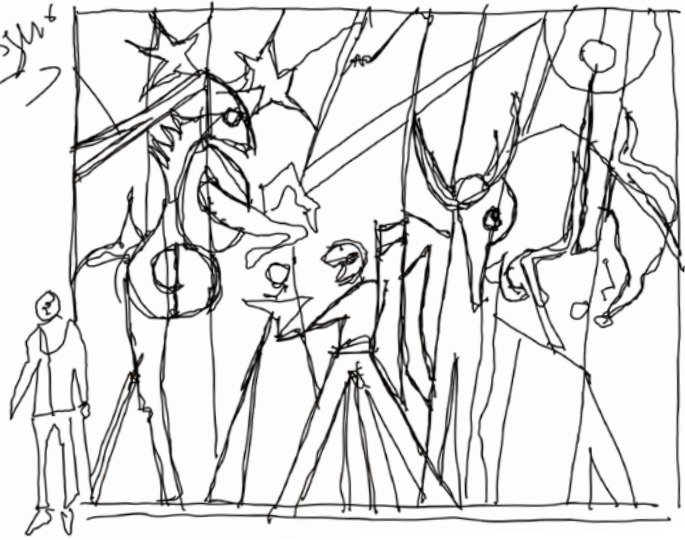

JAMES PHILPOTT
PRODUCTION DESIGN

Death
and
Other Details

S.S. VARUNA — Bar Bas Relief

JAMES PHILPOTT
PRODUCTION DESIGN

earthy signs
→

Taurus | Virgo | Capricorn

Death
and
Other Details

S.S. VARUNA — Bar Murals