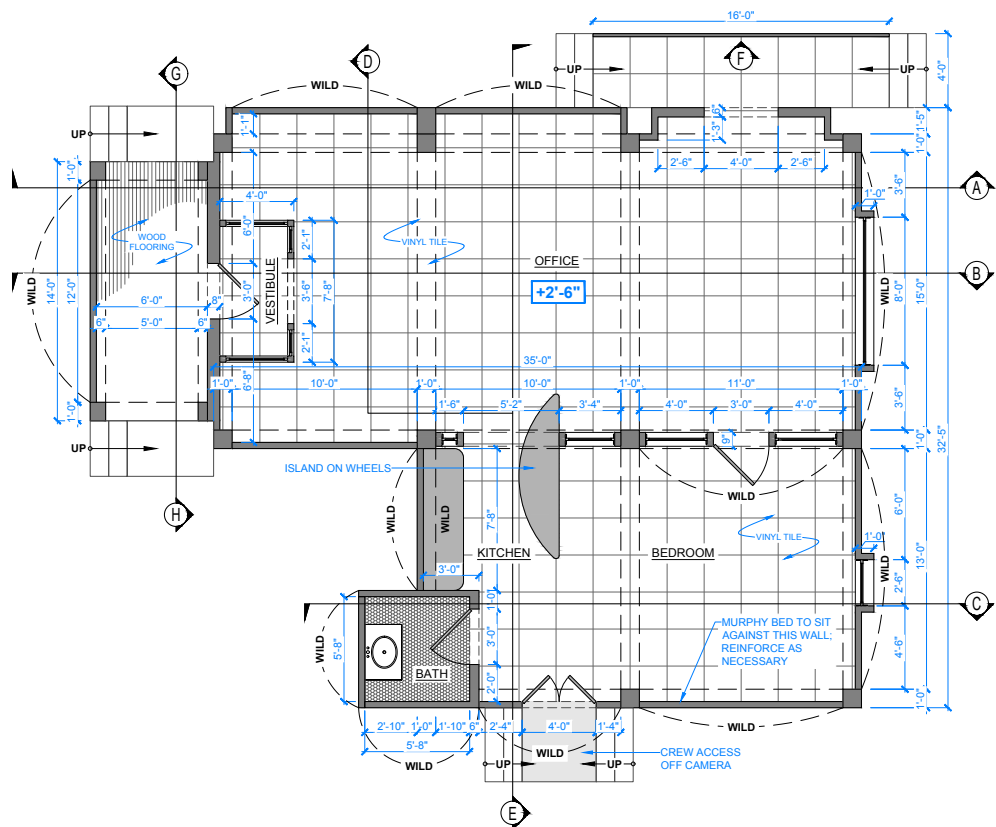

JAMES PHILPOTT
PRODUCTION DESIGN

Death
and
Other Details

JAMES PHILPOTT
PRODUCTION DESIGN

Death
and
Other Details

JAMES PHILPOTT
PRODUCTION DESIGN

B SECTION
SCALE 1/4"=1'-0"

NOTE: ALL INTERIOR WALLS & COLUMNS ARE WALLPAPER & ALL TRIM, WINDOWS & DOORS ARE PAINTED

D SECTION
SCALE 1/4"=1'-0"

E SECTION
SCALE 1/4"=1'-0"

A SECTION
SCALE 1/4"=1'-0"

C SECTION
SCALE 1/4"=1'-0"

F SECTION
SCALE 1/4"=1'-0"

G HALLWAY SECTION
SCALE 1/4"=1'-0"

H HALLWAY SECTION
SCALE 1/4"=1'-0"

Death
and
Other Details