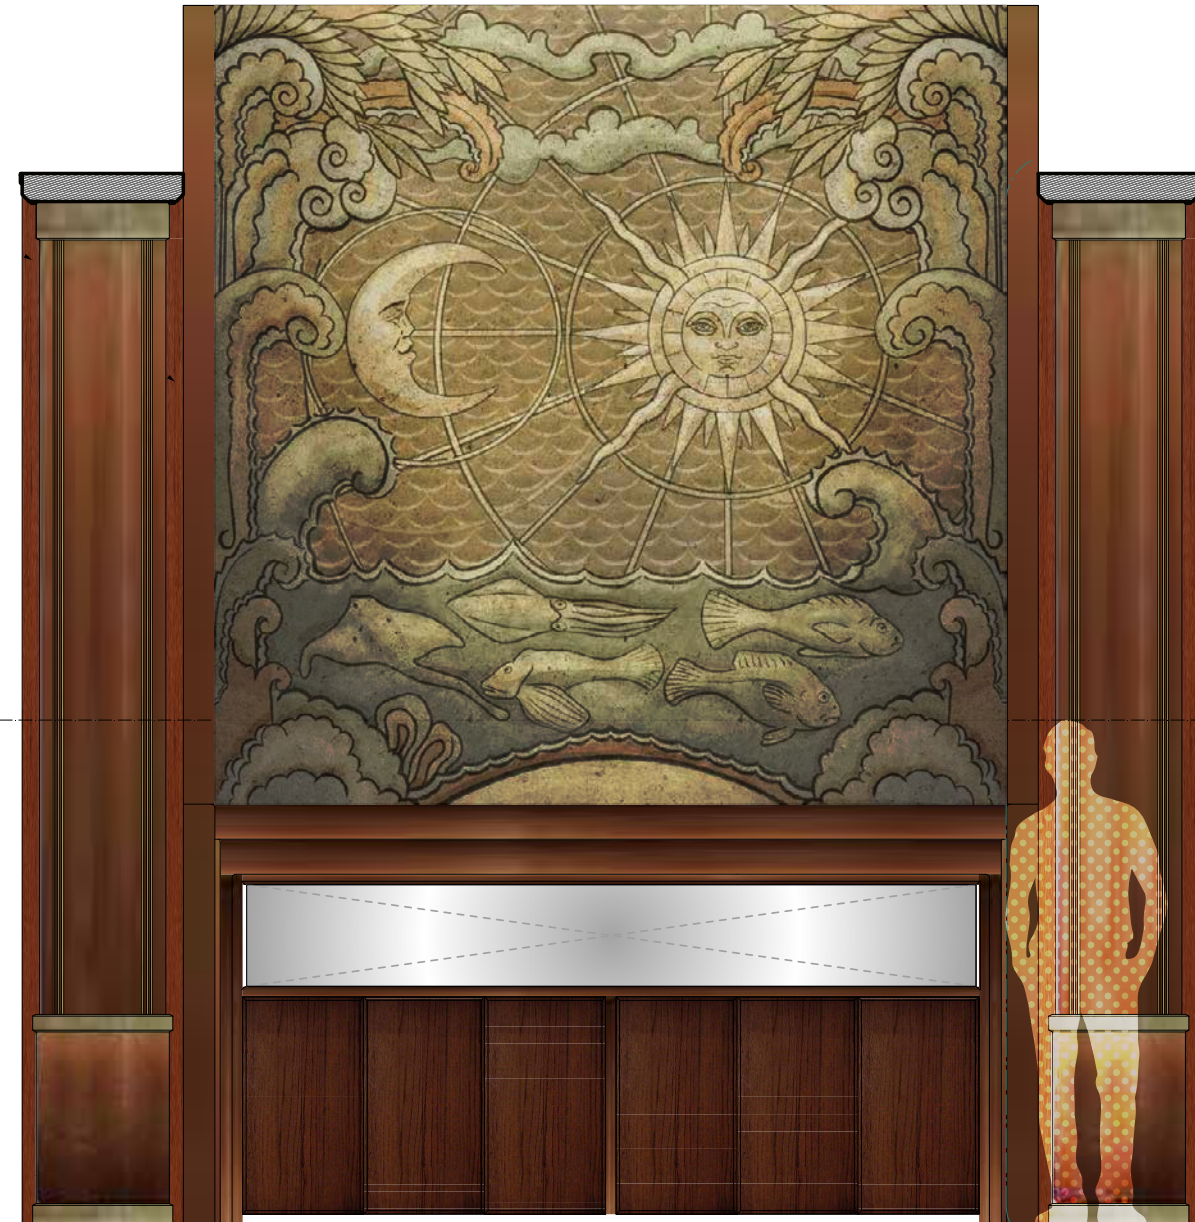

Death
and
Other Details

S.S. VARUNA — Bar Bas Relief

JAMES PHILPOTT
PRODUCTION DESIGN