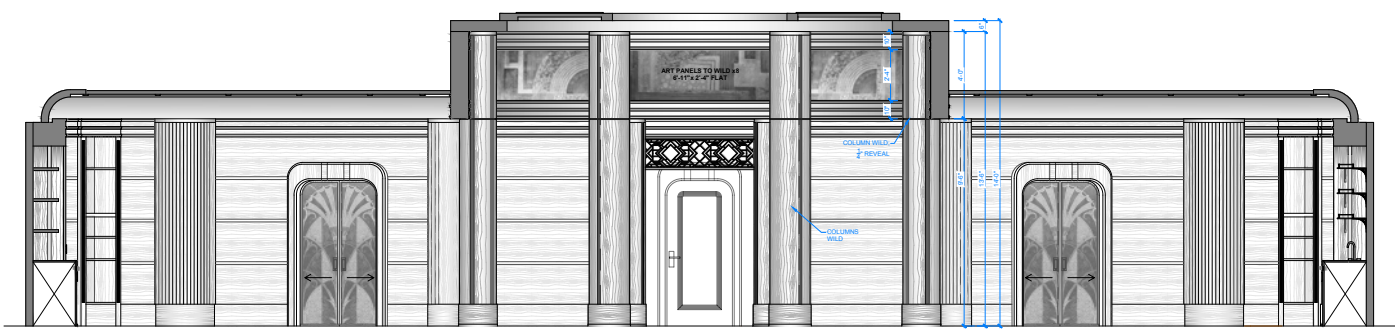

JAMES PHILPOTT
PRODUCTION DESIGN

C SUNIL'S OFFICE - UNFOLDED ELEVATION
SCALE 1/2"=1'-0"

E SUNIL'S OFFICE - UNFOLDED ELEVATION
SCALE 1/2"=1'-0"

CONCEPT

LOCATION

Death
and
Other Details

S.S. VARUNA — Wet Dock