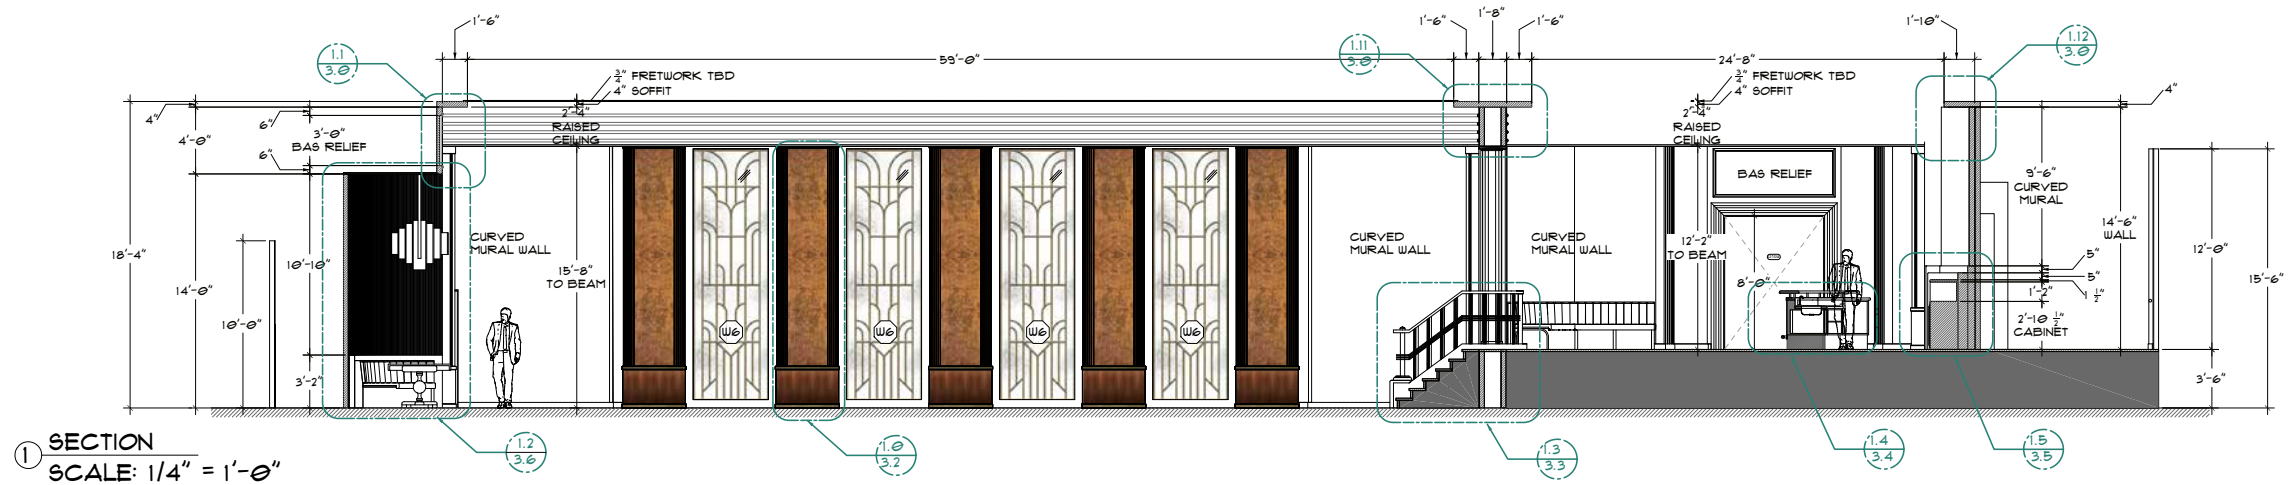

REFERENCE

Death
and
Other Details

S.S. VARUNA — Bar

JAMES PHILPOTT
PRODUCTION DESIGN