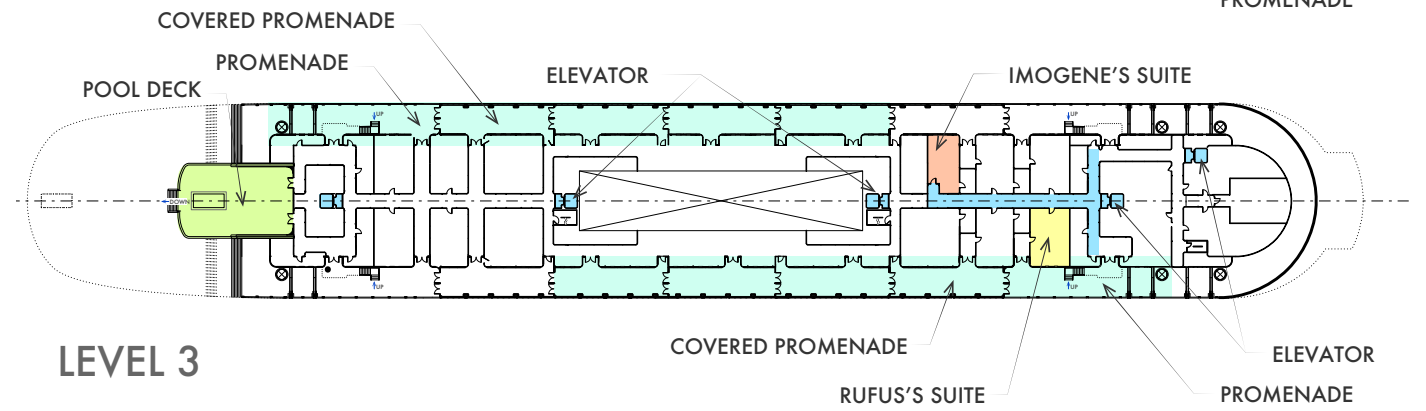

Death and Other Details

JAMES PHILPOTT
PRODUCTION DESIGN

Death
and
Other Details

S.S. VARUNA — Promenade Deck

JAMES PHILPOTT
PRODUCTION DESIGN

Death
and
Other Details

S.S. VARUNA — Promenade Deck

JAMES PHILPOTT
PRODUCTION DESIGN