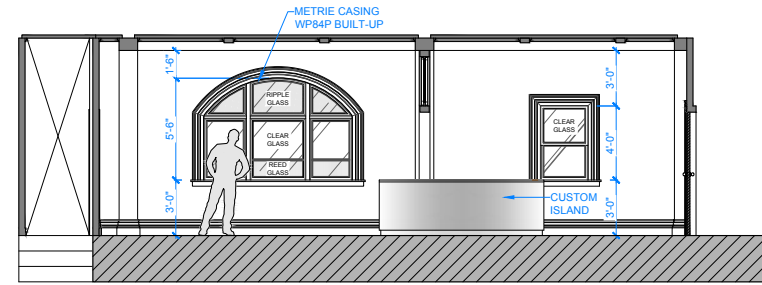

E SECTION
SCALE 1/4"=1'-0"