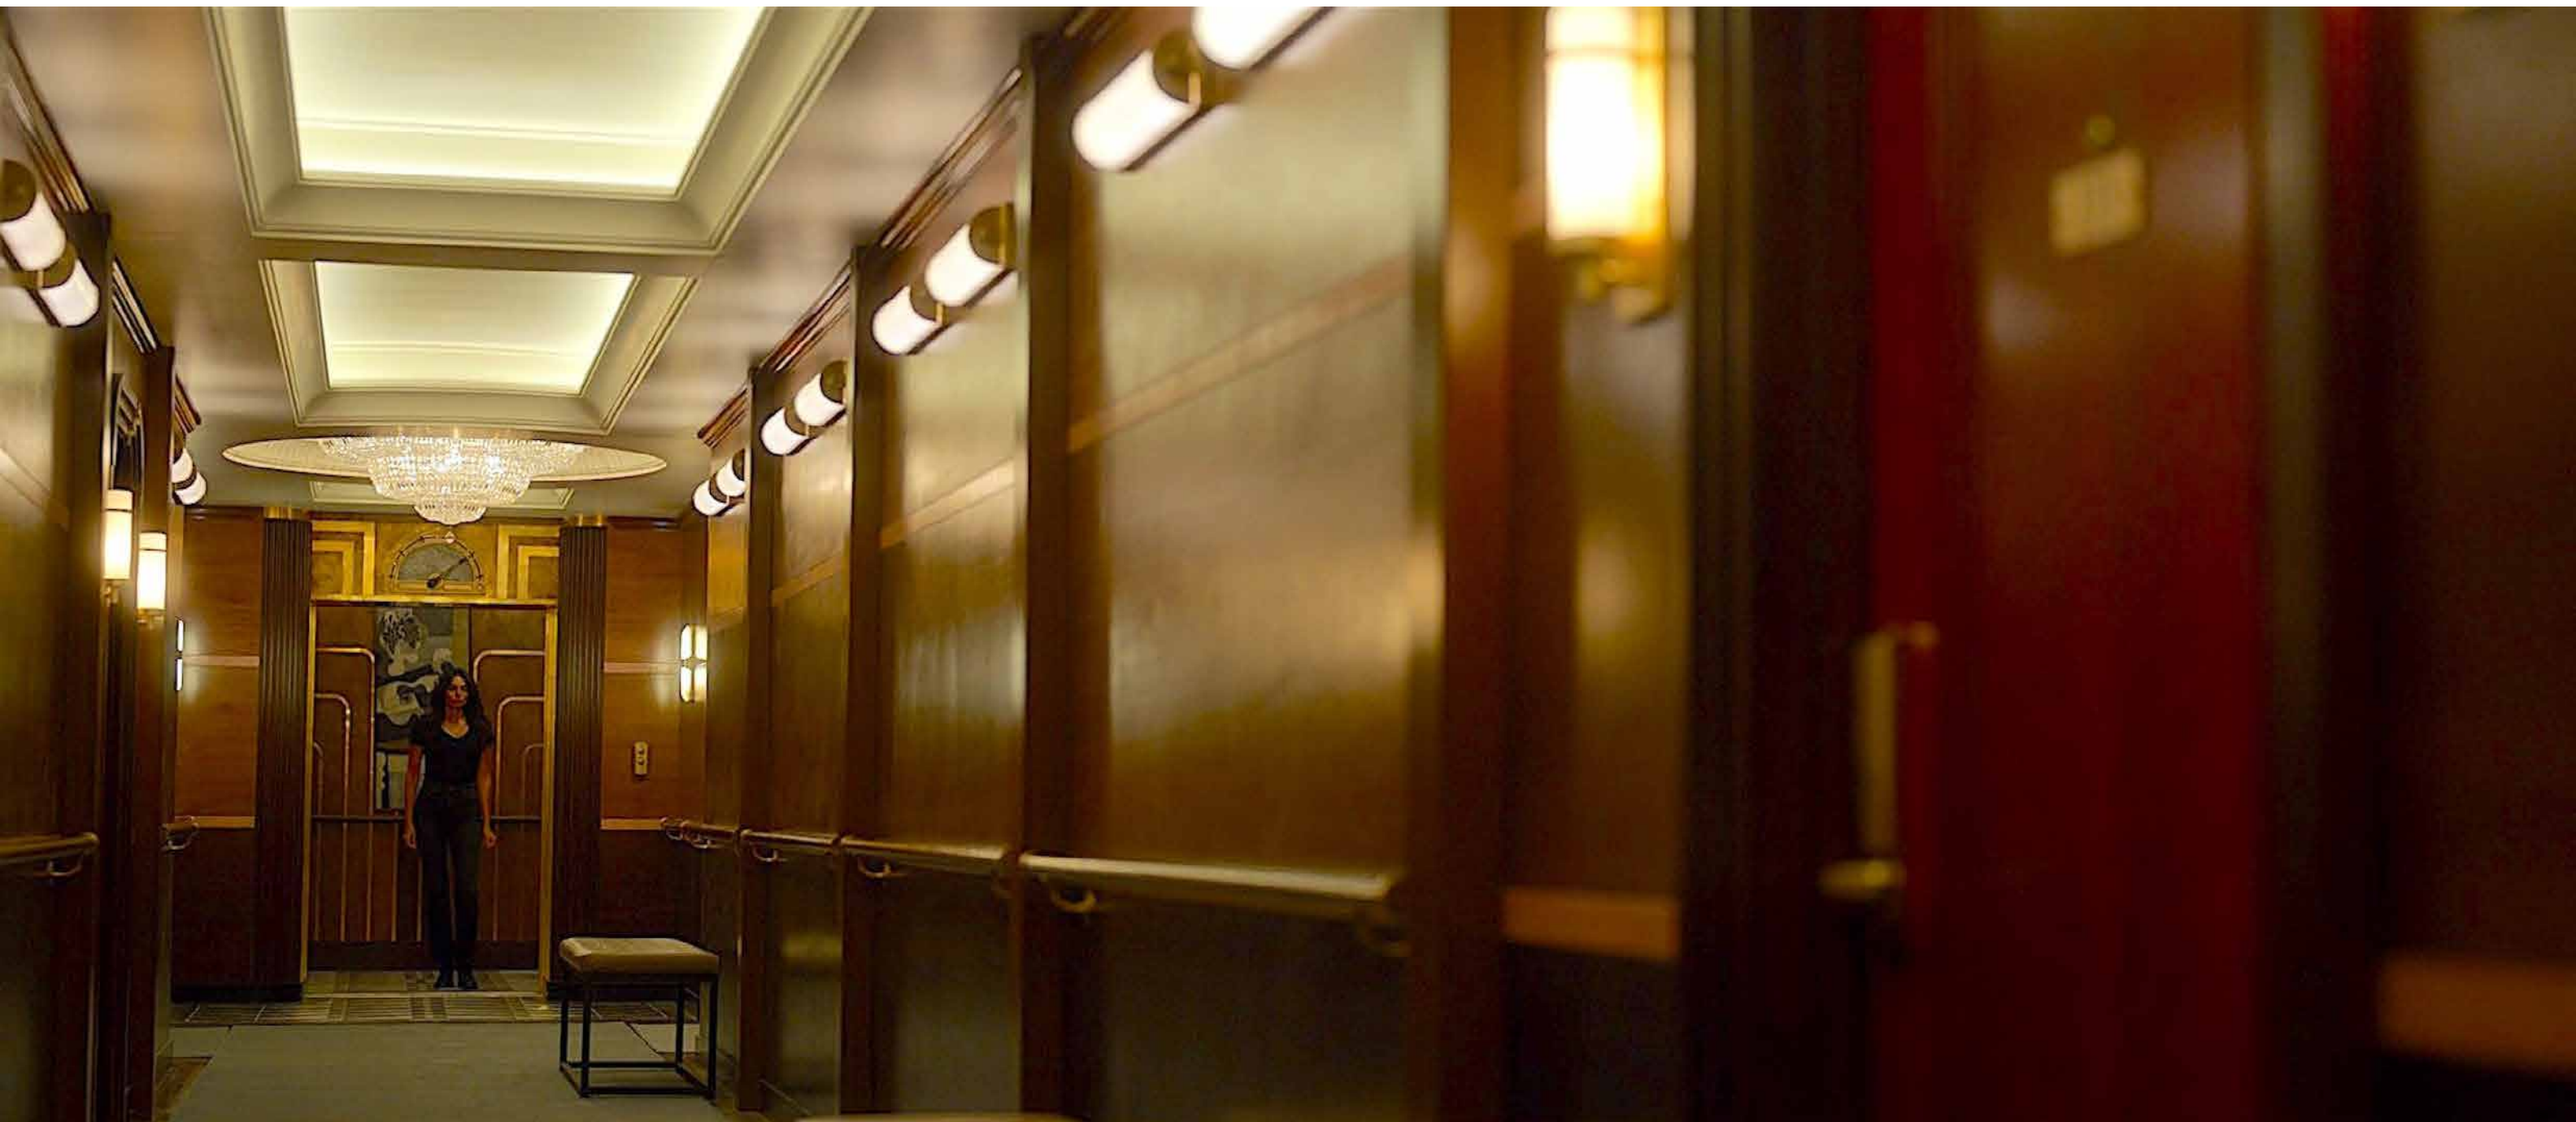

Death
and
Other Details

S.S. VARUNA — Elevator

JAMES PHILPOTT
PRODUCTION DESIGN