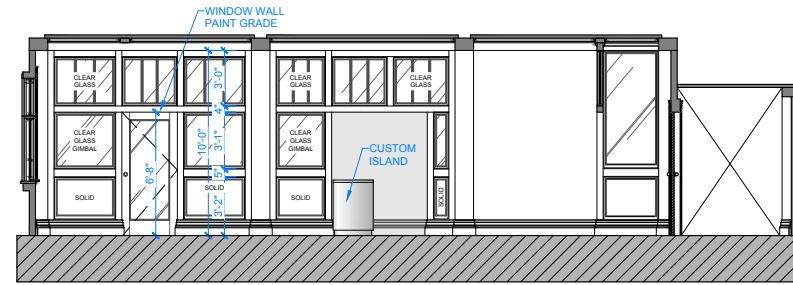

JAMES PHILPOTT
PRODUCTION DESIGN

Death
and
Other Details

JAMES PHILPOTT
PRODUCTION DESIGN

Death
and
Other Details

JAMES PHILPOTT
PRODUCTION DESIGN

B SECTION
SCALE 1/4"=1'-0"

NOTE: ALL INTERIOR WALLS & COLUMNS ARE WALLPAPER & ALL TRIM, WINDOWS & DOORS ARE PAINTED