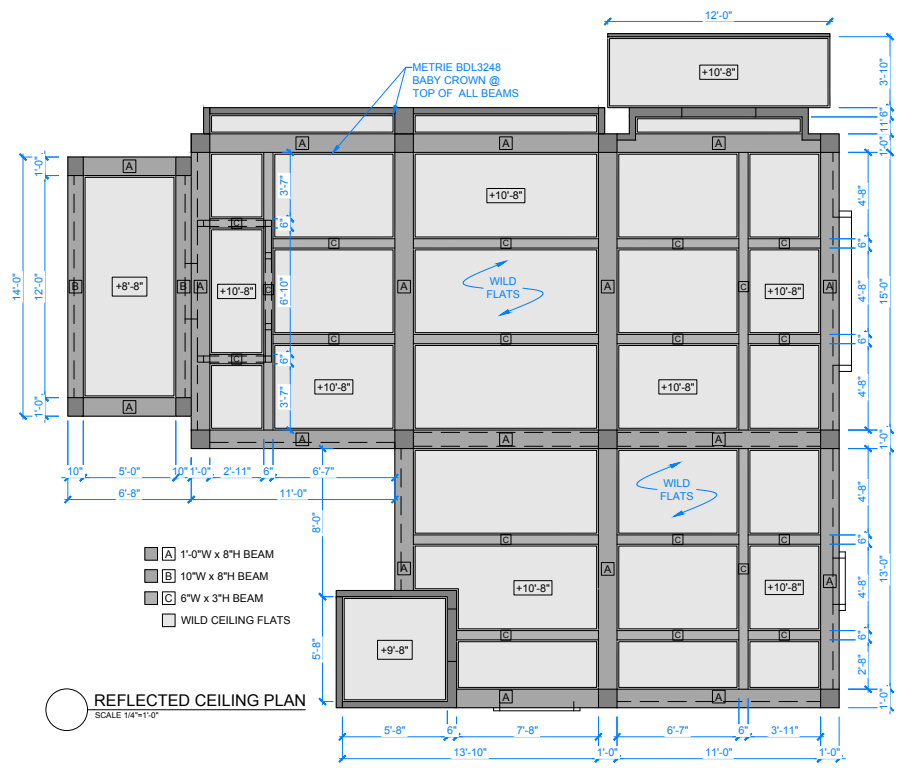

JAMES PHILPOTT
PRODUCTION DESIGN

Death
and
Other Details

JAMES PHILPOTT
PRODUCTION DESIGN

Death
and
Other Details

JAMES PHILPOTT
PRODUCTION DESIGN

B SECTION
SCALE 1/4"=1'-0"

NOTE: ALL INTERIOR WALLS & COLUMNS ARE WALLPAPER & ALL TRIM, WINDOWS & DOORS ARE PAINTED

D SECTION
SCALE 1/4"=1'-0"

E SECTION
SCALE 1/4"=1'-0"

A SECTION
SCALE 1/4"=1'-0"

C SECTION
SCALE 1/4"=1'-0"

F SECTION
SCALE 1/4"=1'-0"

G HALLWAY SECTION
SCALE 1/4"=1'-0"

H HALLWAY SECTION
SCALE 1/4"=1'-0"

Death
and
Other Details