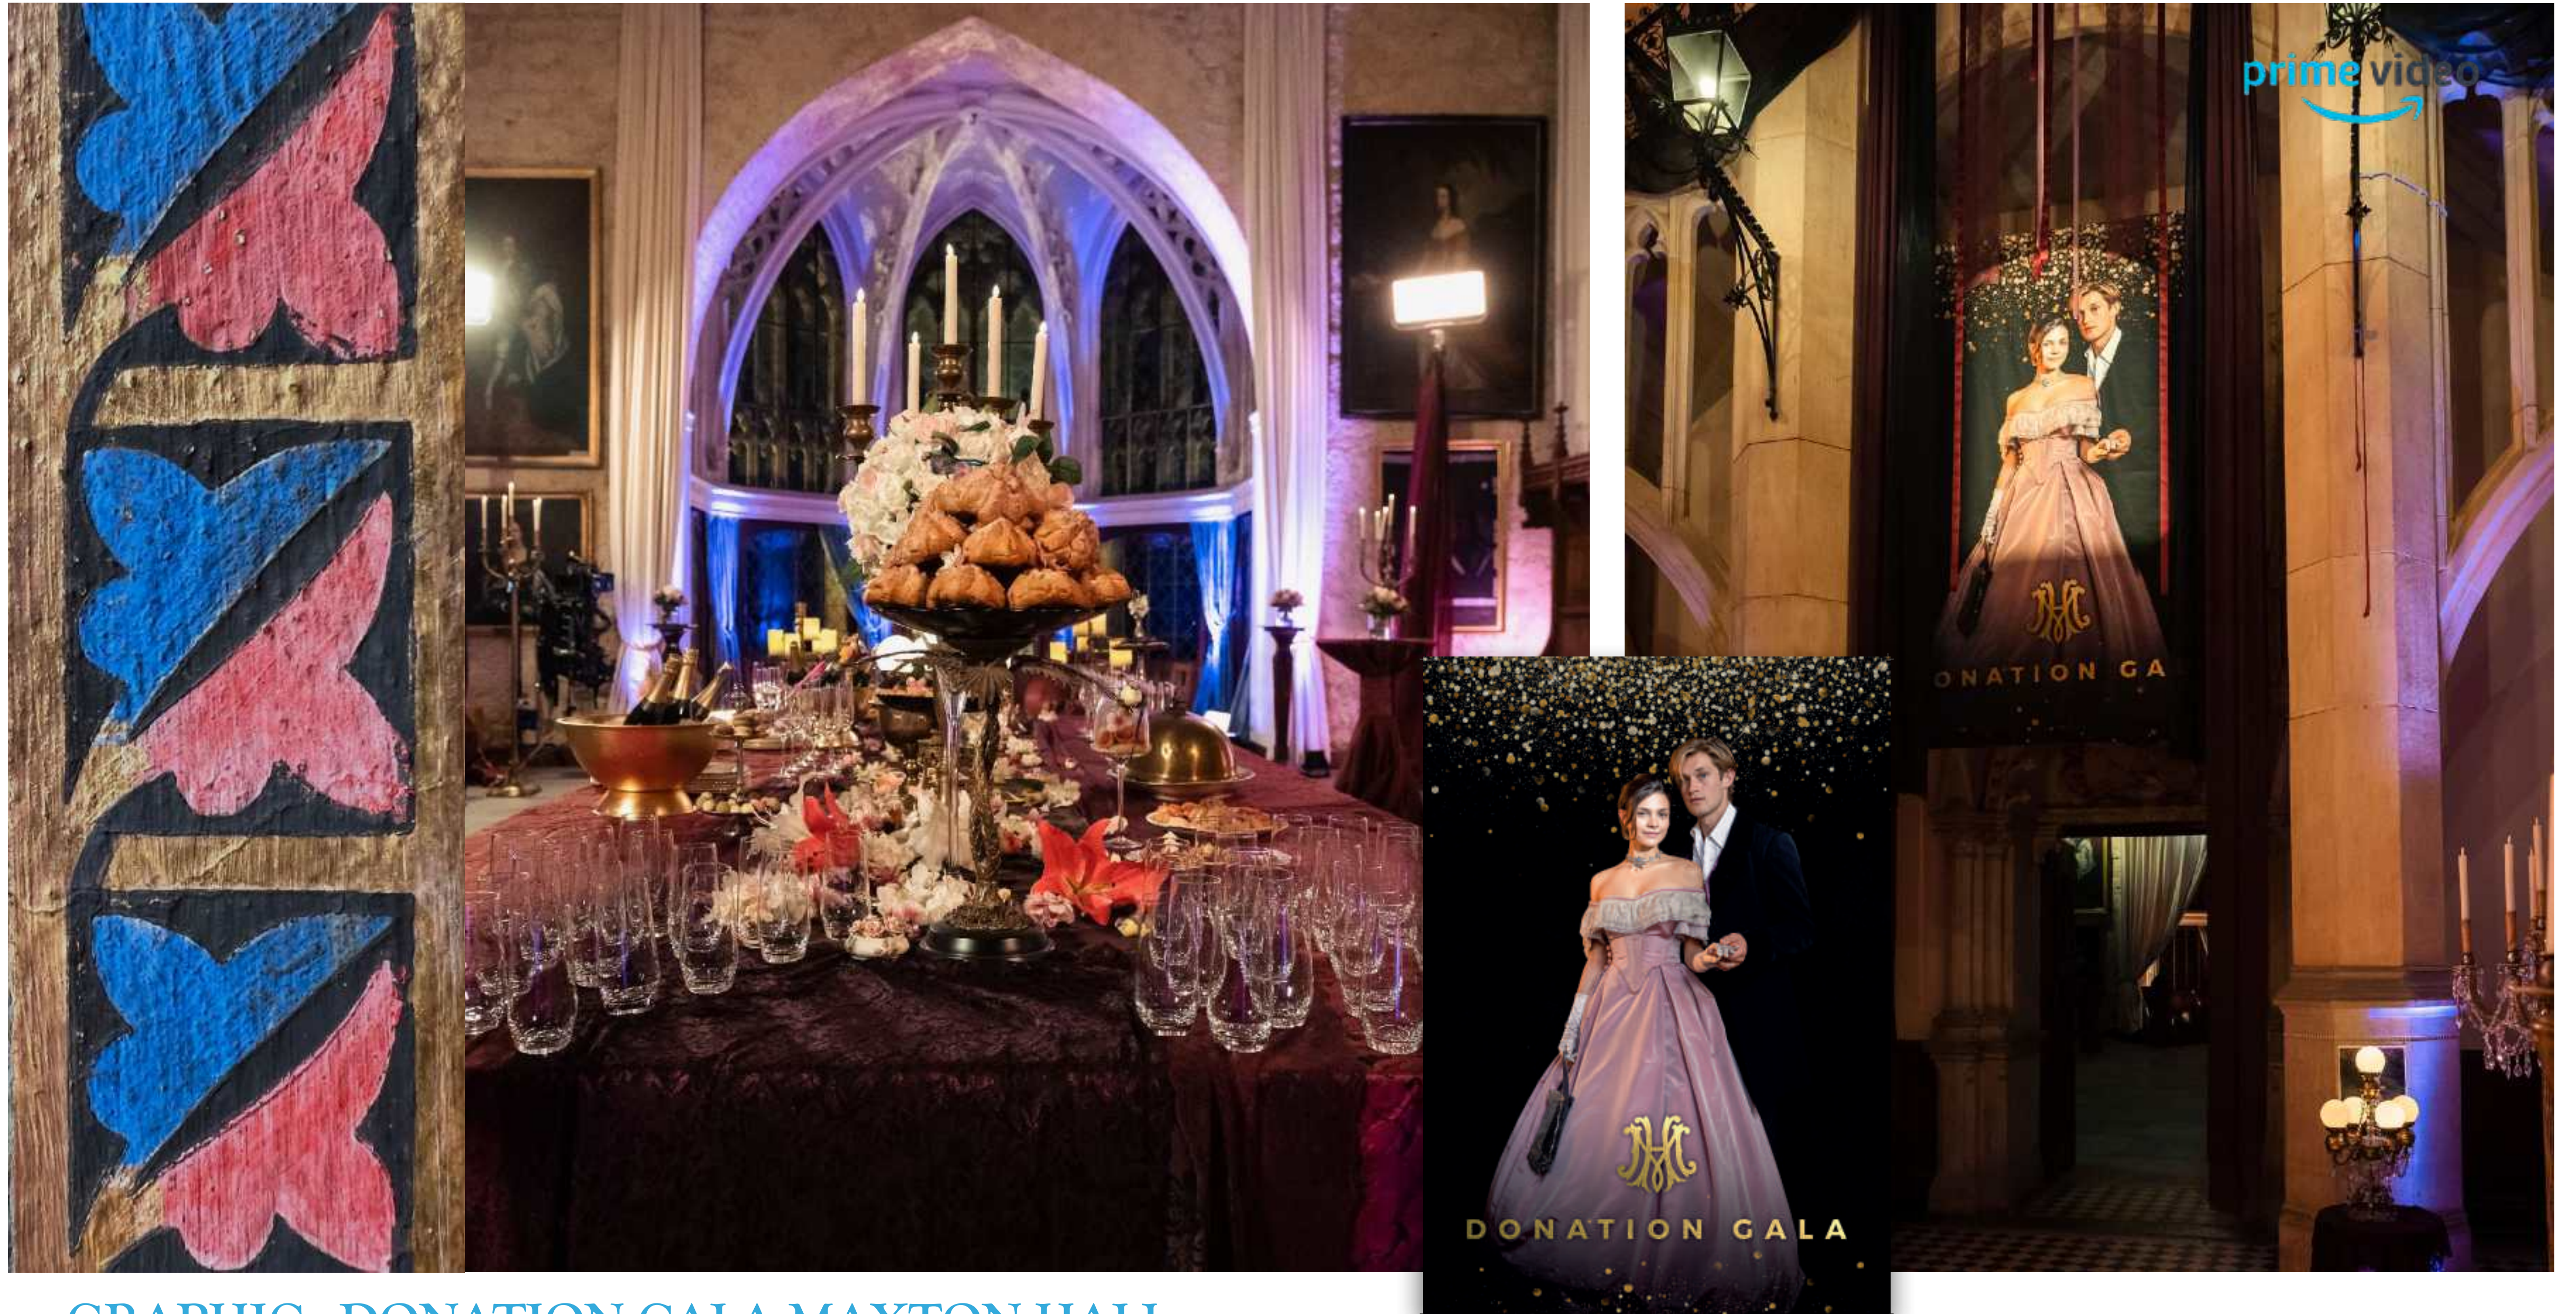

GRAPHIC - WELCOME PARTY MAXTON HALL