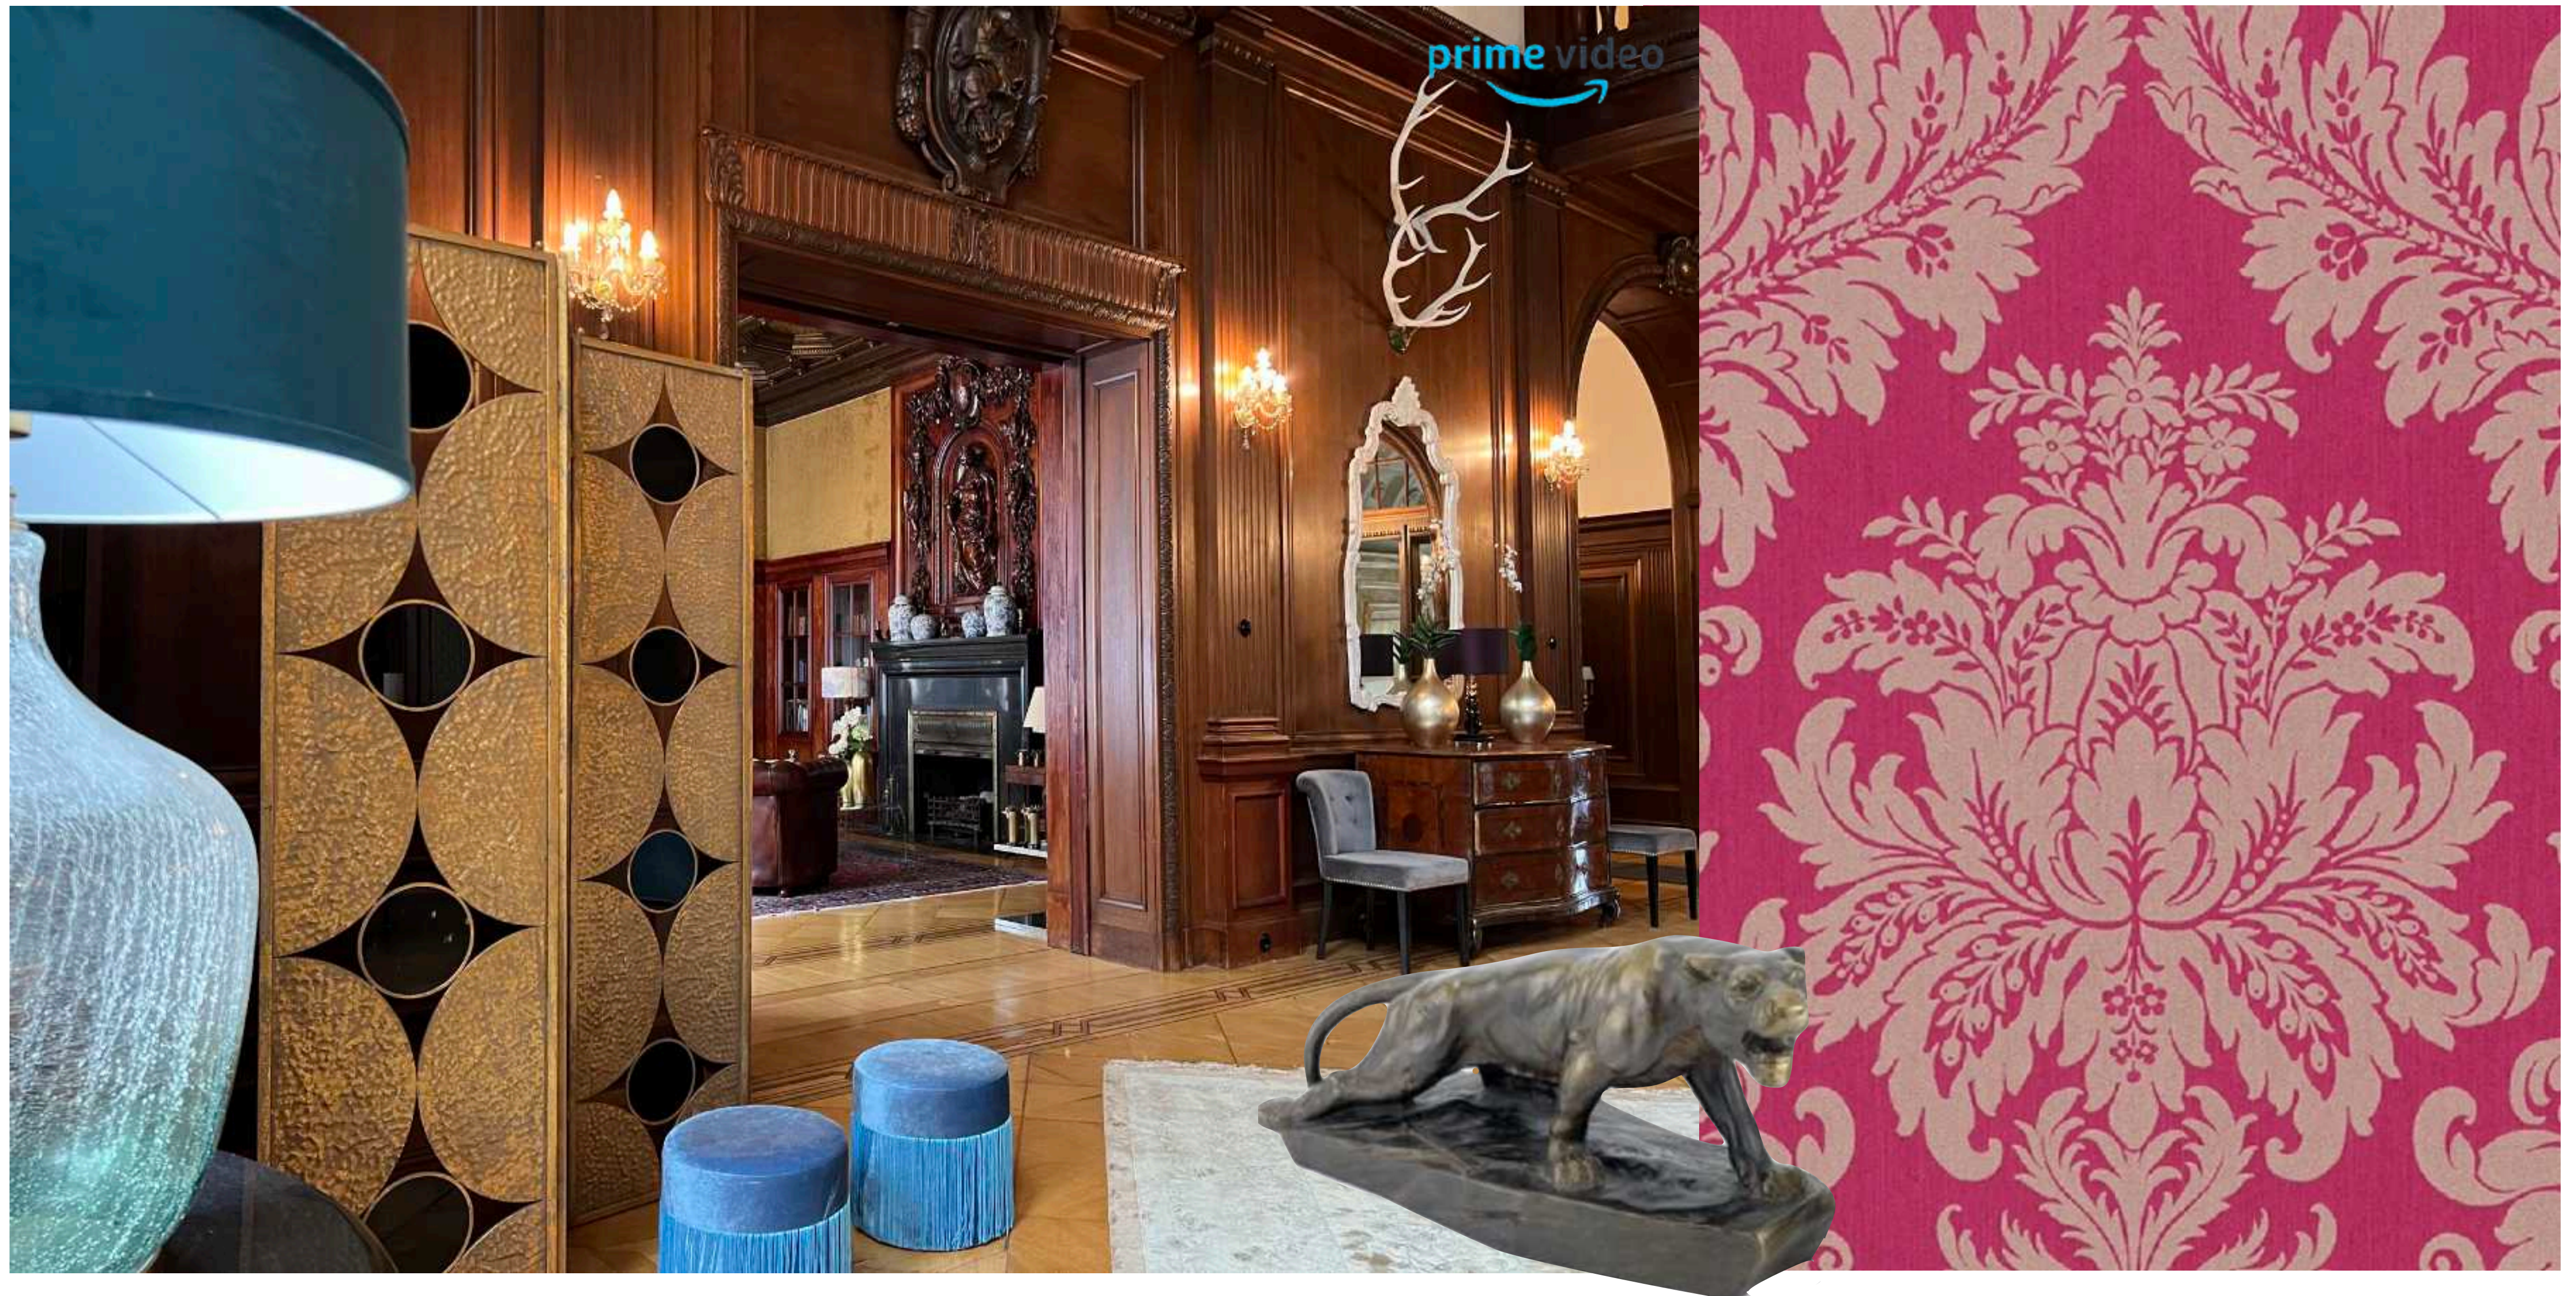

SET PHOTOS - VILLA COLORS - SET SECORATION