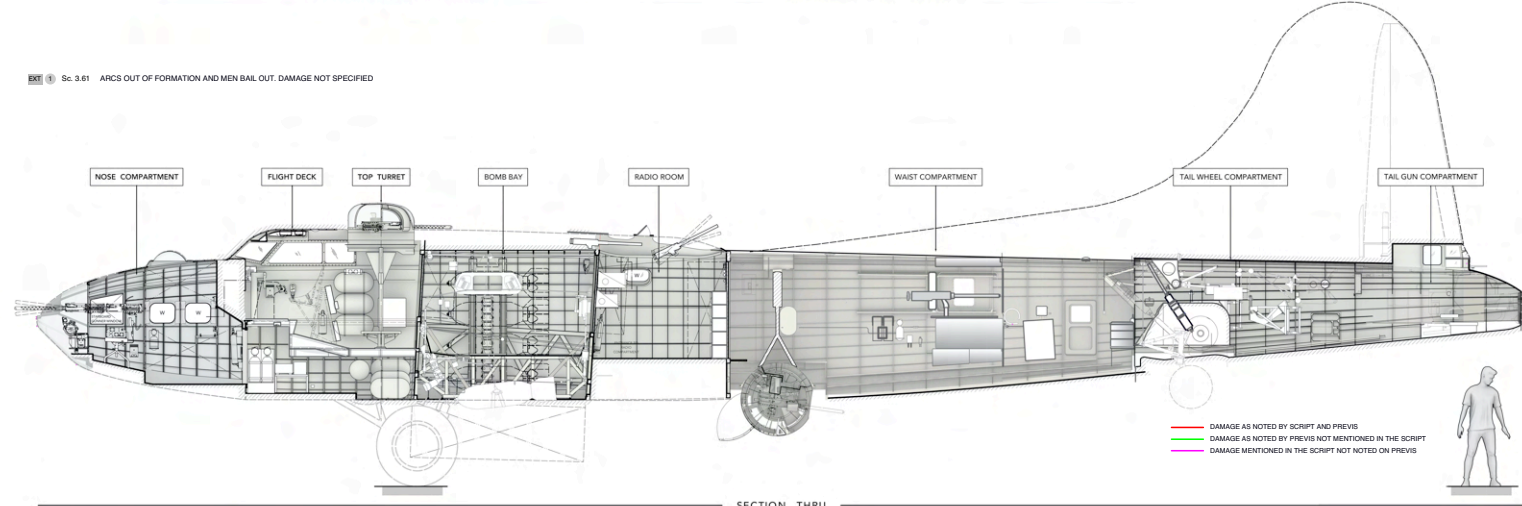

SECTION_THRU (PORT SIDE)