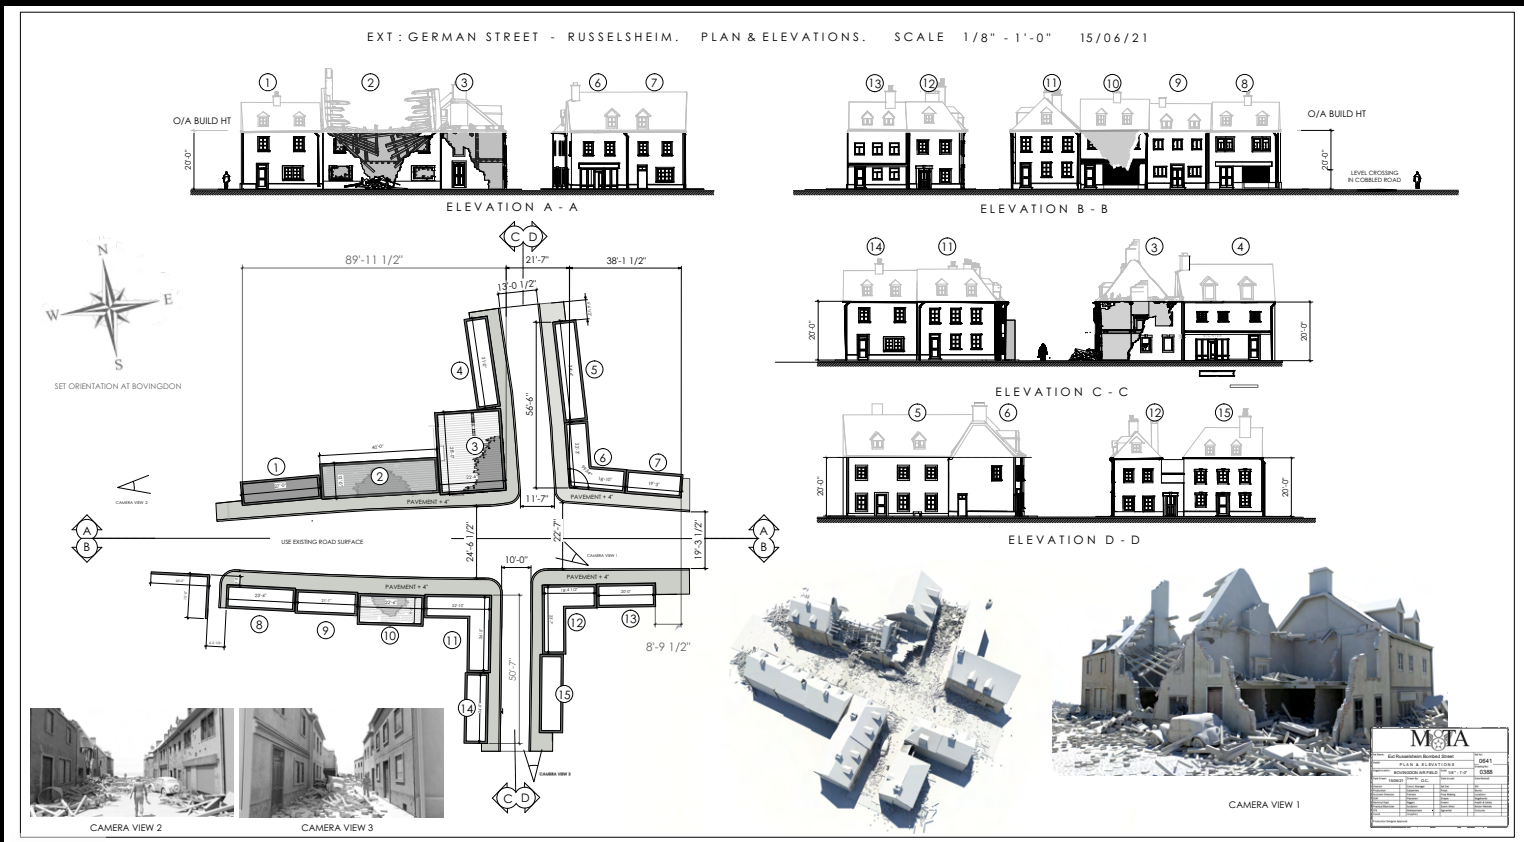

CONCEPT
THORPE ABBOTTS AIRFIELD

HARDSTAND CONCEPT

AIRBASE CONCEPT

AIRBASE SITE PLAN

CONCEPTS & SITE PLANS THORPE ABBOTS AIRFIELD

EXTERIORS - ON LOCATION
B-17 'FLYING FORTRESS'

SHEET 20

BASED ON "PINK" SCRIPT DATED 28.5.21

VOLUME STAGE

FINAL FRAME

FINAL FRAME

INTERIORS - VOLUME STAGE
B-17 'FLYING FORTRESS'

FINAL FRAMES
THORPE ABBOTTS ♦ NISSEN HUTS

BACKLOT SET BUILT ON LOCATION
GERMAN STREET ♦ **RUSSELSHEIM**

FINAL FRAME

LEAVING FOR THE LONG MARCH
STALAG LUFT III ♦ PRISONER-OF-WAR CAMP