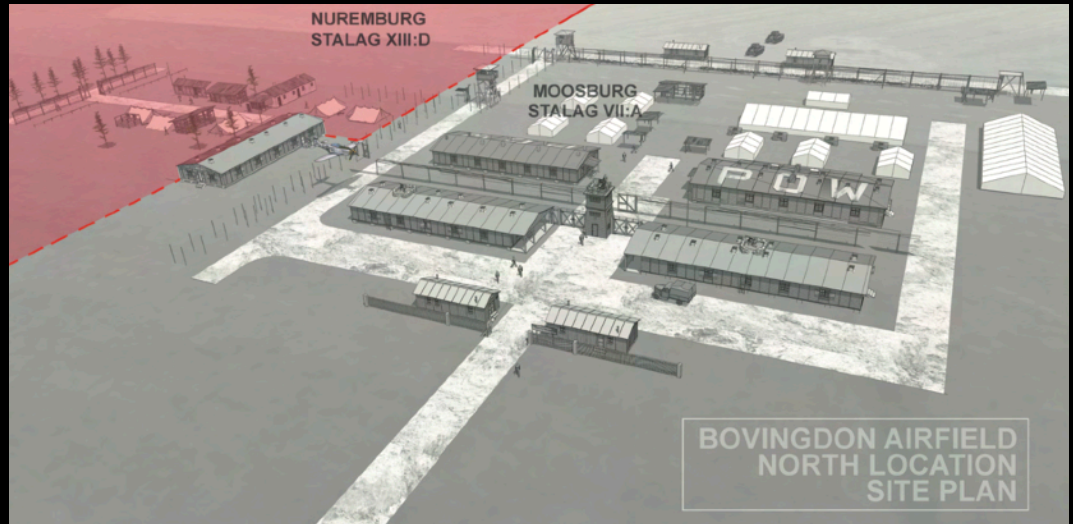

CONCEPT
THORPE ABBOTTS AIRFIELD

HARDSTAND CONCEPT

AIRBASE CONCEPT

AIRBASE SITE PLAN

CONCEPTS & SITE PLANS THORPE ABBOTS AIRFIELD

EXTERIORS - ON LOCATION
B-17 'FLYING FORTRESS'

SHEET 20

BASED ON "PINK" SCRIPT DATED 28.5.21

VOLUME STAGE

FINAL FRAME

FINAL FRAME

INTERIORS - VOLUME STAGE
B-17 'FLYING FORTRESS'

FINAL FRAMES
THORPE ABBOTTS ♦ NISSEN HUTS

BACKLOT SET BUILT ON LOCATION
GERMAN STREET ♦ **RUSSELSHEIM**

FINAL FRAME

LEAVING FOR THE LONG MARCH
STALAG LUFT III ♦ PRISONER-OF-WAR CAMP