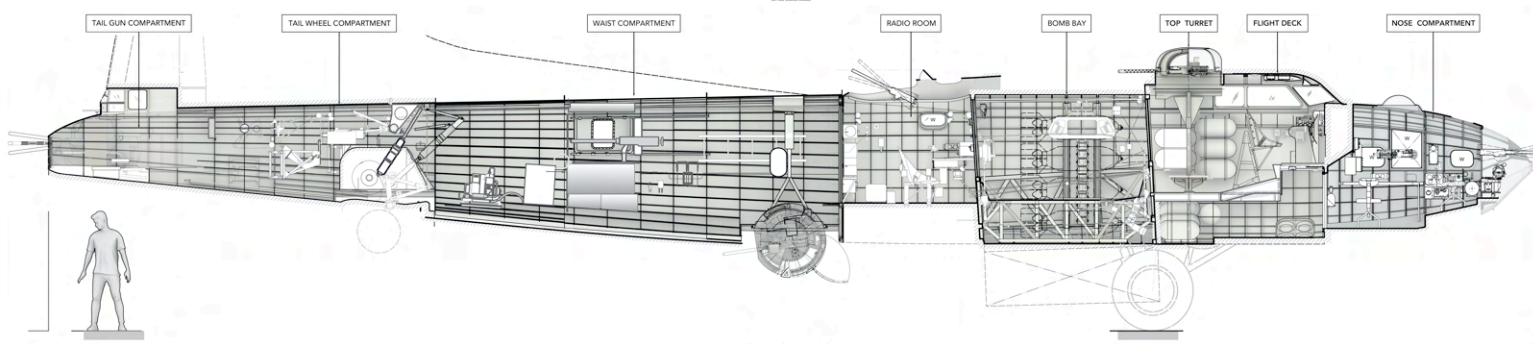

SECTION_THRU (STARBOARD SIDE)

DAMAGE BREAKDOWN B-17 'FLYING FORTRESS'