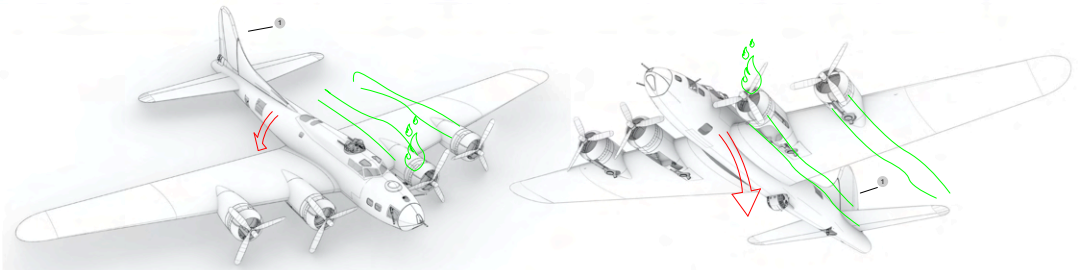

SHEET 20

BASED ON "PINK" SCRIPT DATED 28.5.21

EXTERIOR B17 - STARBOARD SIDE

EXTERIOR B17 - PORT SIDE BELOW

NOTES
SC: 5c.341
DATE OF SHOOT : TBD
SECTIONS EFFECTED: EXT ONLY :
DAMAGE NOT SPECIFIED
CREW BAIL OUT

EPISODE 3

EXT 5 SC 3.61 ARCS OUT OF FORMATION AND MEN BAIL OUT. DAMAGE NOT SPECIFIED