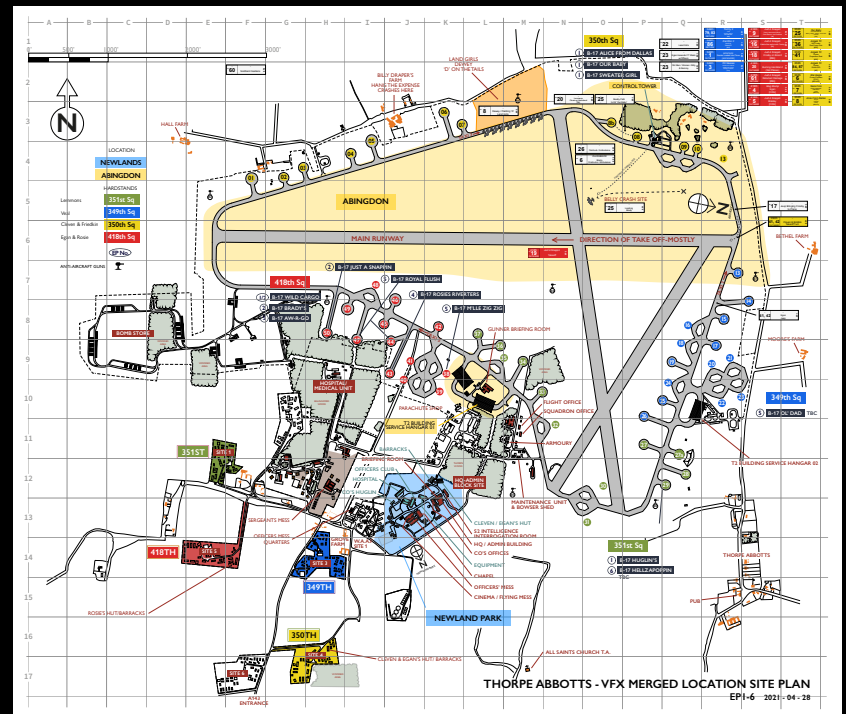

Barracks Int/Ext

Interrogation Int/Ext

Huglin's (CO's) Office

Briefing Rm

Operations (War) Rm Int/Ext

Hospital Int/Ext

Equip Hut Int/Ext

HQ

CO's Cottage

OfficersClub Int/Ext

Flag pole

Chapel Int/Ext

Sports Field

Flying Mess / Cinema Int/Ext

OfficersMess Int/Ext

THORPE ABBOTTS AIRFIELD

CONCEPT
THORPE ABBOTTS AIRFIELD

HARDSTAND CONCEPT

AIRBASE CONCEPT

AIRBASE SITE PLAN

CONCEPTS & SITE PLANS THORPE ABBOTS AIRFIELD

EXTERIORS - ON LOCATION
B-17 'FLYING FORTRESS'

SHEET 20

BASED ON "PINK" SCRIPT DATED 28.5.21

EXTERIOR B17 - STARBOARD SIDE

EXTERIOR B17 - PORT SIDE BELOW

PHOTO REFERENCE

PHOTO REFERENCE

NOTES
SC: 5c.341
DATE OF SHOOT : TBD
SECTIONS EFFECTED: EXT ONLY :
DAMAGE NOT SPECIFIED
CREW BAIL OUT

EPISODE 3

META	
INT. DAMAGE EP3: "HIGH LIFE" (OAKES)	N/A
SYMMETRICAL: VOL 1 & 2	480
20/06/21	GD
Author: [blank]	Drawn: [blank]
Checked: [blank]	Scale: [blank]
Project: [blank]	Client: [blank]
Date: [blank]	Version: [blank]
By: [blank]	For: [blank]
Project: [blank]	Client: [blank]
Date: [blank]	Version: [blank]
By: [blank]	For: [blank]