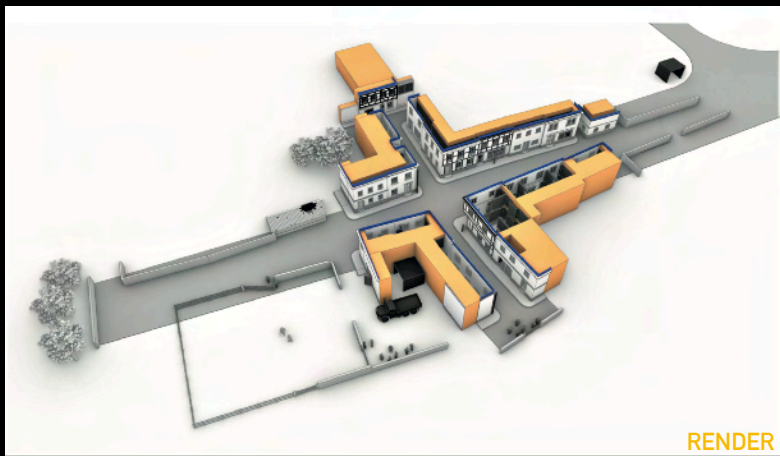

CONCEPT
THORPE ABBOTTS AIRFIELD

HARDSTAND CONCEPT

AIRBASE CONCEPT

AIRBASE SITE PLAN

CONCEPTS & SITE PLANS THORPE ABBOTS AIRFIELD

EXTERIORS - ON LOCATION
B-17 'FLYING FORTRESS'

SHEET 20

BASED ON "PINK" SCRIPT DATED 28.5.21

VOLUME STAGE

FINAL FRAME

FINAL FRAME

INTERIORS - VOLUME STAGE
B-17 'FLYING FORTRESS'

FINAL FRAMES
THORPE ABBOTTS ♦ NISSEN HUTS

BACKLOT SET BUILT ON LOCATION
GERMAN STREET ♦ **RUSSELSHEIM**

FINAL FRAME

LEAVING FOR THE LONG MARCH
STALAG LUFT III ♦ PRISONER-OF-WAR CAMP

LIBERATION OF POWs
STALAG LUFT VII-A • PRISONER-OF-WAR CAMP

SET PHOTOS
STALAG LUFT VII-A ♦ PRISONER-OF-WAR CAMP