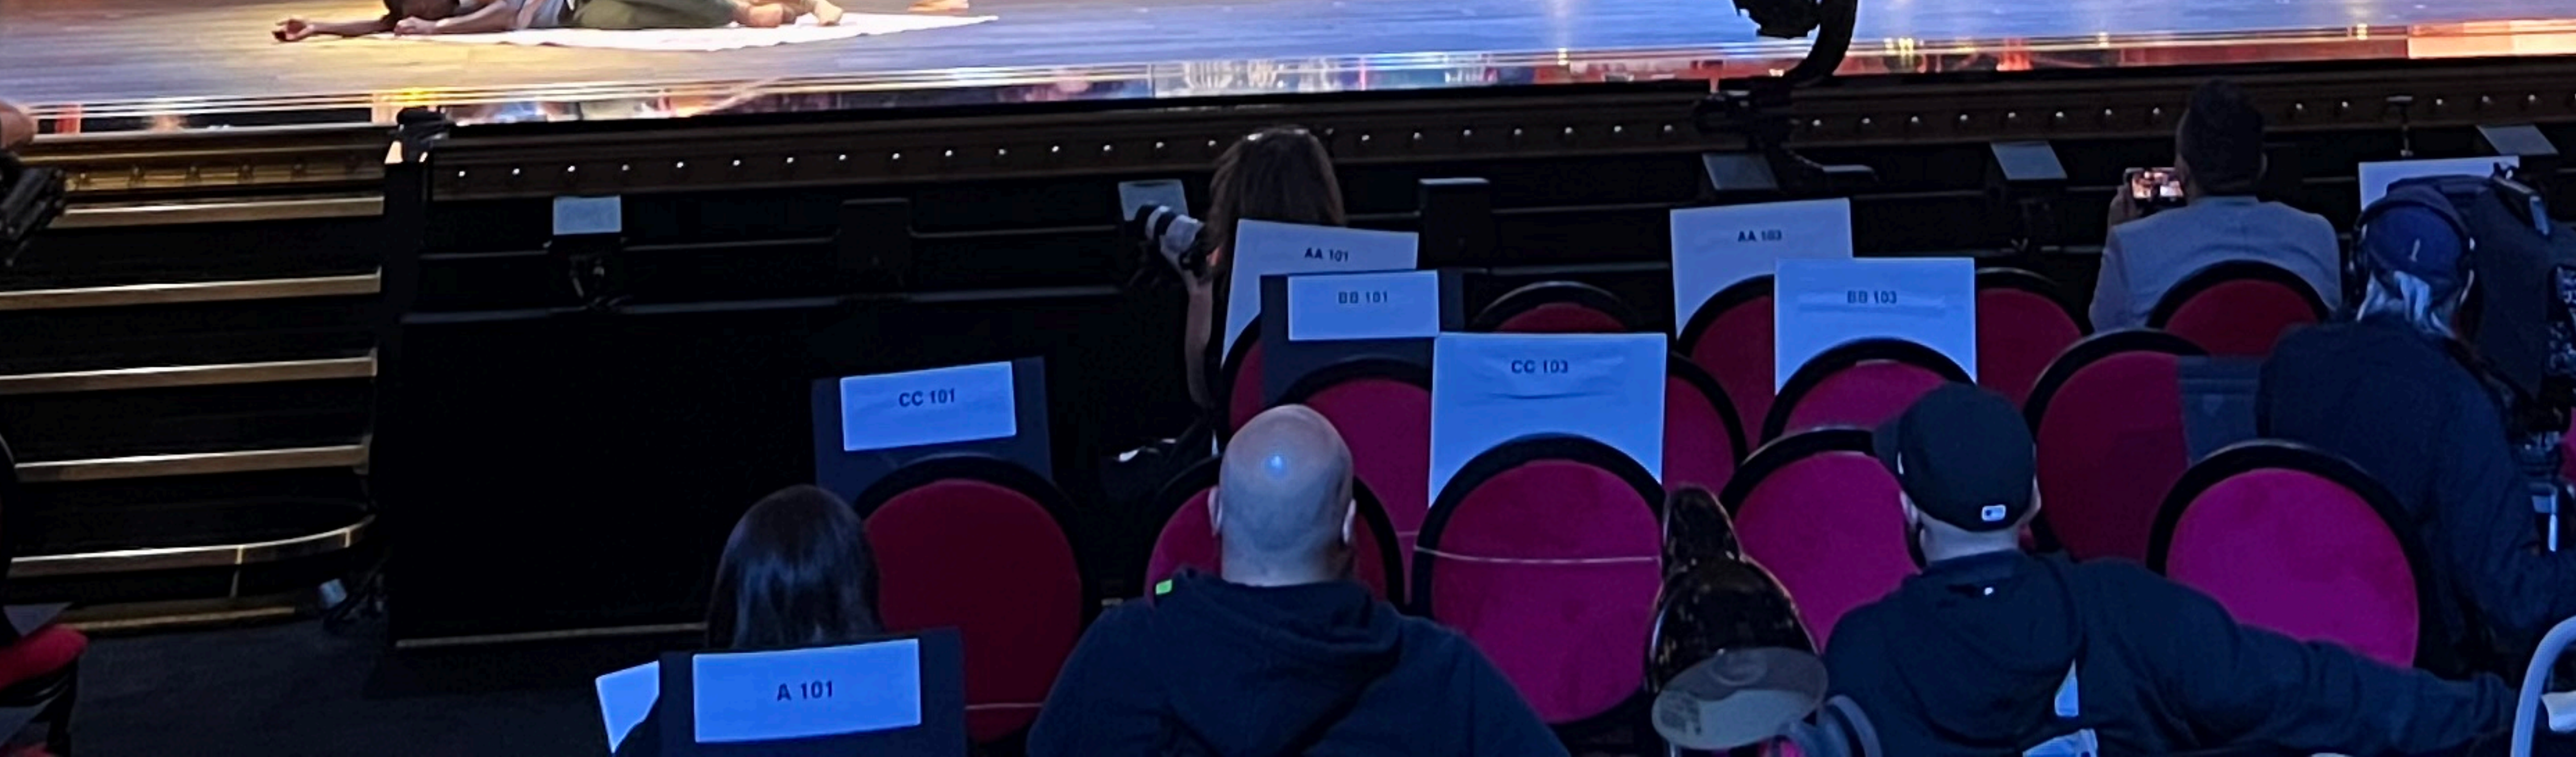

A 101

77th ANNUAL TONY AWARDS

A live performance band on stage. From left to right: a female singer in a light blue jacket performing at a keyboard; a guitarist in a patterned shirt; a drummer behind a drum kit; a female singer in a dark top performing at a microphone; a guitarist in a blue shirt; and a pianist in a dark suit seated at a grand piano. A camera operator is visible behind the piano.