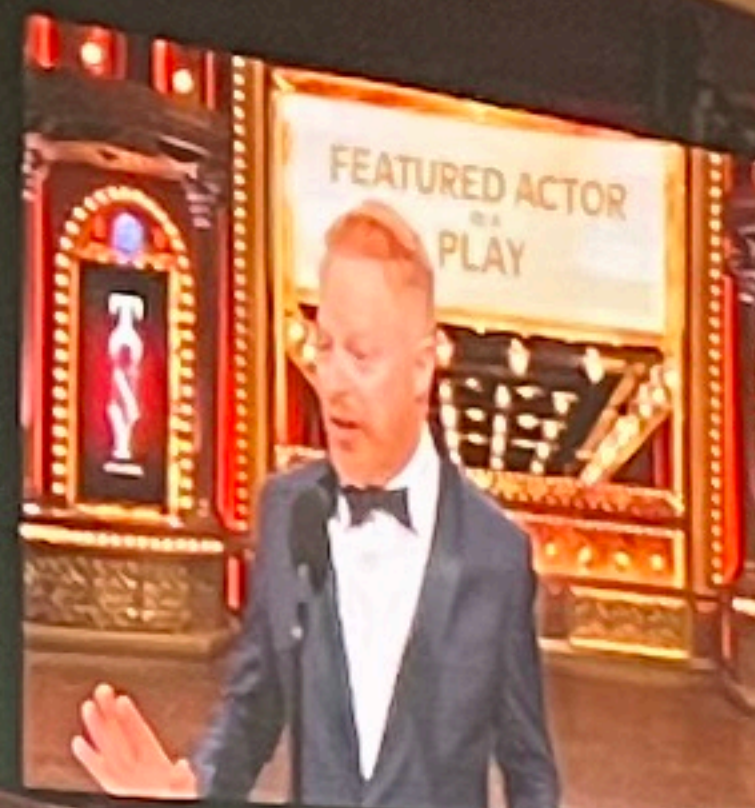

77th ANNUAL TONY AWARDS

FEATURED ACTOR
IN A
PLAY