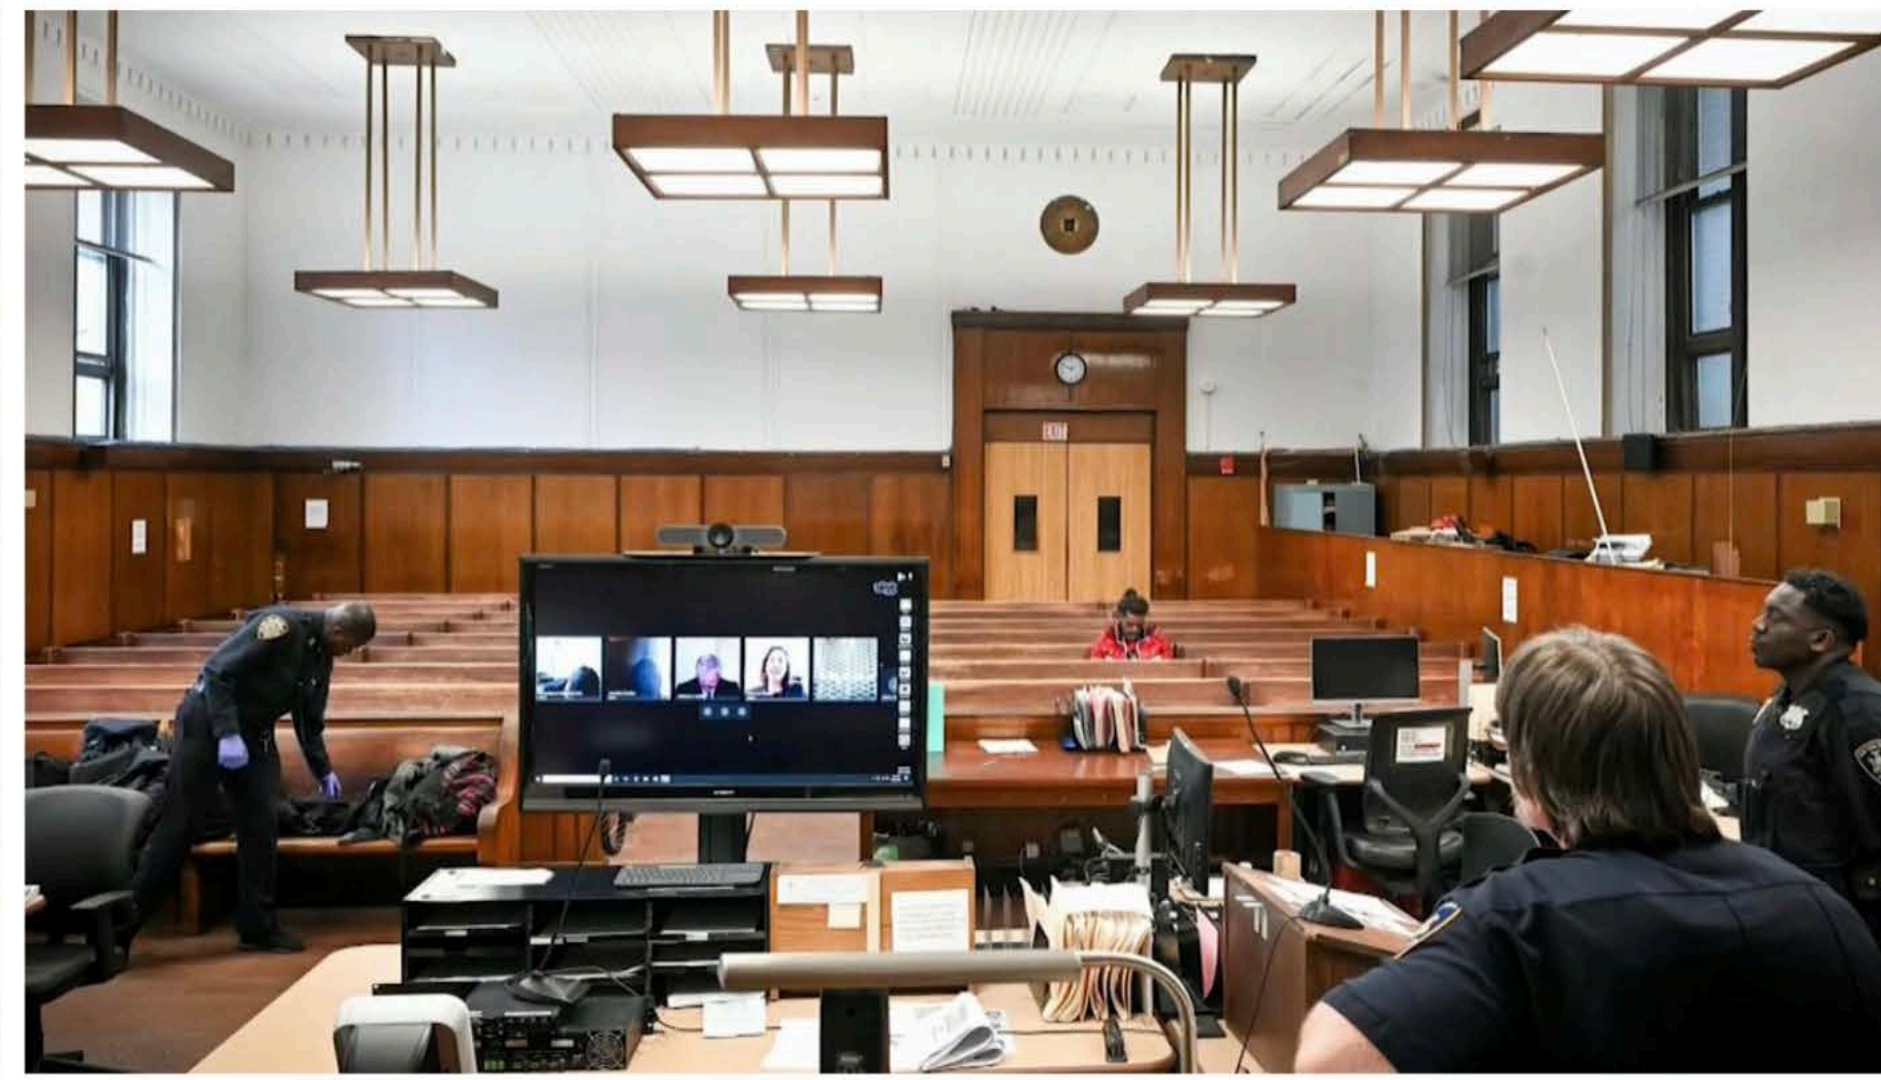

LOCATION PHOTO

CONCEPT RENDERING

PRODUCTION PHOTO

**BOARD ROOM
JACOBSON MOORE LAW FIRM
MODIFIED LOCATION - PRODUCTION PHOTOS**

SHARLEEN APT

APARTMENT
CONCEPT BOARD

NYC COURT ROOM - DRESSING LEVEL

**COURTROOM & APARTMENT
MODIFIED STANDING SETS - PRODUCTION PHOTOS**