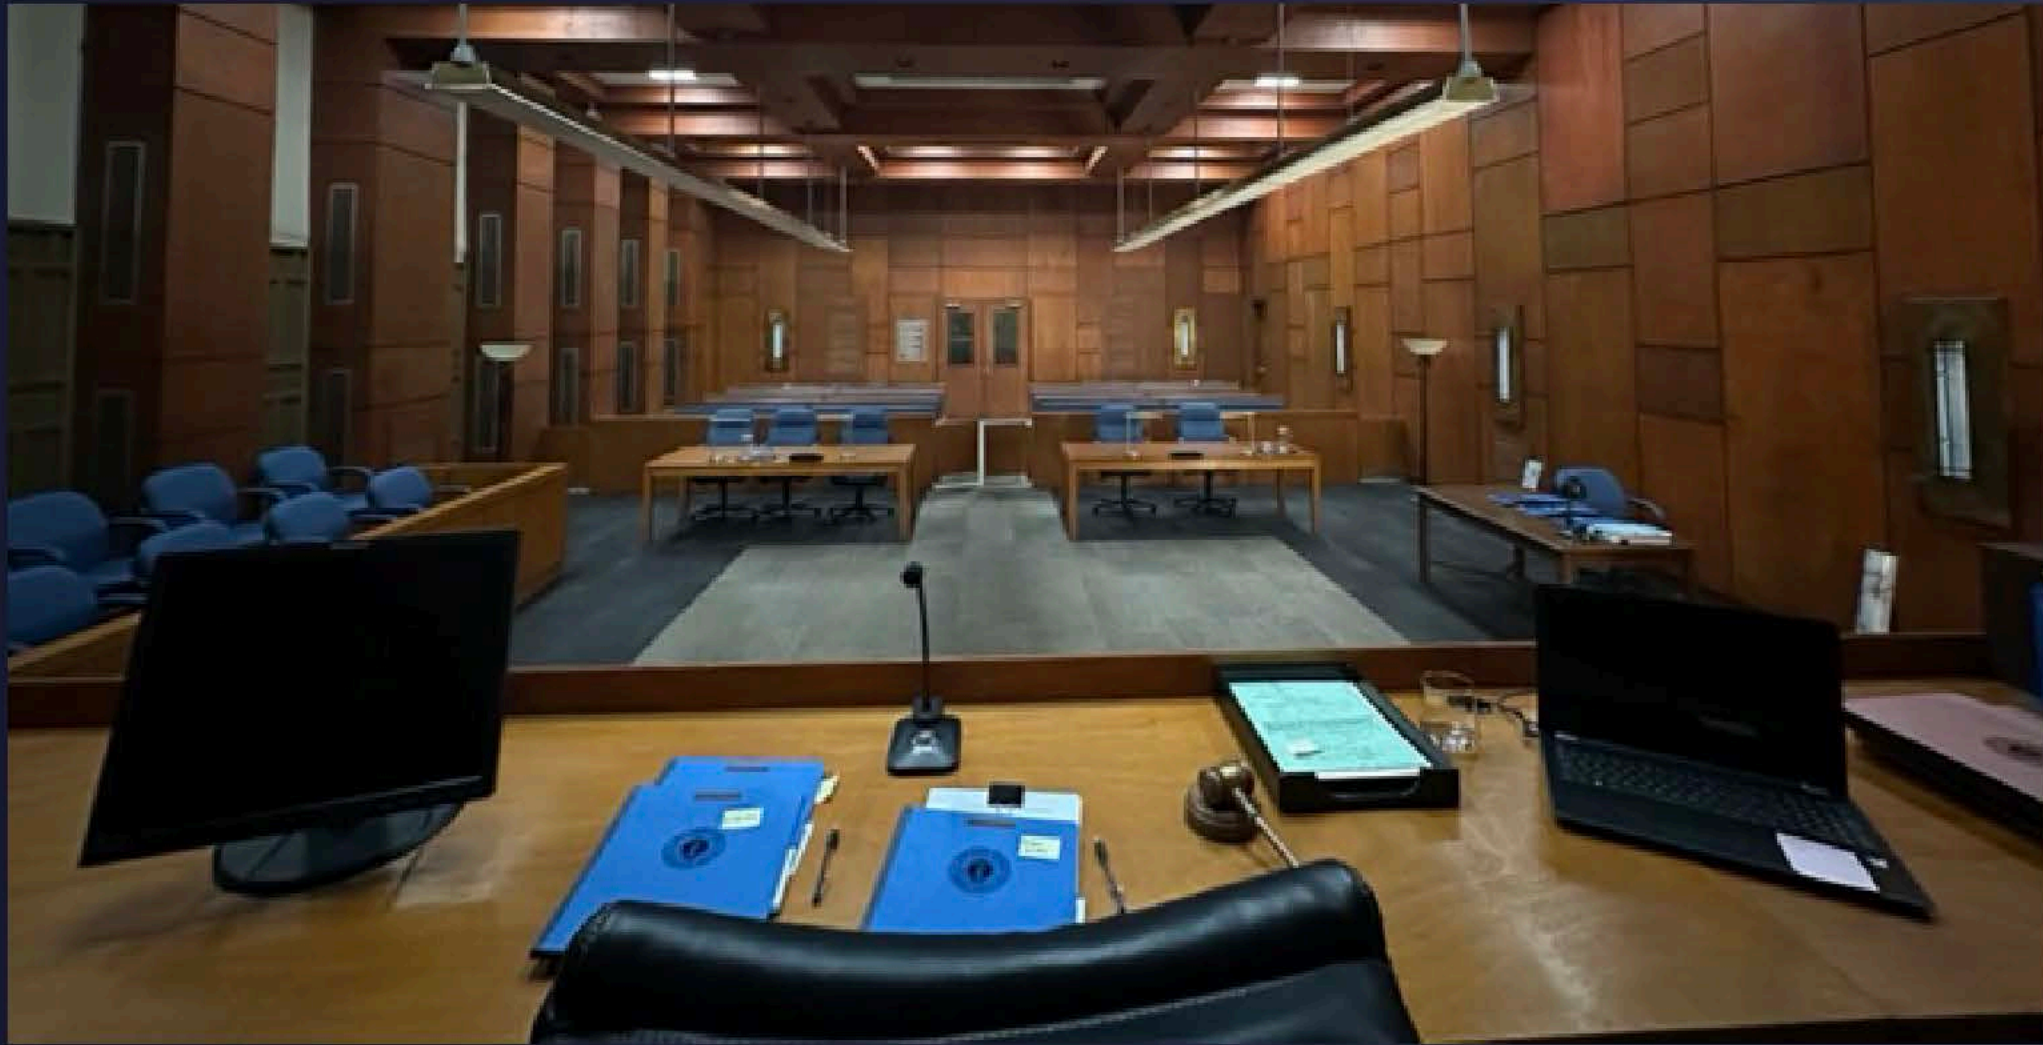

LOCATION PHOTO

CONCEPT RENDERING

PRODUCTION PHOTO

**BOARD ROOM
JACOBSON MOORE LAW FIRM
MODIFIED LOCATION - PRODUCTION PHOTOS**

SHARLEEN APT

APARTMENT
CONCEPT BOARD

NYC COURT ROOM - DRESSING LEVEL

**COURTROOM & APARTMENT
MODIFIED STANDING SETS - PRODUCTION PHOTOS**

CONCEPT RENDERINGS

KINGSTON HOUSE - BOARD

PRODUCTION PHOTOS

**MATTY'S OFFICE
MODIFIED LOCATION**