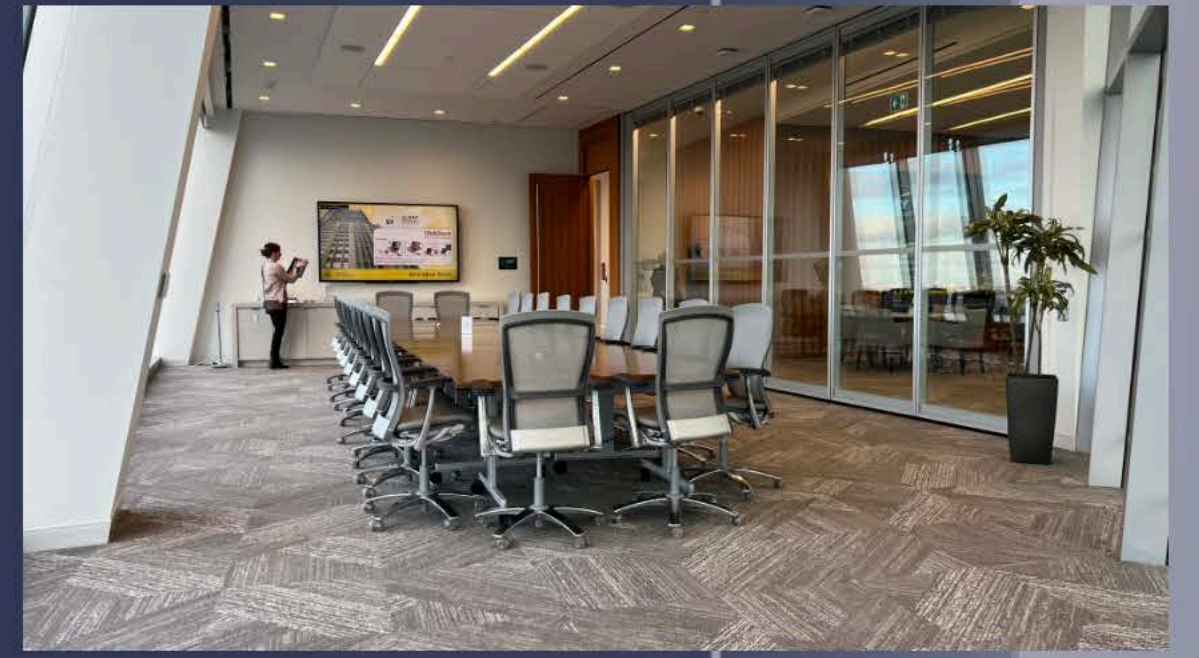

LOCATION PHOTO

CONCEPT RENDERING

PRODUCTION PHOTO

**BOARD ROOM
JACOBSON MOORE LAW FIRM
MODIFIED LOCATION - PRODUCTION PHOTOS**

SHARLEEN APT

APARTMENT
CONCEPT BOARD

NYC COURT ROOM - DRESSING LEVEL

**COURTROOM & APARTMENT
MODIFIED STANDING SETS - PRODUCTION PHOTOS**