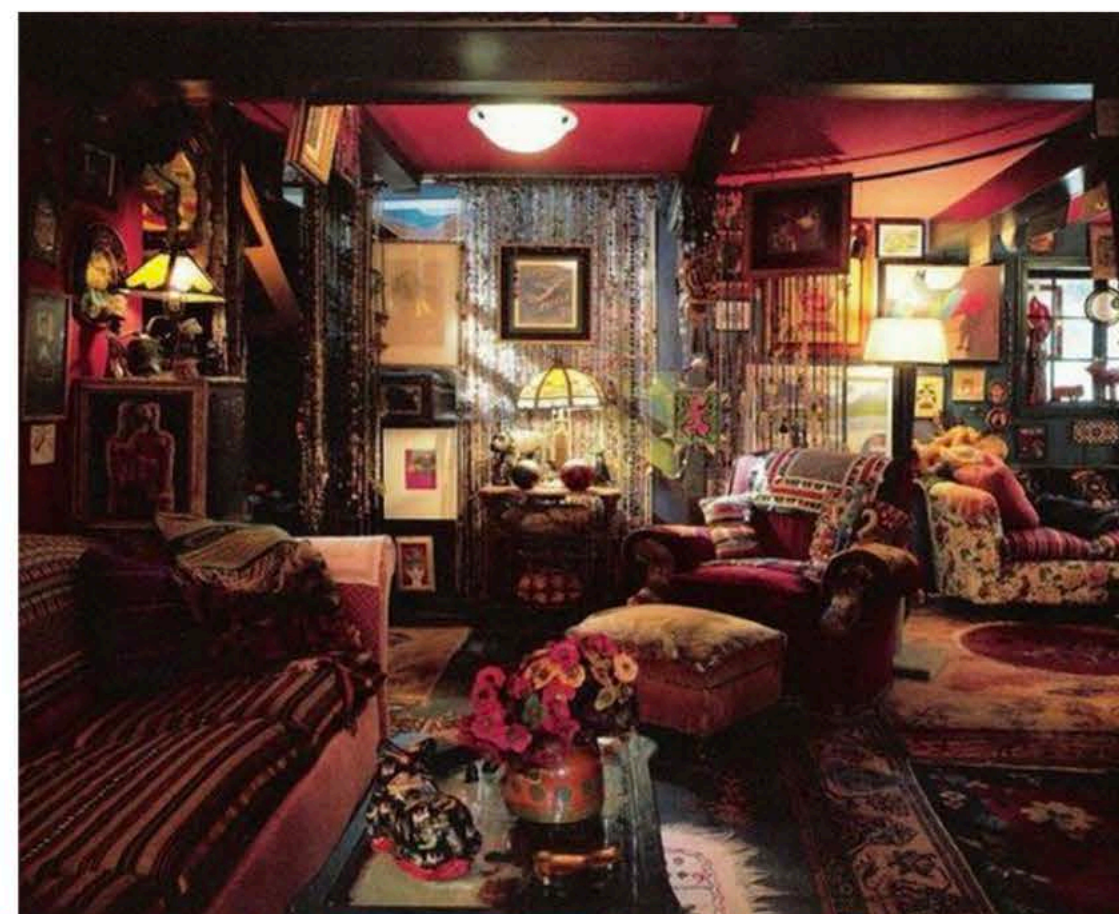

LOCATION PHOTO

CONCEPT RENDERING

PRODUCTION PHOTO

**BOARD ROOM
JACOBSON MOORE LAW FIRM
MODIFIED LOCATION - PRODUCTION PHOTOS**

SHARLEEN APT

APARTMENT
CONCEPT BOARD

NYC COURT ROOM - DRESSING LEVEL

**COURTROOM & APARTMENT
MODIFIED STANDING SETS - PRODUCTION PHOTOS**