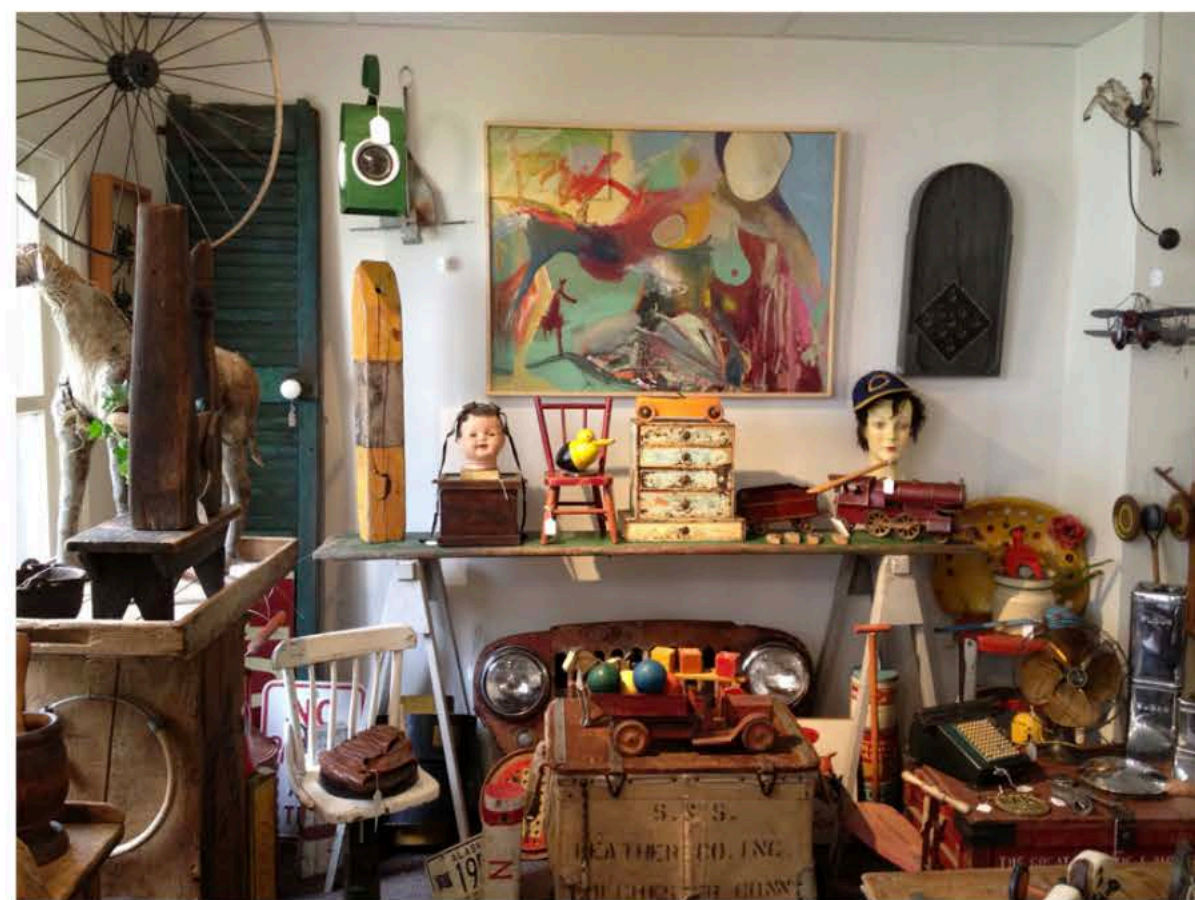

LOCATION PHOTO

CONCEPT RENDERING

PRODUCTION PHOTO

**BOARD ROOM
JACOBSON MOORE LAW FIRM
MODIFIED LOCATION - PRODUCTION PHOTOS**

SHARLEEN APT

APARTMENT
CONCEPT BOARD

NYC COURT ROOM - DRESSING LEVEL

**COURTROOM & APARTMENT
MODIFIED STANDING SETS - PRODUCTION PHOTOS**