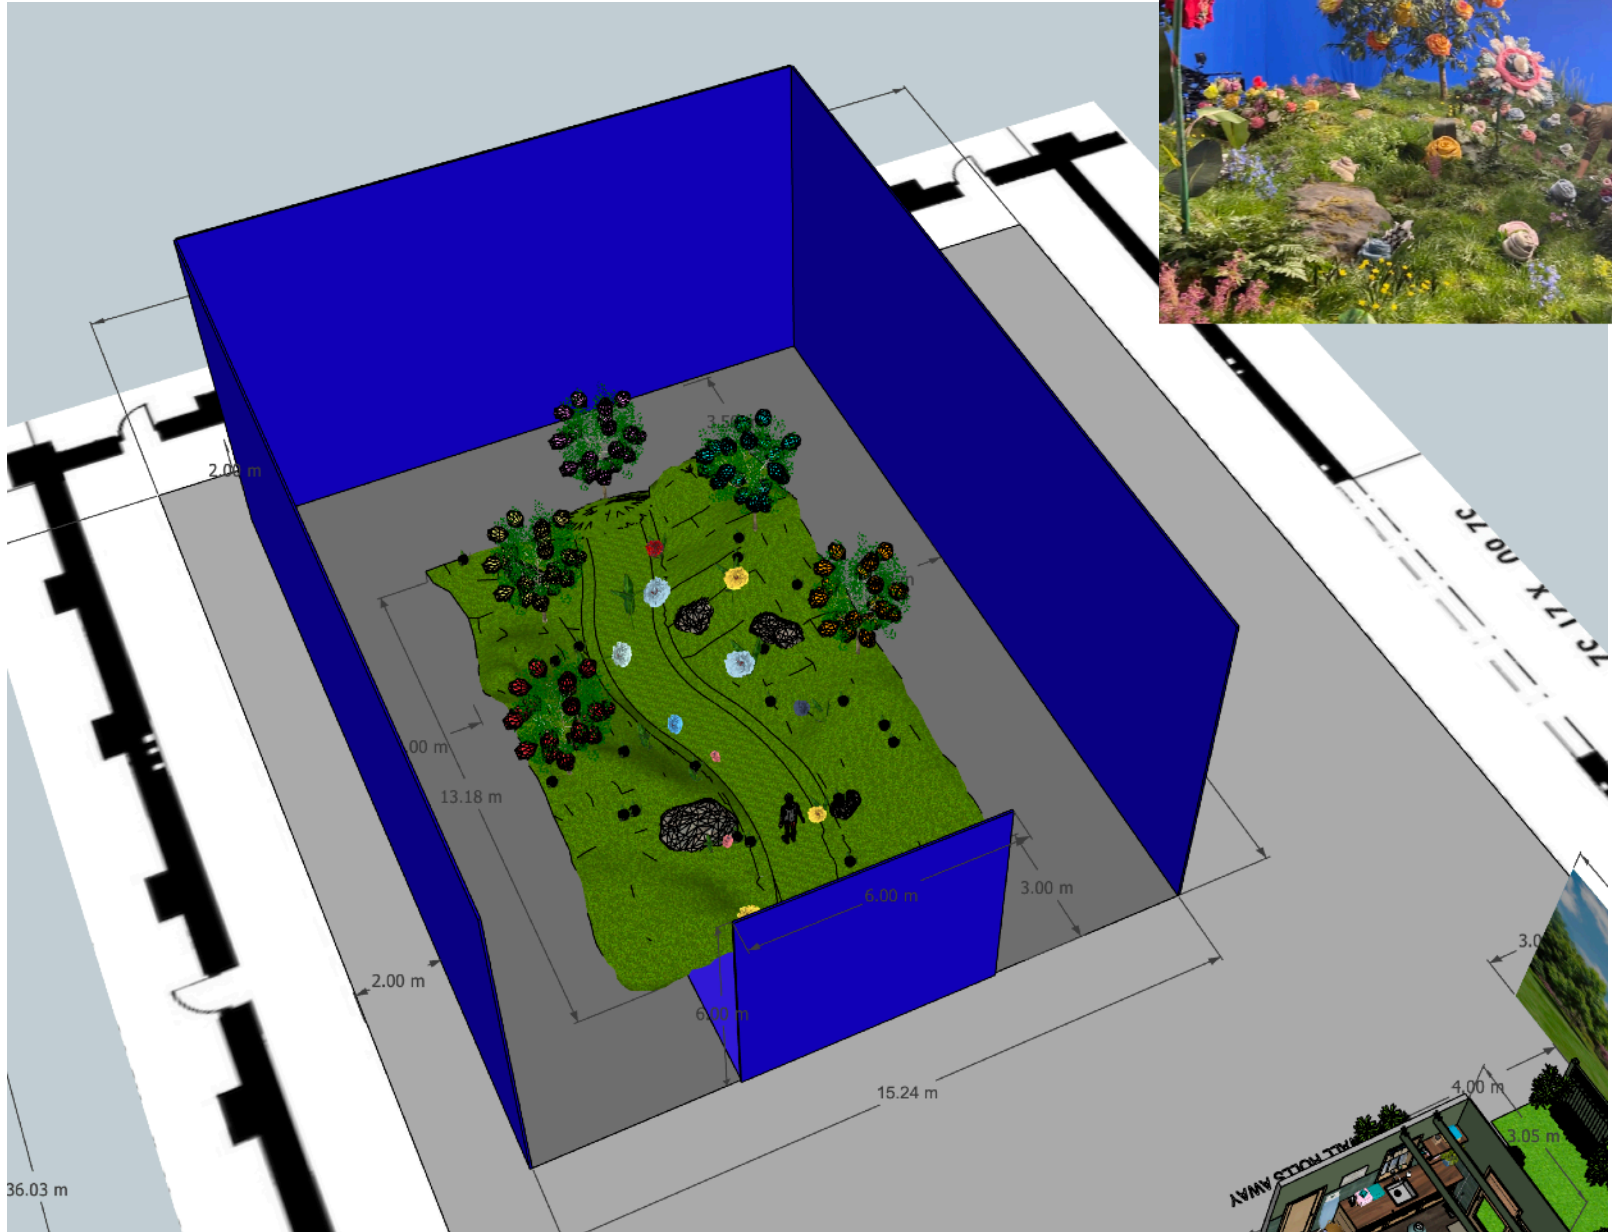

THE SETS

LAUNDRY ROOM SET

Cabinets Trim/Doors Countertop Walls Backsplash Flooring

MEADOW SET

THE PROCESS

Tree with blue/purple blooms

Trees with red/pink blooms

Trees with yellow & orange blooms

Jeans

Scarf

Hoodie

Gloves & hat

120cm/
4' tall

150cm/
5' tall

200cm/
6'8" tall

260cm/
8'8" tall

300cm/
10' tall