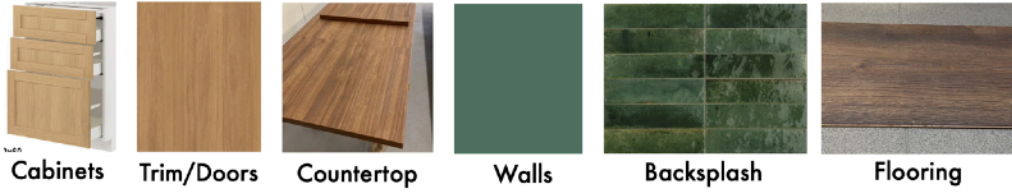

THE SETS

LAUNDRY ROOM SET

Cabinets Trim/Doors Countertop Walls Backsplash Flooring

MEADOW SET

THE PROCESS

Tree with blue/purple blooms

Trees with red/pink blooms

Trees with yellow & orange blooms

Bloom color range

MEADOW SET - BLOOMS
HERO Large Flowers

Black t-shirt

Pajamas

Mens shirts

Napkins

Party Dress Sunflower

Purple