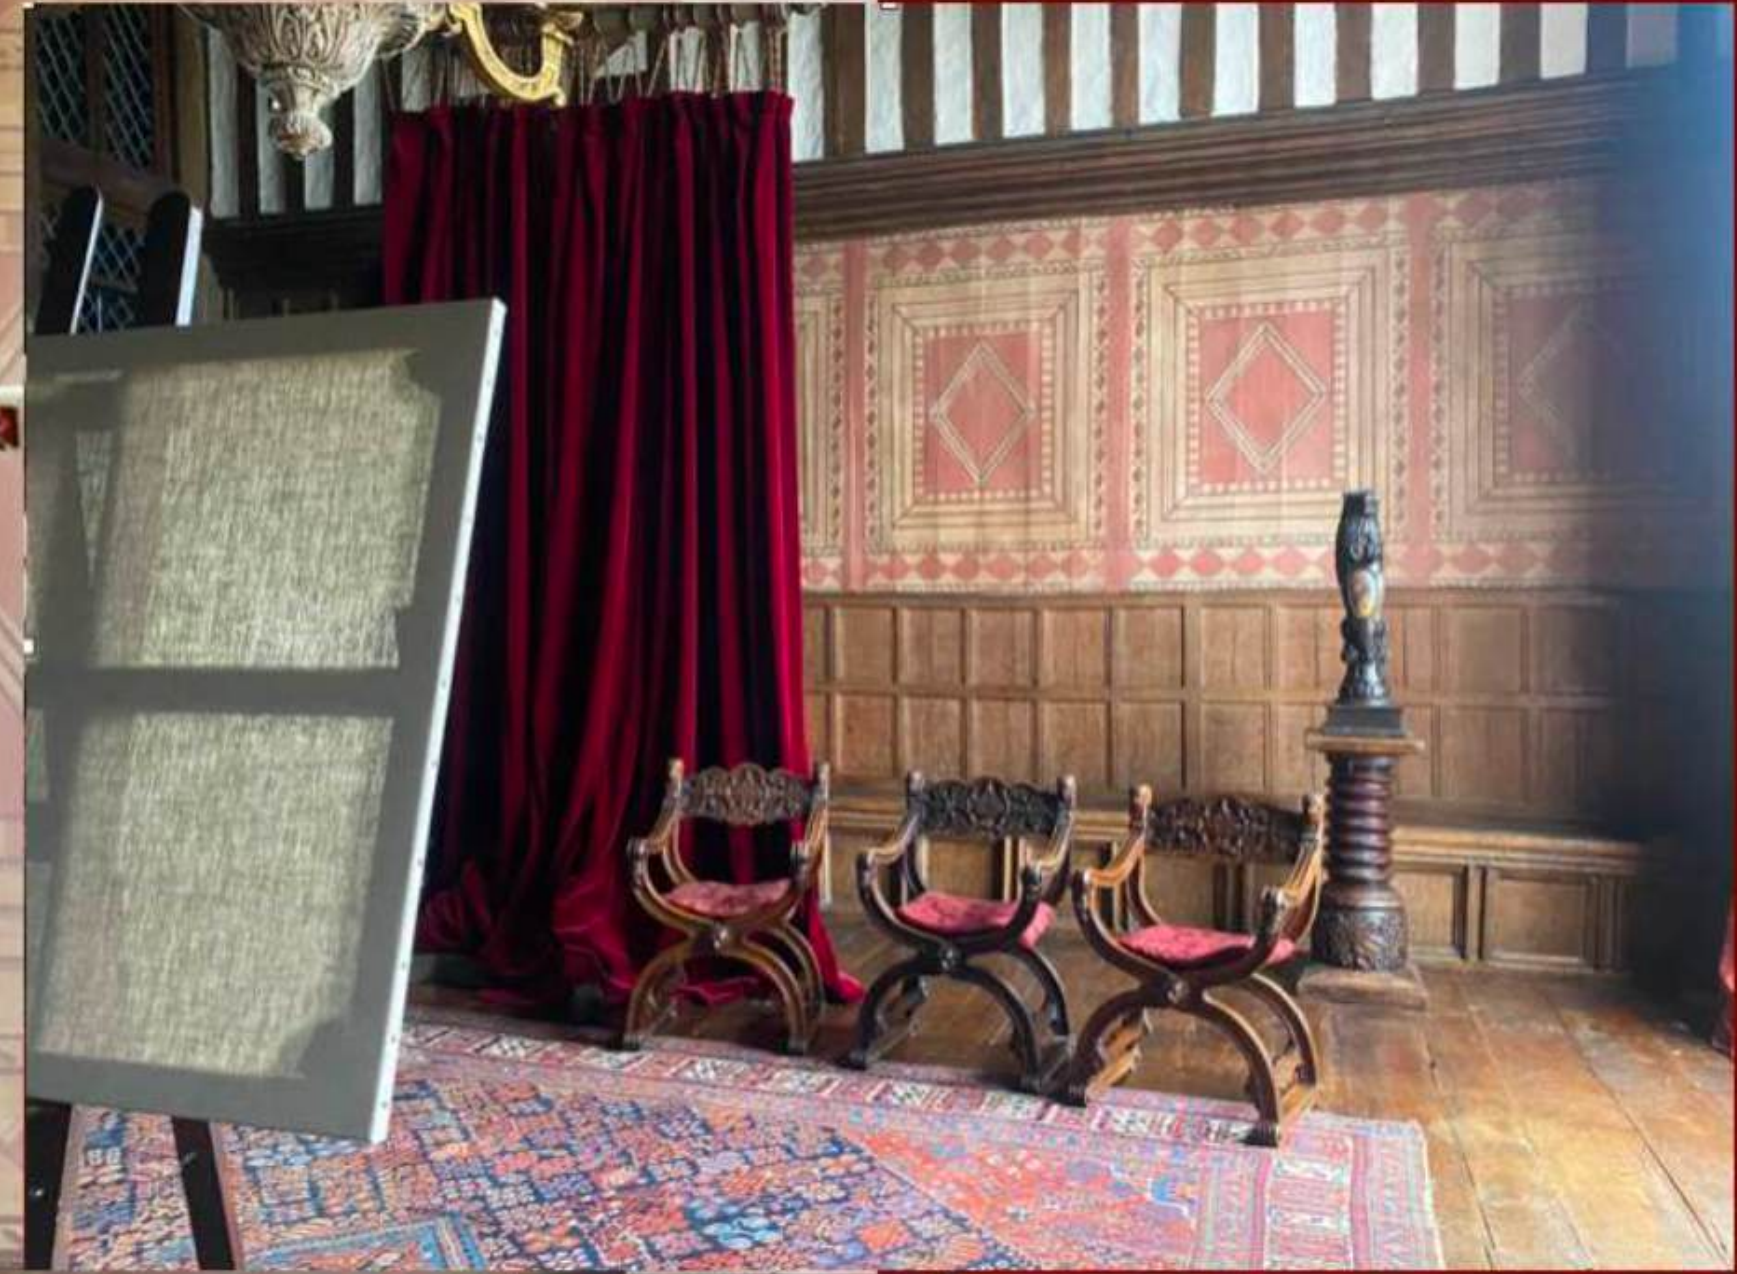

Mary's Residence location