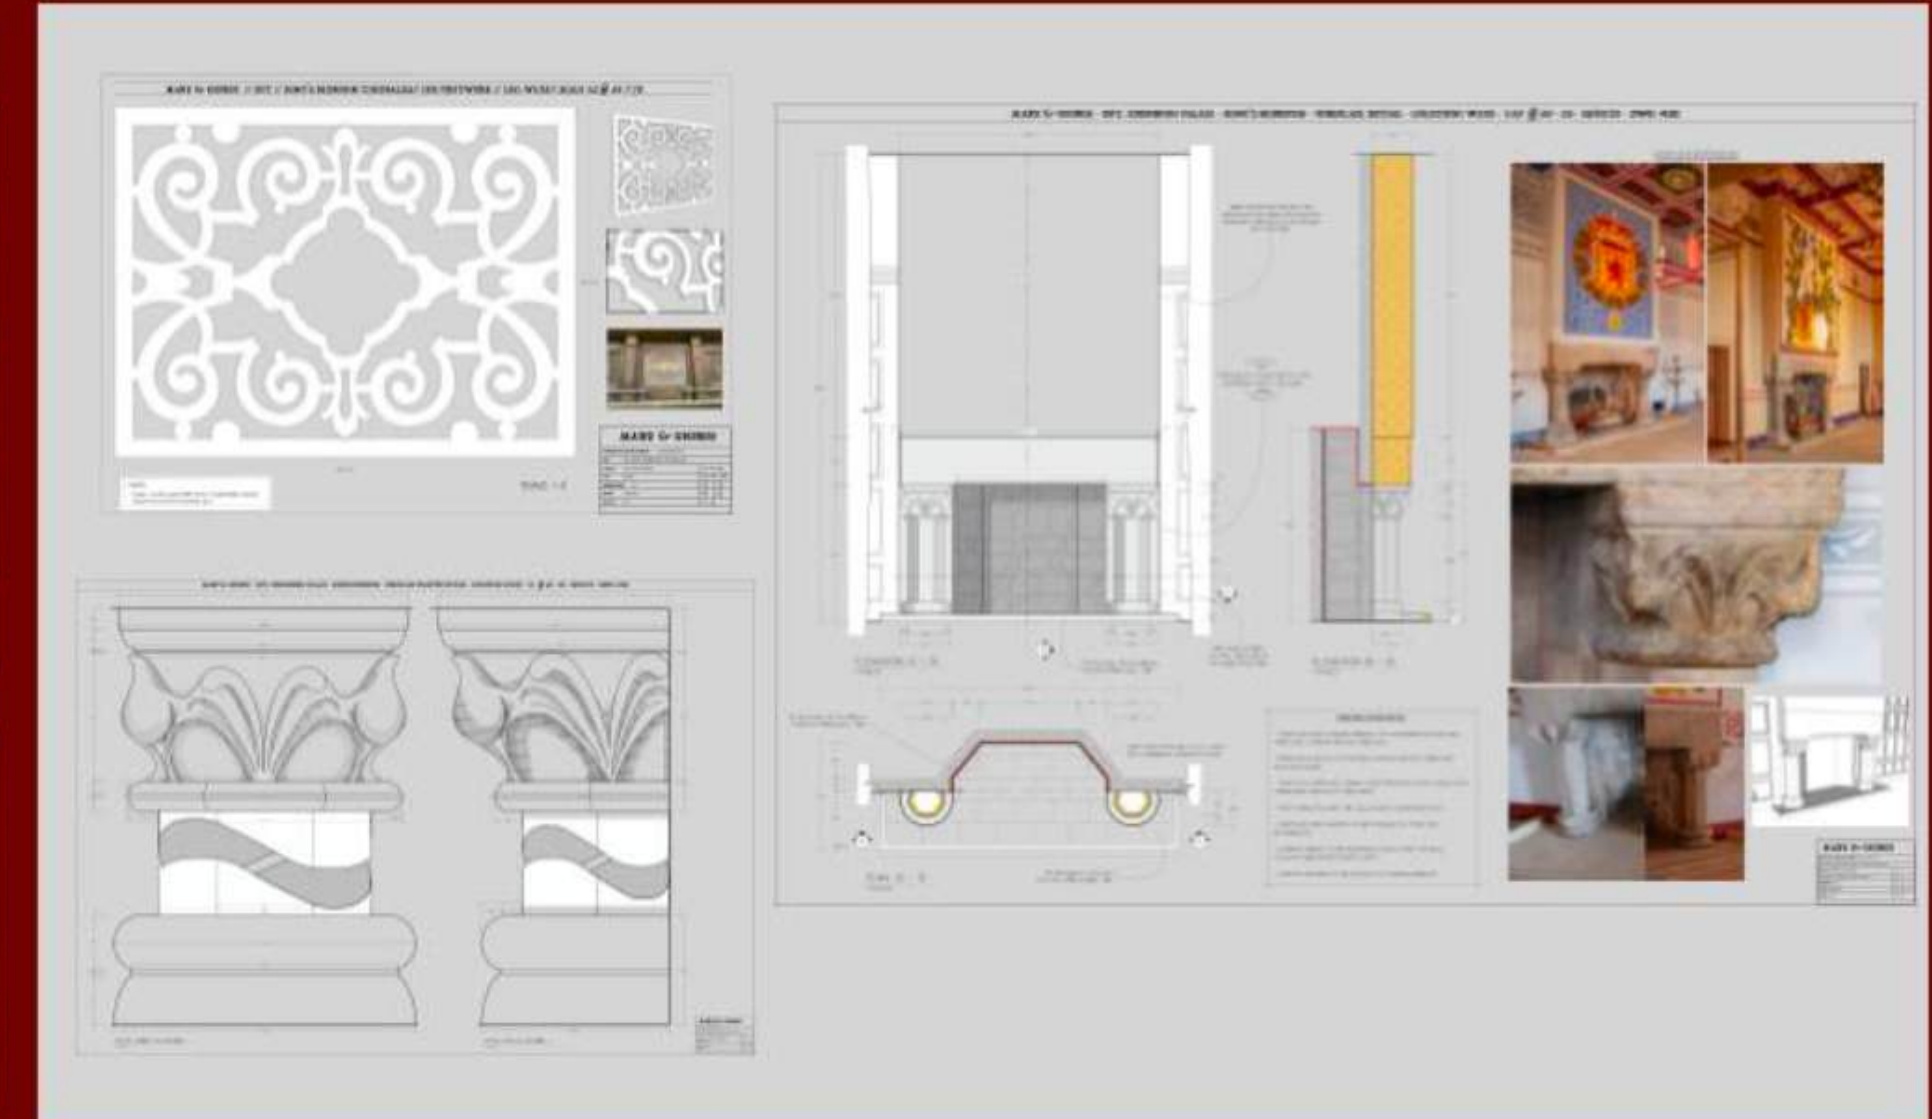

Sandie's set build

Docks Location/ VFX

Compton Hall Location

King's Whitehall bedchamber Set build

Masque Set build on location

King's Edinburgh Palace Set build/ location

Exterior location

King's Edinburgh Palace Location

Mary's Residence location

Property of Hera Pictures

Parliament Location

Property of Hera Pictures

Property of Hera Pictures

MARY & GEORGE // INT. PARLIAMENT // TIERED ROSTRA // LOCATION: ST BART'S CHURCH // 1:100 AT A3 297 x 420mm

PROPOSAL

1 3D VIEW
Scale: 1:100

2 3D VIEW
Scale: 1:100

3 FRONT ELEVATION
Scale: 1:50

4 3D VIEW
Scale: 1:50

PROPOSAL

MARY & GEORGE	
PRODUCTION DESIGNER: HELEN SCOTT	
SET: INT. PARLIAMENT	
DETAIL: TIERED ROSTRA	DWG No. 104
LOC: ST BART'S CHURCH	DWG No.
Drawn by: JAMES TURNER	DATE
Date: 05.04.2023	DATE
Scale: 1:100 @ 1:200MM AT A3	DATE