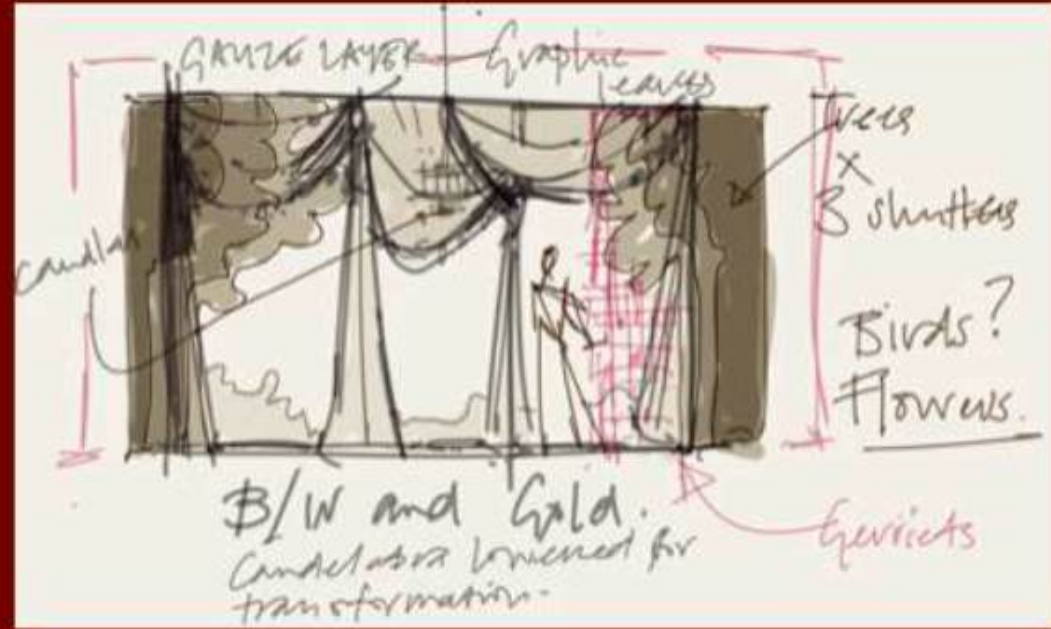

Sandie's set build

Docks Location/ VFX

Compton Hall Location

King's Whitehall bedchamber Set build

Masque Set build on location

King's Edinburgh Palace Set build/ location

Exterior location

King's Edinburgh Palace Location

PROPOSAL

1 3D VIEW
Scale: 1:100

2 3D VIEW
Scale: 1:100

3 FRONT ELEVATION
Scale: 1:50

4 3D VIEW
Scale: 1:50

PROPOSAL

MARY & GEORGE	
PRODUCTION DESIGNER: HELEN SCOTT	
SET: INT. PARLIAMENT	
DETAIL: TIERED ROSTRA	DWG No. 104
LOC: ST BART'S CHURCH	DWG No.
Drawn by: JAMES TURNER	DATE
Date: 05.04.2023	DATE
Scale: 1:100 @ 1:200MM AT A3	DATE